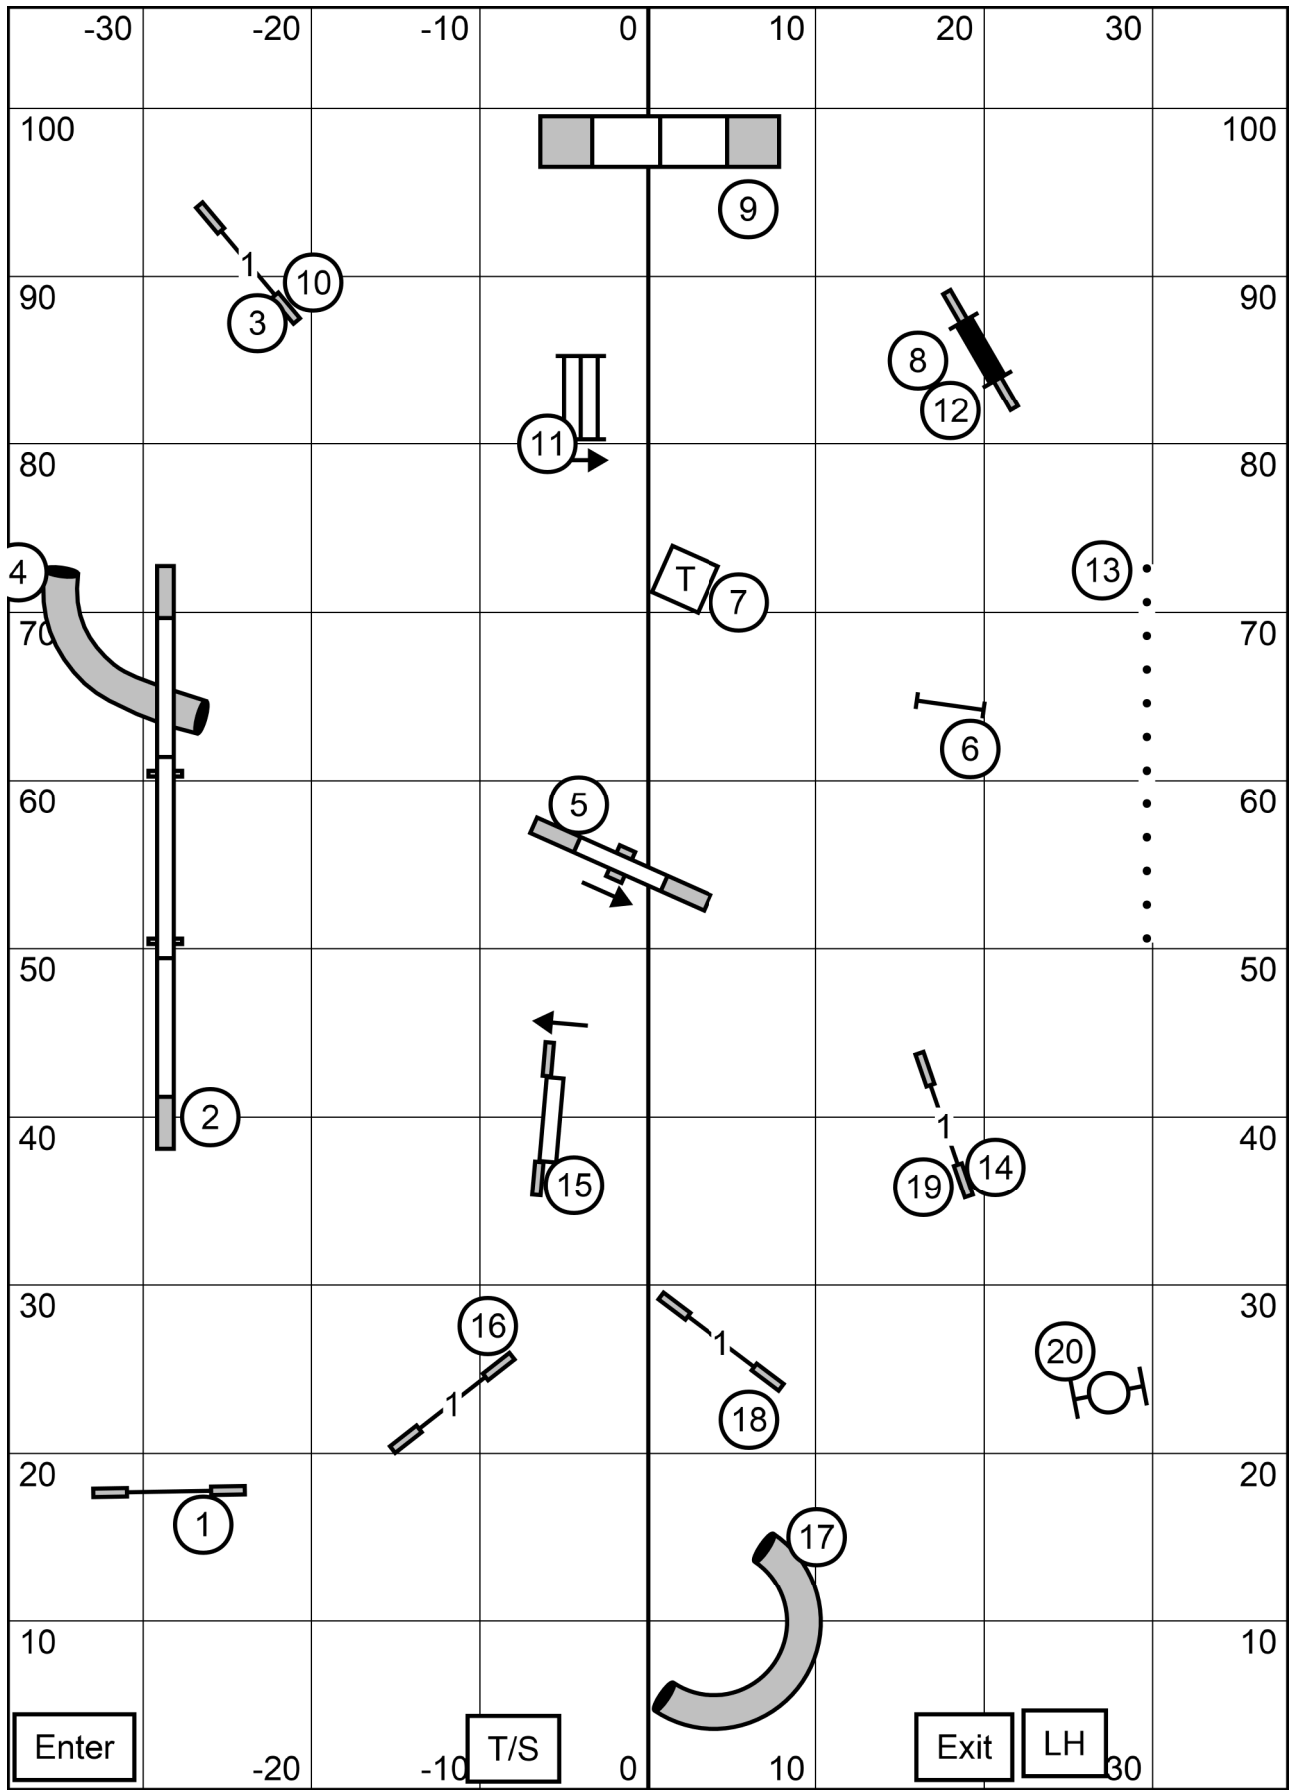

Enter

T/S

Exit

LH

EXC

Agility Club of New Hampshire Amherst, New Hampshire
Inside on Turf EXC STD 01/06/2024 C-Josling E-Timing

STD