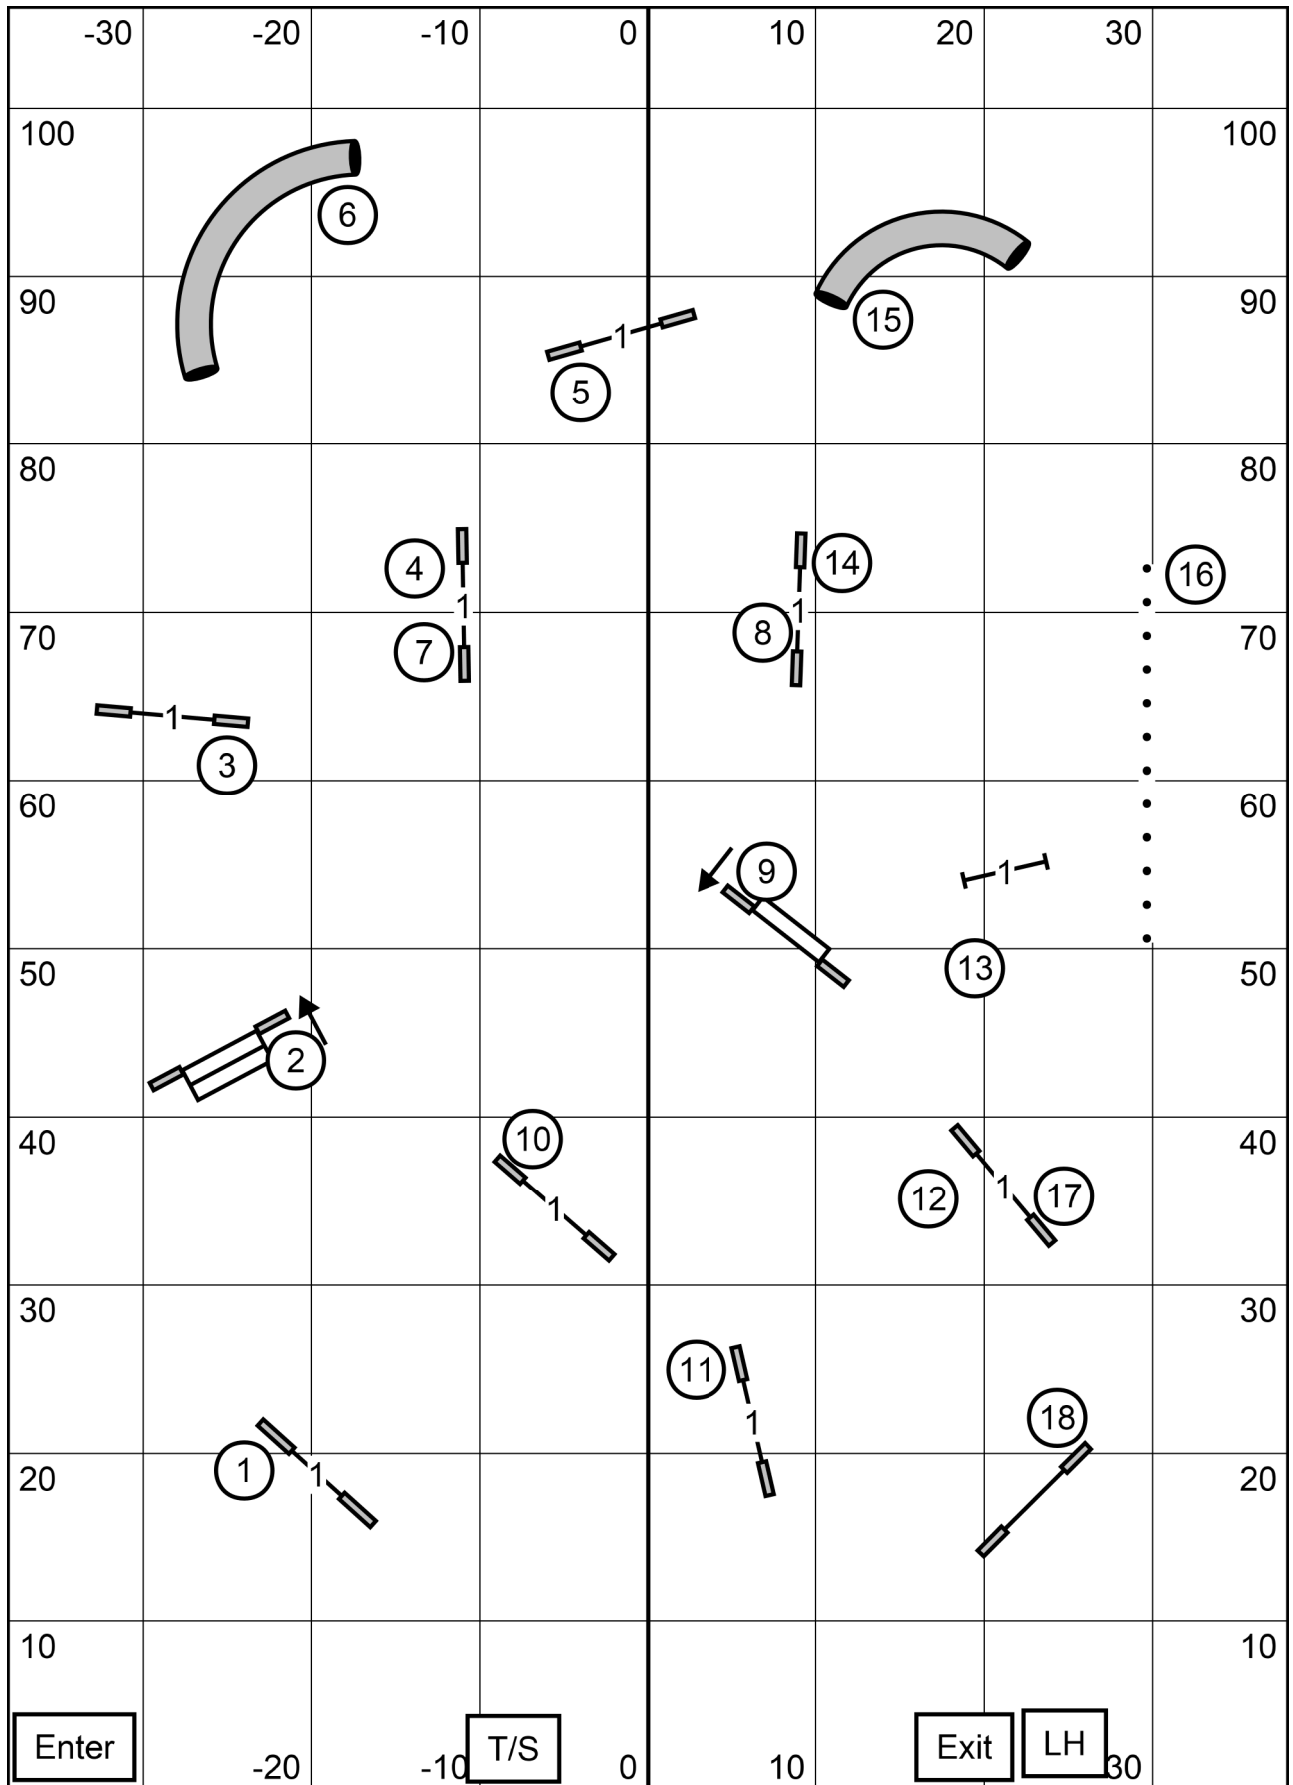

EXC

Agility Club of New Hampshire Amherst, New Hampshire
Inside on Turf EXC JWW 01/06/2024 C-Josling E-Timing

JWW