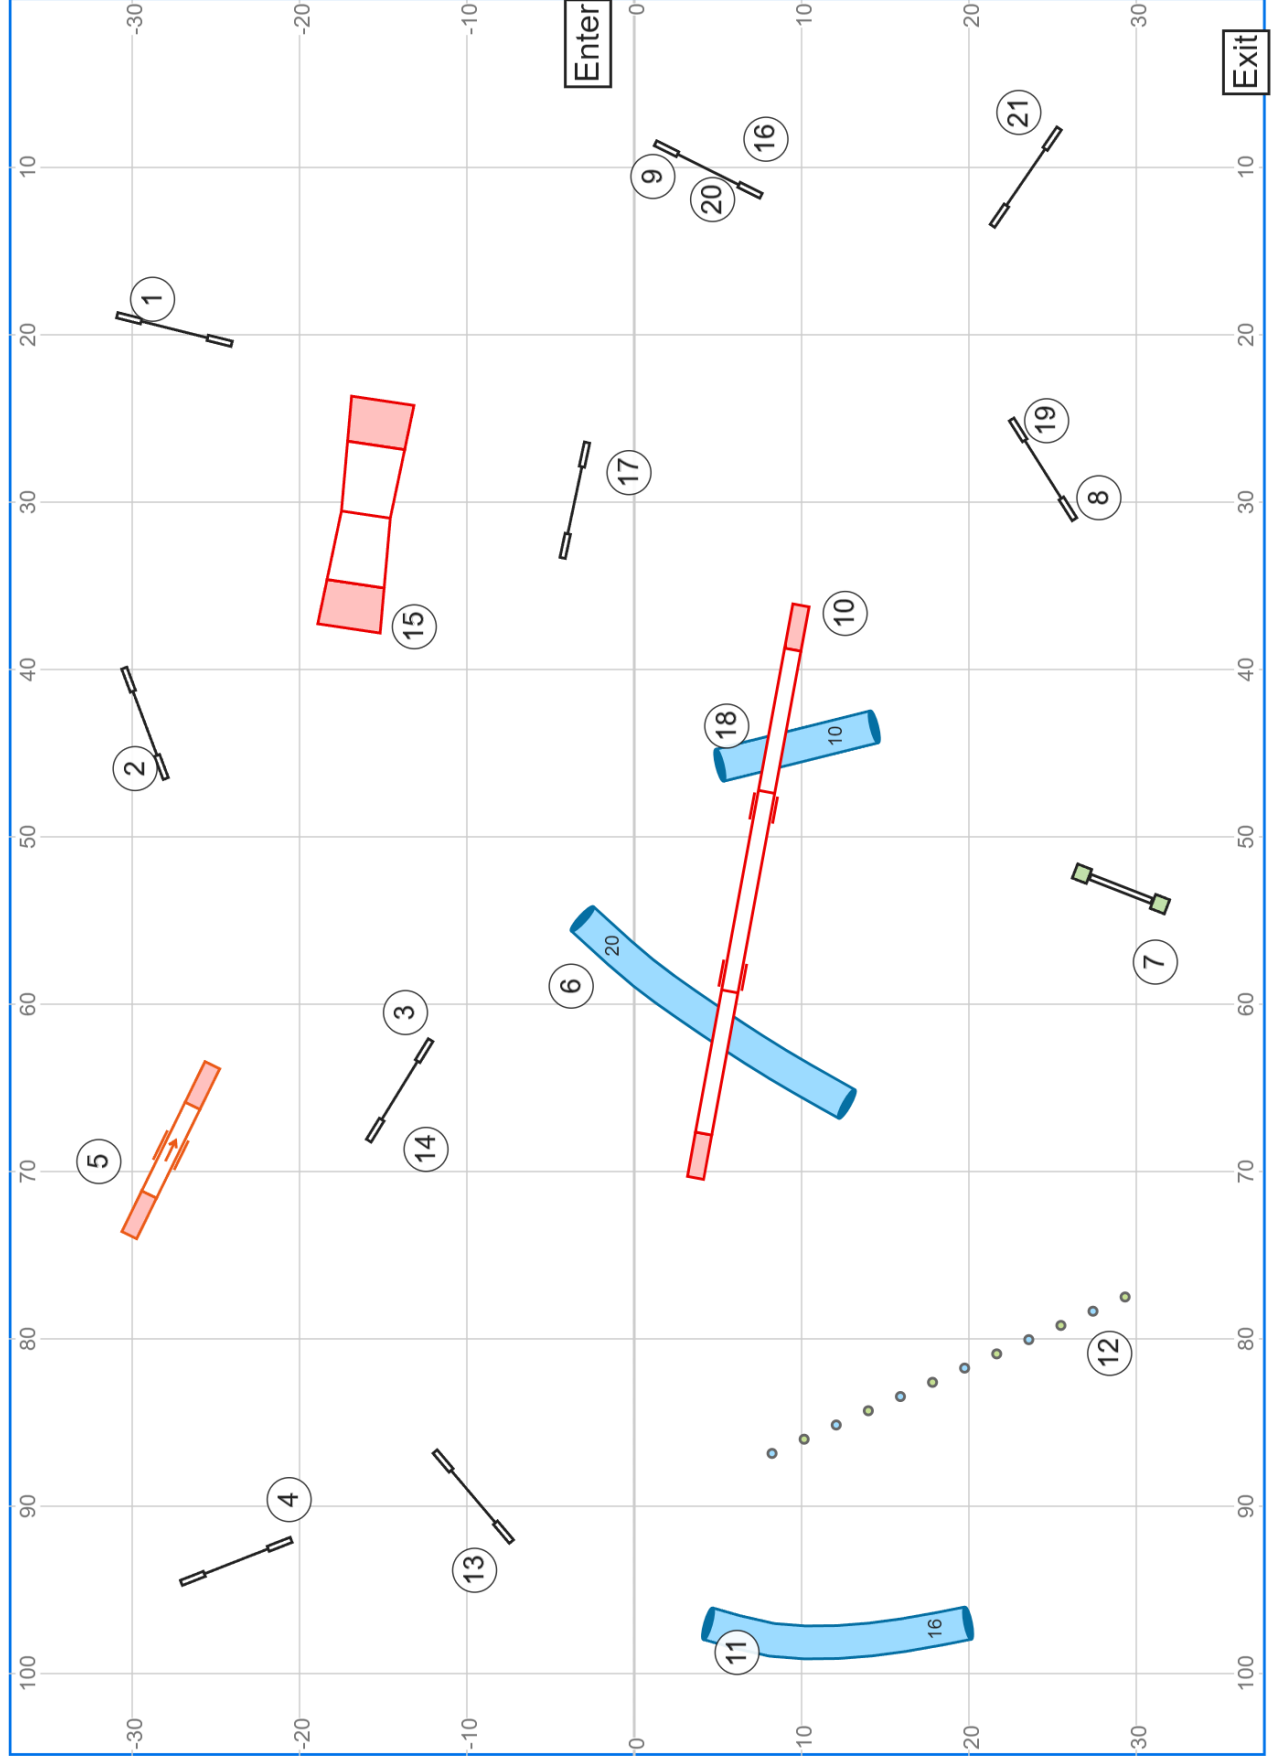

JWW

T2B

Agility Club of New Hampshire Amherst, New Hampshire
 Inside on Turf T2B 01/06/2024 C-Josling E-Timing

T2B

Enter

T/S

Exit

LH

Jan 4, 2024 3:23 PM (v8.12.0)

Path length (ft):661.6

www.smarteragility.com