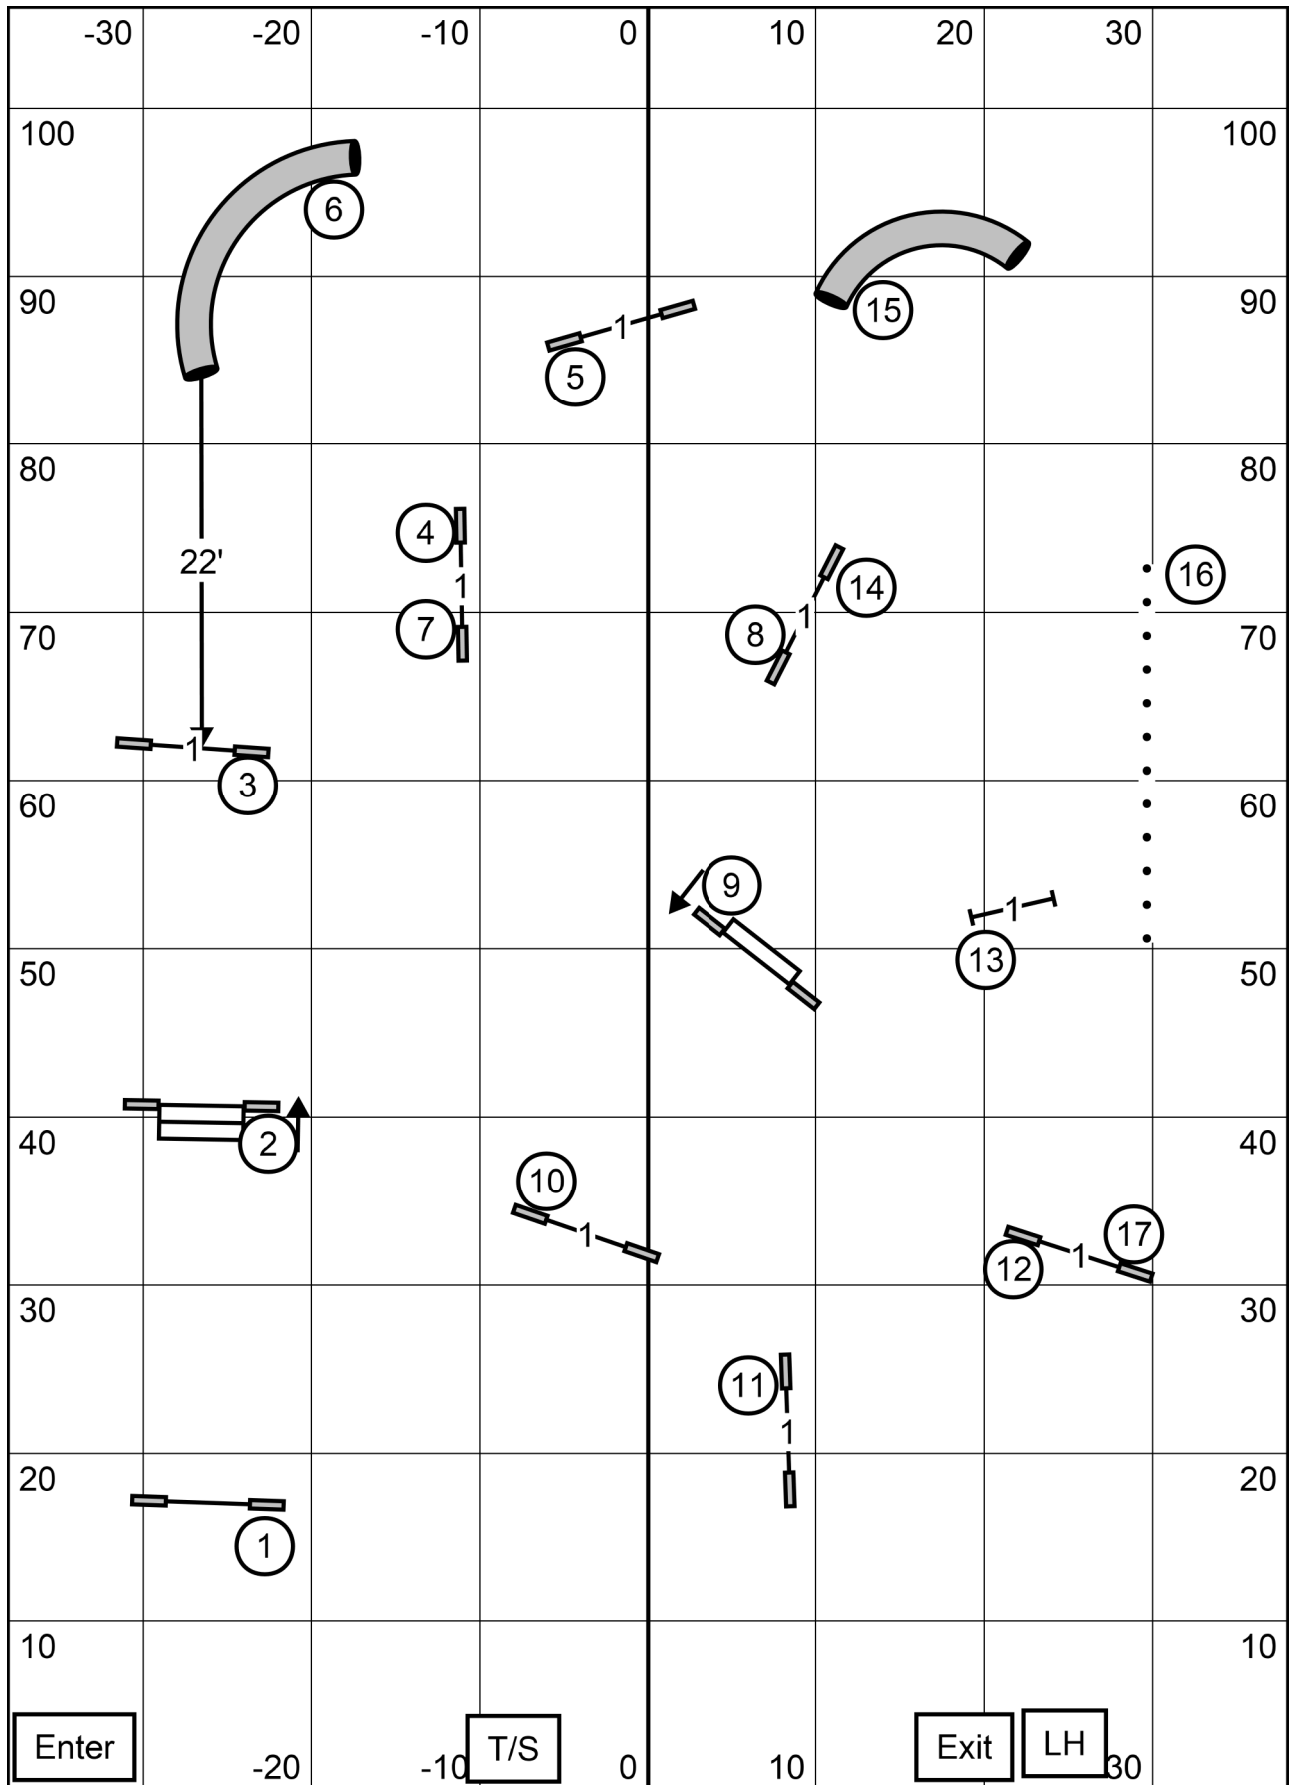

OPN

Agility Club of New Hampshire Amherst, New Hampshire
Inside on Turf Open JWW 01/06/2024 C-Josling E-Timing

JWW