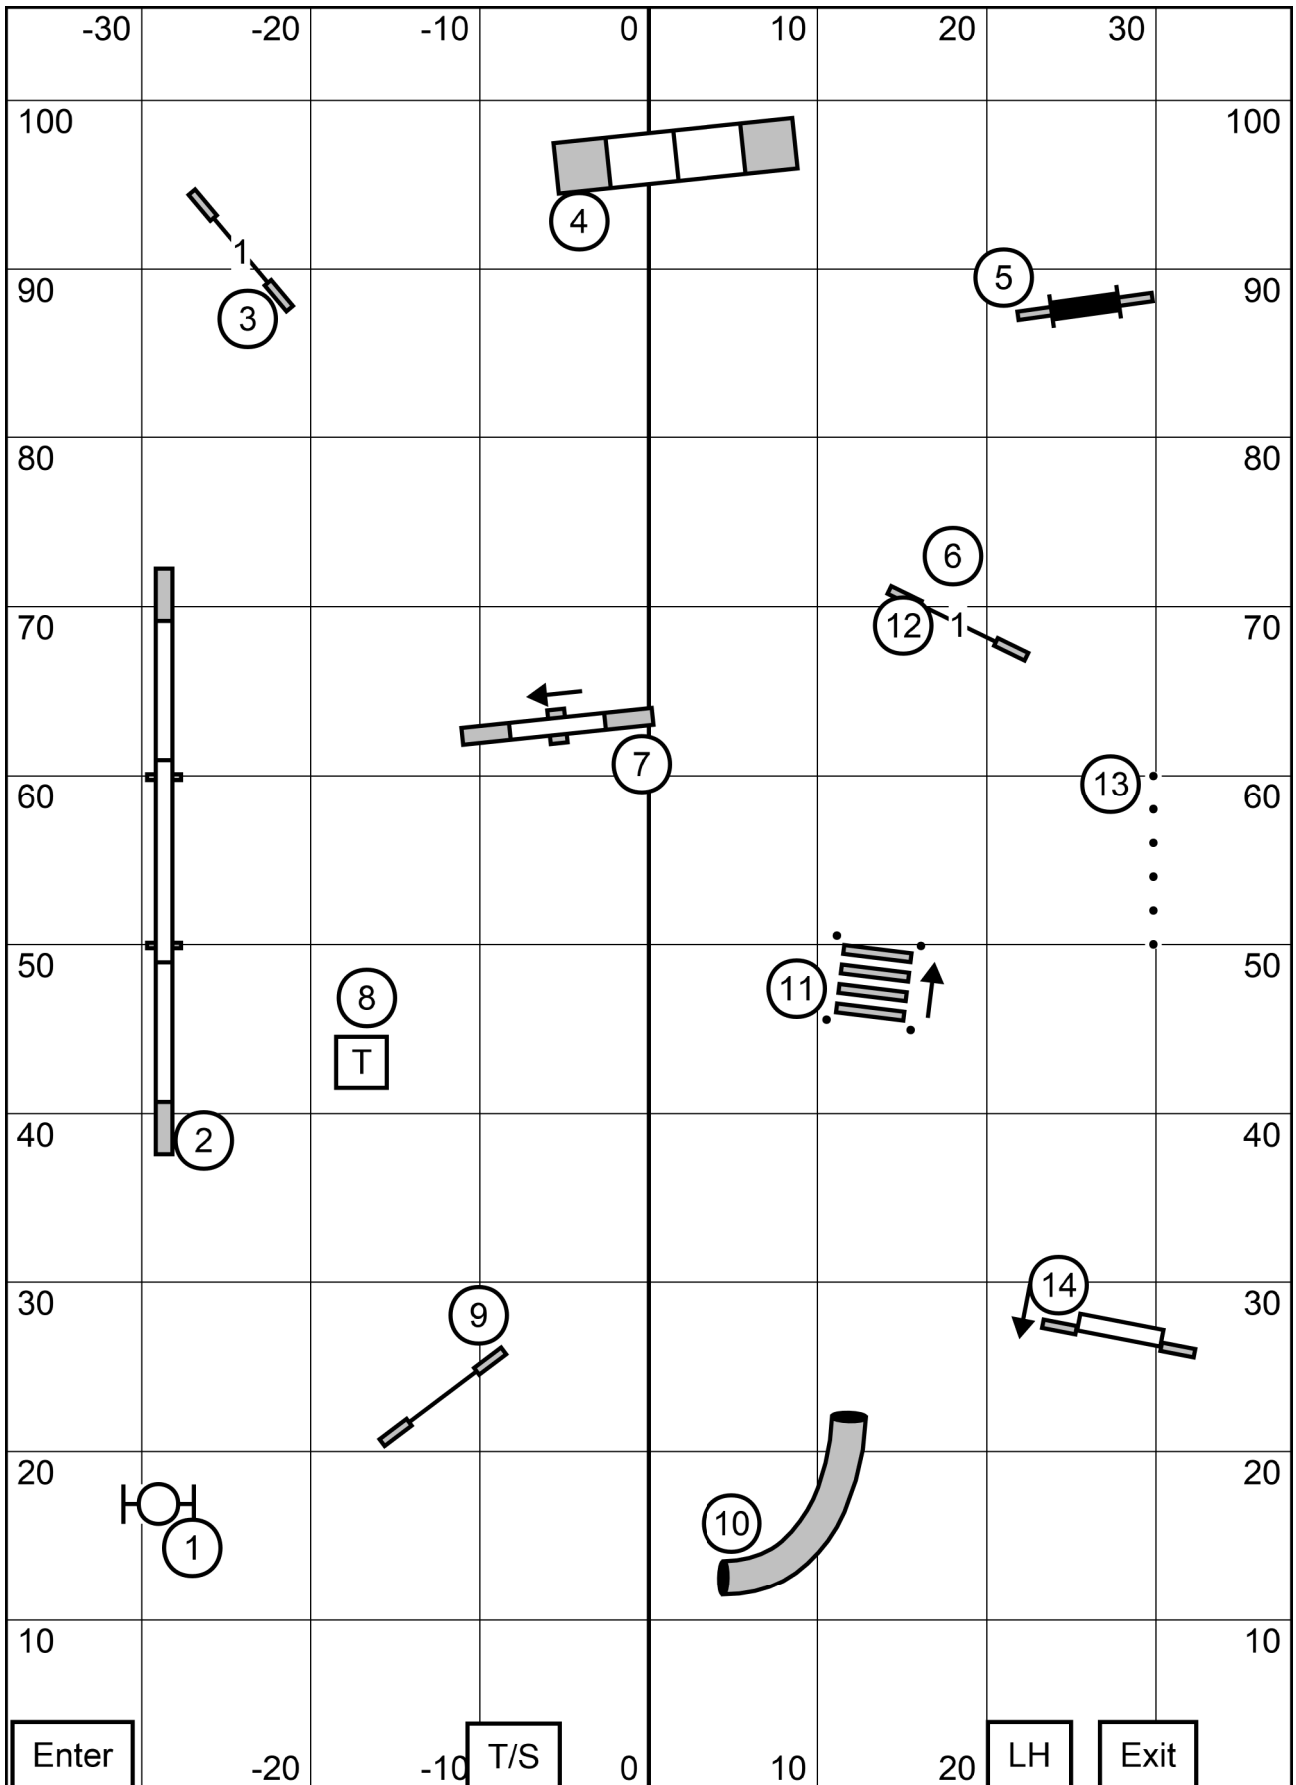

NOV

Agility Club of New Hampshire Amherst, New Hampshire
Inside on Turf Nov STD 01/06/2024 C-Josling E-Timing

STD