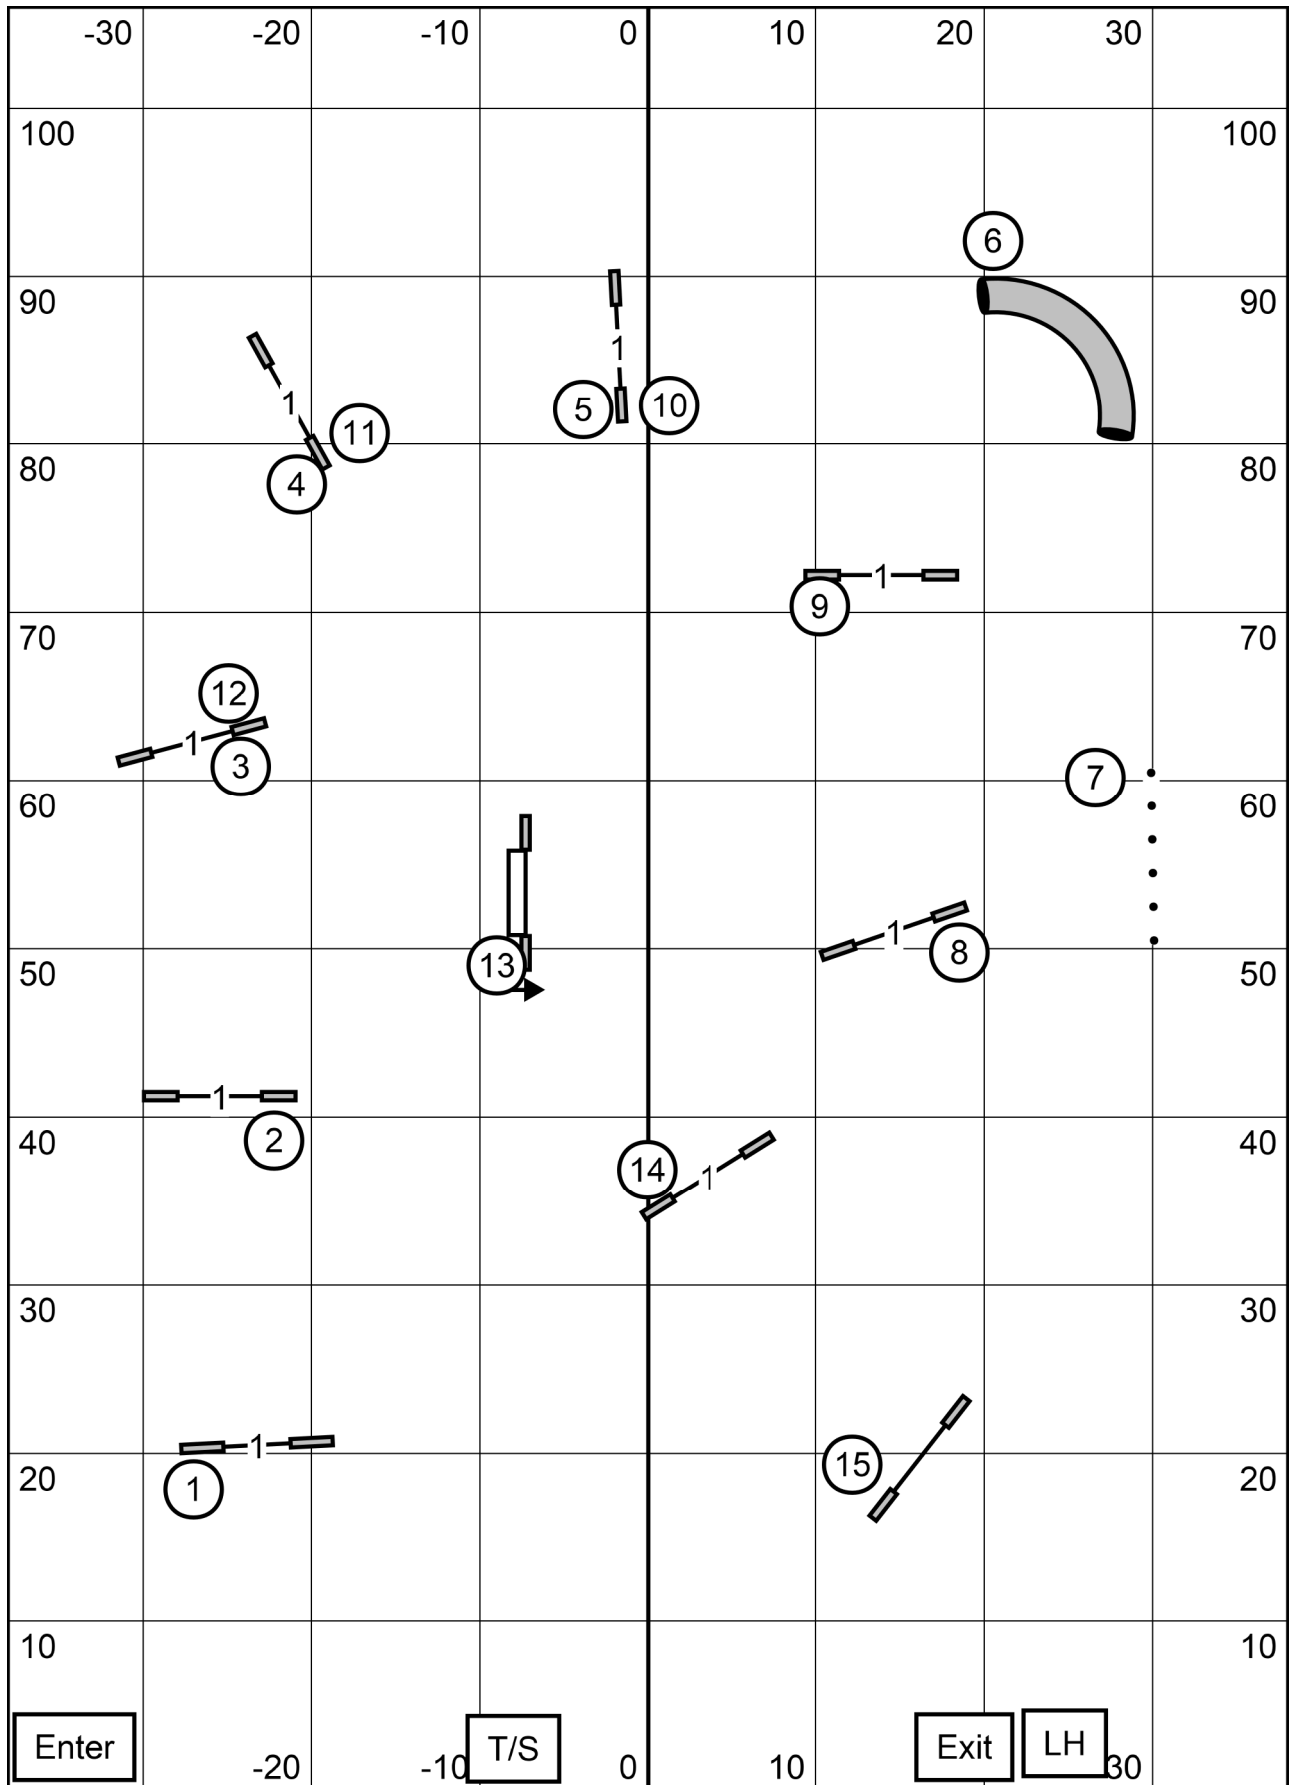

NOV

Agility Club of New Hampshire Amherst, New Hampshire
Inside on Turf Nov JWW 01/06/2024 C-Josling E-Timing

JWW