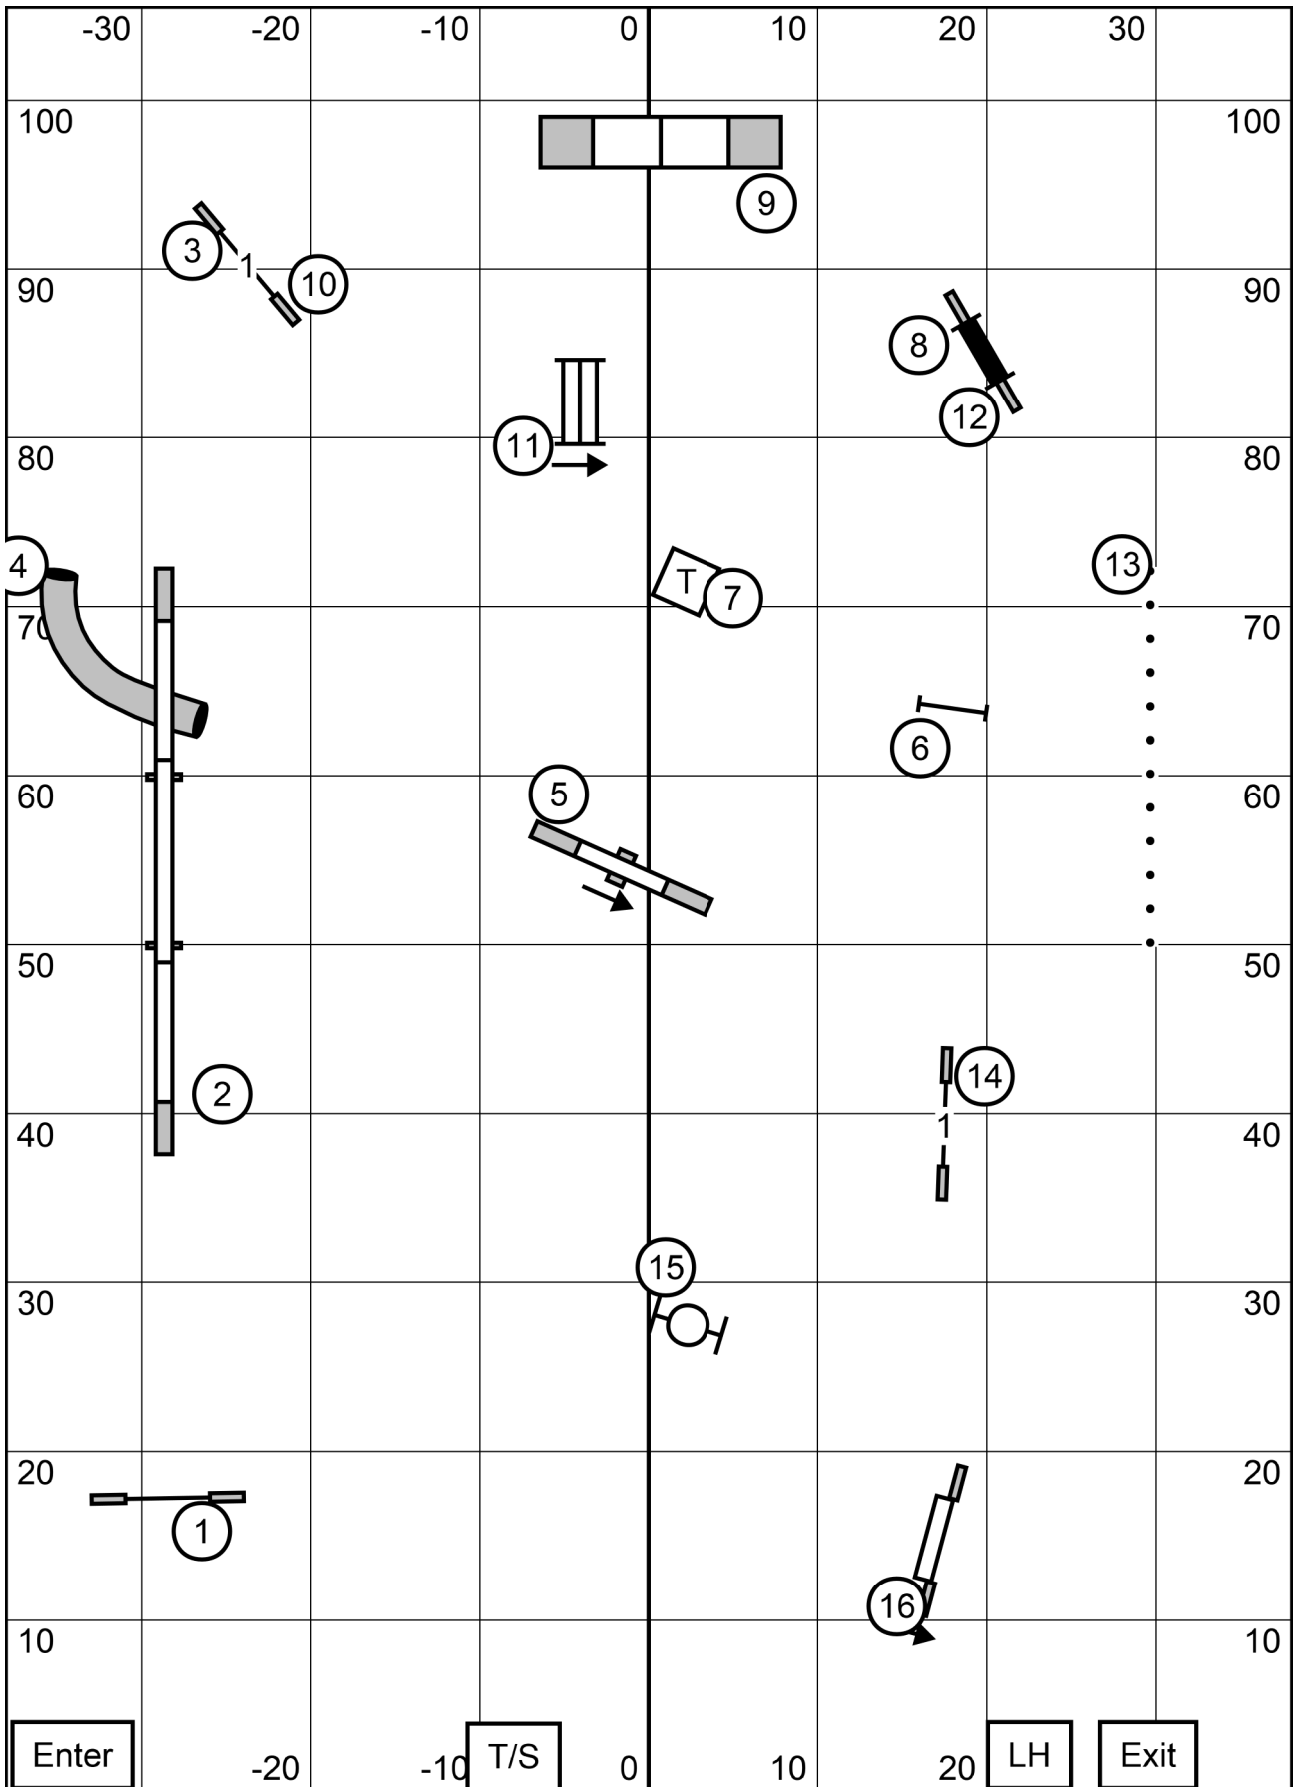

OPN

Agility Club of New Hampshire Amherst, New Hampshire
Inside on Turf Open STD 01/06/2024 C-Josling E-Timing

STD