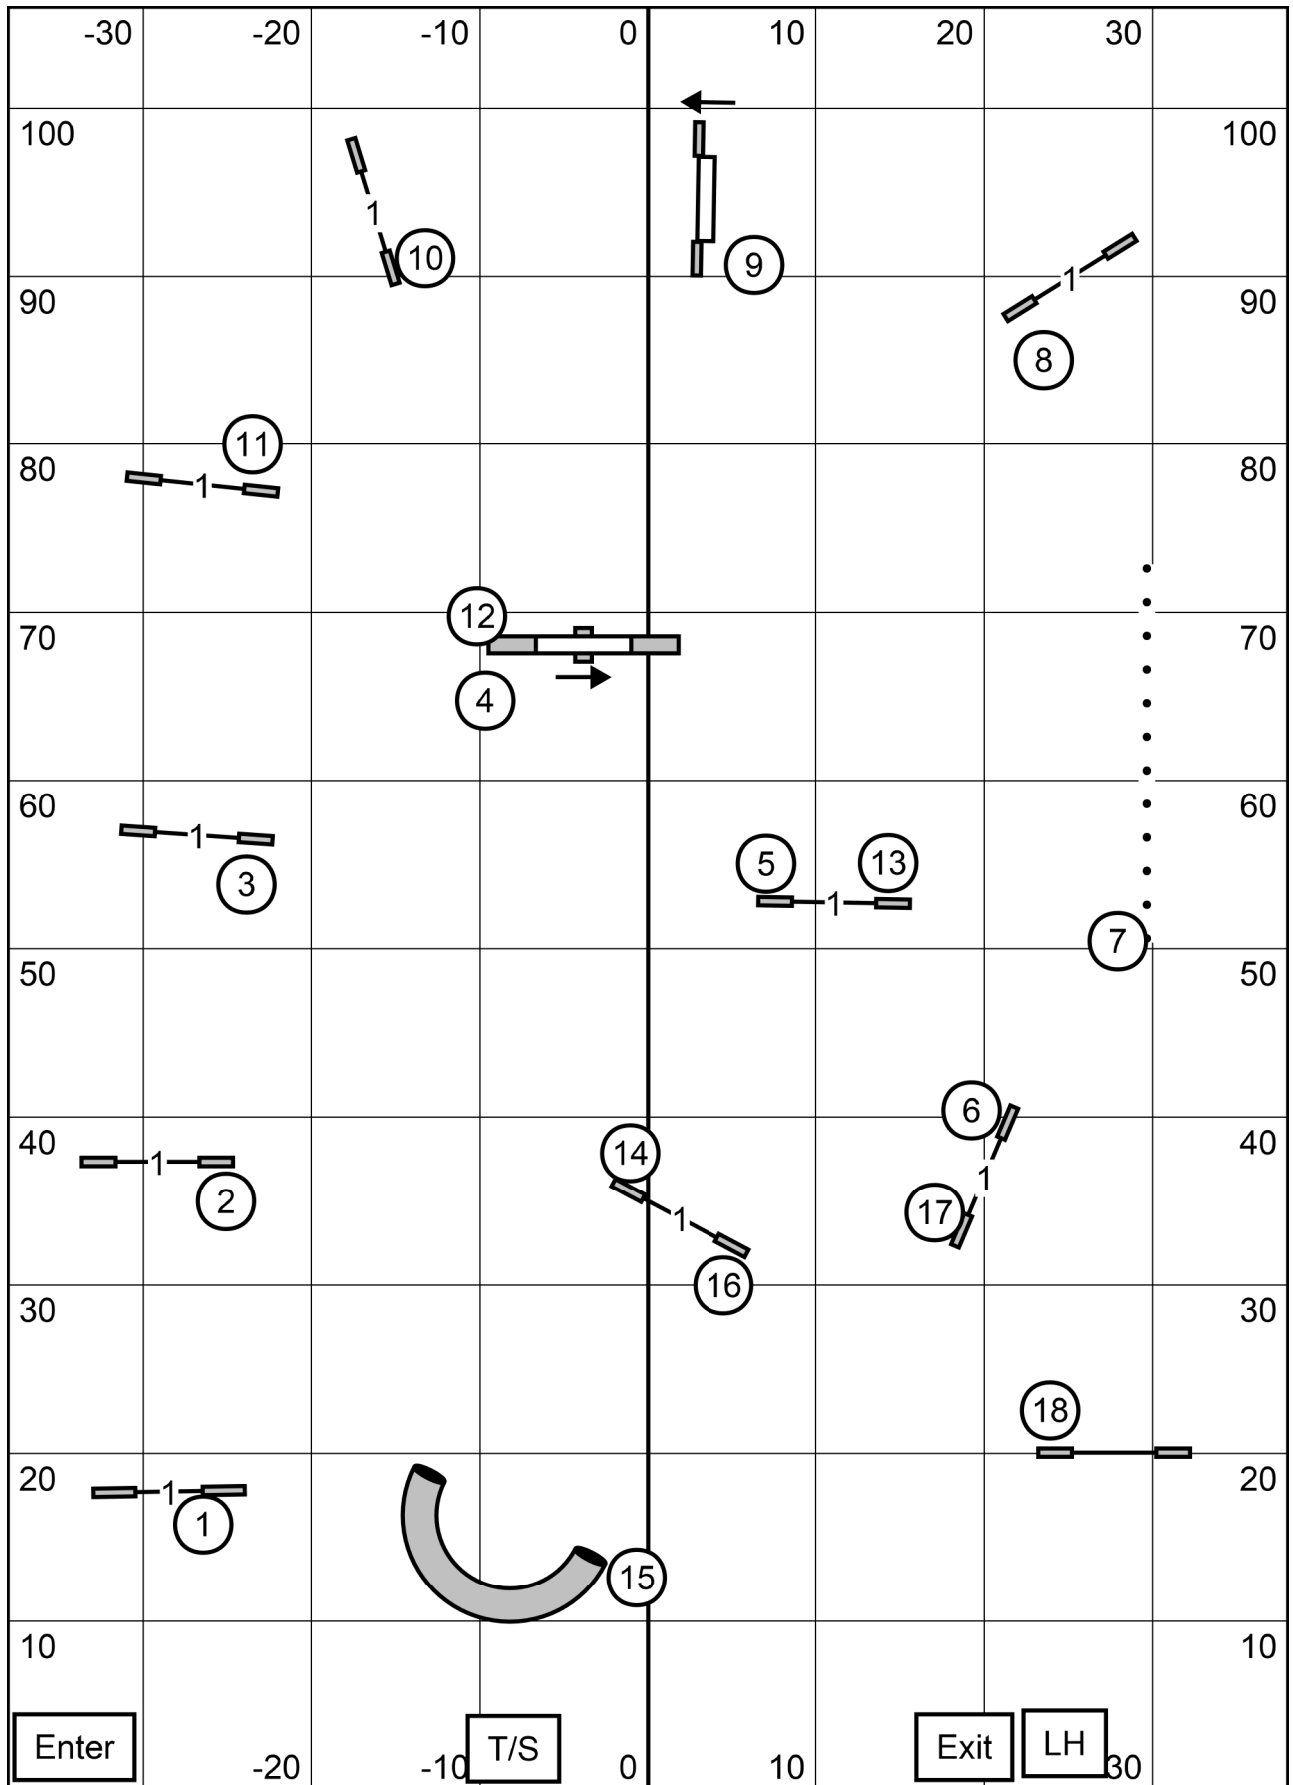

T2B

Agility Club of New Hampshire Amherst, New Hampshire
Inside on Turf T2B 01/06/2024 C-Josling E-Timing

T2B