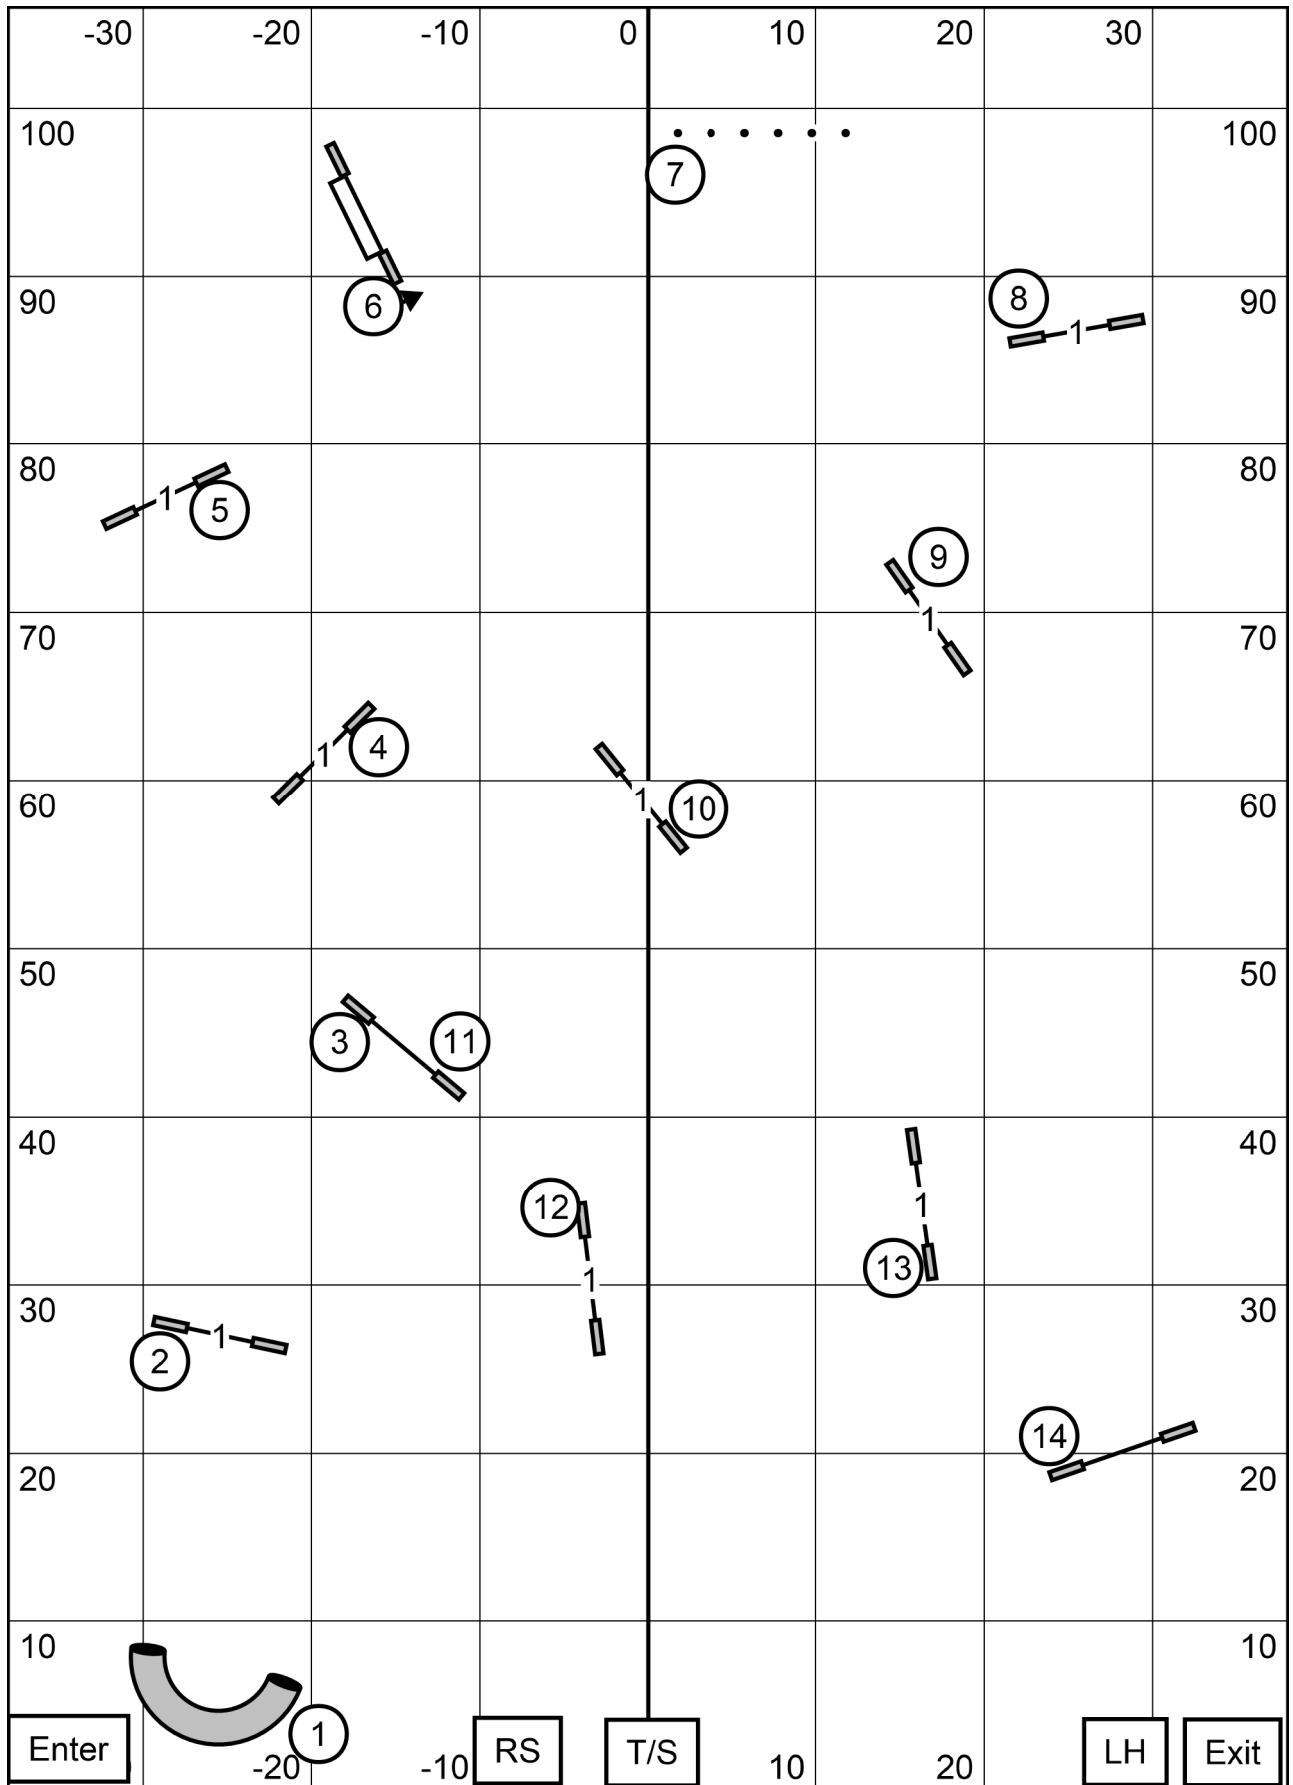

NOV

Agility Club of New Hampshire Amherst, New Hampshire
Inside on Turf Nov JWW 01/07/2024 C-Josling E-Timing

JWW