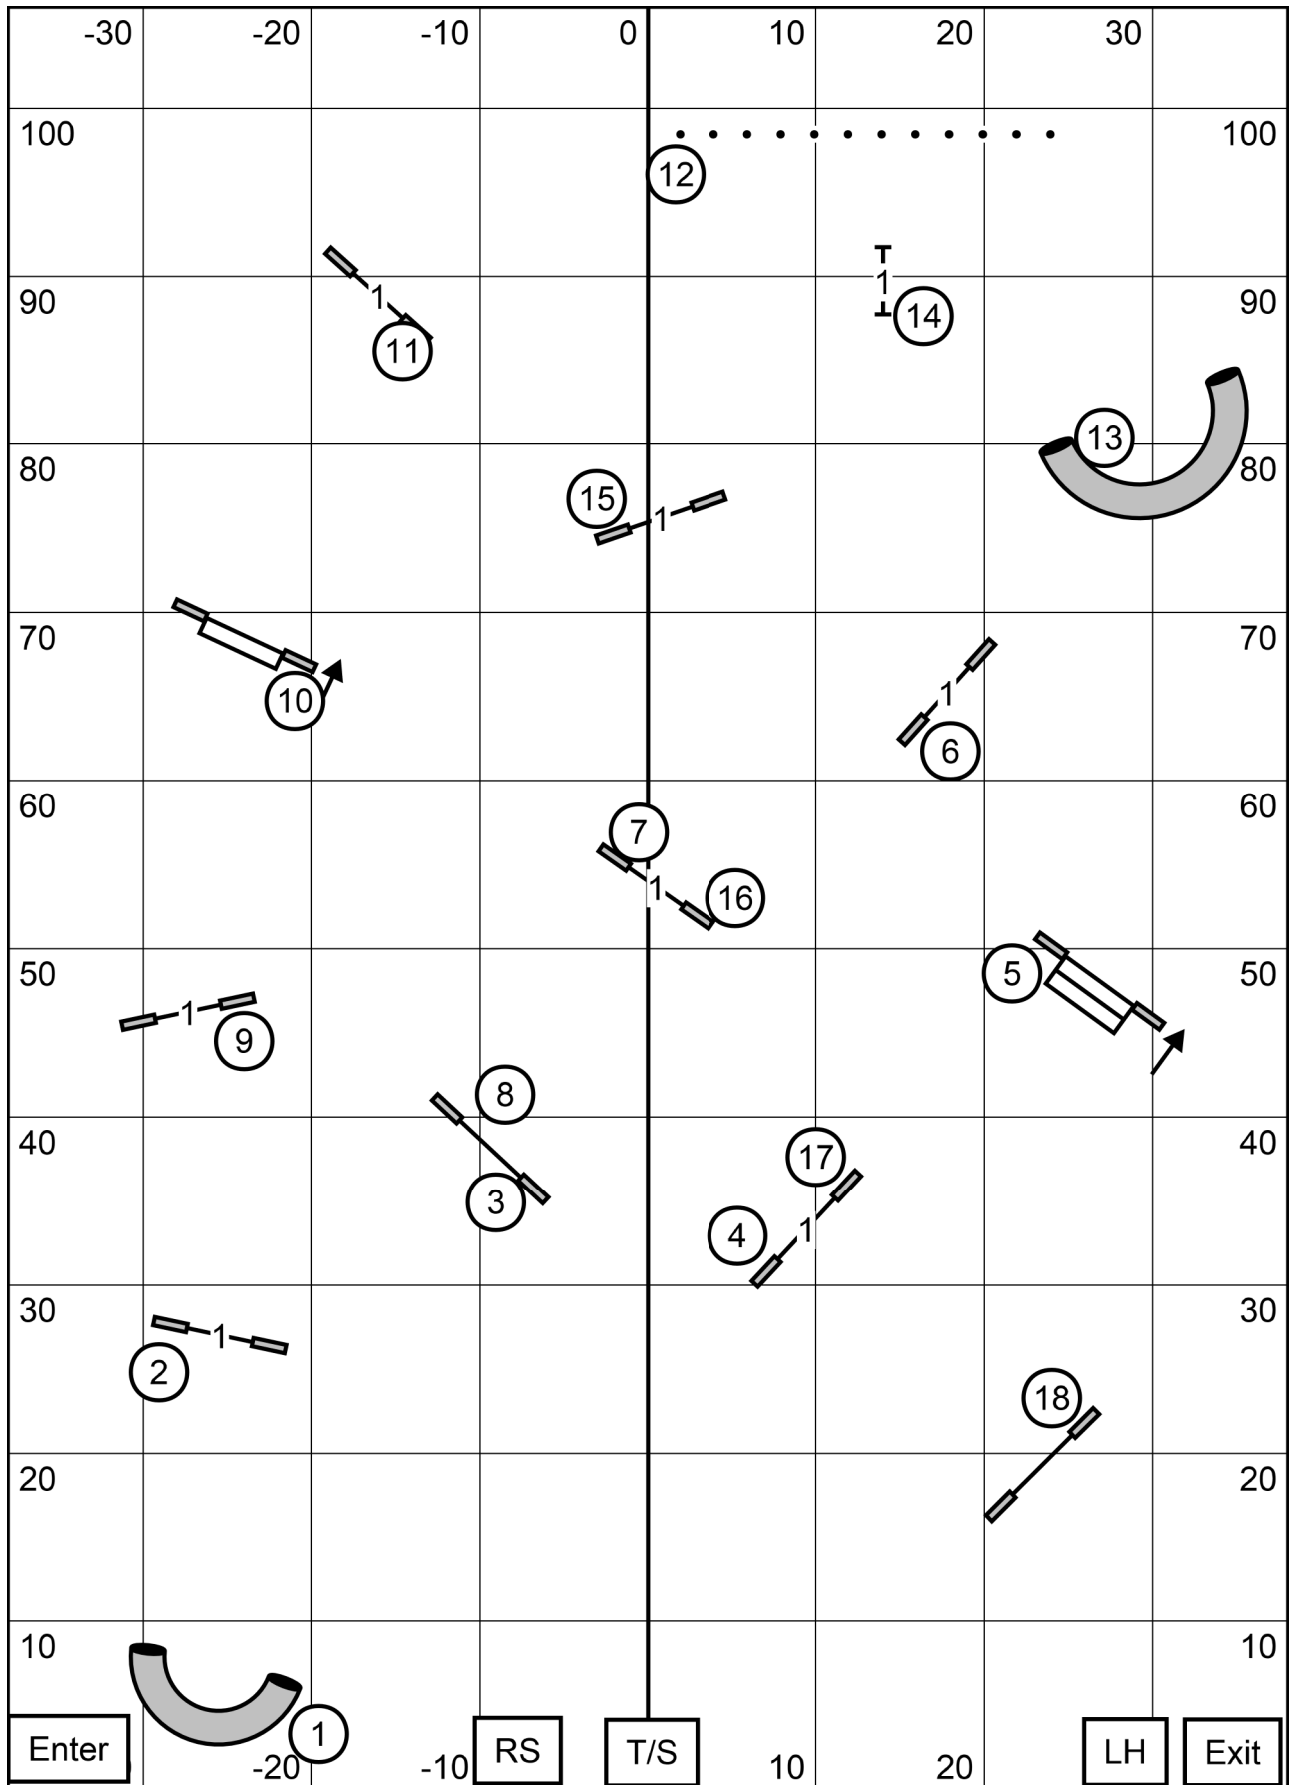

EXC

Agility Club of New Hampshire Amherst, New Hampshire
Inside on Turf EXC JWW 01/07/2024 C-Josling E-Timing

JWW