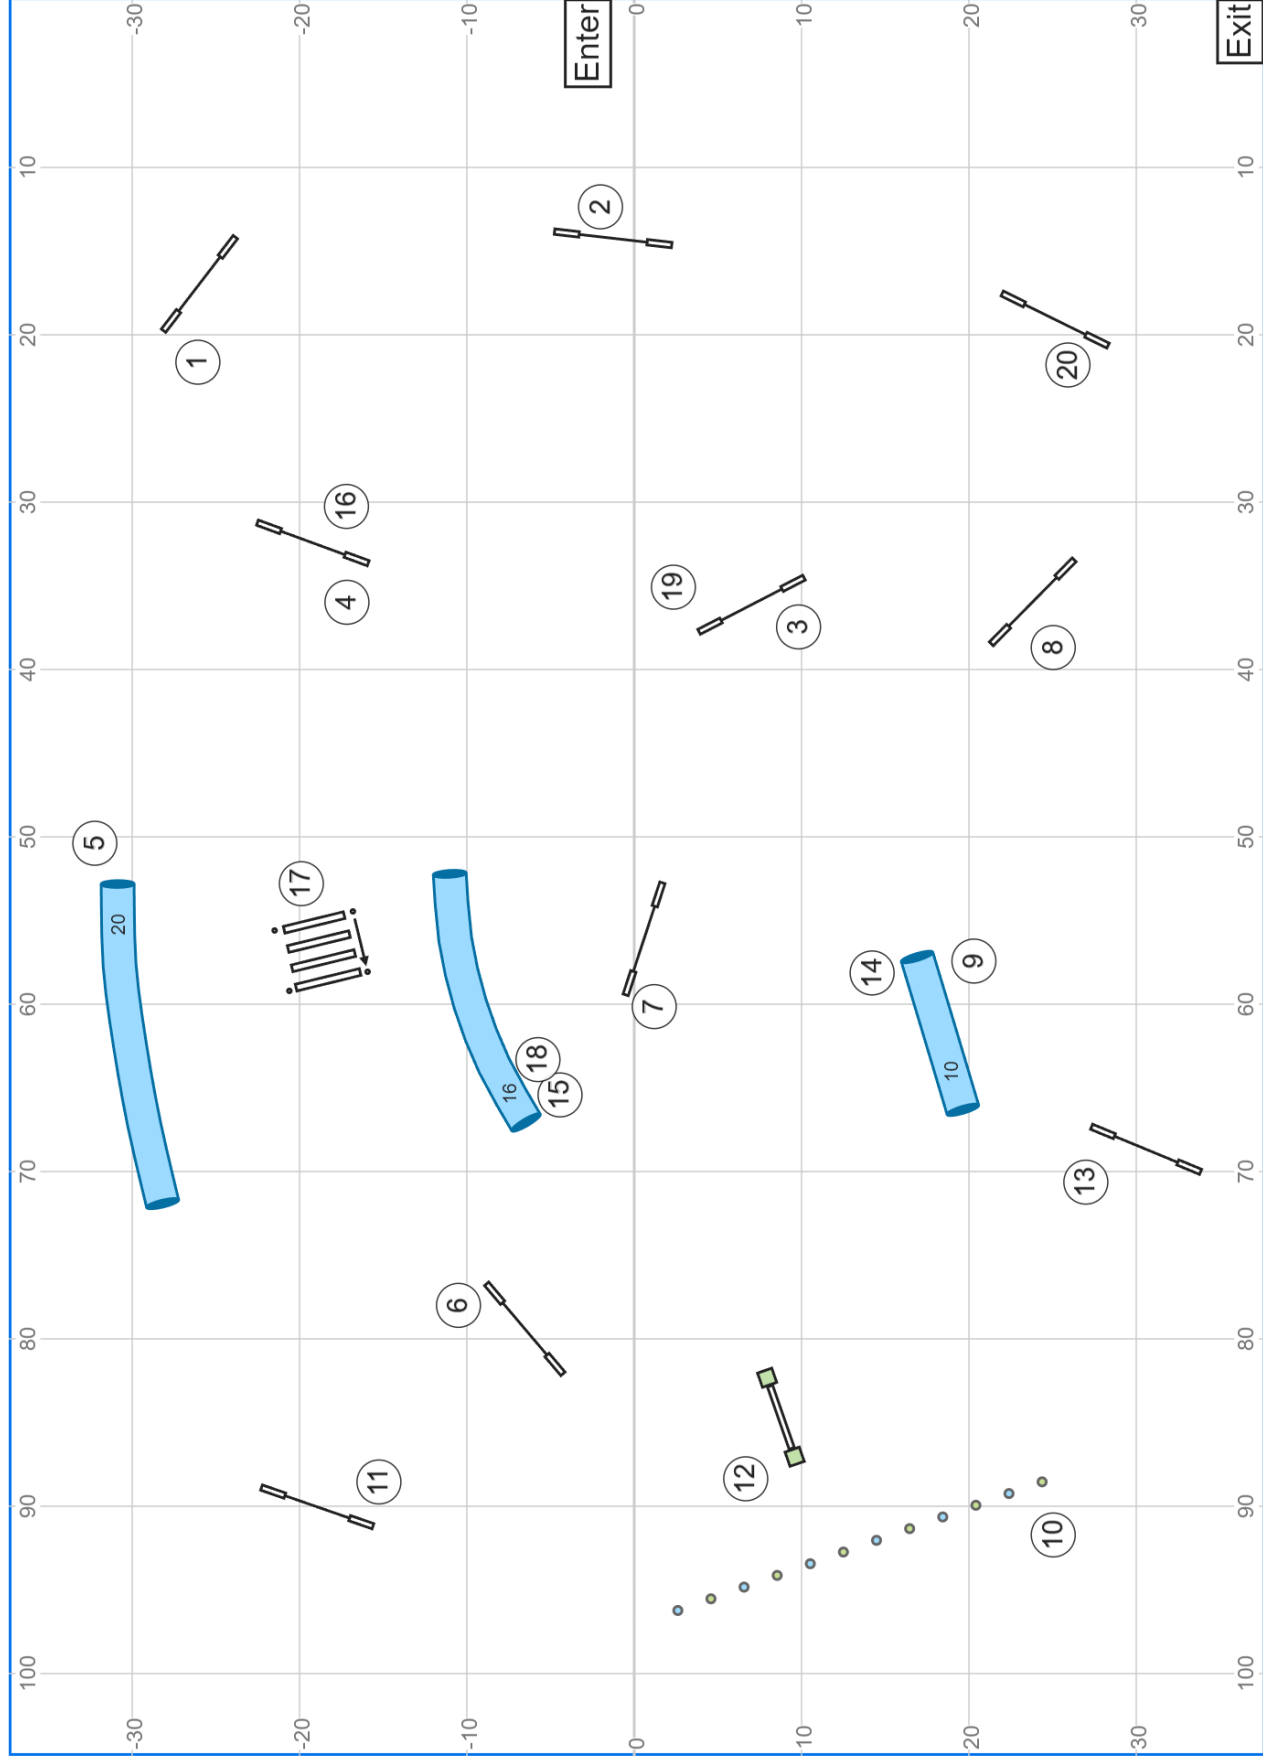

ISC Jumping 3 - Agility Club of NH - 01/07/2024 Designer:Zsofi Brio Judge:Craig Josling

Jan 3, 2024 3:29 PM (v8.12.0)

Path length (ft):589.2

www.smarteragility.com