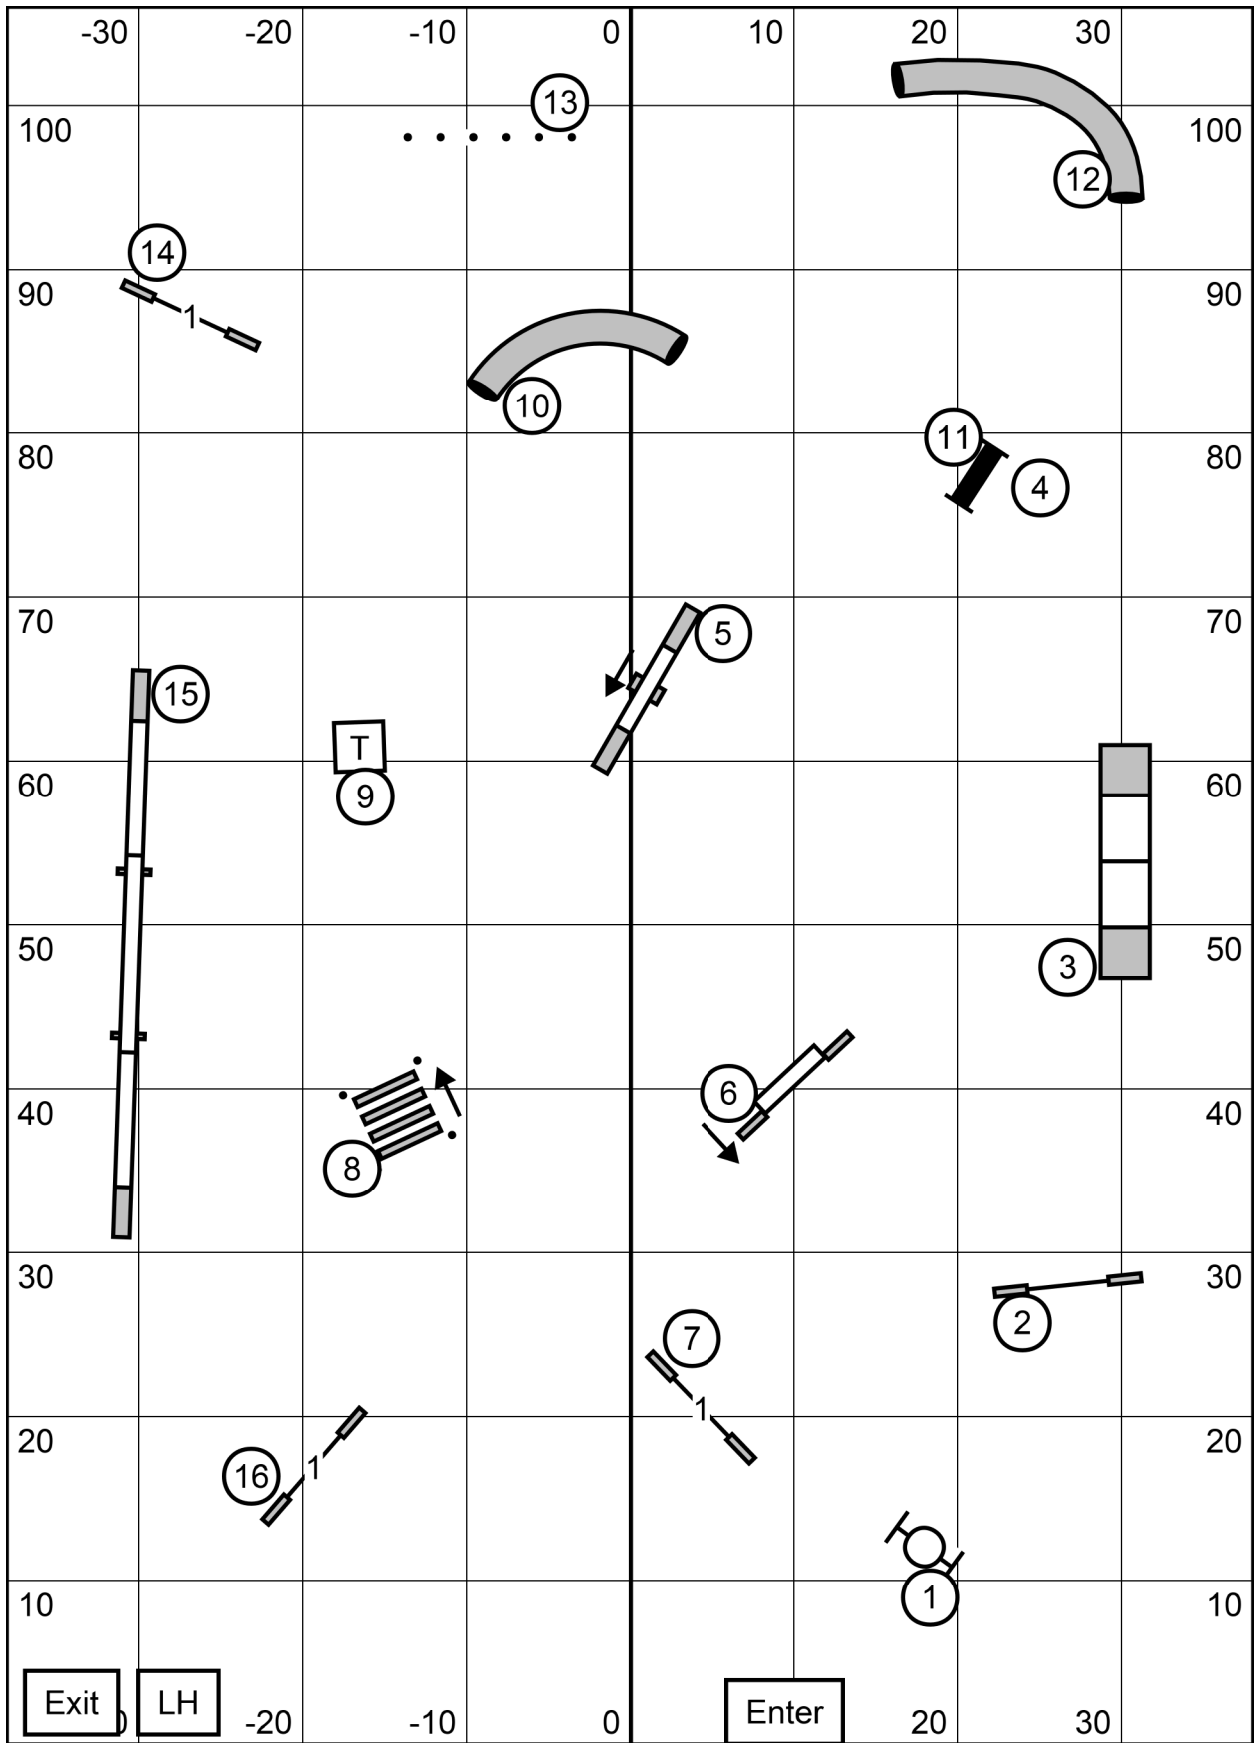

NOV

Granite State Shetland Sheepdog Club of Southeast
New Hampshire Amherst, New Hampshire
Inside on Turf Nov STD 03/02/2024 C-Josling E-Timing

T/S
STD