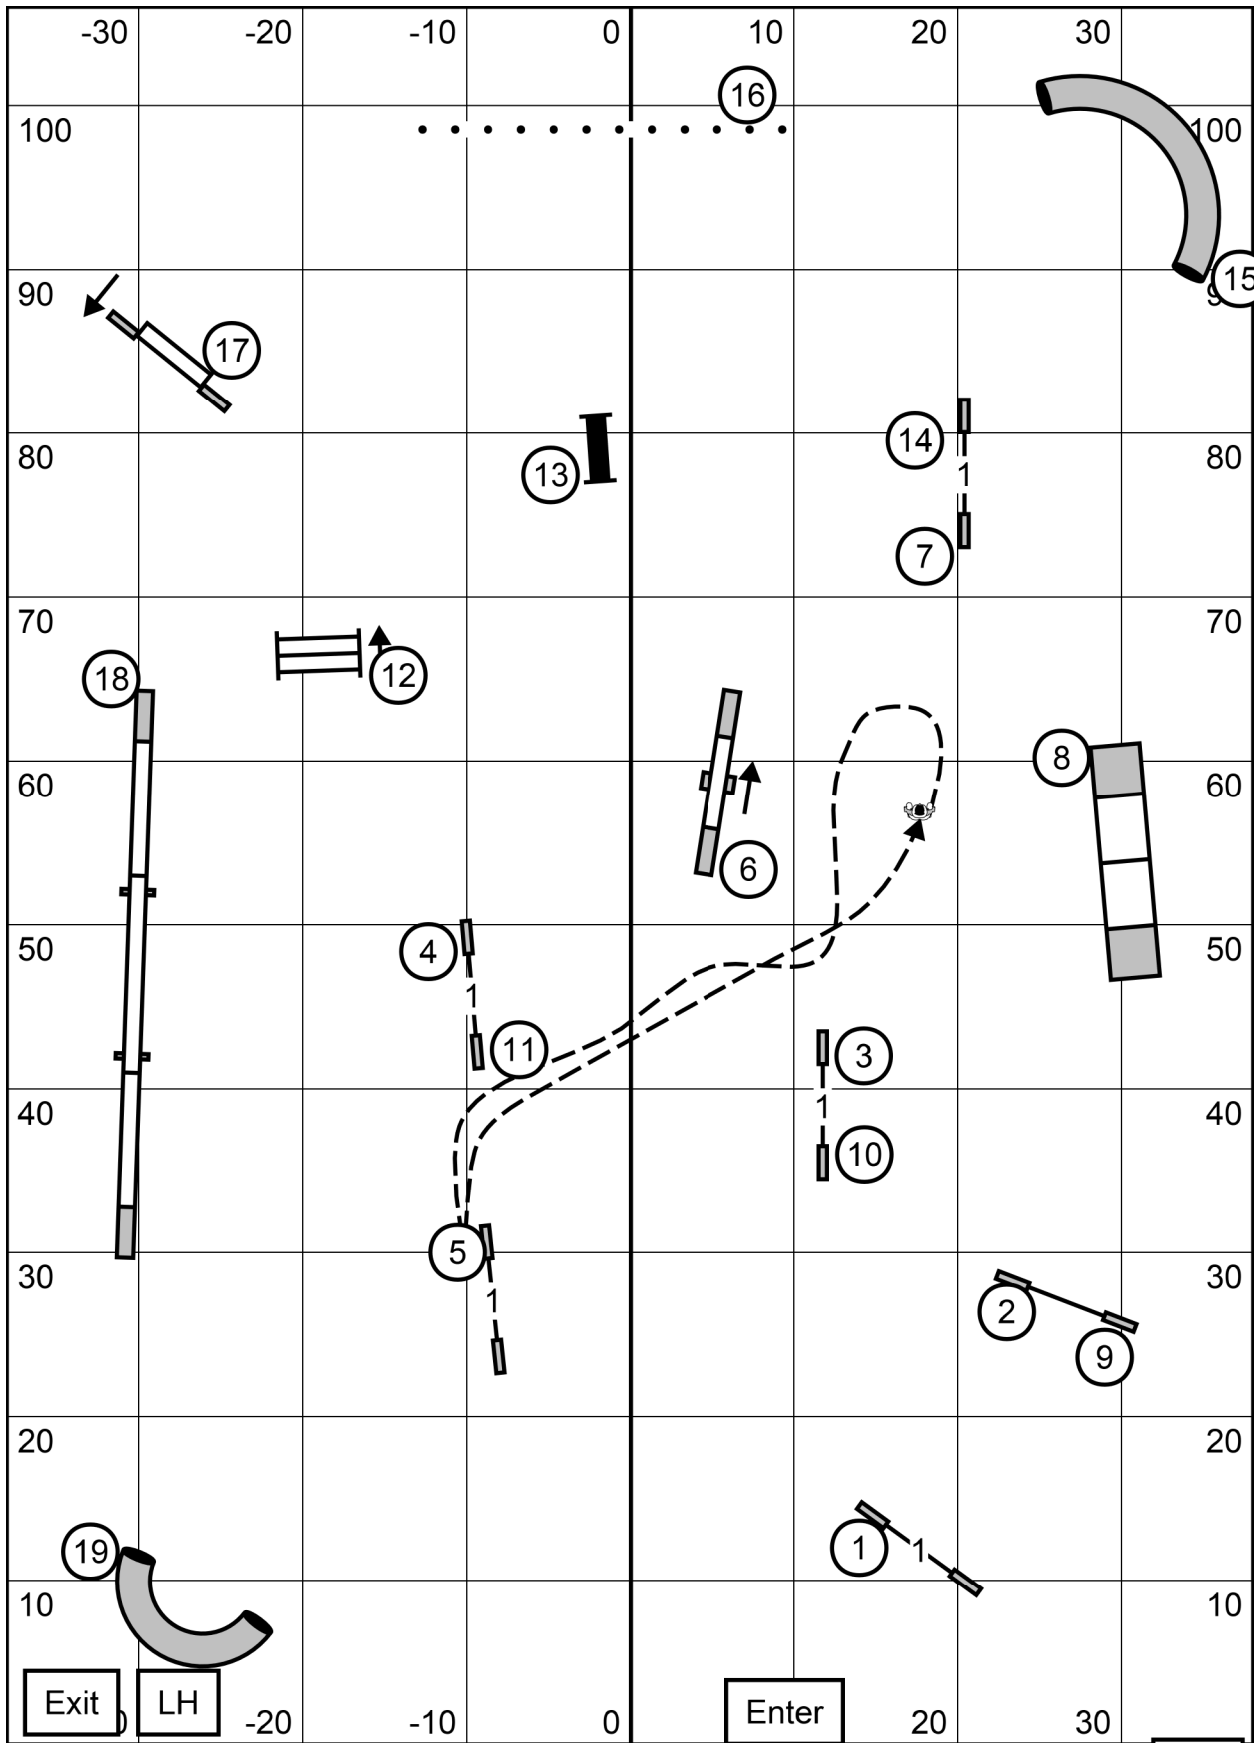

Exit

LH

Enter

T/S

PREM

Granite State Shetland Sheepdog Club of Southeast
New Hampshire Amherst, New Hampshire Inside
on Turf Prem STD 03/02/2024 C-Josling E-Timing

STD