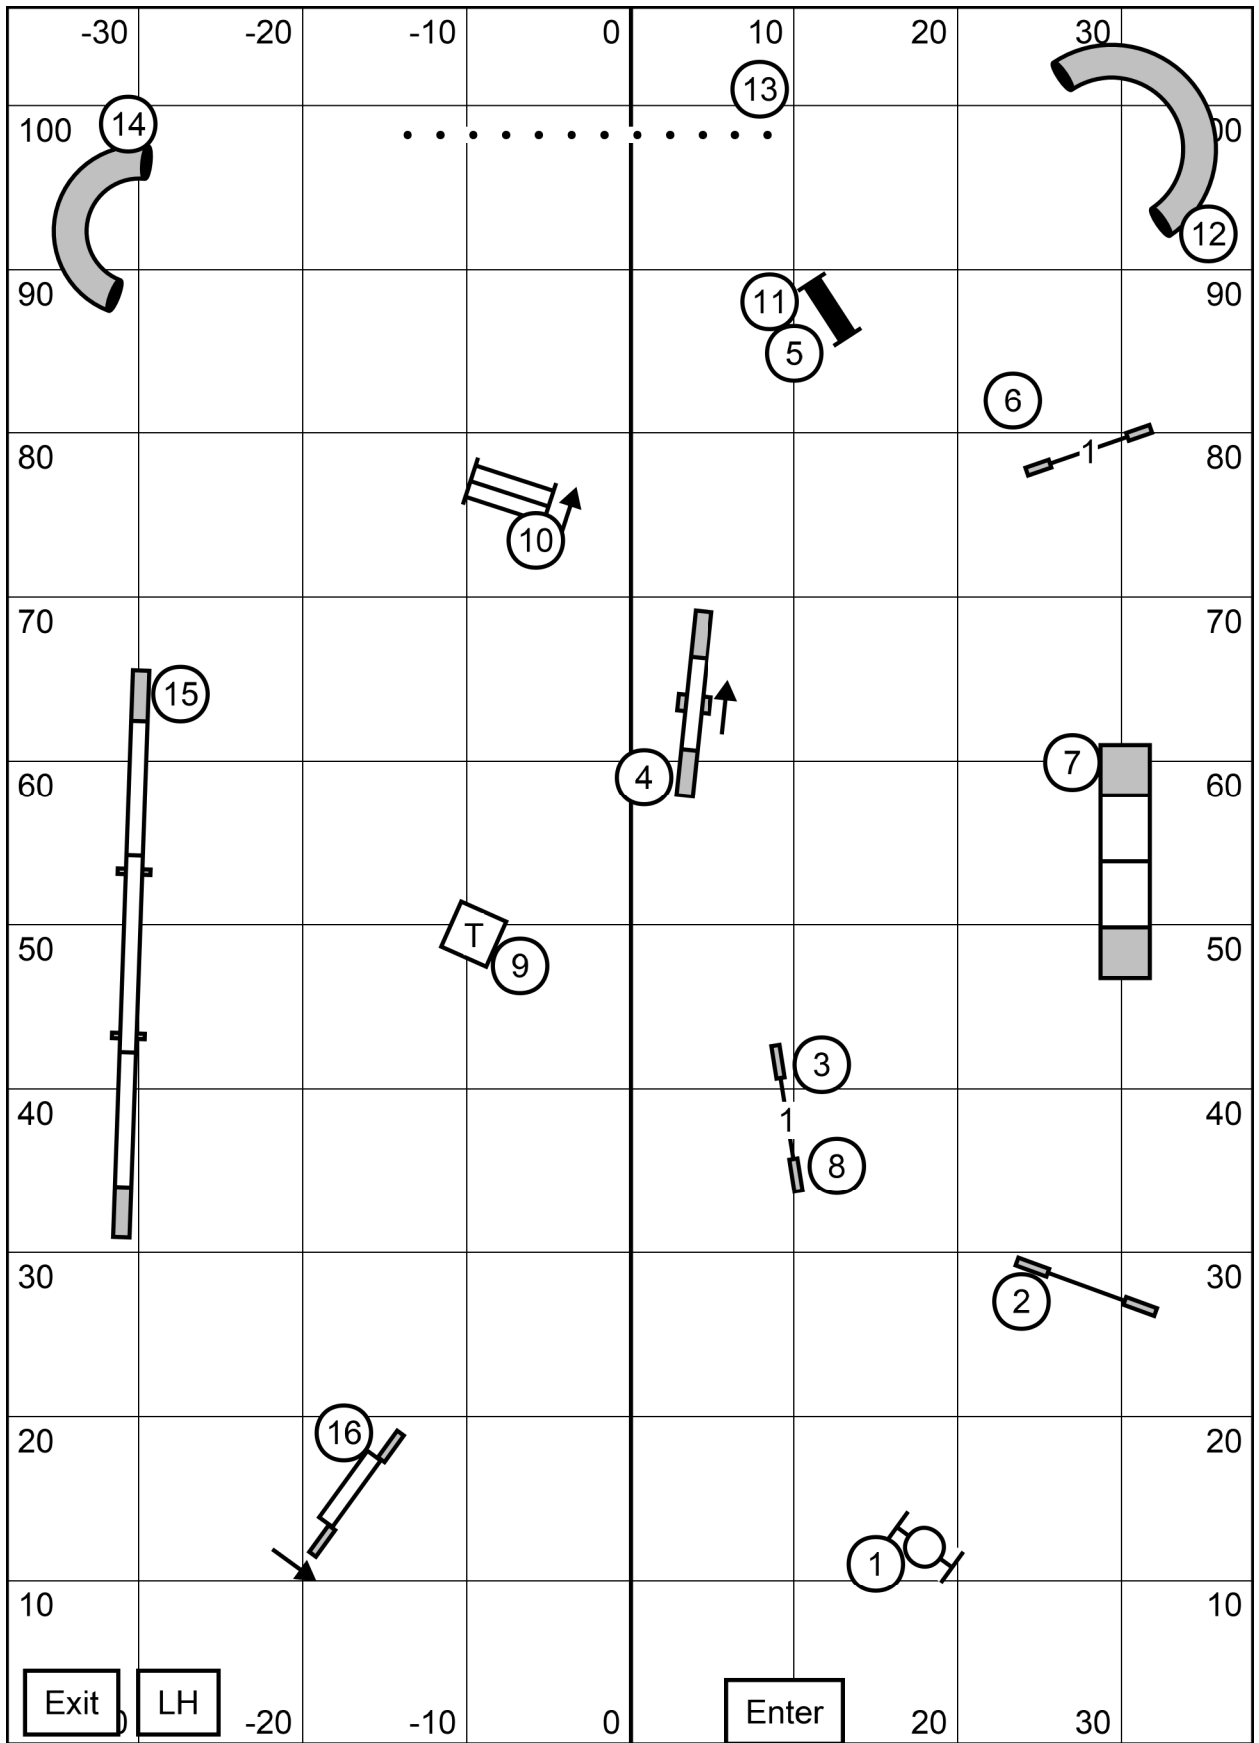

OPN

Granite State Shetland Sheepdog Club of Southeast
New Hampshire Amherst, New Hampshire
Inside on Turf Open STD 03/02/2024 C-Josling E-Timing

T/S
STD