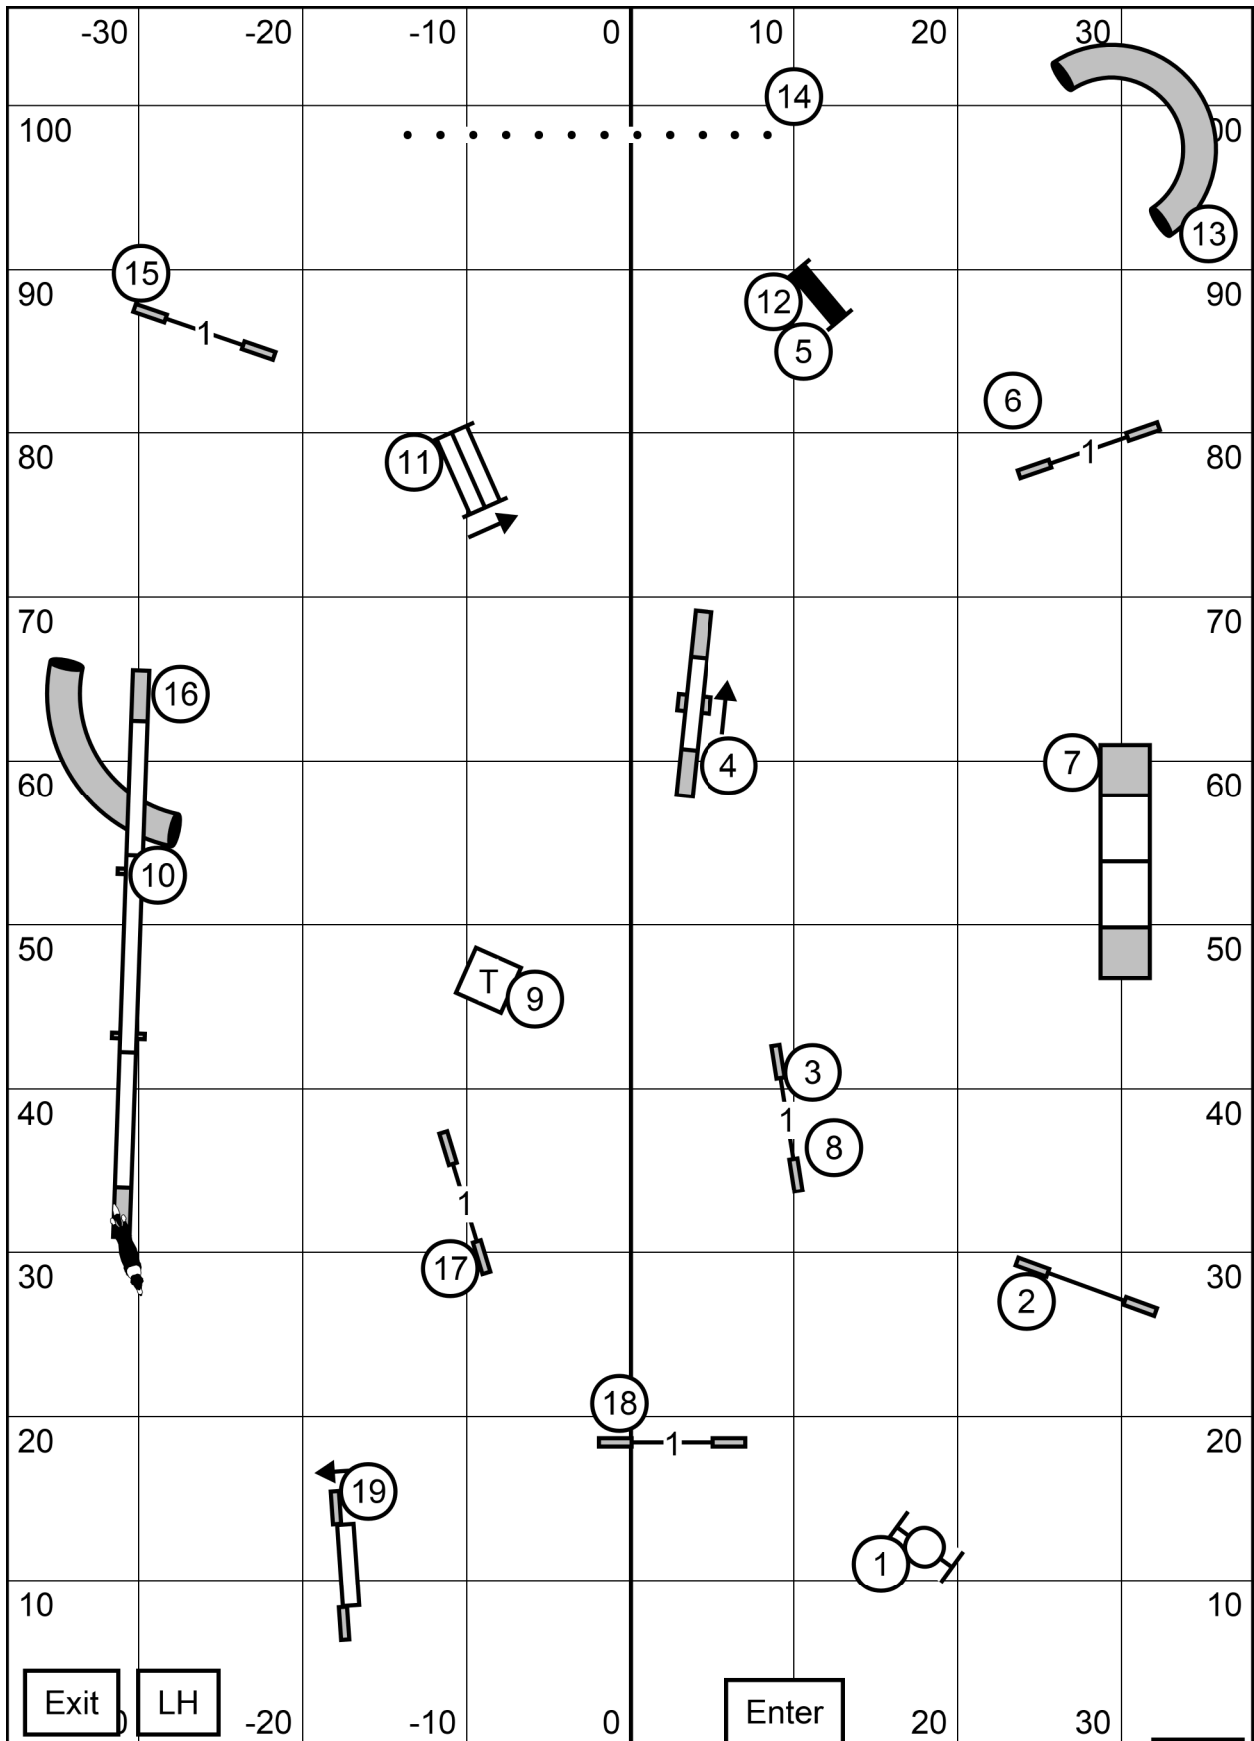

EXC

Granite State Shetland Sheepdog Club of Southeast
New Hampshire Amherst, New Hampshire
Inside on Turf EXC STD 03/02/2024 C-Josling E-Timing

STD