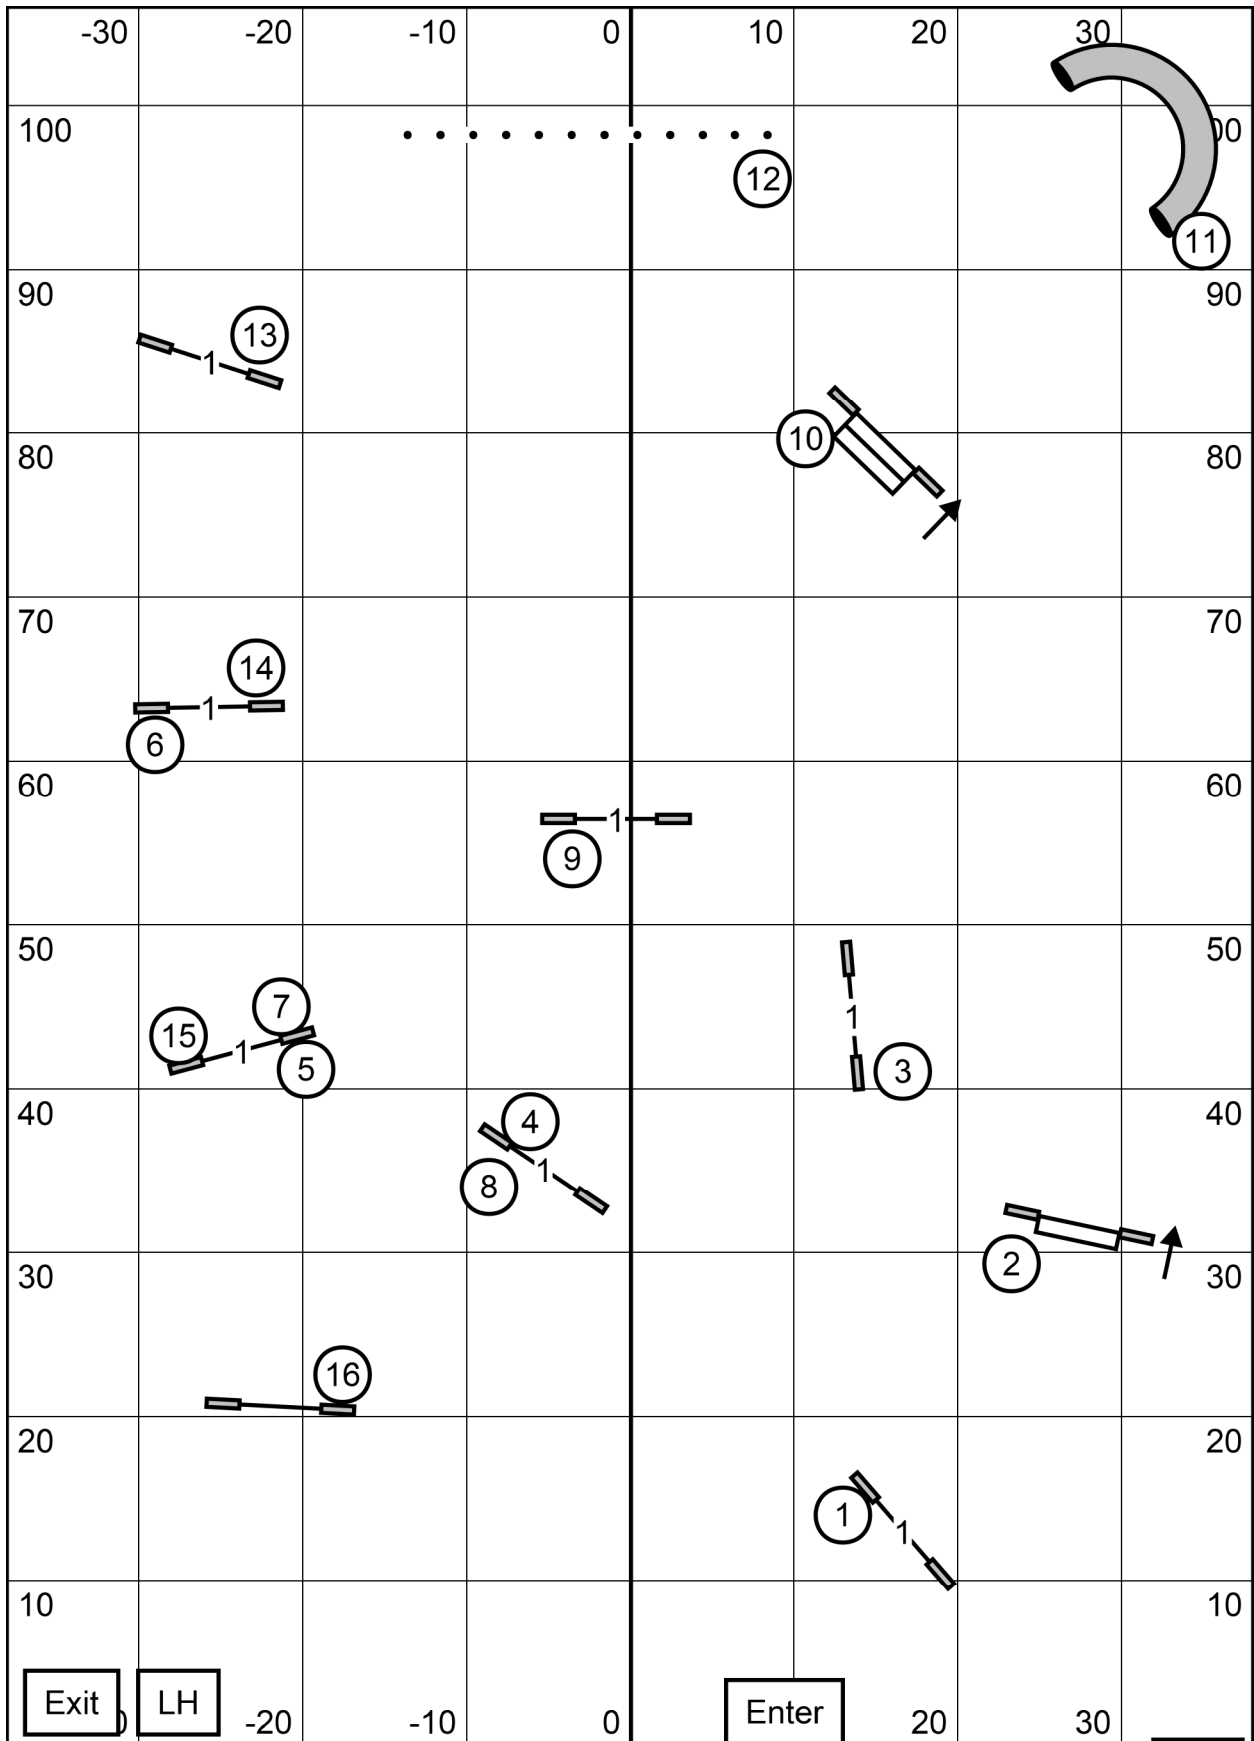

EXC

Granite State Shetland Sheepdog Club of Southeast
 New Hampshire Amherst, New Hampshire
 Inside on Turf EXC JWW 03/02/2024 C-Josling E-Timing

T/S

JWW

Exit

LH

Enter

T/S

OPN

Granite State Shetland Sheepdog Club of Southeast
 New Hampshire Amherst, New Hampshire Inside
 on Turf Open JWW 03/02/2024 C-Josling E-Timing

JWW

Exit

LH

Enter

T/S

NOV