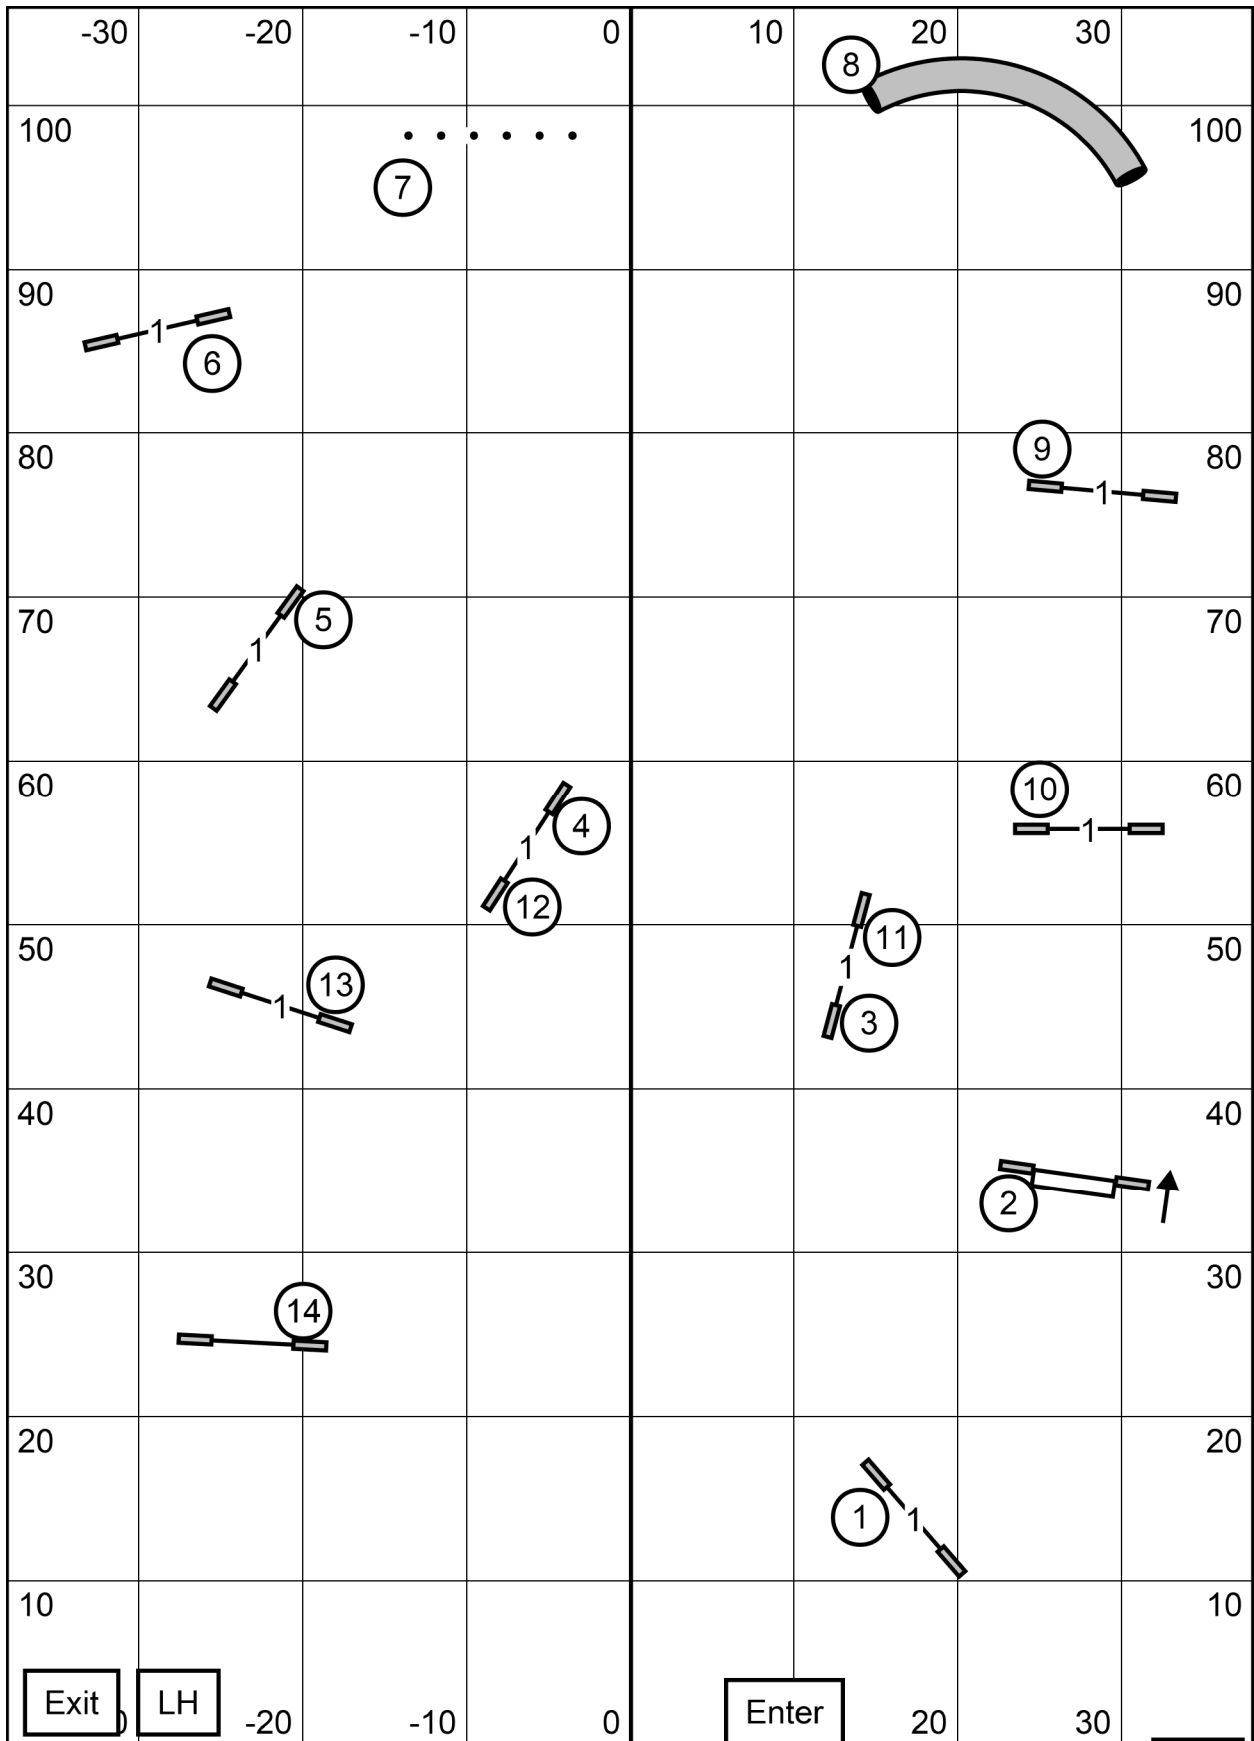

EXC

Granite State Shetland Sheepdog Club of Southeast
 New Hampshire Amherst, New Hampshire
 Inside on Turf EXC JWW 03/02/2024 C-Josling E-Timing

T/S

JWW

Exit

LH

Enter

T/S

OPN

Granite State Shetland Sheepdog Club of Southeast
 New Hampshire Amherst, New Hampshire Inside
 on Turf Open JWW 03/02/2024 C-Josling E-Timing

JWW

Exit

LH

Enter

T/S

NOV