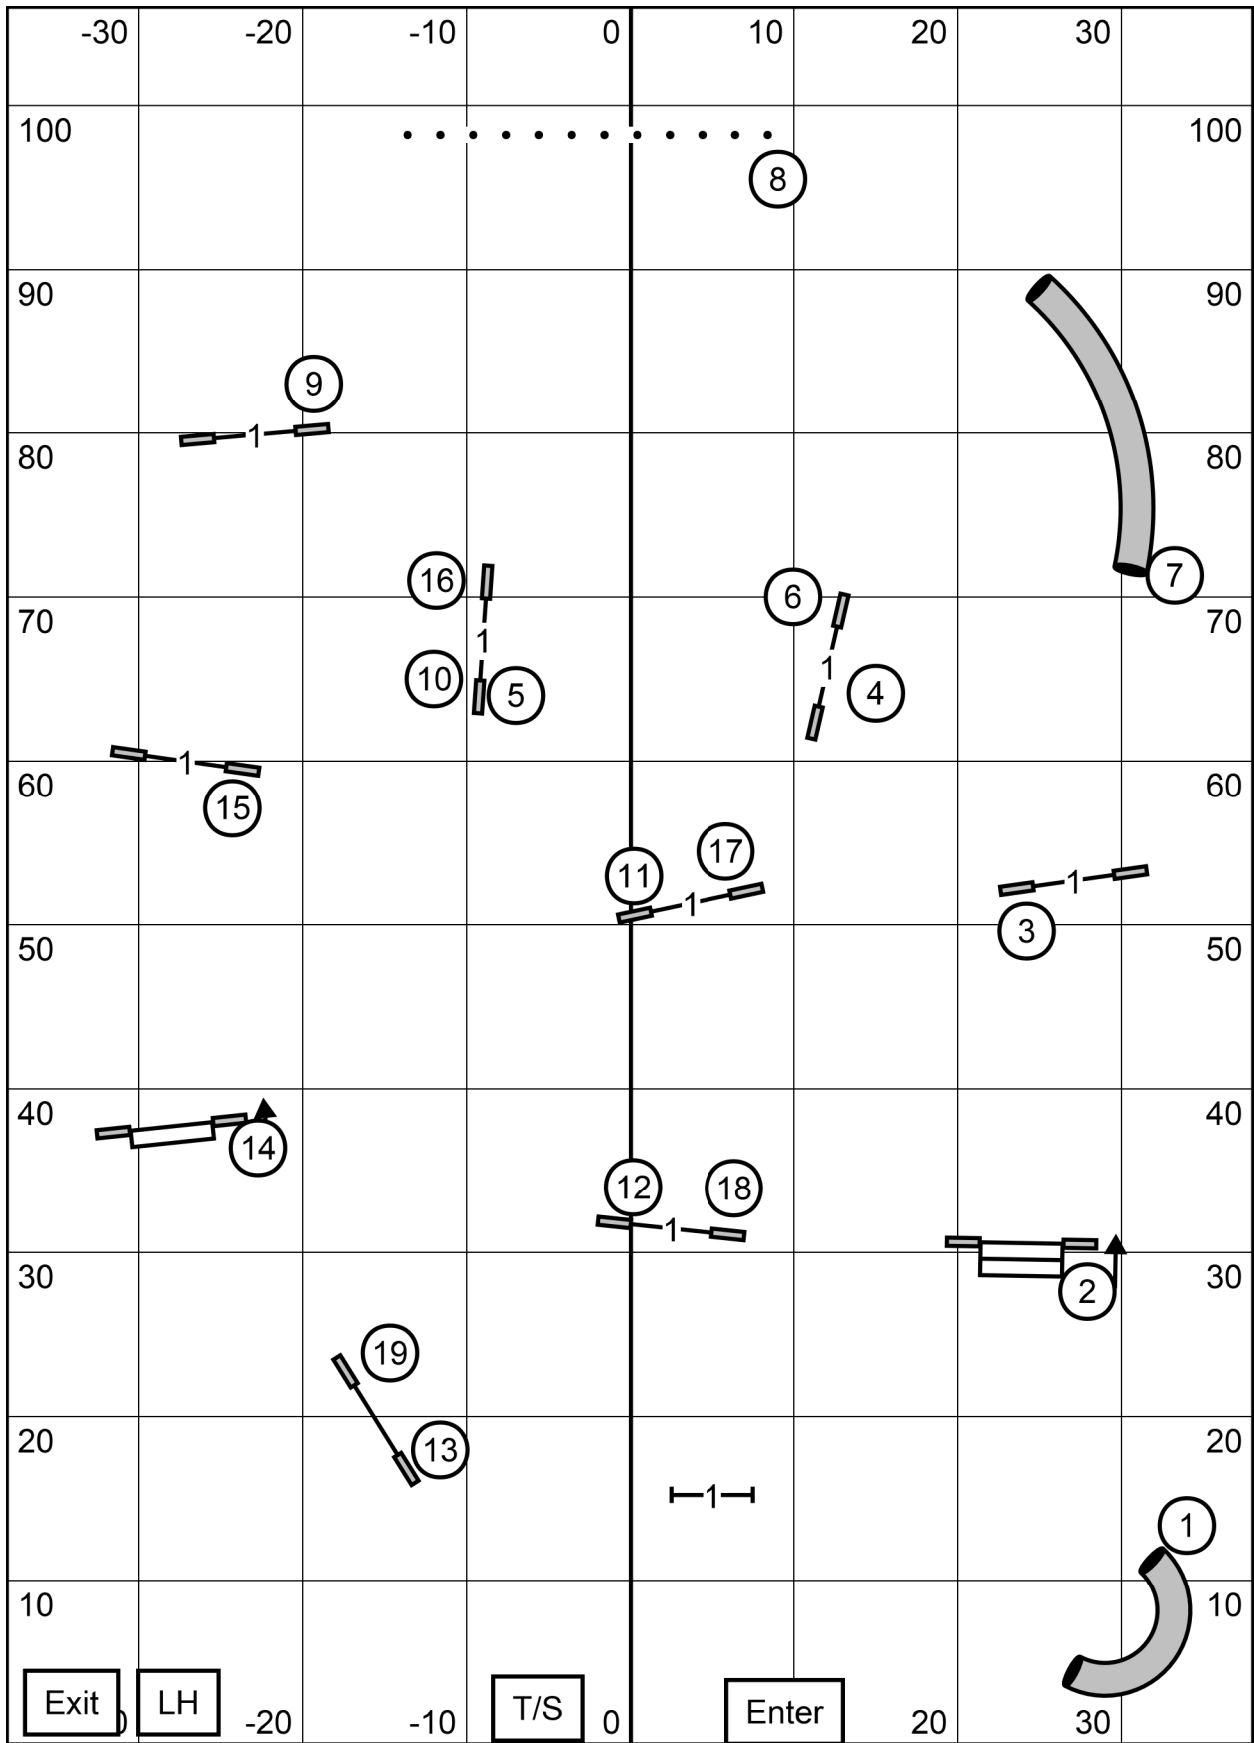

EXC

Granite State Shetland Sheepdog Club of Southeast
New Hampshire Amherst, New Hampshire Inside
on Turf EXC JWW 03/03/2024 C-Josling E-Timing

JWW