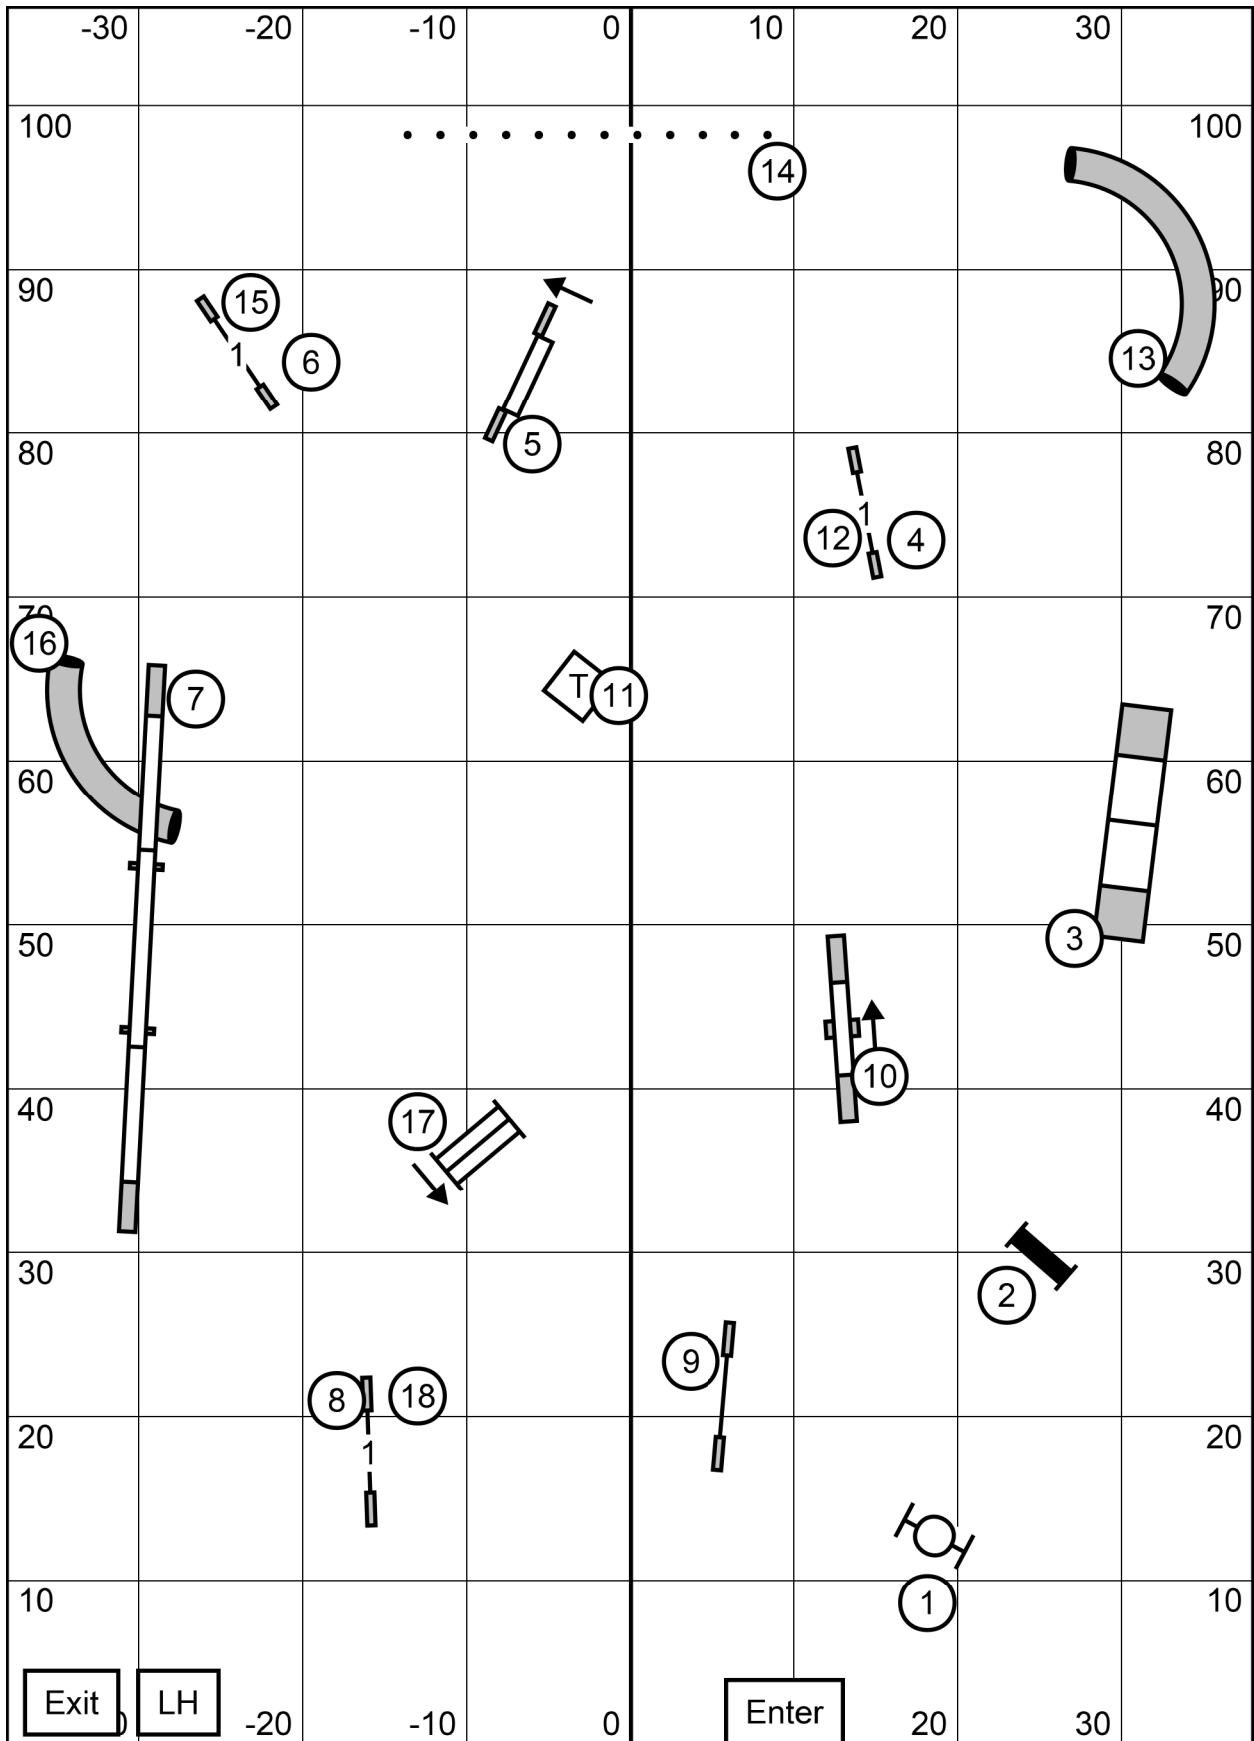

OPN

Granite State Shetland Sheepdog Club of Southeast
New Hampshire Amherst, New Hampshire
Inside on Turf Open STD 03/03/2024 C-Josling E-Timing

STD

T/S