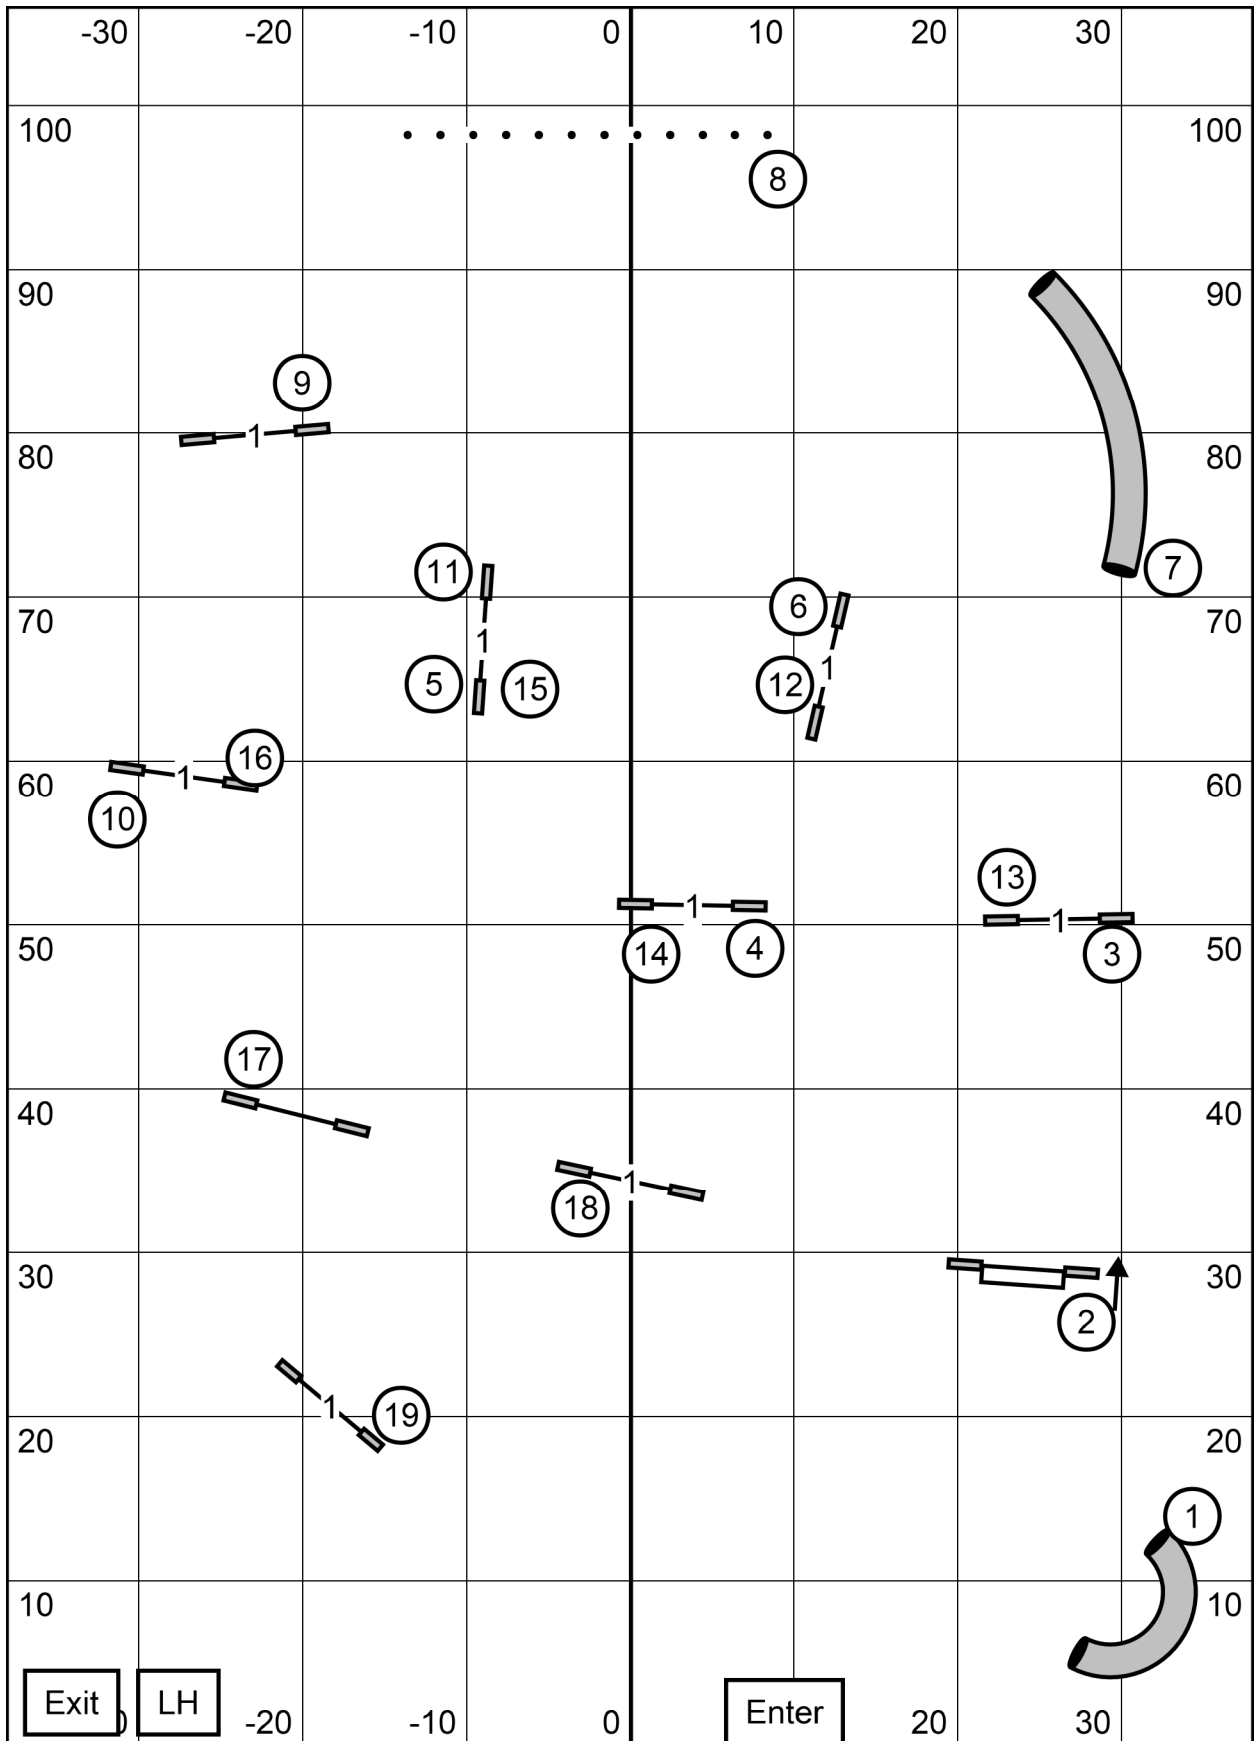

STD

T/S

NOV

Granite State Shetland Sheepdog Club of Southeast
 New Hampshire Amherst, New Hampshire
 Inside on Turf Nov STD 03/03/2024 C-Josling E-Timing

T/S
STD

Exit LH

Enter

PREM