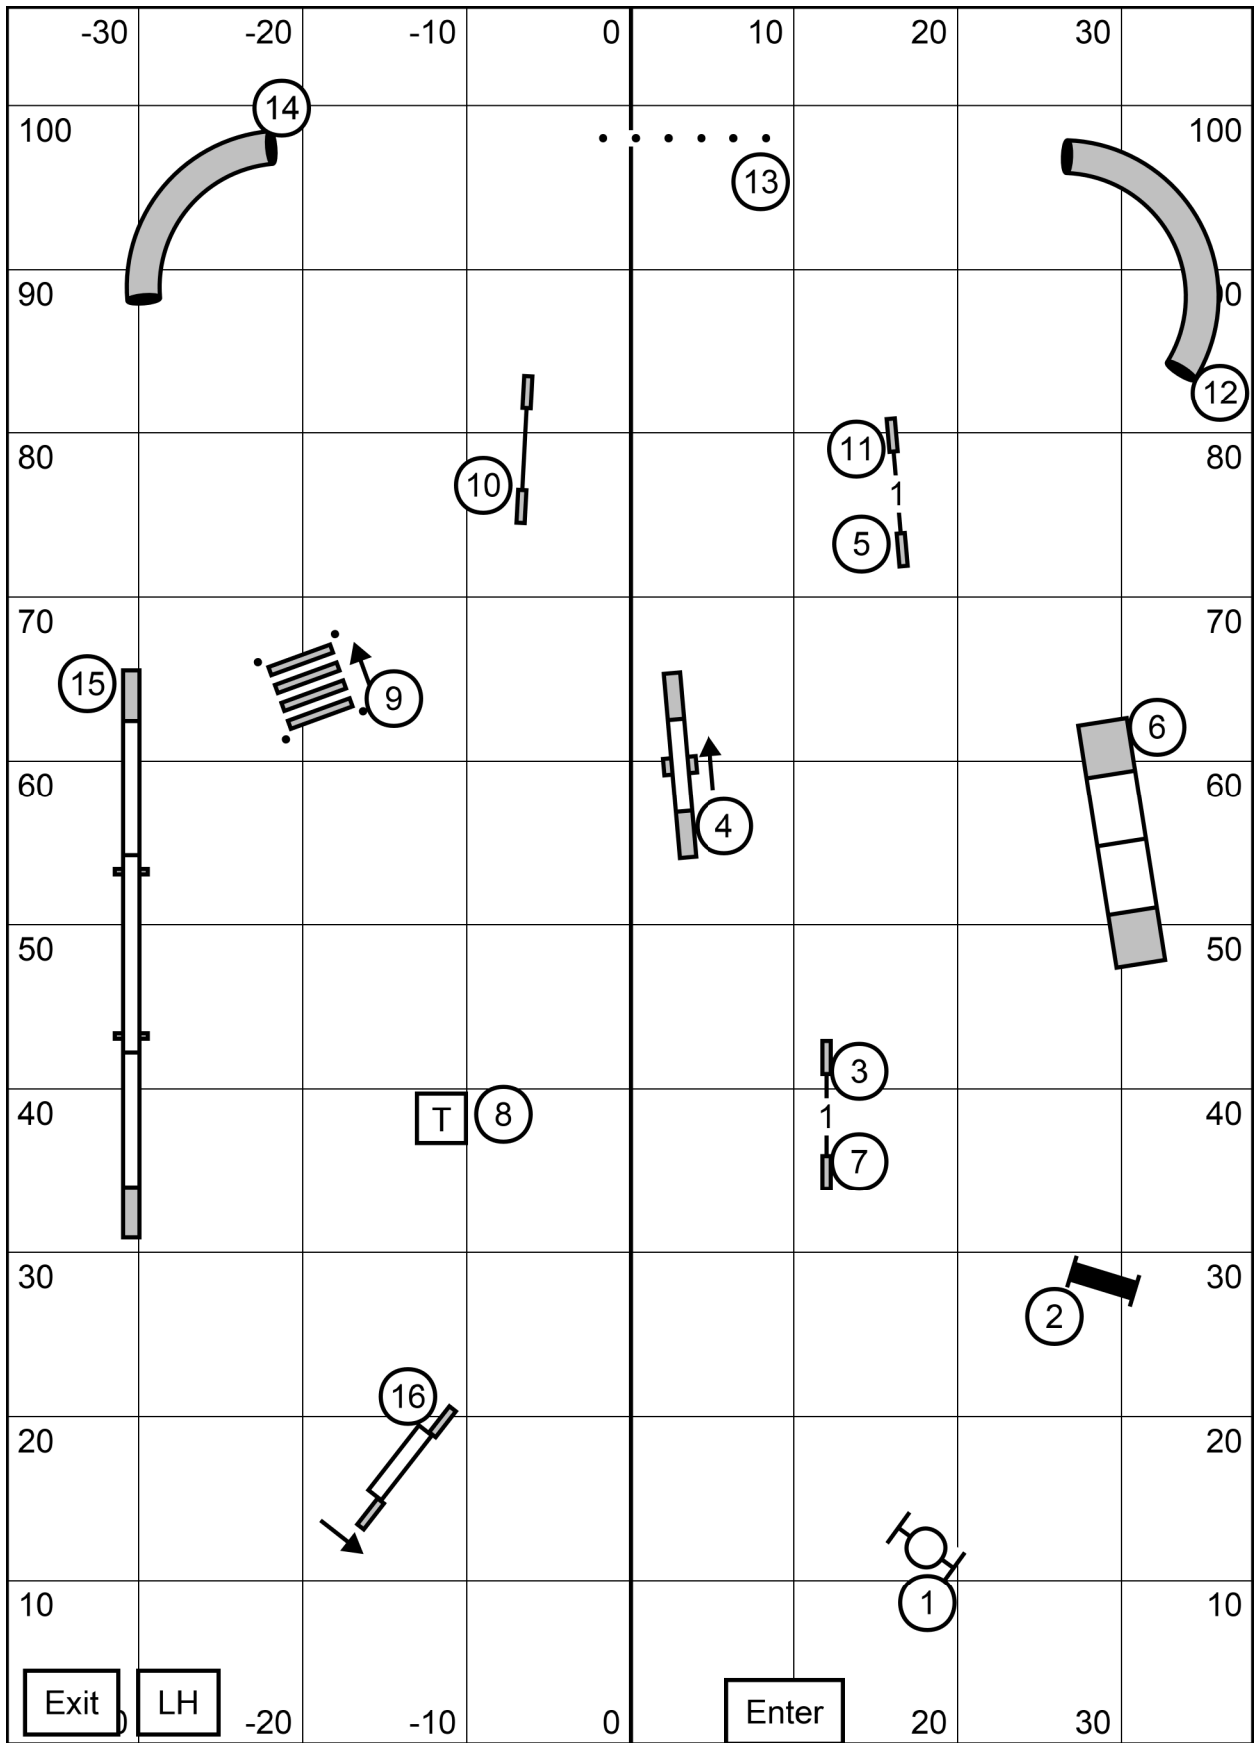

STD

T/S

NOV

Granite State Shetland Sheepdog Club of Southeast
 New Hampshire Amherst, New Hampshire
 Inside on Turf Nov STD 03/03/2024 C-Josling E-Timing

T/S
STD

Exit LH

Enter

PREM