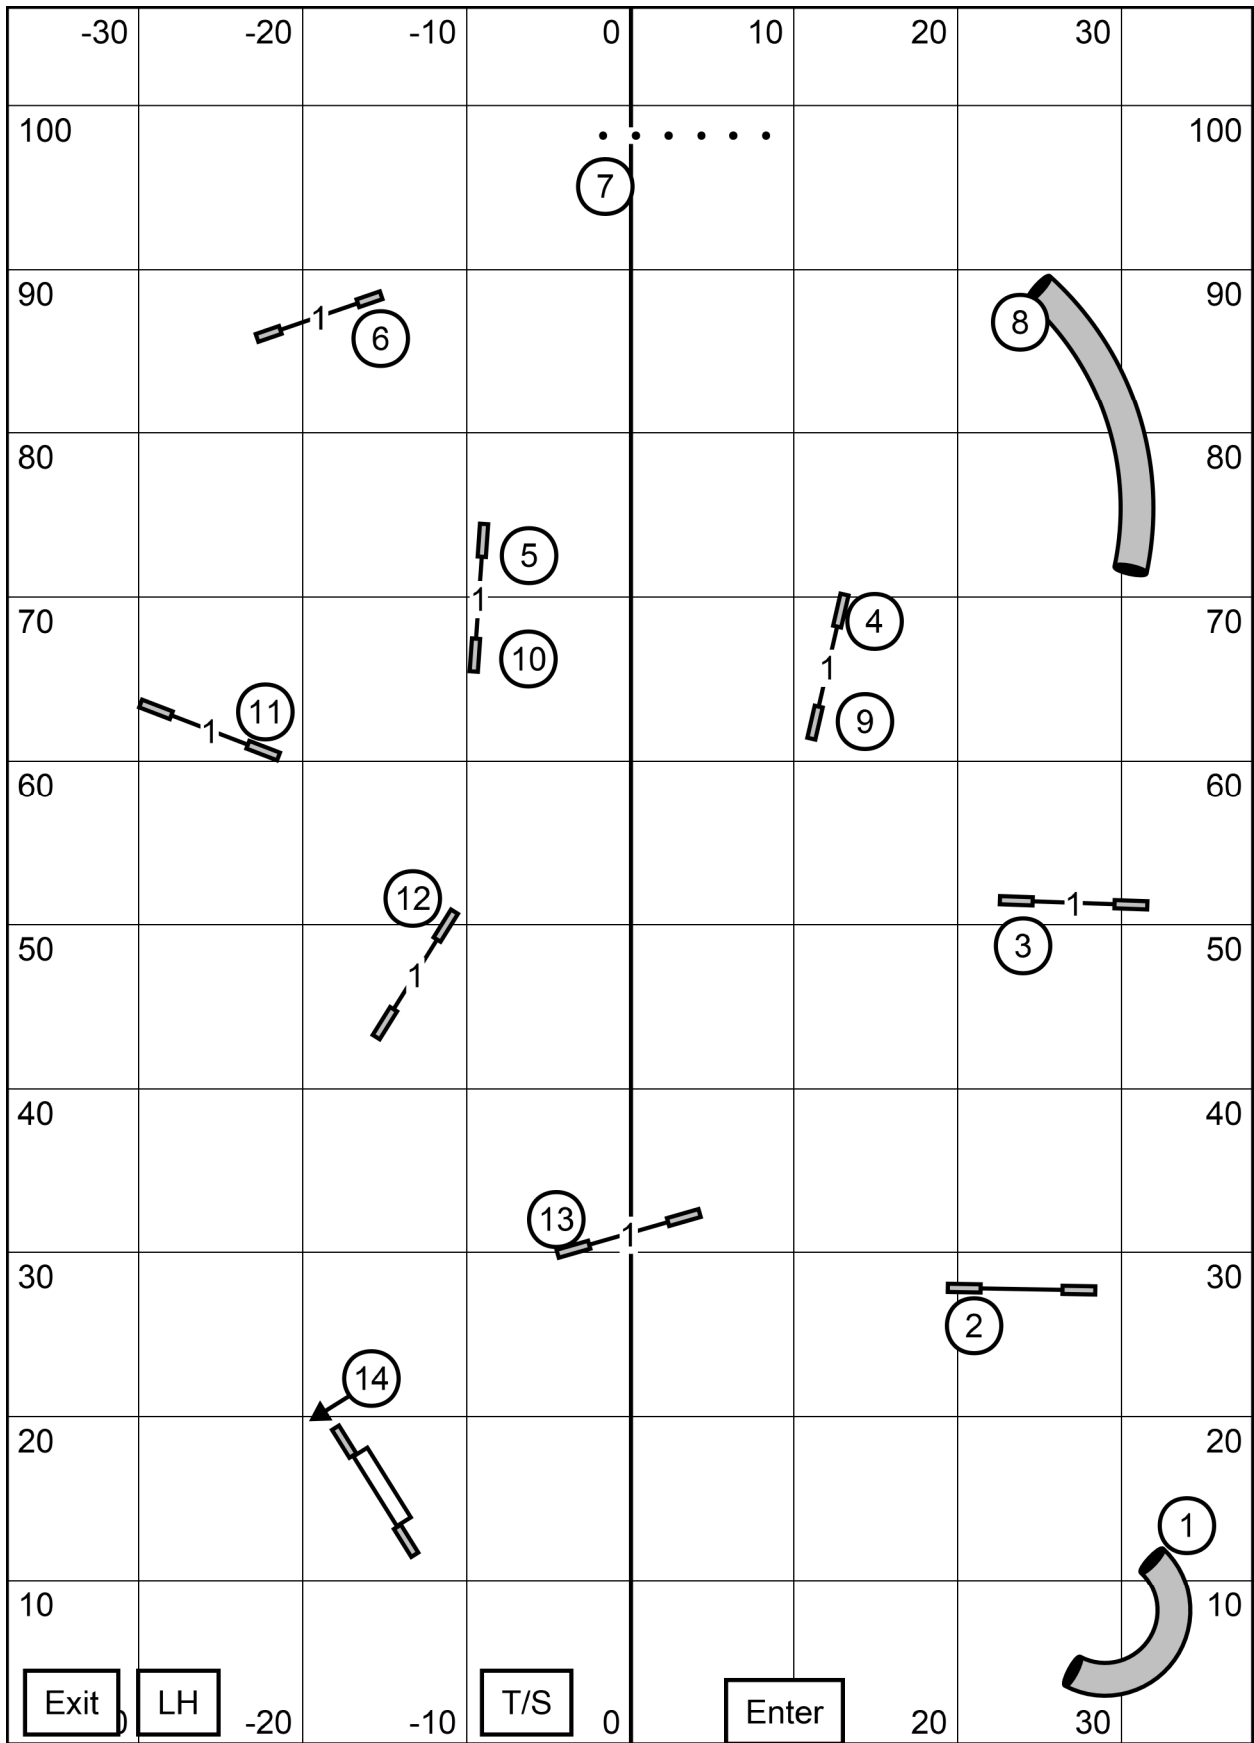

NOV

Granite State Shetland Sheepdog Club of Southeast
New Hampshire Amherst, New Hampshire Inside
on Turf Nov JWW 03/02/2024 C-Josling E-Timing

JWW