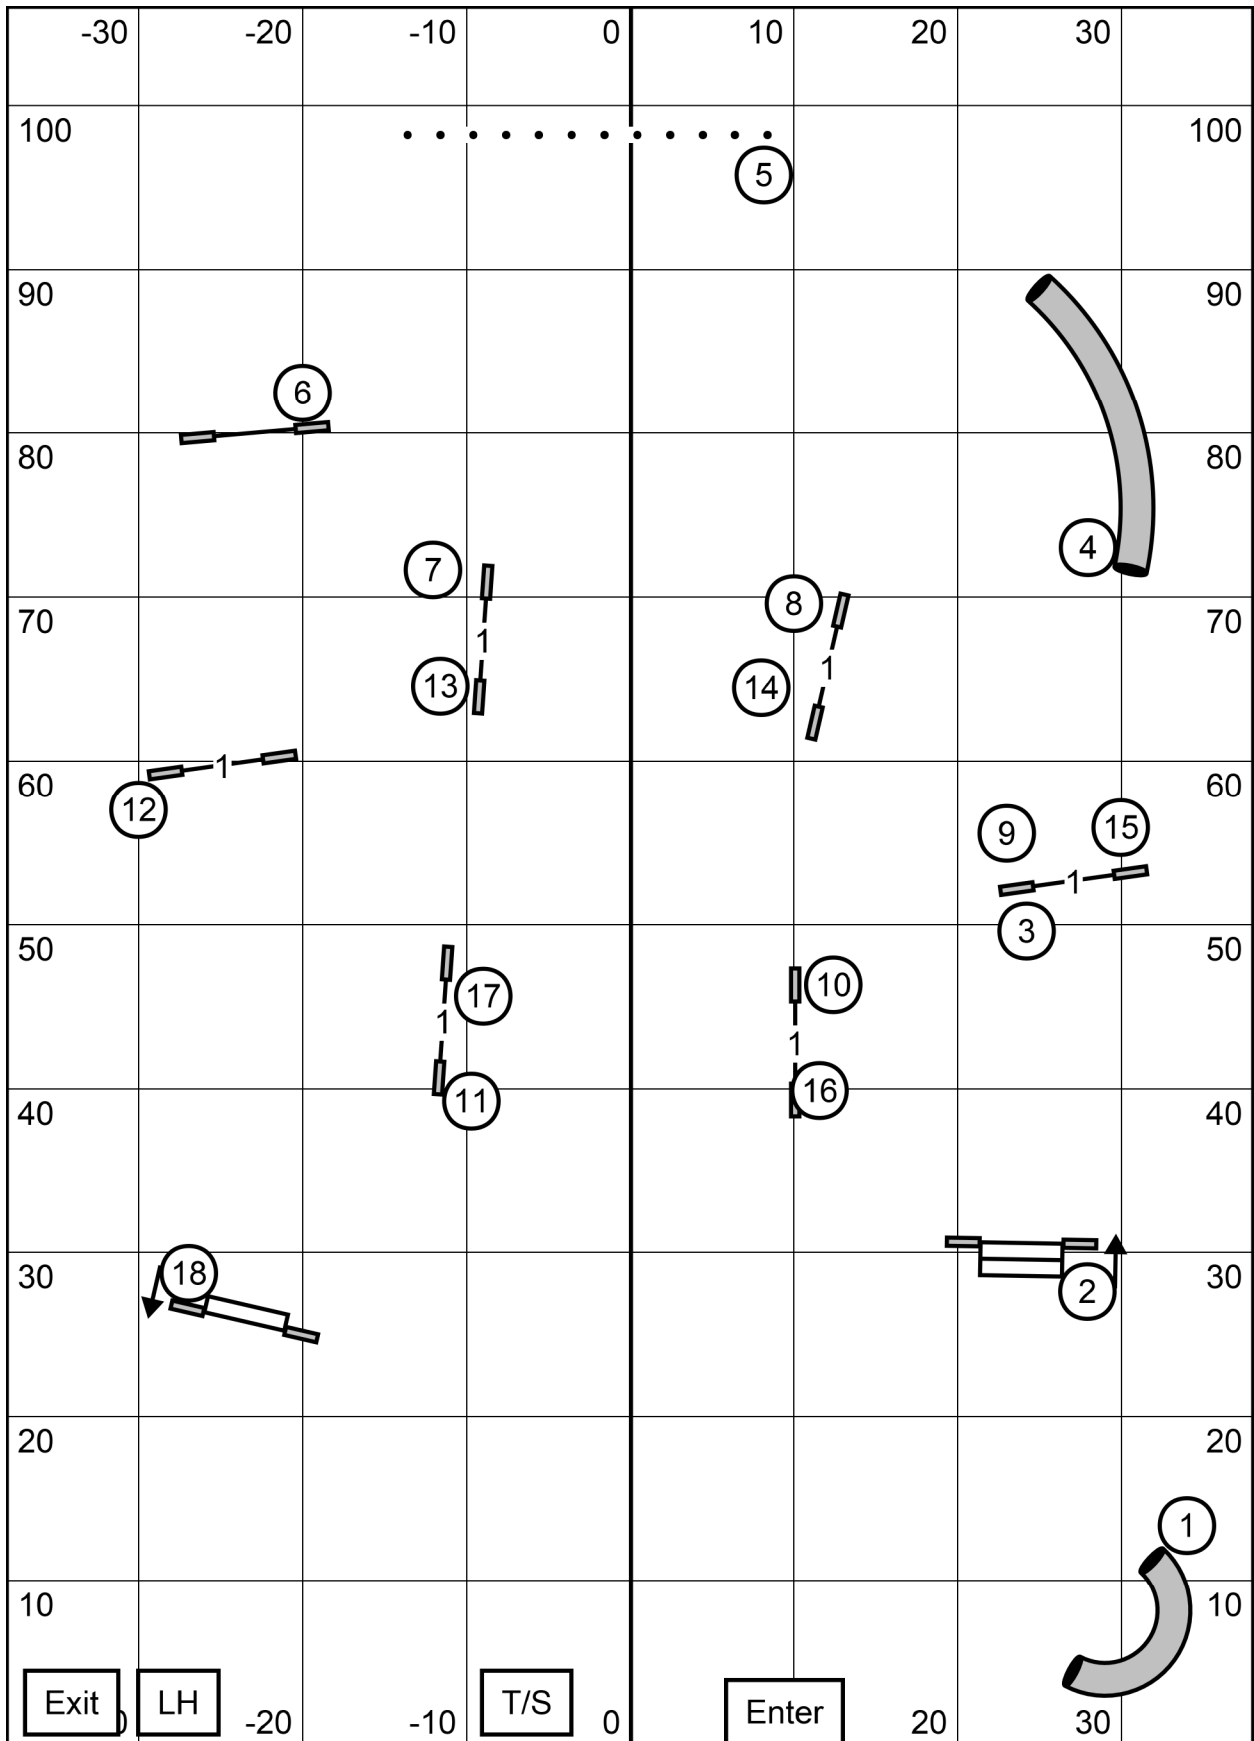

OPN

Granite State Shetland Sheepdog Club of Southeast
New Hampshire Amherst, New Hampshire Inside
on Turf Open JWW 03/03/2024 C-Josling E-Timing

JWW