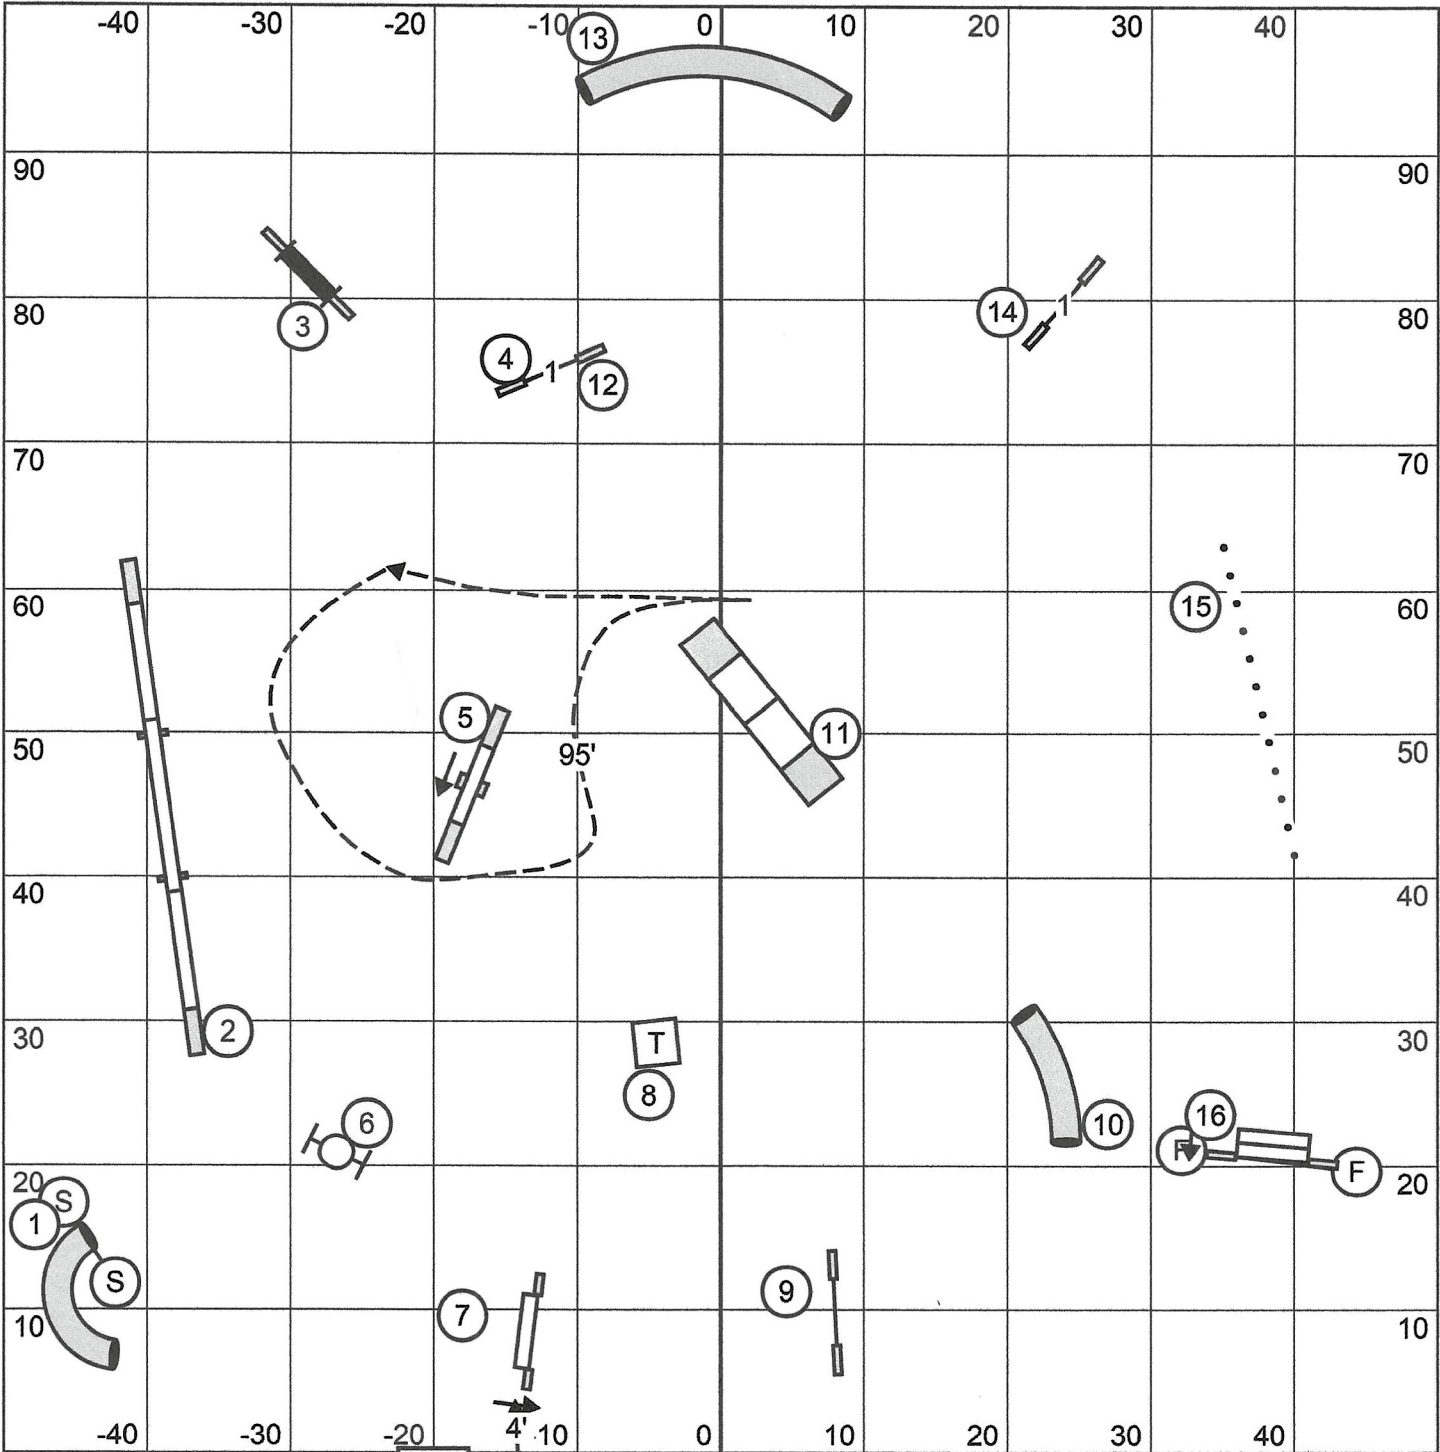

Enter TS **MASTER EXCELLENT STANDARD** Exit

Taconic Hills Kennel Club
 Courses designed by Sherry Spivey
 Judge Christy Chilcott
 Saturday March 16, 2024

Enter

TS

Exit

OPEN STANDARD

Taconic Hills Kennel Club
 Courses designed by Sherry Spivey
 Judge Christy Chilcott
 Saturday March 16, 2024

Enter

TS

T2B

Taconic Hills Kennel Club
 Courses designed by Sherry Spivey
 Judge Christy Chilcott
 Saturday March 16, 2024

Exit

Enter

TS

MASTER EXCELLENT JWW

Exit

Taconic Hills Kennel Club
 Courses designed by Sherry Spivey
 Judge Christy Chilcott
 Saturday March 16, 2024