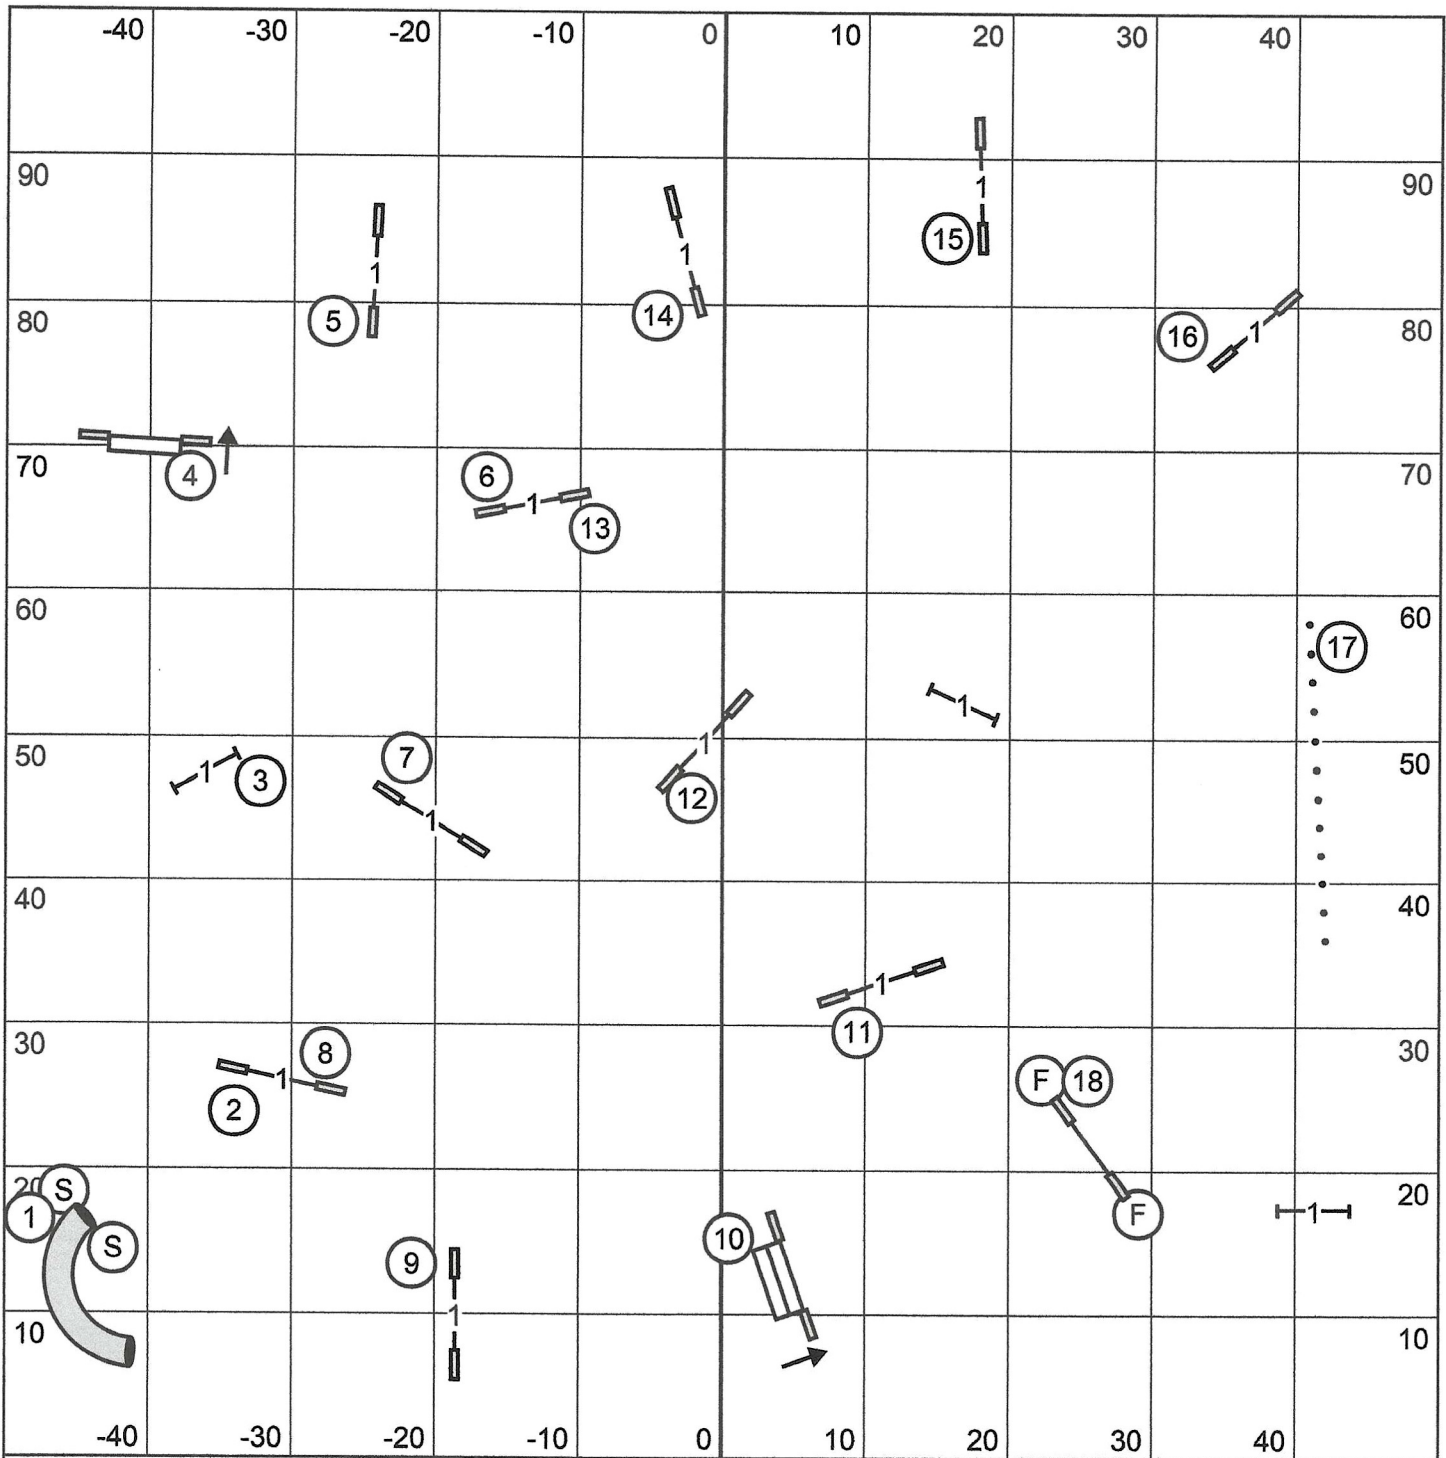

Enter TS **MASTER EXCELLENT STANDARD** Exit

Taconic Hills Kennel Club
 Courses designed by Sherry Spivey
 Judge Christy Chilcott
 Saturday March 16, 2024

Enter

TS

Exit

OPEN STANDARD

Taconic Hills Kennel Club
 Courses designed by Sherry Spivey
 Judge Christy Chilcott
 Saturday March 16, 2024

Enter

TS

T2B

Taconic Hills Kennel Club
 Courses designed by Sherry Spivey
 Judge Christy Chilcott
 Saturday March 16, 2024

Exit

Enter

TS

MASTER EXCELLENT JWW

Exit

Taconic Hills Kennel Club
 Courses designed by Sherry Spivey
 Judge Christy Chilcott
 Saturday March 16, 2024