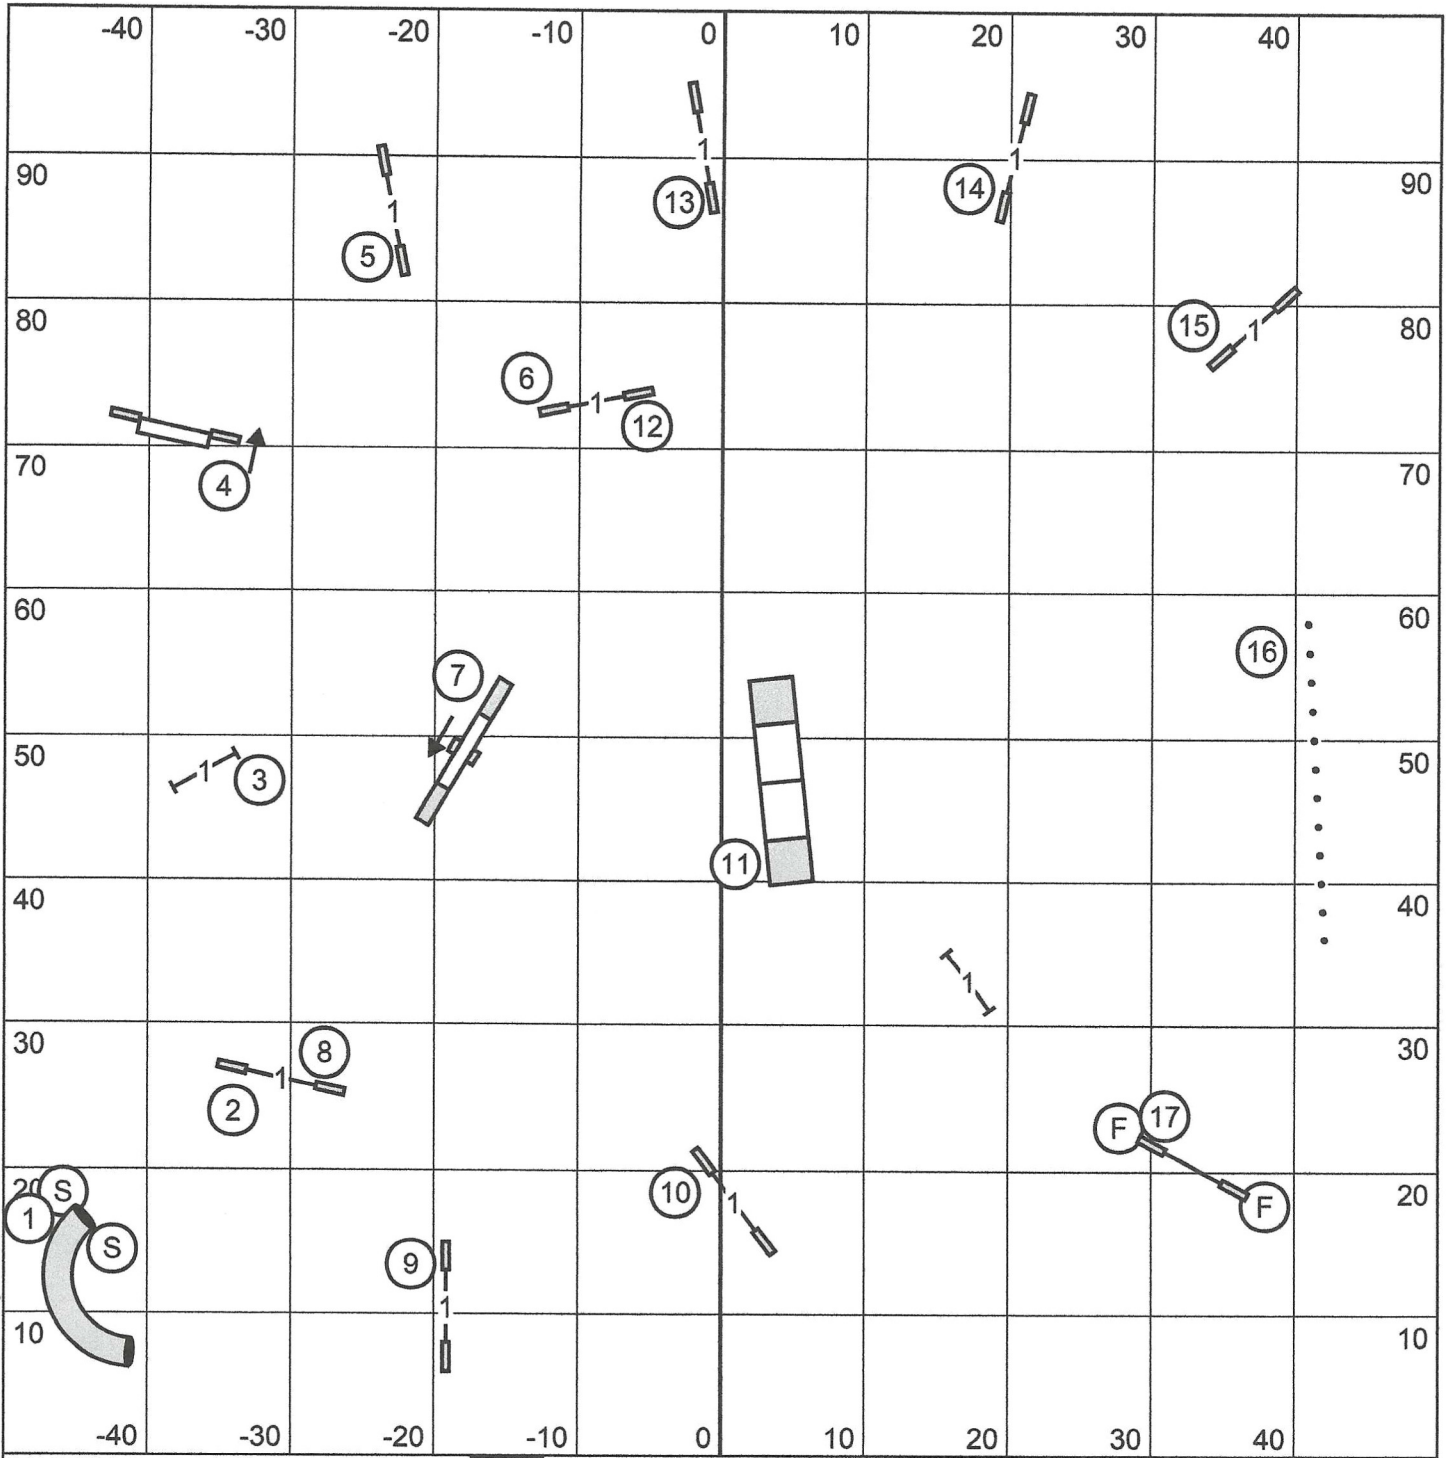

Enter TS **MASTER EXCELLENT STANDARD** Exit

Taconic Hills Kennel Club
 Courses designed by Sherry Spivey
 Judge Christy Chilcott
 Saturday March 16, 2024

Enter

TS

Exit

OPEN STANDARD

Taconic Hills Kennel Club
 Courses designed by Sherry Spivey
 Judge Christy Chilcott
 Saturday March 16, 2024

Enter

TS

T2B

Taconic Hills Kennel Club
 Courses designed by Sherry Spivey
 Judge Christy Chilcott
 Saturday March 16, 2024

Exit

Enter

TS

MASTER EXCELLENT JWW

Exit

Taconic Hills Kennel Club
 Courses designed by Sherry Spivey
 Judge Christy Chilcott
 Saturday March 16, 2024