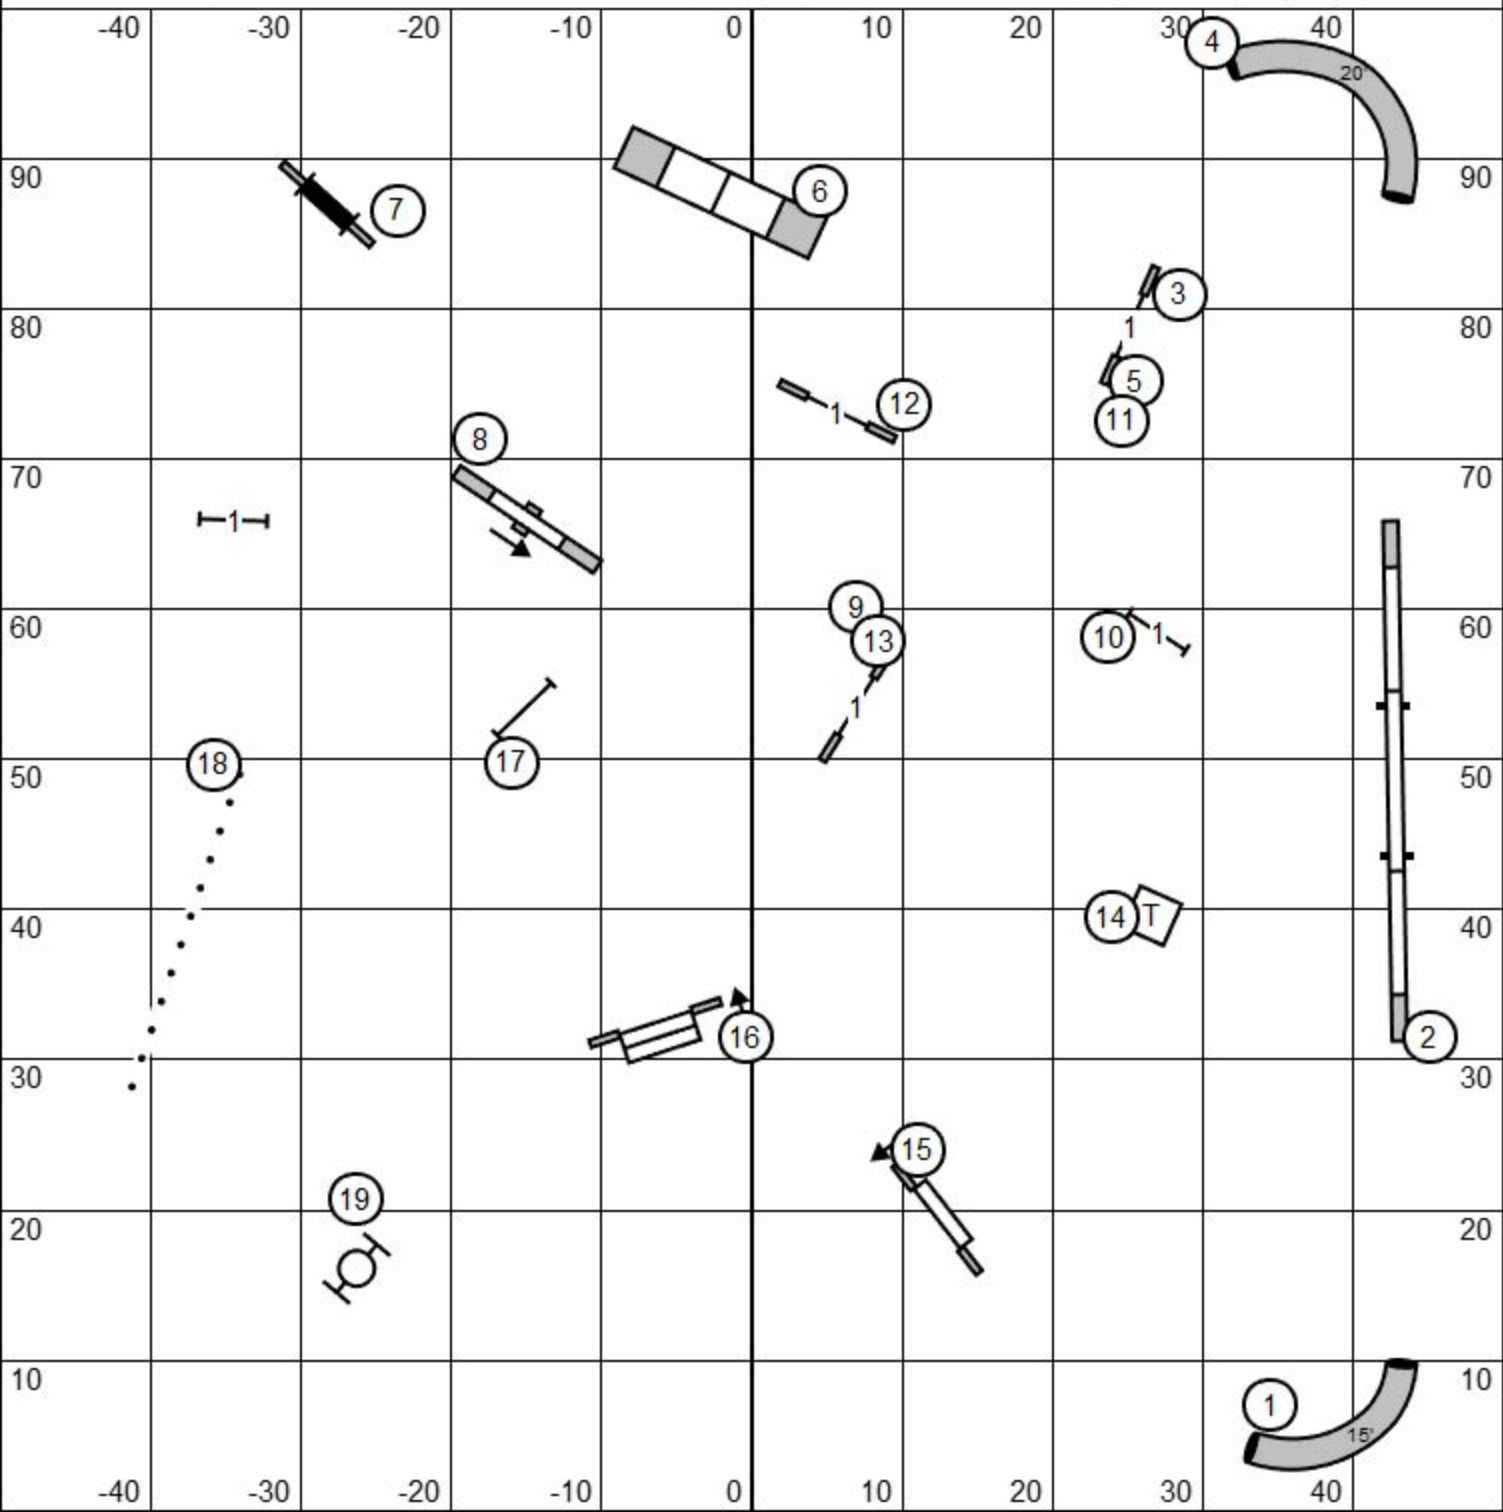

Scottish Terrier Club of Greater New York
Premier & P Standard
Pamela Sturtz

Saturday 6-29-24
Indoors on Turf
Dog's Time _____

Scottish Terrier Club of Greater New York
Master/Ex & P Standard
Pamela Sturtz

Saturday 6-29-24
Indoors on Turf
Score _____

Yardage _____
SCT _____
Dog's Time _____

Scottish Terrier Club of Greater New York
Open & P Standard
Pamela Sturtz

Saturday 6-29-24
Indoors on Turf
Score _____