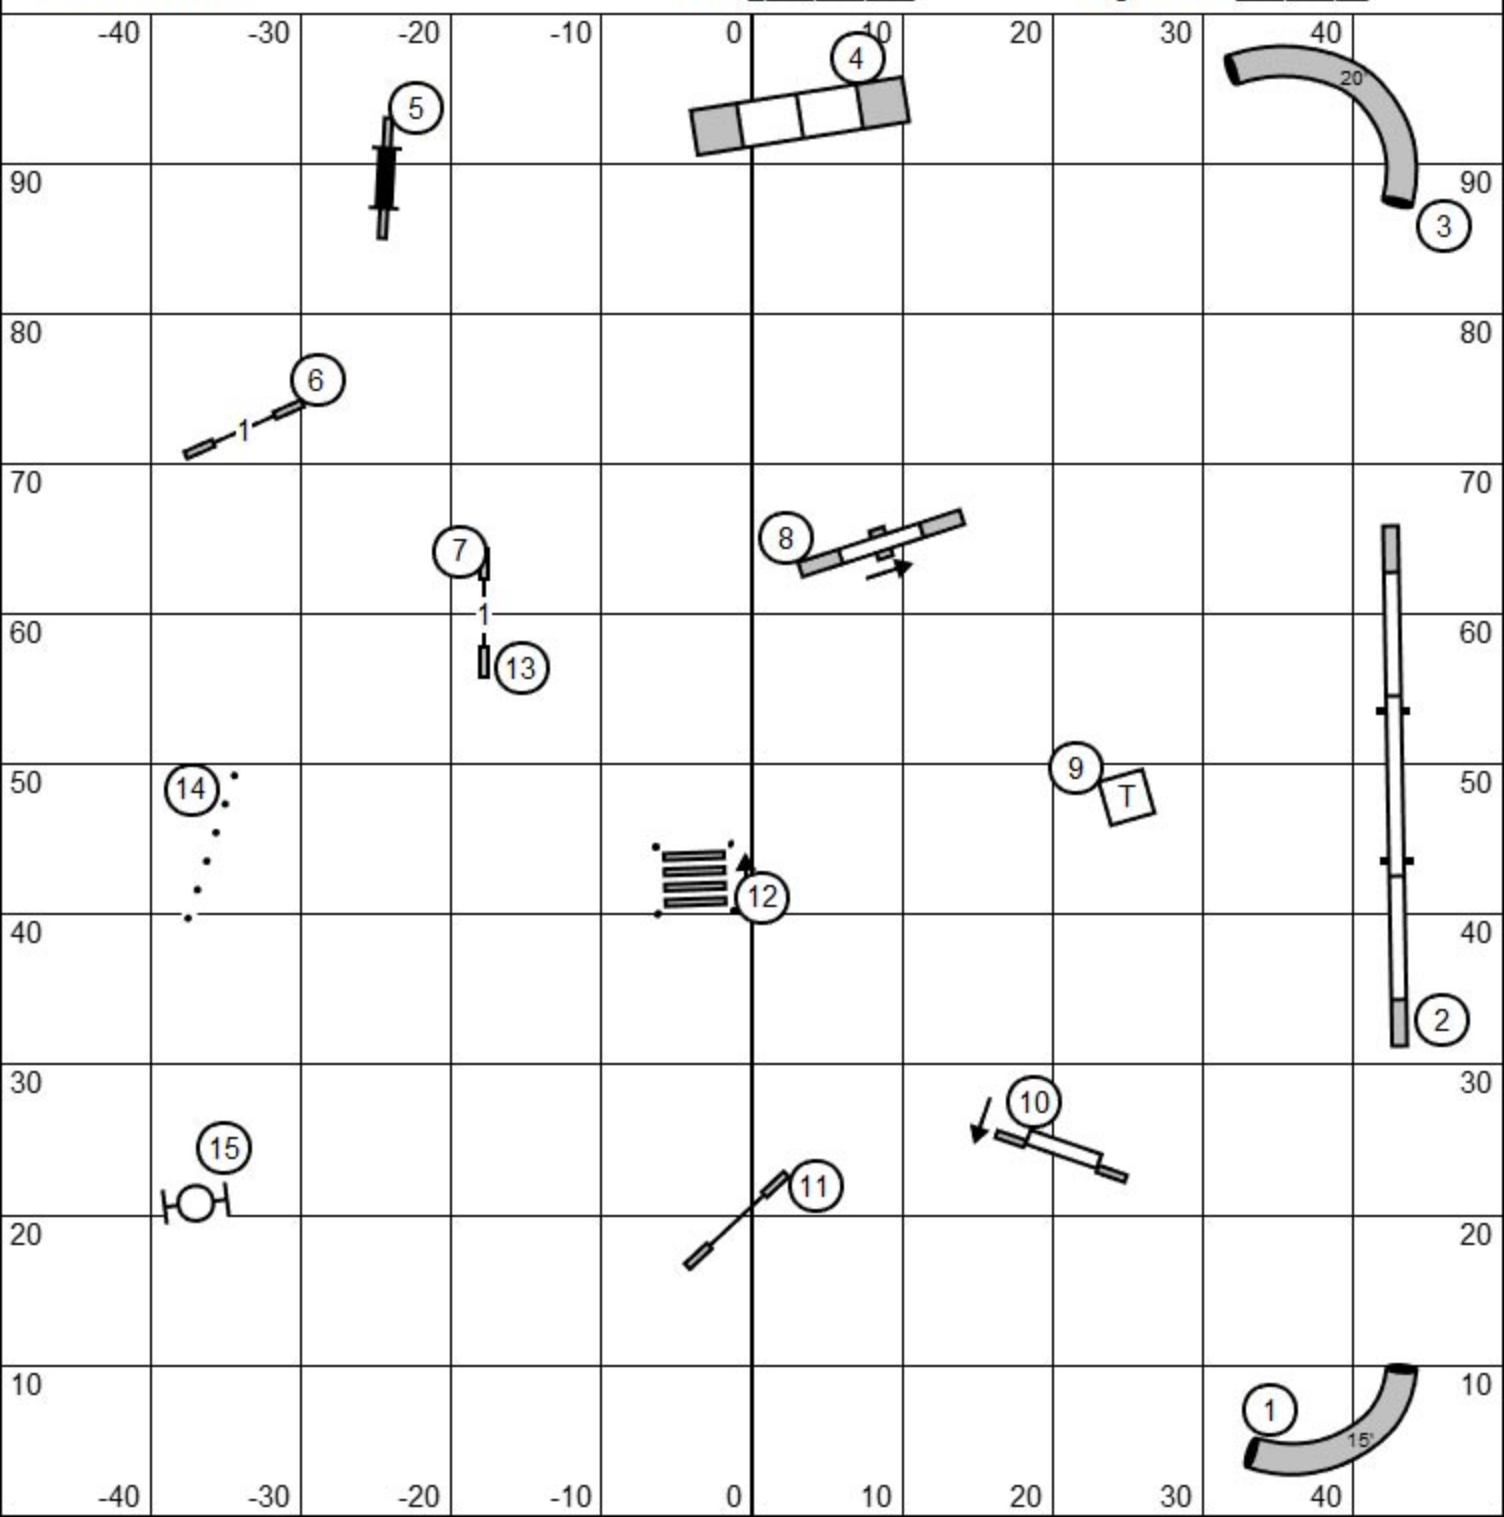

Scottish Terrier Club of Greater New York
Novice A, B & P Standard
Pamela Sturtz

Saturday 6-29-24
Indoors on Turf
Score _____

Yardage _____
SCT _____
Dog's Time _____