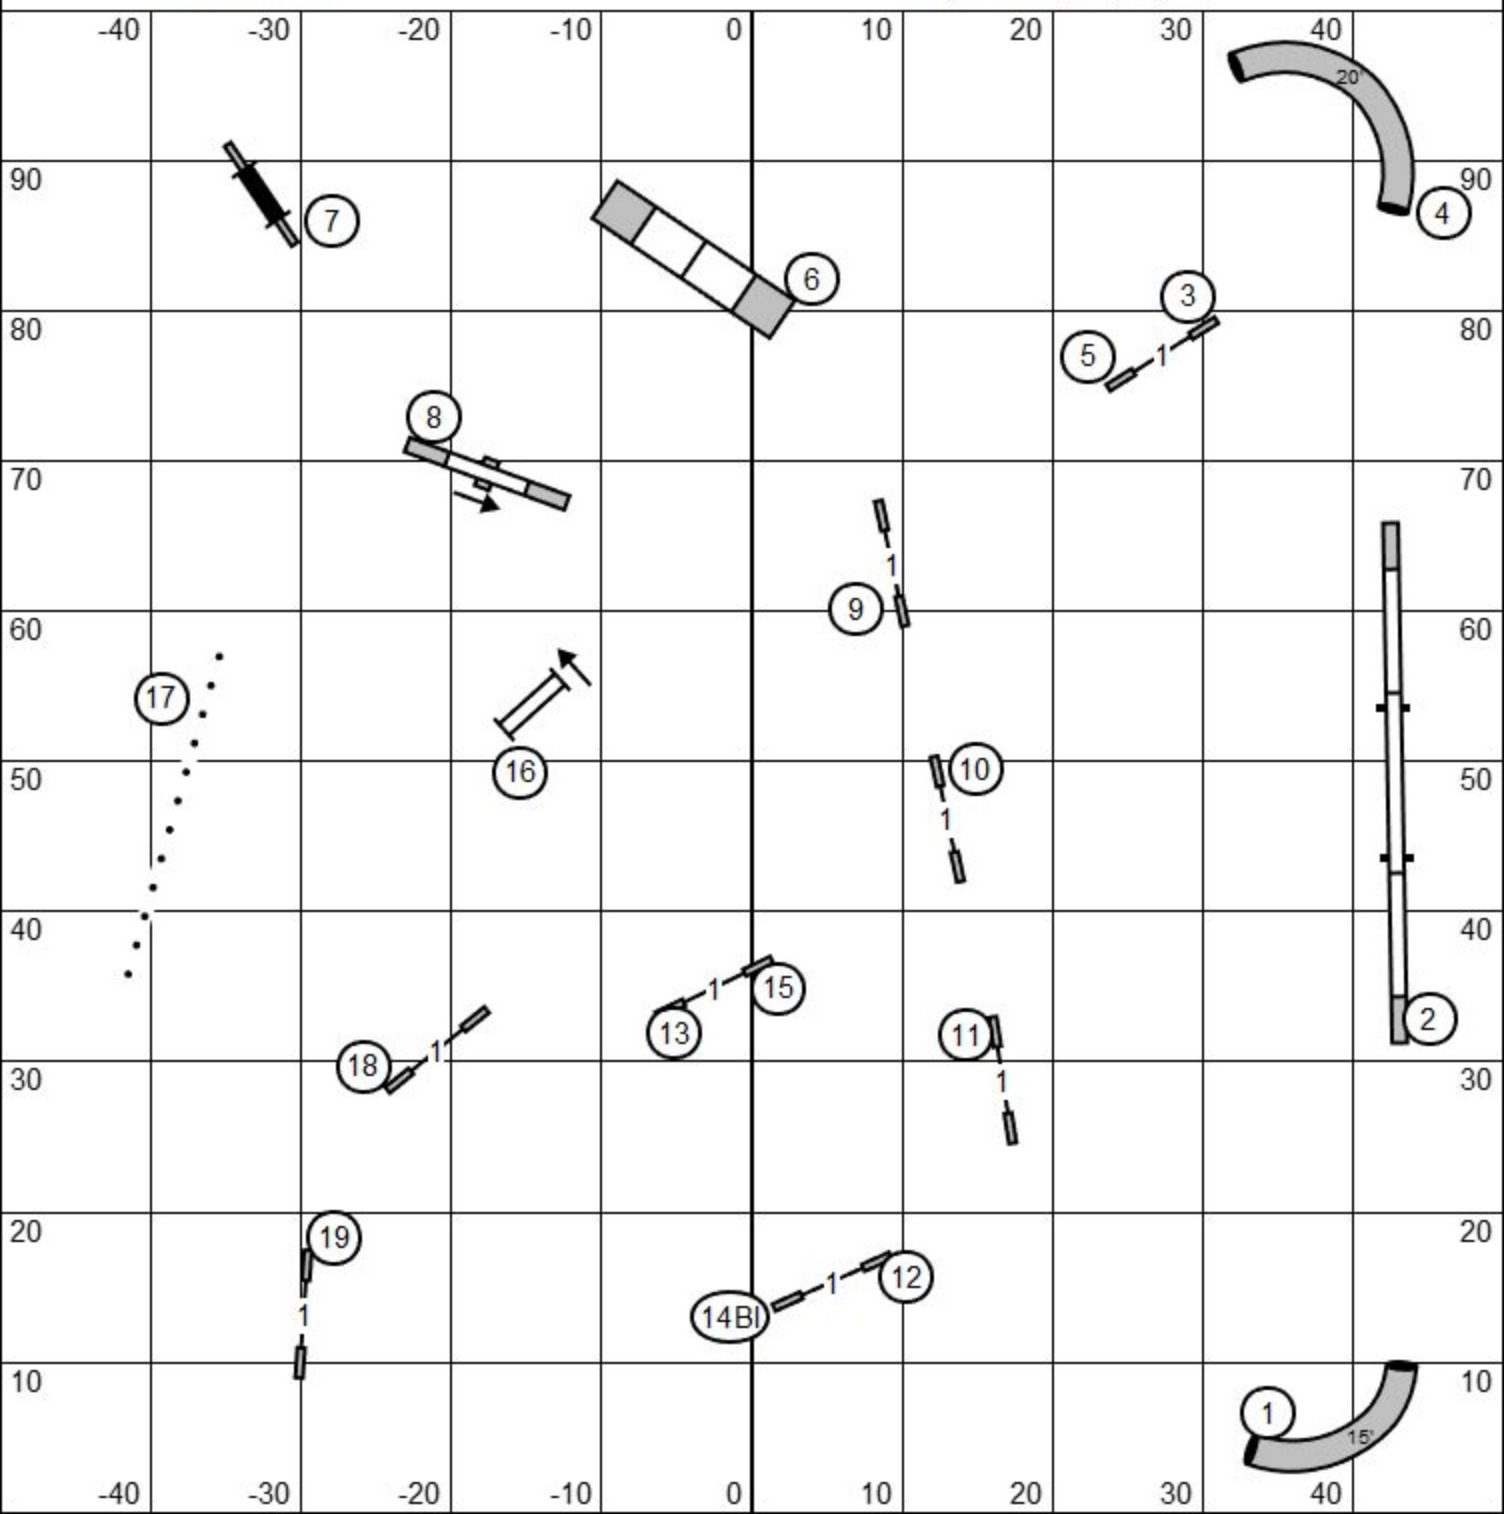

Scottish Terrier Club of Greater New York
Premier & P Standard
Pamela Sturtz

Saturday 6-29-24
Indoors on Turf
Dog's Time _____

Scottish Terrier Club of Greater New York
Master/Ex & P Standard
Pamela Sturtz

Saturday 6-29-24
Indoors on Turf
Score _____

Yardage _____
SCT _____
Dog's Time _____

Scottish Terrier Club of Greater New York
Open & P Standard
Pamela Sturtz

Saturday 6-29-24
Indoors on Turf
Score _____