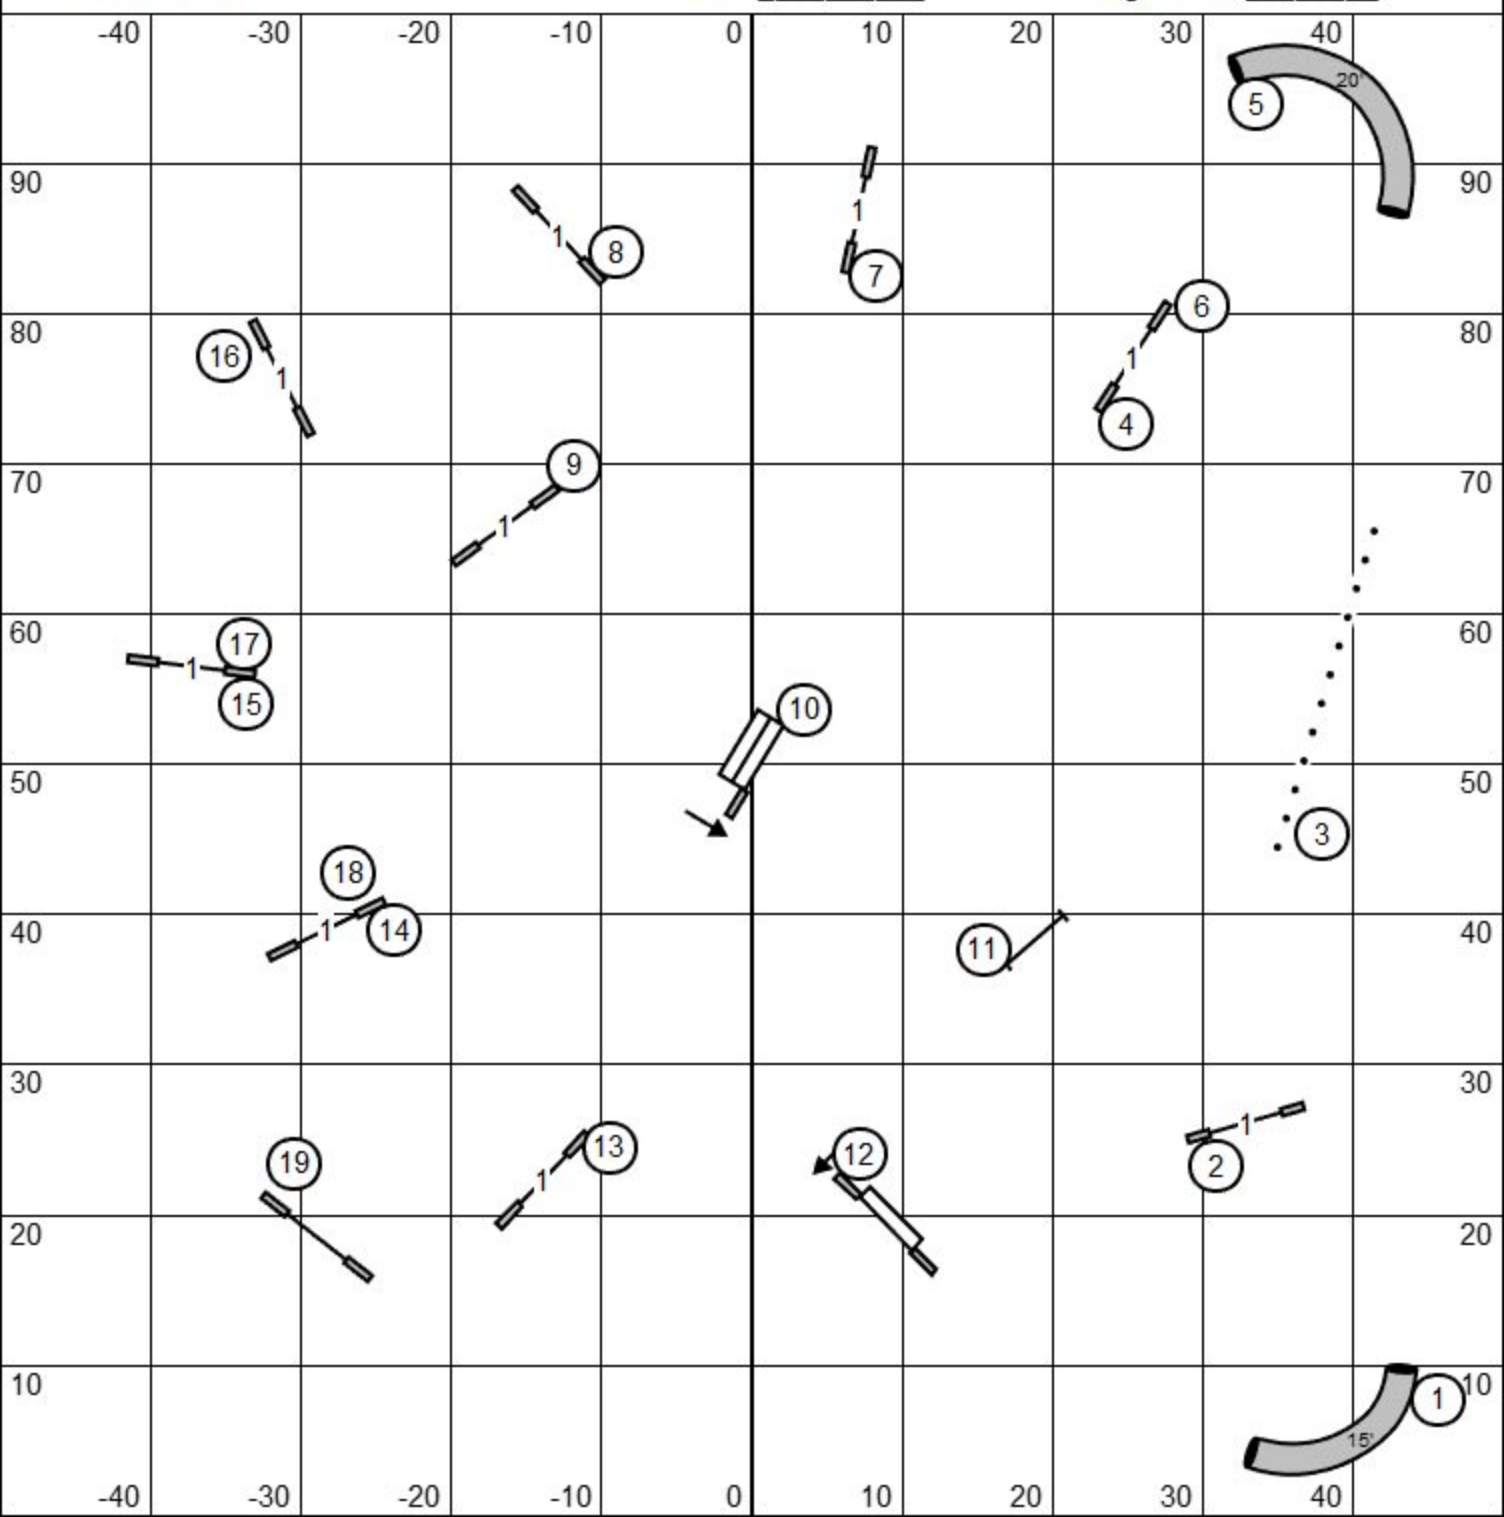

Scottish Terrier Club of Greater New York
Master/Ex & P JWW
Pamela Sturtz

Saturday 6-29-24
Indoors on Turf
Score _____

Yardage _____
SCT _____
Dog's Time _____