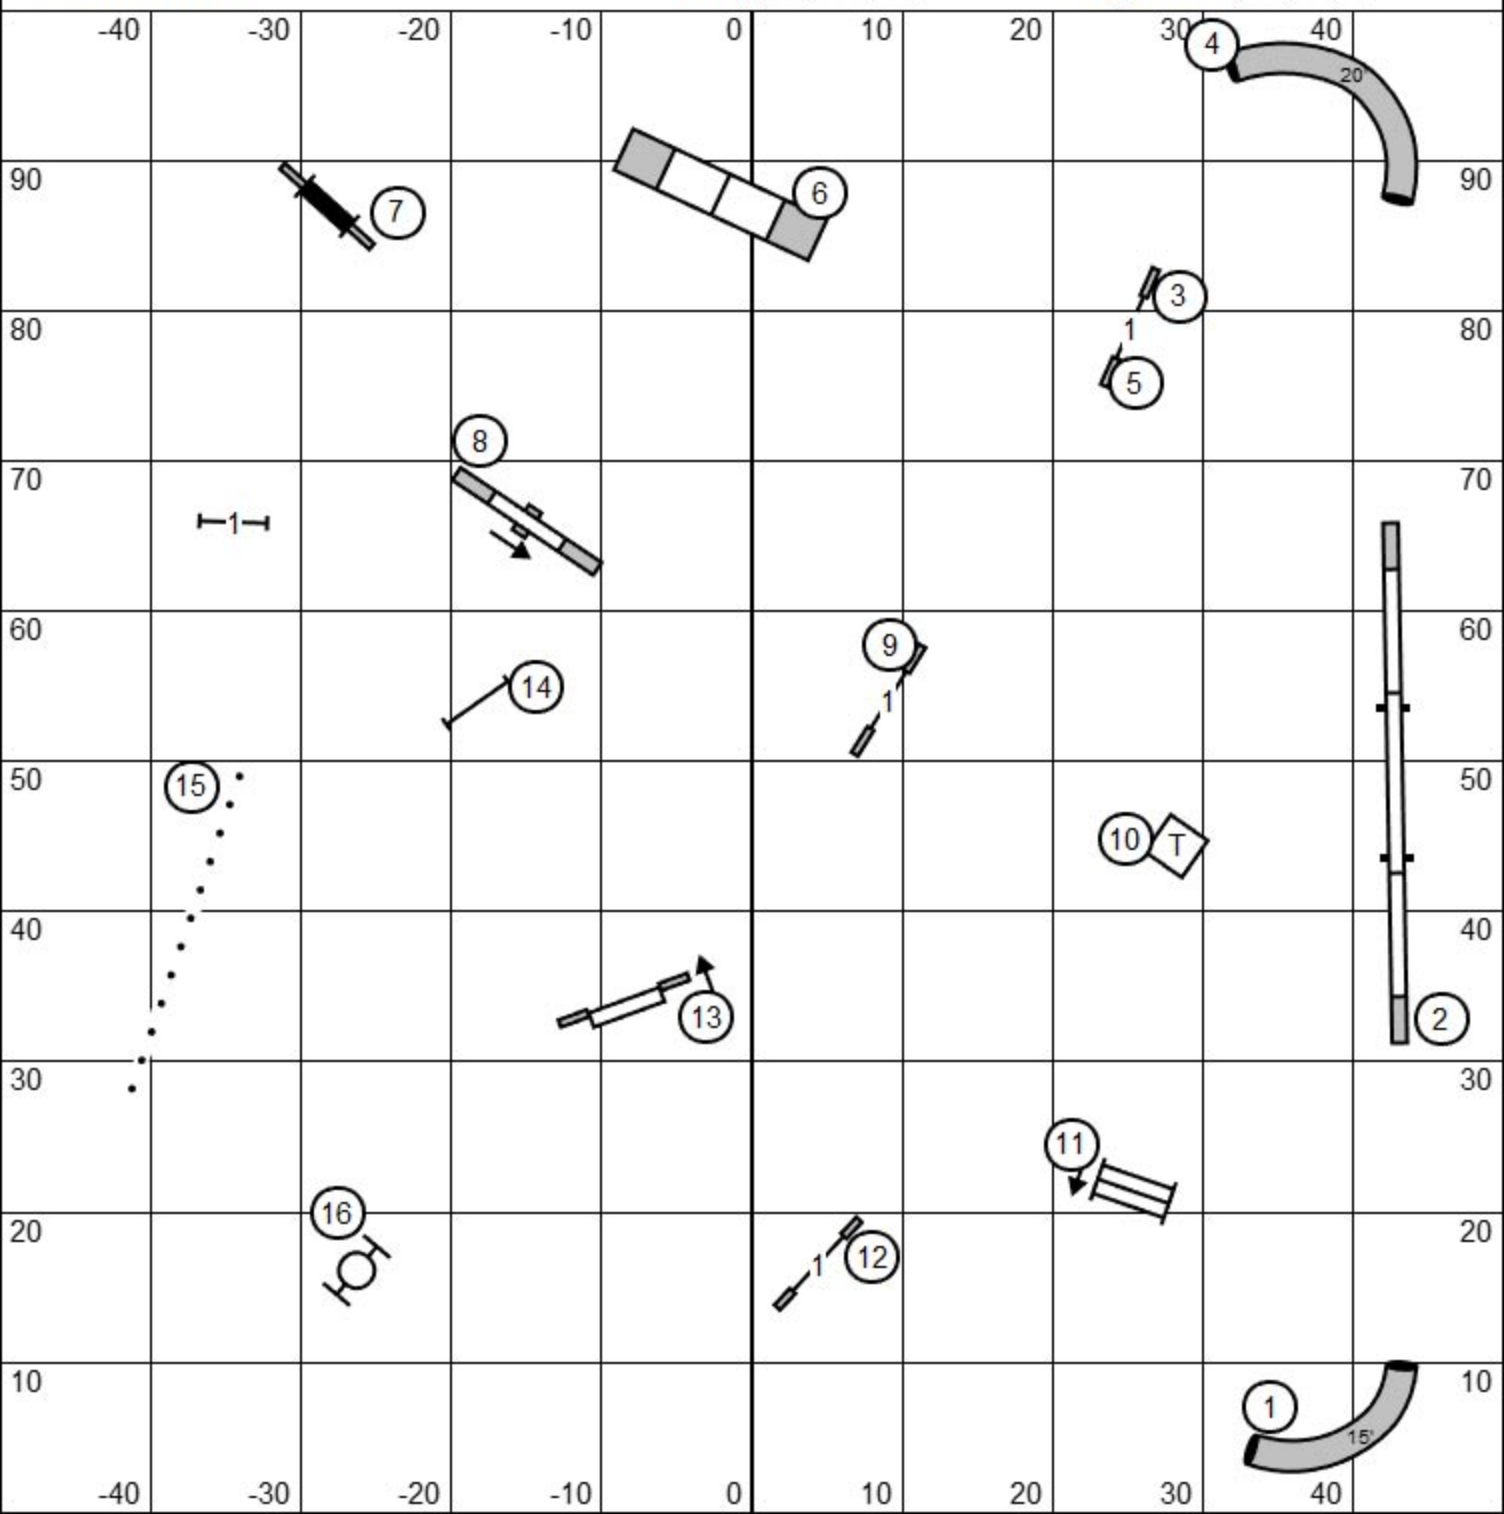

Scottish Terrier Club of Greater New York
Open & P Standard
Pamela Sturtz

Saturday 6-29-24
Indoors on Turf
Score _____

Yardage _____
SCT _____
Dog's Time _____