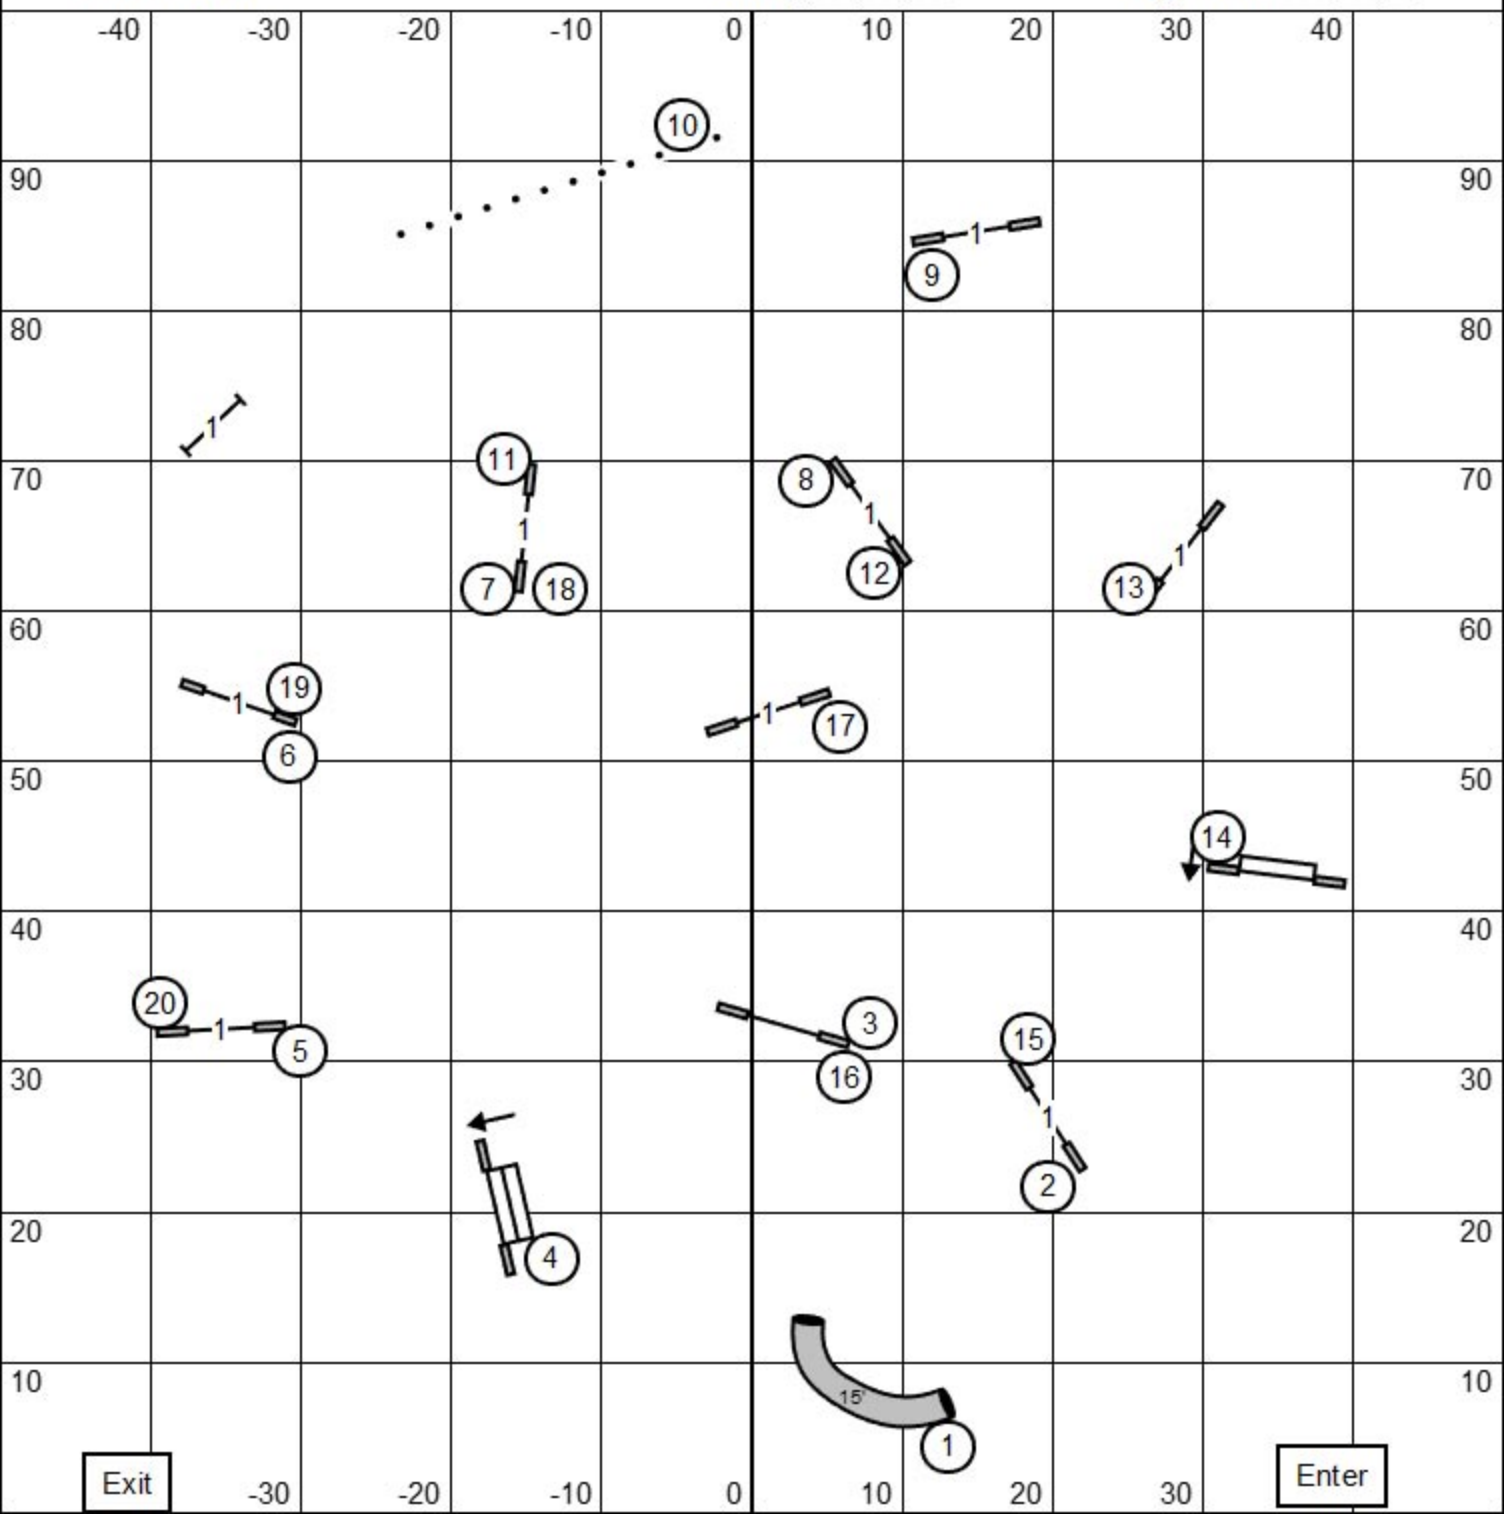

Scottish Terrier Club of Greater New York
Master/Ex & P JWW
Pamela Sturtz

Sunday 6-30-24
Indoors on Turf
Score _____

Yardage _____
SCT _____
Dog's Time _____

Scottish Terrier Club of Greater New York
Open & P JWW
Pamela Sturtz

Sunday 6-30-24
Indoors on Turf
Score _____

Yardage _____
SCT _____
Dog's Time _____

Scottish Terrier Club of Greater New York
Novice A, B & P JWW
Pamela Sturtz

Sunday 6-30-24
Indoors on Turf
Score _____

Yardage _____
SCT _____
Dog's Time _____

Scottish Terrier Club of Greater New York
Master/Ex & P Standard
Pamela Sturtz

Sunday 6-30-24
Indoors on Turf
Score _____

Yardage _____
SCT _____
Dog's Time _____

Scottish Terrier Club of Greater New York
Novice A, B & P Standard
Pamela Sturtz