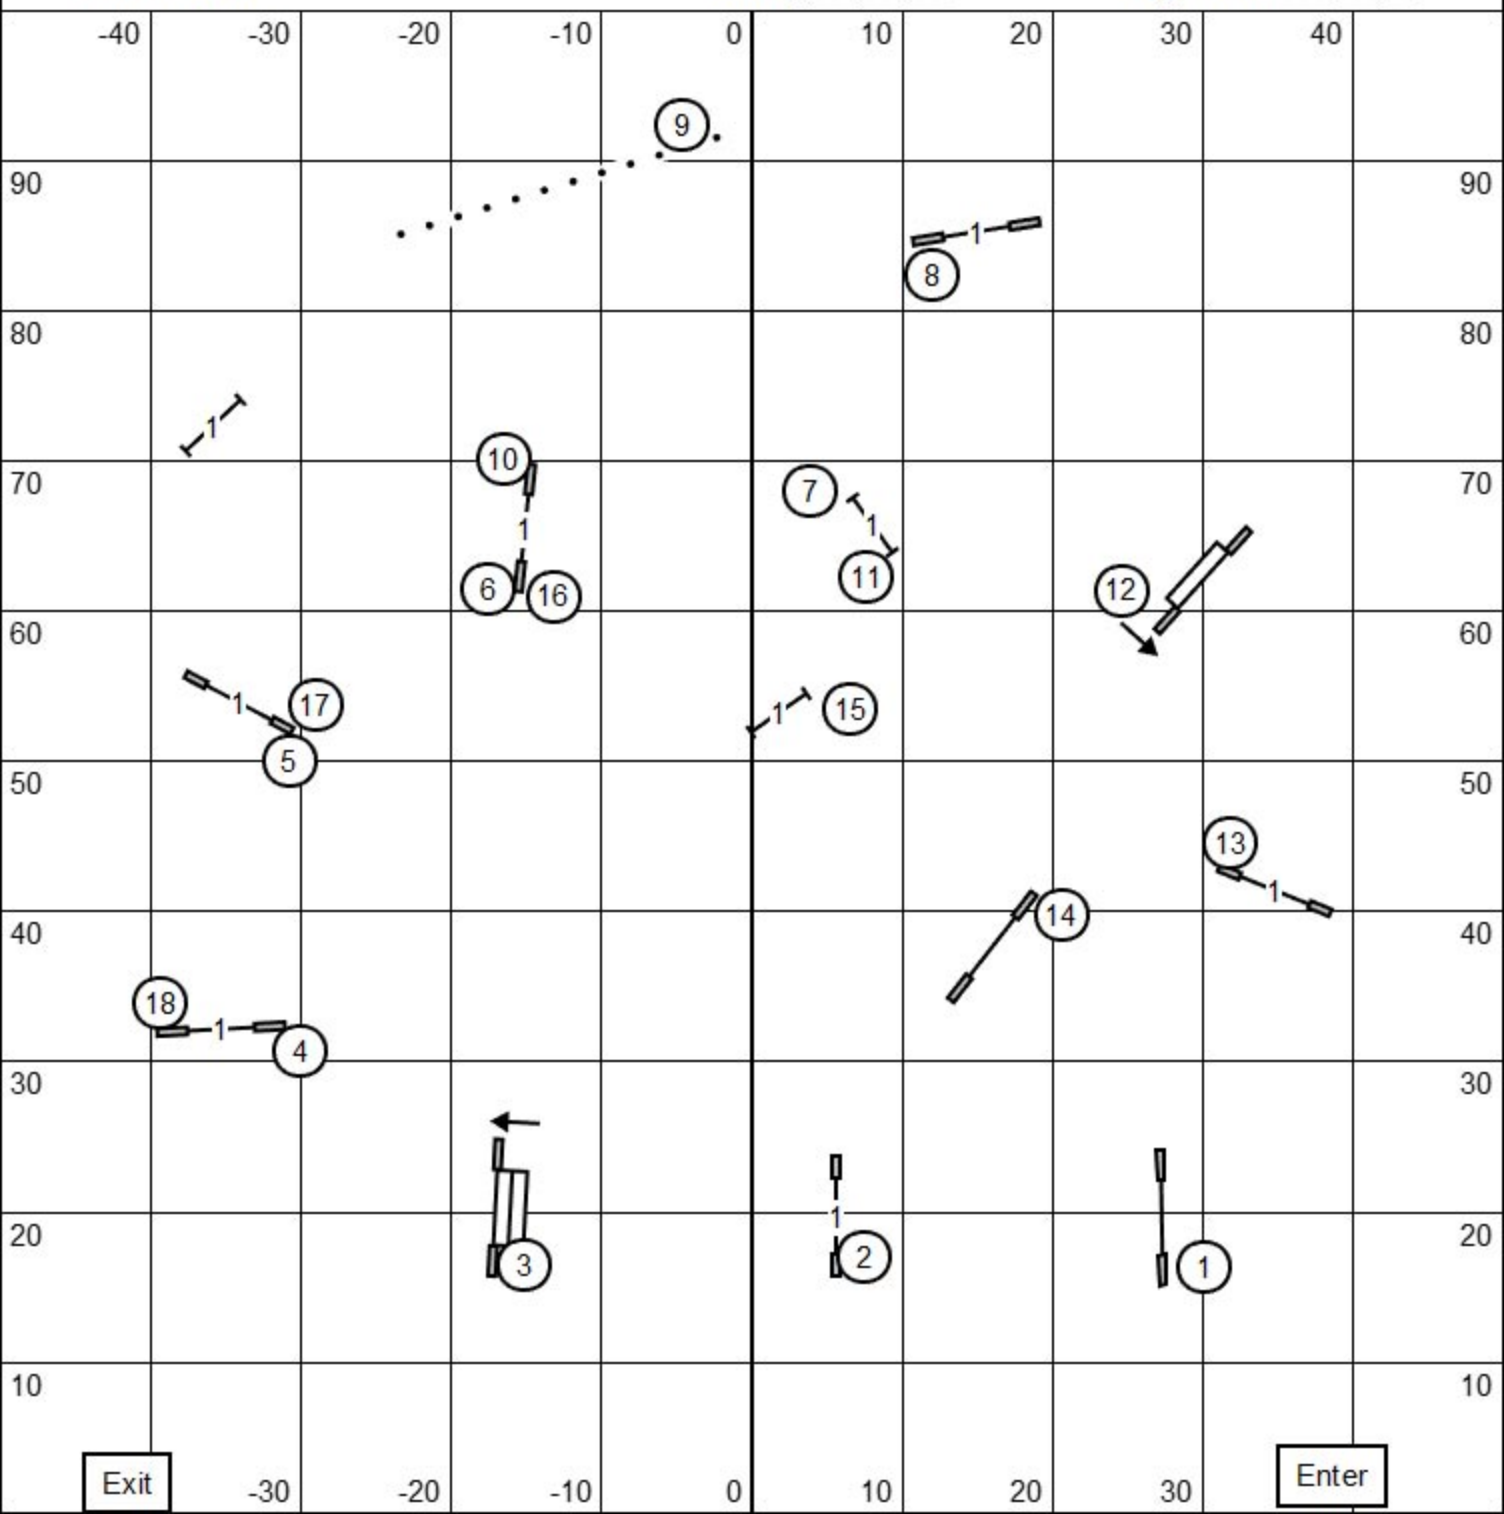

Scottish Terrier Club of Greater New York
Master/Ex & P JWW
Pamela Sturtz

Sunday 6-30-24
Indoors on Turf
Score _____

Yardage _____
SCT _____
Dog's Time _____

Scottish Terrier Club of Greater New York
Open & P JWW
Pamela Sturtz

Sunday 6-30-24
Indoors on Turf
Score _____

Yardage _____
SCT _____
Dog's Time _____

Scottish Terrier Club of Greater New York
Novice A, B & P JWW
Pamela Sturtz

Sunday 6-30-24
Indoors on Turf
Score _____

Yardage _____
SCT _____
Dog's Time _____

Scottish Terrier Club of Greater New York
Master/Ex & P Standard
Pamela Sturtz

Sunday 6-30-24
Indoors on Turf
Score _____

Yardage _____
SCT _____
Dog's Time _____

Scottish Terrier Club of Greater New York
Novice A, B & P Standard
Pamela Sturtz