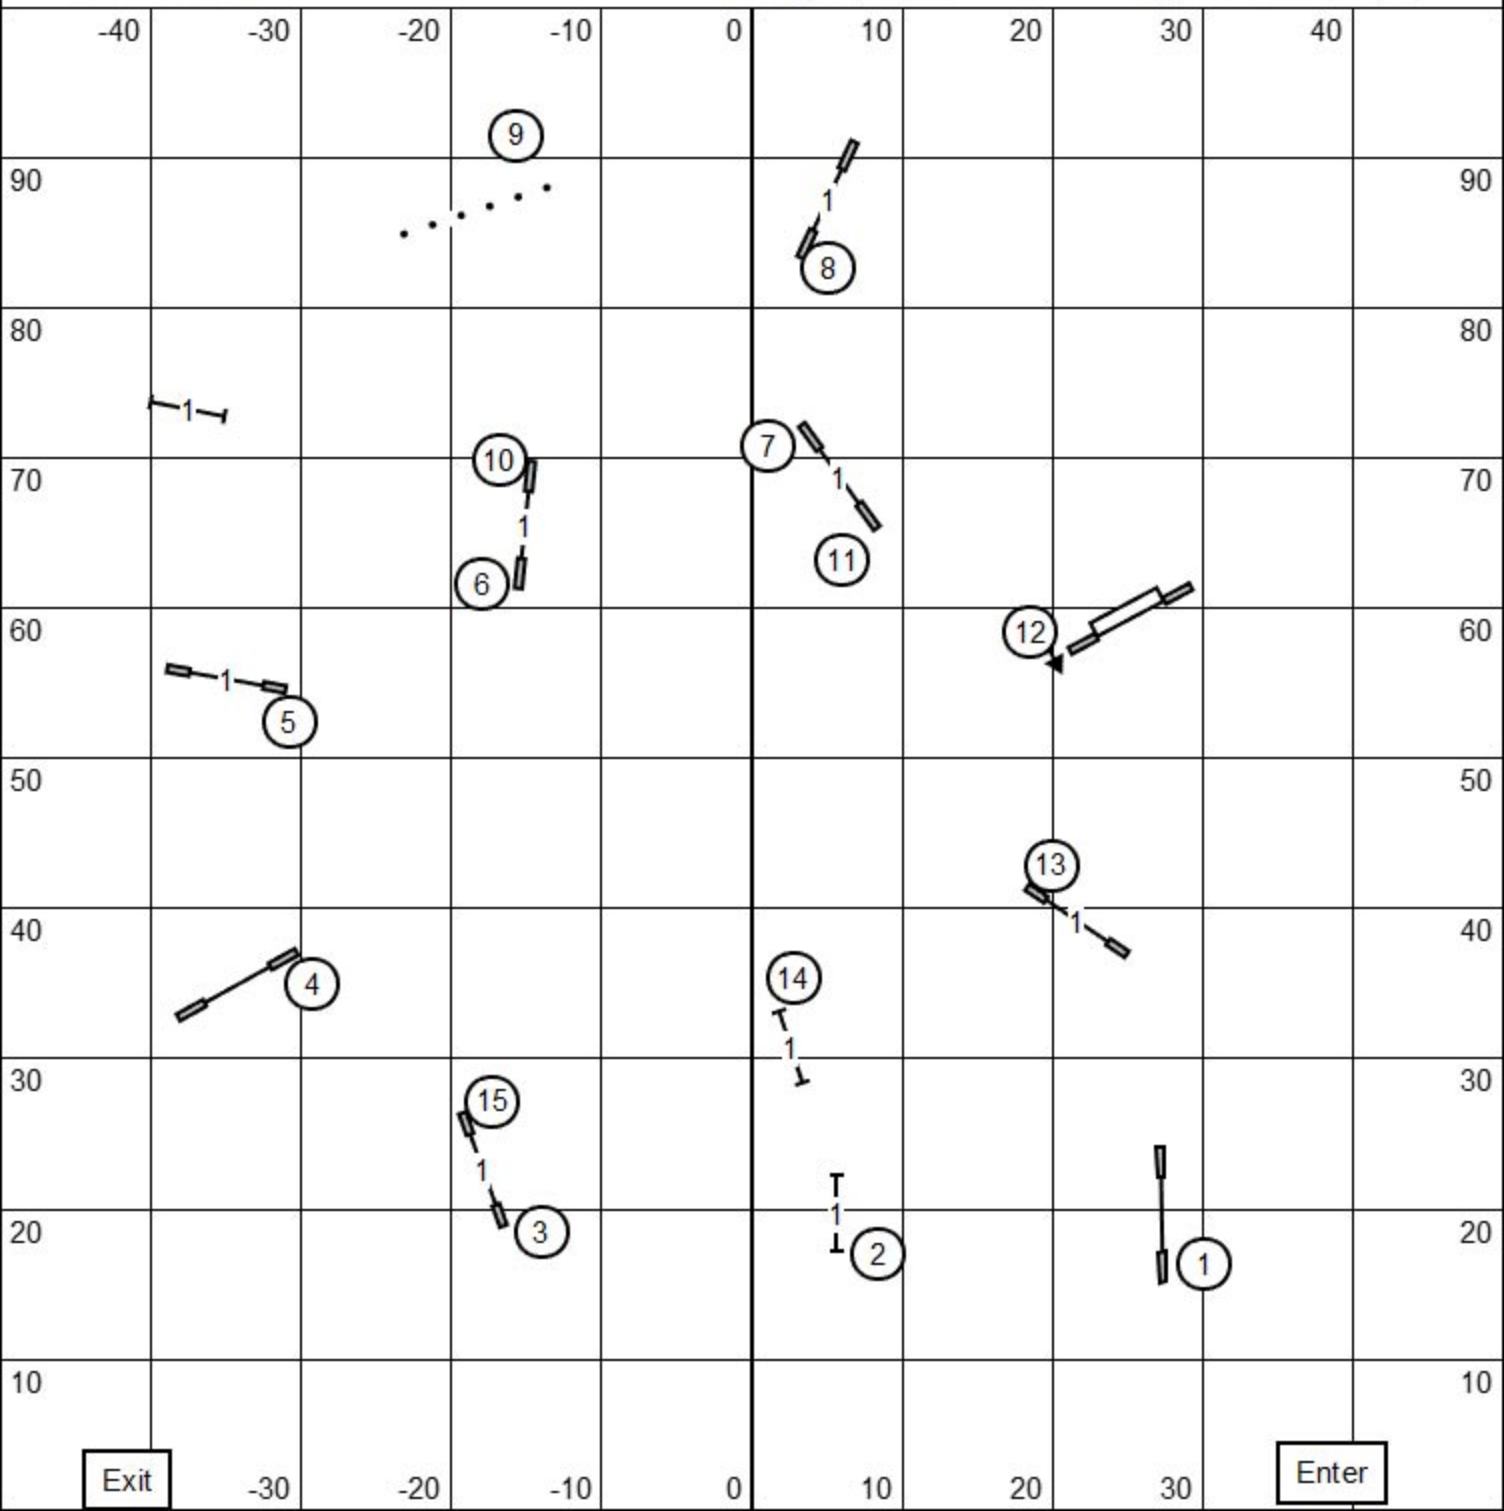

Scottish Terrier Club of Greater New York
Master/Ex & P Standard
Pamela Sturtz

Sunday 6-30-24
Indoors on Turf
Score _____

Yardage _____
SCT _____
Dog's Time _____

Scottish Terrier Club of Greater New York
Novice A, B & P Standard
Pamela Sturtz