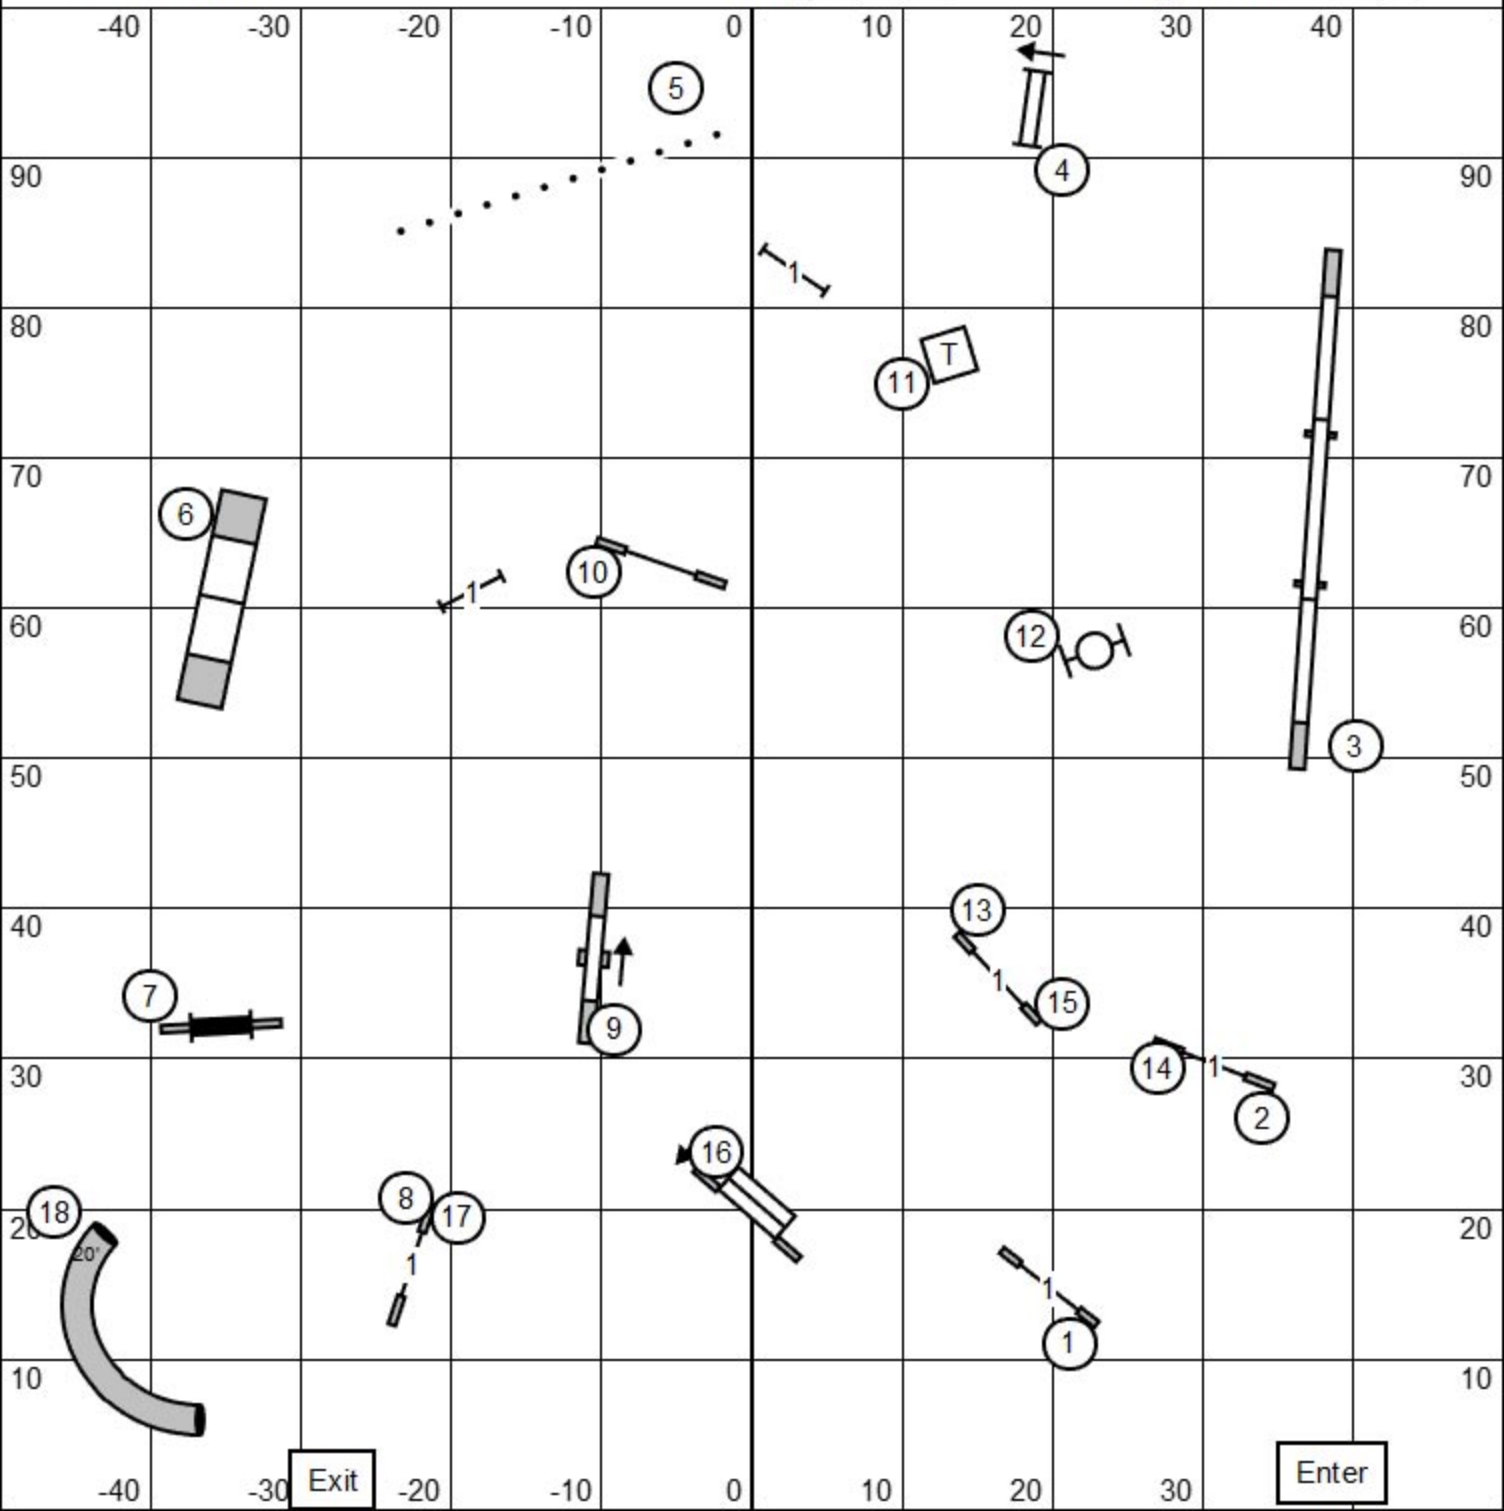

Scottish Terrier Club of Greater New York
Master/Ex & P Standard
Pamela Sturtz

Sunday 6-30-24
Indoors on Turf
Score _____

Yardage _____
SCT _____
Dog's Time _____

Scottish Terrier Club of Greater New York
Novice A, B & P Standard
Pamela Sturtz