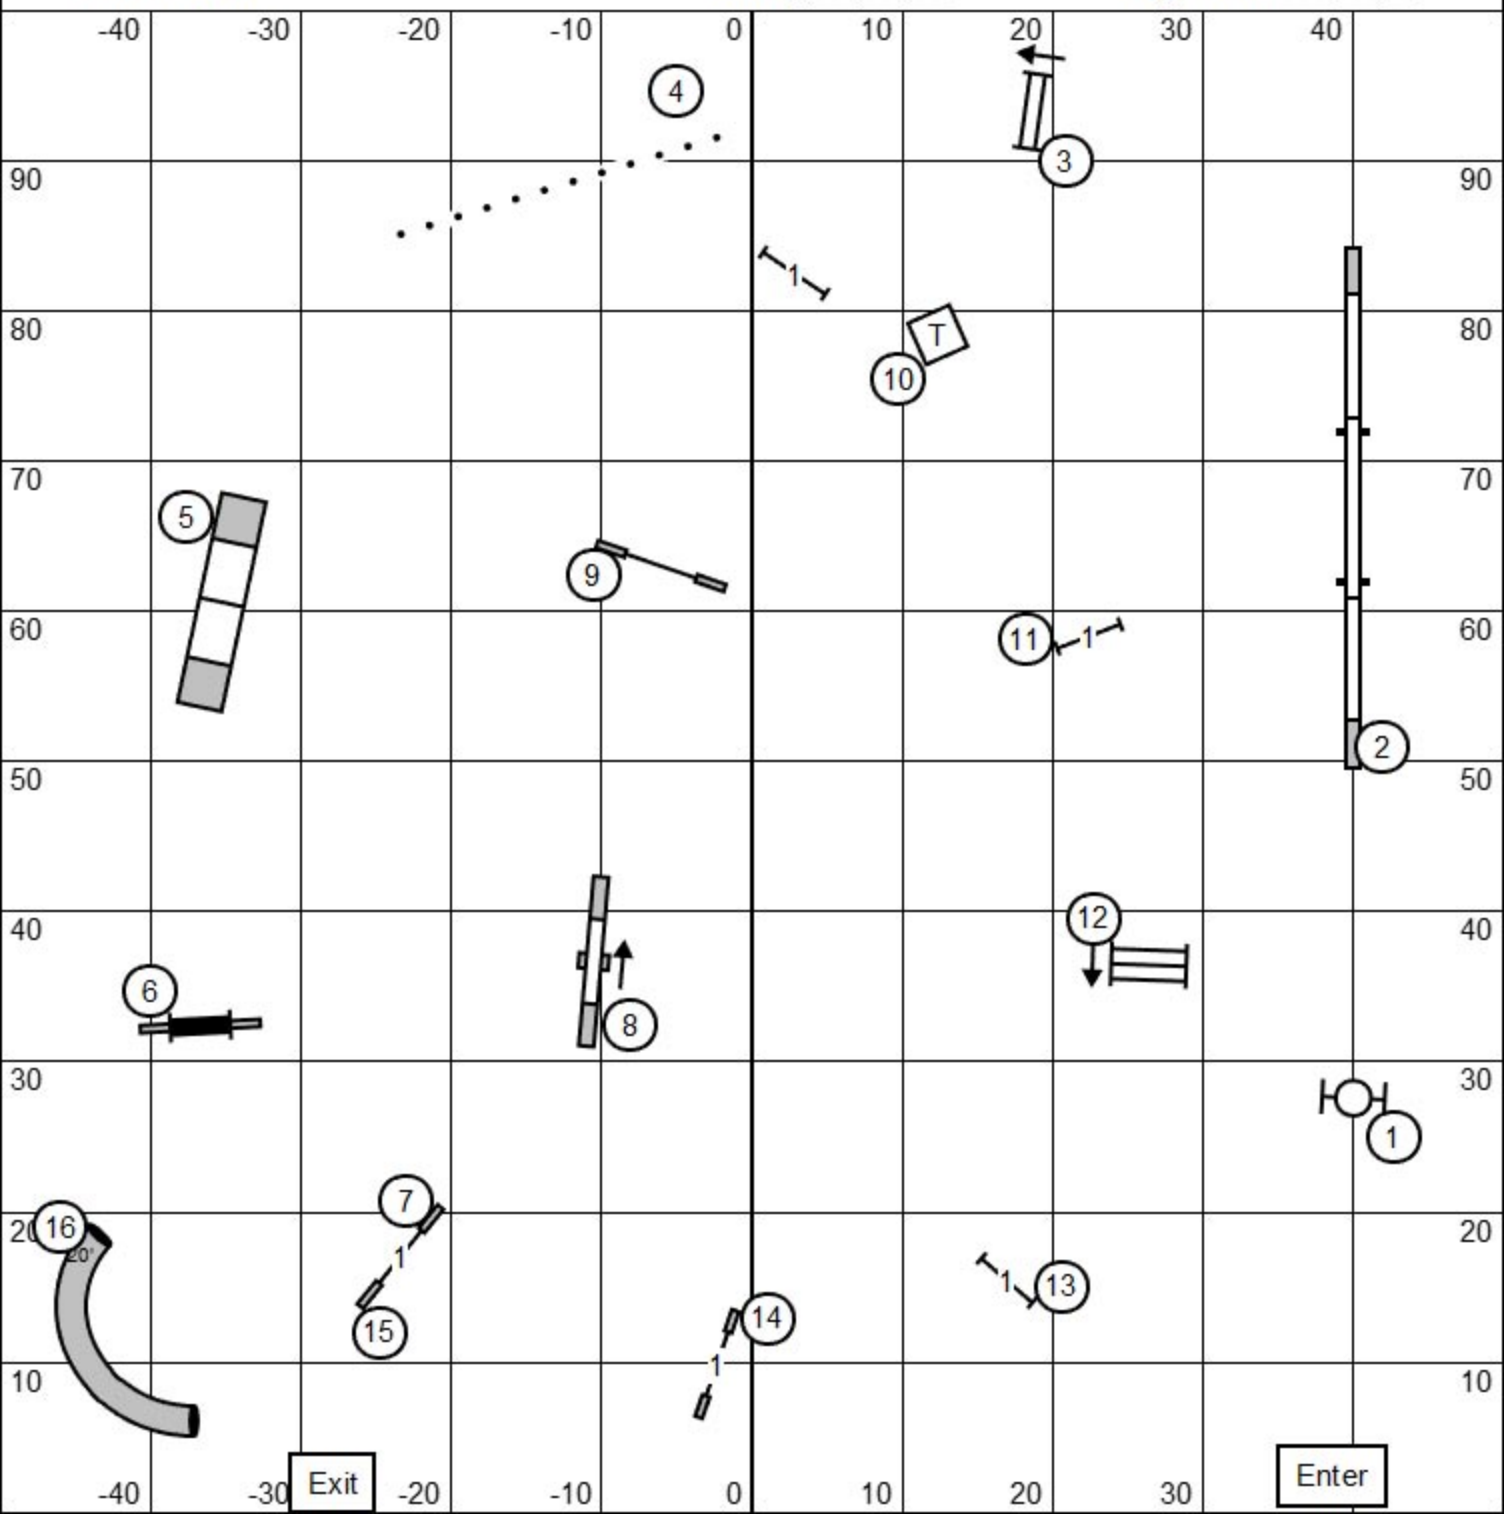

Scottish Terrier Club of Greater New York
Master/Ex & P Standard
Pamela Sturtz

Sunday 6-30-24
Indoors on Turf
Score _____

Yardage _____
SCT _____
Dog's Time _____

Scottish Terrier Club of Greater New York
Novice A, B & P Standard
Pamela Sturtz