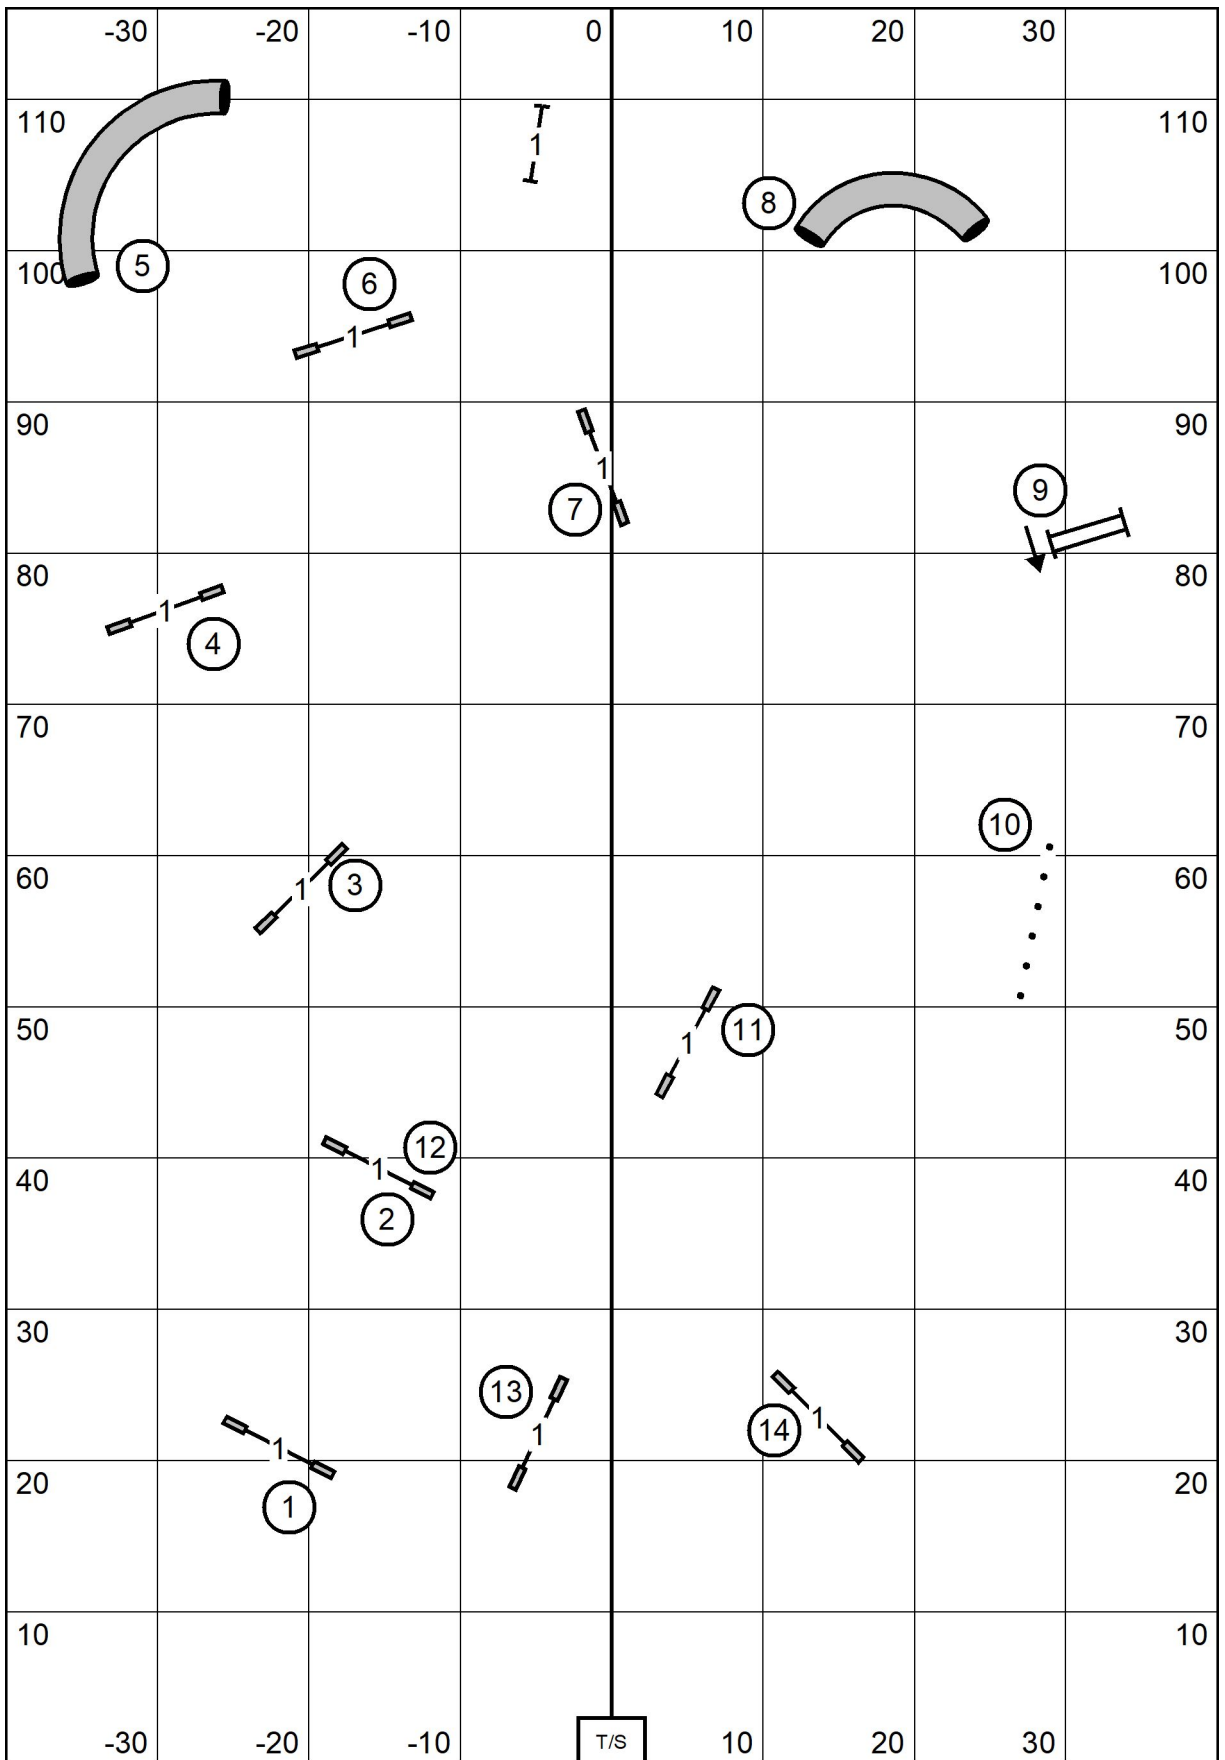

Entry

Biewer Terrier Club of America
Sunday, July 14th, 2024
Novice Jumpers With Weaves
Judge: Samantha Hoffman

Exit