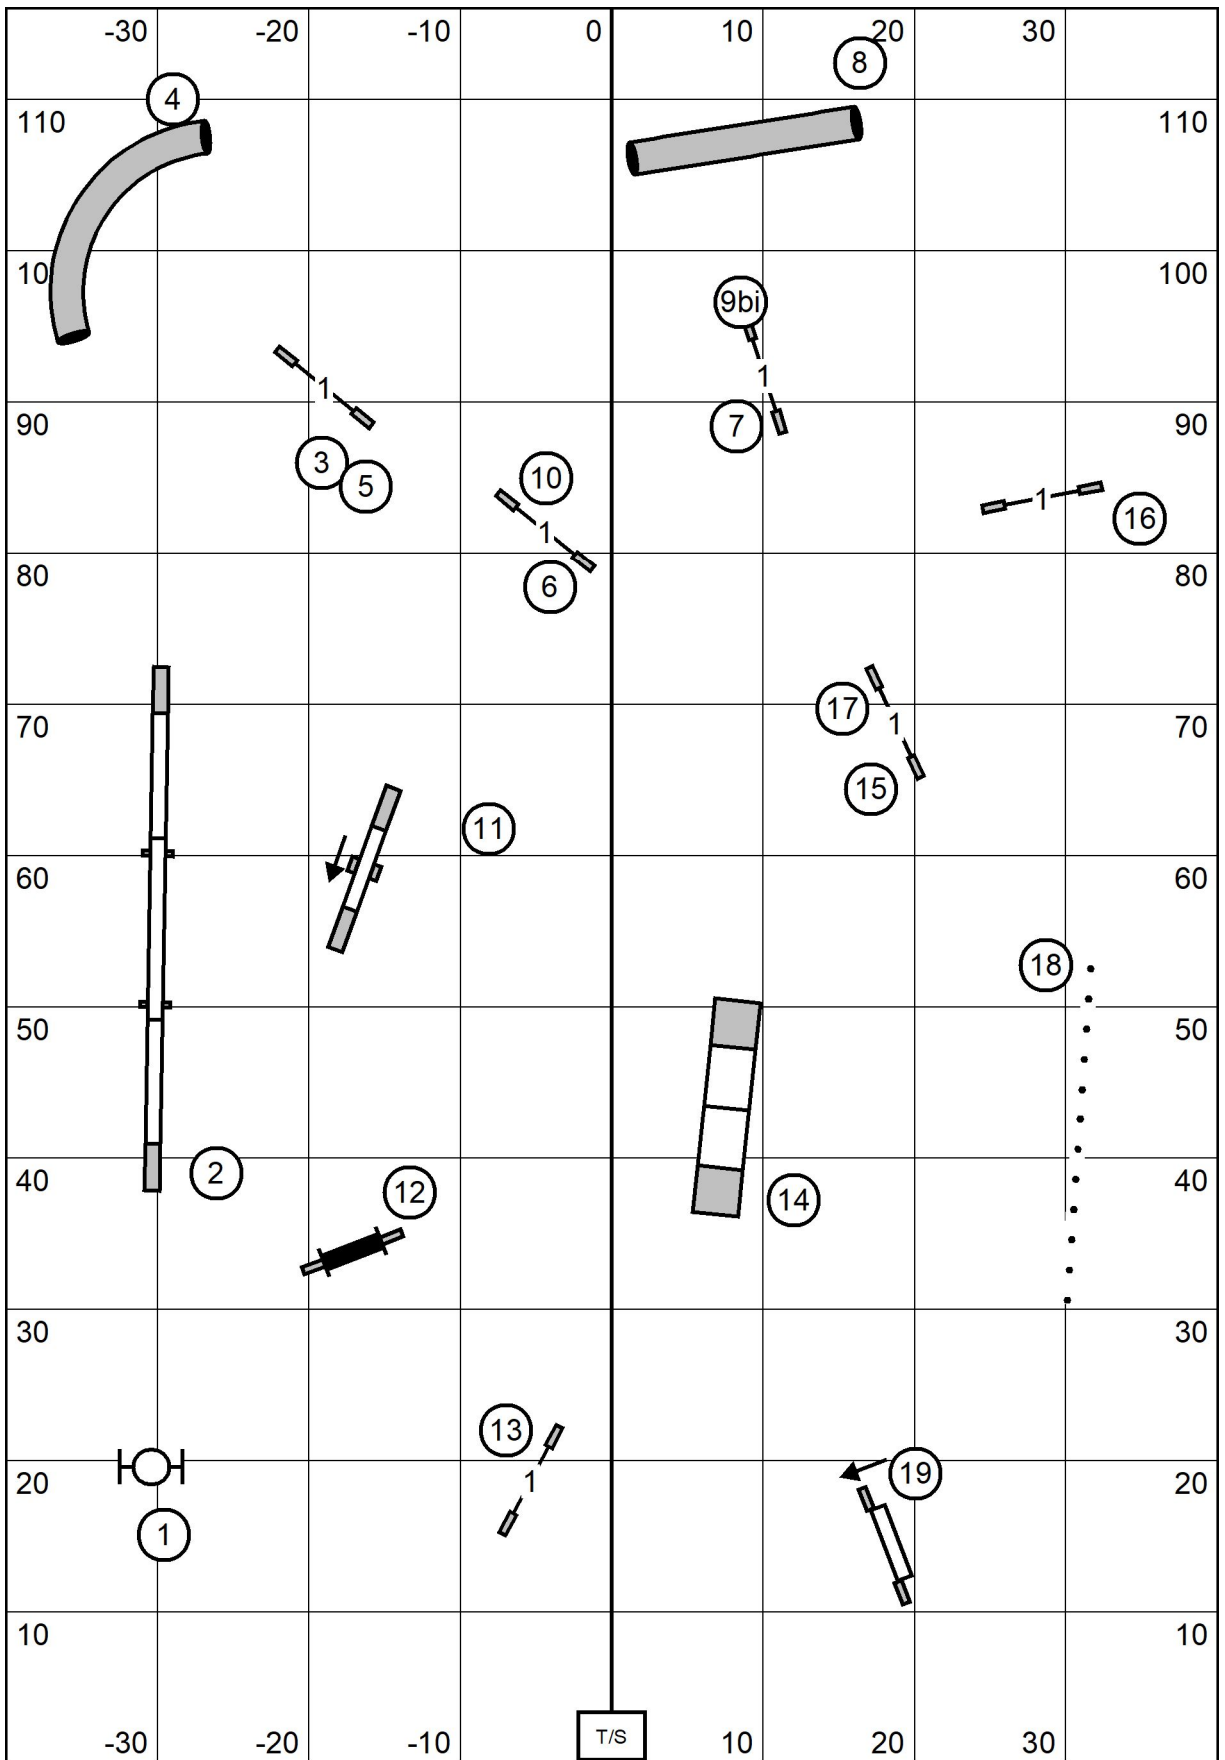

Exit

Entry

Biewer Terrier Club of America
 Sunday, July 14th, 2024
 Open Jumpers With Weaves
 Judge: Samantha Hoffman

Exit

Entry

Biewer Terrier Club of America
 Sunday, July 14th, 2024
 Novice Jumpers With Weaves
 Judge: Samantha Hoffman

Exit

Entry

Biewer Terrier Club of America
 Sunday, July 14th, 2024
 Premier Standard
 Judge: Samantha Hoffman

Exit

Entry

Biewer Terrier Club of America
 Sunday, July 14th, 2024
 Excellent/Master Standard
 Judge: Samantha Hoffman

Exit

Biewer Terrier Club of America
 Sunday, July 14th, 2024
 Open Standard
 Judge: Samantha Hoffman

Entry

Biewer Terrier Club of America
 Sunday, July 14th, 2024
 Novice Standard
 Judge: Samantha Hoffman

Exit