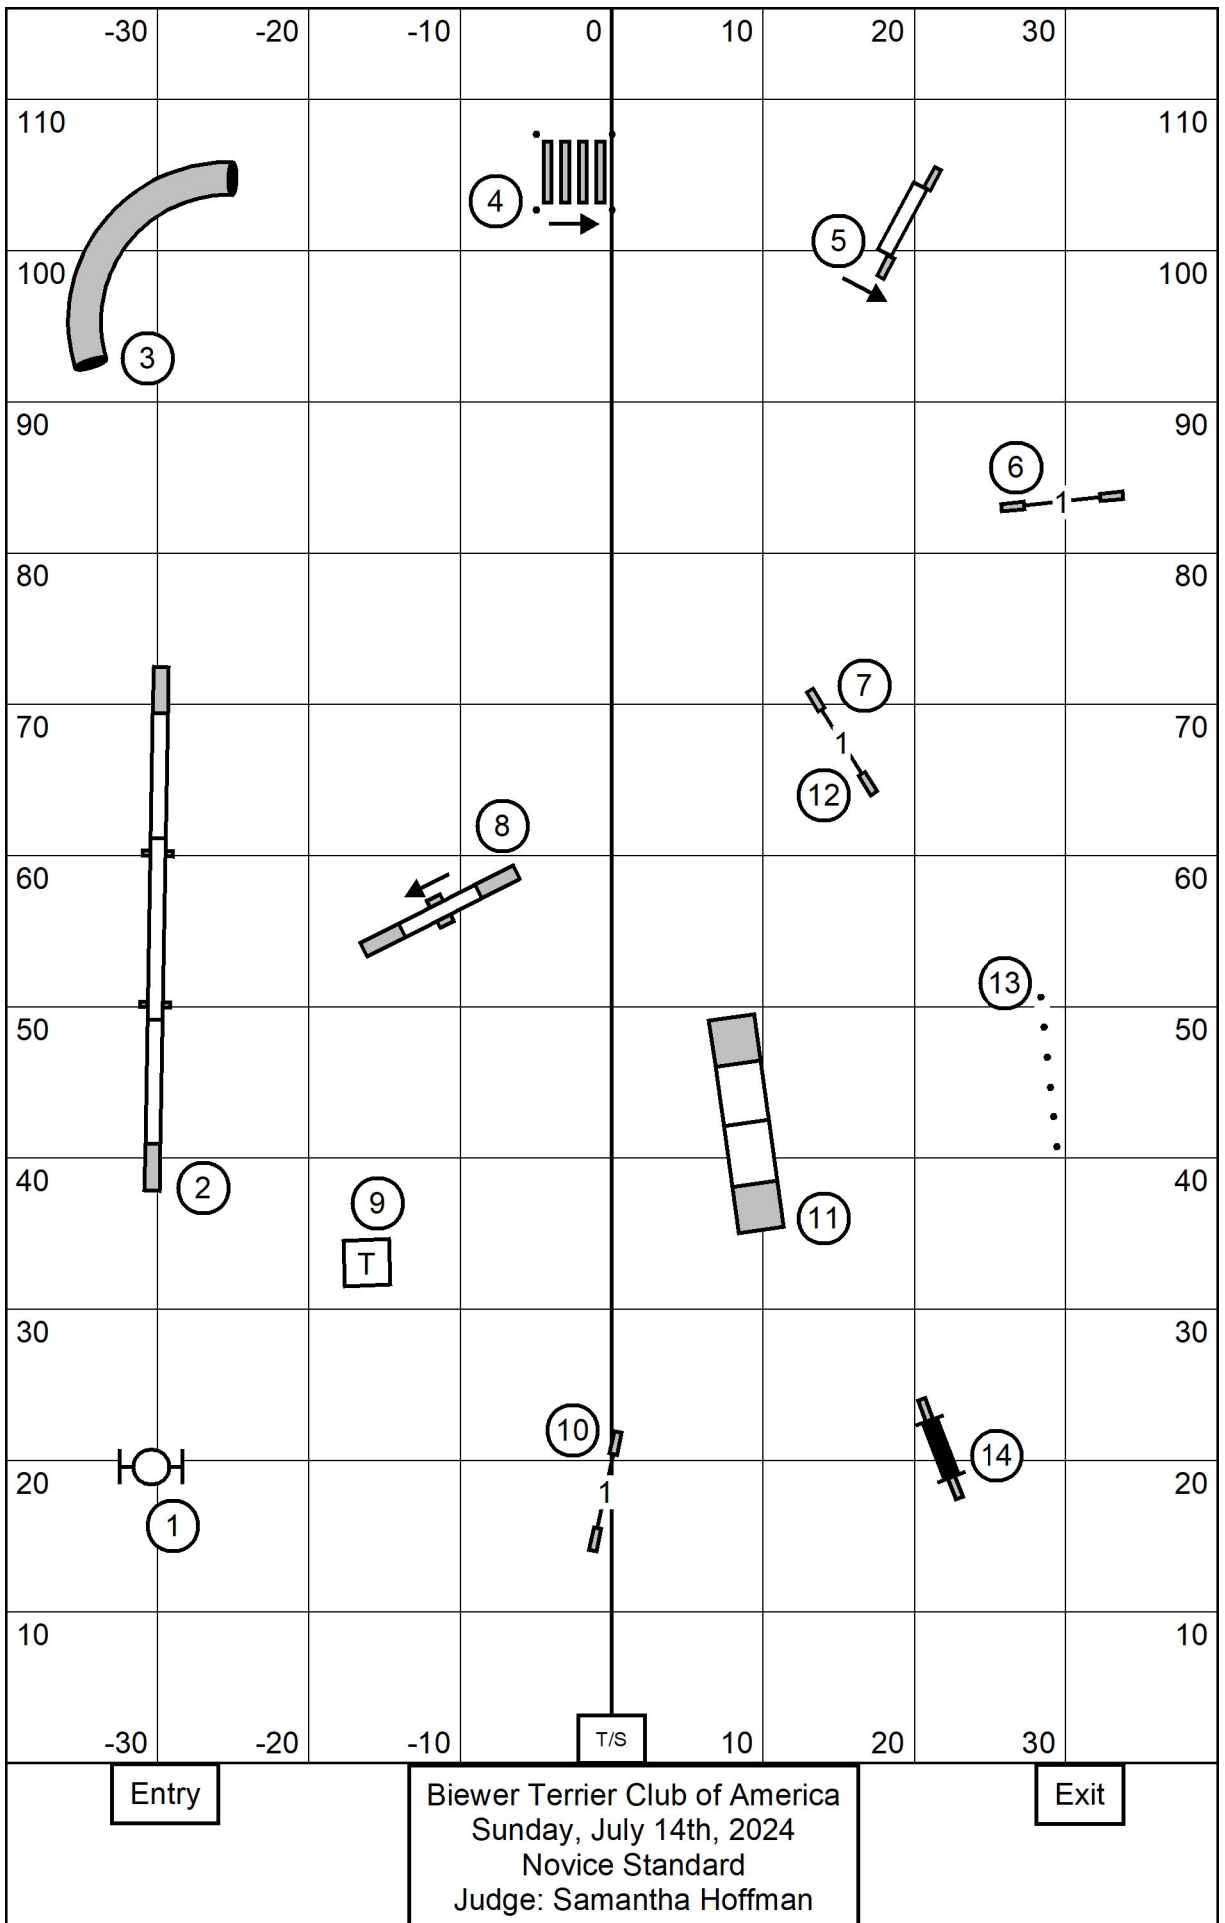

Exit

Entry

Biewer Terrier Club of America
 Sunday, July 14th, 2024
 Premier Standard
 Judge: Samantha Hoffman

Exit

Entry

Biewer Terrier Club of America
 Sunday, July 14th, 2024
 Excellent/Master Standard
 Judge: Samantha Hoffman

Exit

Biewer Terrier Club of America
 Sunday, July 14th, 2024
 Open Standard
 Judge: Samantha Hoffman

Entry

Biewer Terrier Club of America
 Sunday, July 14th, 2024
 Novice Standard
 Judge: Samantha Hoffman

Exit