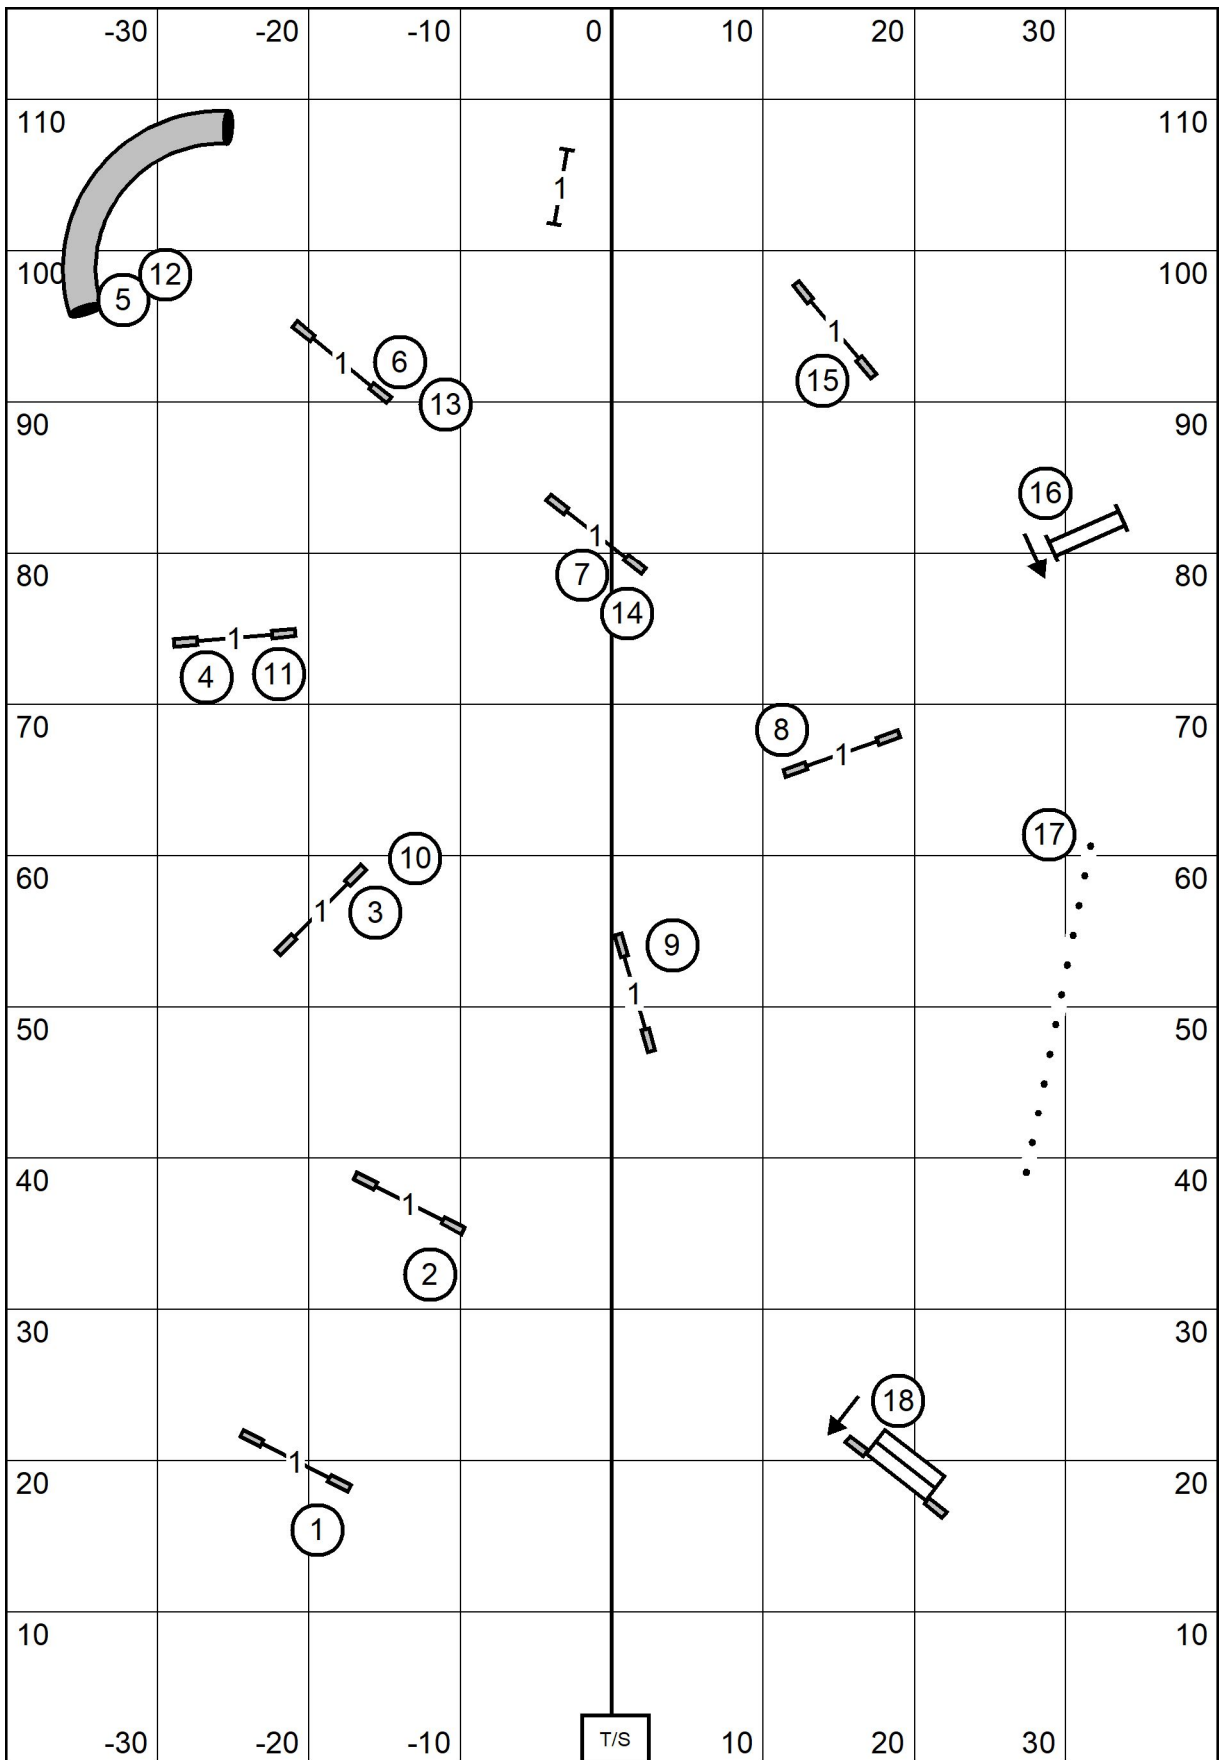

Entry

Biewer Terrier Club of America
 Sunday, July 14th, 2024
 Premier Jumpers With Weaves
 Judge: Samantha Hoffman

Exit

Entry

Biewer Terrier Club of America
 Sunday, July 14th, 2024
 Excellent/Master Jumpers With Weaves
 Judge: Samantha Hoffman

Exit

Entry

Biewer Terrier Club of America
 Sunday, July 14th, 2024
 Premier Standard
 Judge: Samantha Hoffman

Exit

Entry

Biewer Terrier Club of America
 Sunday, July 14th, 2024
 Excellent/Master Standard
 Judge: Samantha Hoffman

Exit

Biewer Terrier Club of America
 Sunday, July 14th, 2024
 Open Standard
 Judge: Samantha Hoffman

Entry

Biewer Terrier Club of America
 Sunday, July 14th, 2024
 Novice Standard
 Judge: Samantha Hoffman

Exit