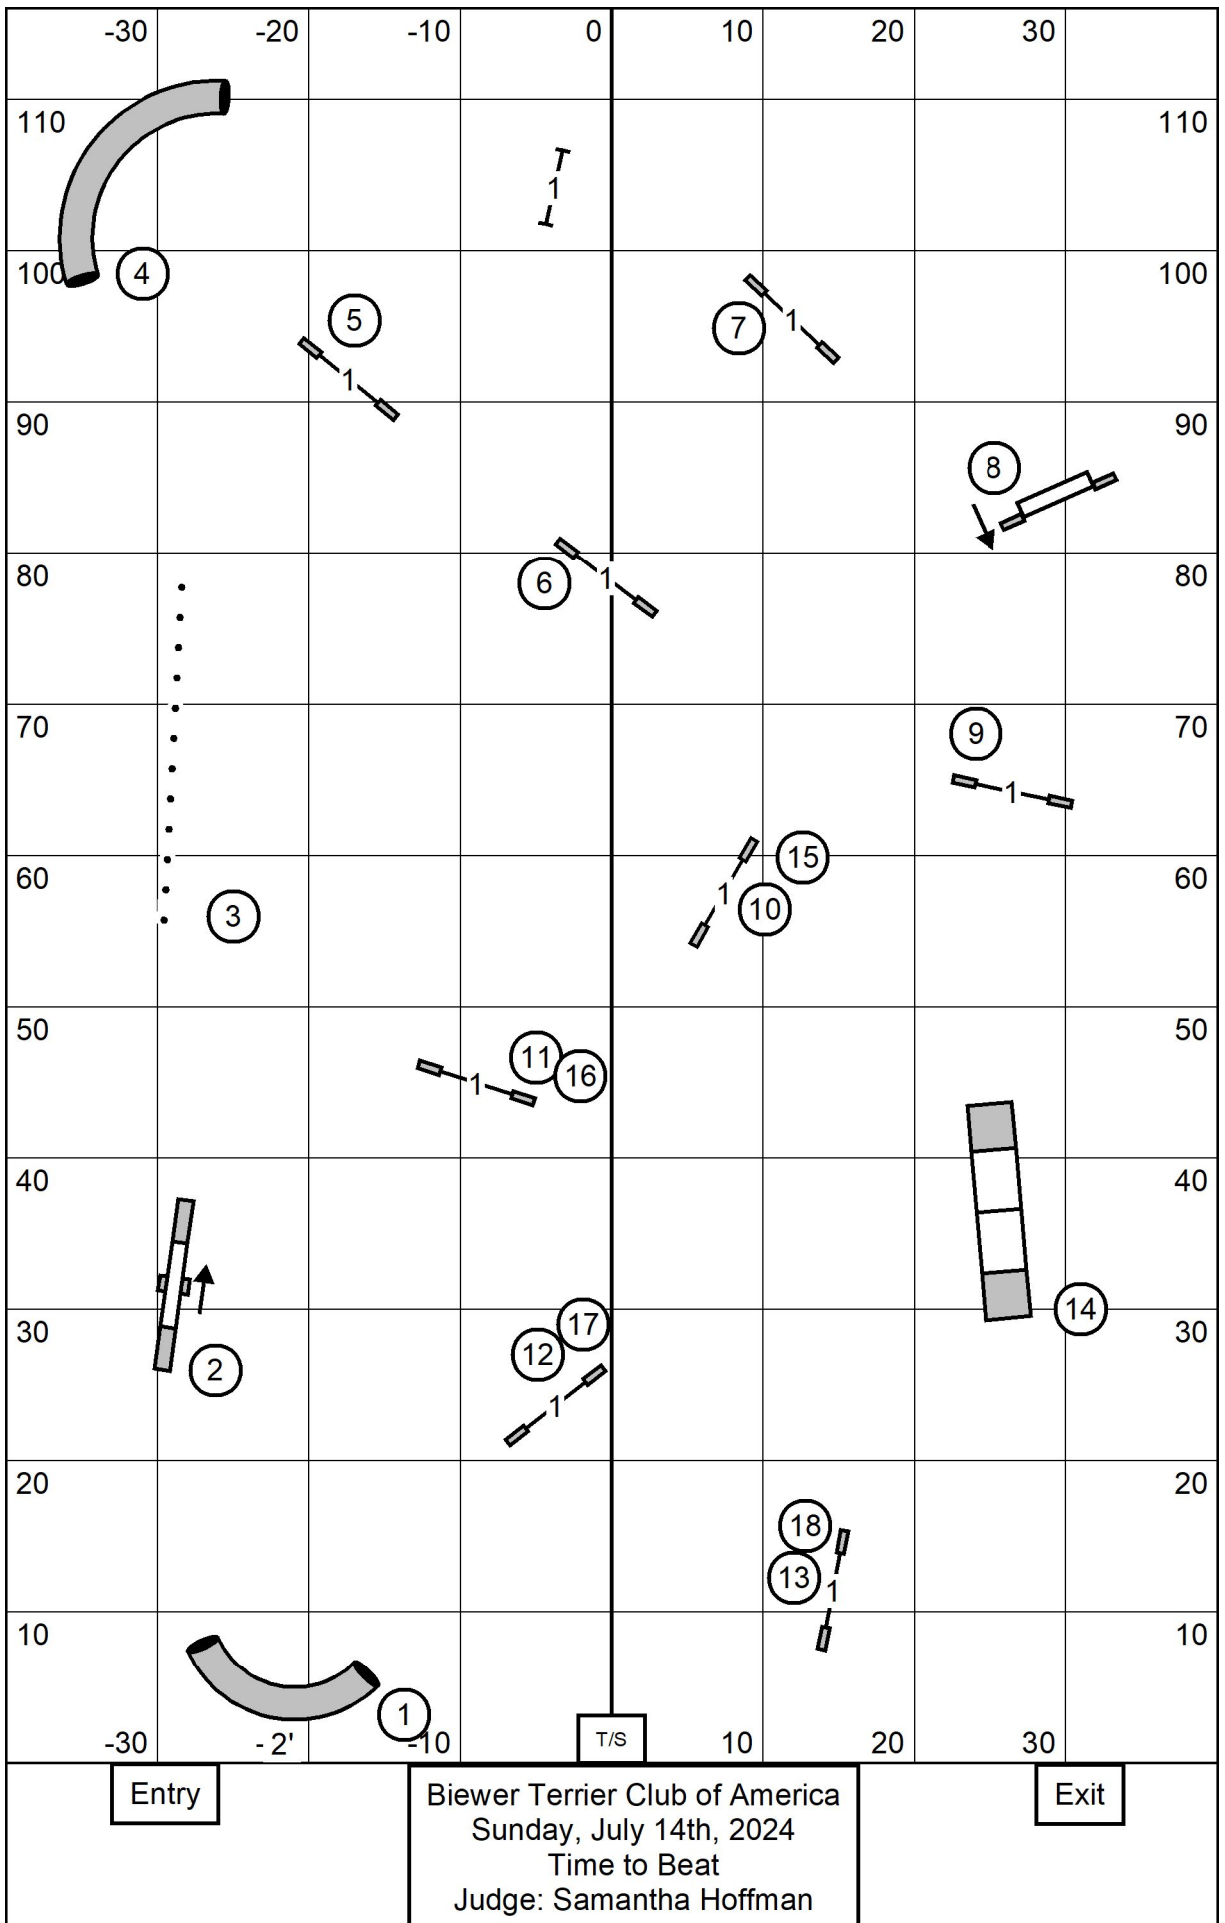

Exit

Entry

Biewer Terrier Club of America
 Sunday, July 14th, 2024
 Open Jumpers With Weaves
 Judge: Samantha Hoffman

Exit

Entry

Biewer Terrier Club of America
 Sunday, July 14th, 2024
 Novice Jumpers With Weaves
 Judge: Samantha Hoffman

Exit

Entry

Biewer Terrier Club of America
 Sunday, July 14th, 2024
 Premier Standard
 Judge: Samantha Hoffman

Exit

Entry

Biewer Terrier Club of America
 Sunday, July 14th, 2024
 Excellent/Master Standard
 Judge: Samantha Hoffman

Exit

Biewer Terrier Club of America
 Sunday, July 14th, 2024
 Open Standard
 Judge: Samantha Hoffman

Entry

Biewer Terrier Club of America
 Sunday, July 14th, 2024
 Novice Standard
 Judge: Samantha Hoffman

Exit