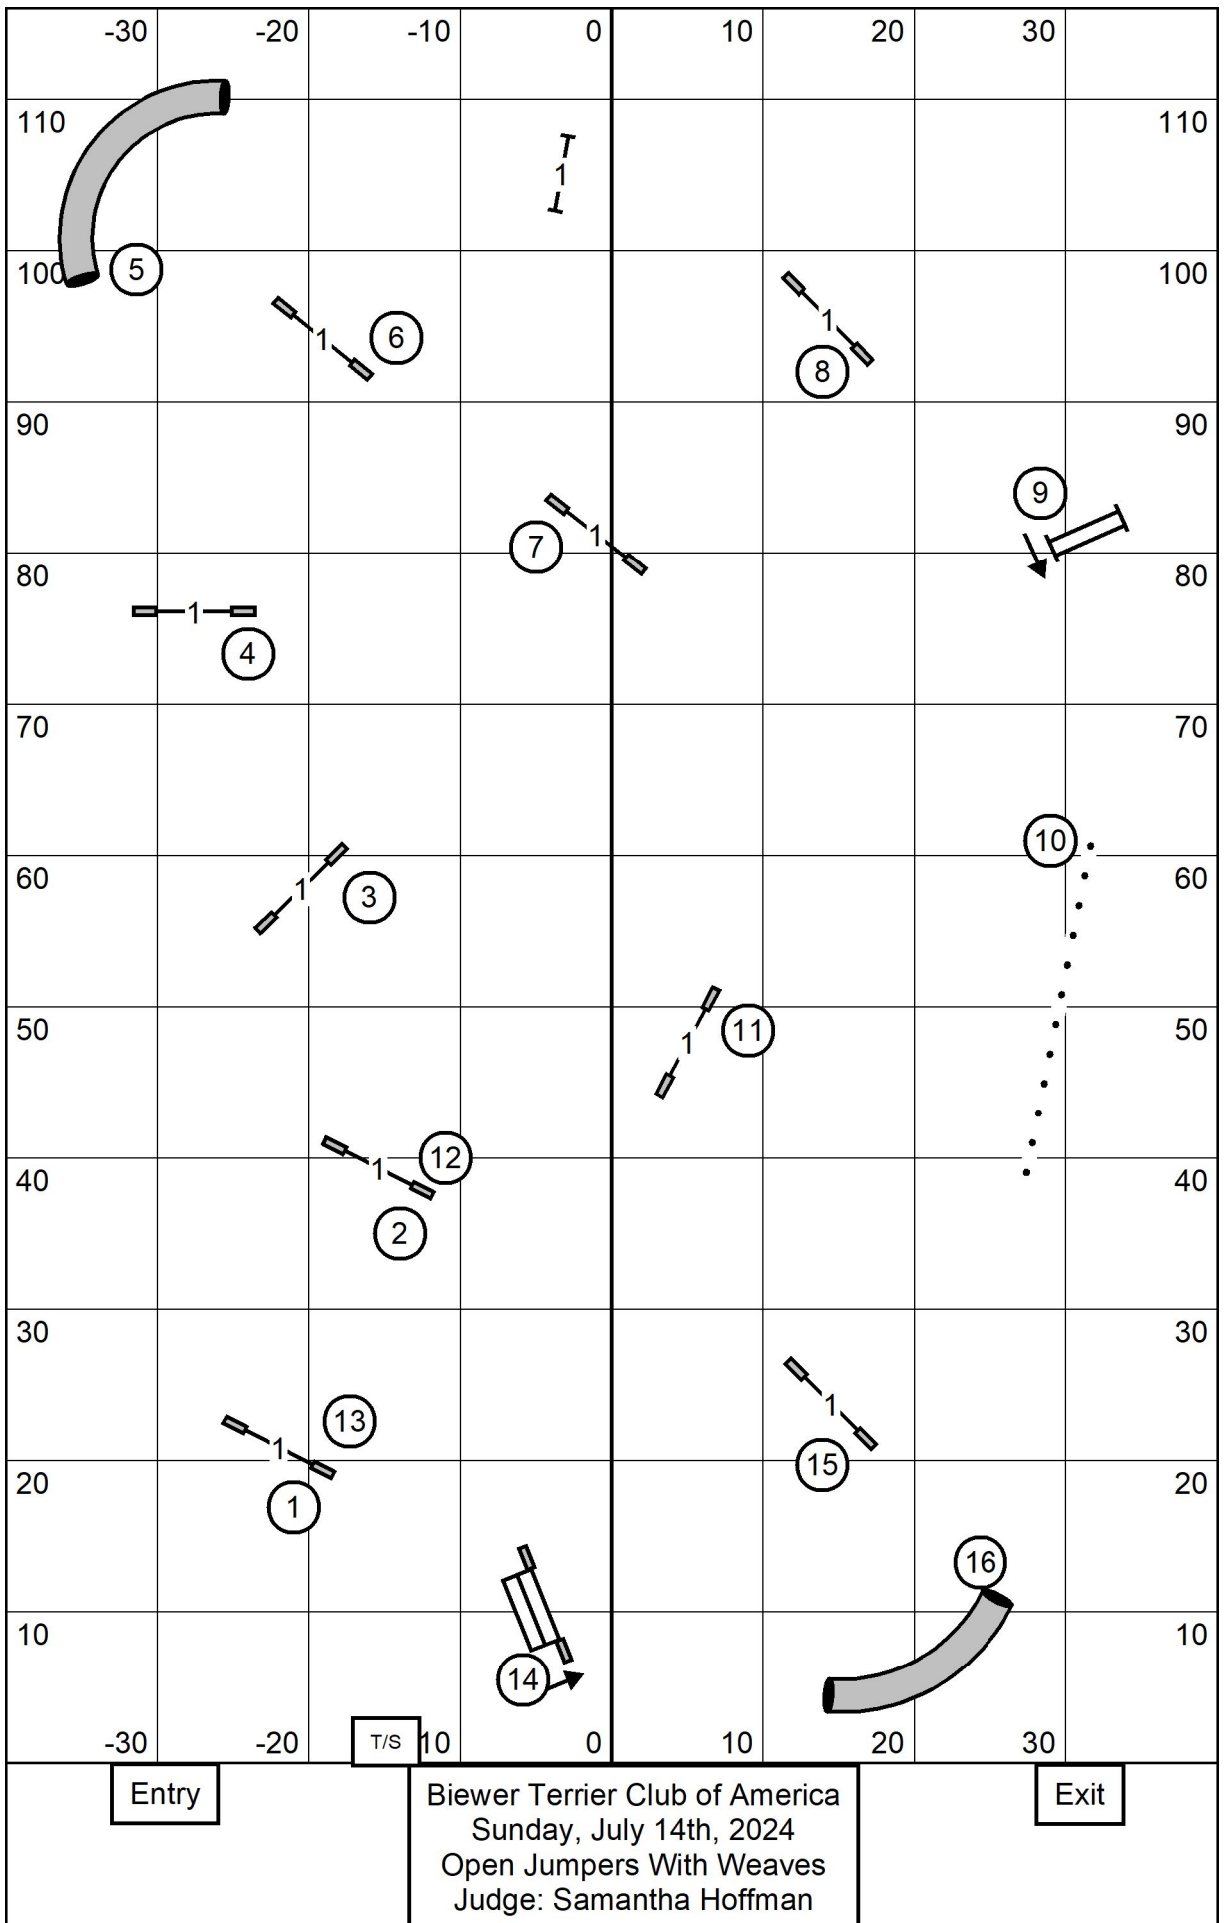

Entry

Biewer Terrier Club of America
Sunday, July 14th, 2024
Open Jumpers With Weaves
Judge: Samantha Hoffman

Exit