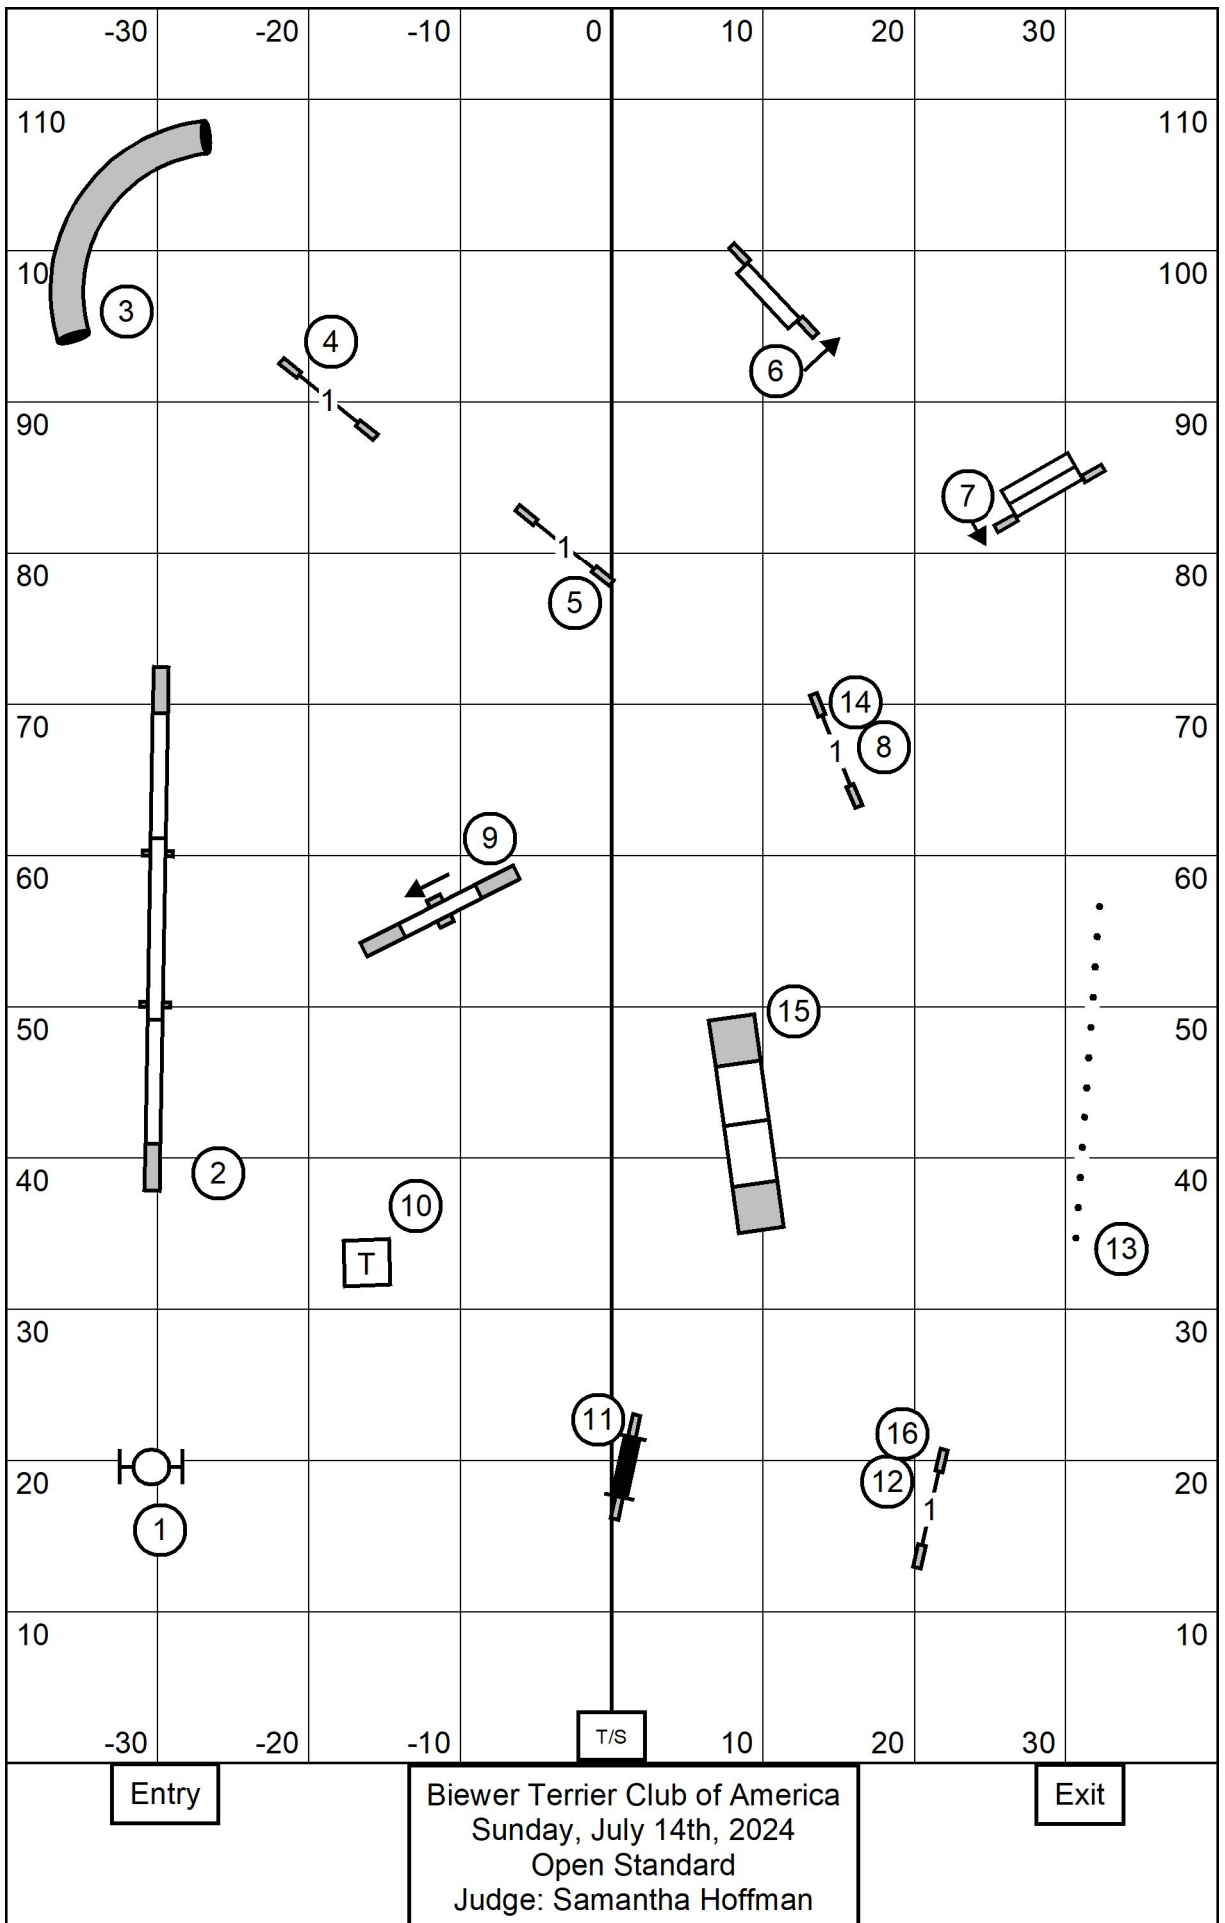

Exit

Entry

Biewer Terrier Club of America
 Sunday, July 14th, 2024
 Premier Standard
 Judge: Samantha Hoffman

Exit

Entry

Biewer Terrier Club of America
 Sunday, July 14th, 2024
 Excellent/Master Standard
 Judge: Samantha Hoffman

Exit

Biewer Terrier Club of America
 Sunday, July 14th, 2024
 Open Standard
 Judge: Samantha Hoffman

Entry

Biewer Terrier Club of America
 Sunday, July 14th, 2024
 Novice Standard
 Judge: Samantha Hoffman

Exit