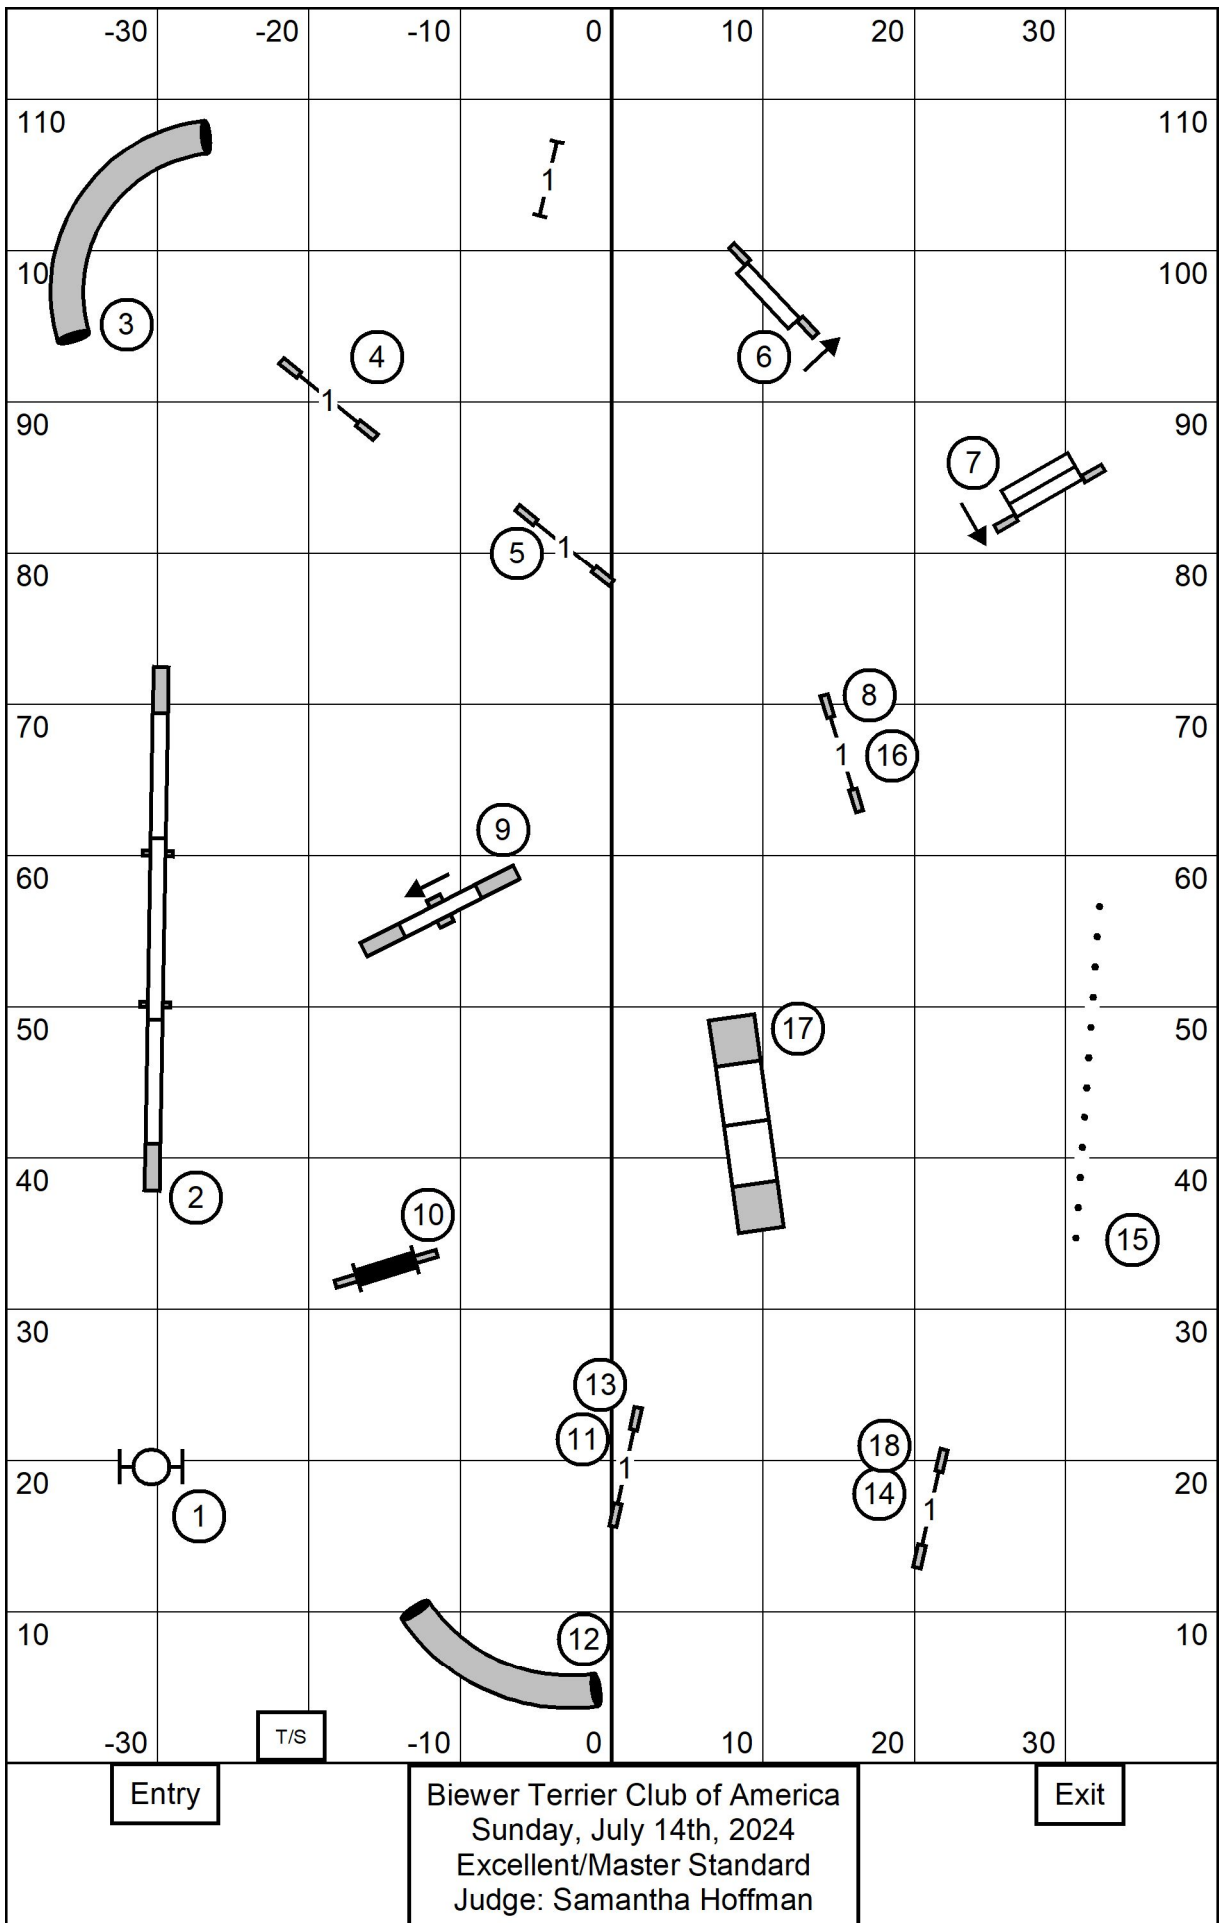

Exit

Entry

Biewer Terrier Club of America
 Sunday, July 14th, 2024
 Premier Standard
 Judge: Samantha Hoffman

Exit

Entry

Biewer Terrier Club of America
 Sunday, July 14th, 2024
 Excellent/Master Standard
 Judge: Samantha Hoffman

Exit

Biewer Terrier Club of America
 Sunday, July 14th, 2024
 Open Standard
 Judge: Samantha Hoffman

Entry

Biewer Terrier Club of America
 Sunday, July 14th, 2024
 Novice Standard
 Judge: Samantha Hoffman

Exit