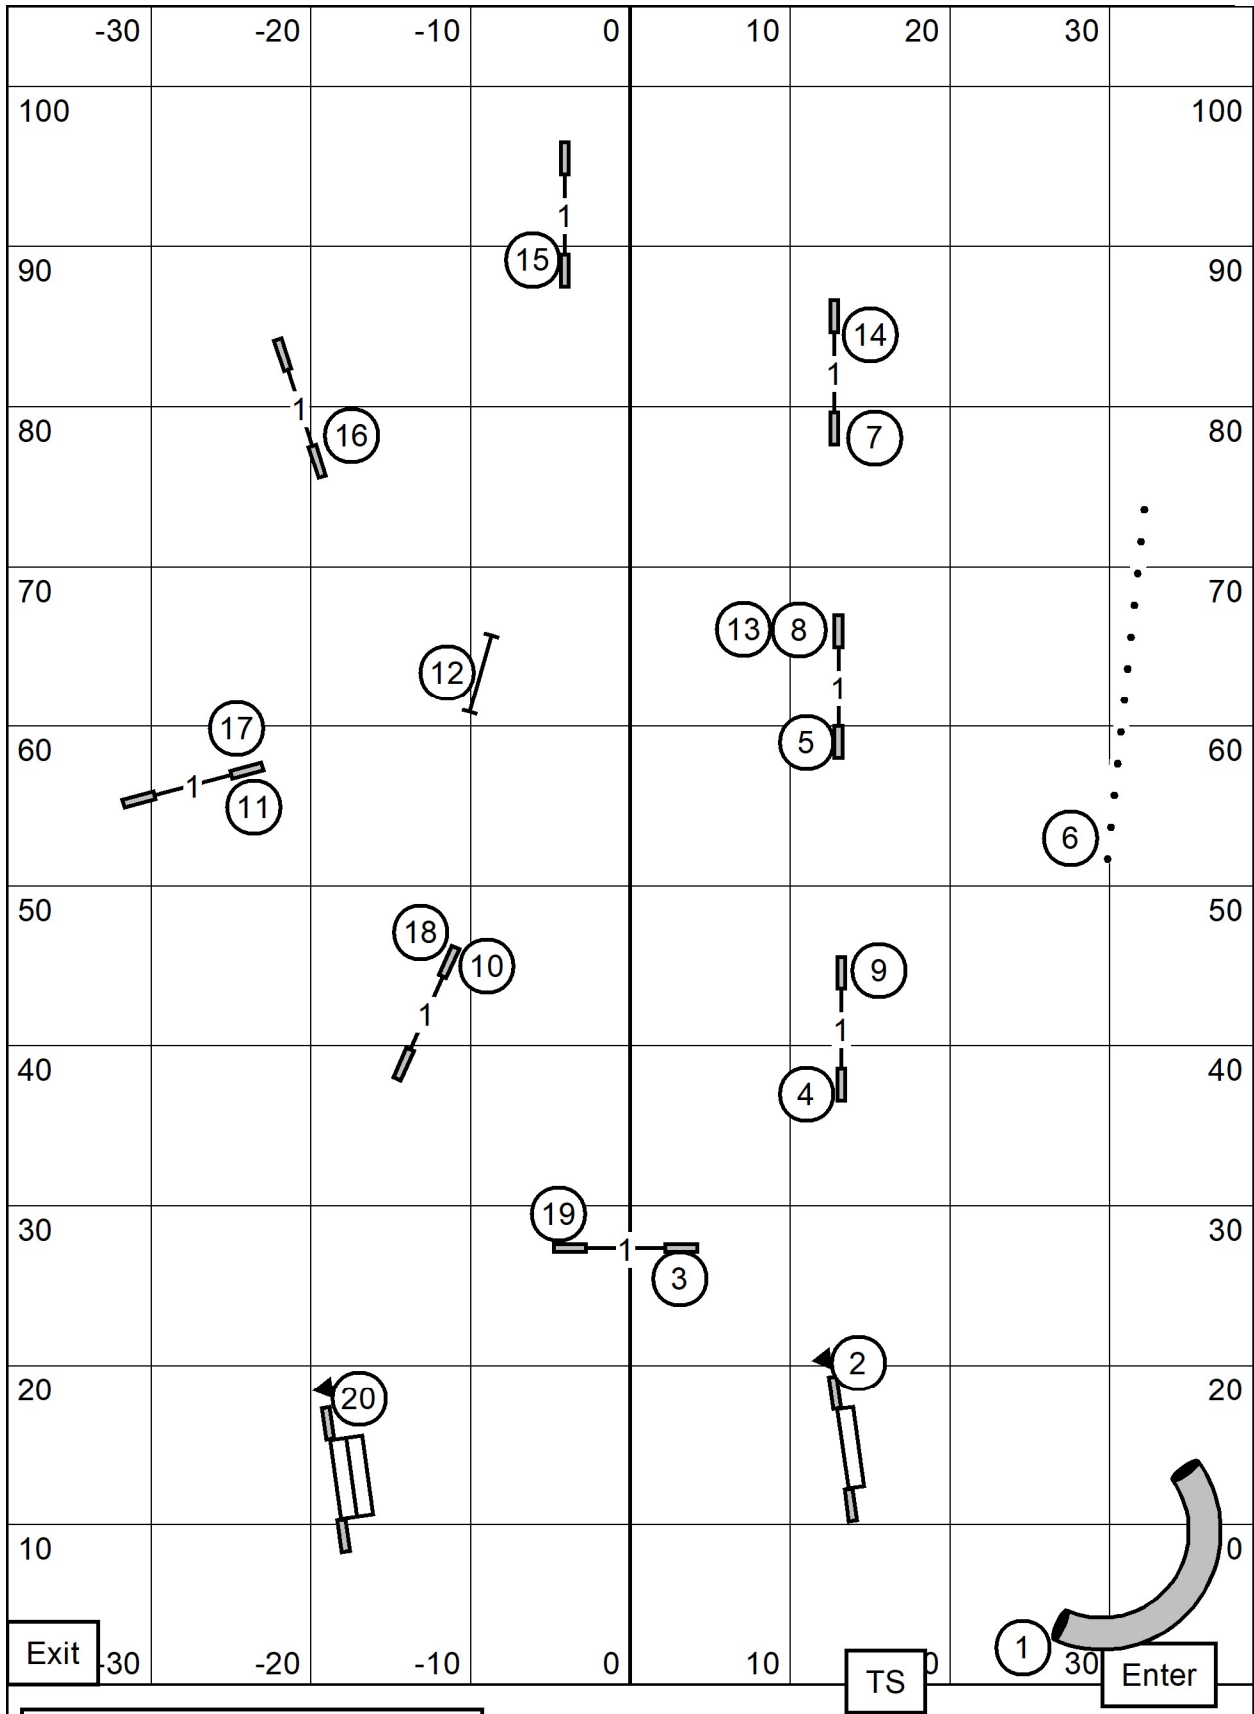

NOVICE STANDARD

Exit

TS

Enter

SOUHEGAN KENNEL CLUB
 Friday, July 5, 2024
 Course designer: Geoff Teare
 Judged by: Sandy Moody

OPEN
 JWW

SOUHEGAN KENNEL CLUB
 Friday, July 5, 2024

Course designer: Geoff Teare
 Judged by: Sandy Moody

OPEN STANDARD

SOUHEGAN KENNEL CLUB
 Friday, July 5, 2024
 Course designer: Geoff Teare
 Judged by: Sandy Moody

PREMIER JWW

Exit -30 -20 -10 0 10 TS 20 Enter

SOUHEGAN KENNEL CLUB
 Friday, July 5, 2024
 Course designer: Geoff Teare
 Judged by: Sandy Moody