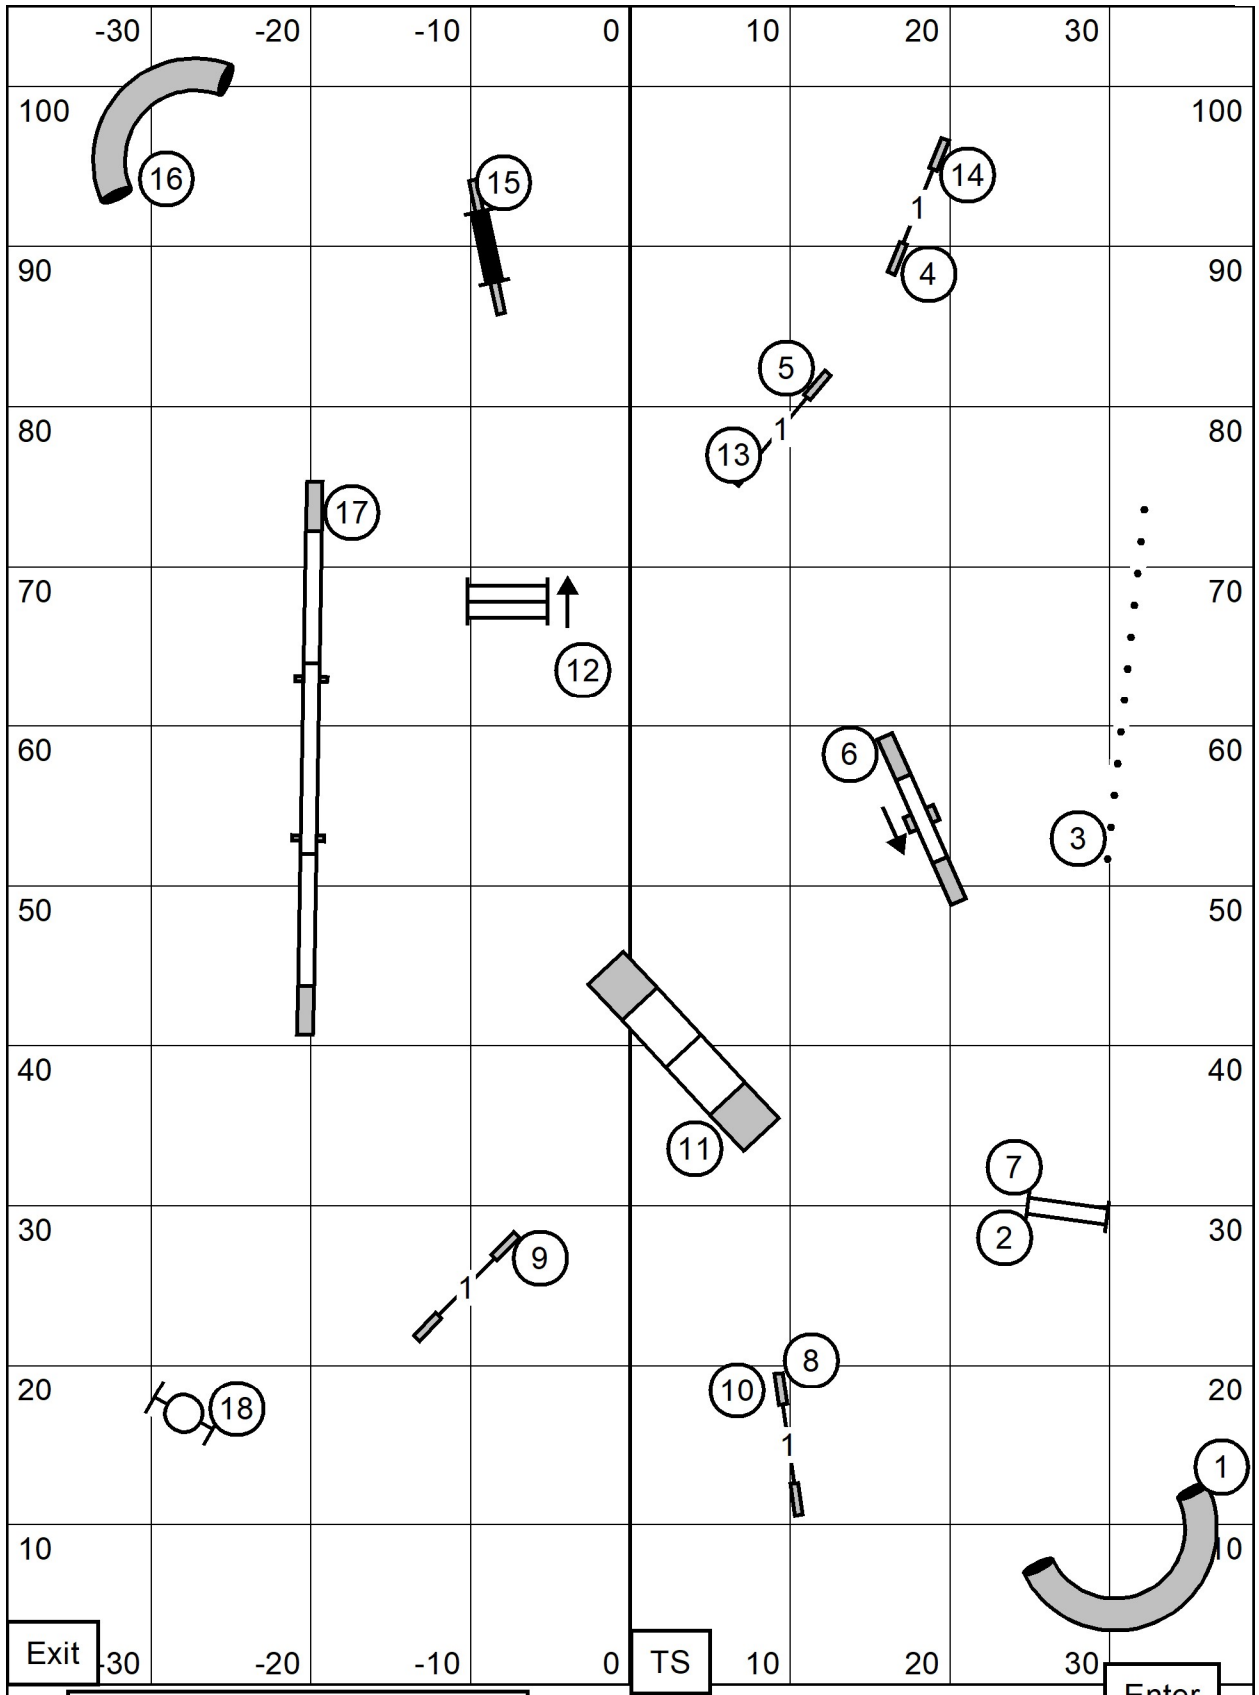

SOUHEGAN KENNEL CLUB
Friday, July 5, 2024
Course designer: Geoff Teare
Judged by: Sandy Moody

EX/MAS STANDARD