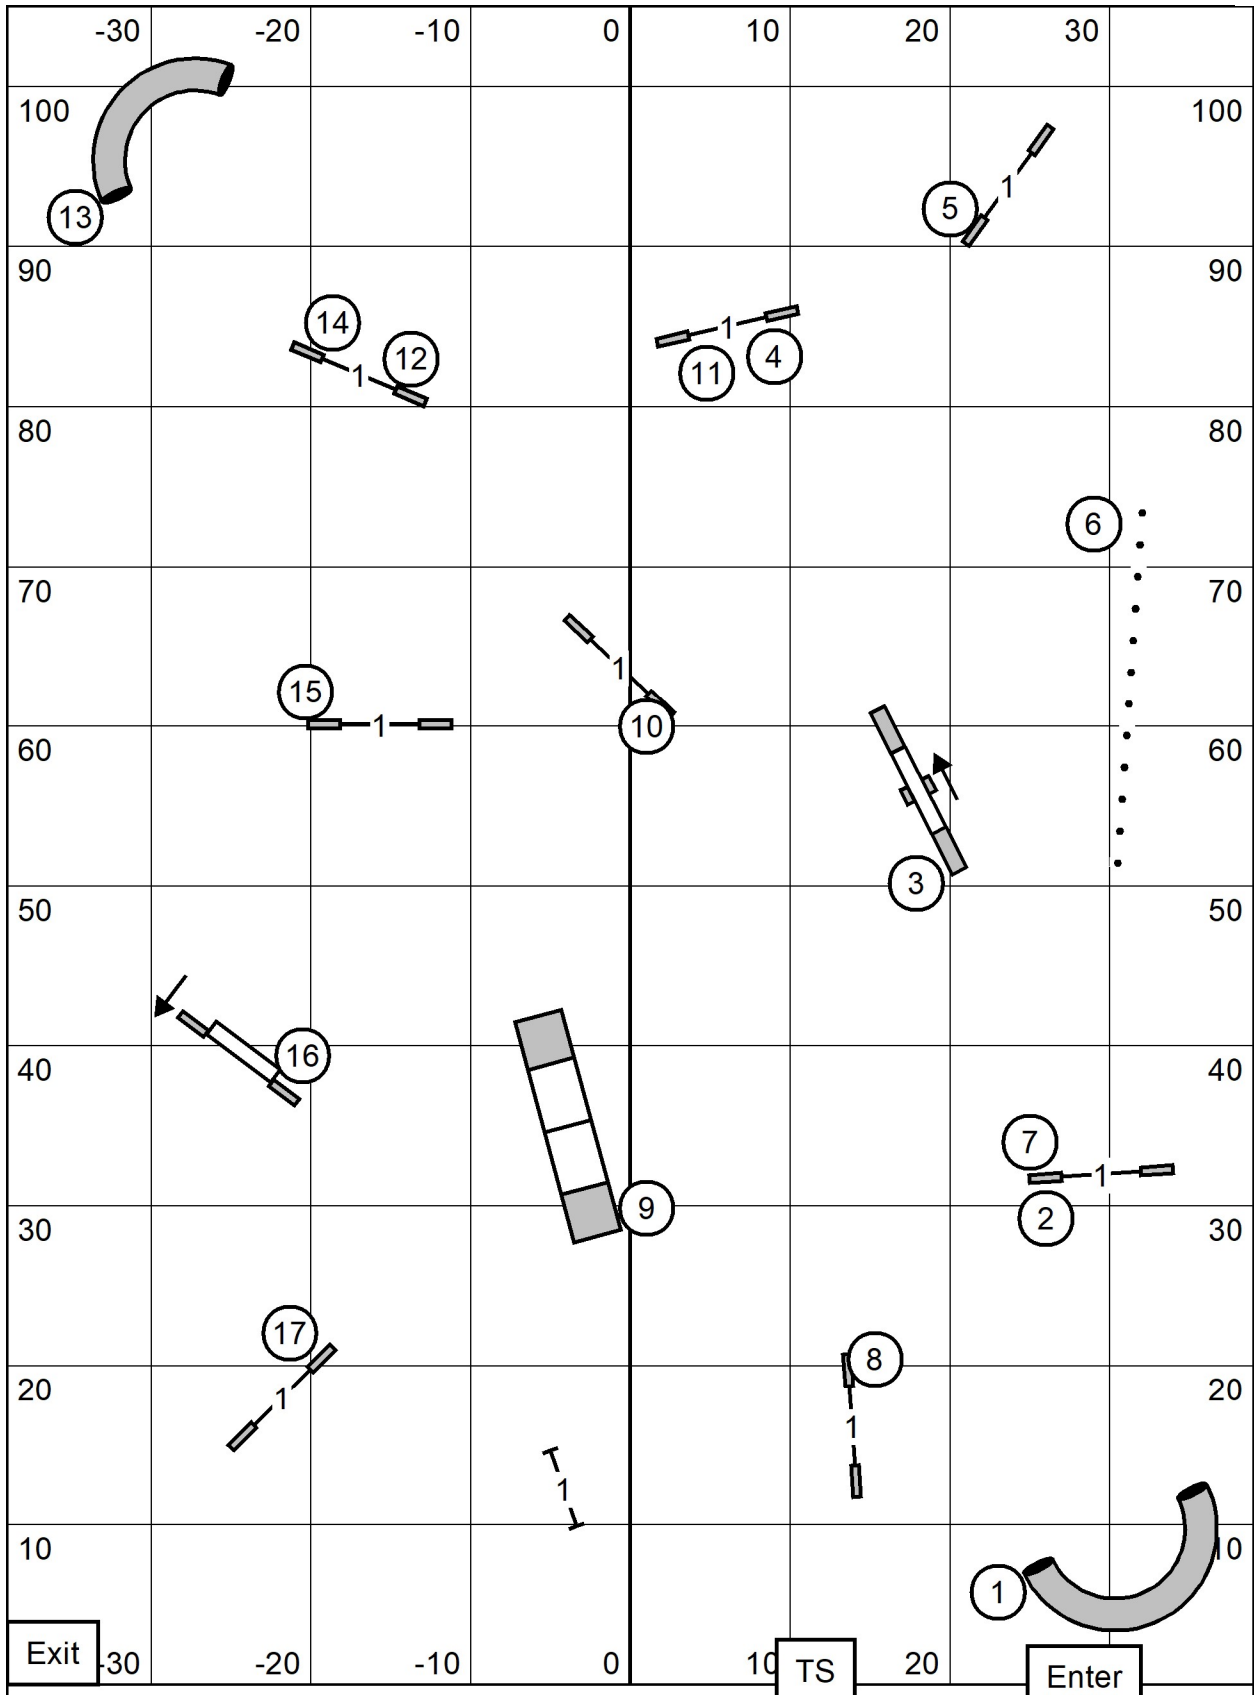

Path length (ft):630.7

SOUHEGAN KENNEL CLUB
 Friday, July 5, 2024
 Course designer: Geoff Teare
 Judged by: Sandy Moody

EX/MAS
 JWW

SOUHEGAN KENNEL CLUB
 Friday, July 5, 2024
 Course designer: Geoff Teare
 Judged by: Sandy Moody

NOVICE STANDARD

Exit

TS

Enter

SOUHEGAN KENNEL CLUB
 Friday, July 5, 2024
 Course designer: Geoff Teare
 Judged by: Sandy Moody

OPEN
 JWW

SOUHEGAN KENNEL CLUB
 Friday, July 5, 2024

Course designer: Geoff Teare
 Judged by: Sandy Moody

OPEN STANDARD

SOUHEGAN KENNEL CLUB
 Friday, July 5, 2024
 Course designer: Geoff Teare
 Judged by: Sandy Moody

PREMIER JWW

Exit -30 -20 -10 0 10 TS 20 Enter

SOUHEGAN KENNEL CLUB
 Friday, July 5, 2024
 Course designer: Geoff Teare
 Judged by: Sandy Moody