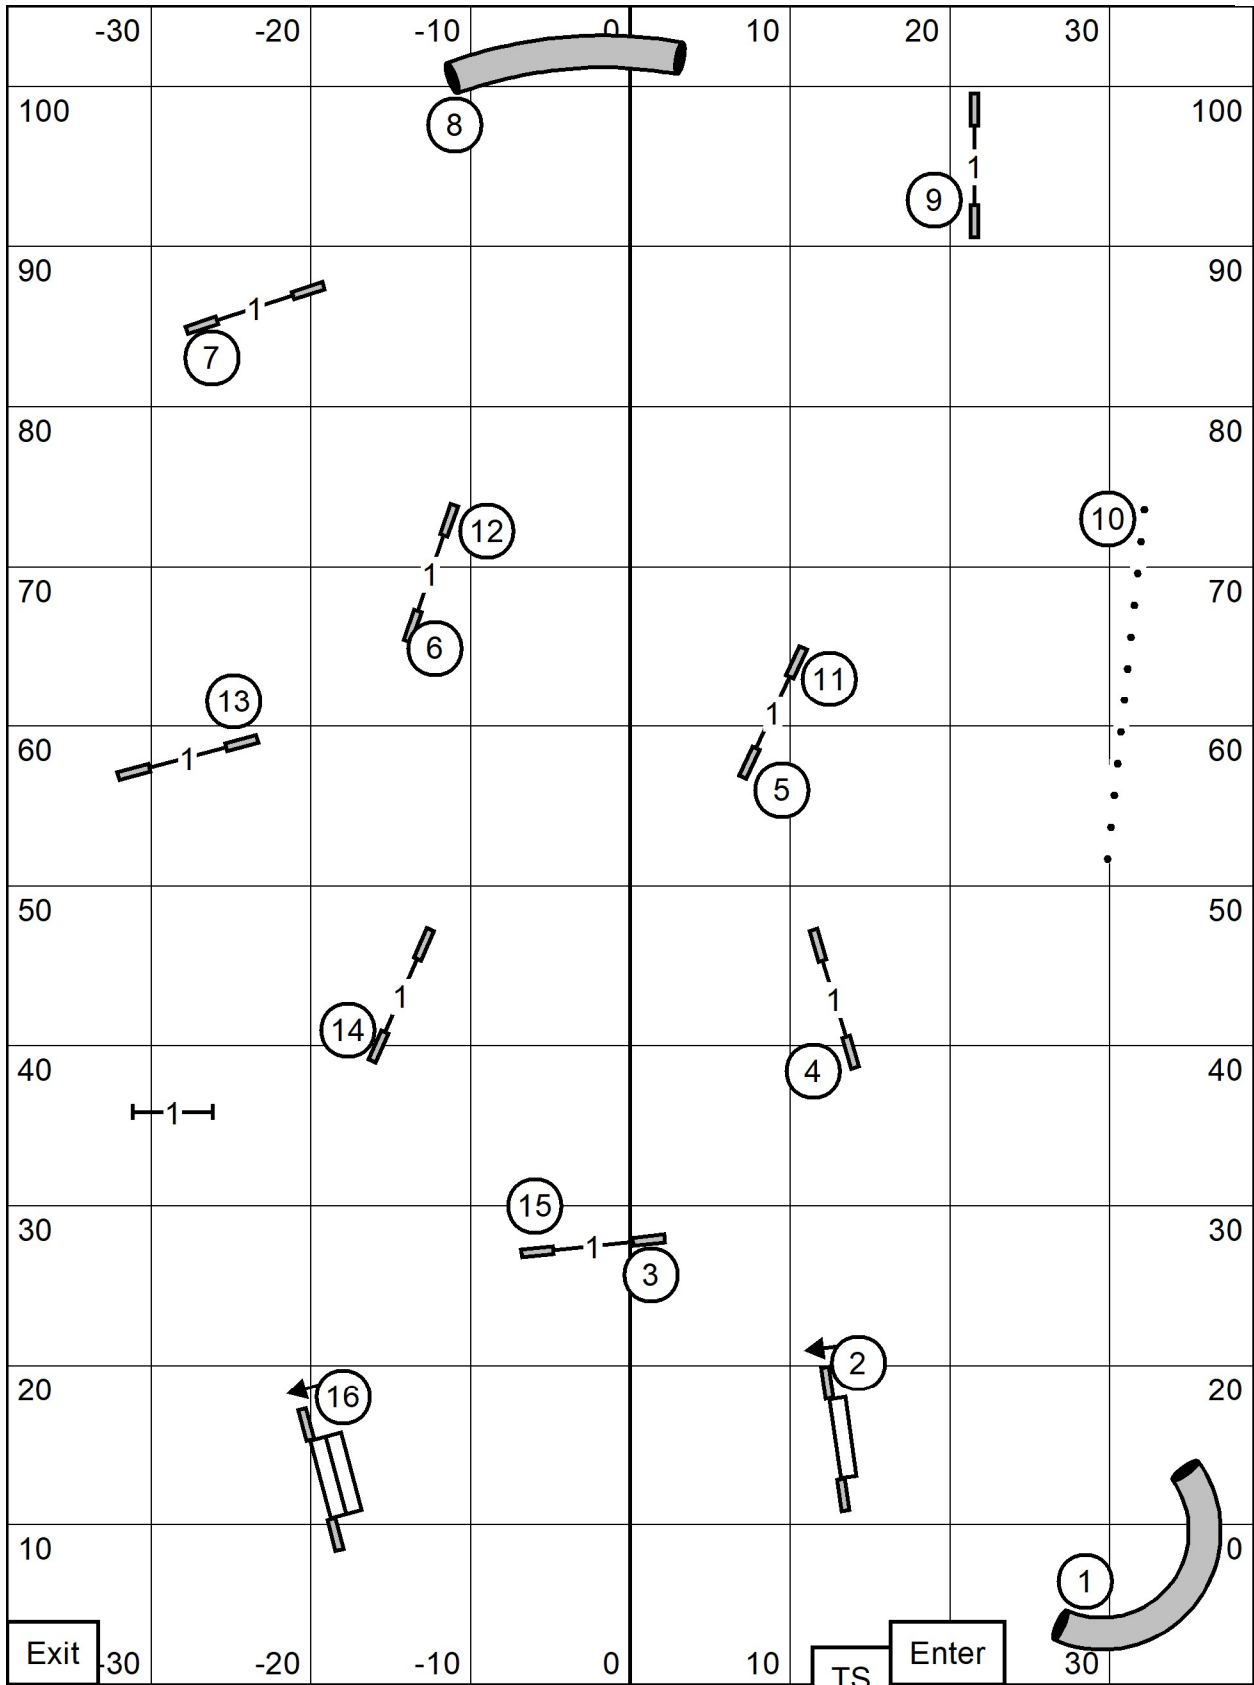

Path length (ft):630.7

SOUHEGAN KENNEL CLUB
 Friday, July 5, 2024
 Course designer: Geoff Teare
 Judged by: Sandy Moody

EX/MAS
 JWW

SOUHEGAN KENNEL CLUB
 Friday, July 5, 2024
 Course designer: Geoff Teare
 Judged by: Sandy Moody

NOVICE STANDARD

Exit

TS

Enter

SOUHEGAN KENNEL CLUB
 Friday, July 5, 2024
 Course designer: Geoff Teare
 Judged by: Sandy Moody

OPEN
 JWW

SOUHEGAN KENNEL CLUB
 Friday, July 5, 2024

Course designer: Geoff Teare
 Judged by: Sandy Moody

OPEN STANDARD

SOUHEGAN KENNEL CLUB
 Friday, July 5, 2024
 Course designer: Geoff Teare
 Judged by: Sandy Moody

PREMIER JWW

Exit -30 -20 -10 0 10 TS 20 Enter

SOUHEGAN KENNEL CLUB
 Friday, July 5, 2024
 Course designer: Geoff Teare
 Judged by: Sandy Moody