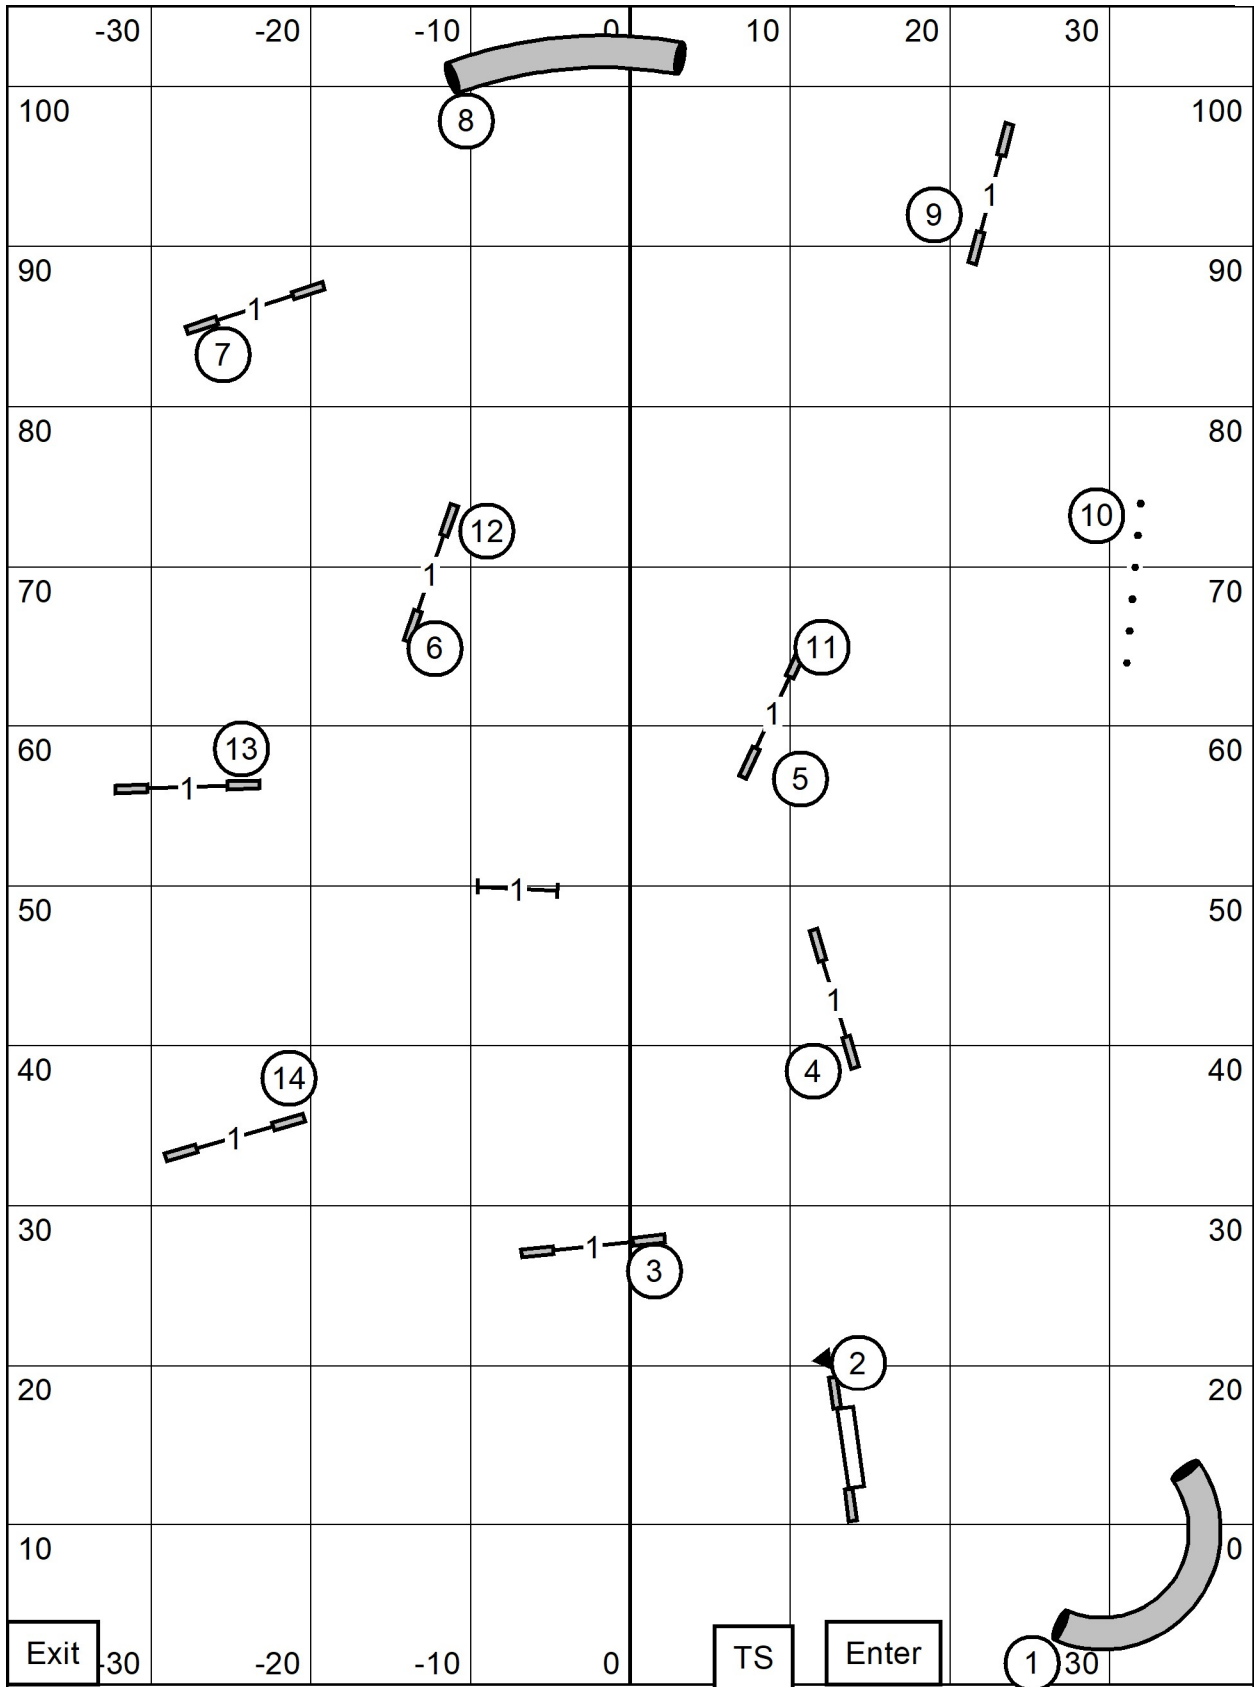

SOUHEGAN KENNEL CLUB
Friday, July 5, 2024
Course designer: Geoff Teare
Judged by: Sandy Moody

NOVICE JWW