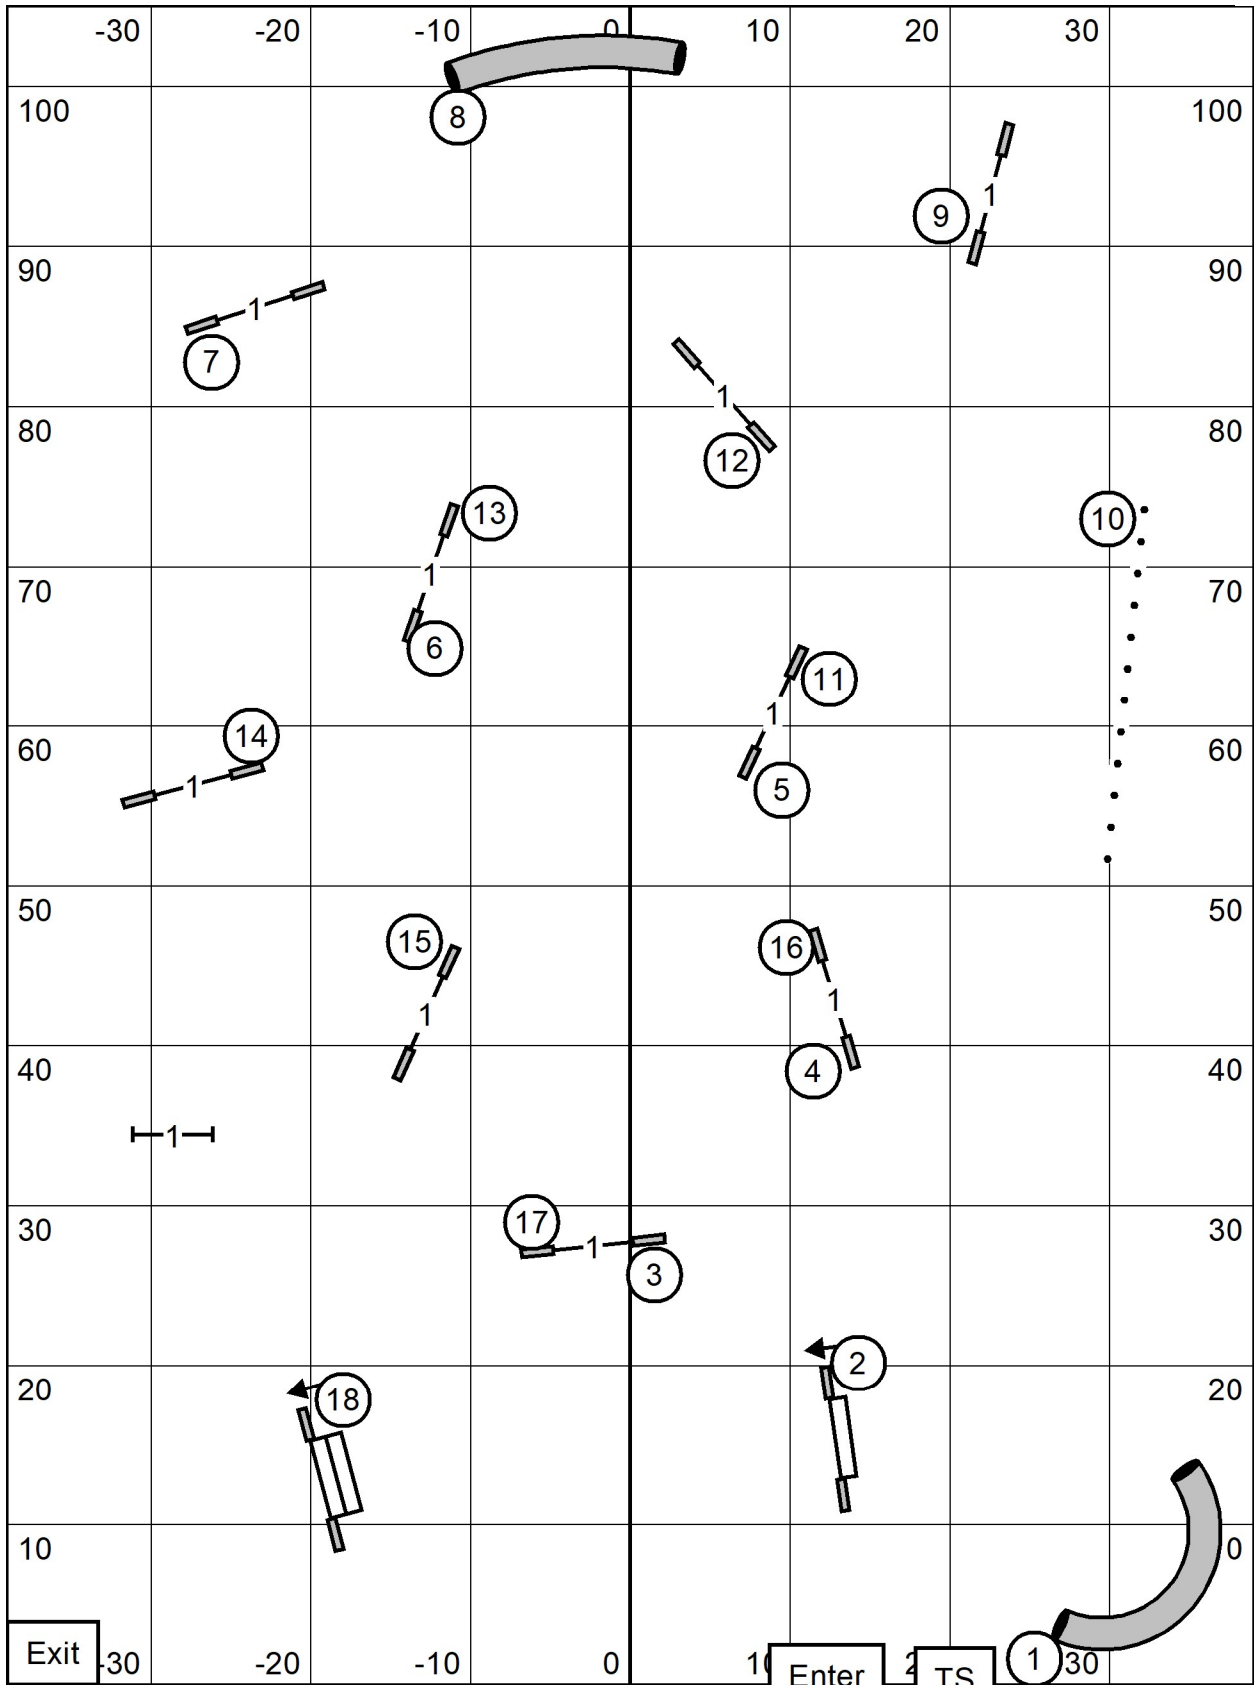

SOUHEGAN KENNEL CLUB
Friday, July 5, 2024
Course designer: Geoff Teare
Judged by: Sandy Moody

EX/MAS
JWW