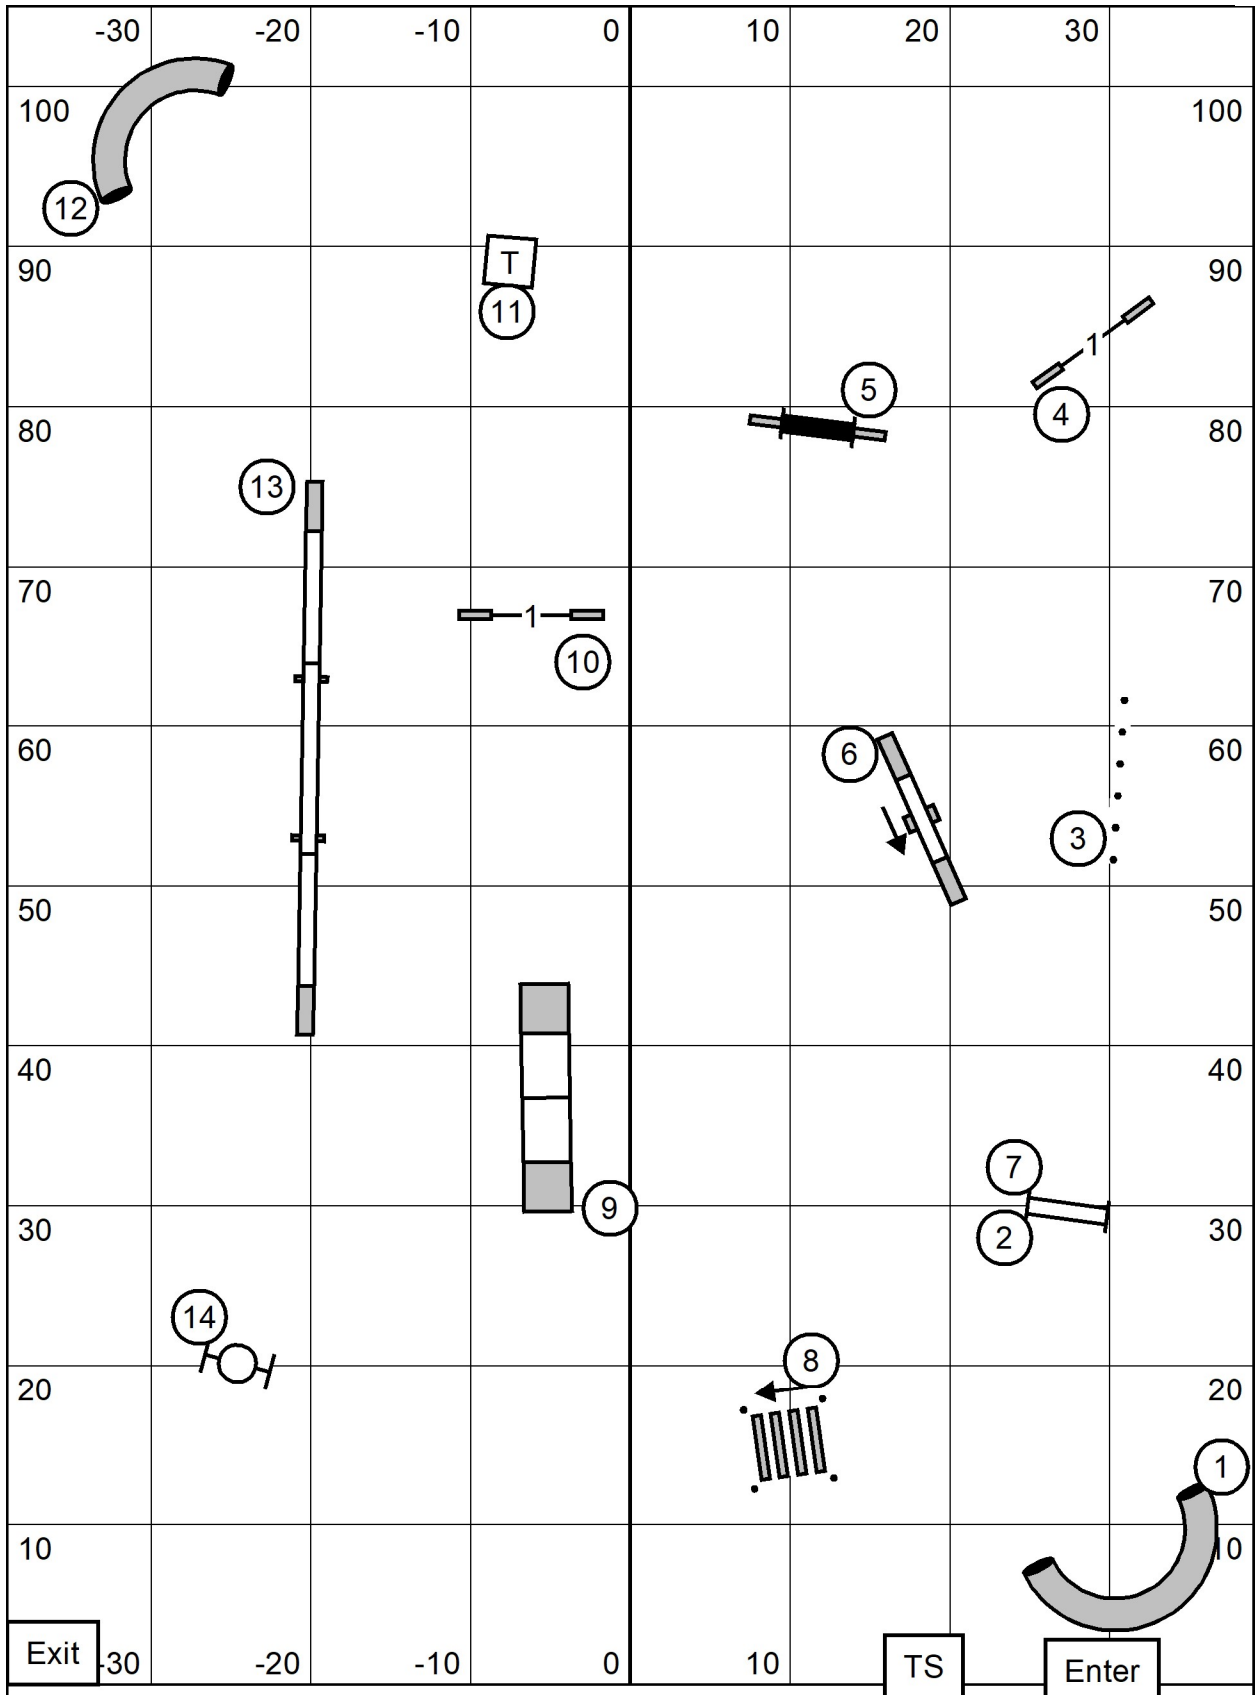

SOUHEGAN KENNEL CLUB
Friday, July 5, 2024
Course designer: Geoff Teare
Judged by: Sandy Moody

NOVICE STANDARD