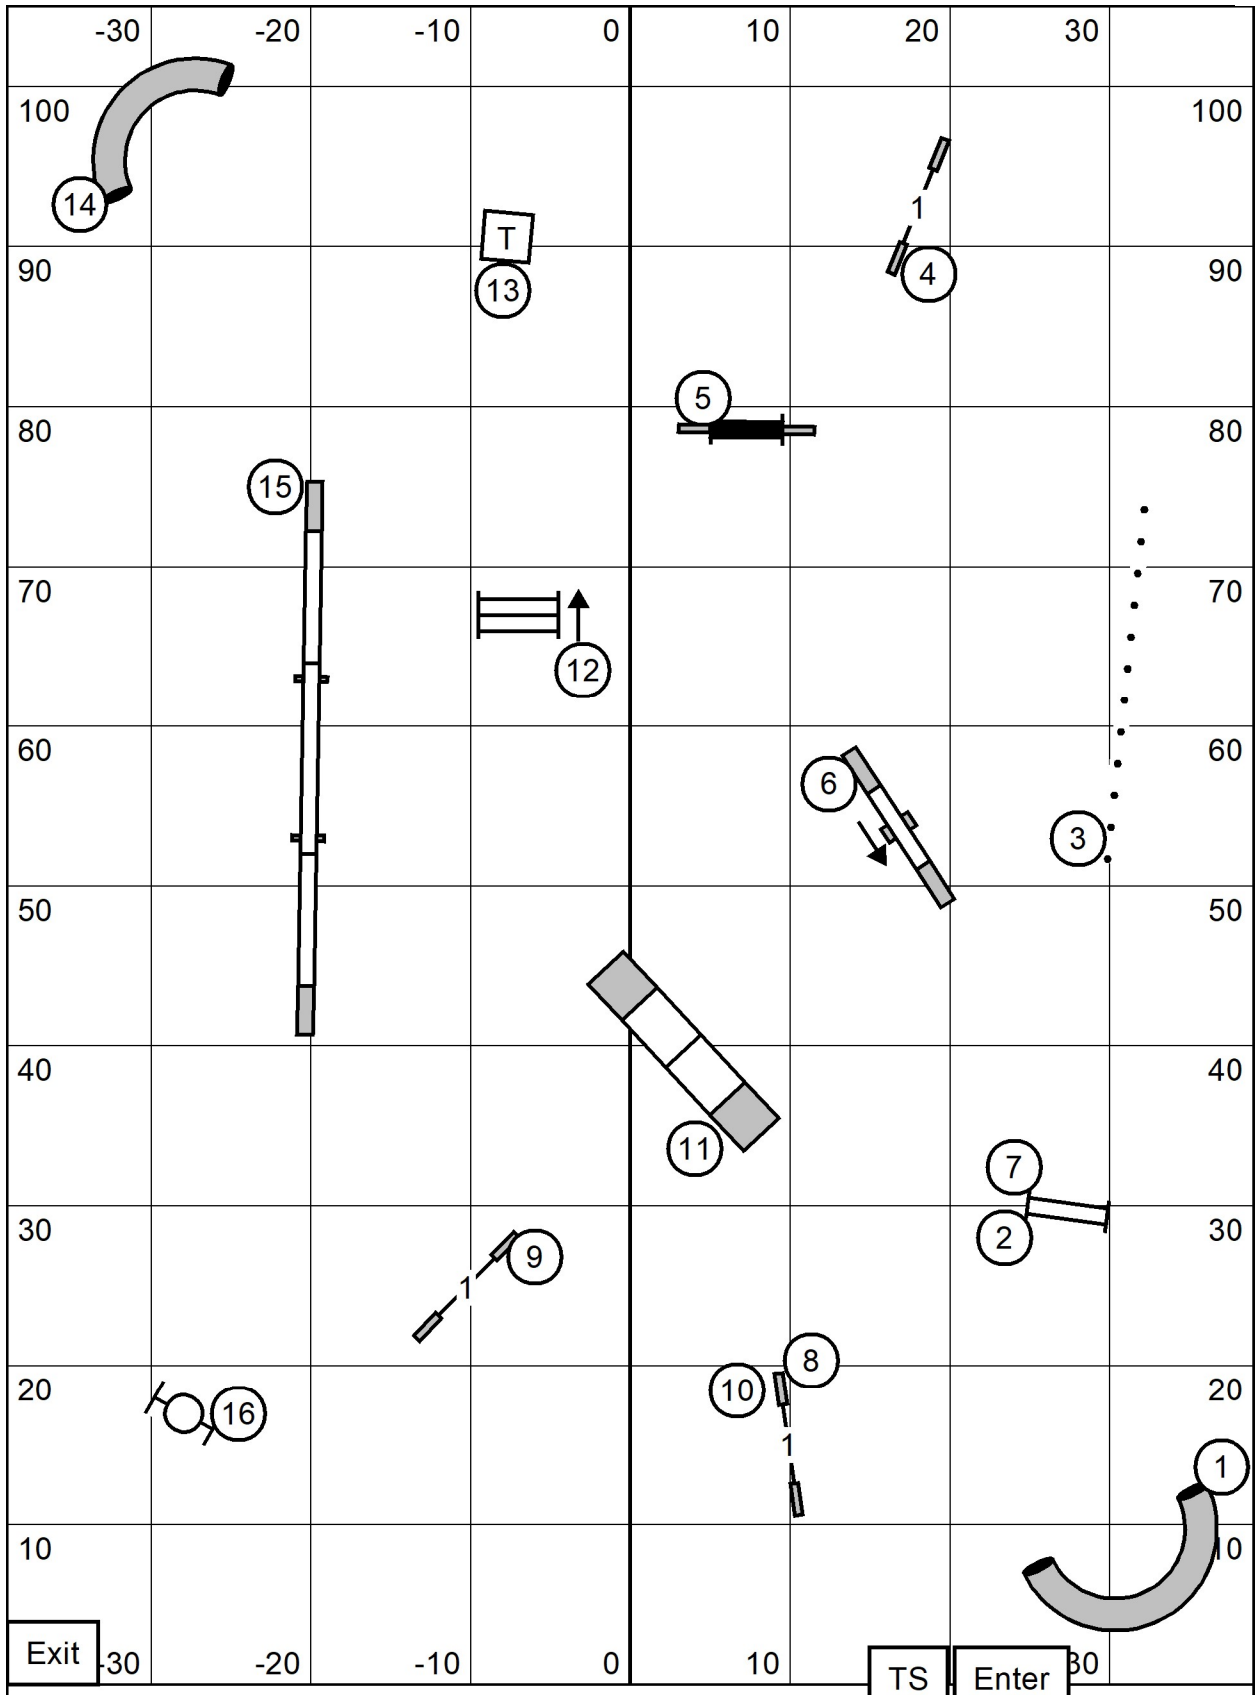

SOUHEGAN KENNEL CLUB
Friday, July 5, 2024

Course designer: Geoff Teare
Judged by: Sandy Moody

OPEN STANDARD