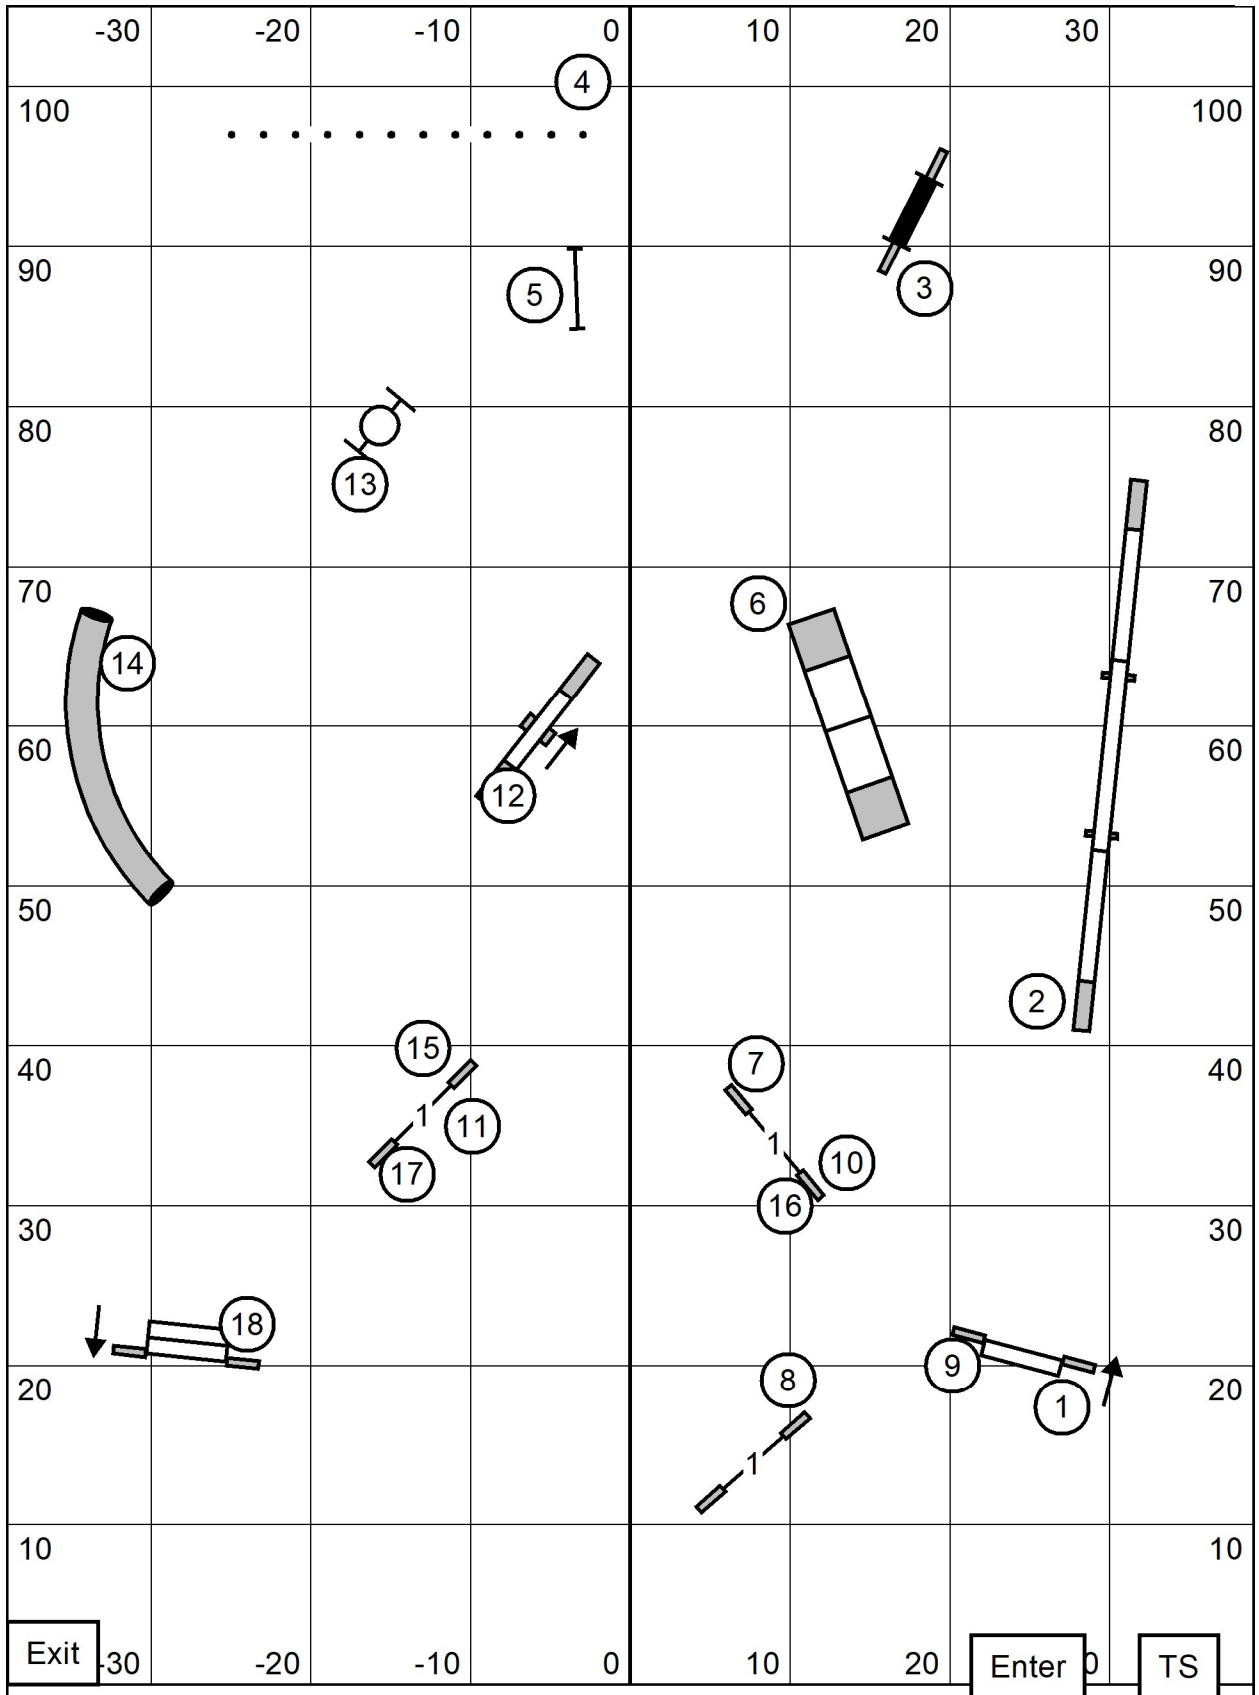

SOUHEGAN KENNEL CLUB
Thursday, July 4, 2024
Course designer: Geoff Teare
Judged by: Sandy Moody

EX/MAS STANDARD