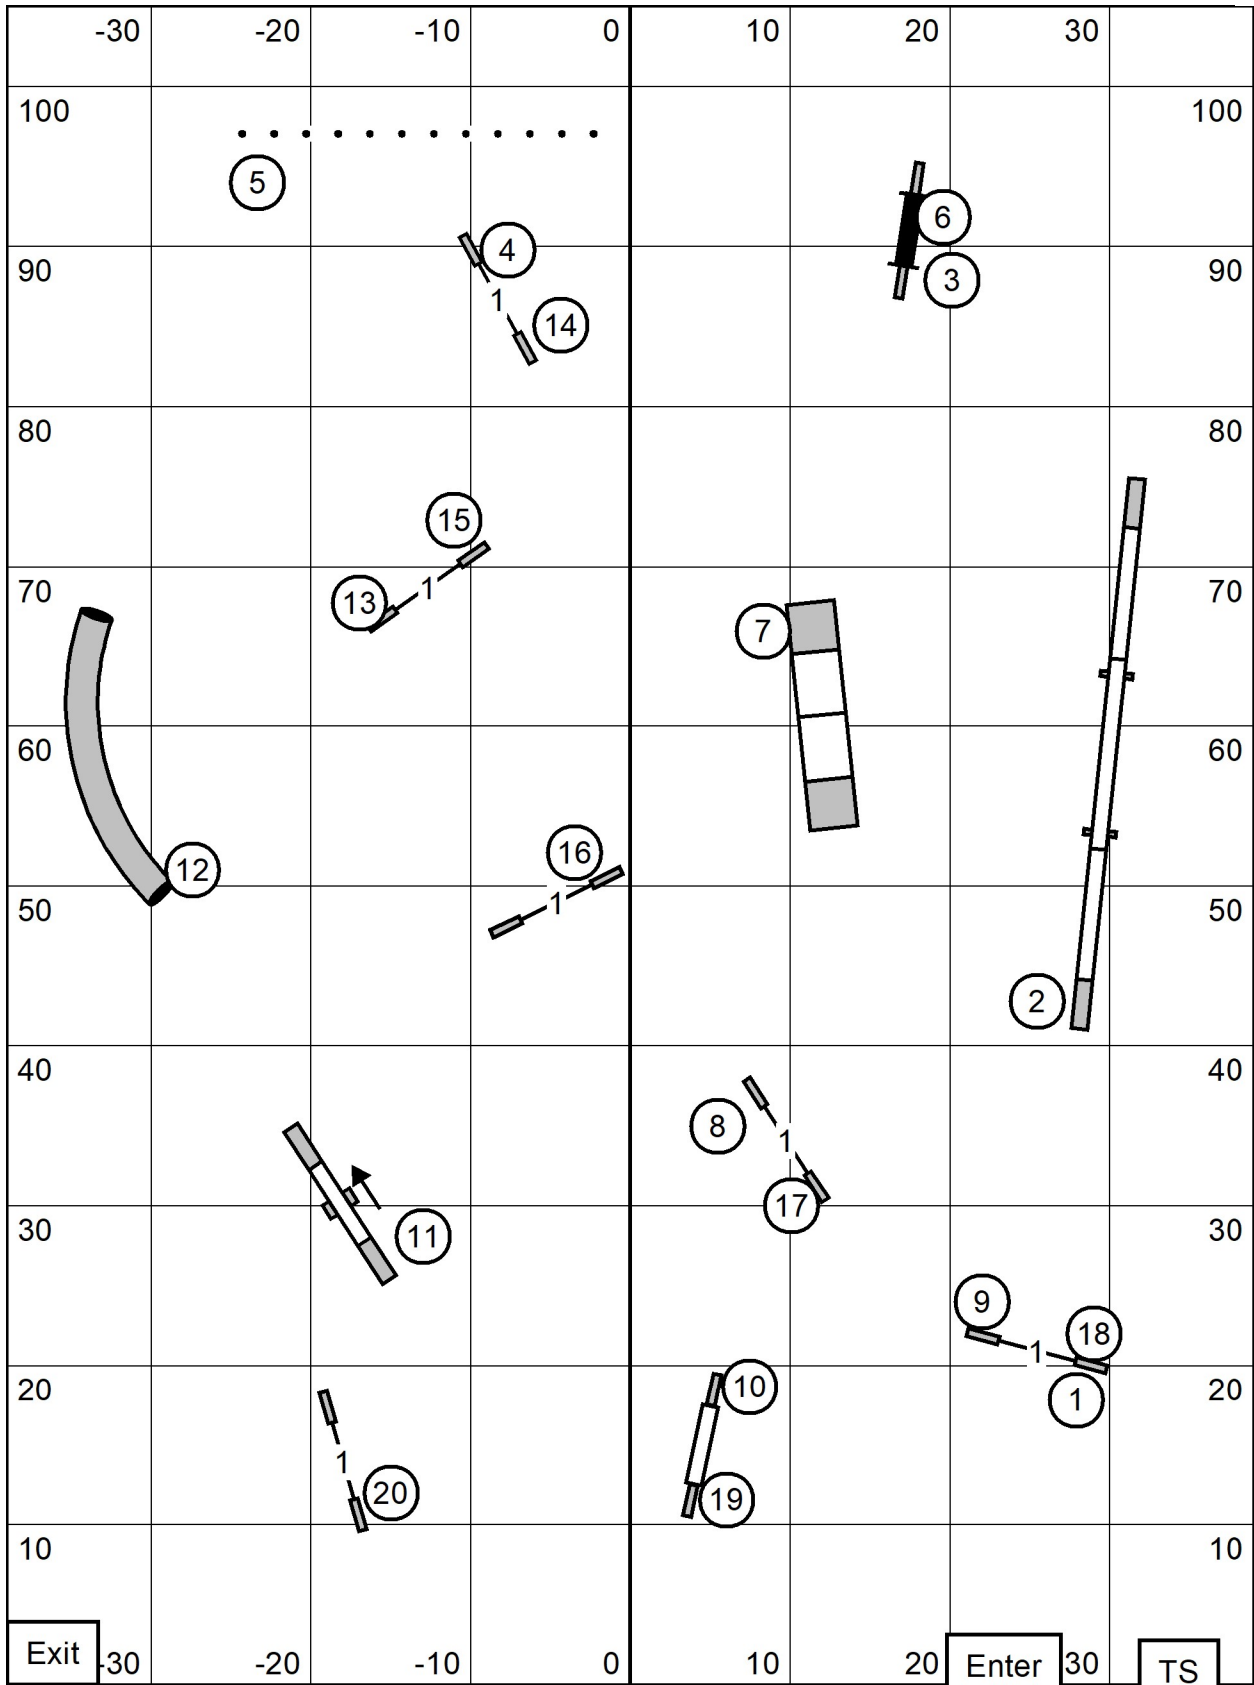

OPEN STANDARD

SOUHEGAN KENNEL CLUB
 Thursday, July 4, 2024
 Course designer: Geoff Teare
 Judged by: Sandy Moody

PREMIER STANDARD

SOUHEGAN KENNEL CLUB
 Thursday, July 4, 2024
 Course designer: Geoff Teare
 Judged by: Sandy Moody