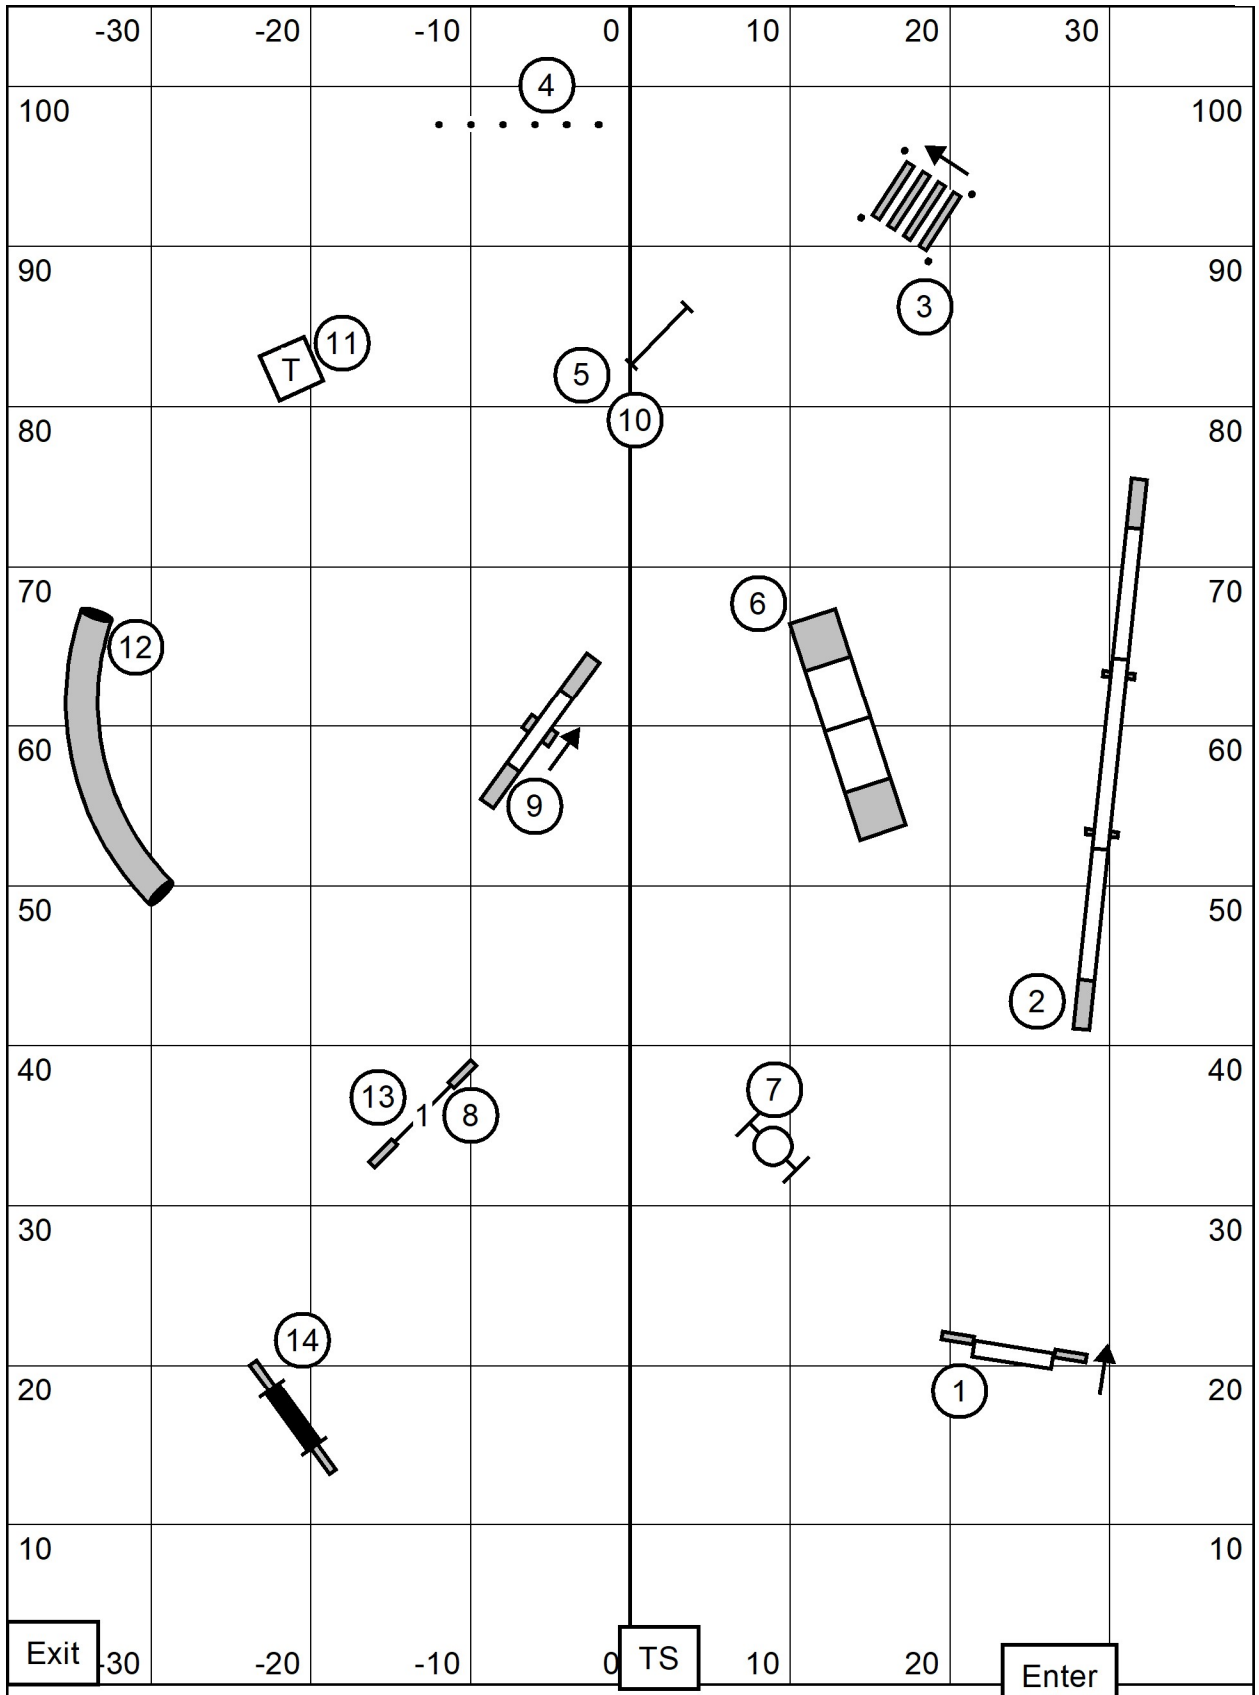

SOUHEGAN KENNEL CLUB
Thursday, July 4, 2024
Course designer: Geoff Teare
Judged by: Sandy Moody

NOVICE STANDARD