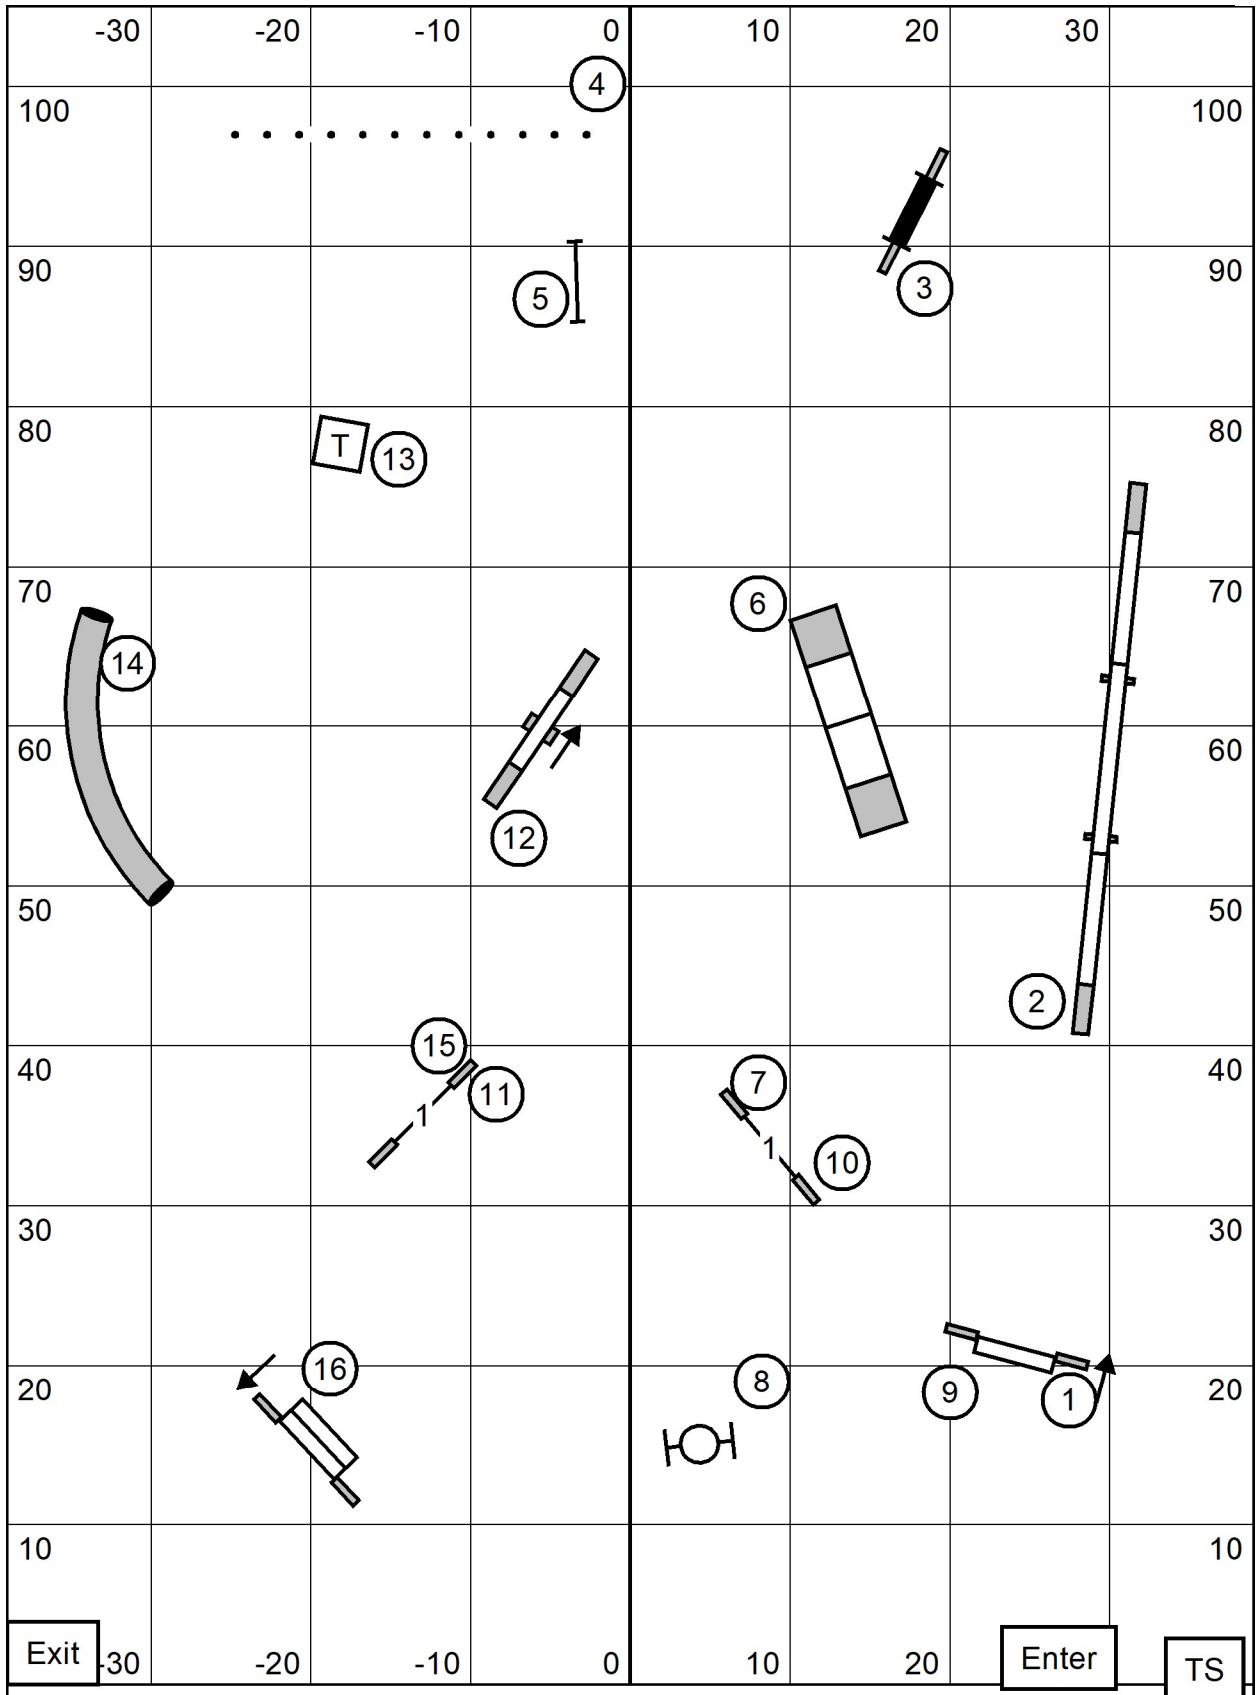

SOUHEGAN KENNEL CLUB
Thursday, July 4, 2024
Course designer: Geoff Teare
Judged by: Sandy Moody

OPEN STANDARD