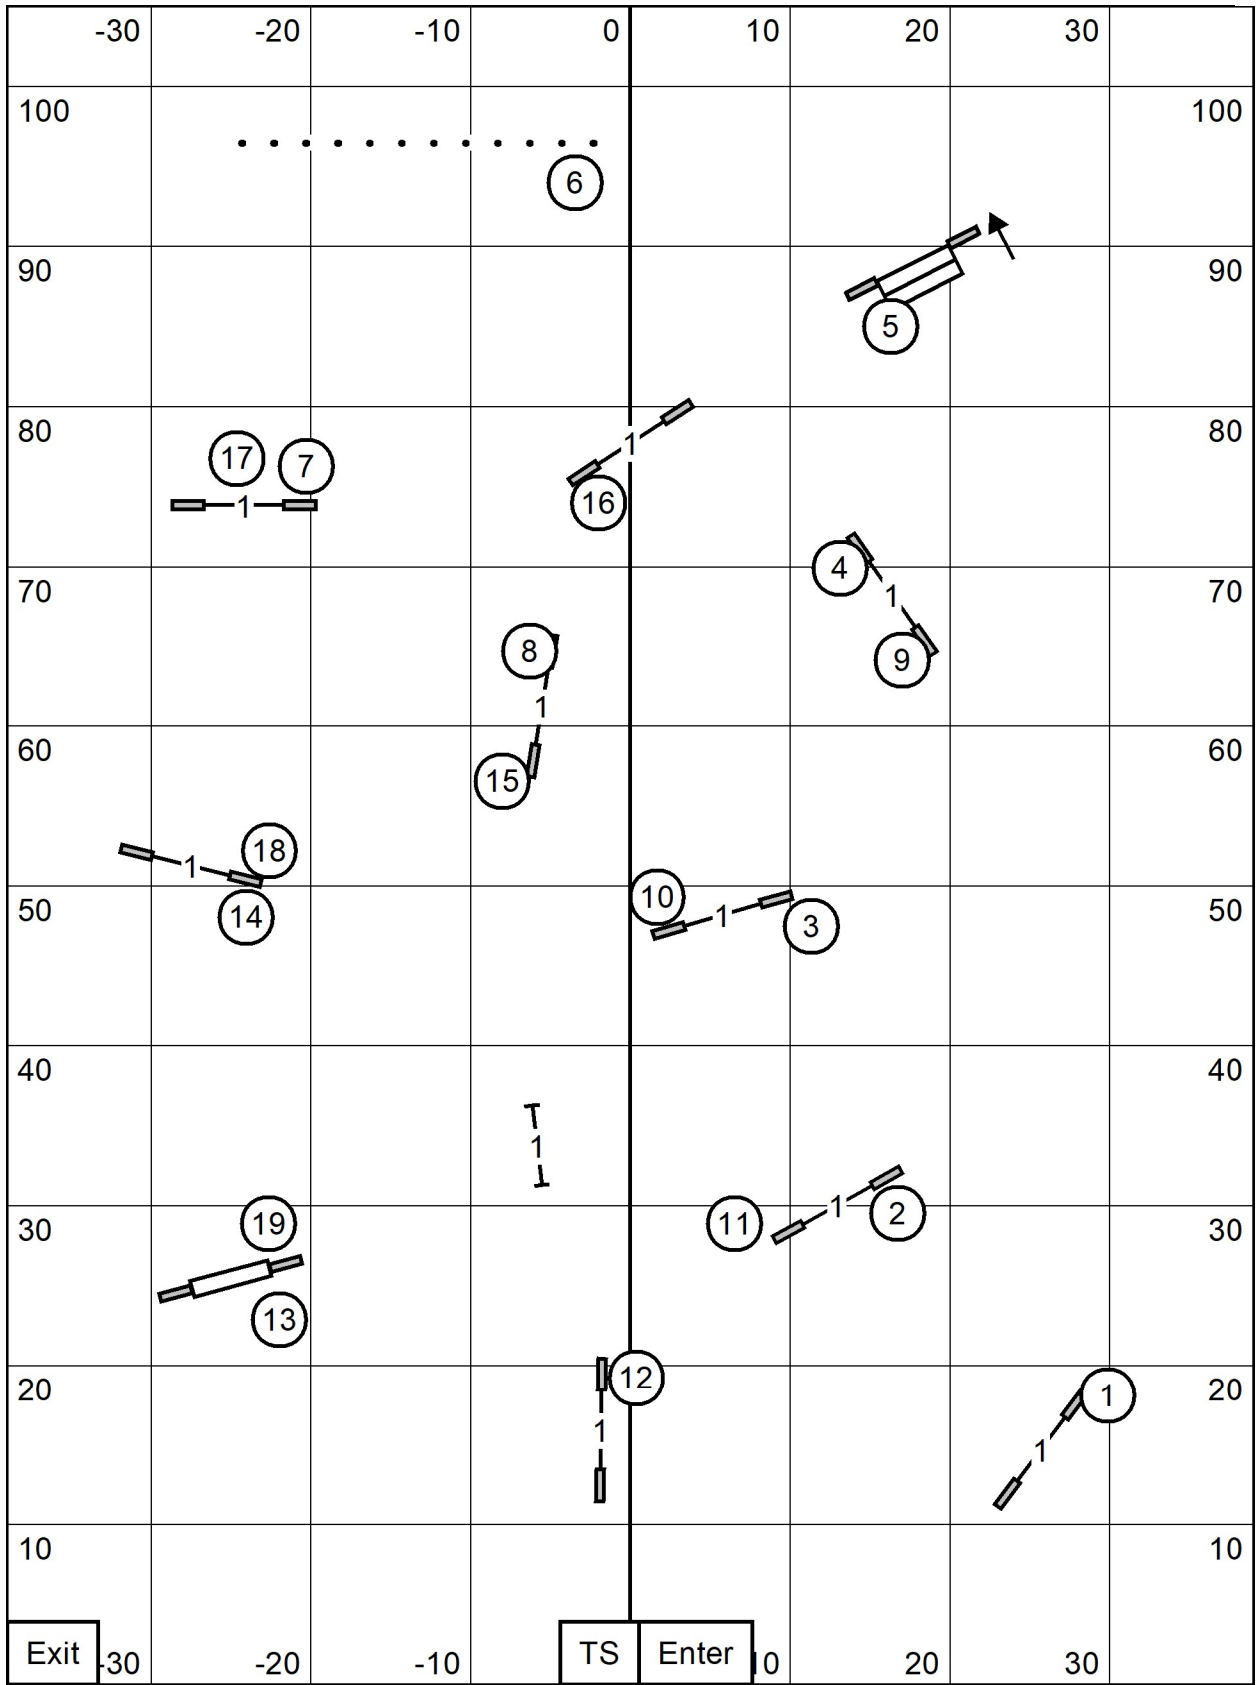

SOUHEGAN KENNEL CLUB
Thursday, July 4, 2024
Course designer: Geoff Teare
Judged by: Sandy Moody

EX/MAS JWW