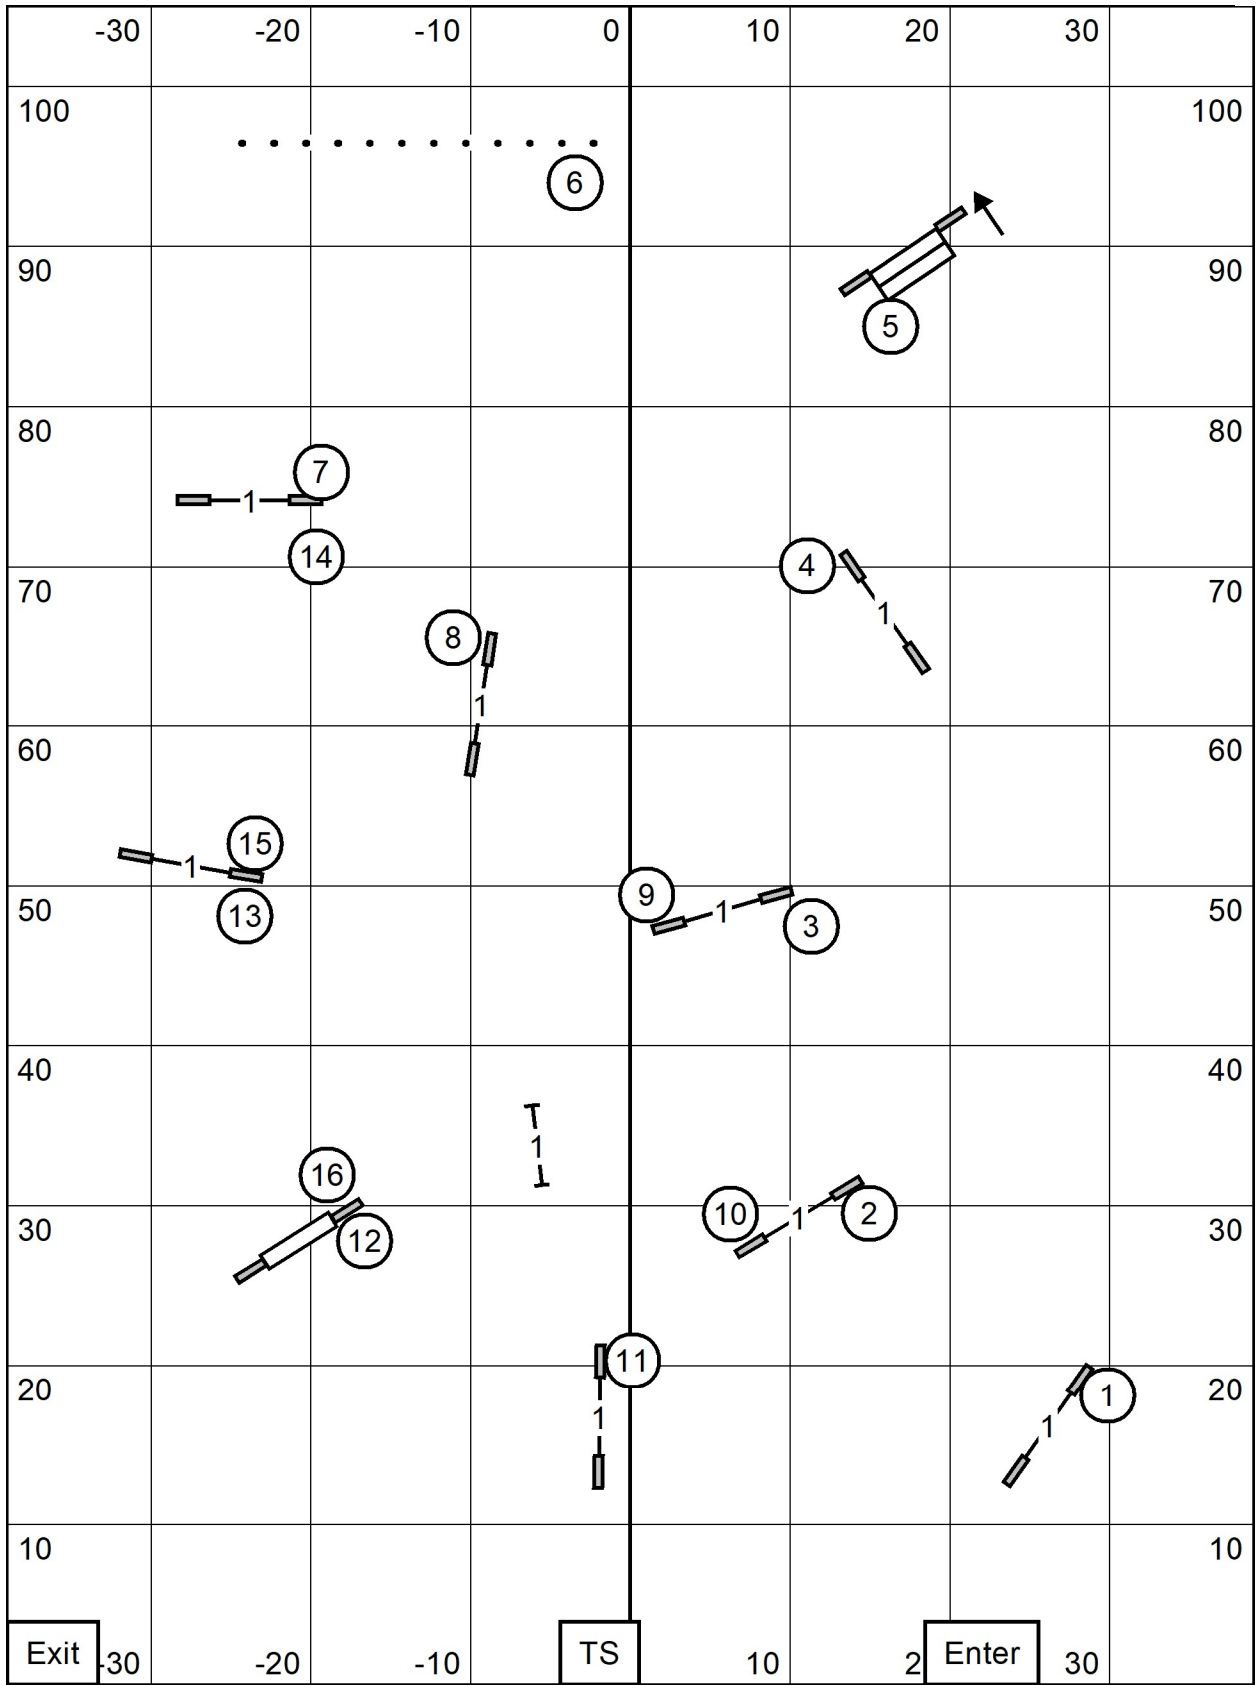

SOUHEGAN KENNEL CLUB
Thursday, July 4, 2024
Course designer: Geoff Teare
Judged by: Sandy Moody

**OPEN
JWW**