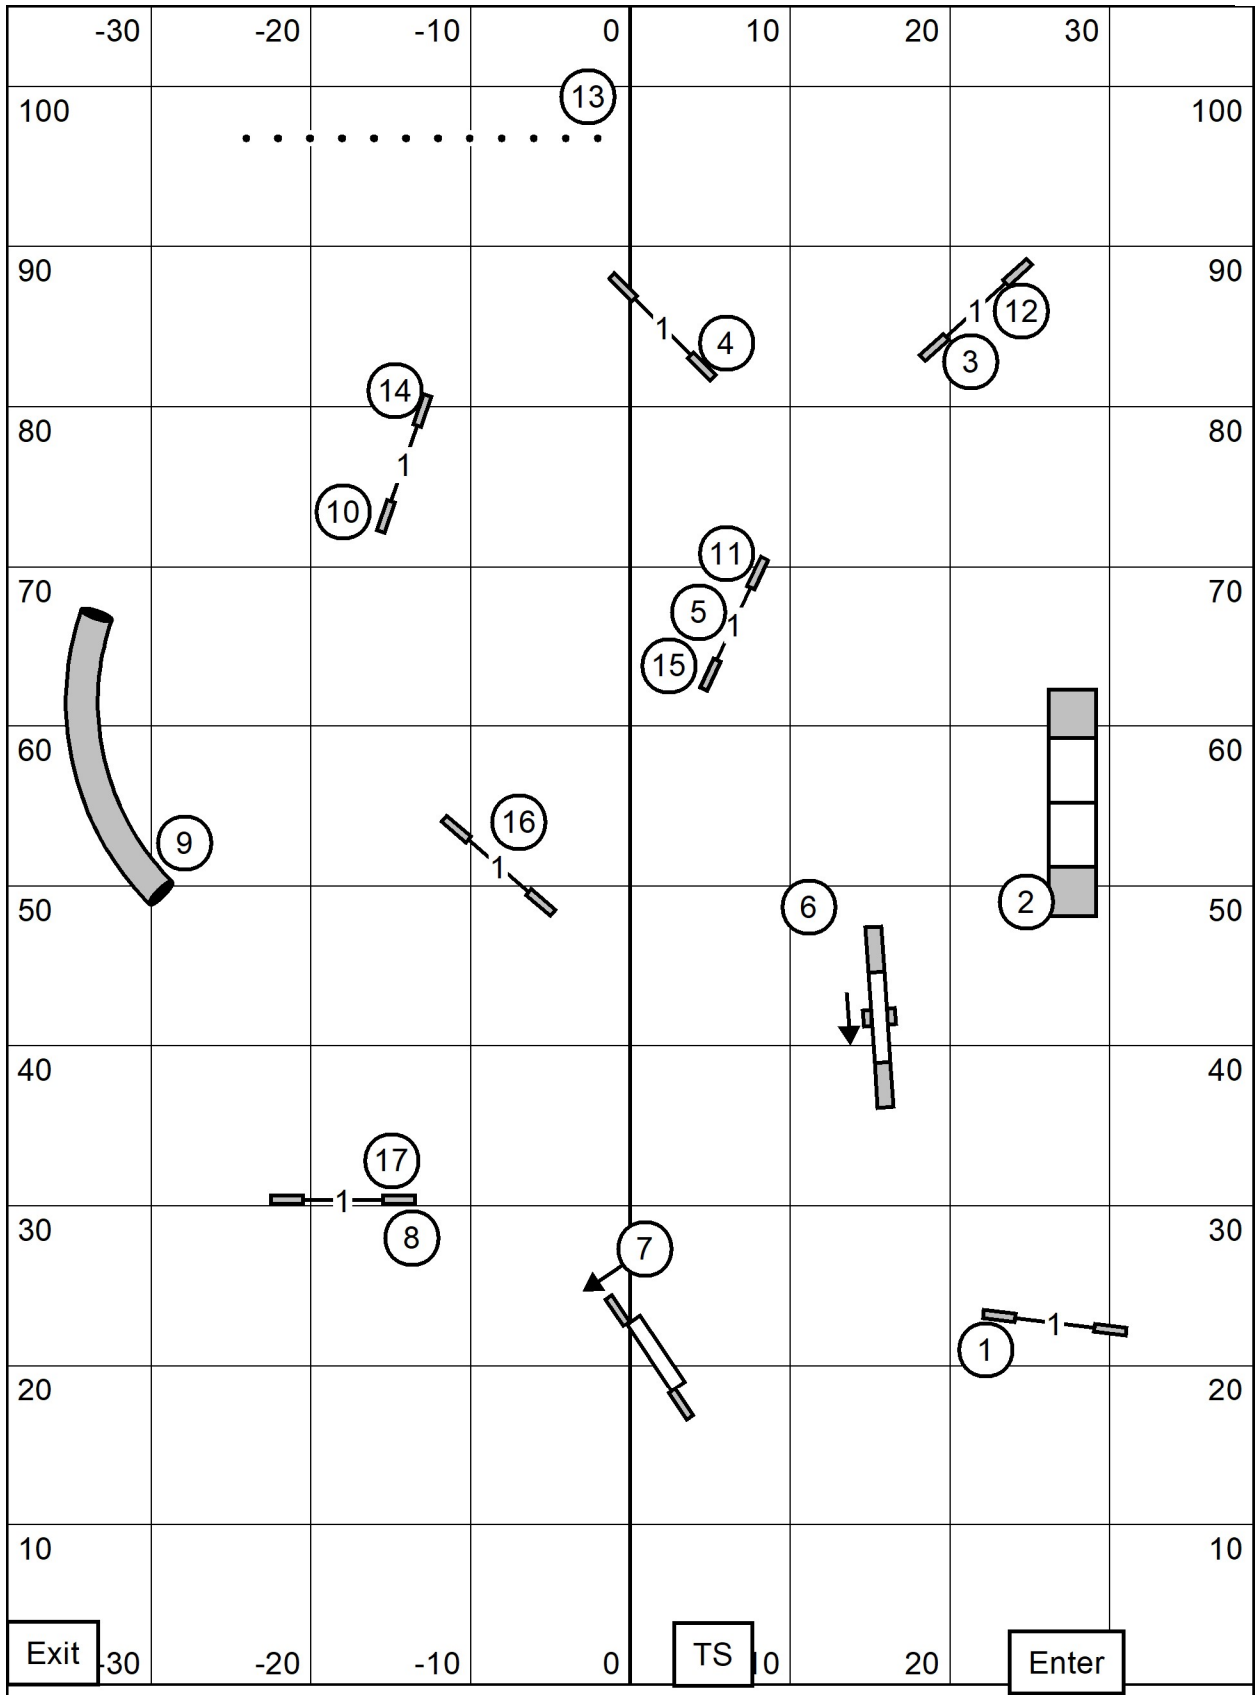

OPEN STANDARD

SOUHEGAN KENNEL CLUB
 Thursday, July 4, 2024
 Course designer: Geoff Teare
 Judged by: Sandy Moody

PREMIER STANDARD

SOUHEGAN KENNEL CLUB
 Thursday, July 4, 2024
 Course designer: Geoff Teare
 Judged by: Sandy Moody