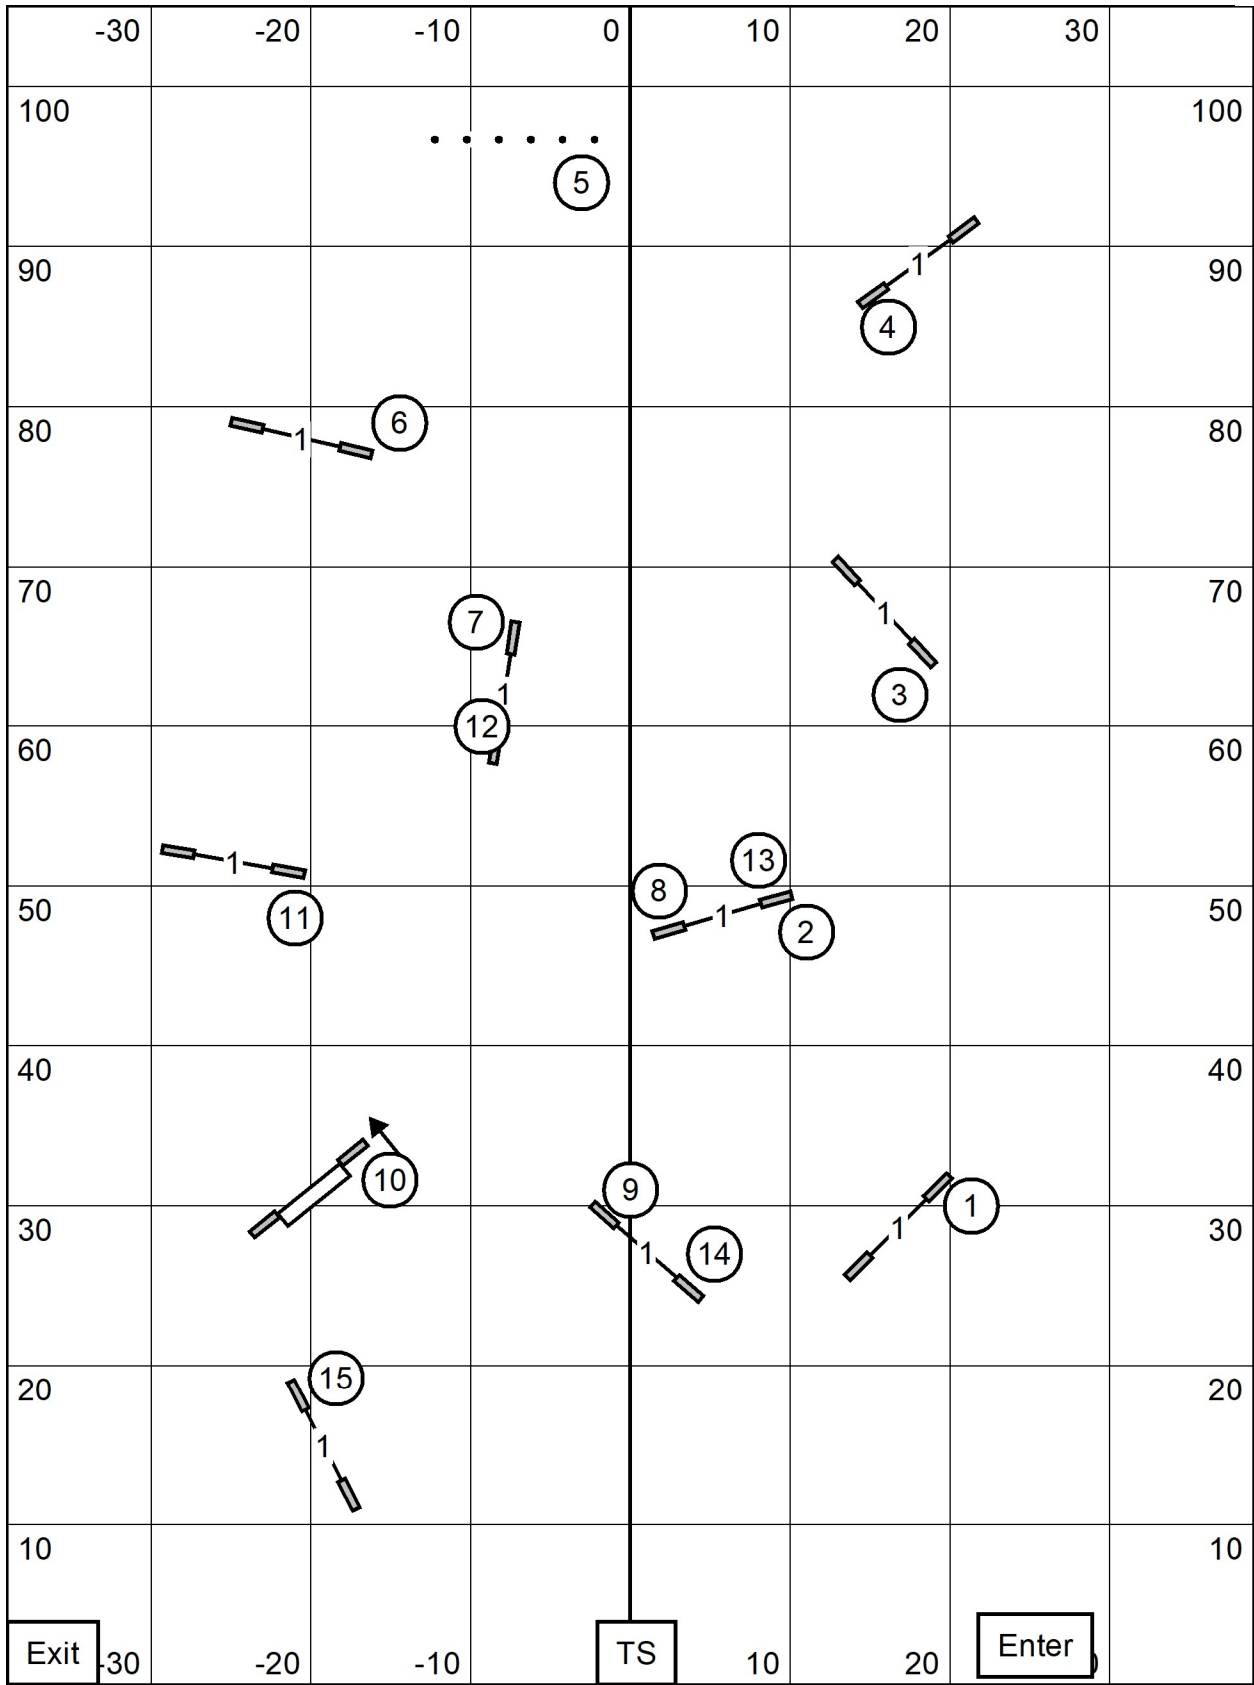

SOUHEGAN KENNEL CLUB
Thursday, July 4, 2024
Course designer: Geoff Teare
Judged by: Sandy Moody

NOVICE JWW