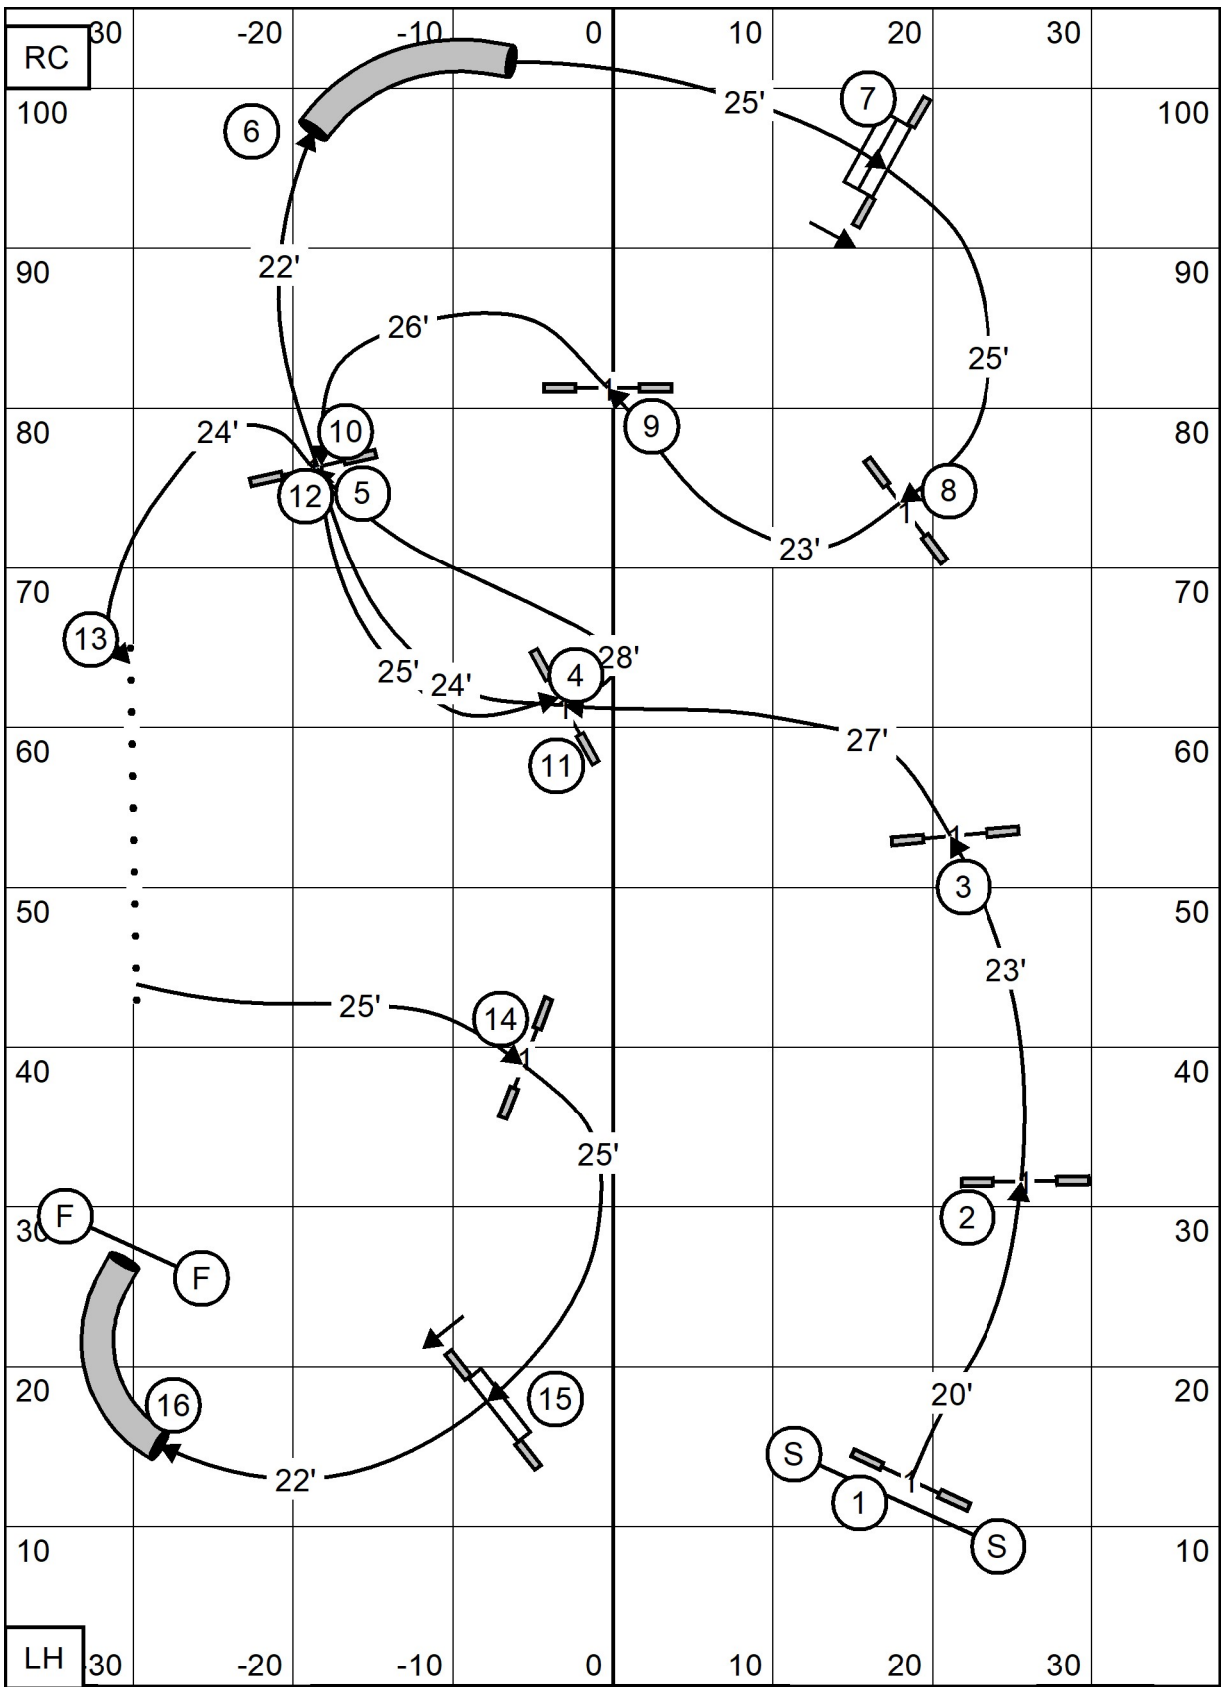

Exit	Open JWW Souhagen Kennel Club Sat Jan 11, 2025 Bill Pinder	TS	Enter