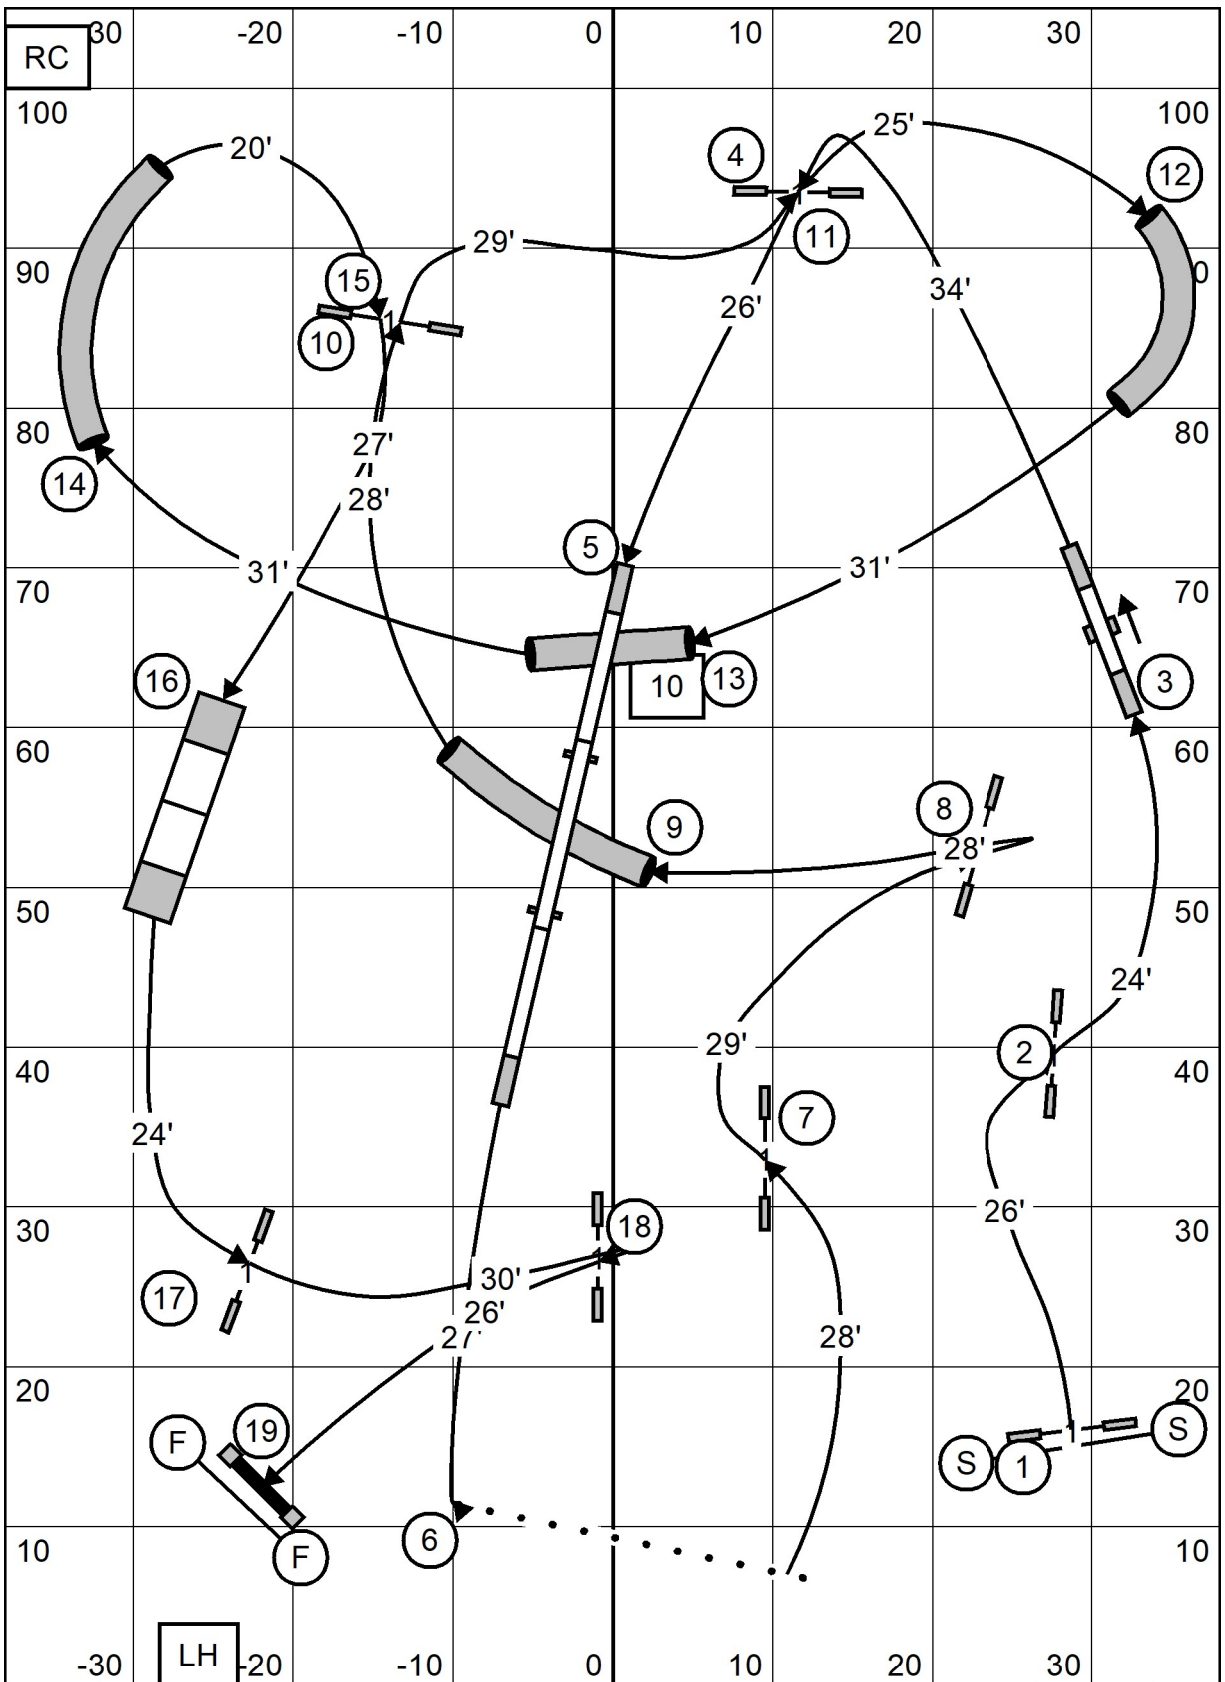

Novice Standard
 Souhegan Kennel Club
 Sat Jan 11, 2025
 Bill Pinder

Exit

TS

Enter

Exit	Open Standard Souhegan Kennel Club Sat Jan 11, 2025 Bill Pinder	TS Enter
------	---	---------------

Exit	<p>Excellent/Master Standard Souhegan Kennel Club Sat Jan 11, 2025 Bill Pinder</p>	TS	Enter
------	--	----	-------