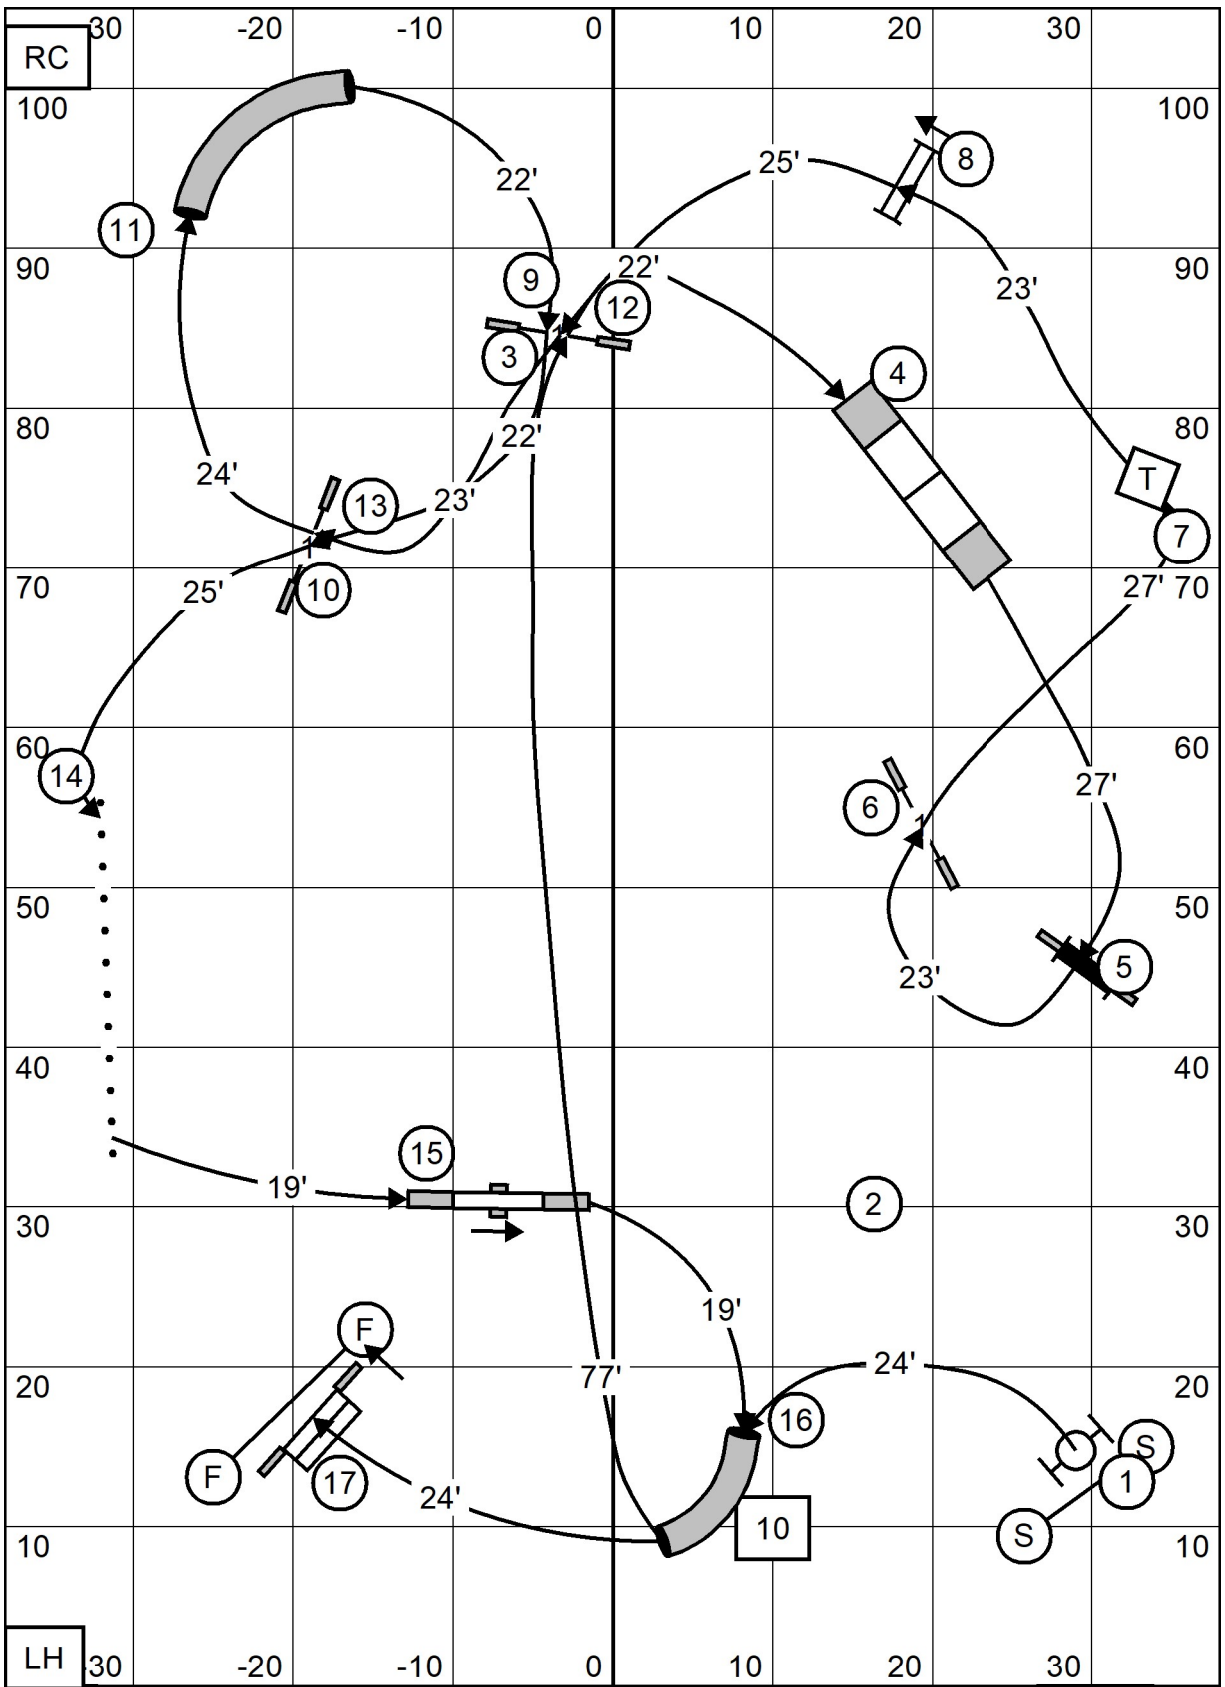

Novice Standard
 Souhegan Kennel Club
 Sat Jan 11, 2025
 Bill Pinder

Exit

TS

Enter

Exit	Open Standard Souhegan Kennel Club Sat Jan 11, 2025 Bill Pinder	TS Enter
------	---	---------------

Exit	<p>Excellent/Master Standard Souhegan Kennel Club Sat Jan 11, 2025 Bill Pinder</p>	TS	Enter
------	--	----	-------