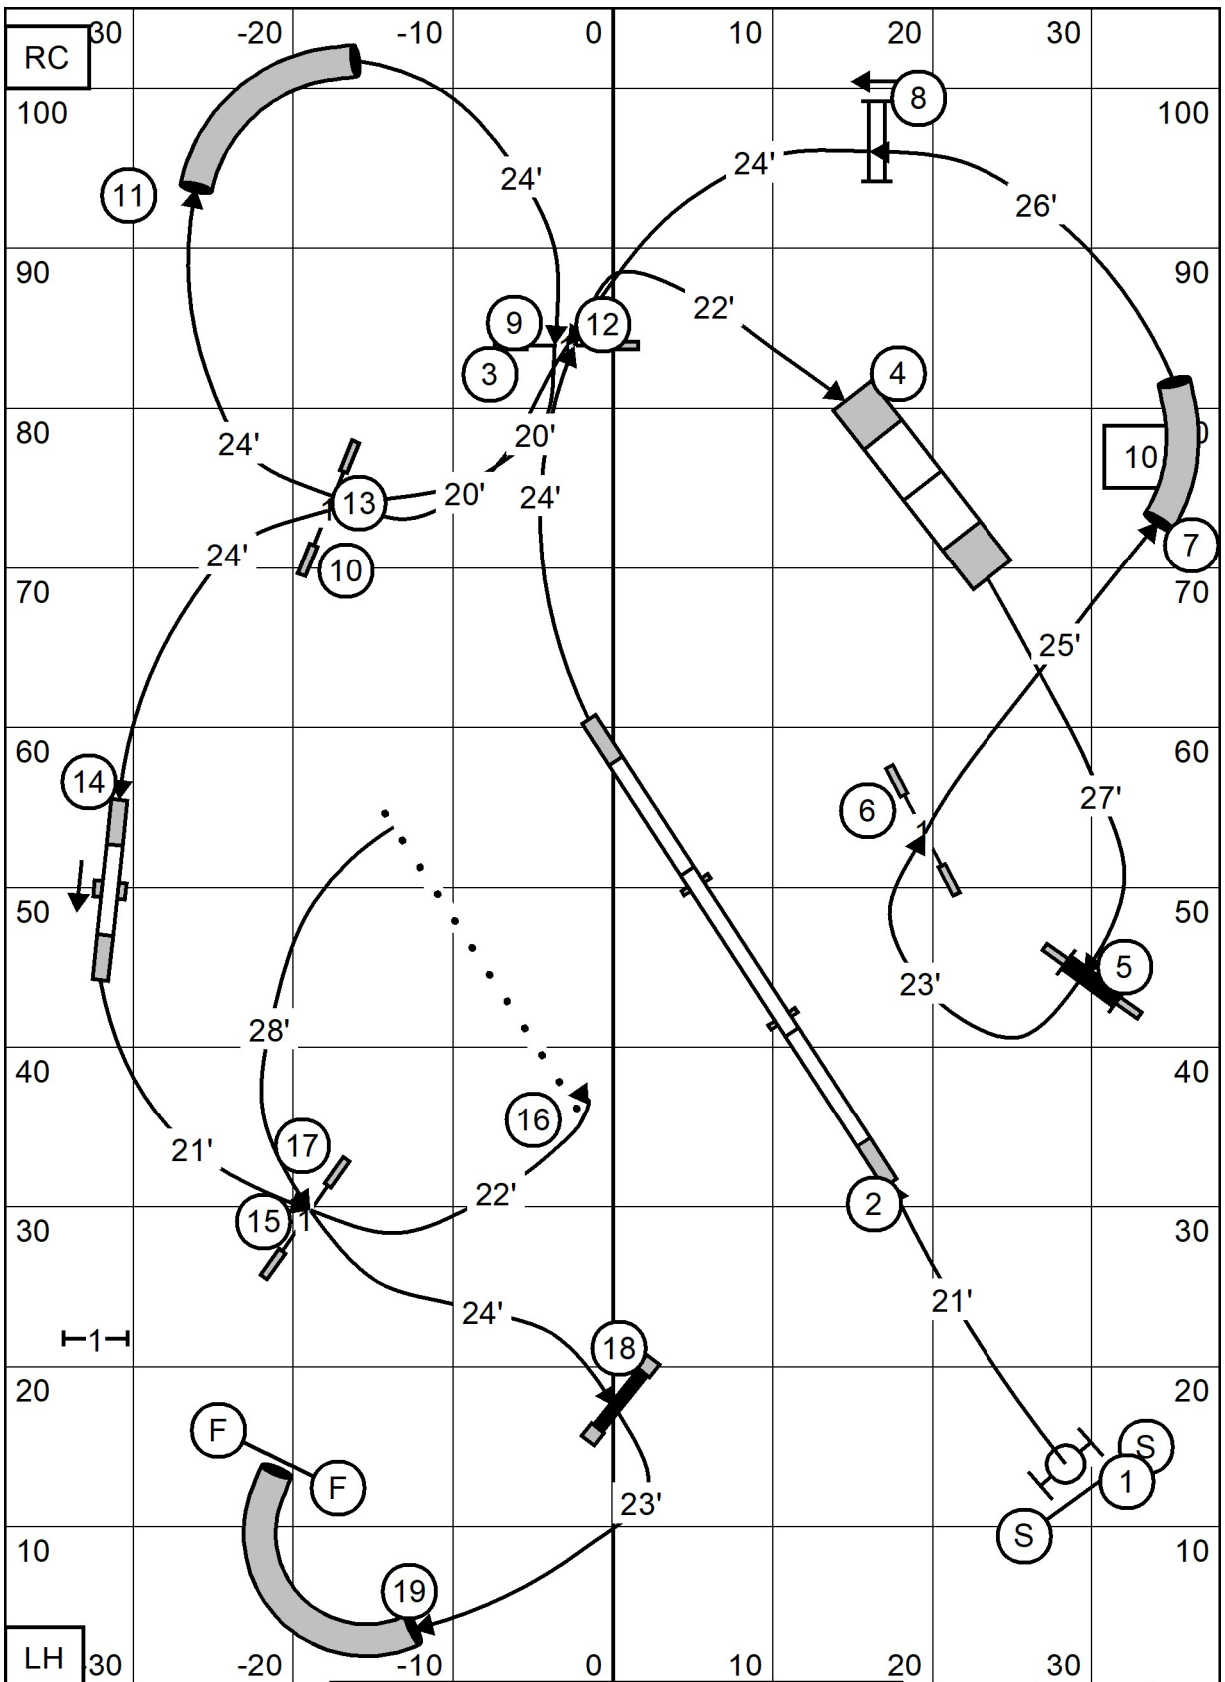

Novice Standard
 Souhegan Kennel Club
 Sat Jan 11, 2025
 Bill Pinder

Exit

TS

Enter

Exit	Open Standard Souhegan Kennel Club Sat Jan 11, 2025 Bill Pinder	TS Enter
------	---	---------------

Exit	<p>Excellent/Master Standard Souhegan Kennel Club Sat Jan 11, 2025 Bill Pinder</p>	TS	Enter
------	--	----	-------