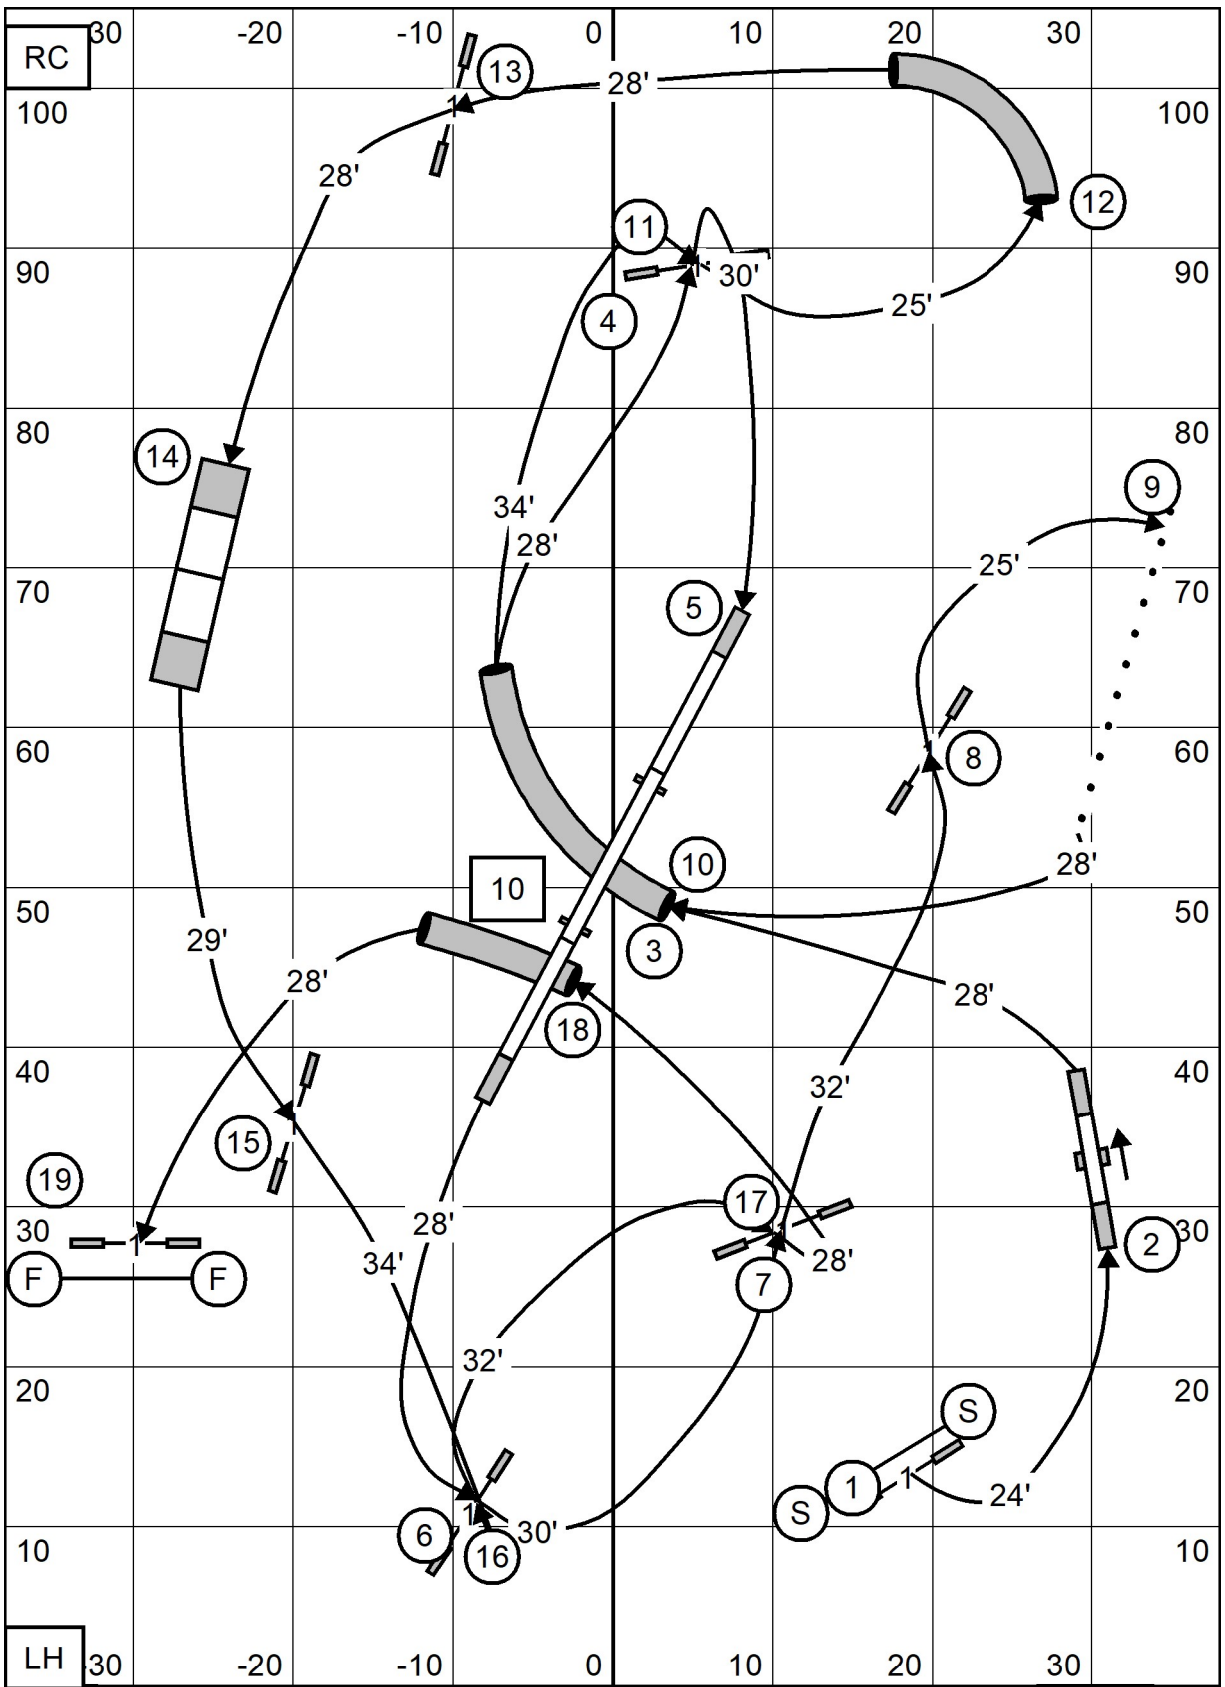

Exit	International Sweepstakes Class A3 Souhegan Kennel Club Sat Jan 11, 2025 Bill Pinder	TS	Enter