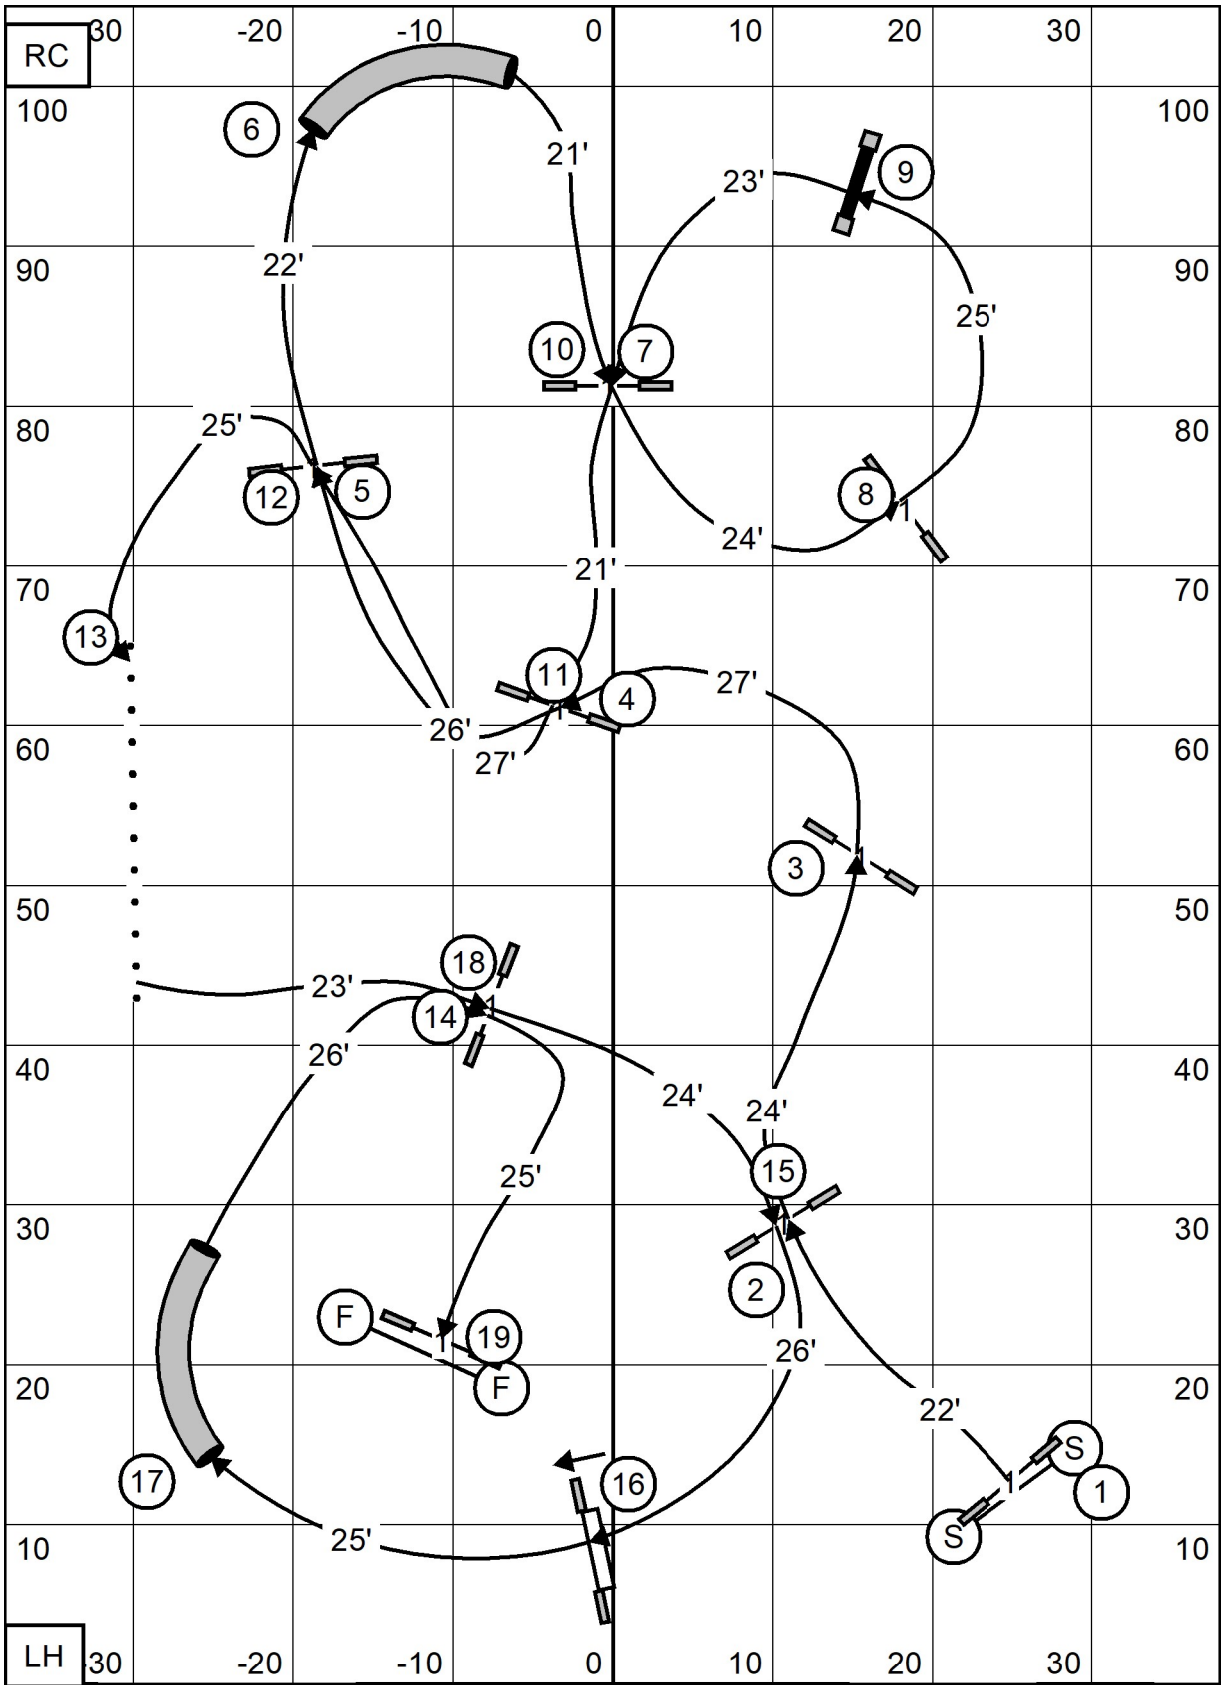

Exit	Excellent/Master JWW Souhegan Kennel Club Sat Jan 11, 2025 Bill Pinder	TS	Enter