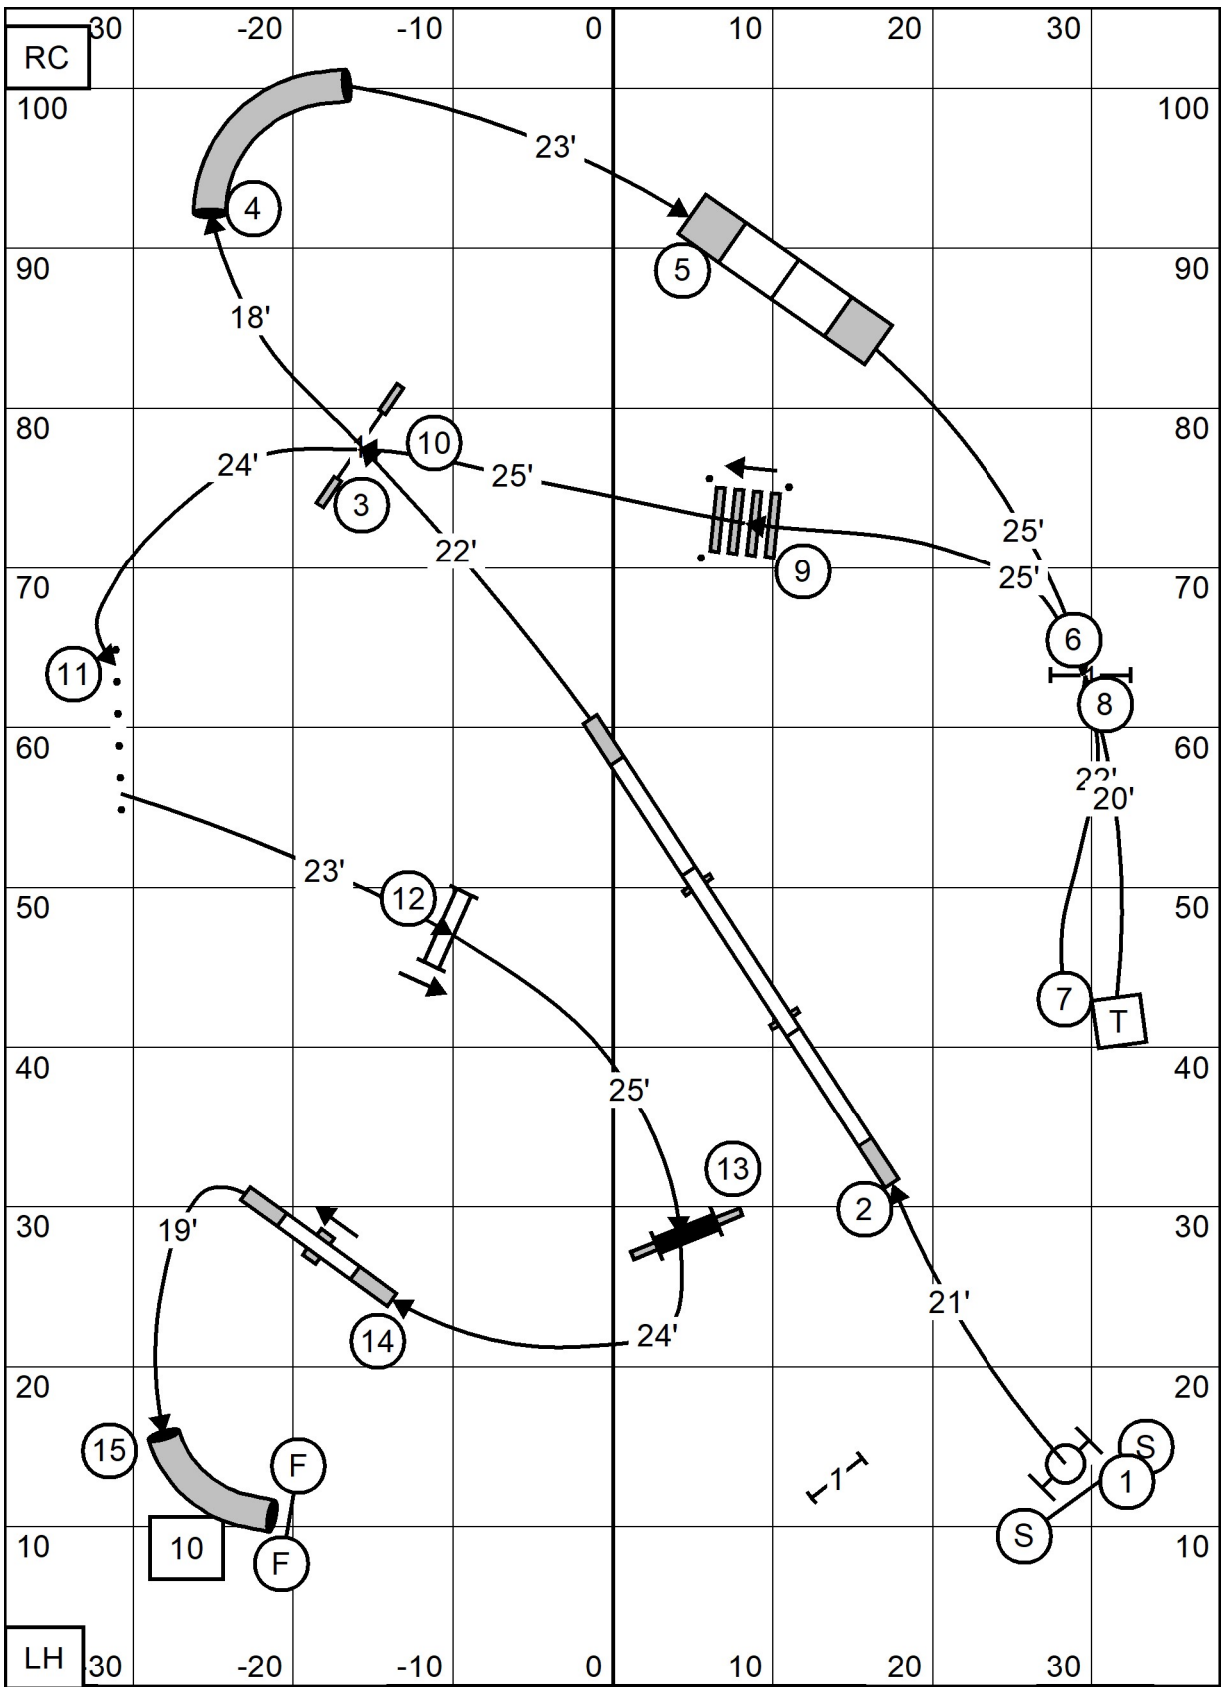

Novice Standard
 Souhegan Kennel Club
 Sat Jan 11, 2025
 Bill Pinder

Exit

TS

Enter

Exit	Open Standard Souhegan Kennel Club Sat Jan 11, 2025 Bill Pinder	TS Enter
------	---	---------------

Exit	<p>Excellent/Master Standard Souhegan Kennel Club Sat Jan 11, 2025 Bill Pinder</p>	TS	Enter
------	--	----	-------

Exit	International Sweepstakes Class A2 Souhegan Kennel Club Sat Jan 11, 2025 Bill Pinder	Enter
------	--	-------

Exit	International Sweepstakes Class A3 Souhegan Kennel Club Sat Jan 11, 2025 Bill Pinder	TS	Enter
------	--	----	-------