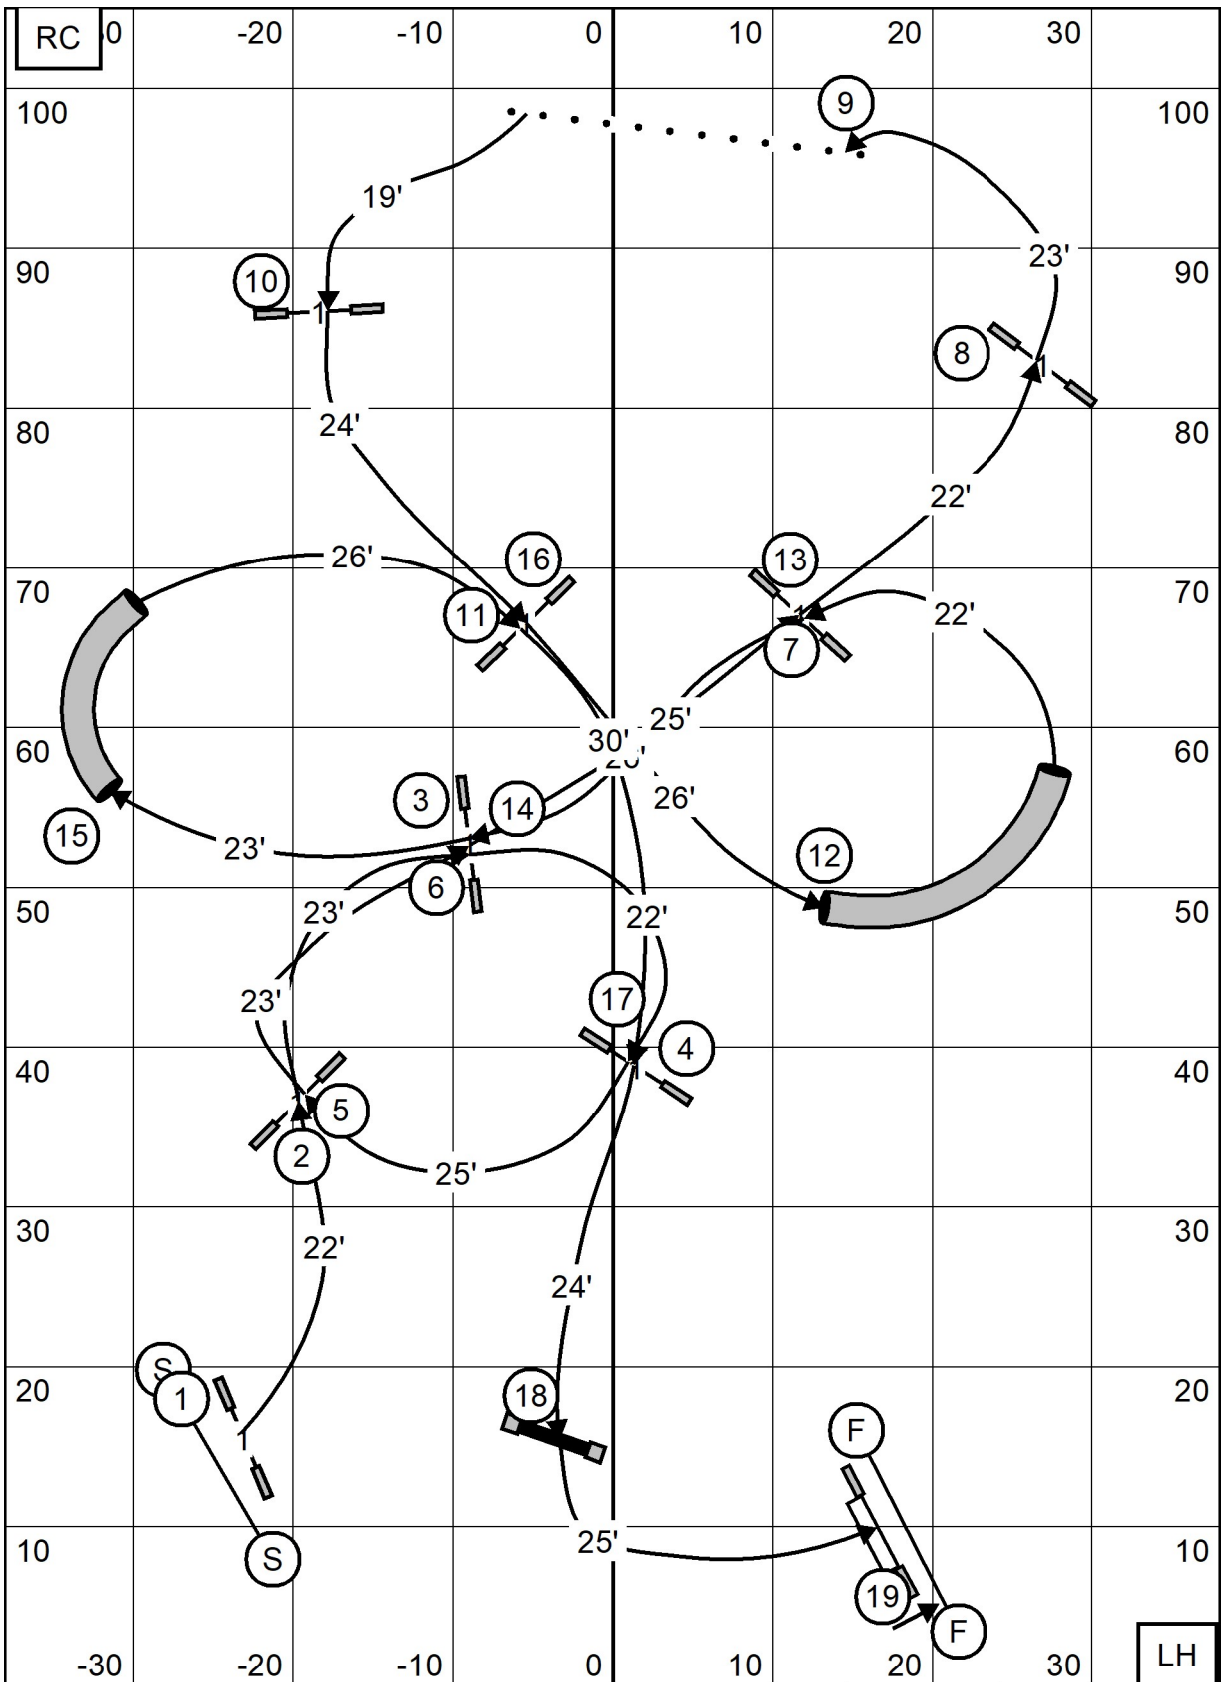

Enter

Excellent/Master JWW
Souhegan Kennel Club
Sun Jan 12, 2025
Bill Pinder

TS

RC

Exit

LH