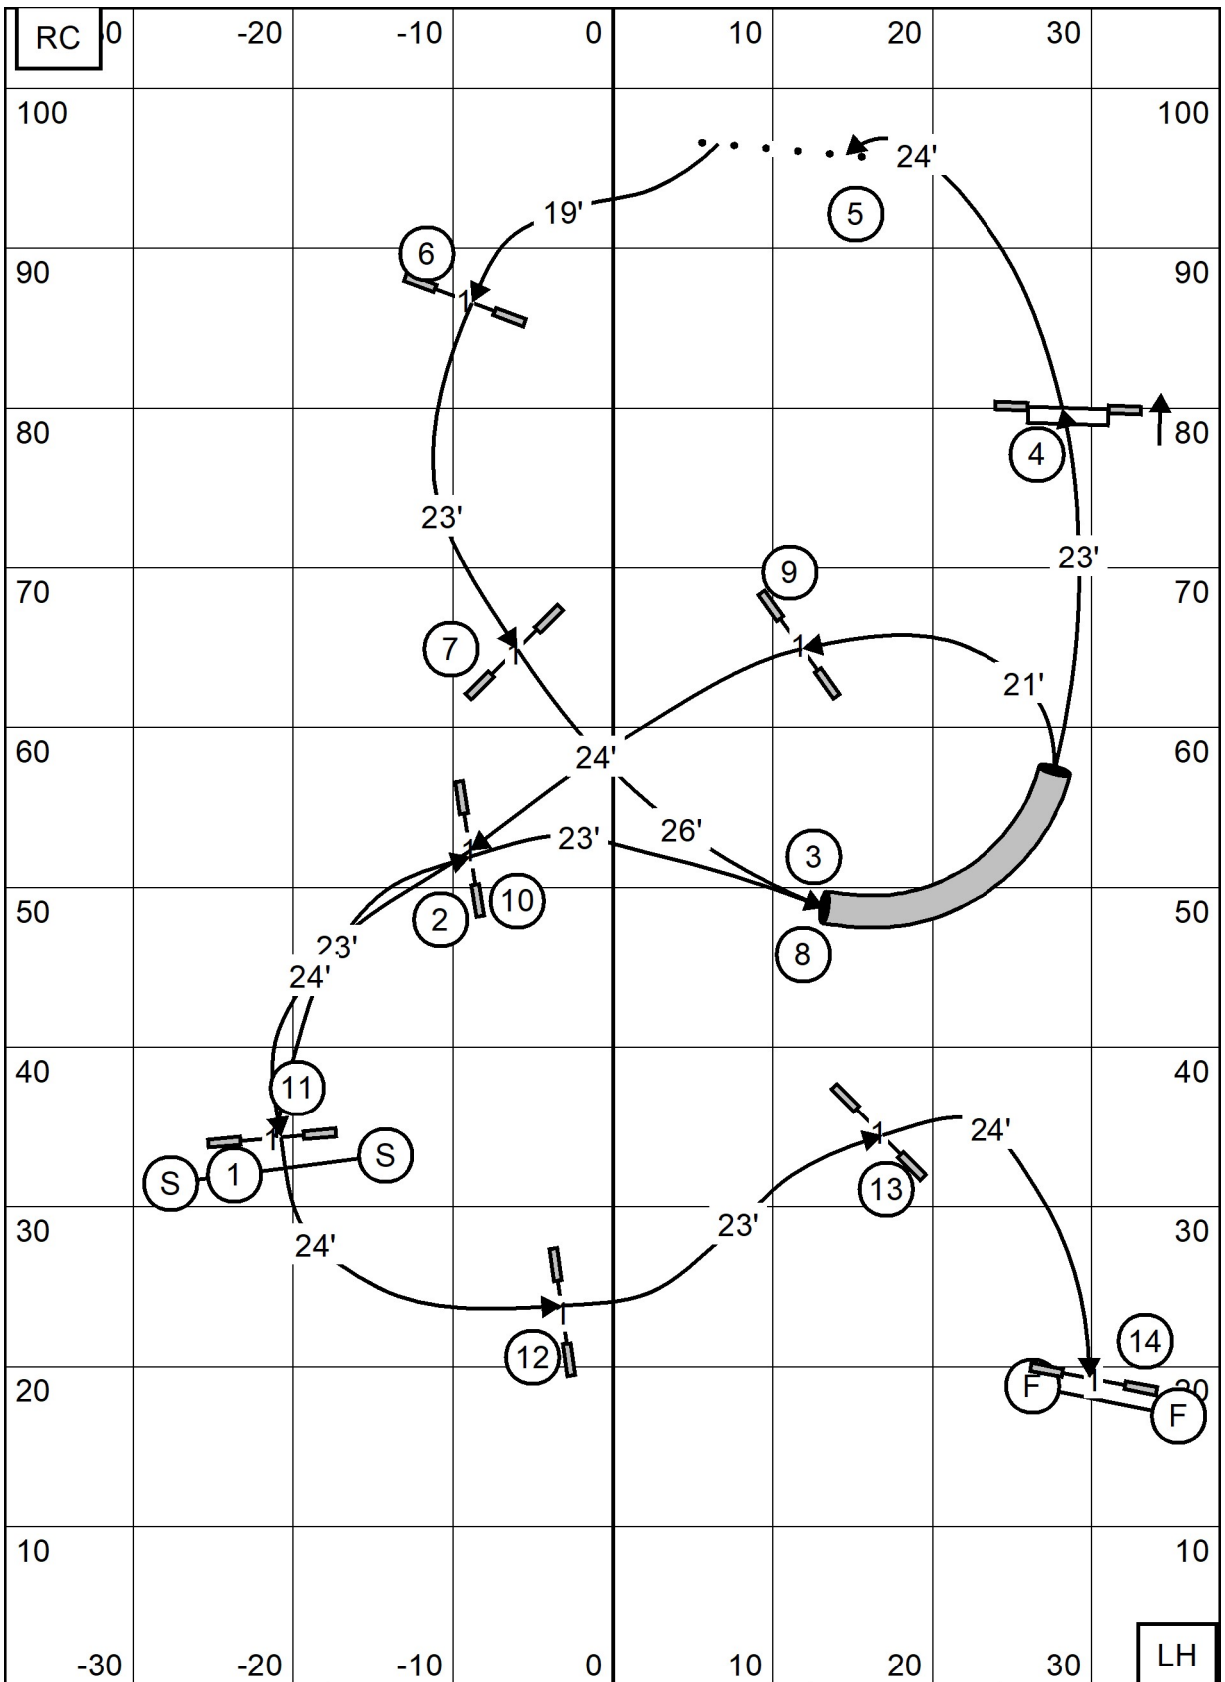

Enter

Novice JWW
Souhegan Kennel Club
Sun Jan 12, 2025
Bill Pinder

TS

RC

Exit