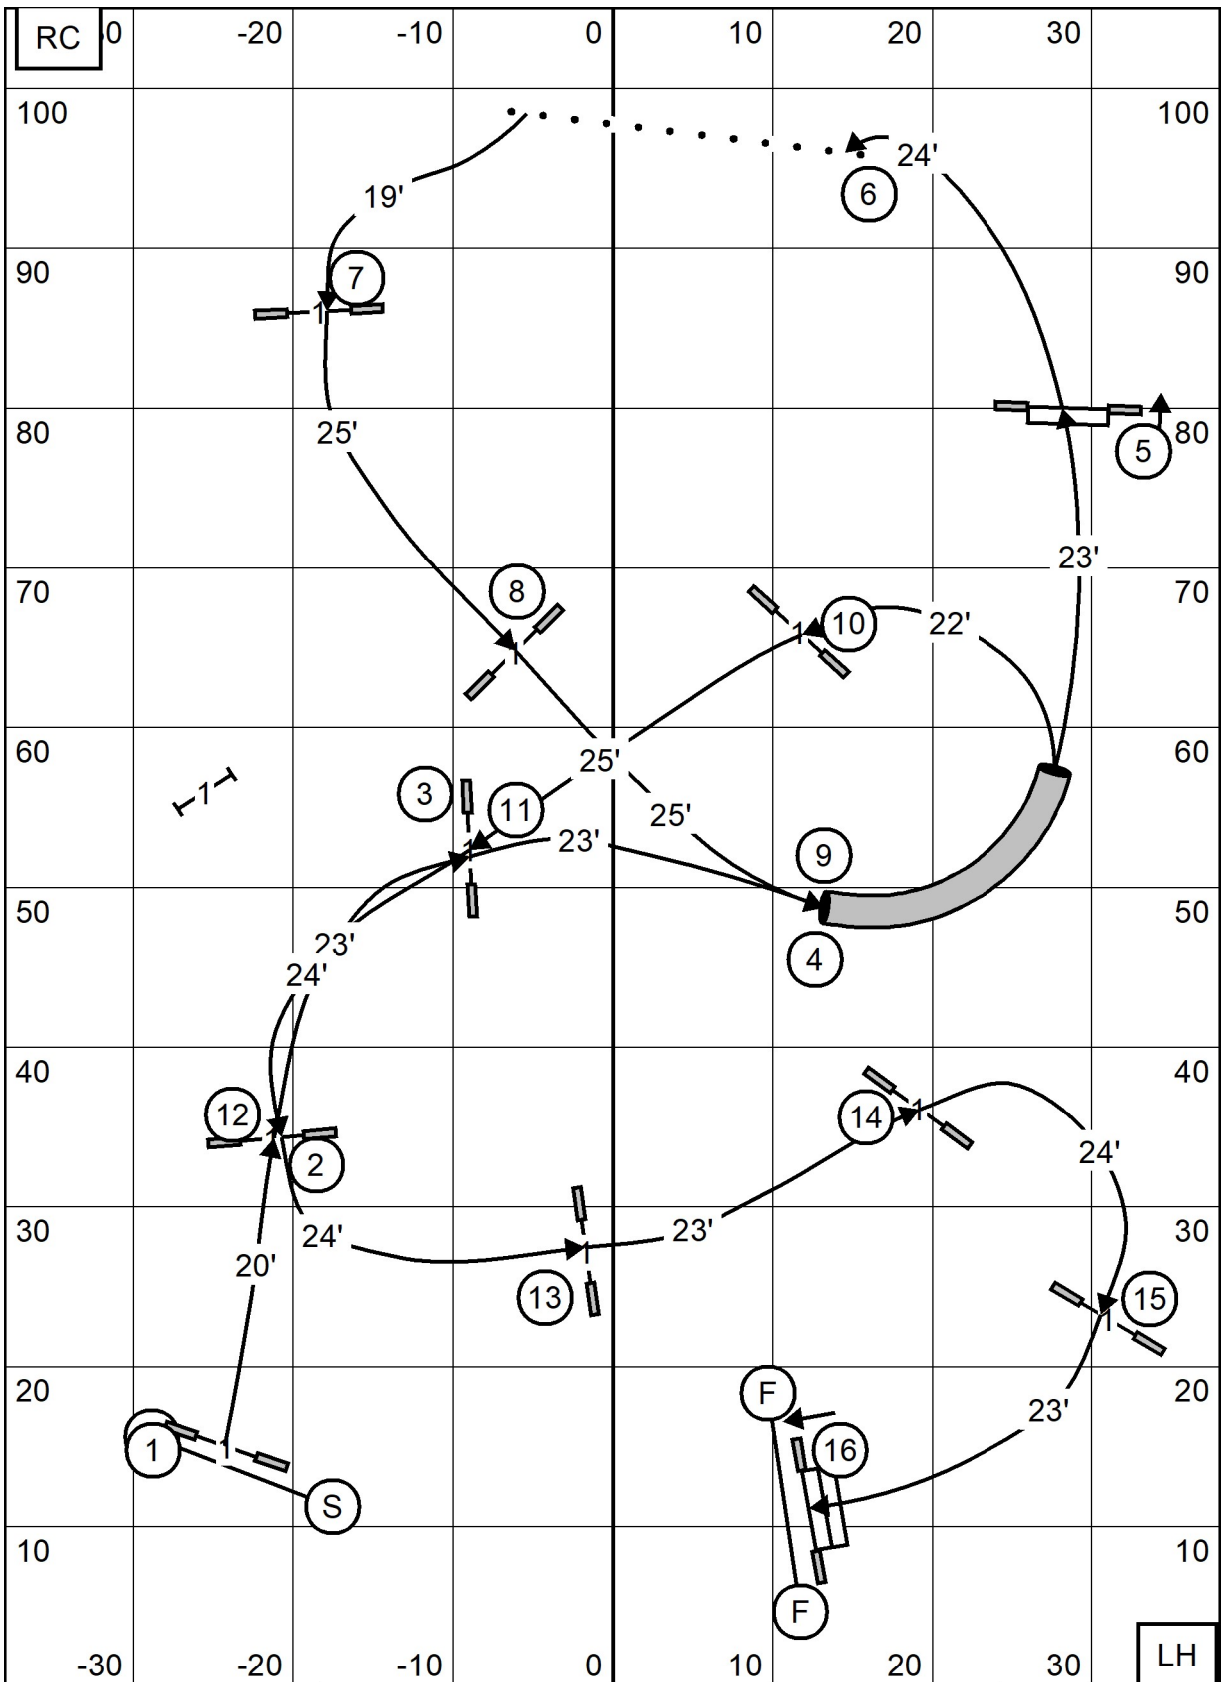

TS

RC

Exit

LH

Enter

**Open JWW**  
 Souhegan Kennel Club  
 Sun Jan 12, 2025  
 Bill Pinder

TS

RC