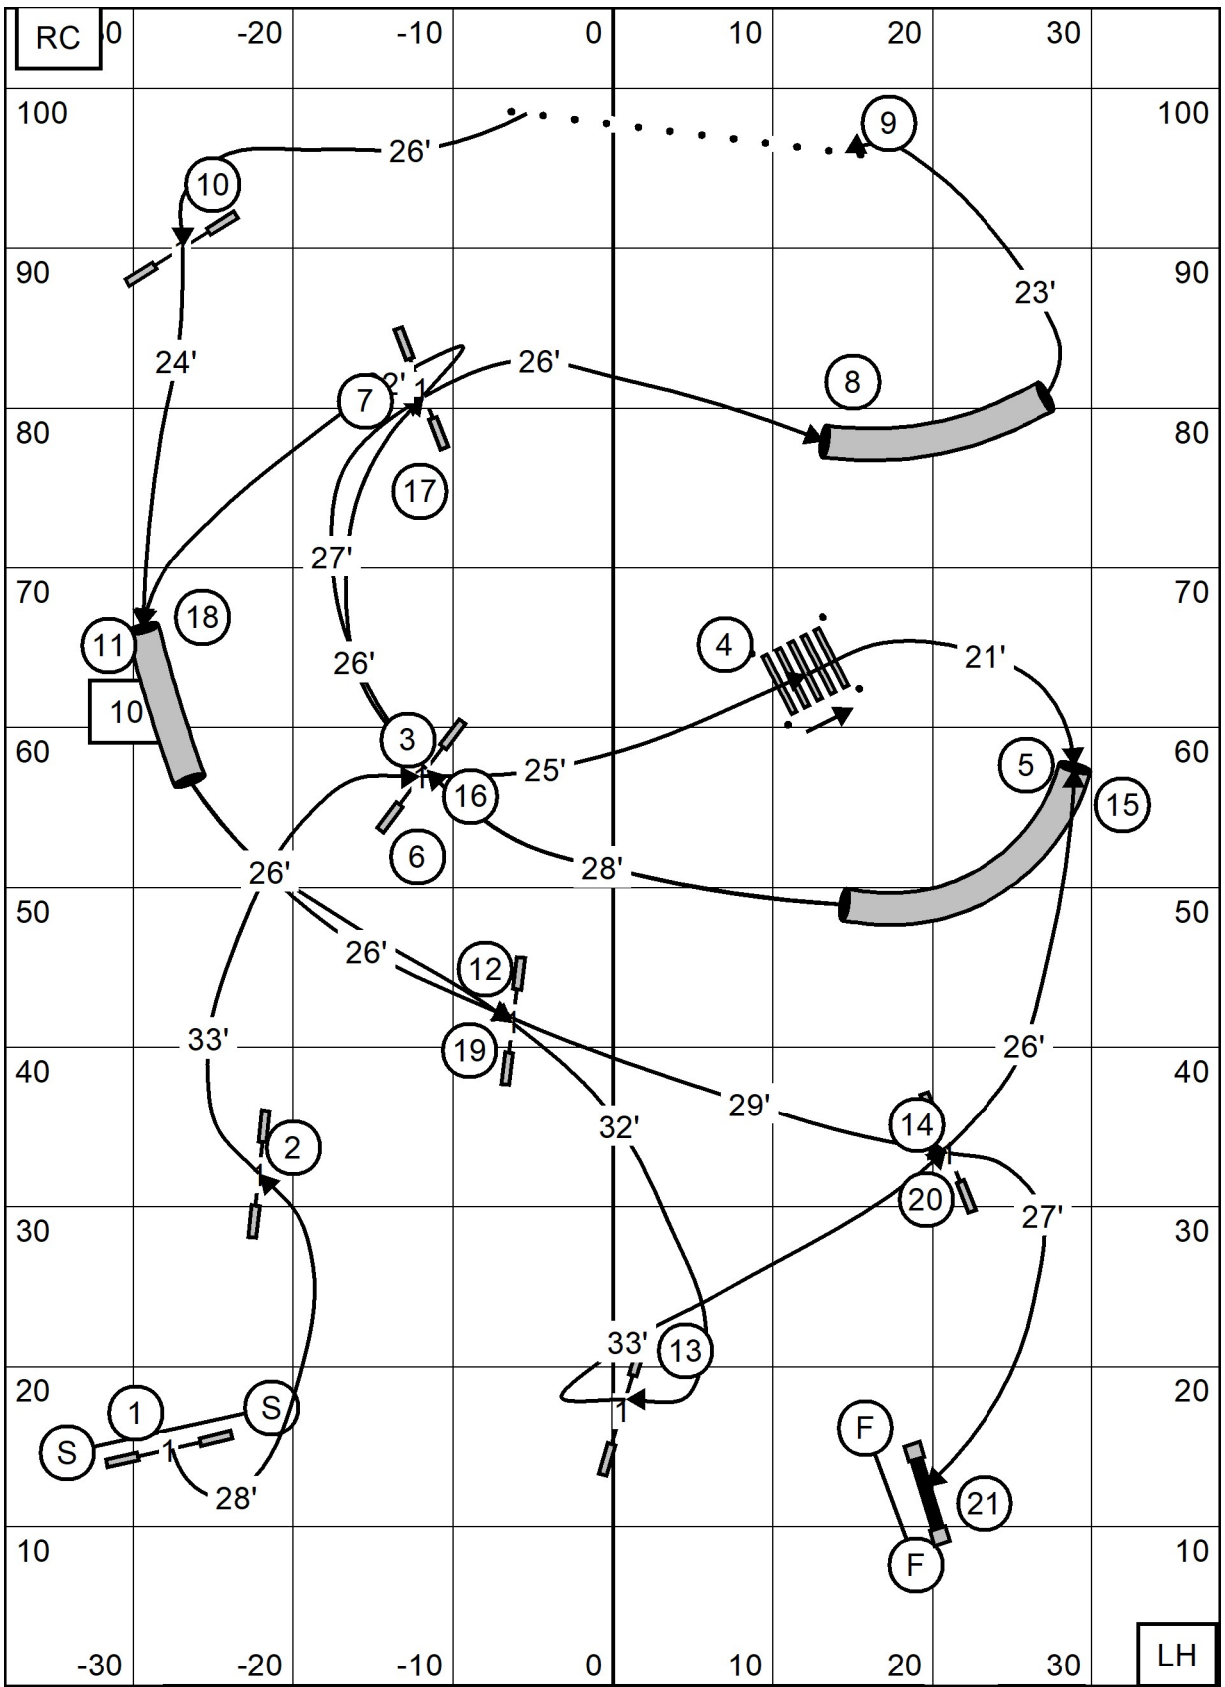

Enter	International Sweepstakes Class J3 Souhegan Kennel Club Sun Jan 12, 2025 Bill Pinder	TS	RC	Exit