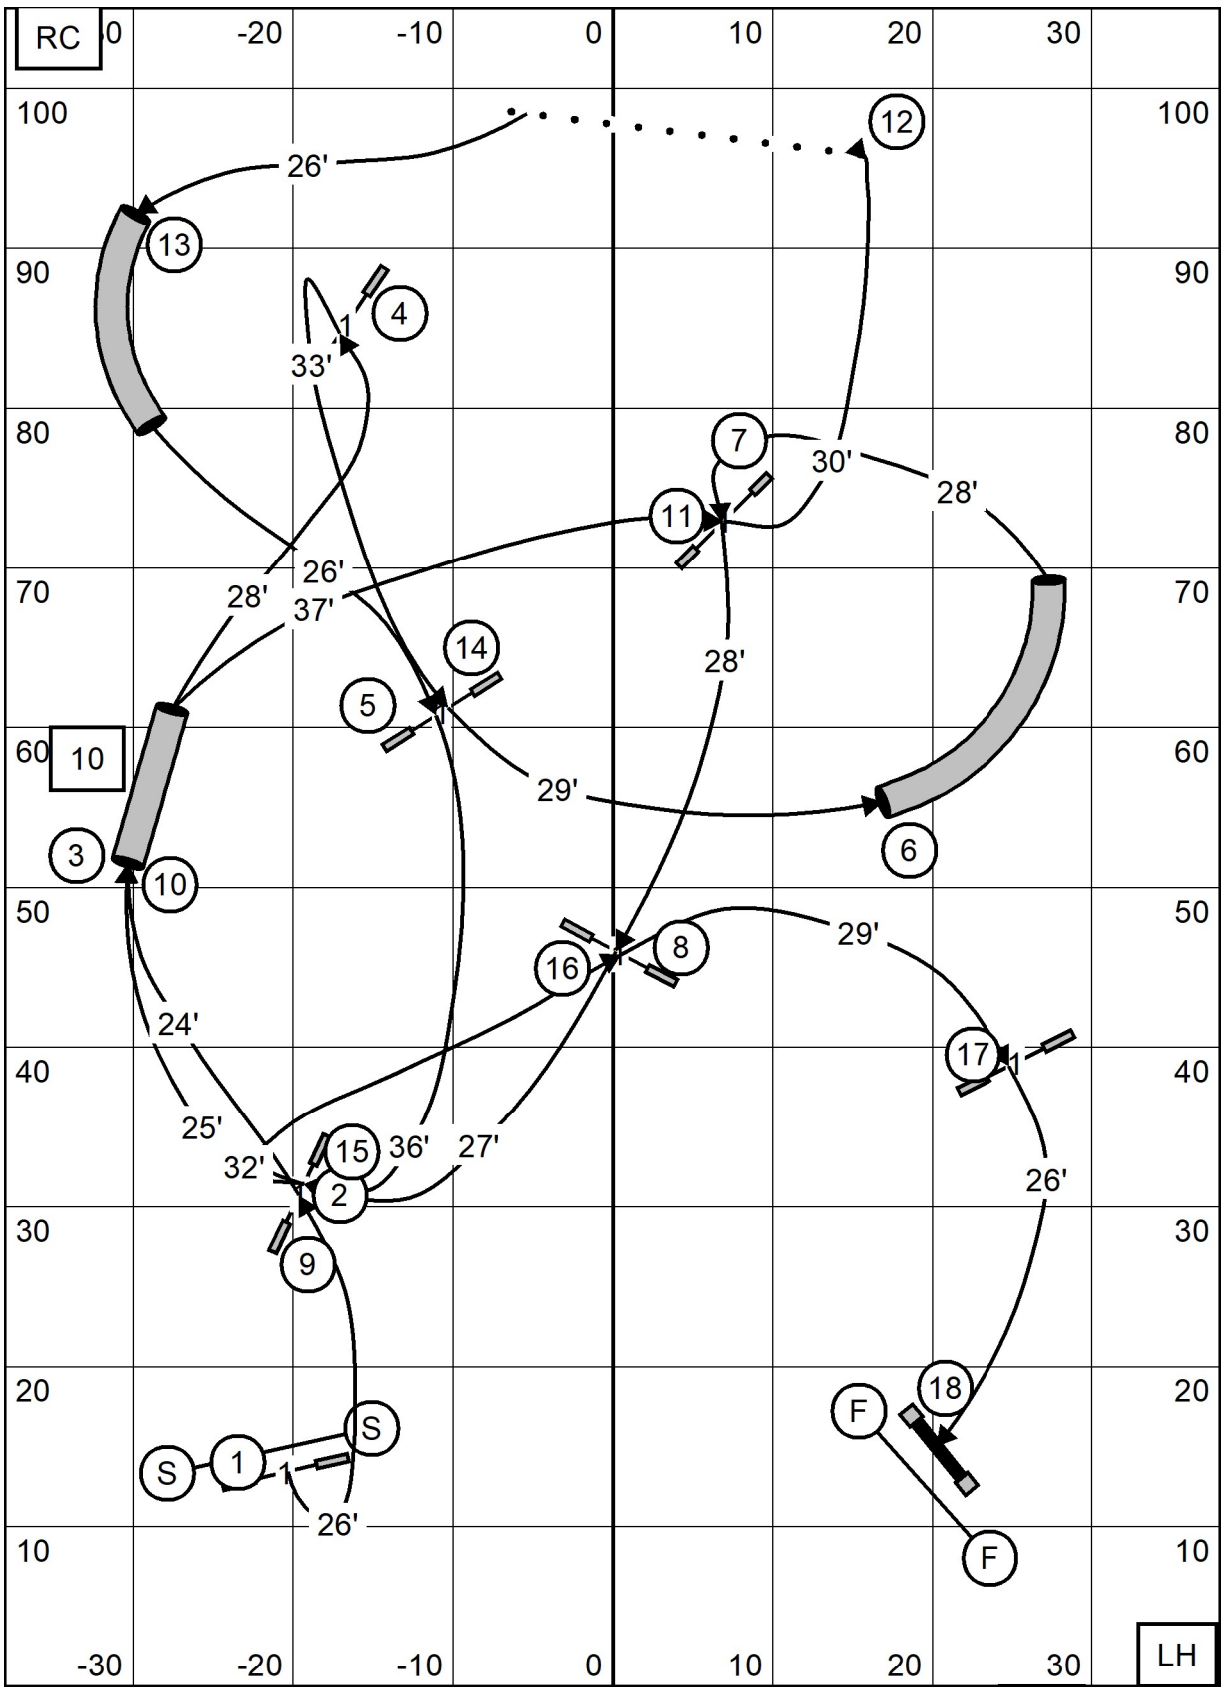

Enter	International Sweepstakes Class J2 Souhegan Kennel Club Sun Jan 12, 2025 Bill Pinder	TS	RC	Exit