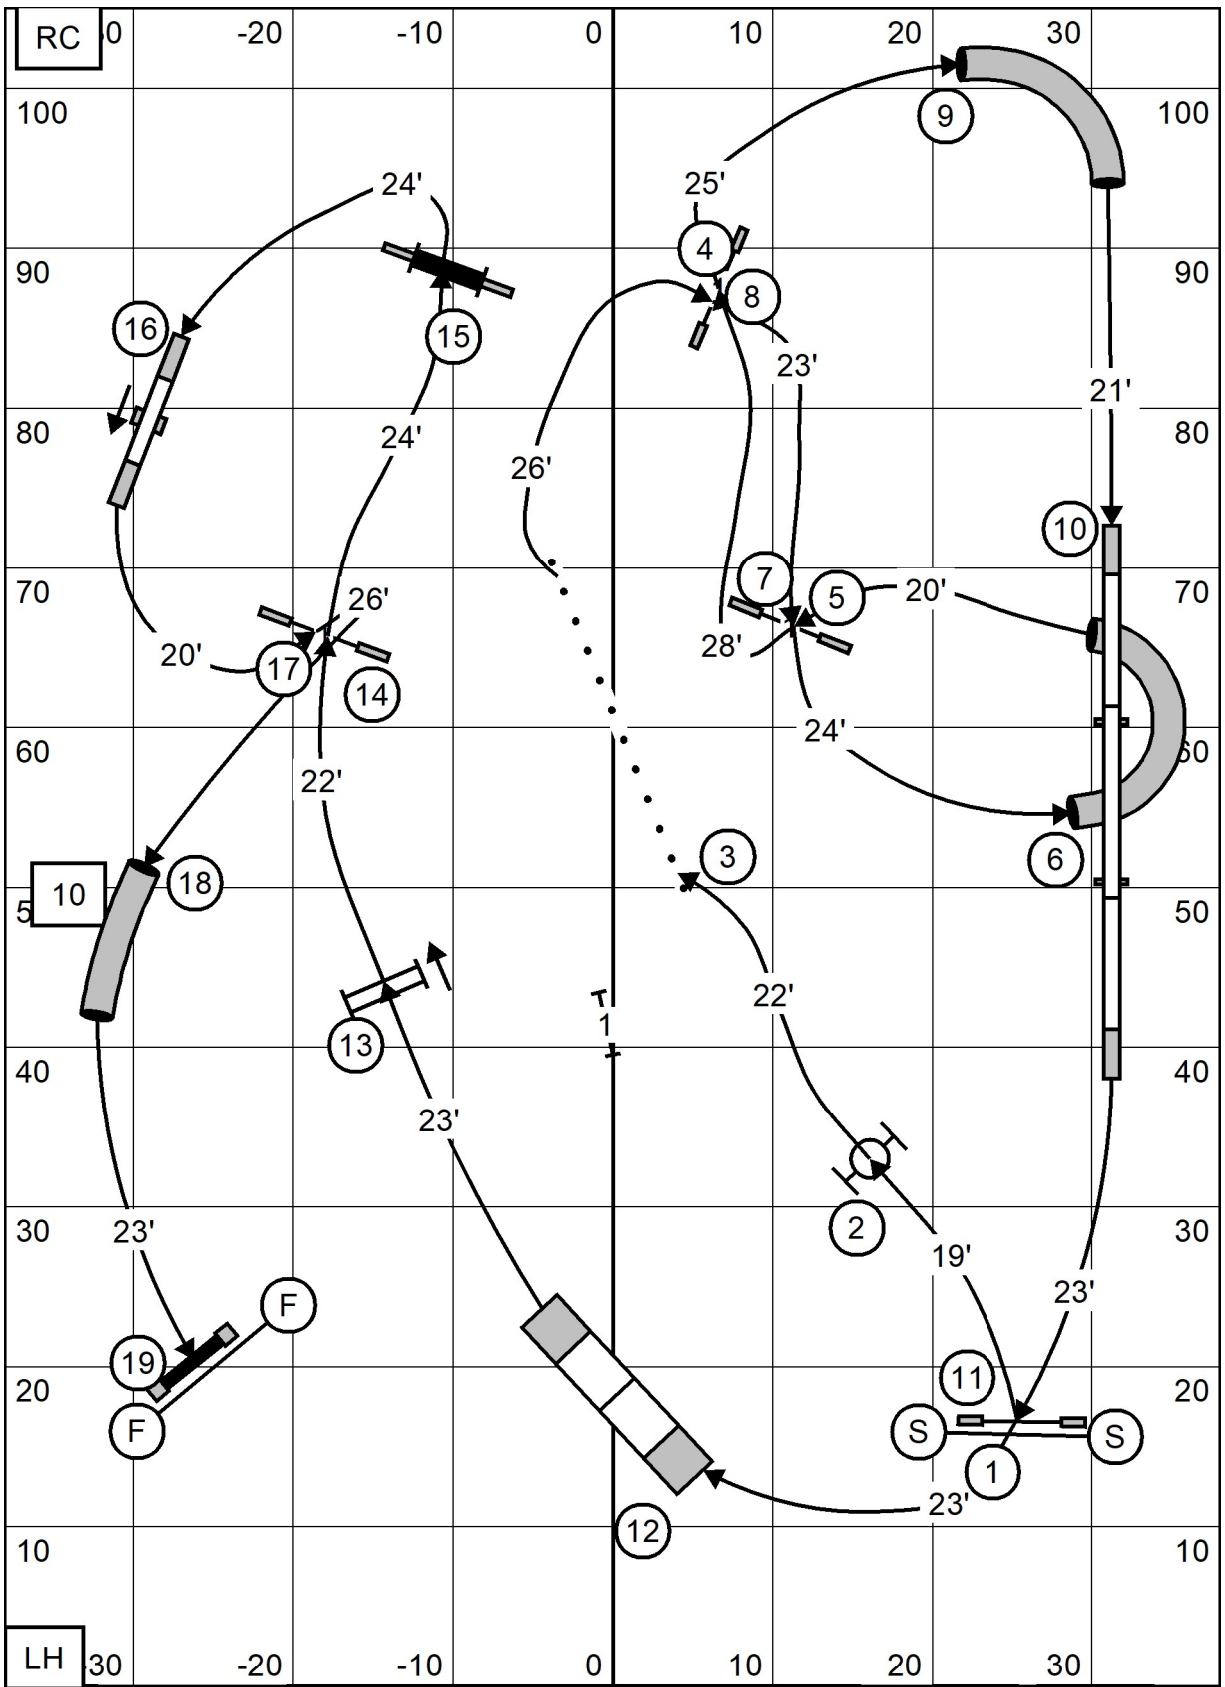

Exit

**Novice Standard**  
 SouhagenKennel Club  
 Sun Jan 12, 2025  
 Bill Pinder

TS RC Enter

LH 30 -20 -10 0 10 20 30 Exit	<b>Open Standard</b> Souhegan Kennel Club Sun Jan 12, 2025 Bill Pinder	TS RC Enter
----------------------------------	---	-------------