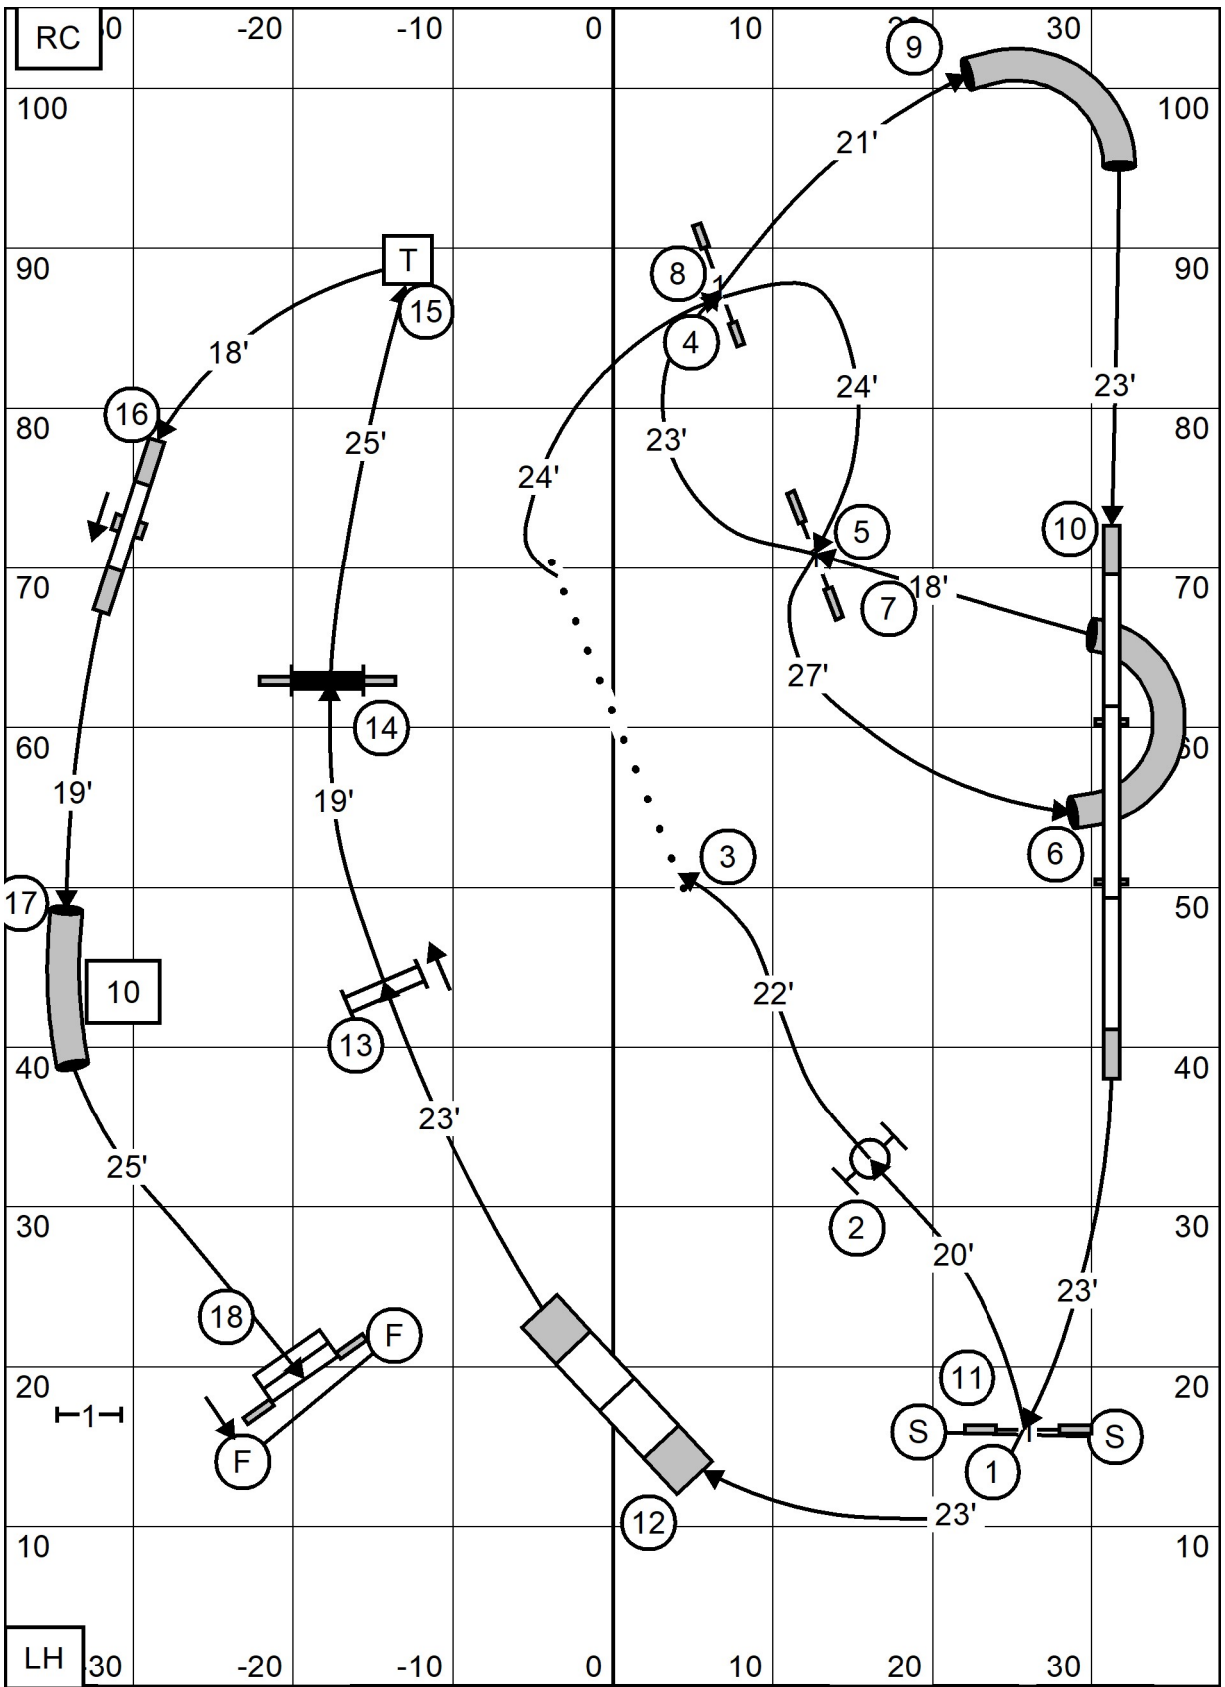

Exit

**Novice Standard**  
 SouhagenKennel Club  
 Sun Jan 12, 2025  
 Bill Pinder

TS RC Enter

LH 30 -20 -10 0 10 20 30 Exit	<b>Open Standard</b> Souhegan Kennel Club Sun Jan 12, 2025 Bill Pinder	TS RC Enter
----------------------------------	---	-------------