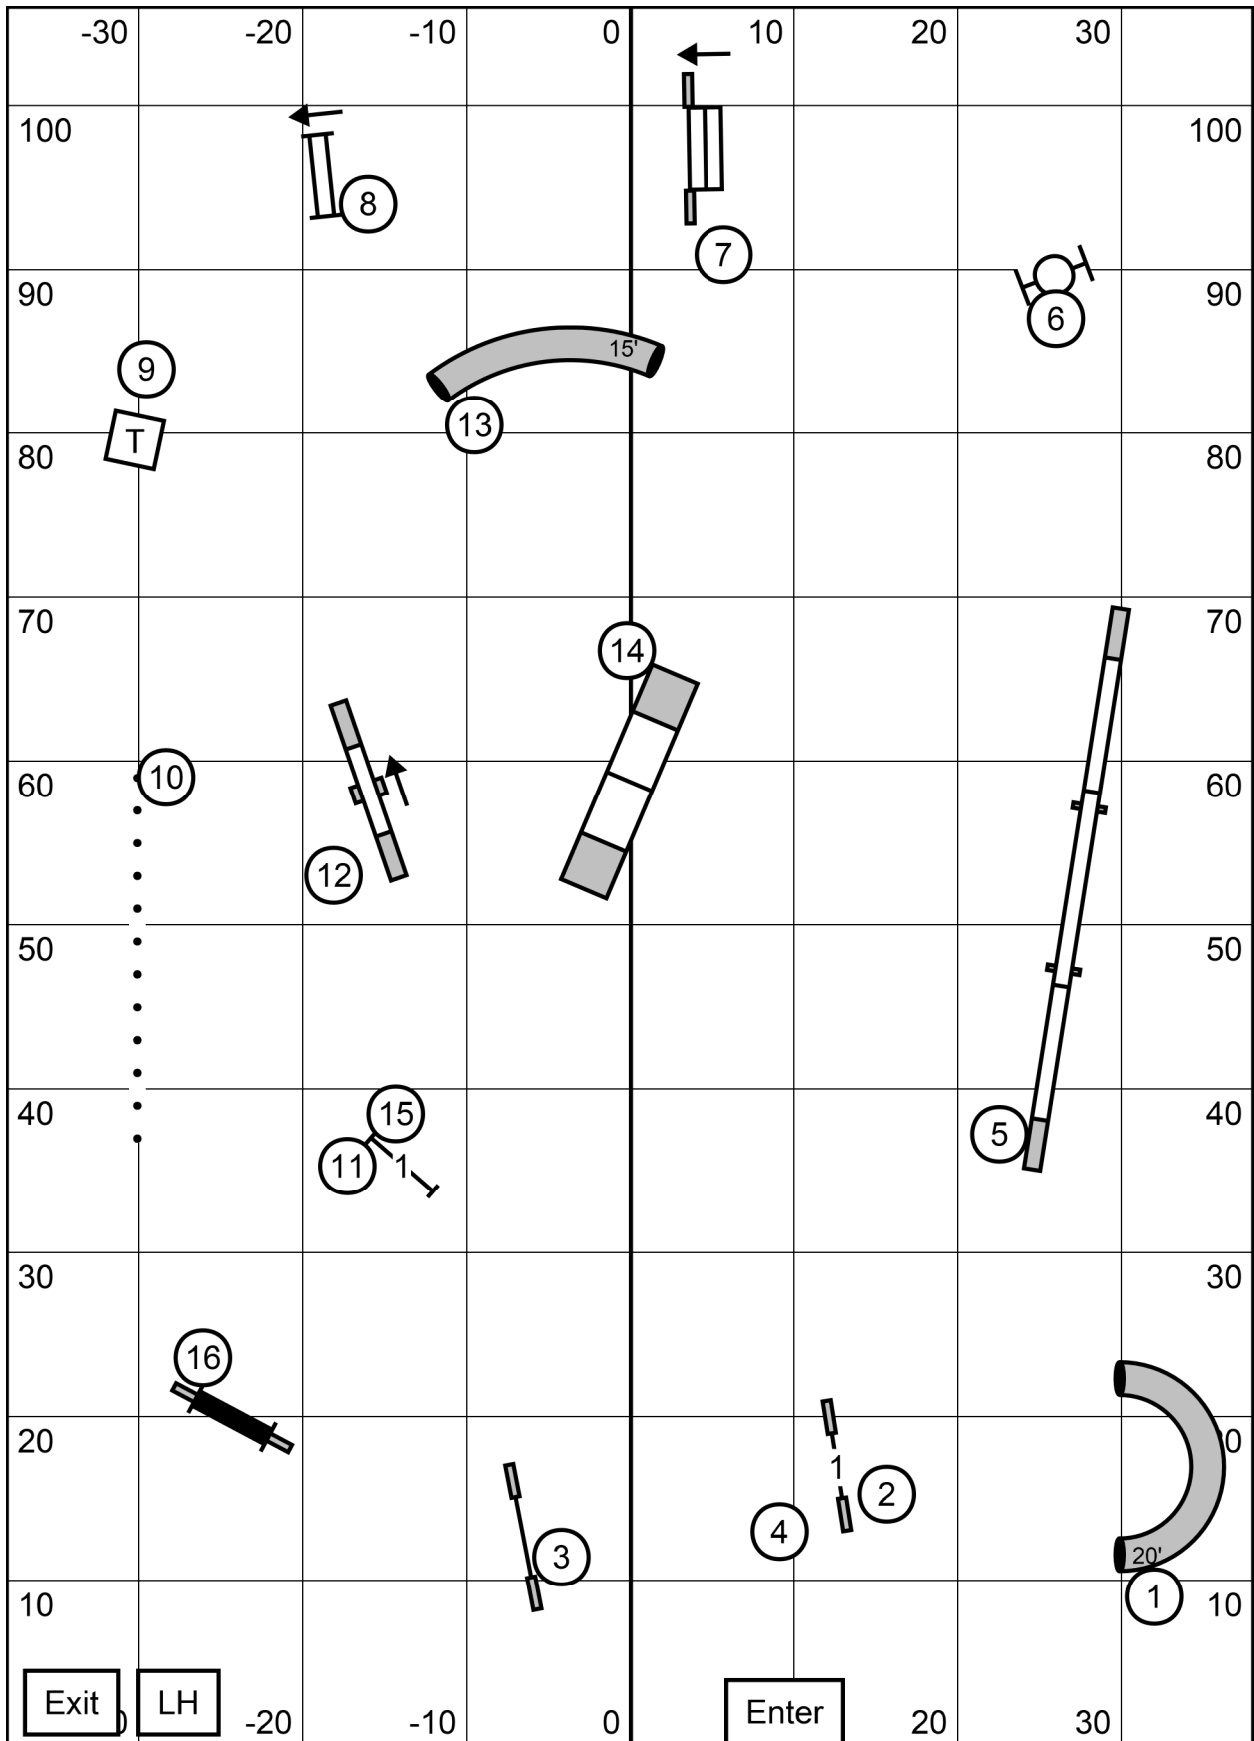

OPN

Granite State Shetland Sheepdog Club of Southeast
New Hampshire Amherst, New Hampshire
Inside on Turf Open STD 03/01/2025 C-Josling E-Timing

T/S
STD