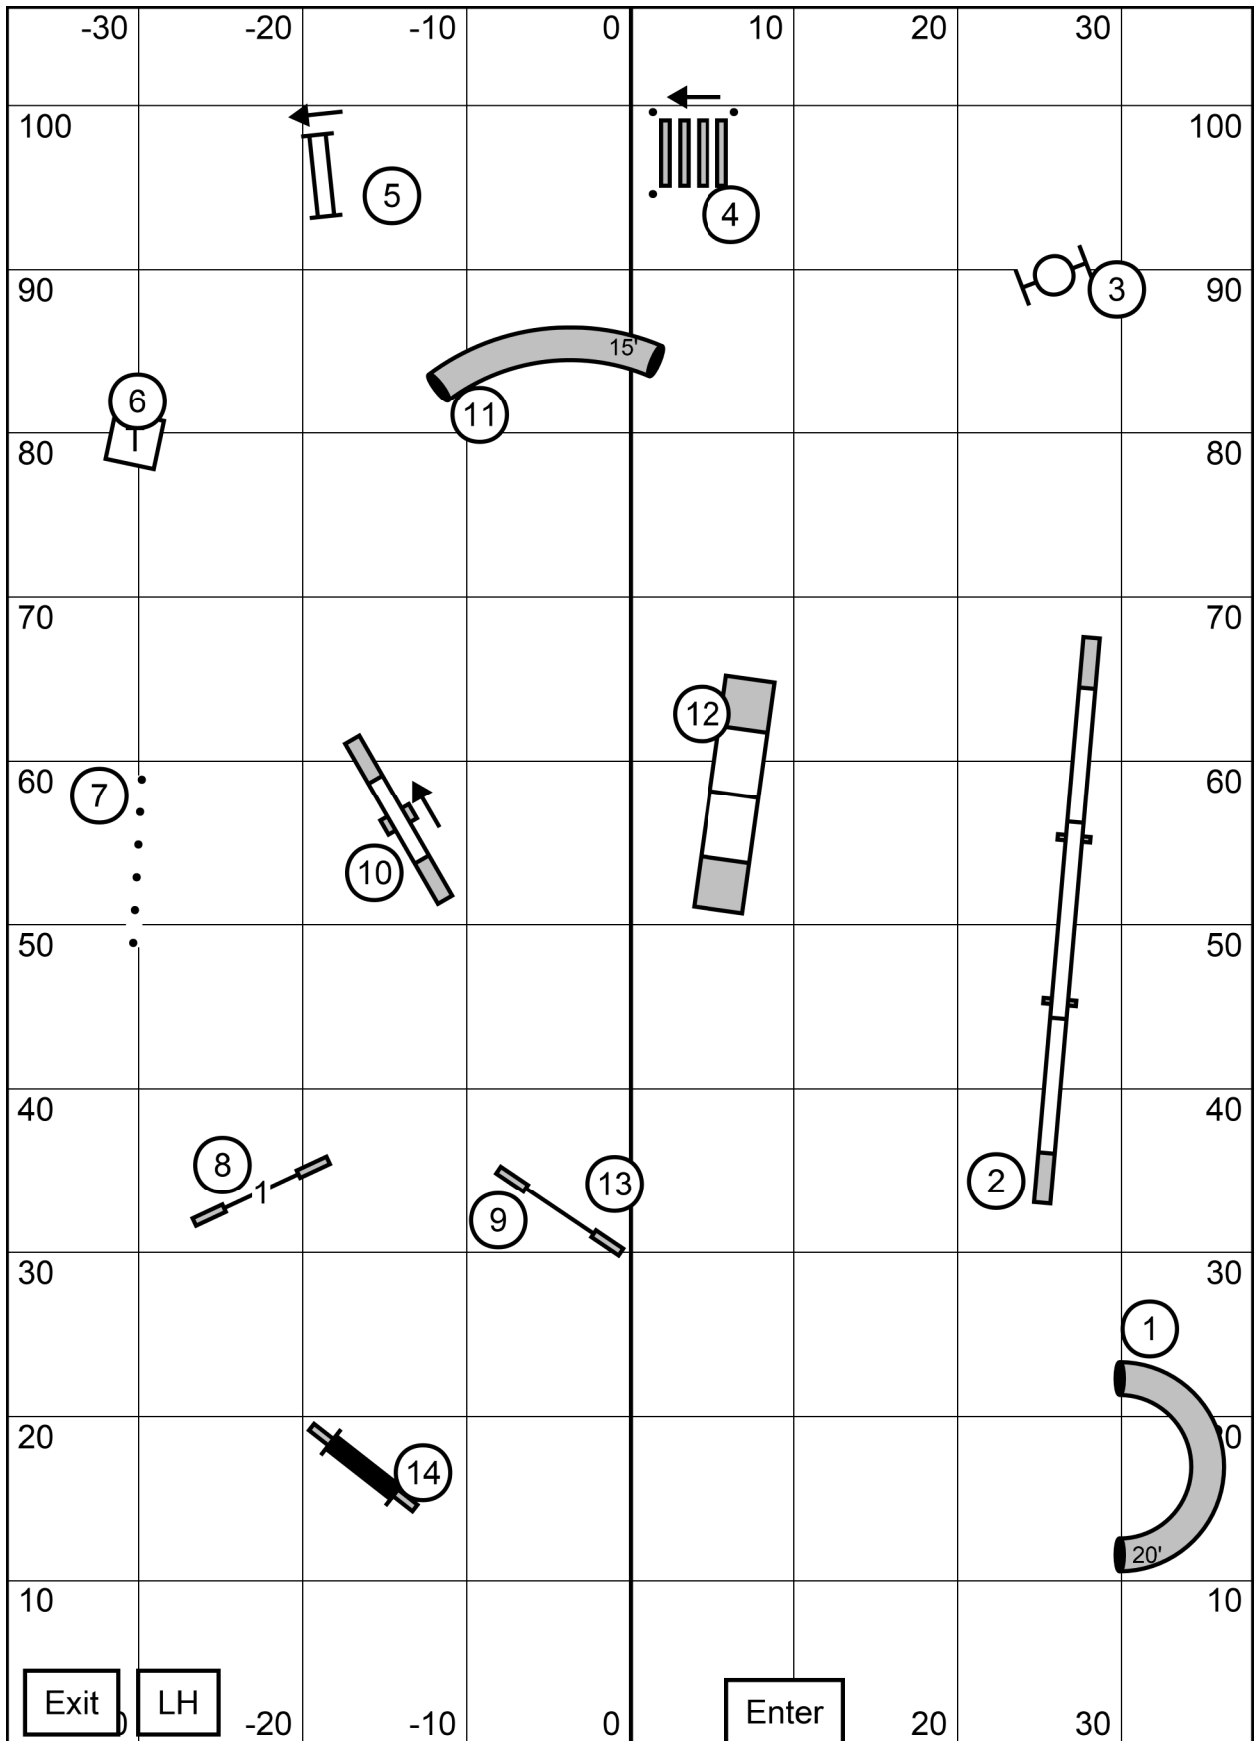

T/S

STD

OPN

Granite State Shetland Sheepdog Club of Southeast
 New Hampshire Amherst, New Hampshire
 Inside on Turf Open STD 03/01/2025 C-Josling E-Timing

T/S
STD

NOV

Granite State Shetland Sheepdog Club of Southeast
 New Hampshire Amherst, New Hampshire Inside
 on Turf Novice STD 03/01/2025 C-Josling E-Timing