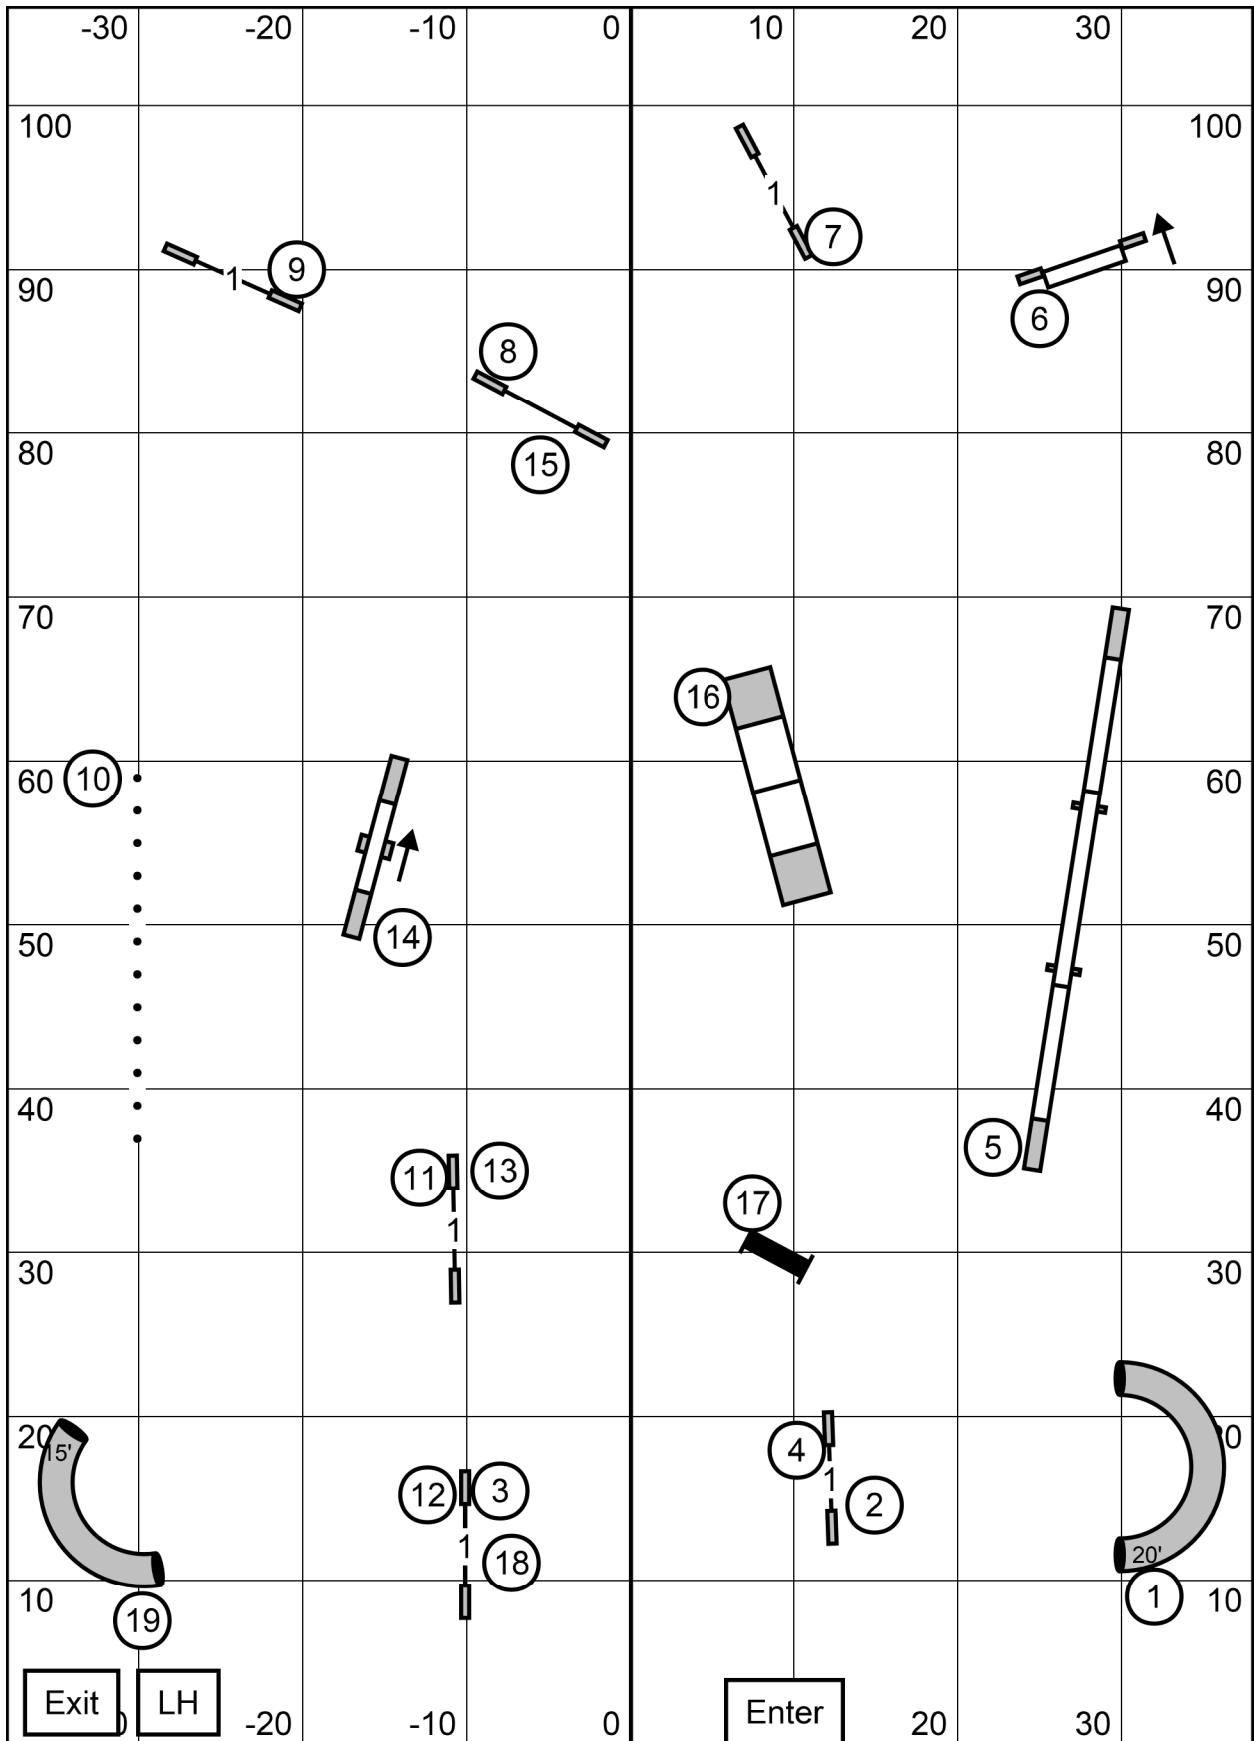

T/S

JWW

Exit LH

Enter

NOV

Granite State Shetland Sheepdog Club of Southeast
 New Hampshire Amherst, New Hampshire Inside
 on Turf Novice JWW 03/01/2025 C-Josling E-Timing

T/S

JWW