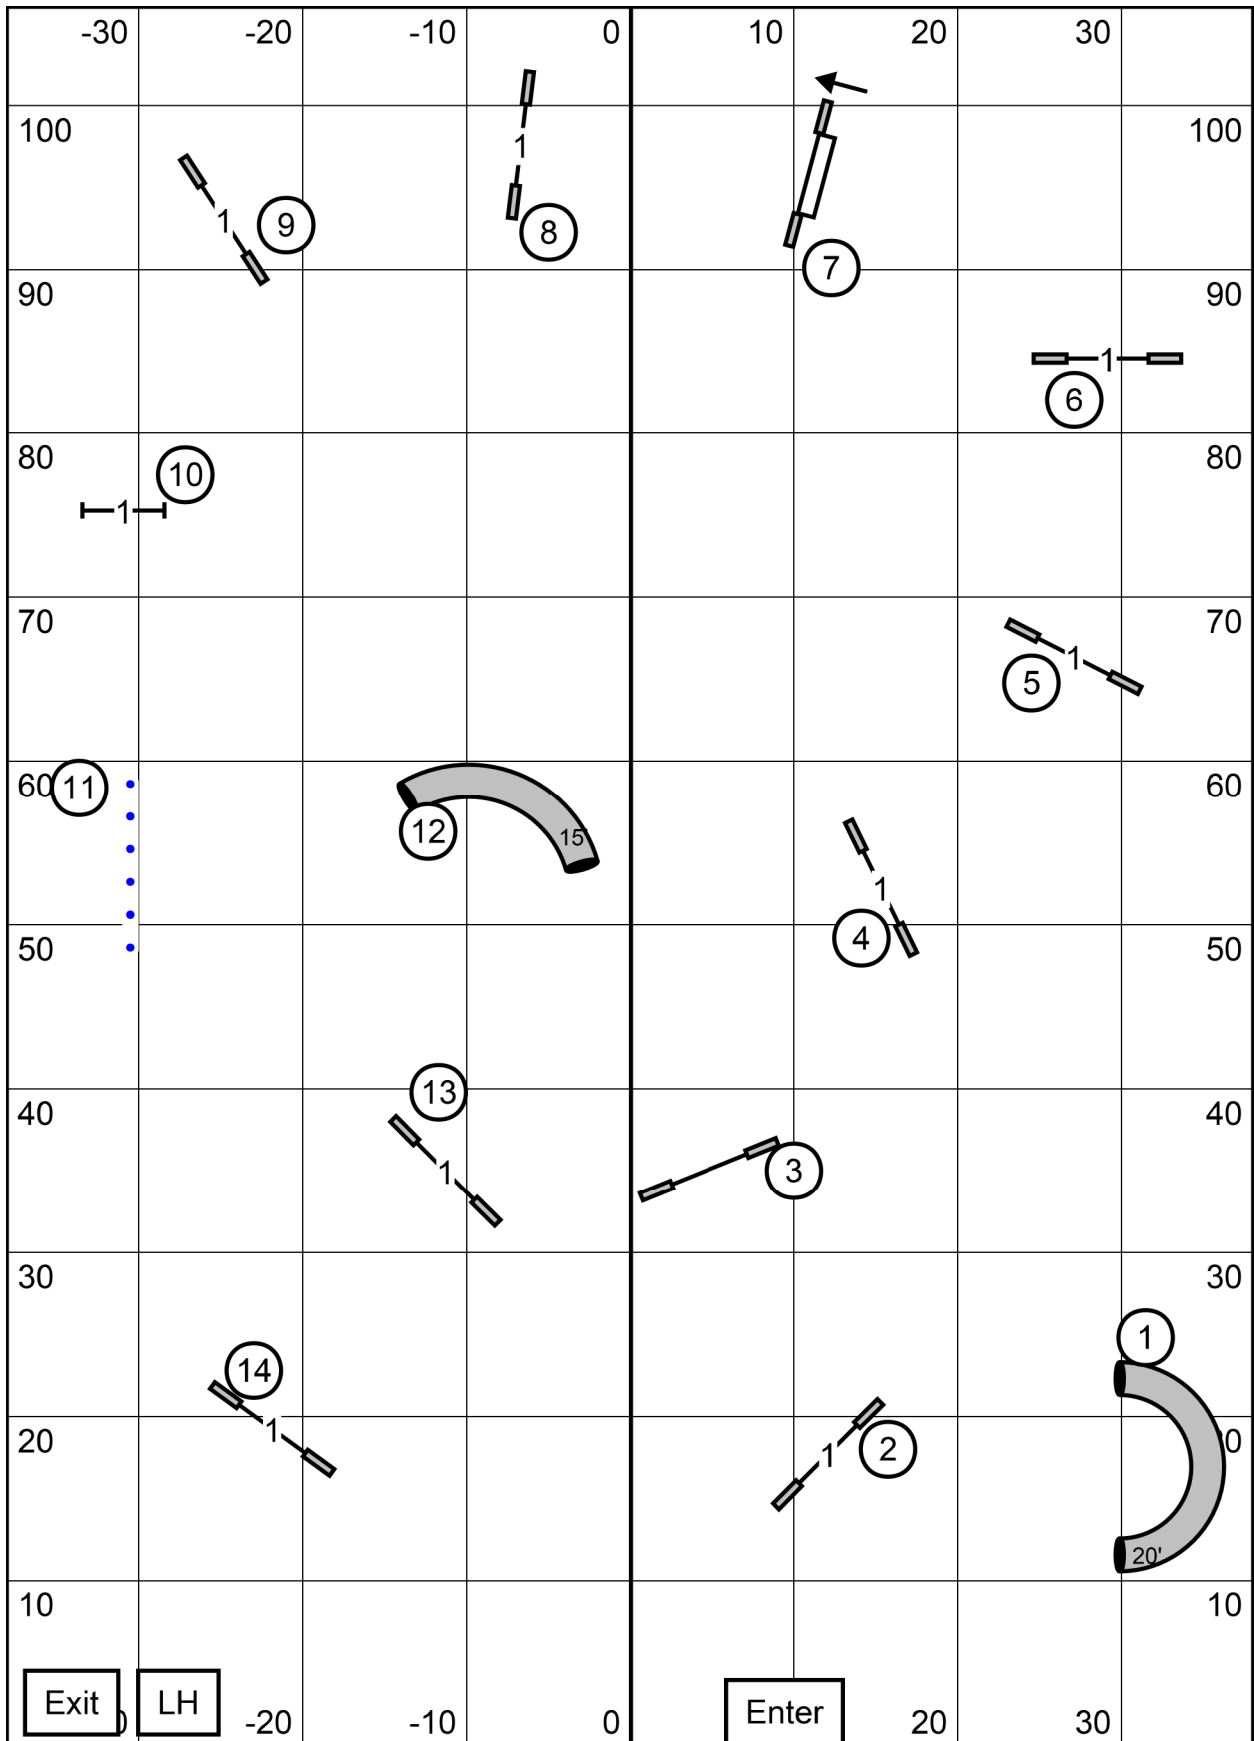

T/S

JWW

Exit LH

Enter

NOV

Granite State Shetland Sheepdog Club of Southeast
 New Hampshire Amherst, New Hampshire Inside
 on Turf Novice JWW 03/01/2025 C-Josling E-Timing

T/S

JWW