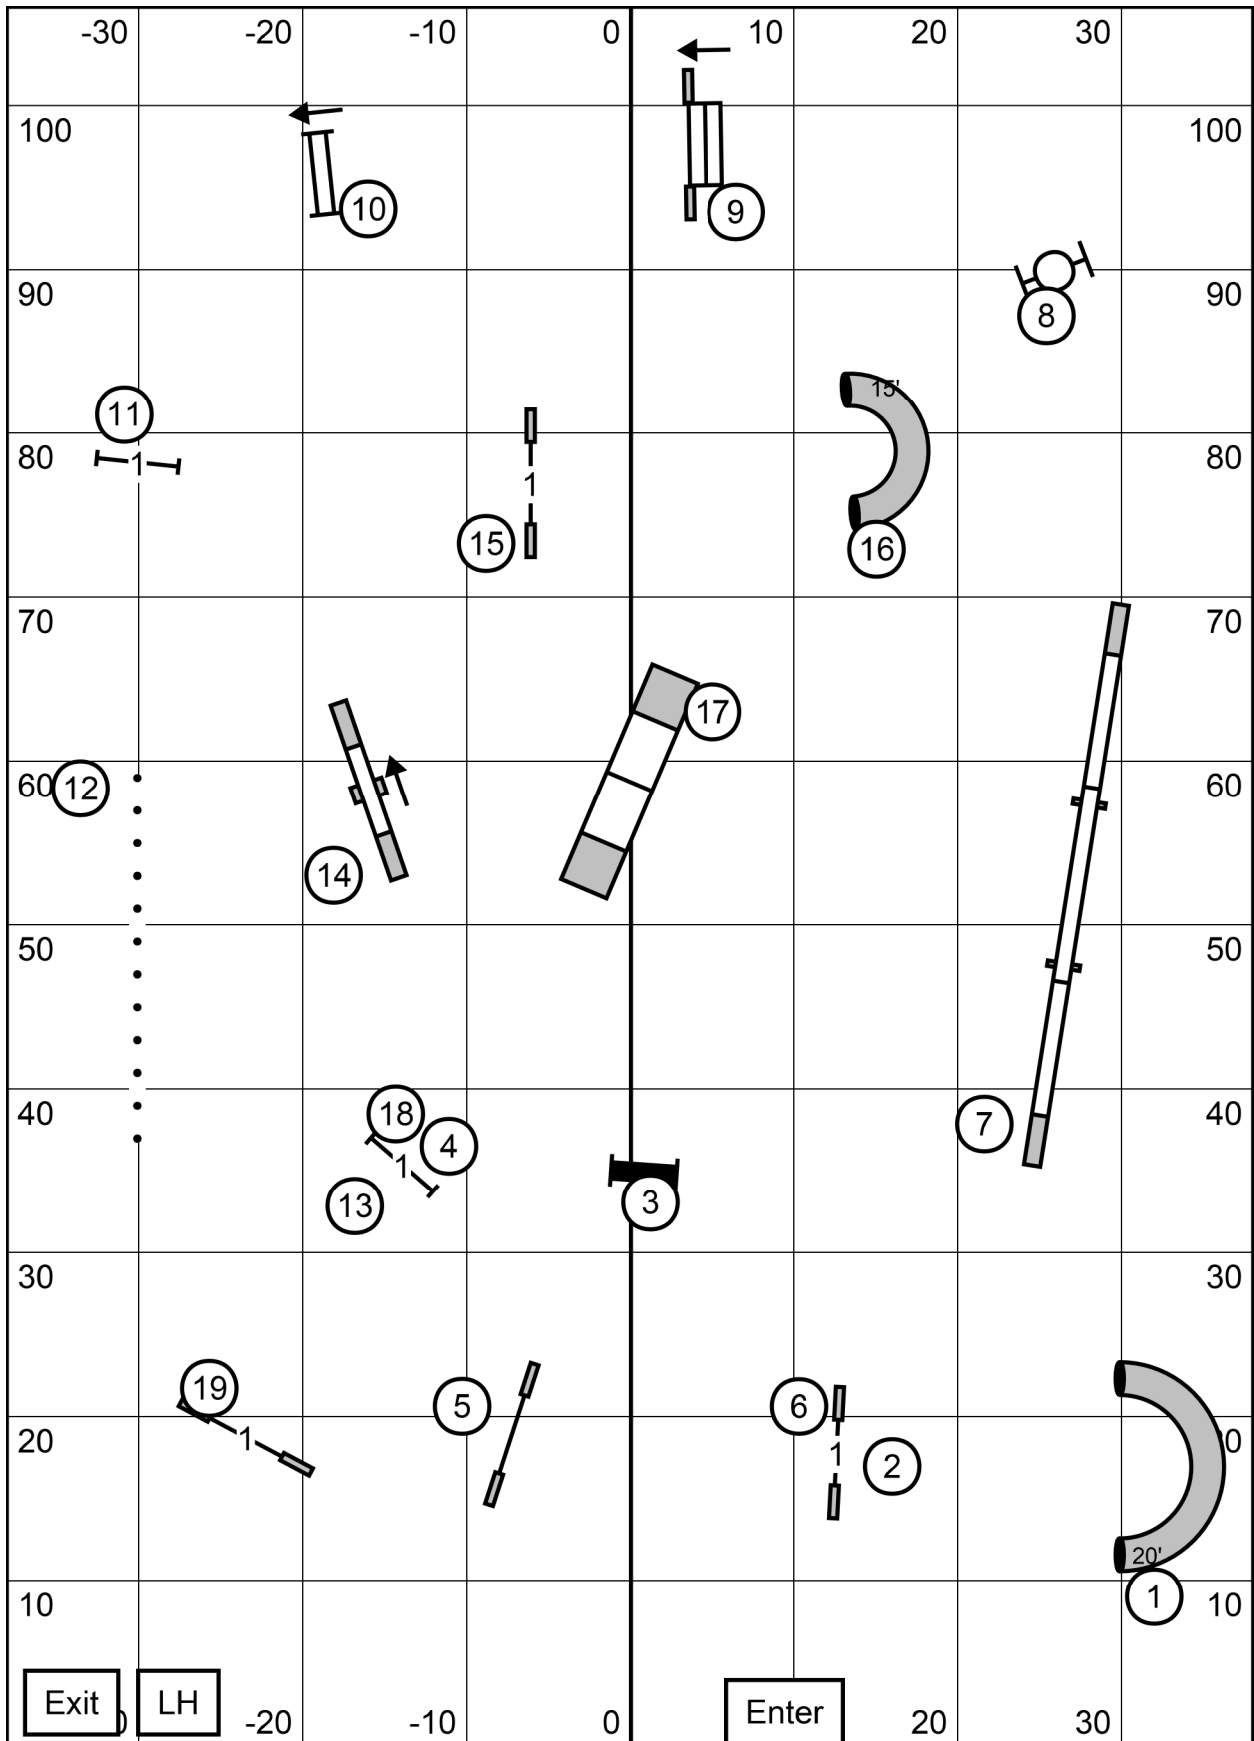

Exit

LH

Enter

EXC

Granite State Shetland Sheepdog Club of Southeast
New Hampshire Amherst, New Hampshire
Inside on Turf EXC STD 03/01/2025 C-Josling E-Timing

T/S

STD