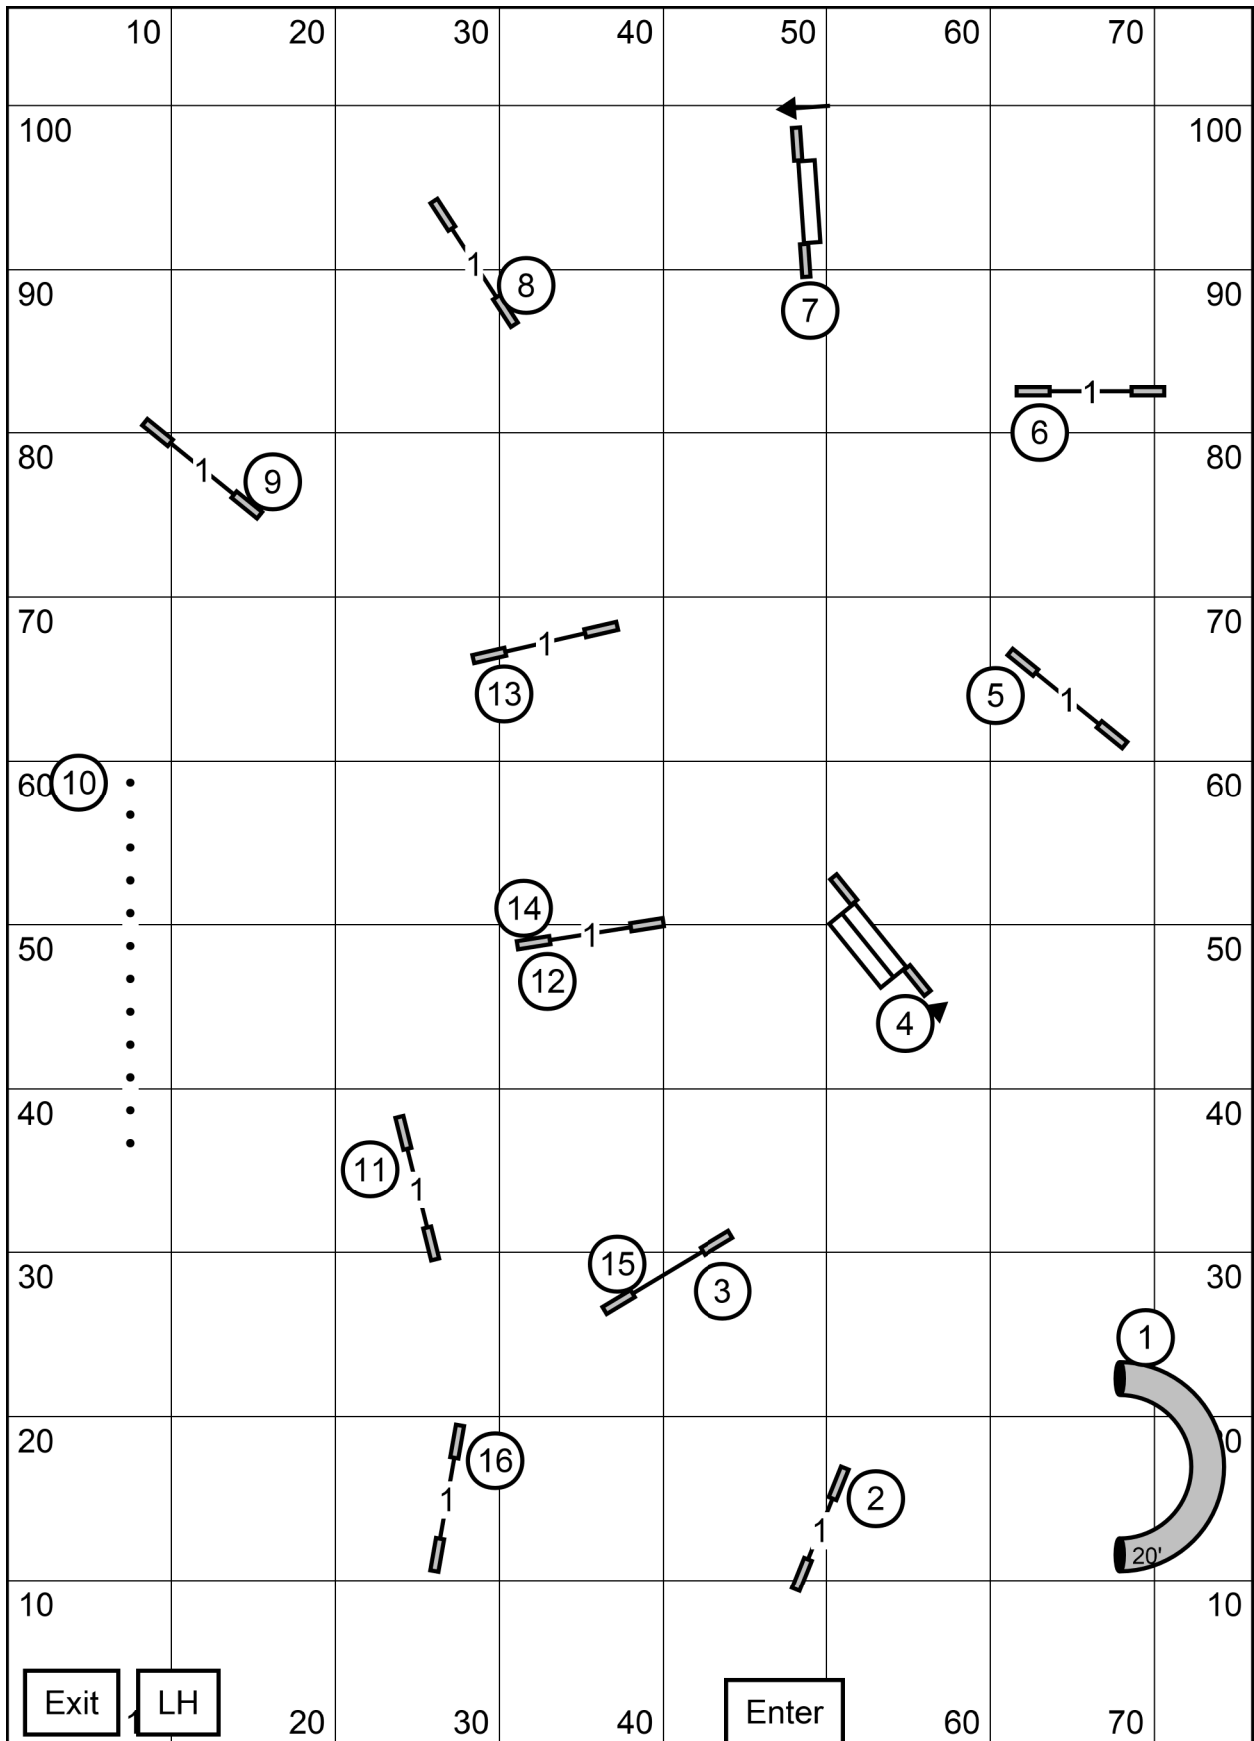

OPN

Granite State Shetland Sheepdog Club of Southeast
New Hampshire Amherst, New Hampshire Inside
on Turf Open JWW 03/01/2025 C-Josling E-Timing

T/S

JWW