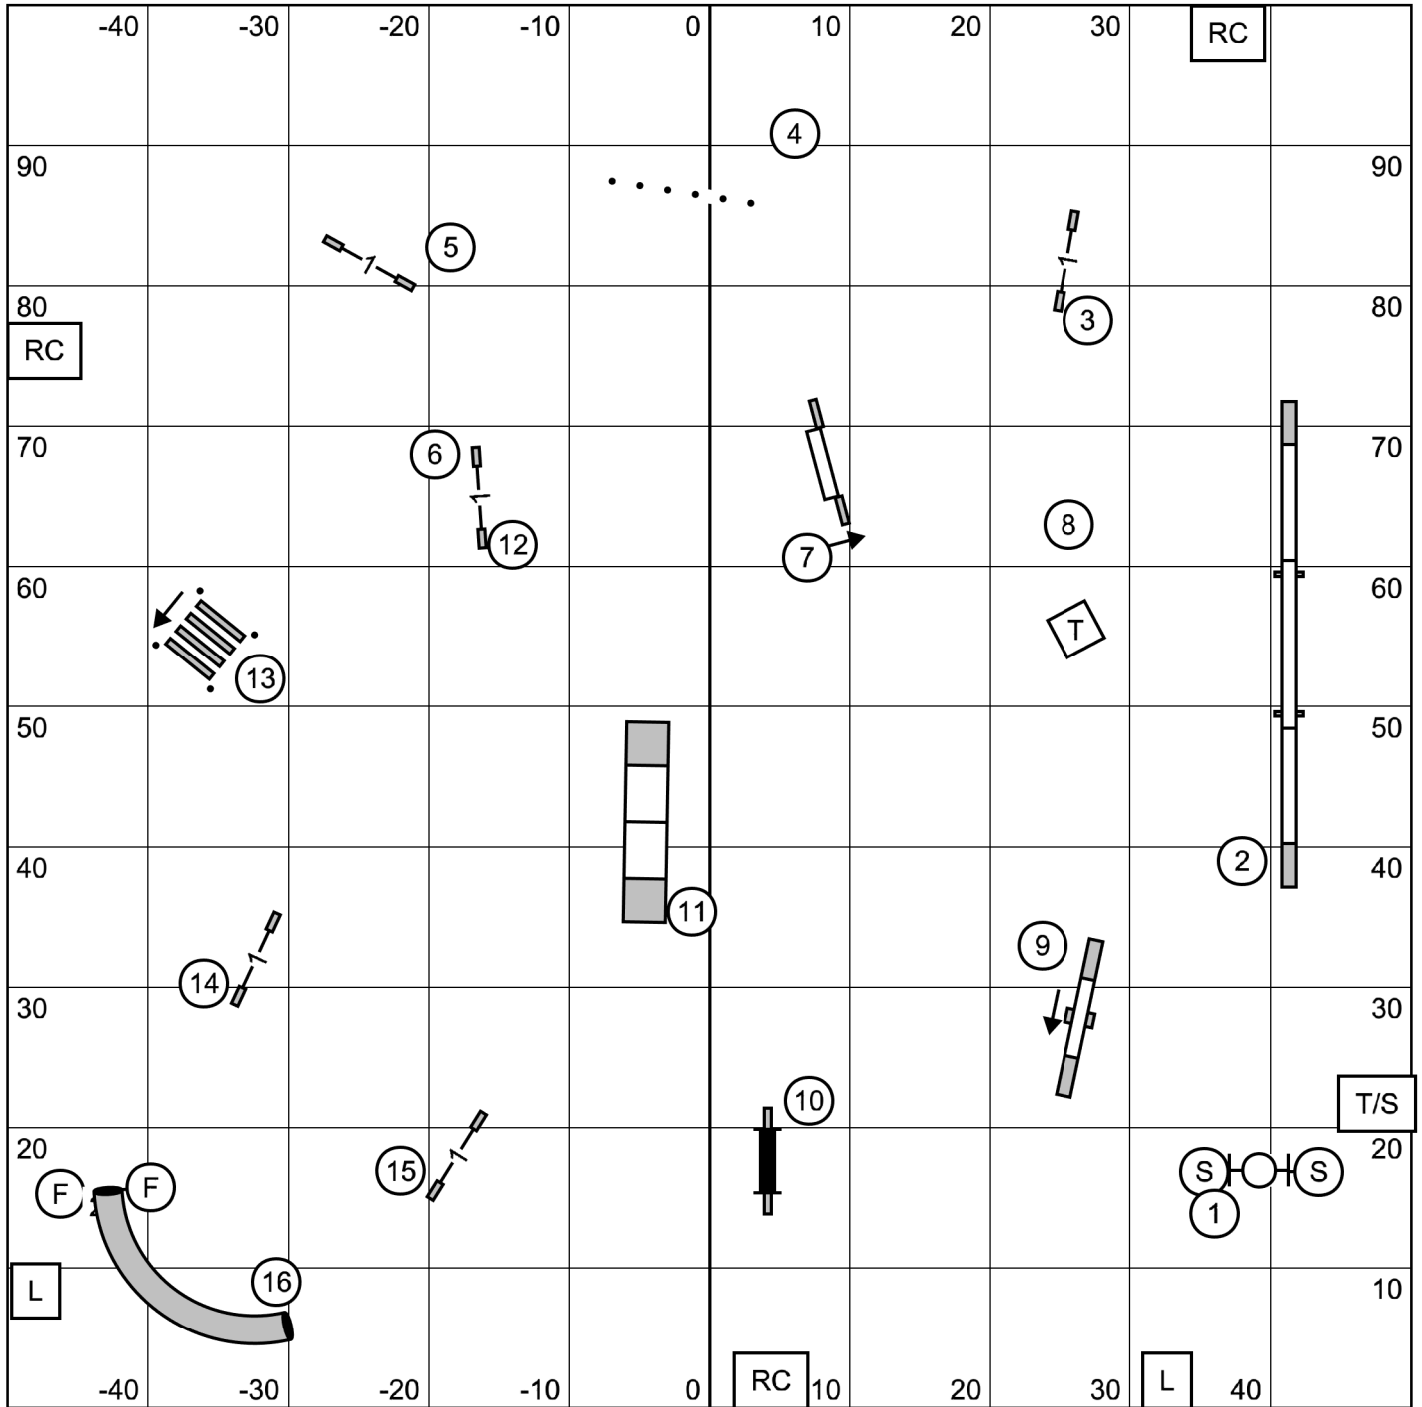

COCKER SPANIEL CLUB of RHODE ISLAND
Saturday March 8 2025 NOVICE STD
Indoors on turf 100 X 100
Judge Jack Cadalso

EXIT

ENTER
On The Line At # 11
The A-Frame