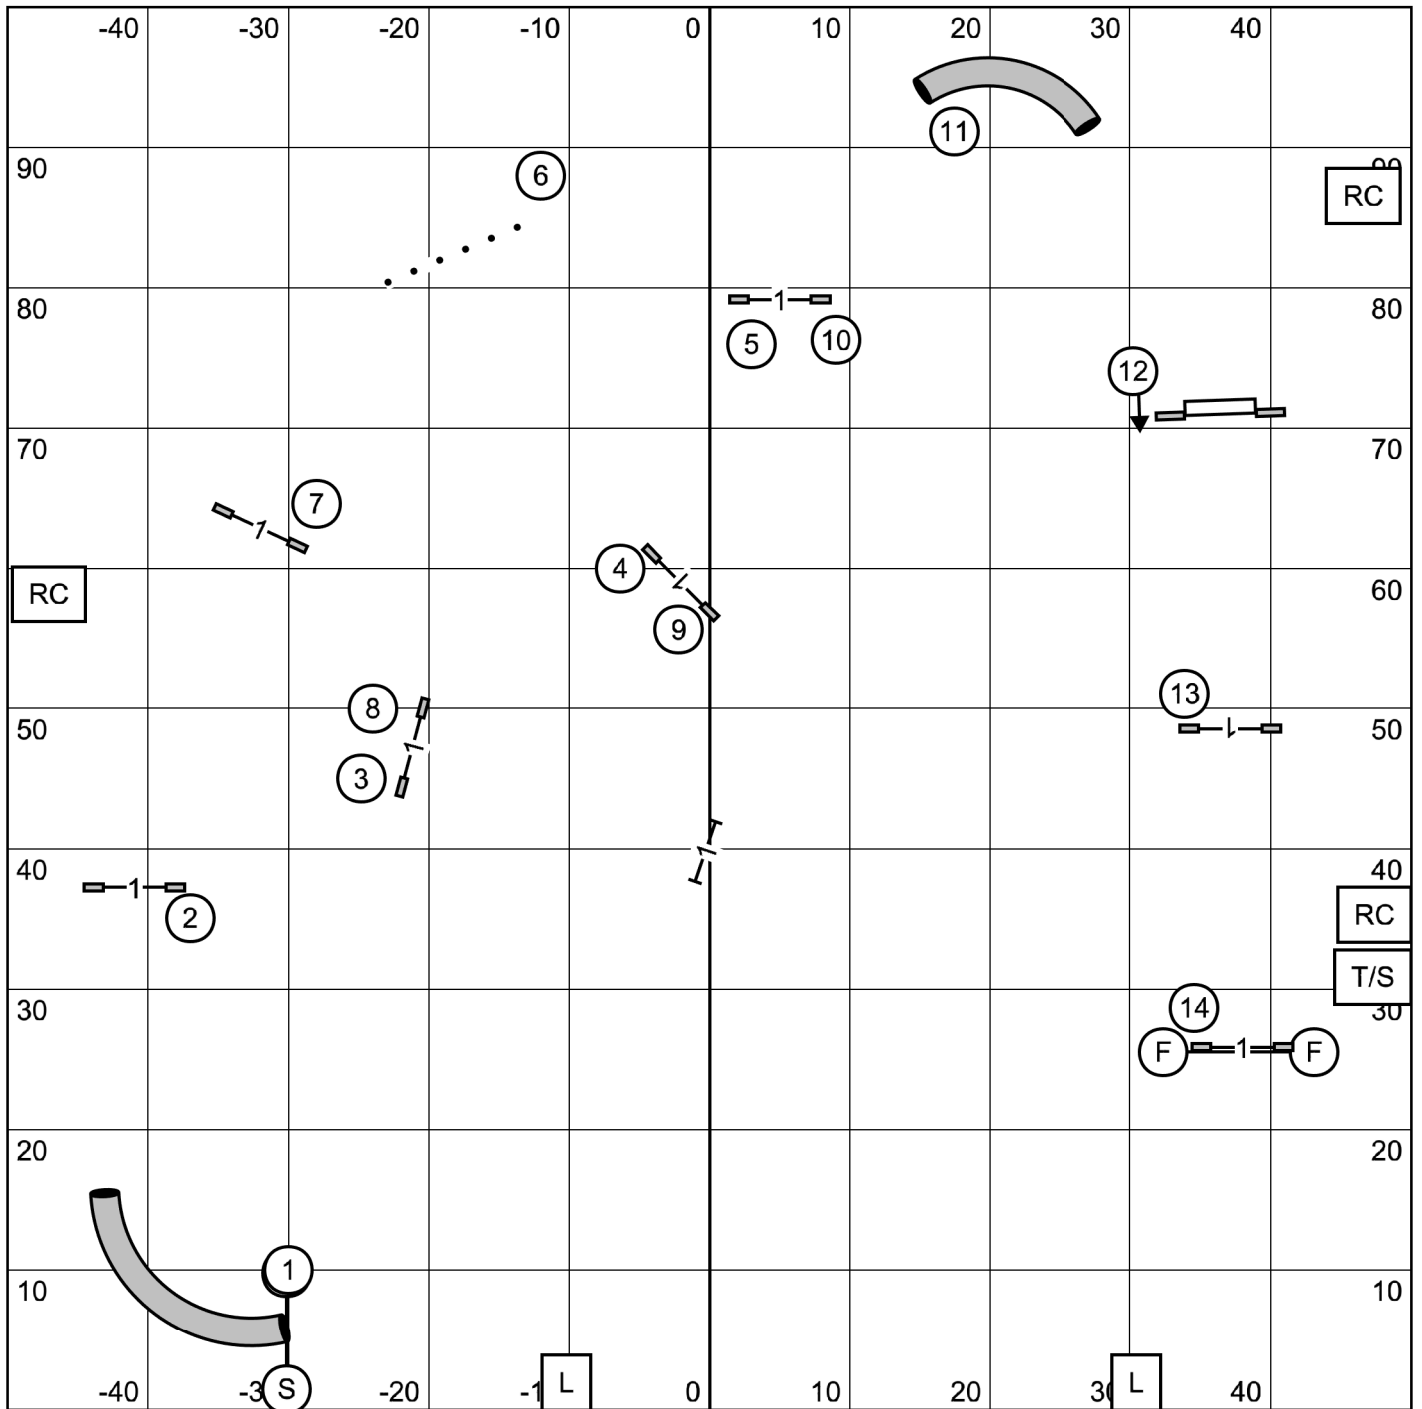

ENTER
On The Line At # 9

COCKER SPANIEL CLUB of RHODE ISLAND
Saturday March 8 2025 NOVICE JWW
Indoors on turf 100 X 100
Judge Jack Cadalso

EXIT