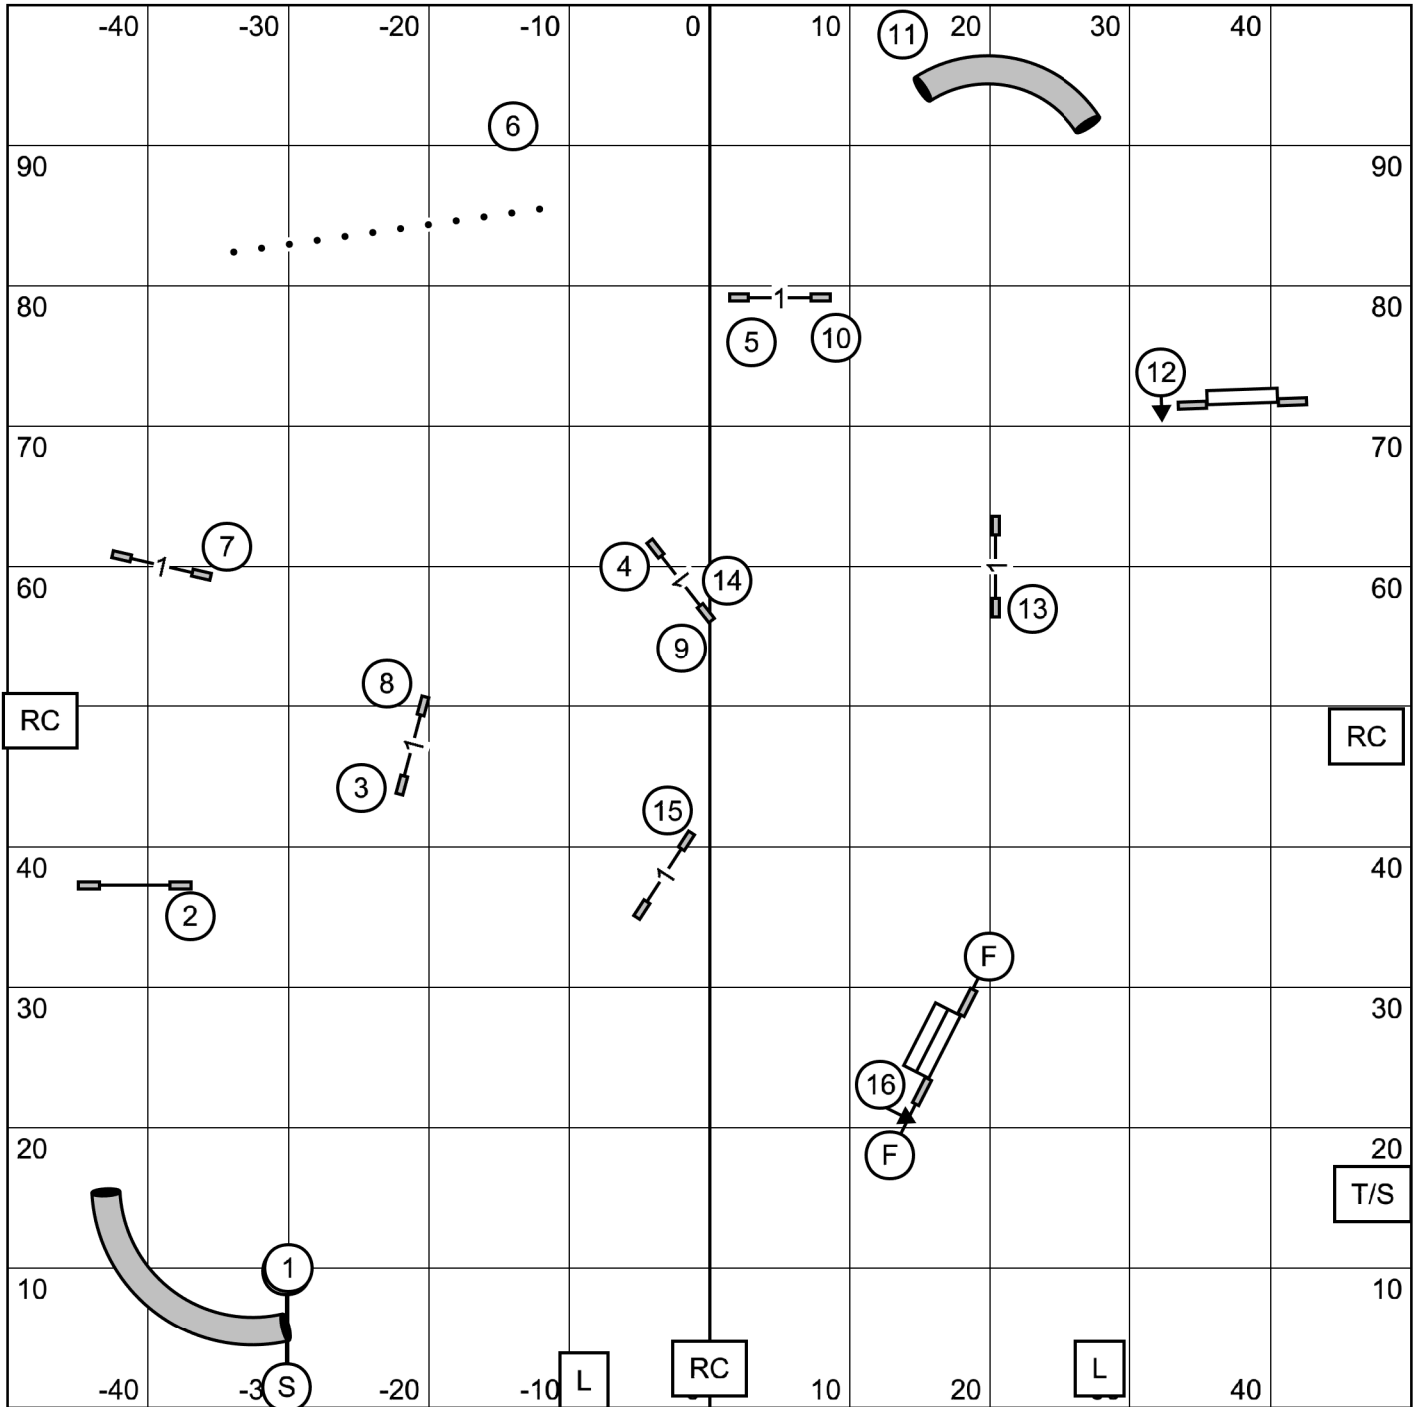

EXIT

ENTER
 On The Line At # 11
 The A-Frame

ENTER
On the Line At #14

COCKER SPANIEL CLUB of RHODE ISLAND
Saturday March 8 2025 EX/MASTER JWW
Indoors on turf 100 X 100
Judge Jack Cadalso

EXIT

ENTER
On The Line At #11
Tunnel

EXIT