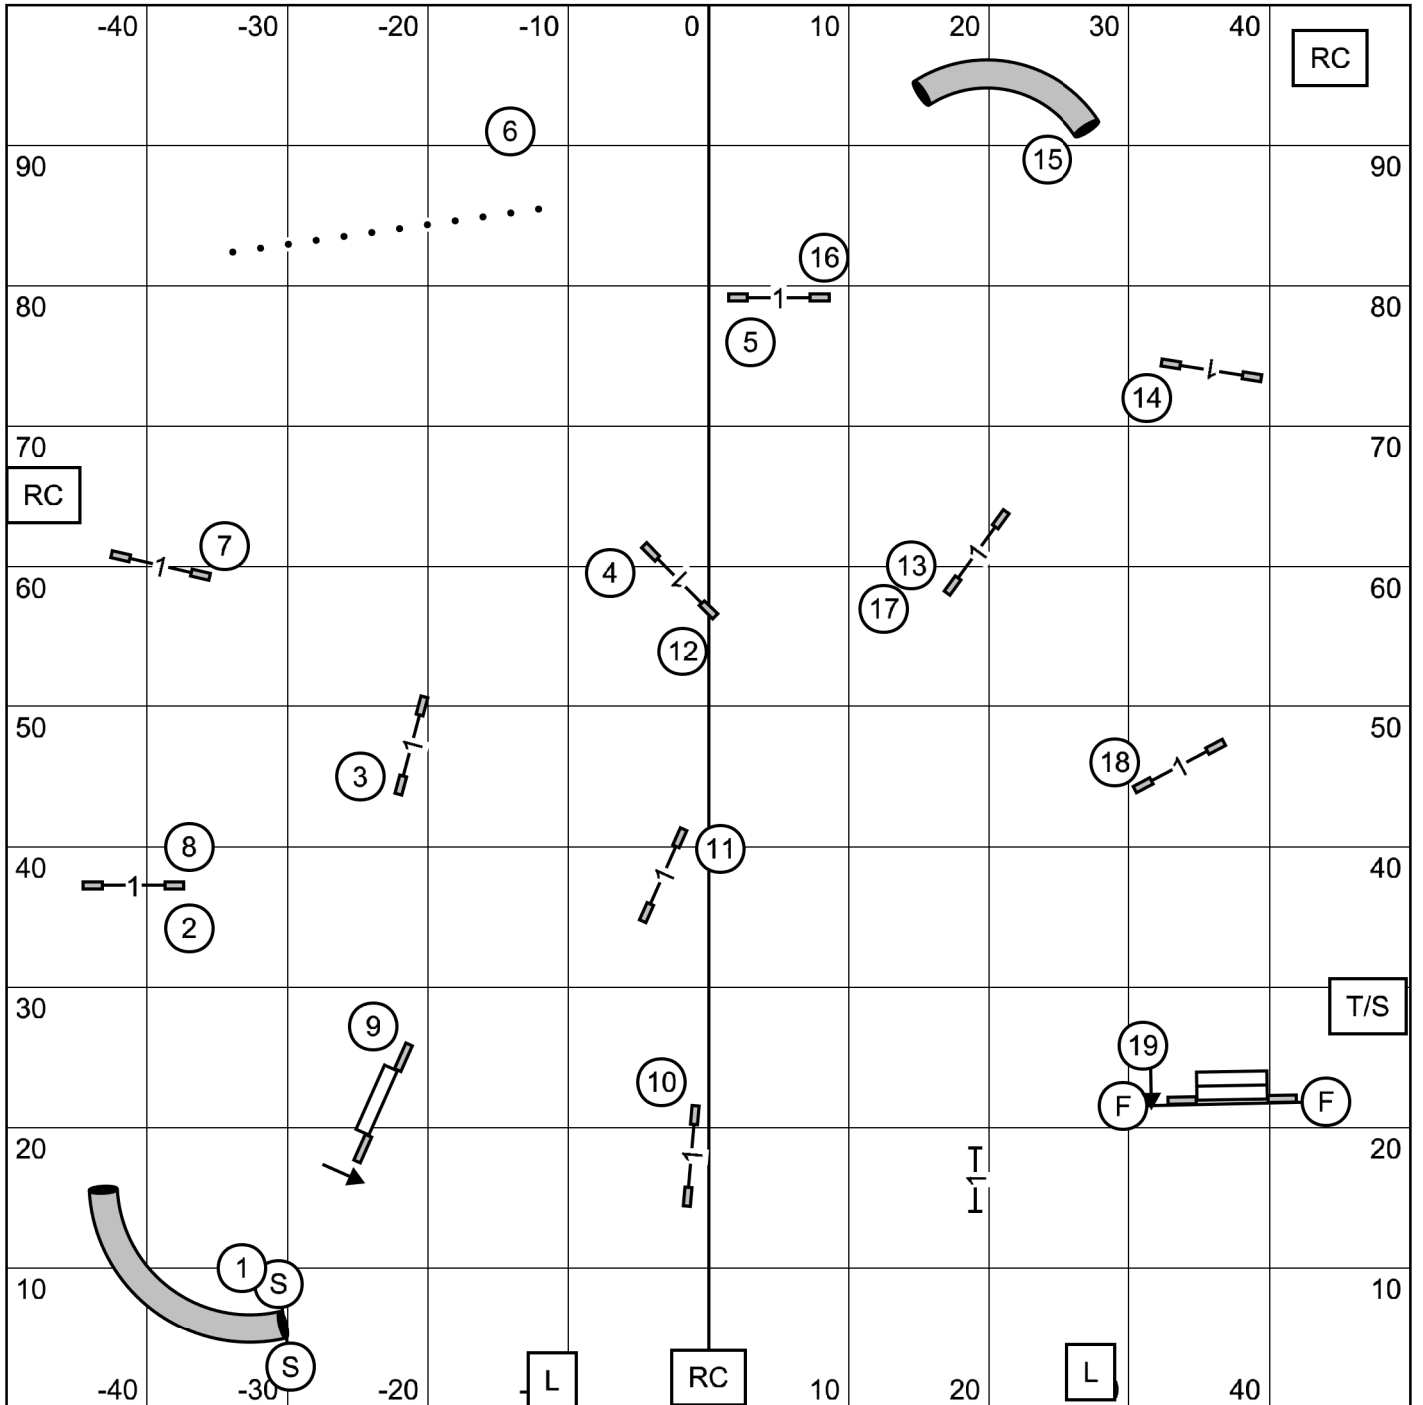

ENTER
 On Line At #14
 After The A-Frame

EXIT

COCKER SPANIEL CLUB of RHODE ISLAND
 Saturday March 8 2025 EX/MASTER STD
 Indoors on turf 100 X 100
 Judge Jack Cadalso

ENTER
 On The Line At #13
 The A Frame

EXIT

ENTER
 On The Line At # 11
 The A-Frame

ENTER
On the Line At #14

COCKER SPANIEL CLUB of RHODE ISLAND
Saturday March 8 2025 EX/MASTER JWW
Indoors on turf 100 X 100
Judge Jack Cadalso

EXIT

ENTER
On The Line At #11
Tunnel

EXIT