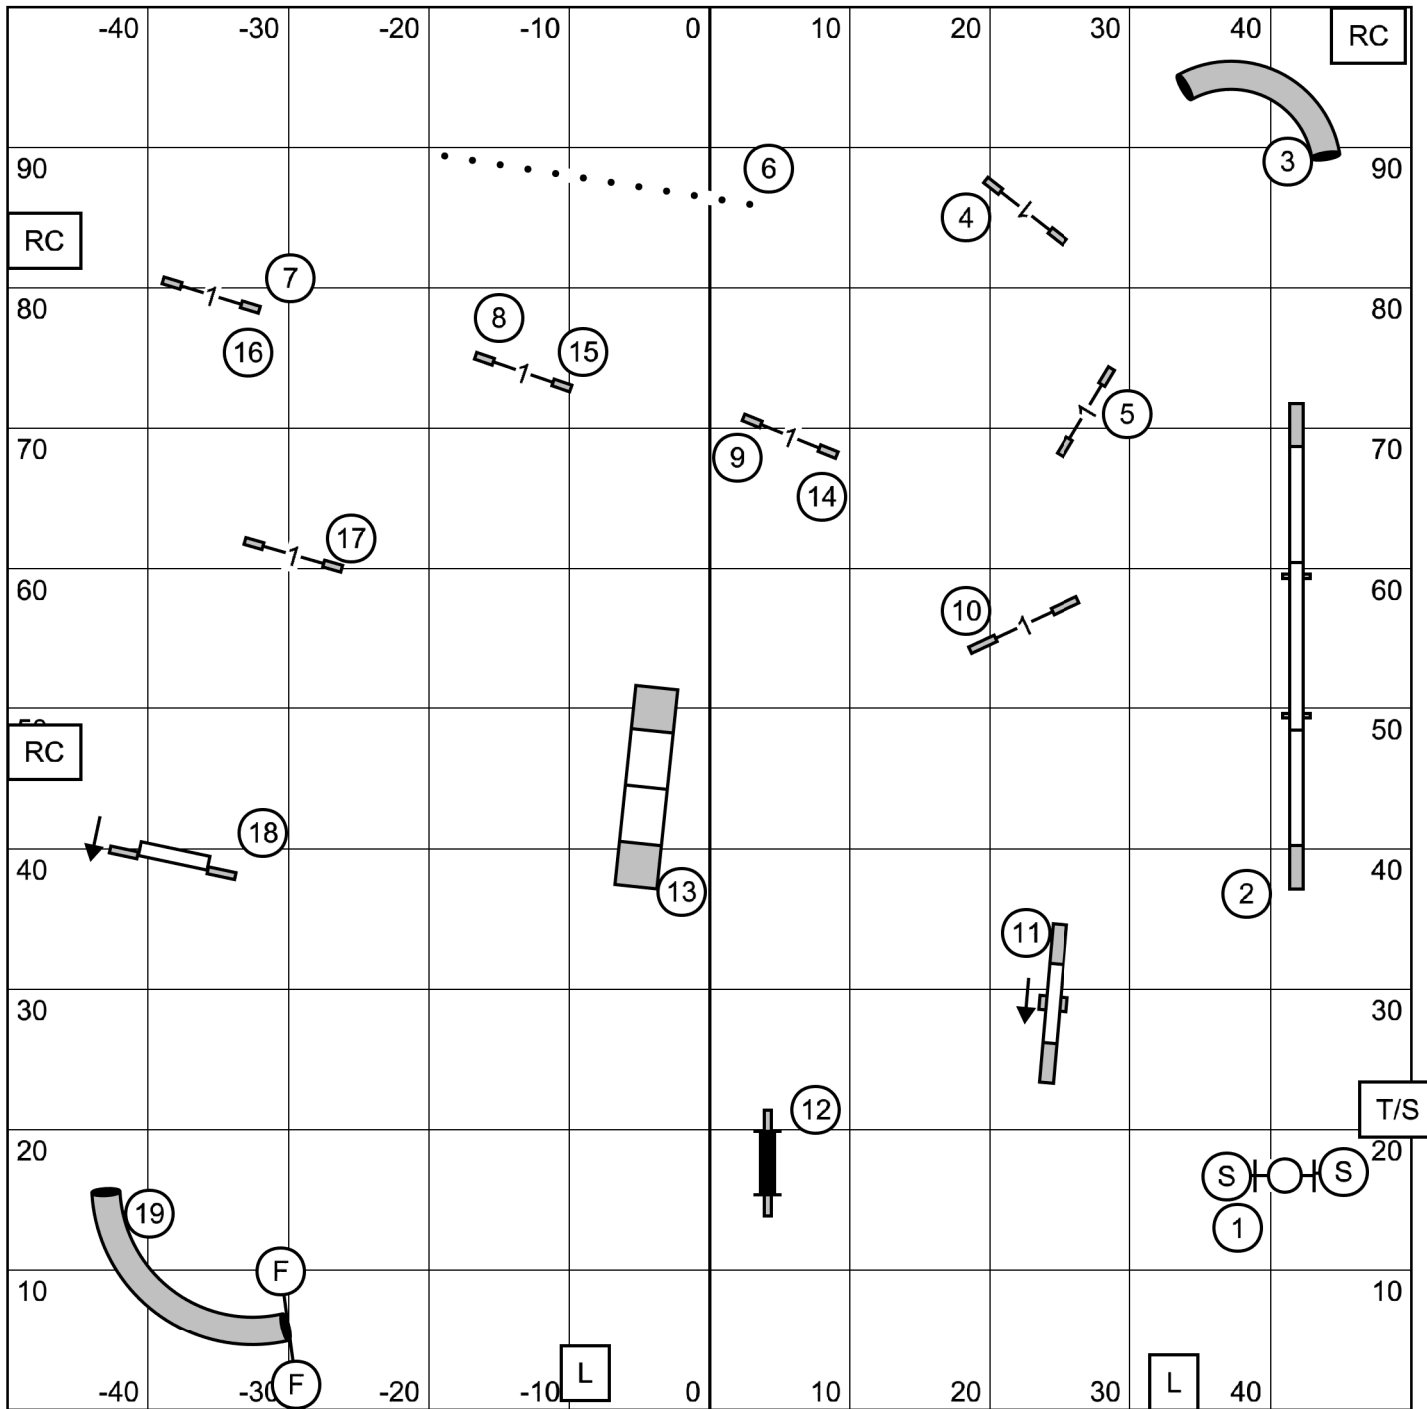

COCKER SPANIEL CLUB of RHODE ISLAND
 Saturday March 8 2025 FAST
 Indoors on turf 100 X 100
 Judge Jack Cadalso

Novice 3-5 Dotted Line
 OPEN 3-5 Solid Line
 Master 3-5-7 Dashed Line

ENTER

EXIT

EXIT

COCKER SPANIEL CLUB of RHODE ISLAND
 Saturday March 8 2025 PREMIER STD
 Indoors on turf 100 X 100
 Judge Jack Cadalso

ENTER
 On Line At #14
 After The A-Frame

EXIT

COCKER SPANIEL CLUB of RHODE ISLAND
 Saturday March 8 2025 EX/MASTER STD
 Indoors on turf 100 X 100
 Judge Jack Cadalso

ENTER
 On The Line At #13
 The A Frame

EXIT

ENTER
 On The Line At # 11
 The A-Frame

ENTER
On the Line At #14

COCKER SPANIEL CLUB of RHODE ISLAND
Saturday March 8 2025 EX/MASTER JWW
Indoors on turf 100 X 100
Judge Jack Cadalso

EXIT

ENTER
On The Line At #11
Tunnel

EXIT