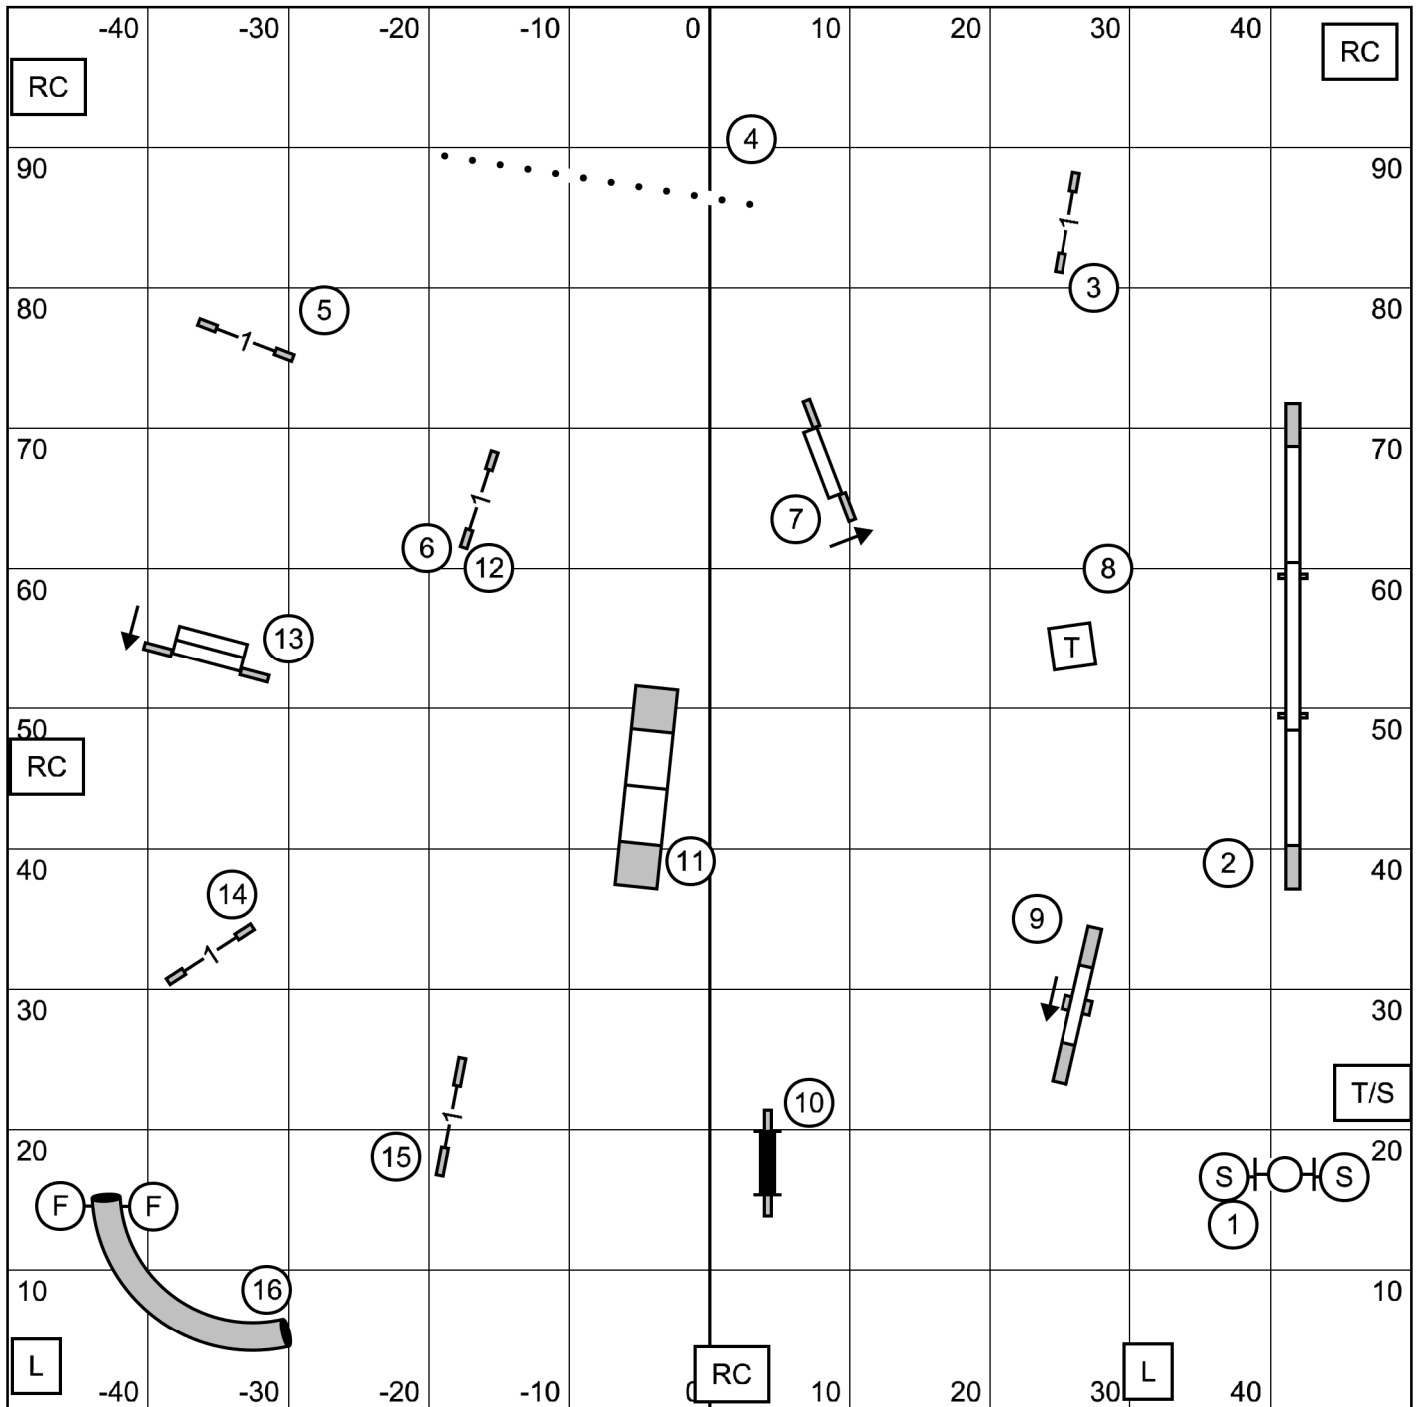

COCKER SPANIEL CLUB of RHODE ISLAND
 Saturday March 8 2025 FAST
 Indoors on turf 100 X 100
 Judge Jack Cadalso

Novice 3-5 Dotted Line
 OPEN 3-5 Solid Line
 Master 3-5-7 Dashed Line

ENTER

EXIT

EXIT

COCKER SPANIEL CLUB of RHODE ISLAND
 Saturday March 8 2025 PREMIER STD
 Indoors on turf 100 X 100
 Judge Jack Cadalso

ENTER
 On Line At #14
 After The A-Frame

EXIT

COCKER SPANIEL CLUB of RHODE ISLAND
 Saturday March 8 2025 EX/MASTER STD
 Indoors on turf 100 X 100
 Judge Jack Cadalso

ENTER
 On The Line At #13
 The A Frame

EXIT

ENTER
 On The Line At # 11
 The A-Frame

ENTER
On the Line At #14

COCKER SPANIEL CLUB of RHODE ISLAND
Saturday March 8 2025 EX/MASTER JWW
Indoors on turf 100 X 100
Judge Jack Cadalso

EXIT

ENTER
On The Line At #11
Tunnel

EXIT