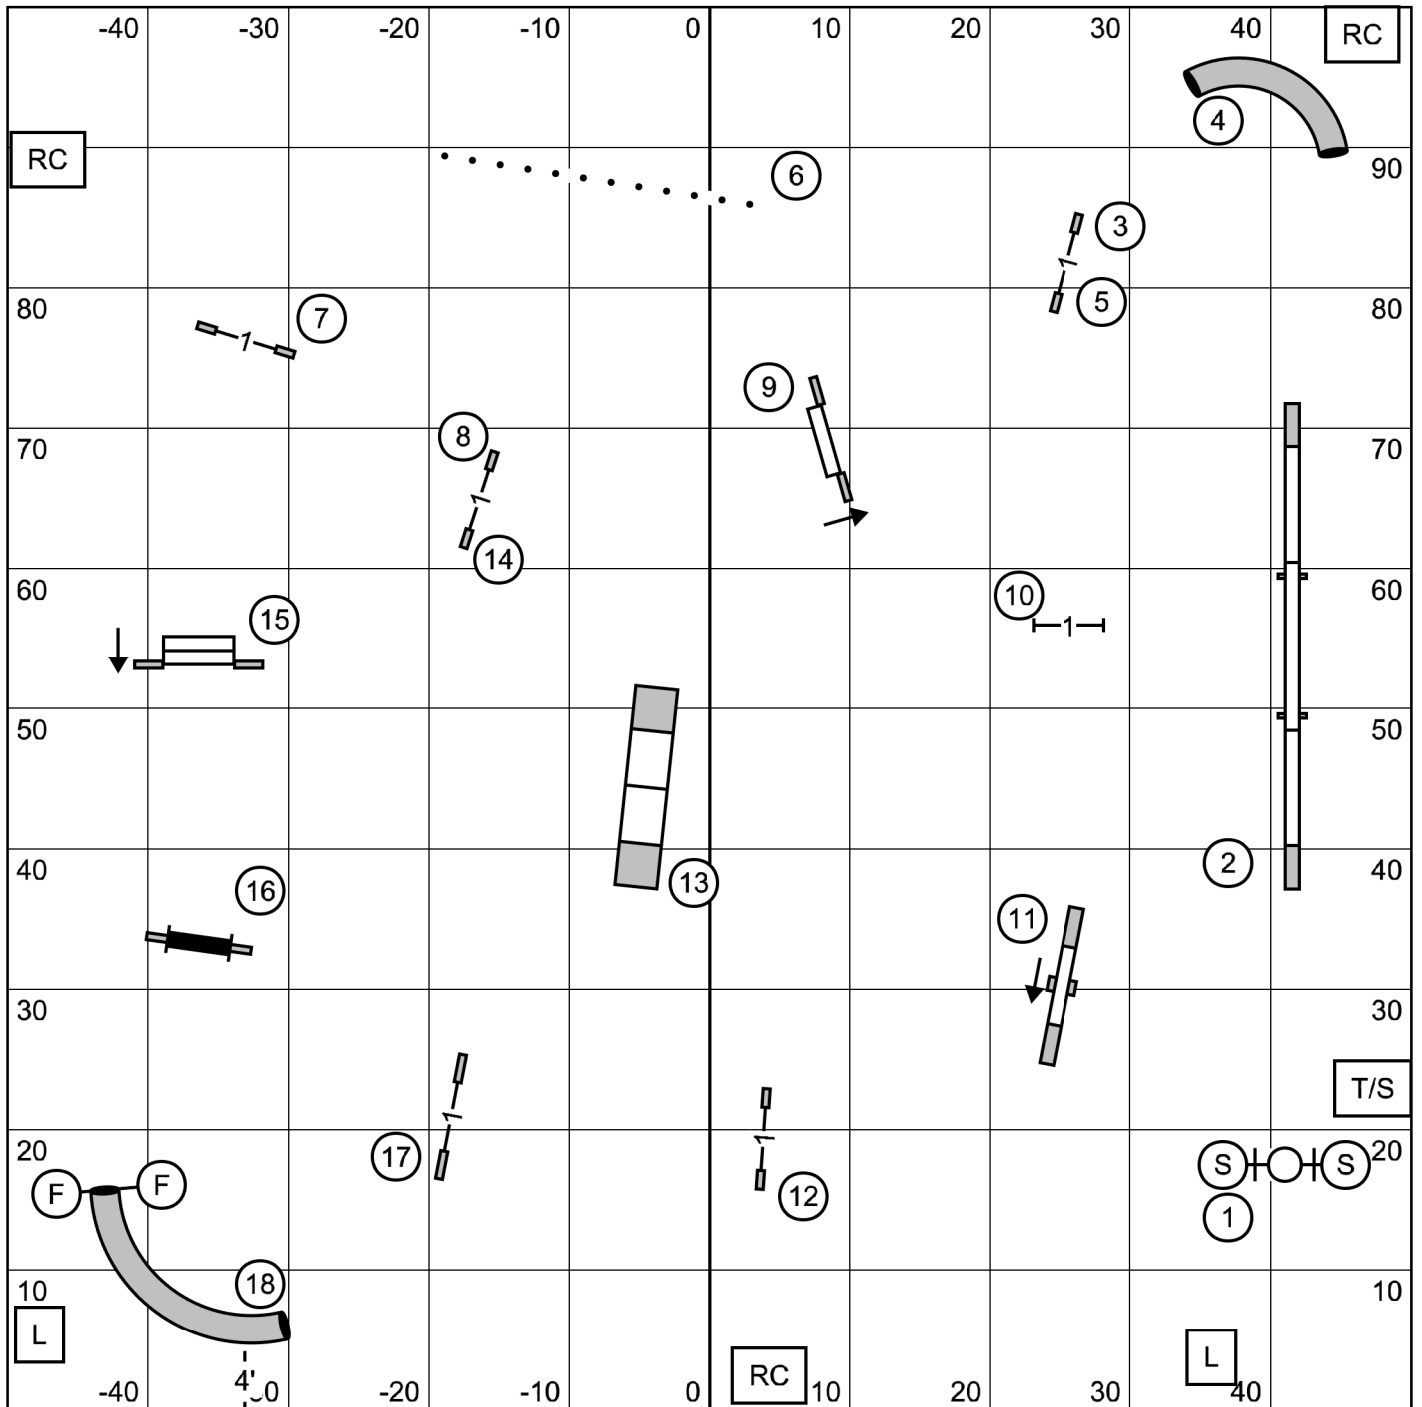

COCKER SPANIEL CLUB of RHODE ISLAND
 Saturday March 8 2025 FAST
 Indoors on turf 100 X 100
 Judge Jack Cadalso

Novice 3-5 Dotted Line
 OPEN 3-5 Solid Line
 Master 3-5-7 Dashed Line

ENTER

EXIT

EXIT

COCKER SPANIEL CLUB of RHODE ISLAND
 Saturday March 8 2025 PREMIER STD
 Indoors on turf 100 X 100
 Judge Jack Cadalso

ENTER
 On Line At #14
 After The A-Frame

EXIT

COCKER SPANIEL CLUB of RHODE ISLAND
 Saturday March 8 2025 EX/MASTER STD
 Indoors on turf 100 X 100
 Judge Jack Cadalso

ENTER
 On The Line At #13
 The A Frame

EXIT

ENTER
 On The Line At # 11
 The A-Frame

ENTER
On the Line At #14

COCKER SPANIEL CLUB of RHODE ISLAND
Saturday March 8 2025 EX/MASTER JWW
Indoors on turf 100 X 100
Judge Jack Cadalso

EXIT

ENTER
On The Line At #11
Tunnel

EXIT