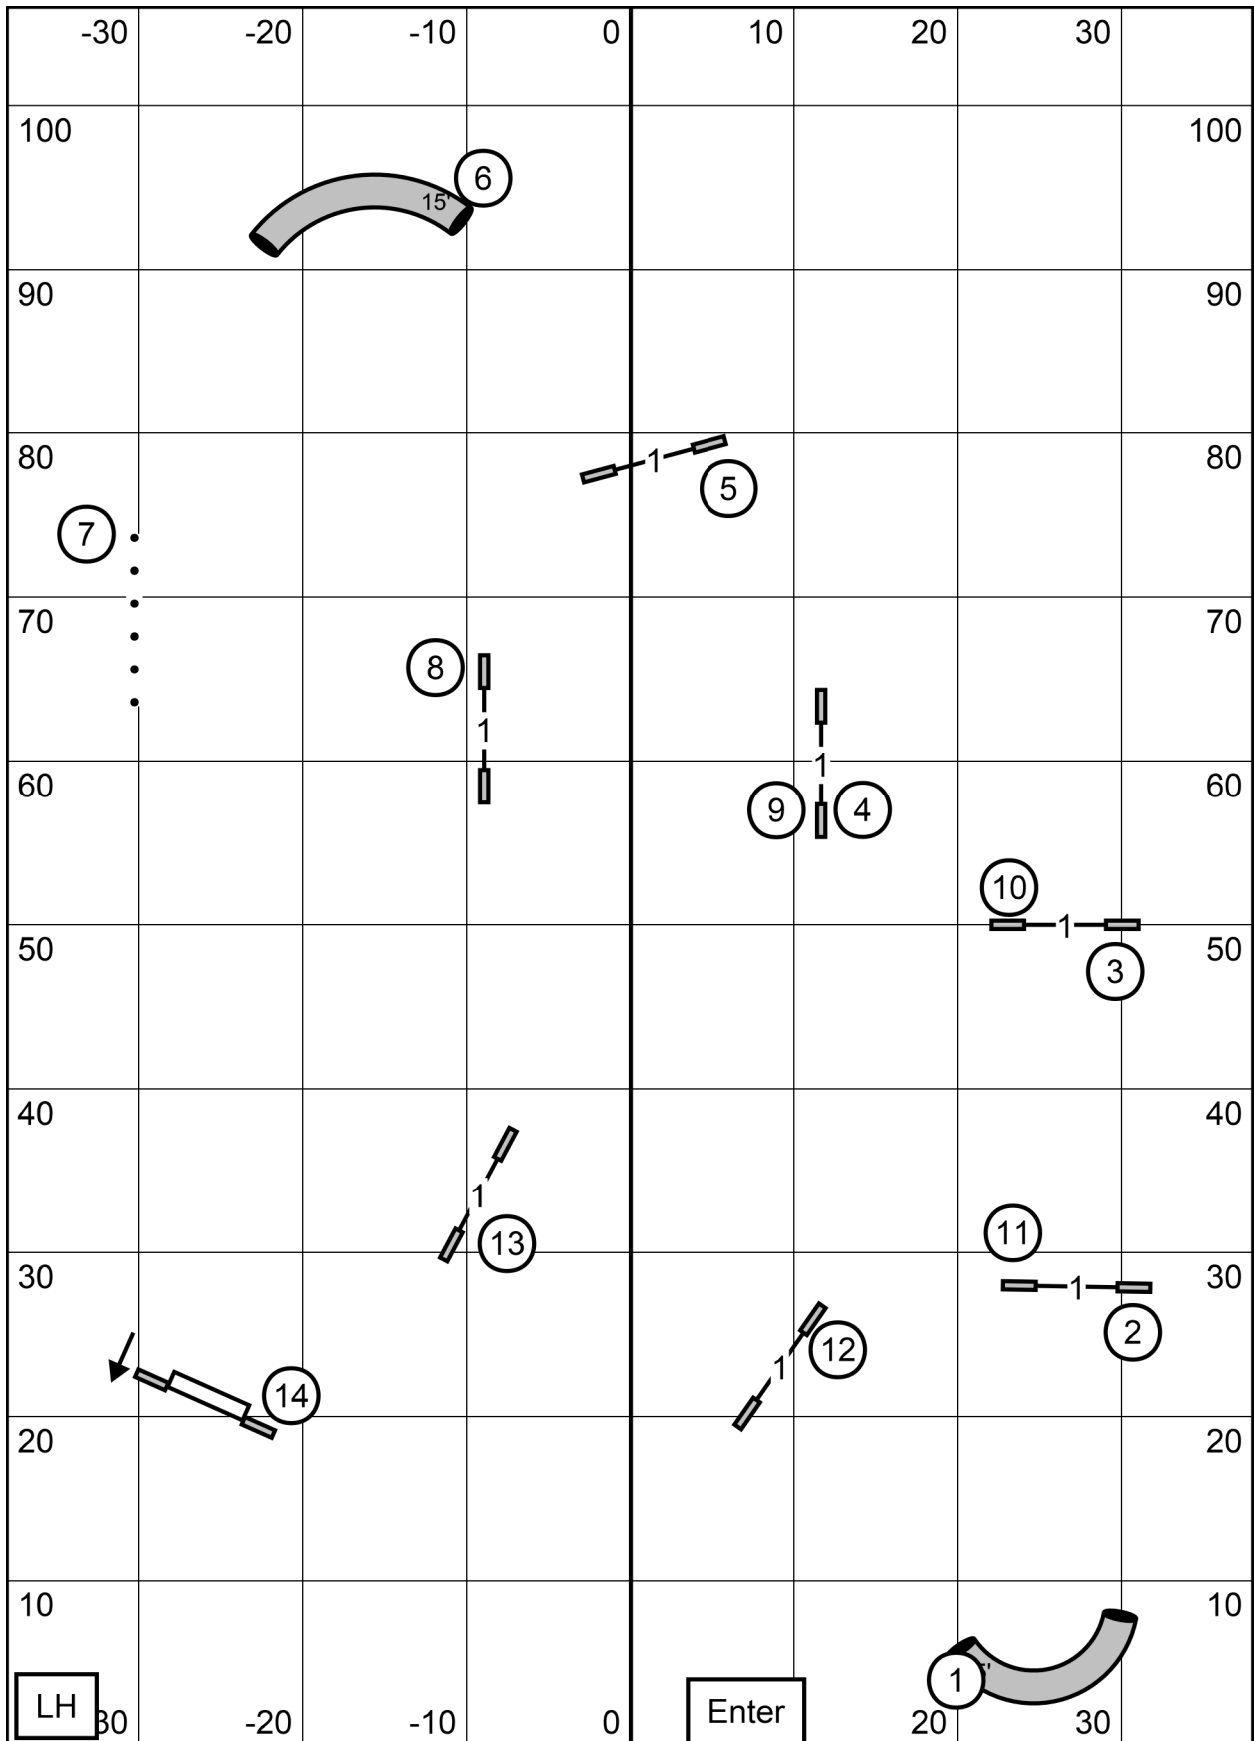

T/S
NOV

Granite State Shetland Sheepdog Club of Southeast
New Hampshire Amherst, New Hampshire Inside
on Turf Novice JWW 03/02/2025 C-Josling E-Timing

JWW