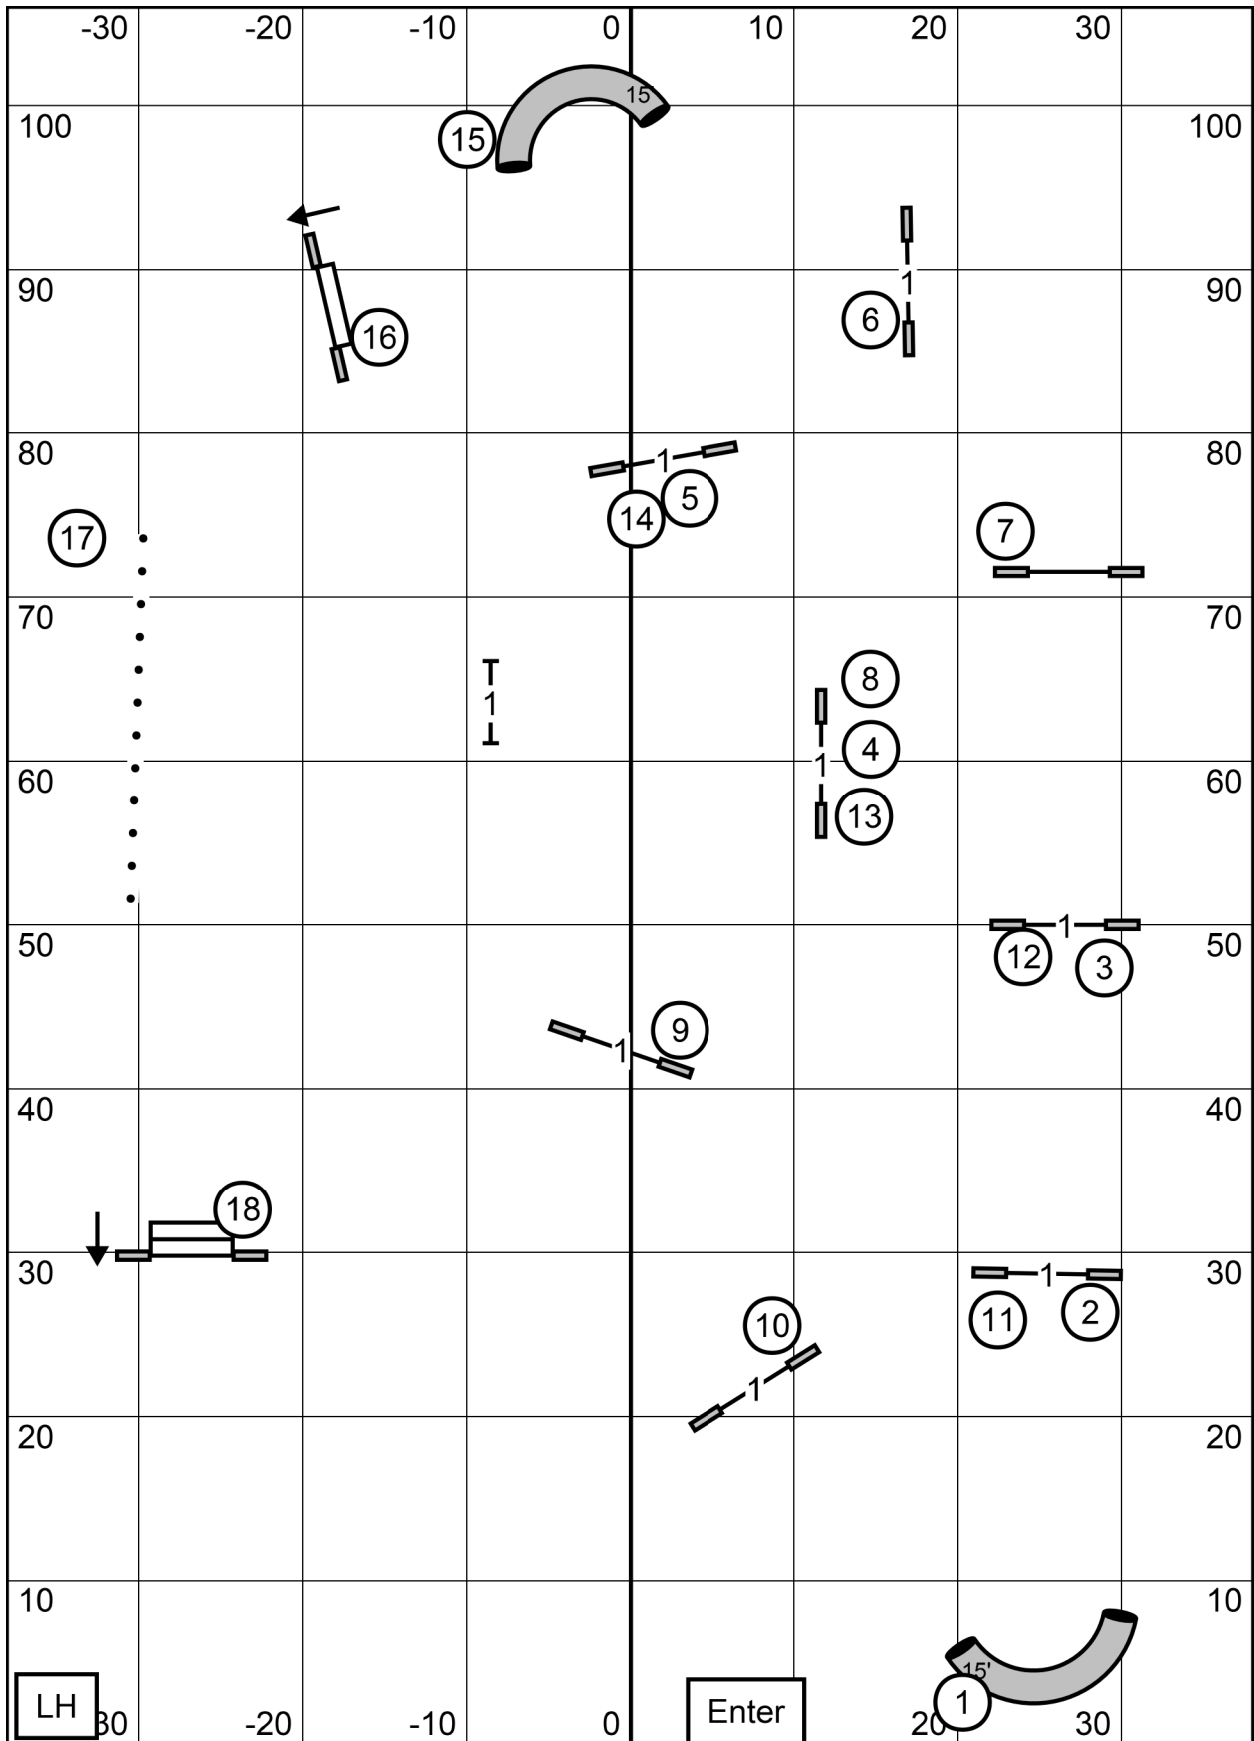

T/S
EXC

Granite State Shetland Sheepdog Club of Southeast
New Hampshire Amherst, New Hampshire
Inside on Turf EXC JWW 03/02/2025 C-Josling E-Timing

JWW