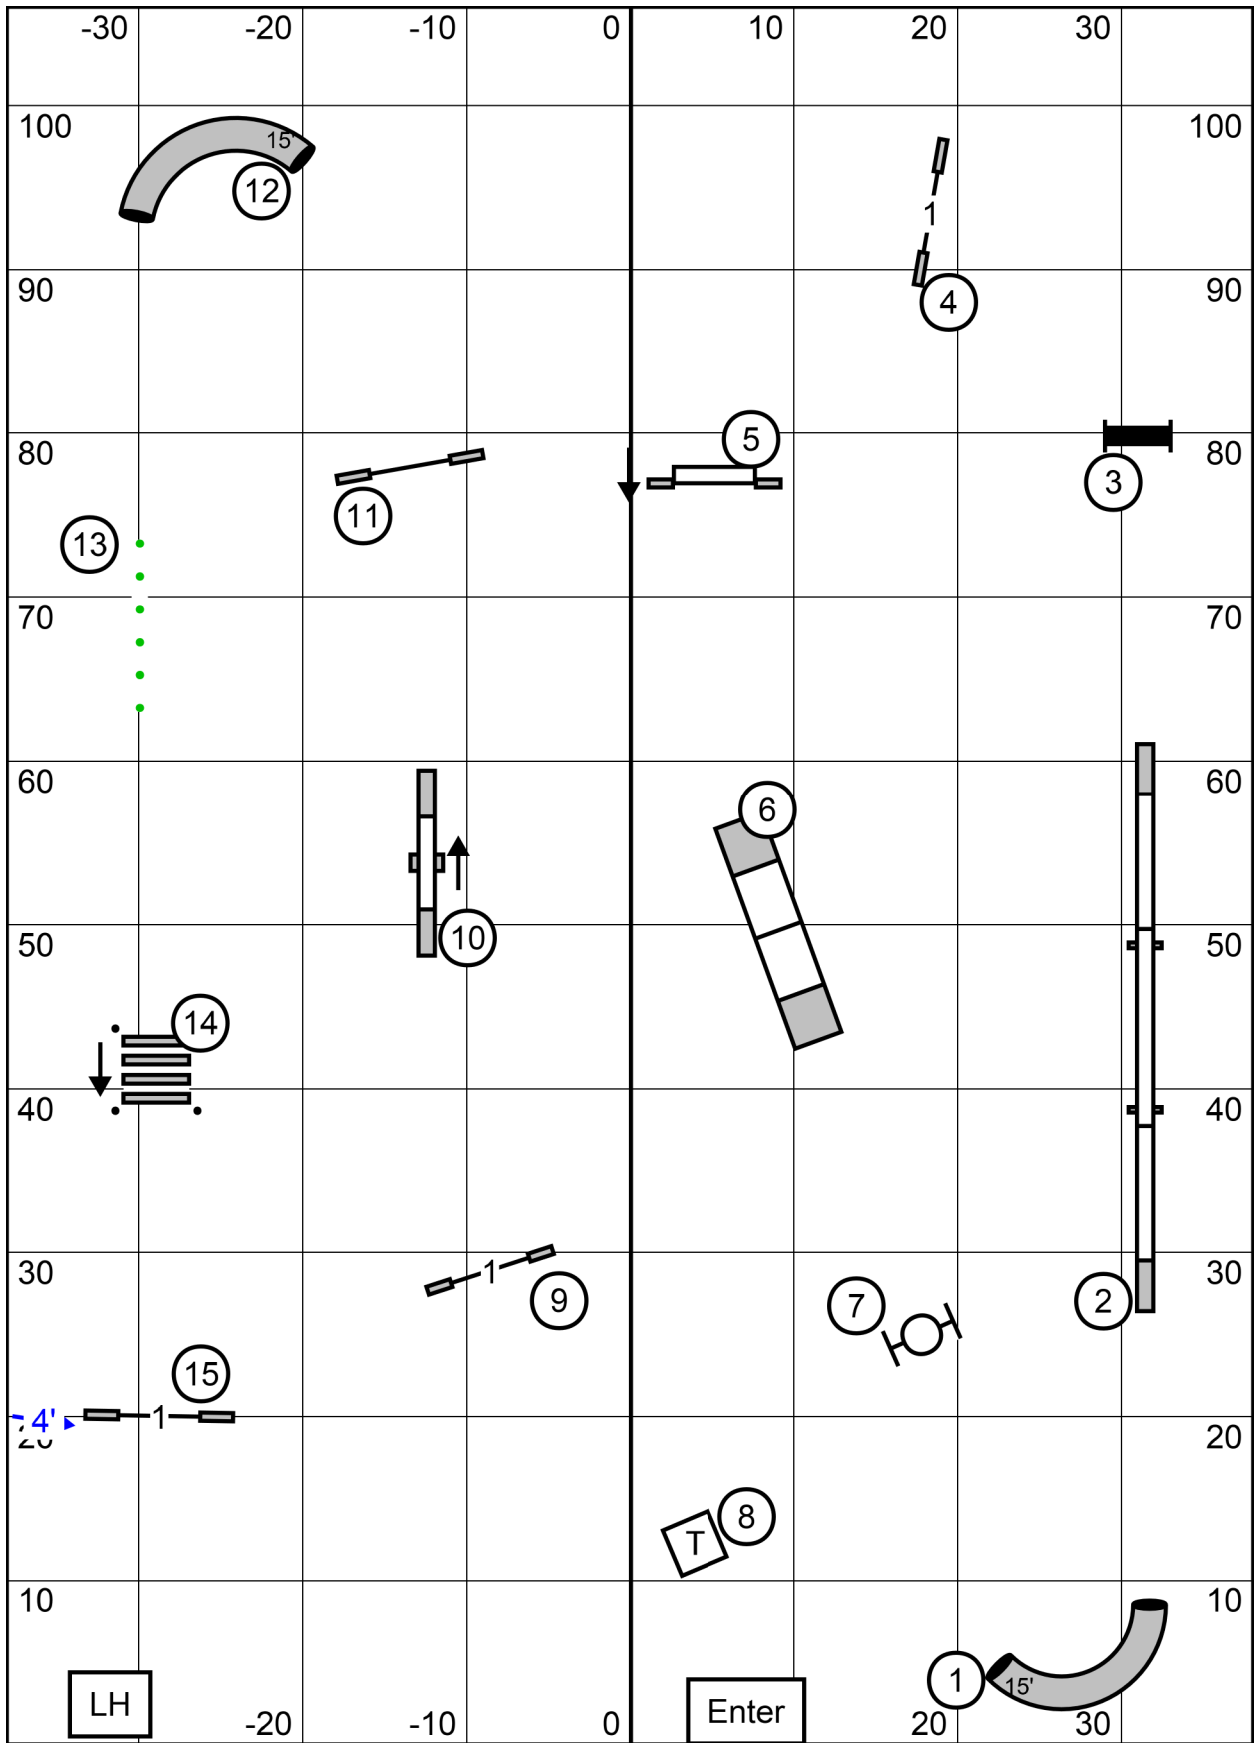

STD

NOV

T/S

Granite State Shetland Sheepdog Club of Southeast
 New Hampshire Amherst, New Hampshire Inside
 on Turf Novice STD 03/02/2025 C-Josling E-Timing

STD

LH 30

Enter

T/S
PREM