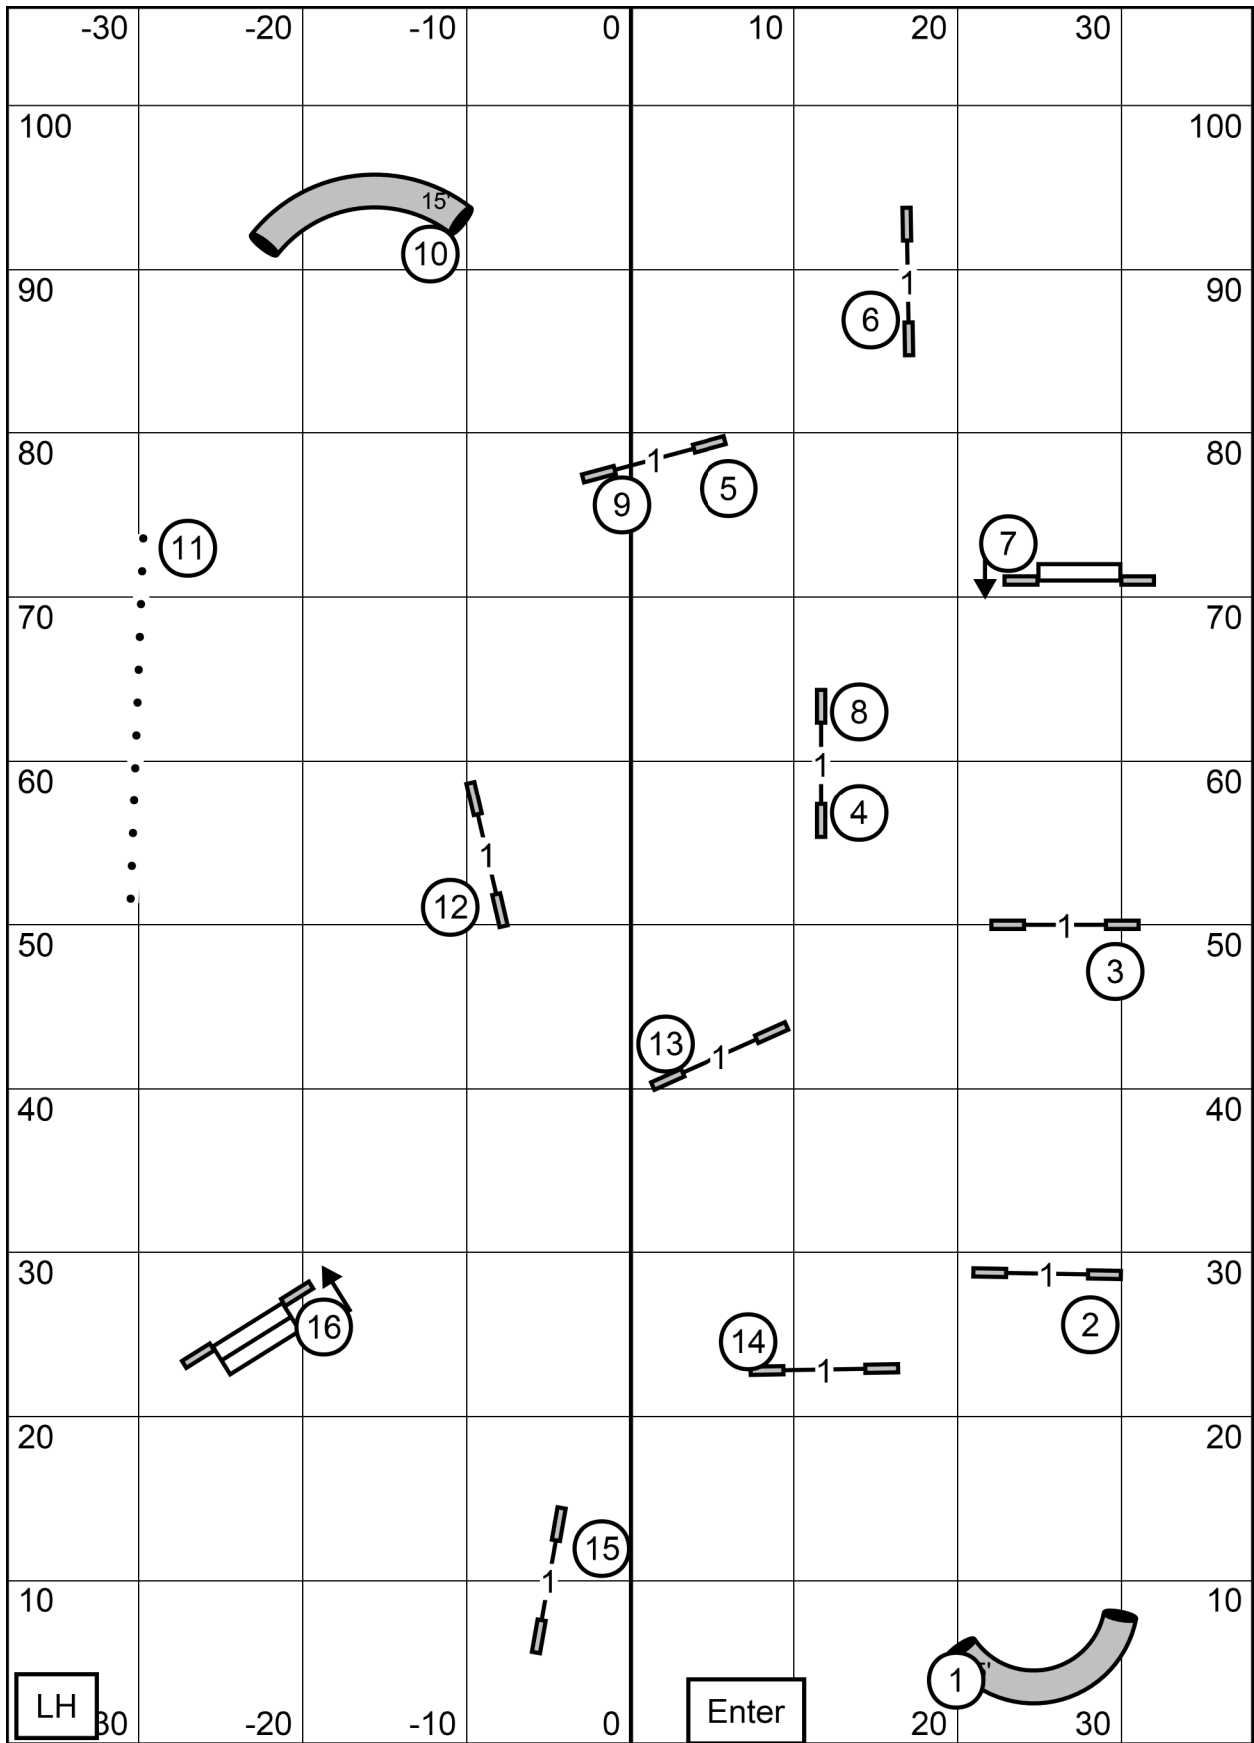

T/S
OPN

Granite State Shetland Sheepdog Club of Southeast
New Hampshire Amherst, New Hampshire Inside
on Turf Open JWW 03/02/2025 C-Josling E-Timing

JWW