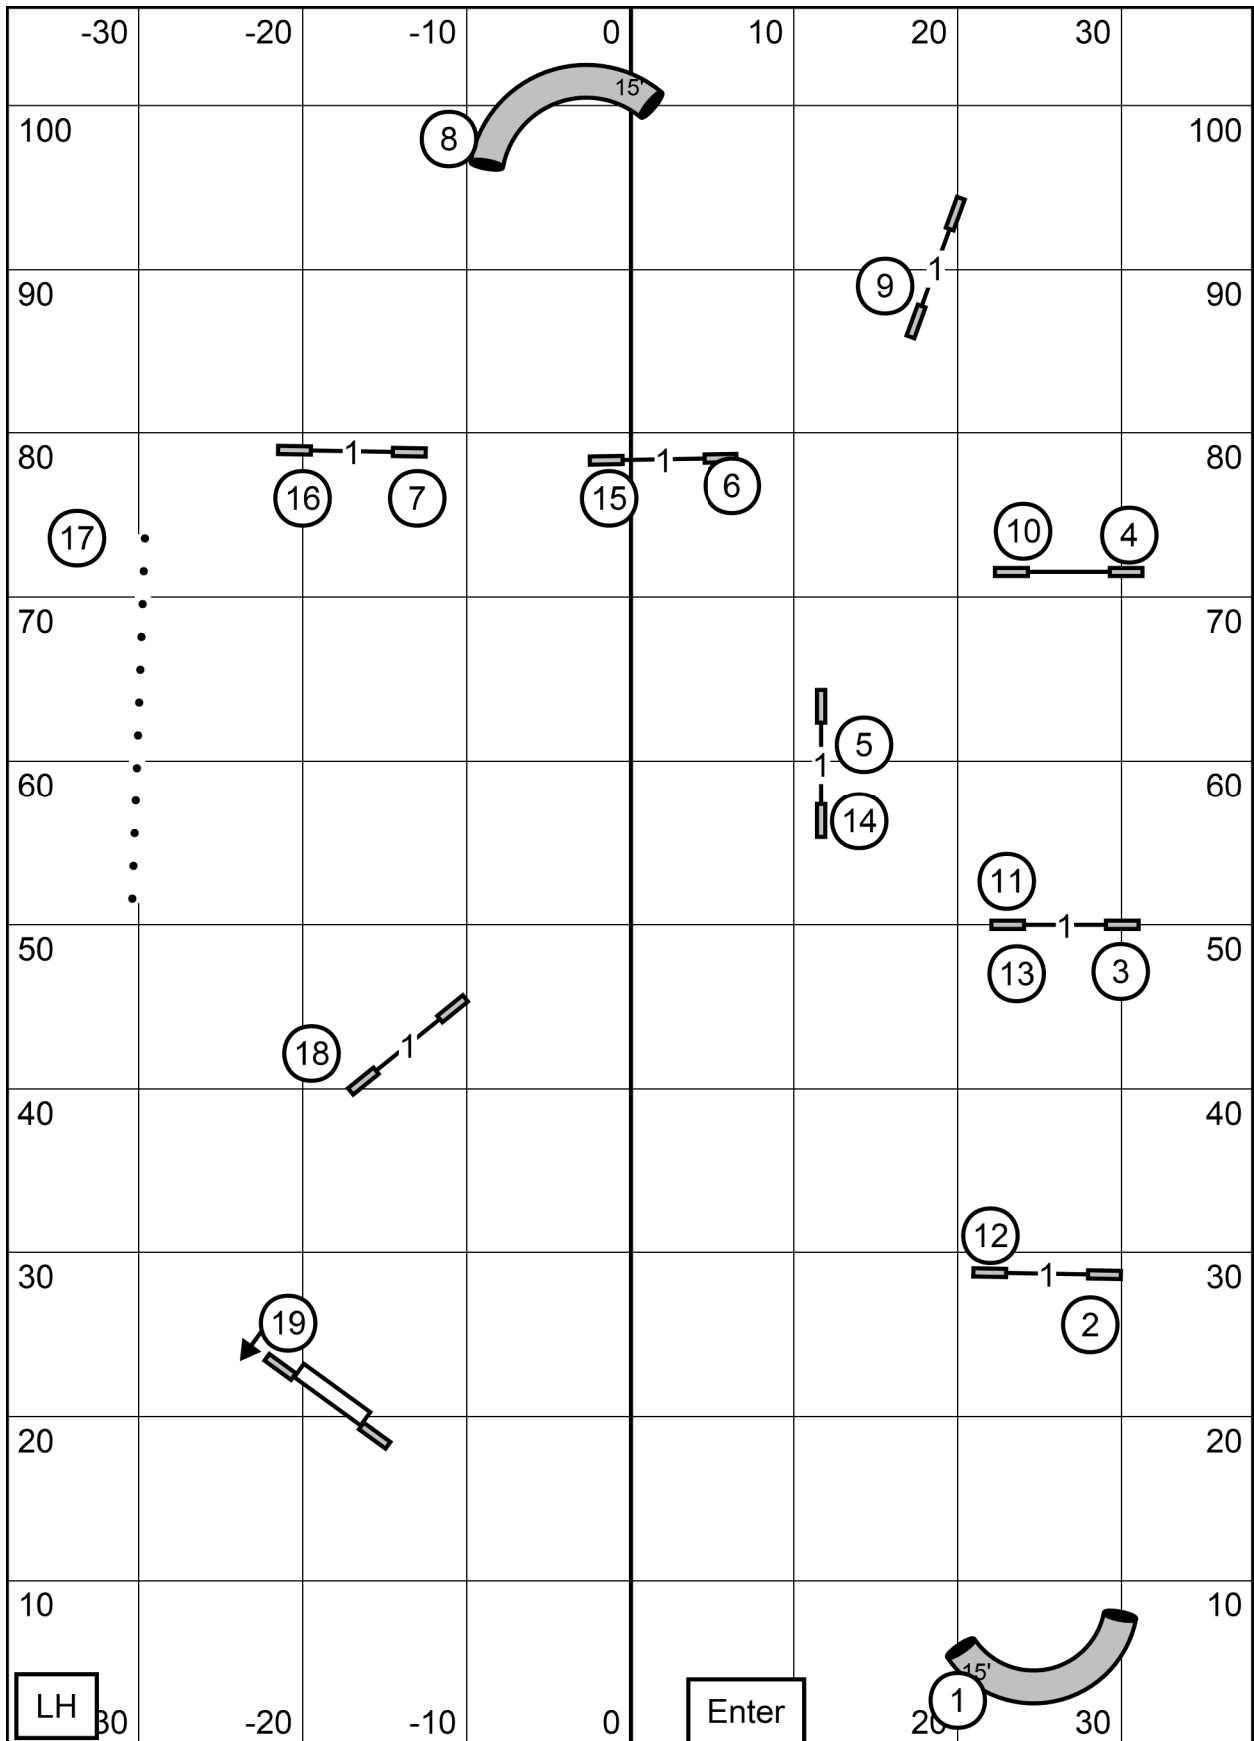

STD

NOV

T/S

Granite State Shetland Sheepdog Club of Southeast
 New Hampshire Amherst, New Hampshire Inside
 on Turf Novice STD 03/02/2025 C-Josling E-Timing

STD

LH 30

Enter

T/S
PREM