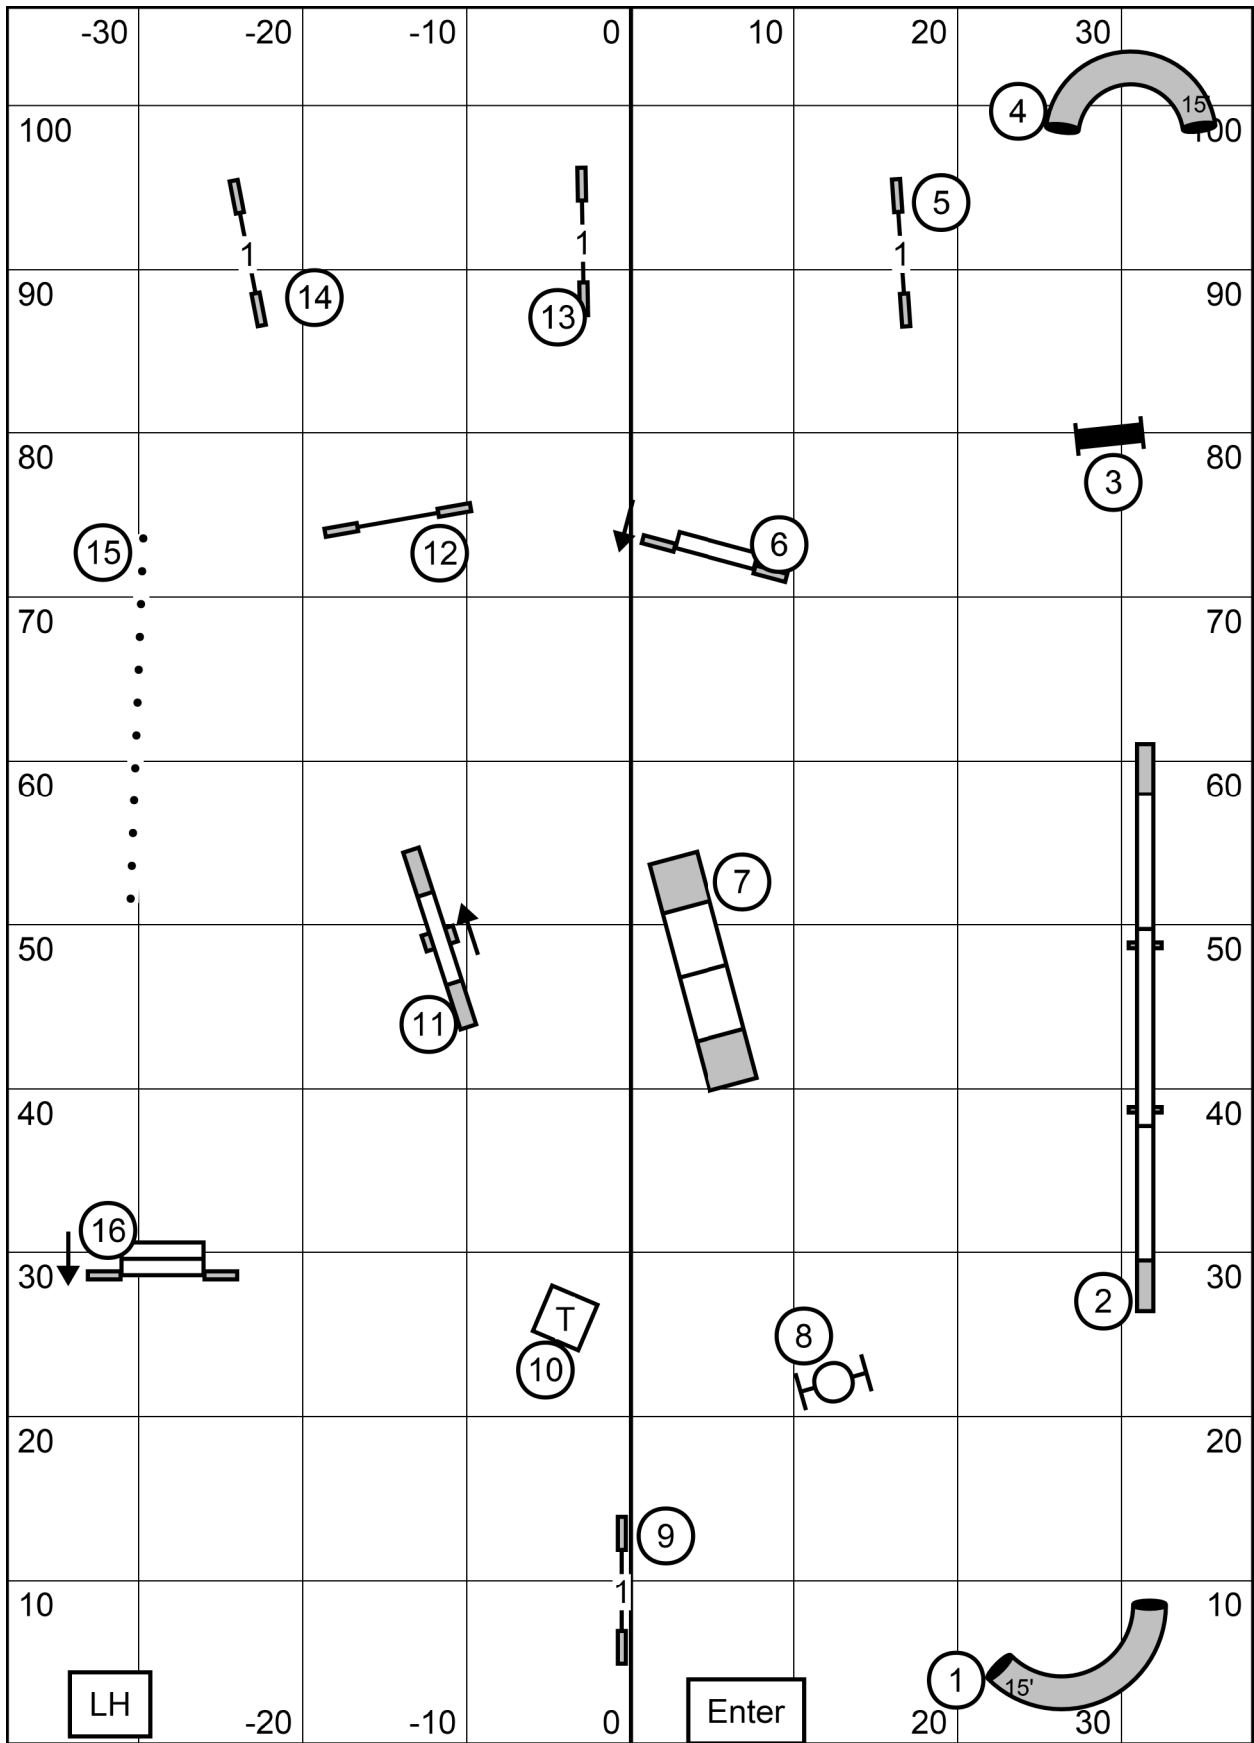

OPN

T/S
Granite State Shetland Sheepdog Club of Southeast
New Hampshire Amherst, New Hampshire
Inside on Turf Open STD 03/02/2025 C-Josling E-Timing

STD