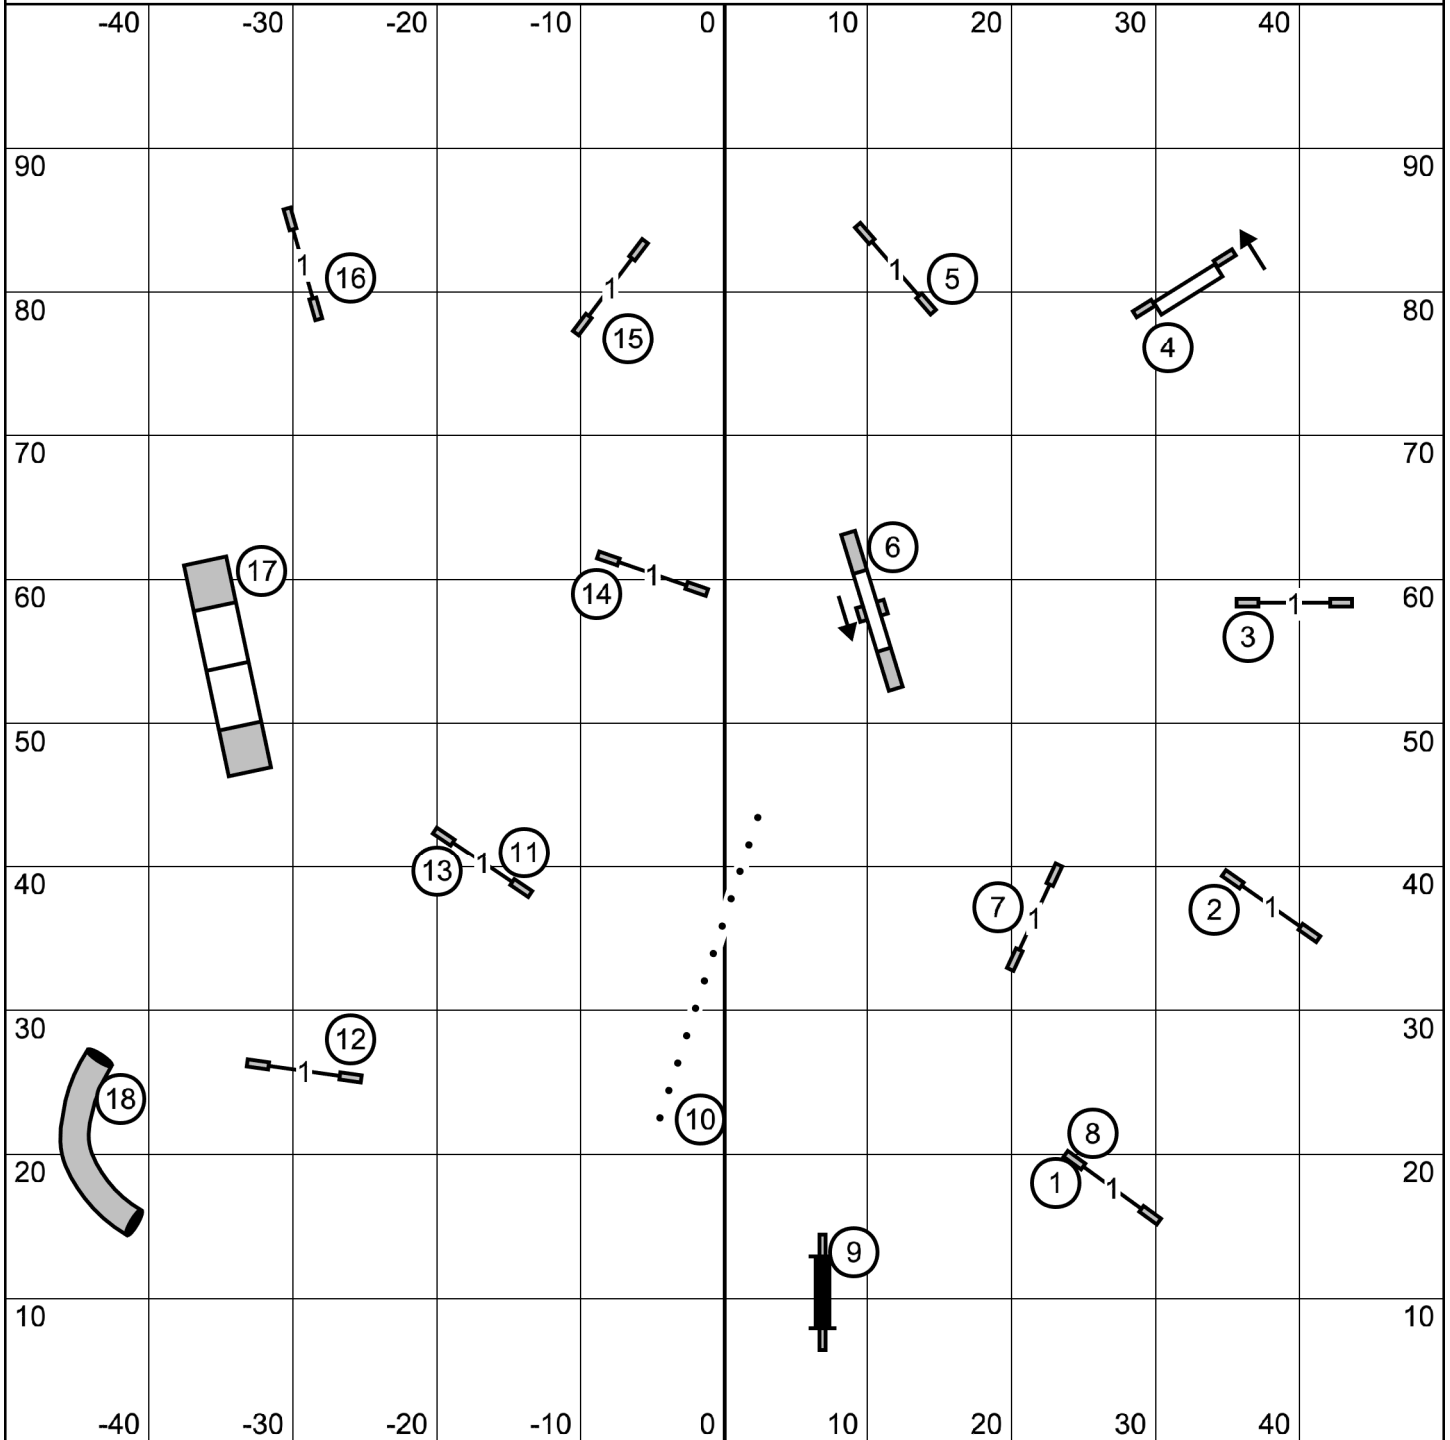

Time 2 Beat

Taconic Hills Kennel Club

March 15, 2025

Danielle LaGrave