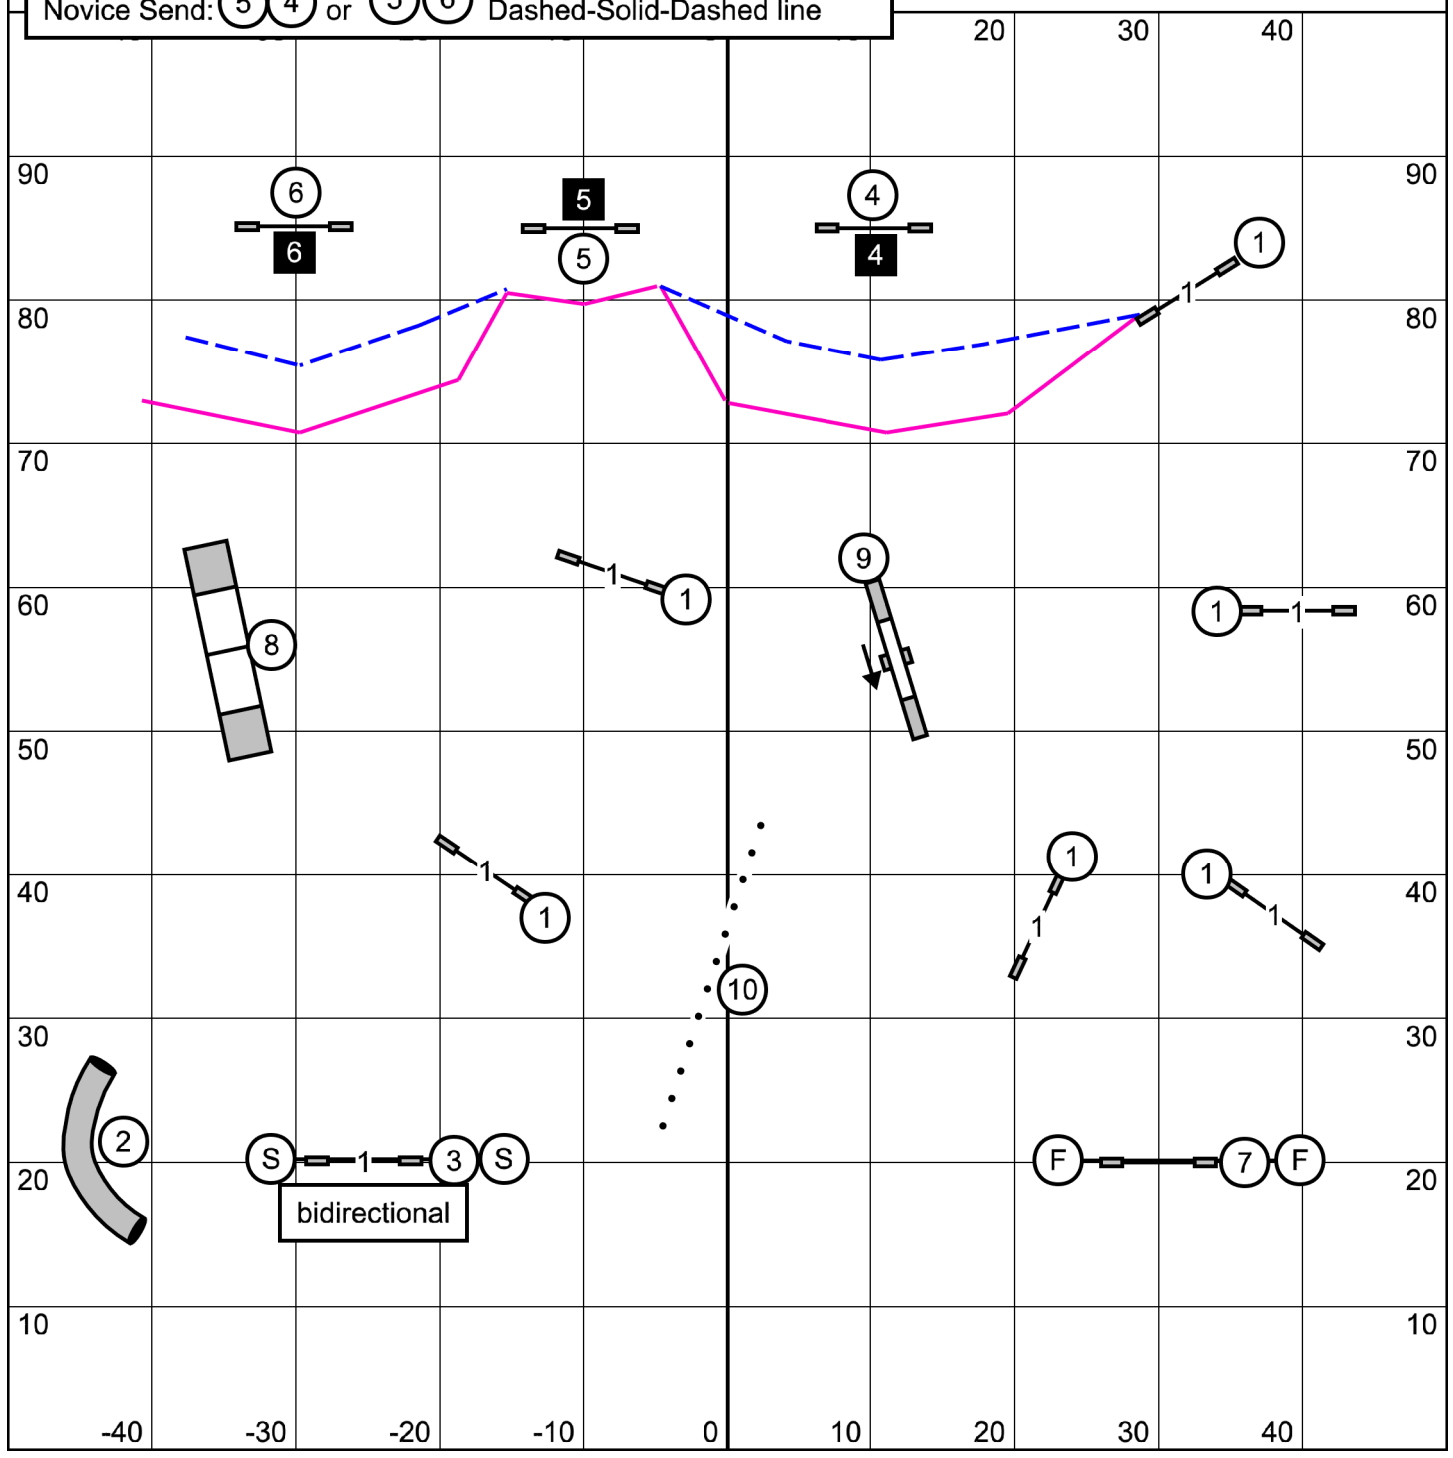

EM Send: (4) (5) (6) or [6] [5] [4] Solid line

Open Send: [4] [5] [6] or [6] [5] [4] Dashed-Solid-Dashed line

Novice Send: (5) (4) or (5) (6) Dashed-Solid-Dashed line

**F.A.S.T.**  
Taconic Hills Kennel Club  
March 15, 2025  
Danielle LaGrave