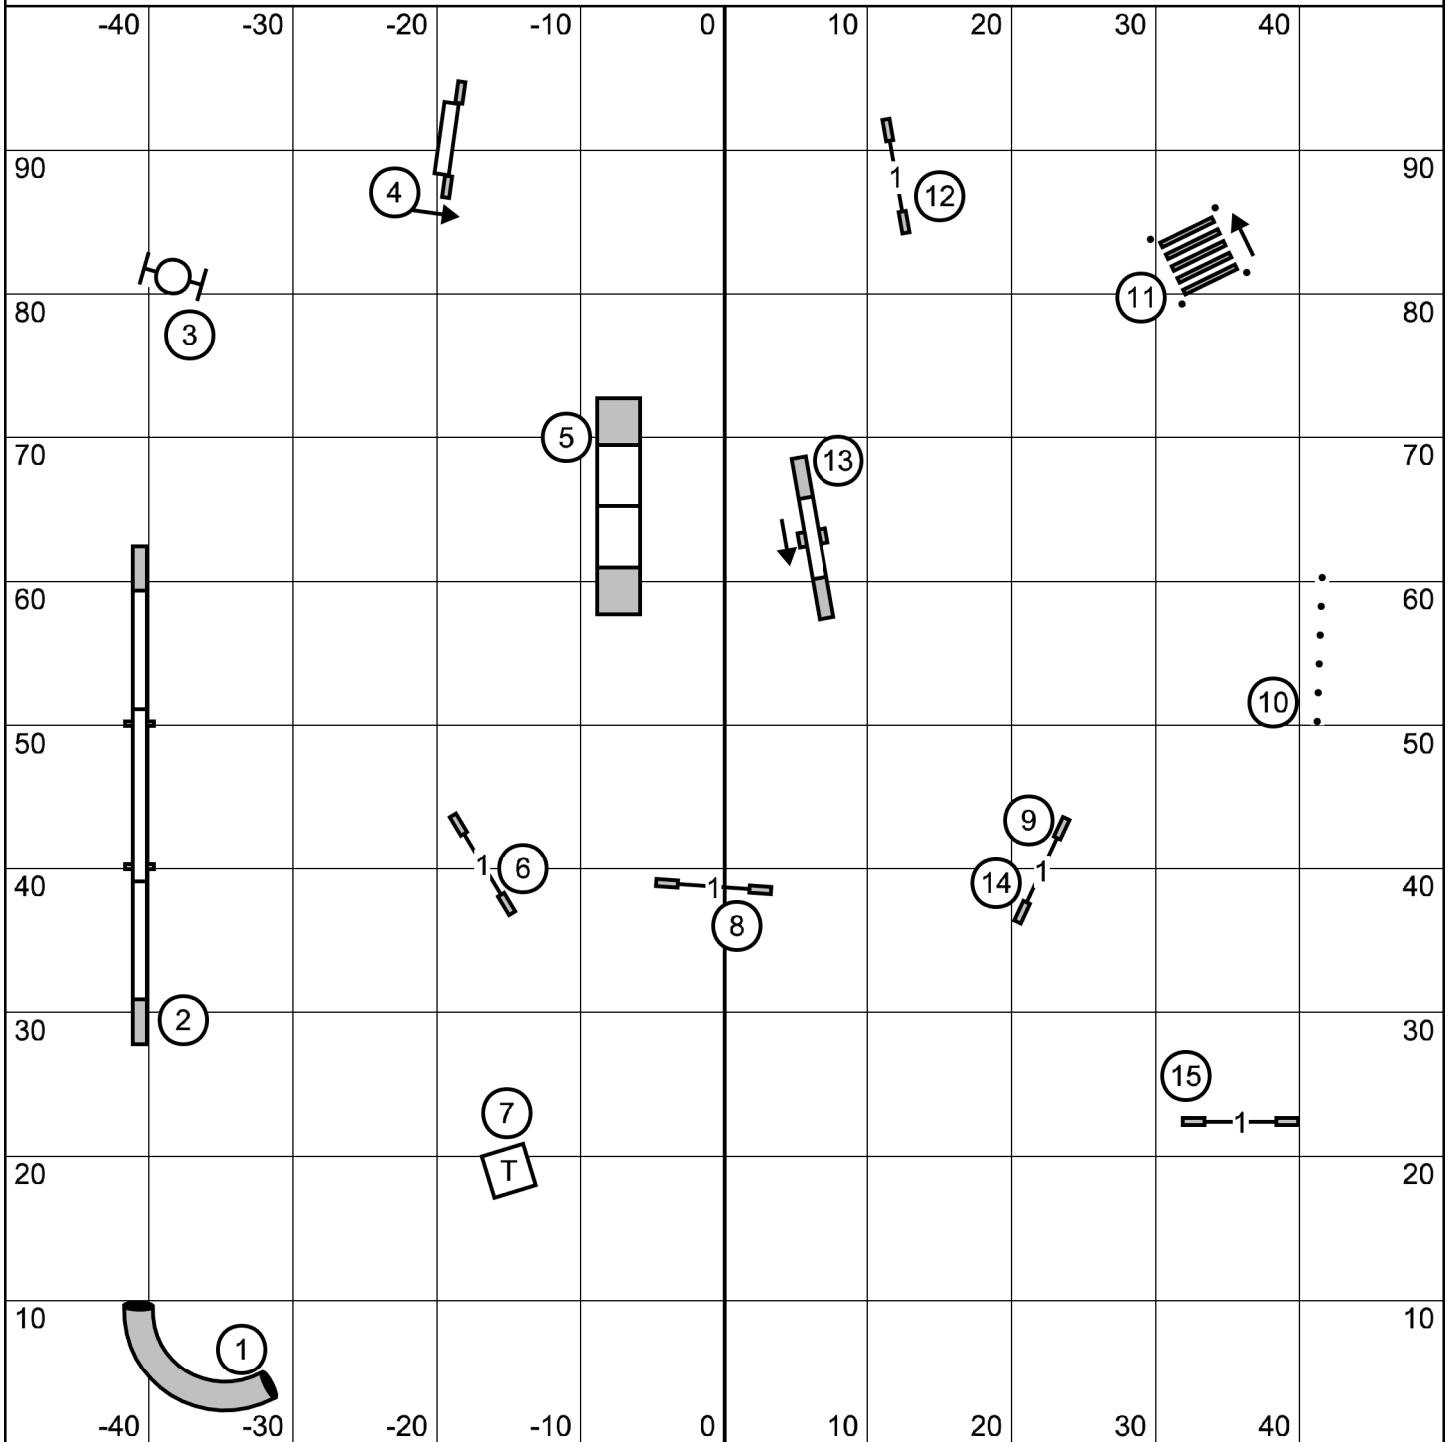

Novice Standard

Taconic Hills Kennel Club

March 15, 2025

Danielle LaGrave