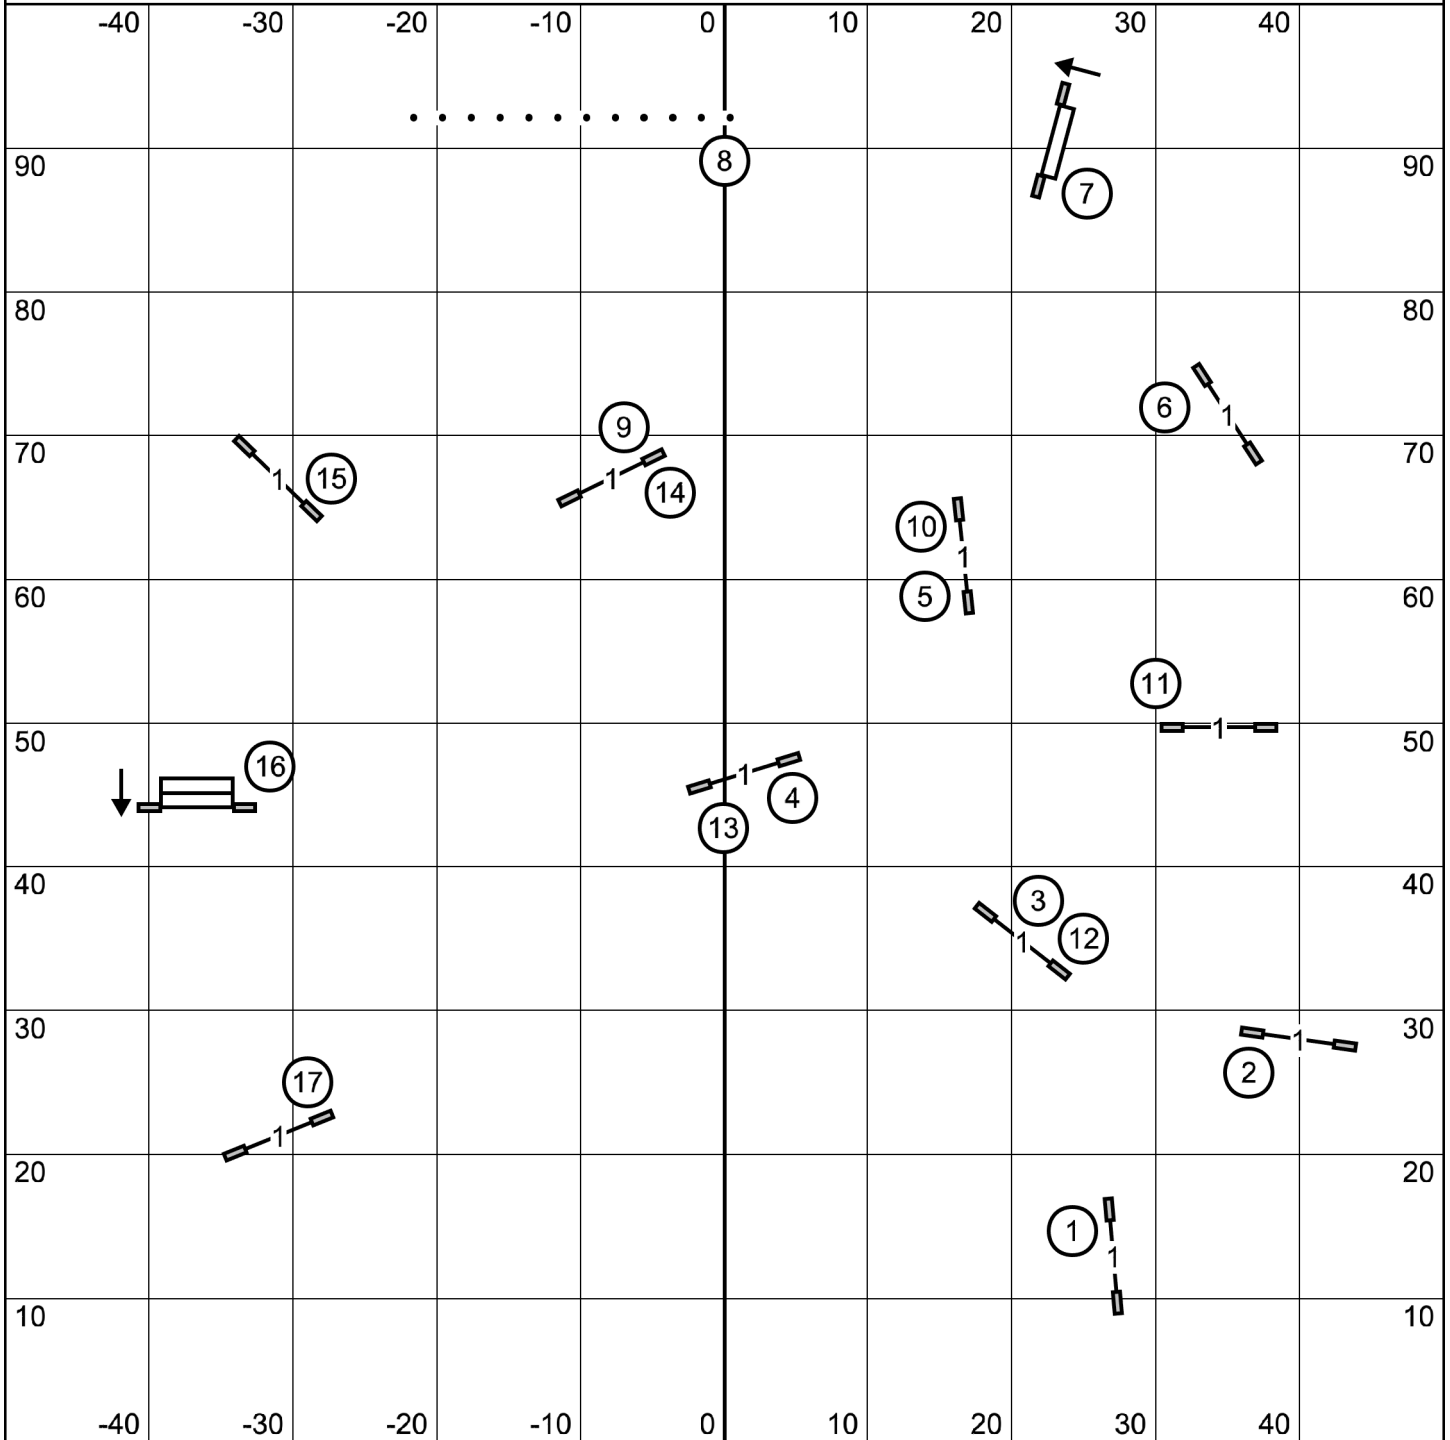

Open Jumpers with Weaves

Taconic Hills Kennel Club

March 15, 2025

Danielle LaGrave