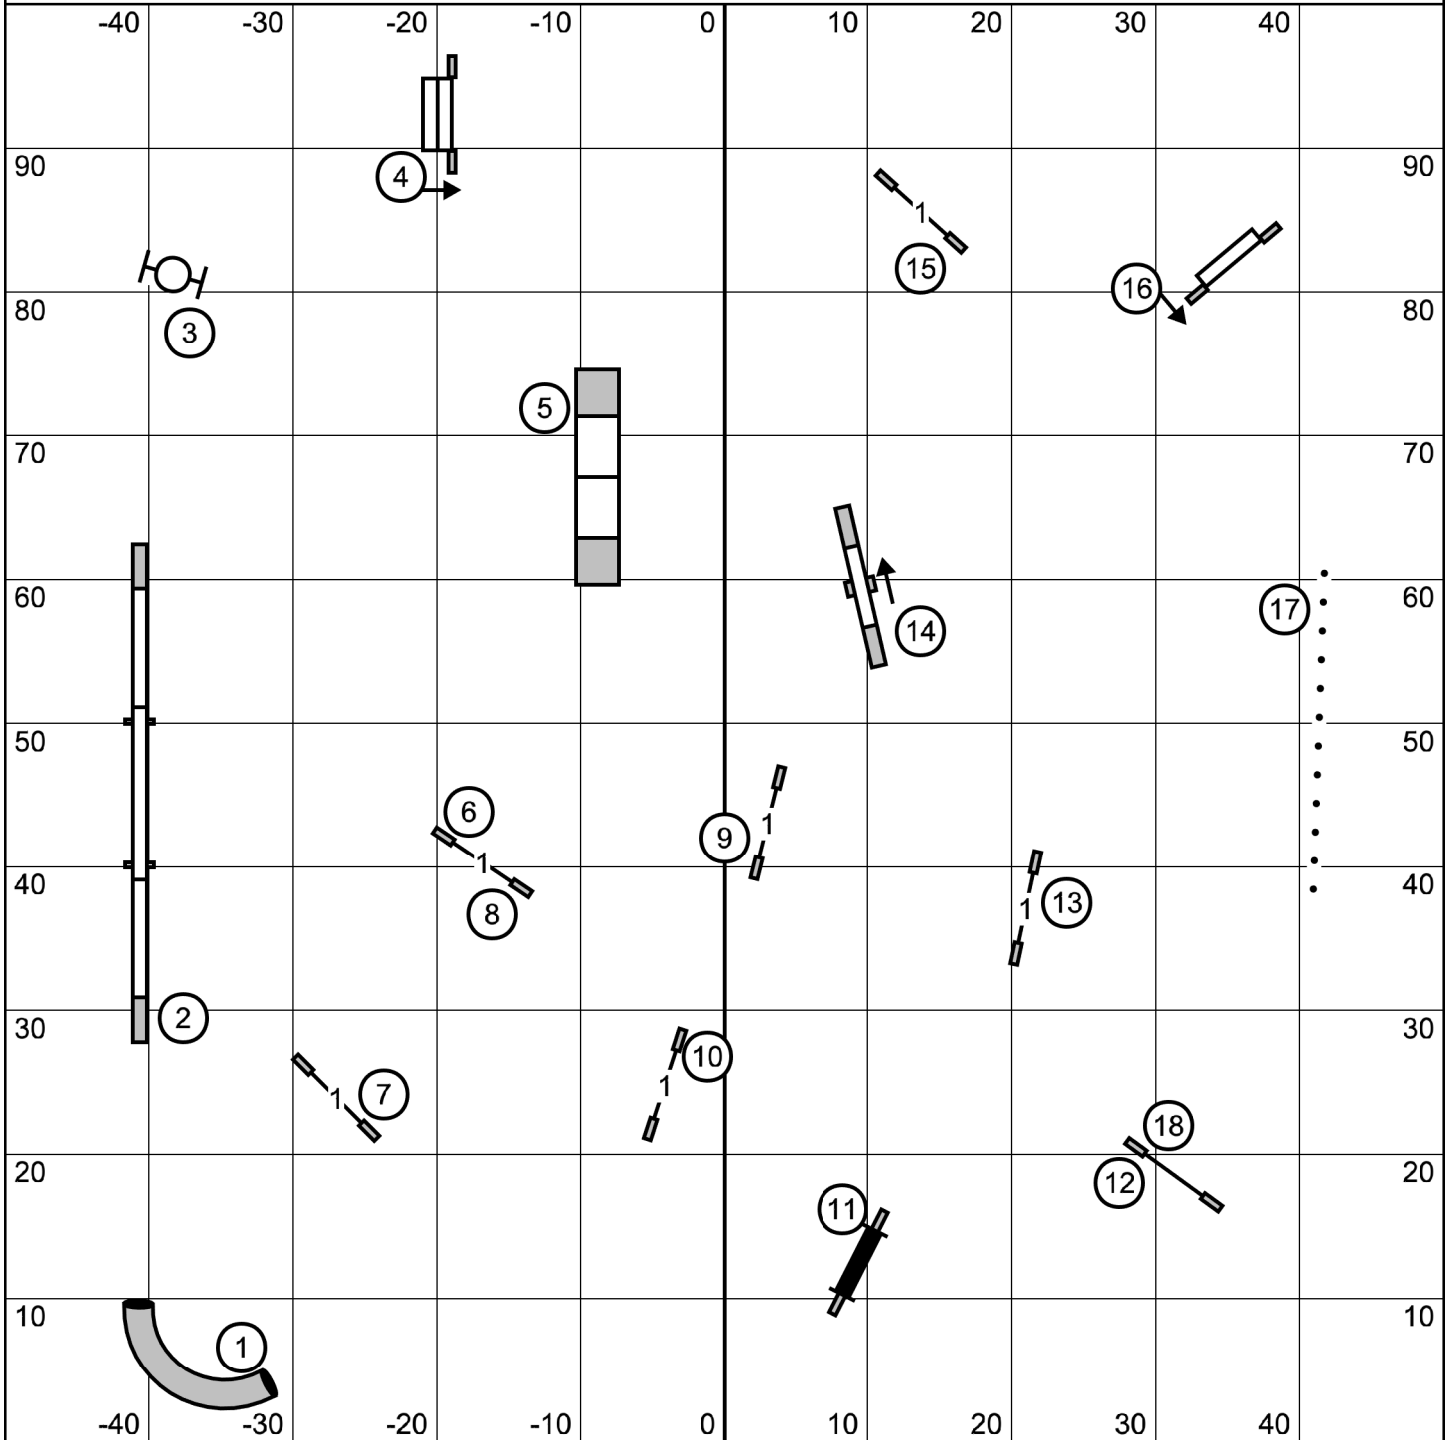

Excellent/Master Standard

Taconic Hills Kennel Club

March 15, 2025

Danielle LaGrave