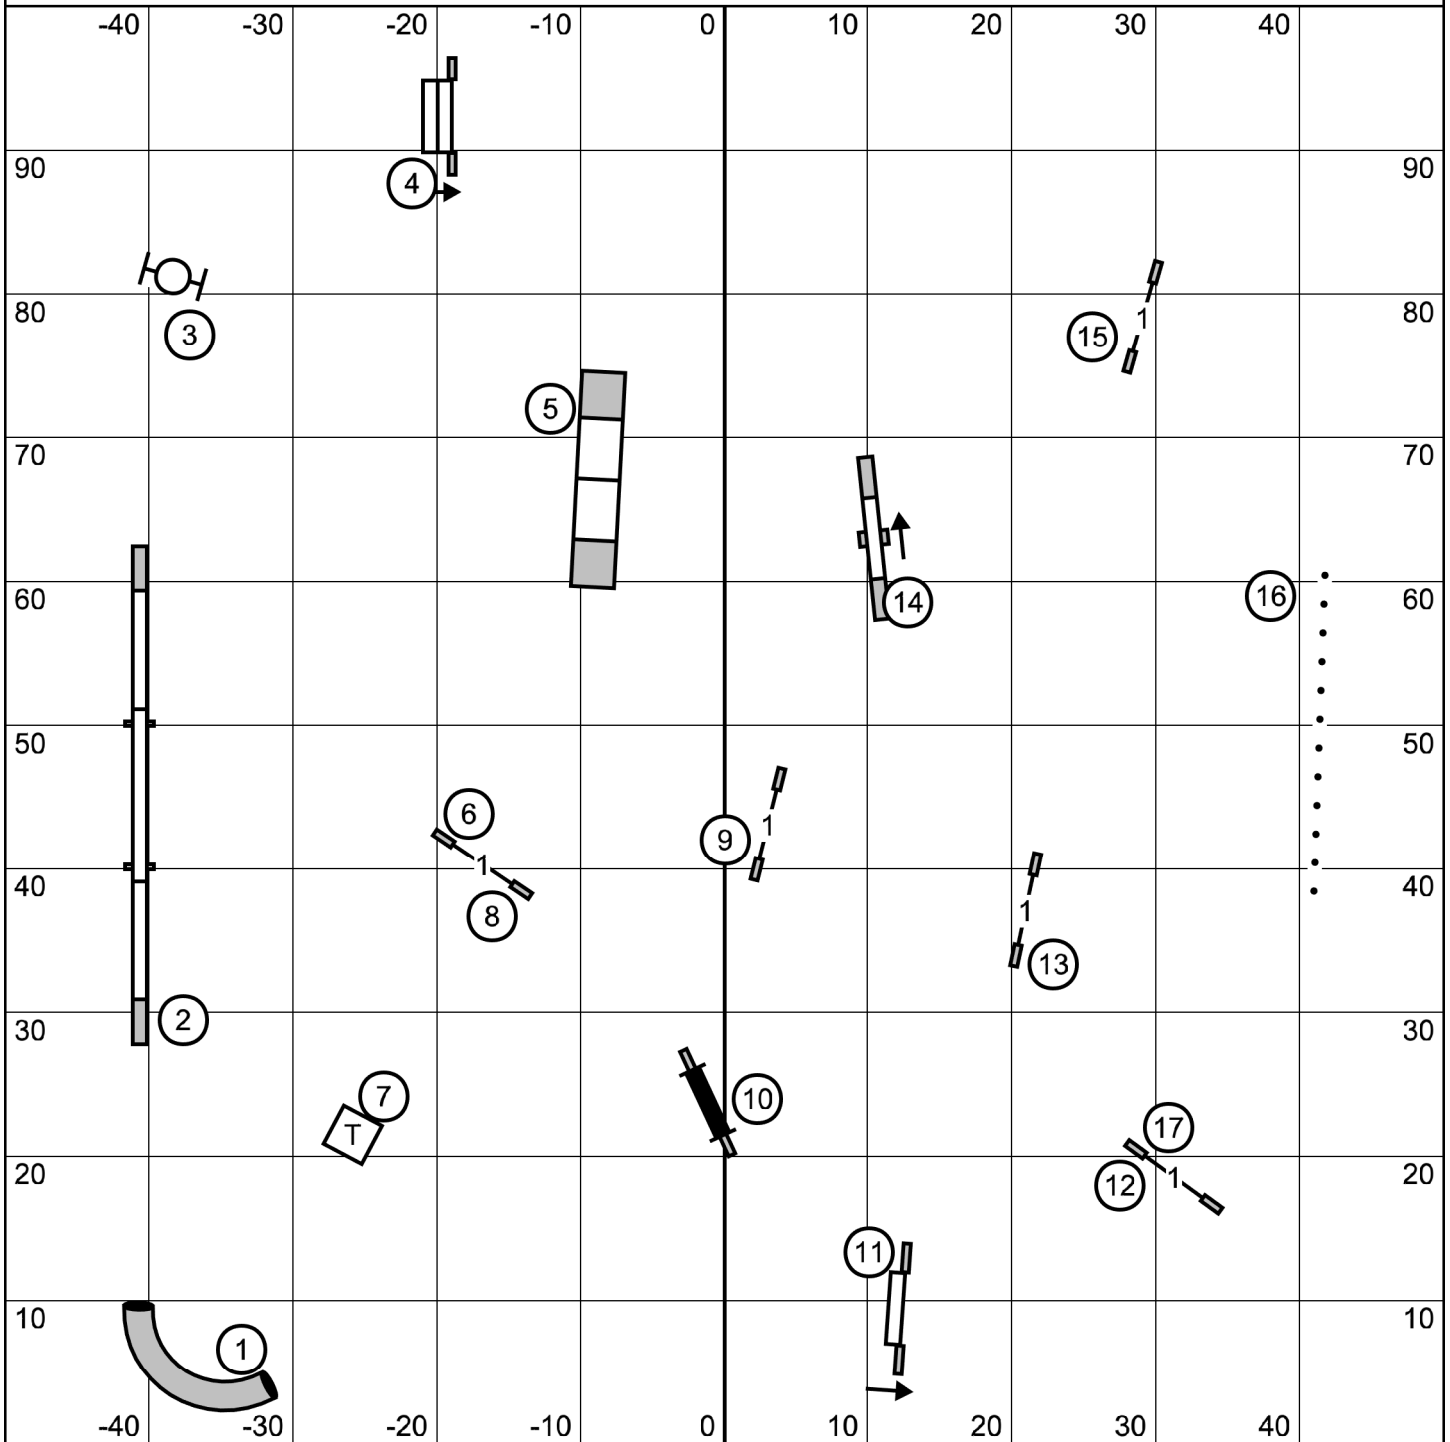

Open Standard
Taconic Hills Kennel Club
March 15, 2025
Danielle LaGrave