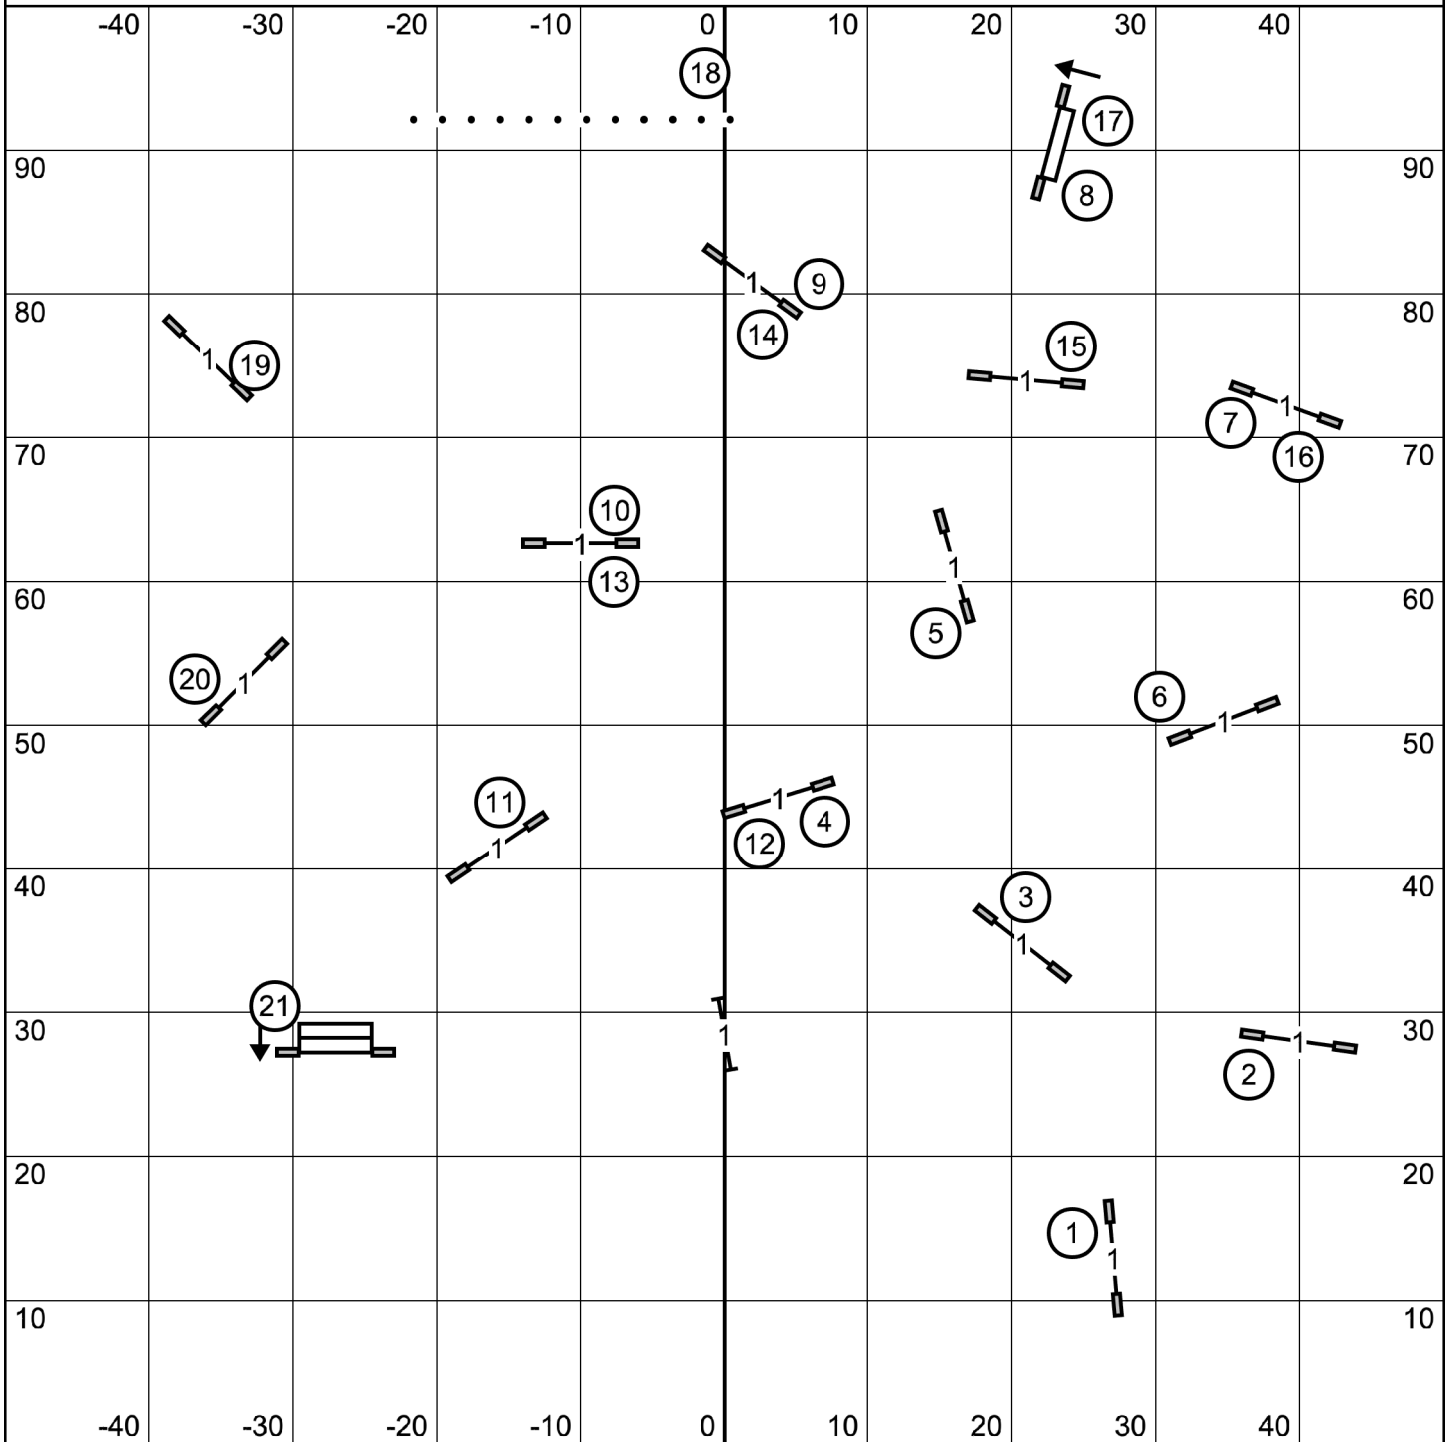

Excellent/Master Jumpers with Weaves

Taconic Hills Kennel Club

March 15, 2025

Danielle LaGrave