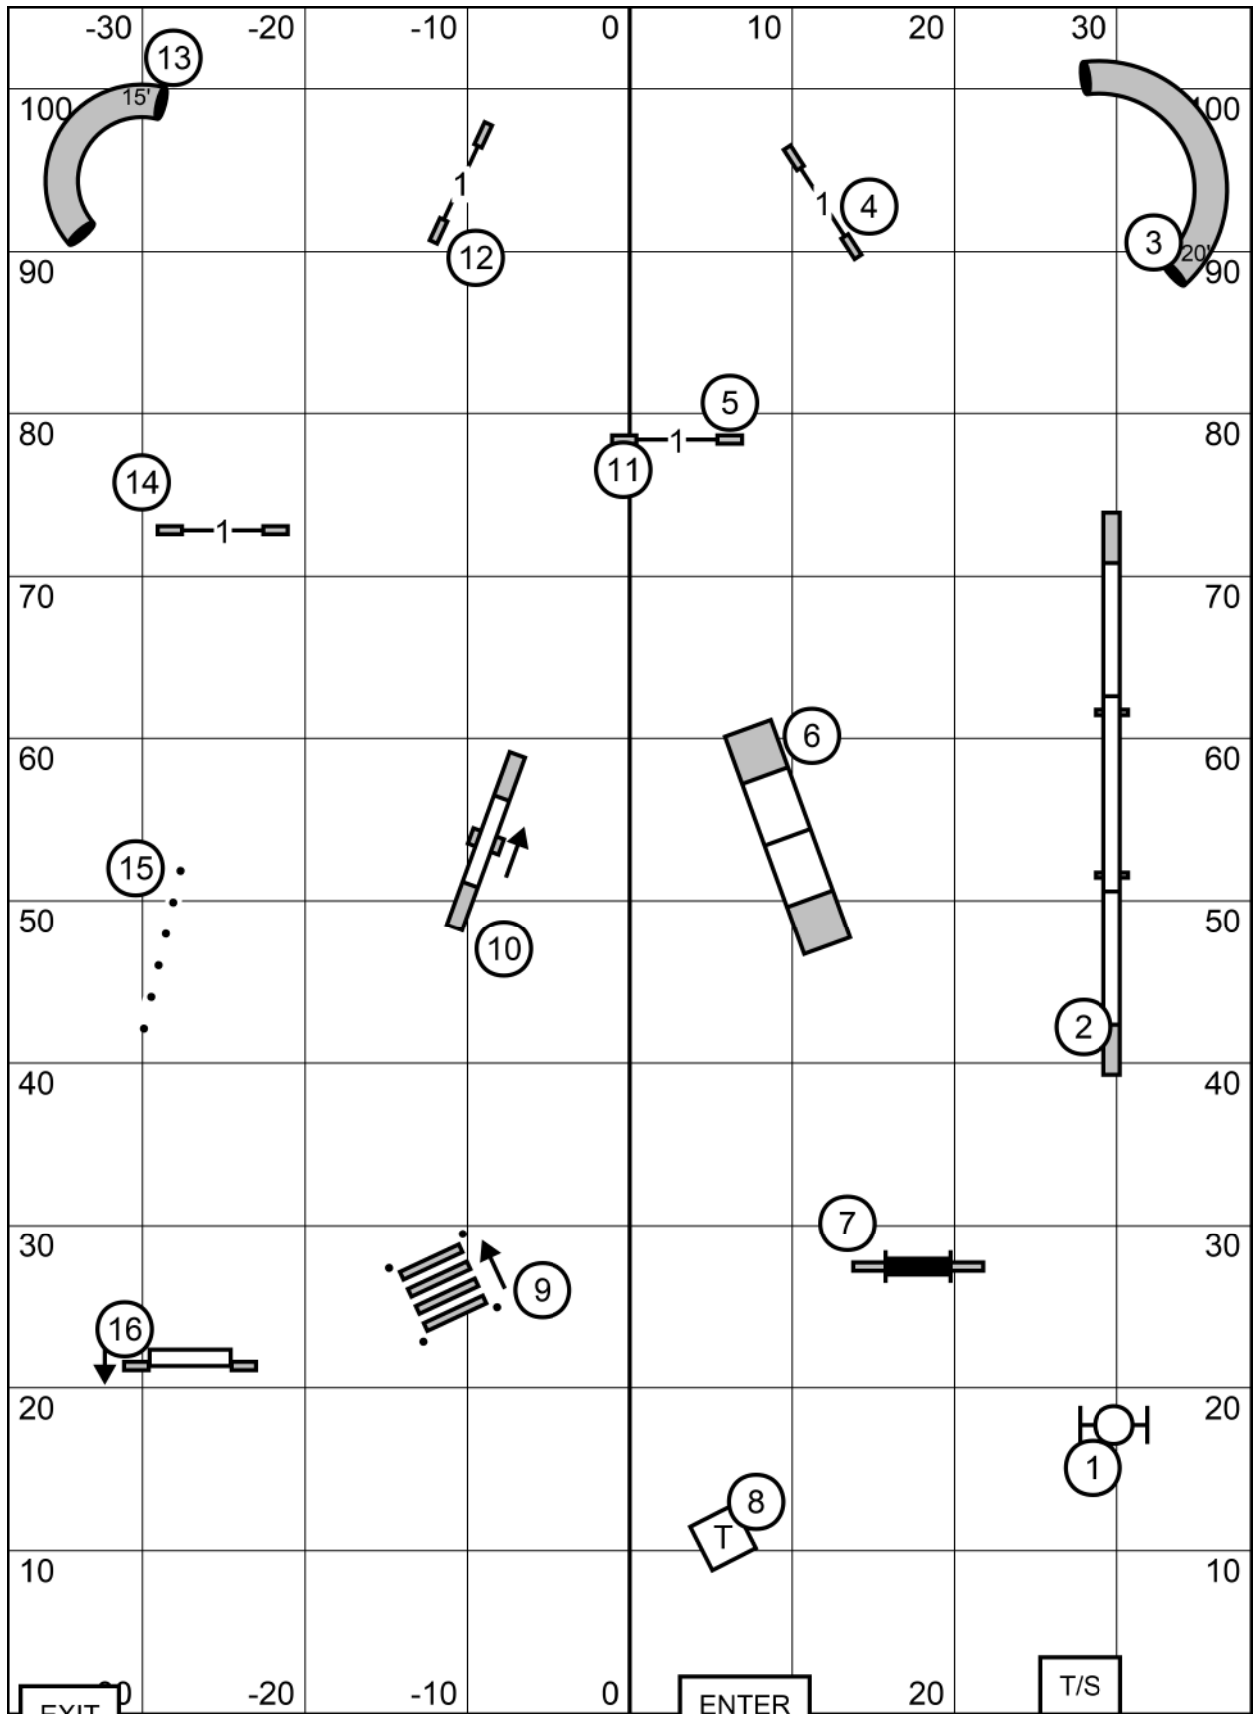

76.5' x 105'
Indoors
on sportsturf

Agility Club of New Hampshire
April 18th, 2026
Judge: Alex Davis

**PREMIER
STD**

76.5' x 105'
Indoors
on sportsturf

Agility Club of New Hampshire
April 18th, 2026
Judge: Alex Davis

EXC-MAS
STD

76.5' x 105'
Indoors
on sportsturf

Agility Club of New Hampshire
April 18th, 2026
Judge: Alex Davis

**OPEN
STD**

76.5' x 105'
Indoors
on sportsturf

Agility Club of New Hampshire
April 18th, 2026
Judge: Alex Davis

**NOVICE
STD**

76.5' x 105'
Indoors
on sportsturf

Agility Club of New Hampshire
April 18th, 2026
Judge: Alex Davis

NOVICE
JWW