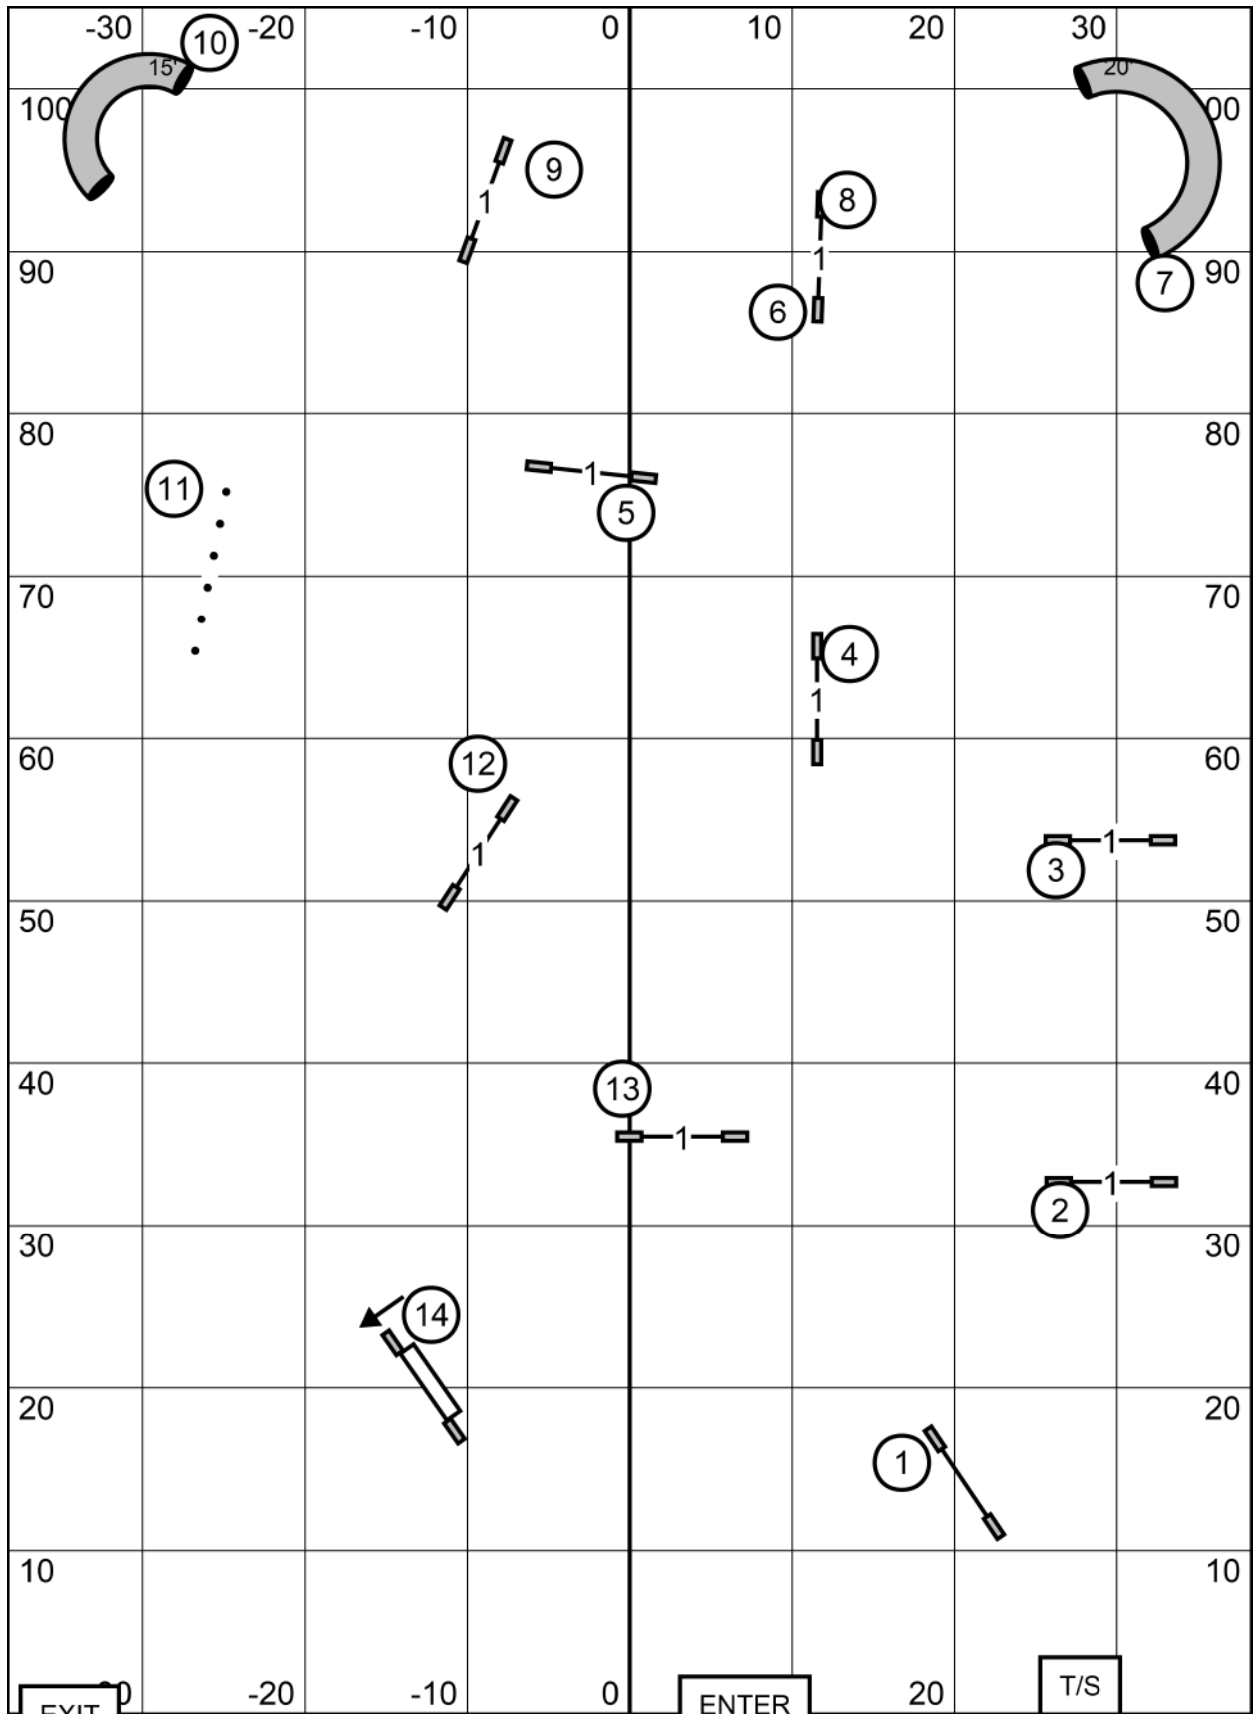

EXC-MAS
STD

76.5' x 105'
Indoors
on sportsturf

Agility Club of New Hampshire
April 18th, 2026
Judge: Alex Davis

**OPEN
STD**

76.5' x 105'
Indoors
on sportsturf

Agility Club of New Hampshire
April 18th, 2026
Judge: Alex Davis

**NOVICE
STD**

76.5' x 105'
Indoors
on sportsturf

Agility Club of New Hampshire
April 18th, 2026
Judge: Alex Davis

NOVICE
JWW