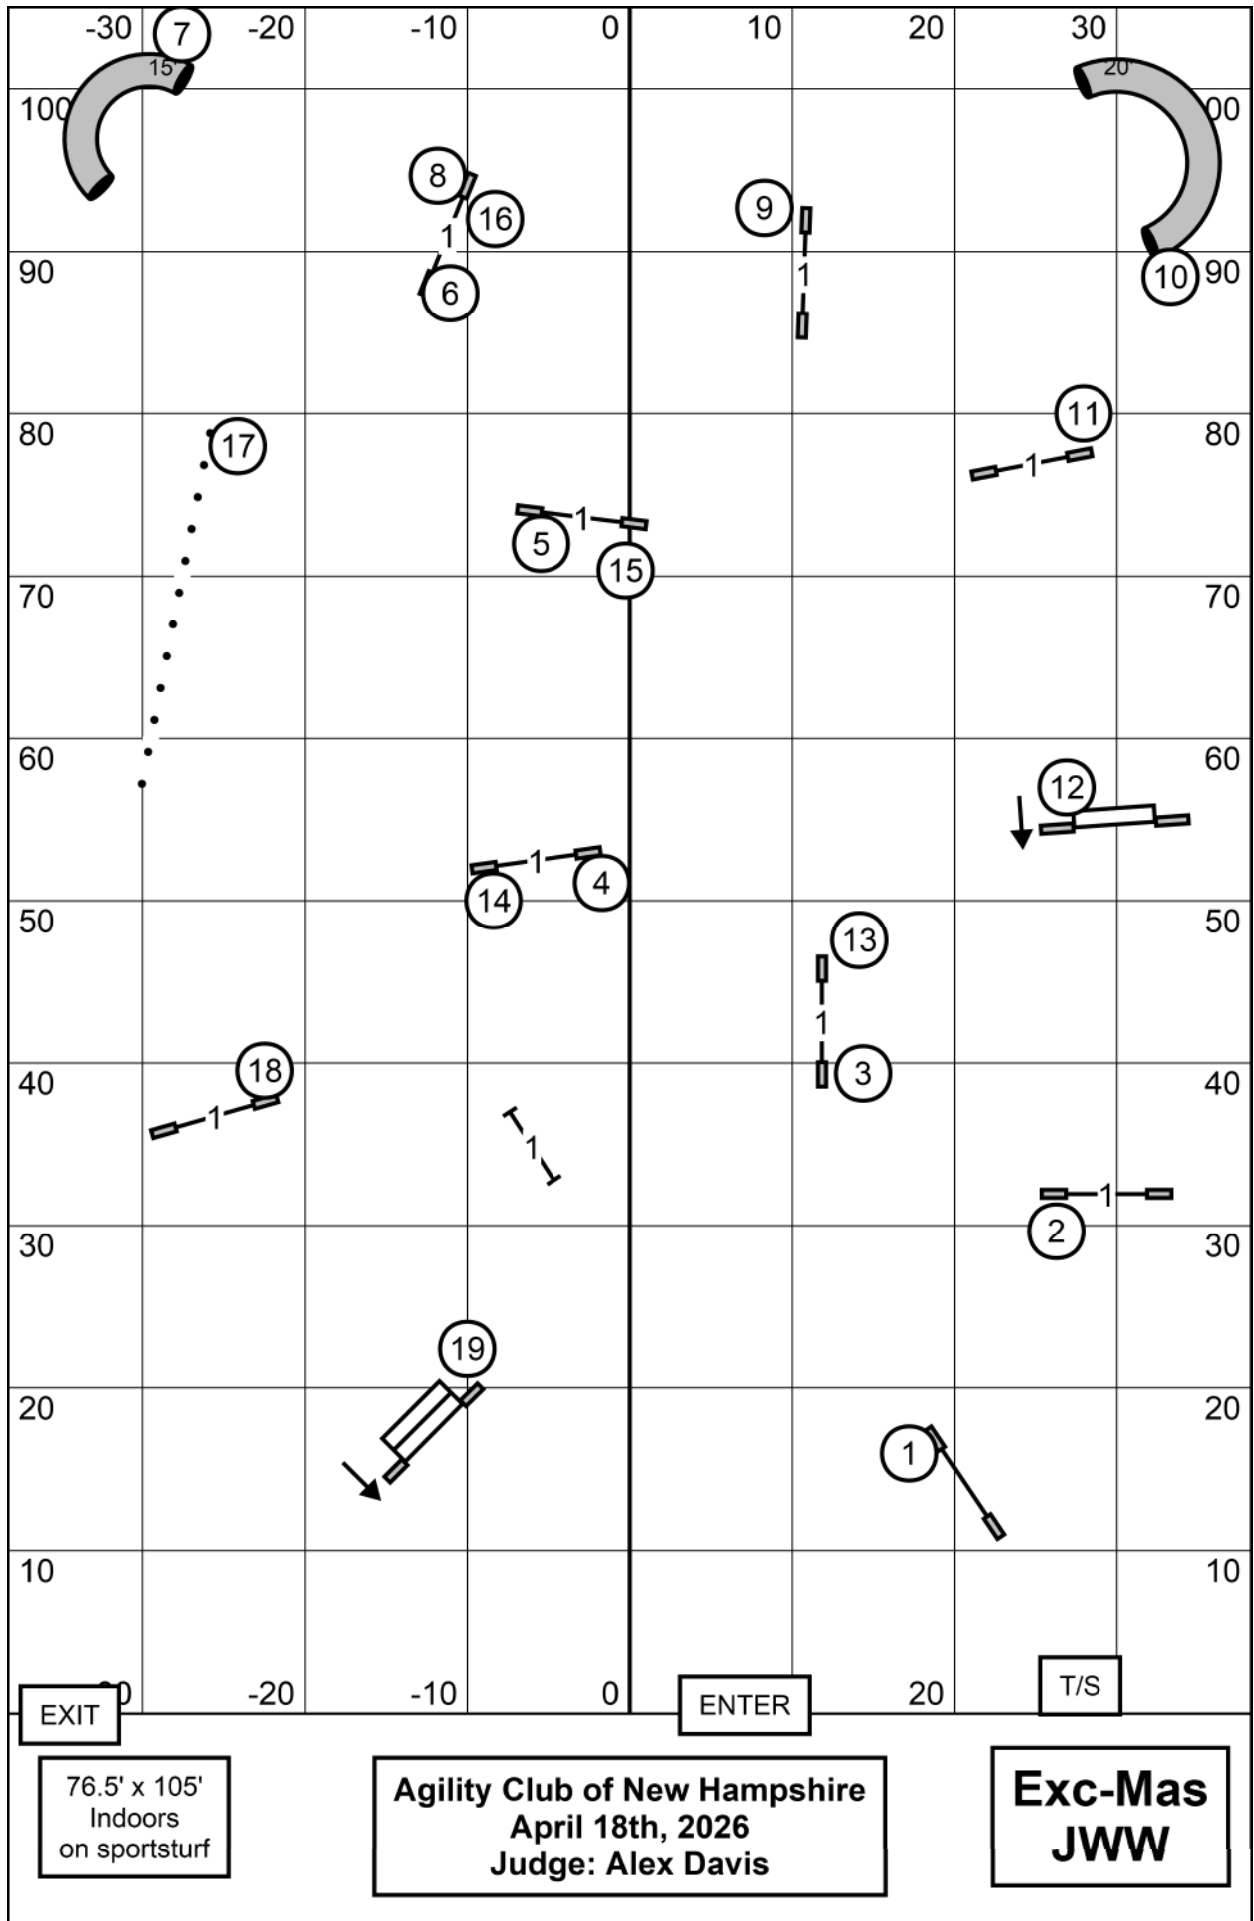

EXC-MAS
STD

76.5' x 105'
Indoors
on sportsturf

Agility Club of New Hampshire
April 18th, 2026
Judge: Alex Davis

**OPEN
STD**

76.5' x 105'
Indoors
on sportsturf

Agility Club of New Hampshire
April 18th, 2026
Judge: Alex Davis

**NOVICE
STD**

76.5' x 105'
Indoors
on sportsturf

Agility Club of New Hampshire
April 18th, 2026
Judge: Alex Davis

NOVICE
JWW