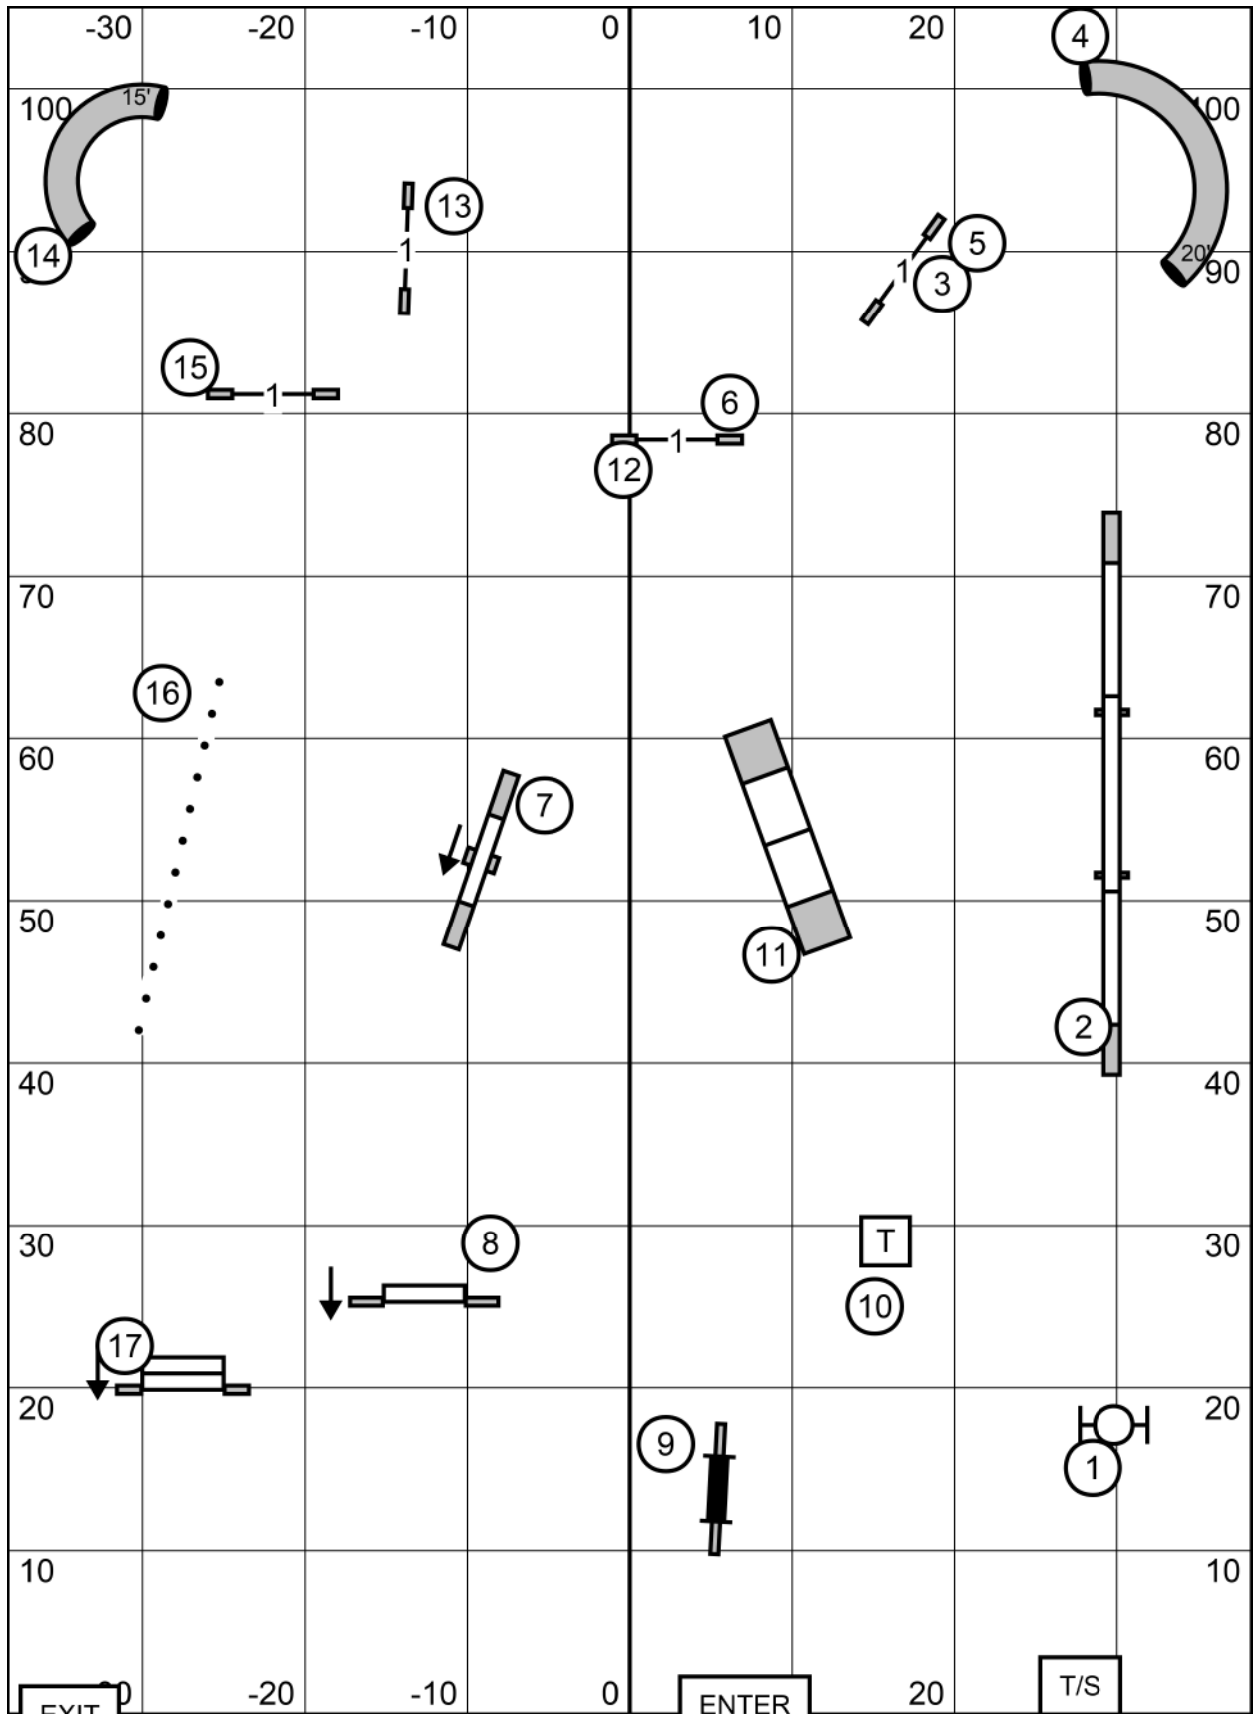

76.5' x 105'
Indoors
on sportsturf

Agility Club of New Hampshire
April 18th, 2026
Judge: Alex Davis

**PREMIER
STD**

76.5' x 105'
Indoors
on sportsturf

Agility Club of New Hampshire
April 18th, 2026
Judge: Alex Davis

EXC-MAS
STD

76.5' x 105'
Indoors
on sportsturf

Agility Club of New Hampshire
April 18th, 2026
Judge: Alex Davis

**OPEN
STD**

76.5' x 105'
Indoors
on sportsturf

Agility Club of New Hampshire
April 18th, 2026
Judge: Alex Davis

**NOVICE
STD**

76.5' x 105'
Indoors
on sportsturf

Agility Club of New Hampshire
April 18th, 2026
Judge: Alex Davis

NOVICE
JWW