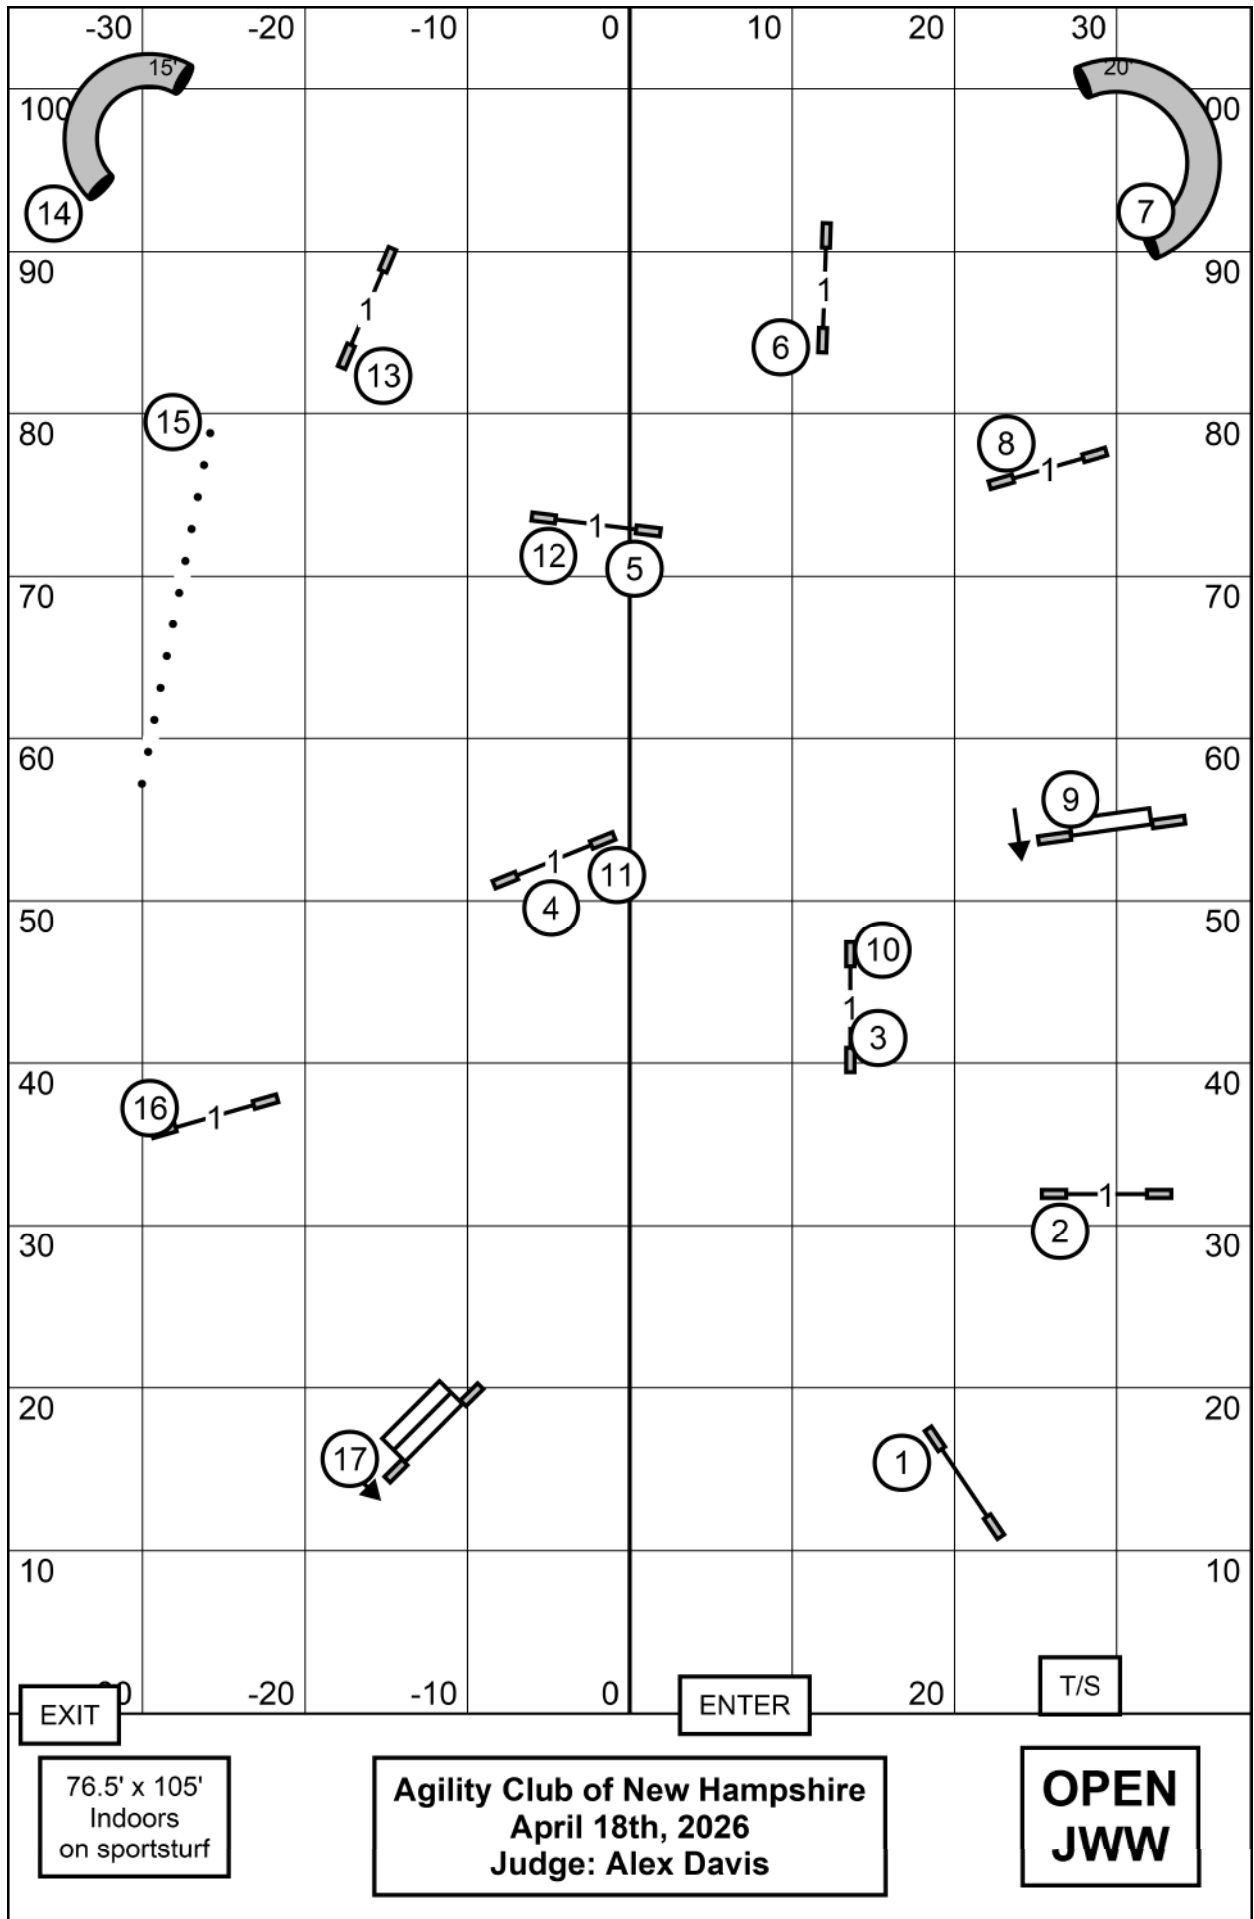

EXC-MAS
STD

76.5' x 105'
Indoors
on sportsturf

Agility Club of New Hampshire
April 18th, 2026
Judge: Alex Davis

**OPEN
STD**

76.5' x 105'
Indoors
on sportsturf

Agility Club of New Hampshire
April 18th, 2026
Judge: Alex Davis

**NOVICE
STD**

76.5' x 105'
Indoors
on sportsturf

Agility Club of New Hampshire
April 18th, 2026
Judge: Alex Davis

NOVICE
JWW