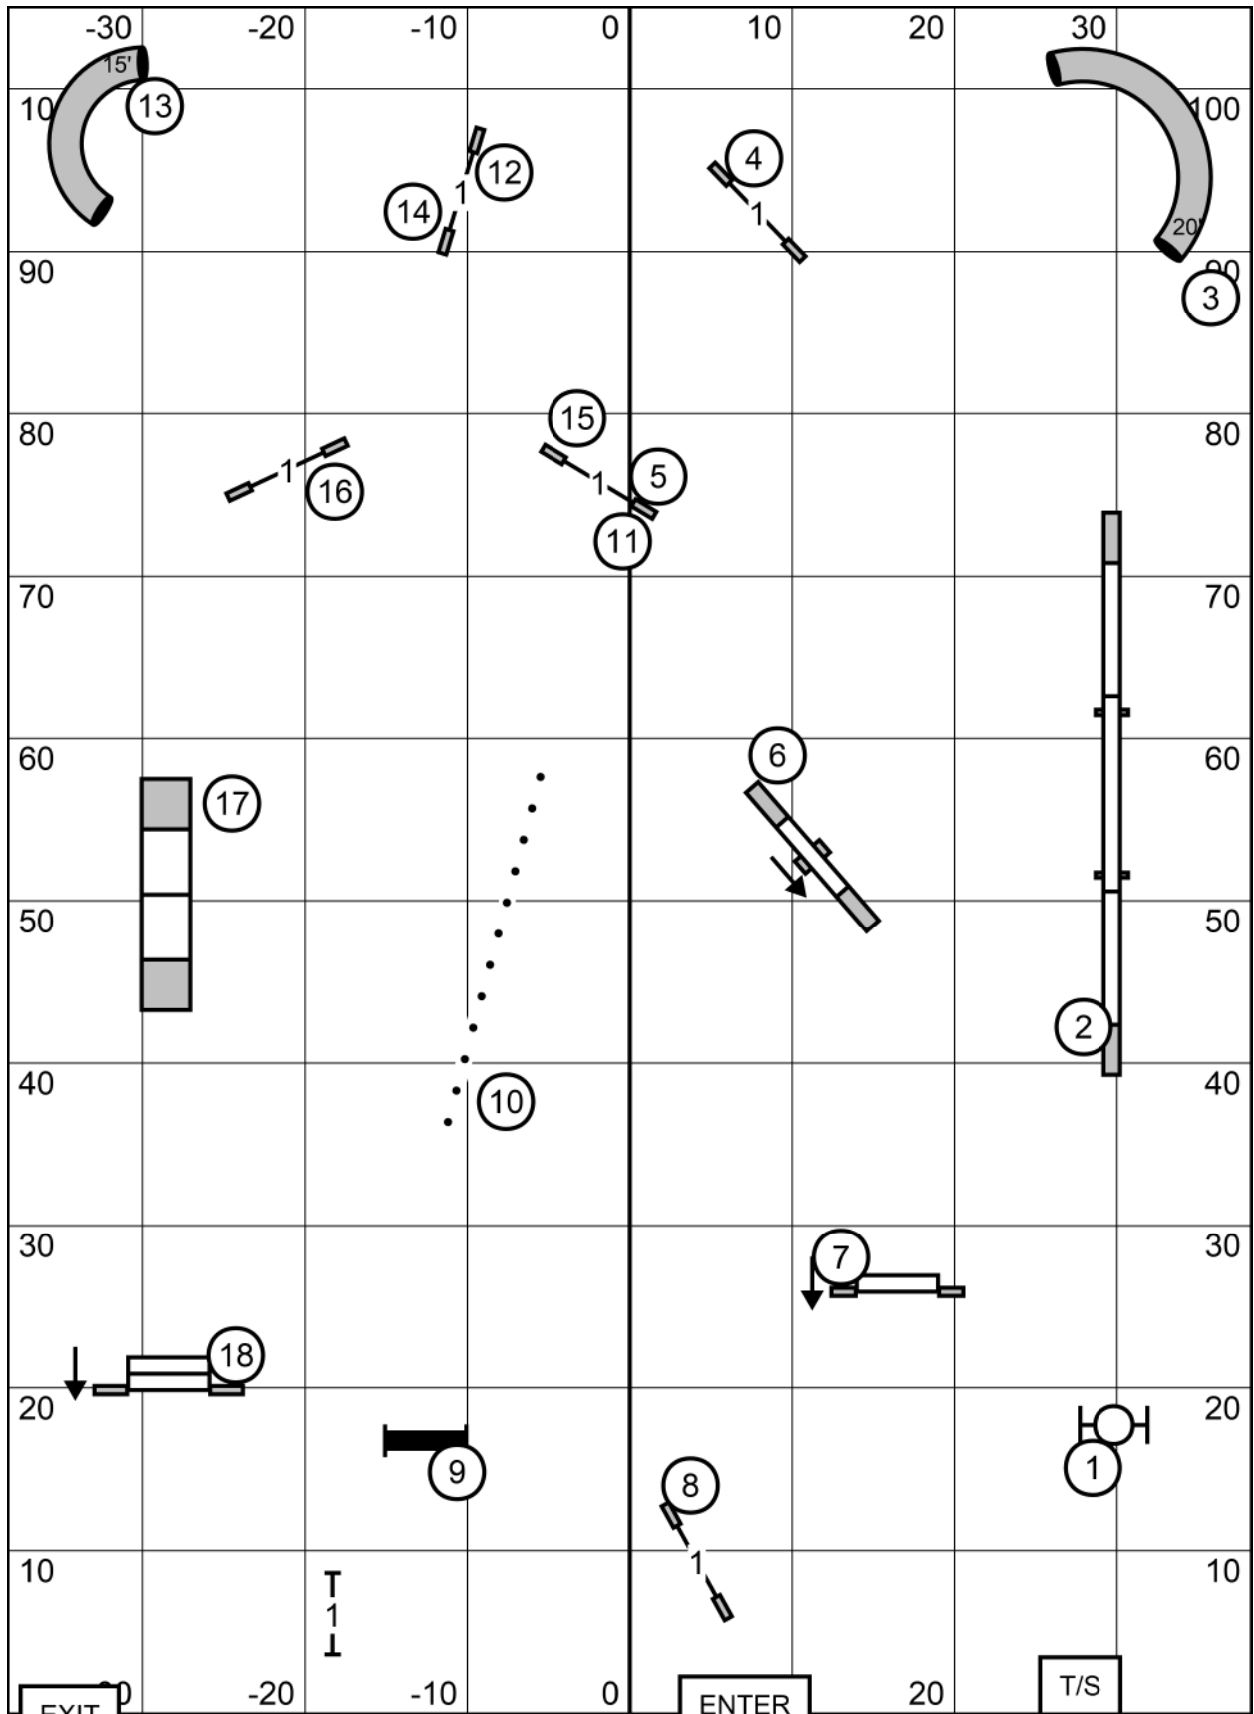

76.5' x 105'
Indoors
on sportsturf

Agility Club of New Hampshire
April 18th, 2026
Judge: Alex Davis

**PREMIER
STD**

76.5' x 105'
Indoors
on sportsturf

Agility Club of New Hampshire
April 18th, 2026
Judge: Alex Davis

EXC-MAS
STD

76.5' x 105'
Indoors
on sportsturf

Agility Club of New Hampshire
April 18th, 2026
Judge: Alex Davis

**OPEN
STD**

76.5' x 105'
Indoors
on sportsturf

Agility Club of New Hampshire
April 18th, 2026
Judge: Alex Davis

**NOVICE
STD**

76.5' x 105'
Indoors
on sportsturf

Agility Club of New Hampshire
April 18th, 2026
Judge: Alex Davis

NOVICE
JWW