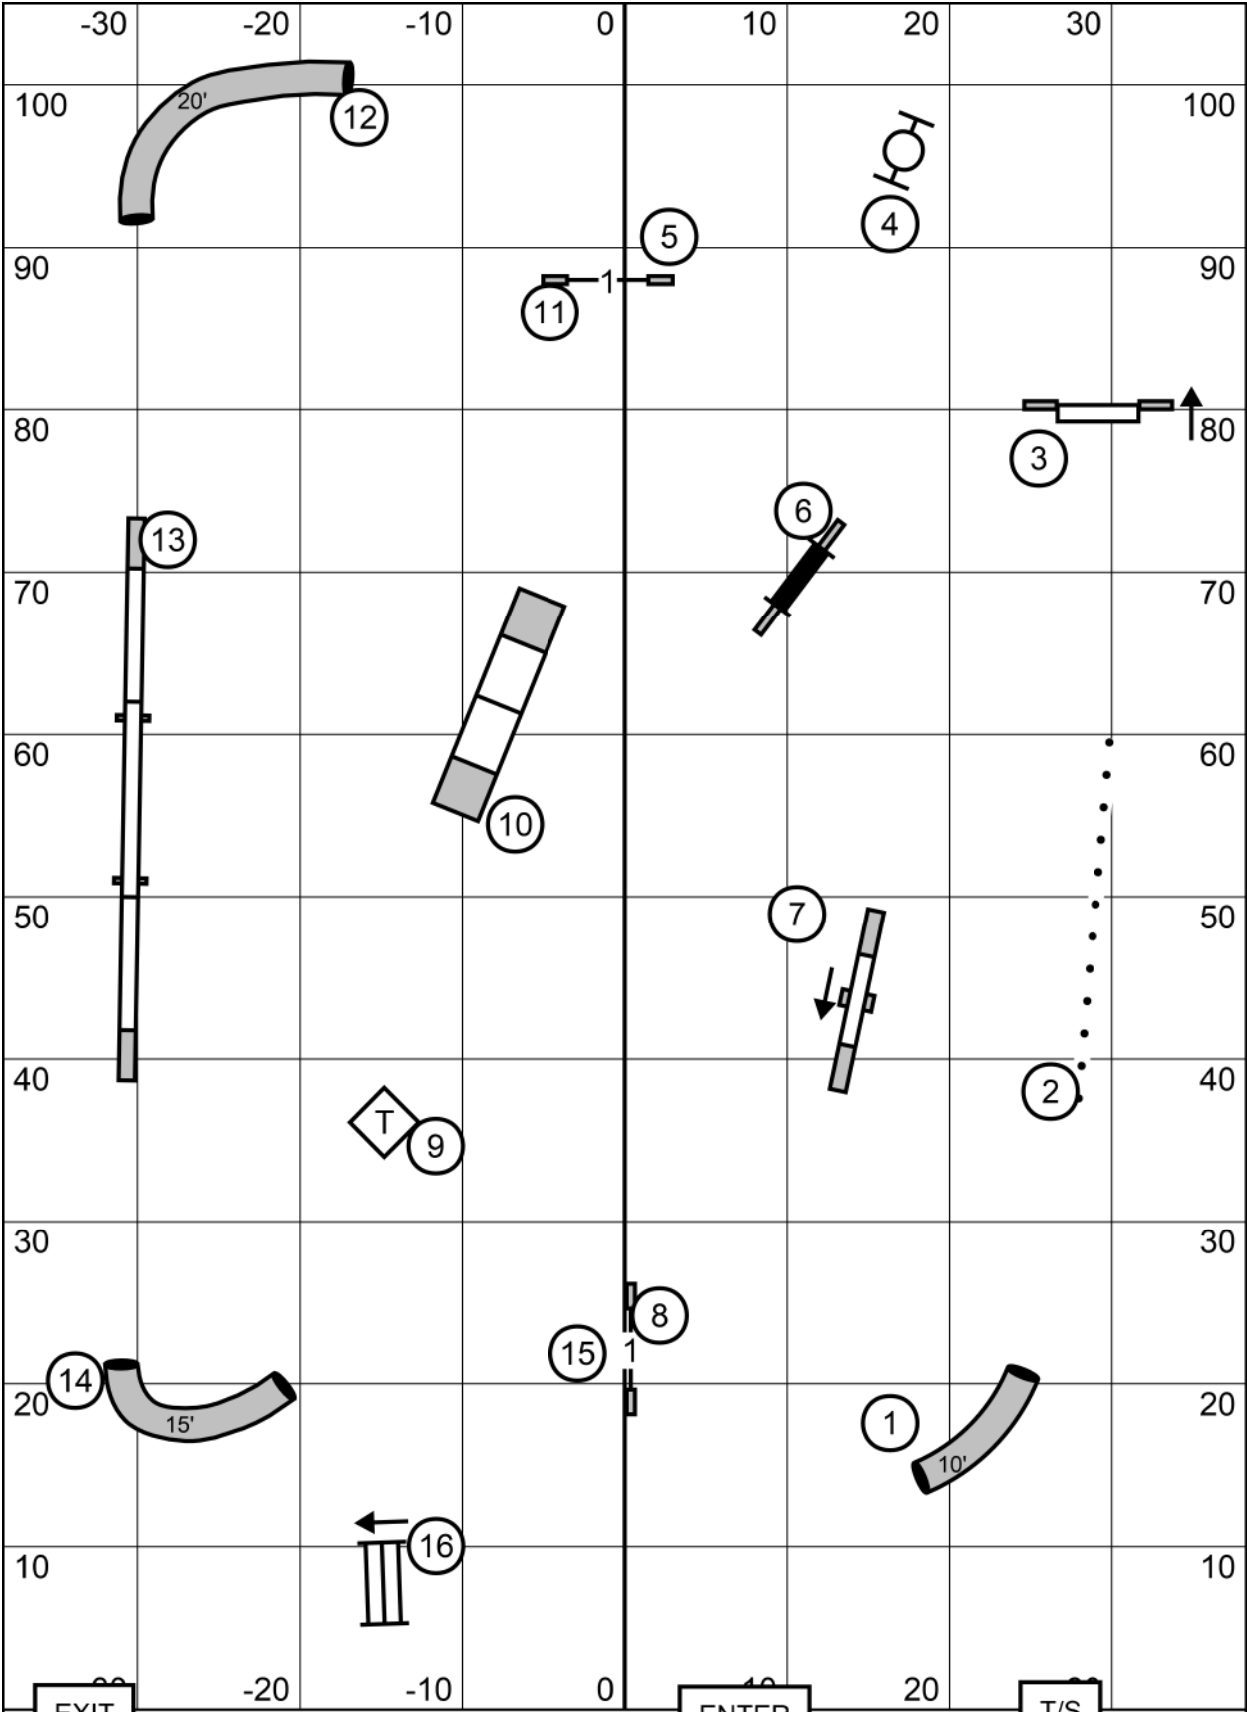

EXIT

ENTER

T/S

76.5' x 105'
Indoors
on sportsturf

Agility Club of New Hampshire
April 19th, 2026
Judge: Alex Davis

TIME 2
BEAT

76.5' x 105'
Indoors
on sportsturf

Agility Club of New Hampshire
April 19th, 2026
Judge: Alex Davis

Exc-Mas
STD

EXIT

ENTER

T/S

76.5' x 105'
Indoors
on sportsturf

Agility Club of New Hampshire
April 19th, 2026
Judge: Alex Davis

**OPEN
STD**

76.5' x 105'
Indoors
on sportsturf