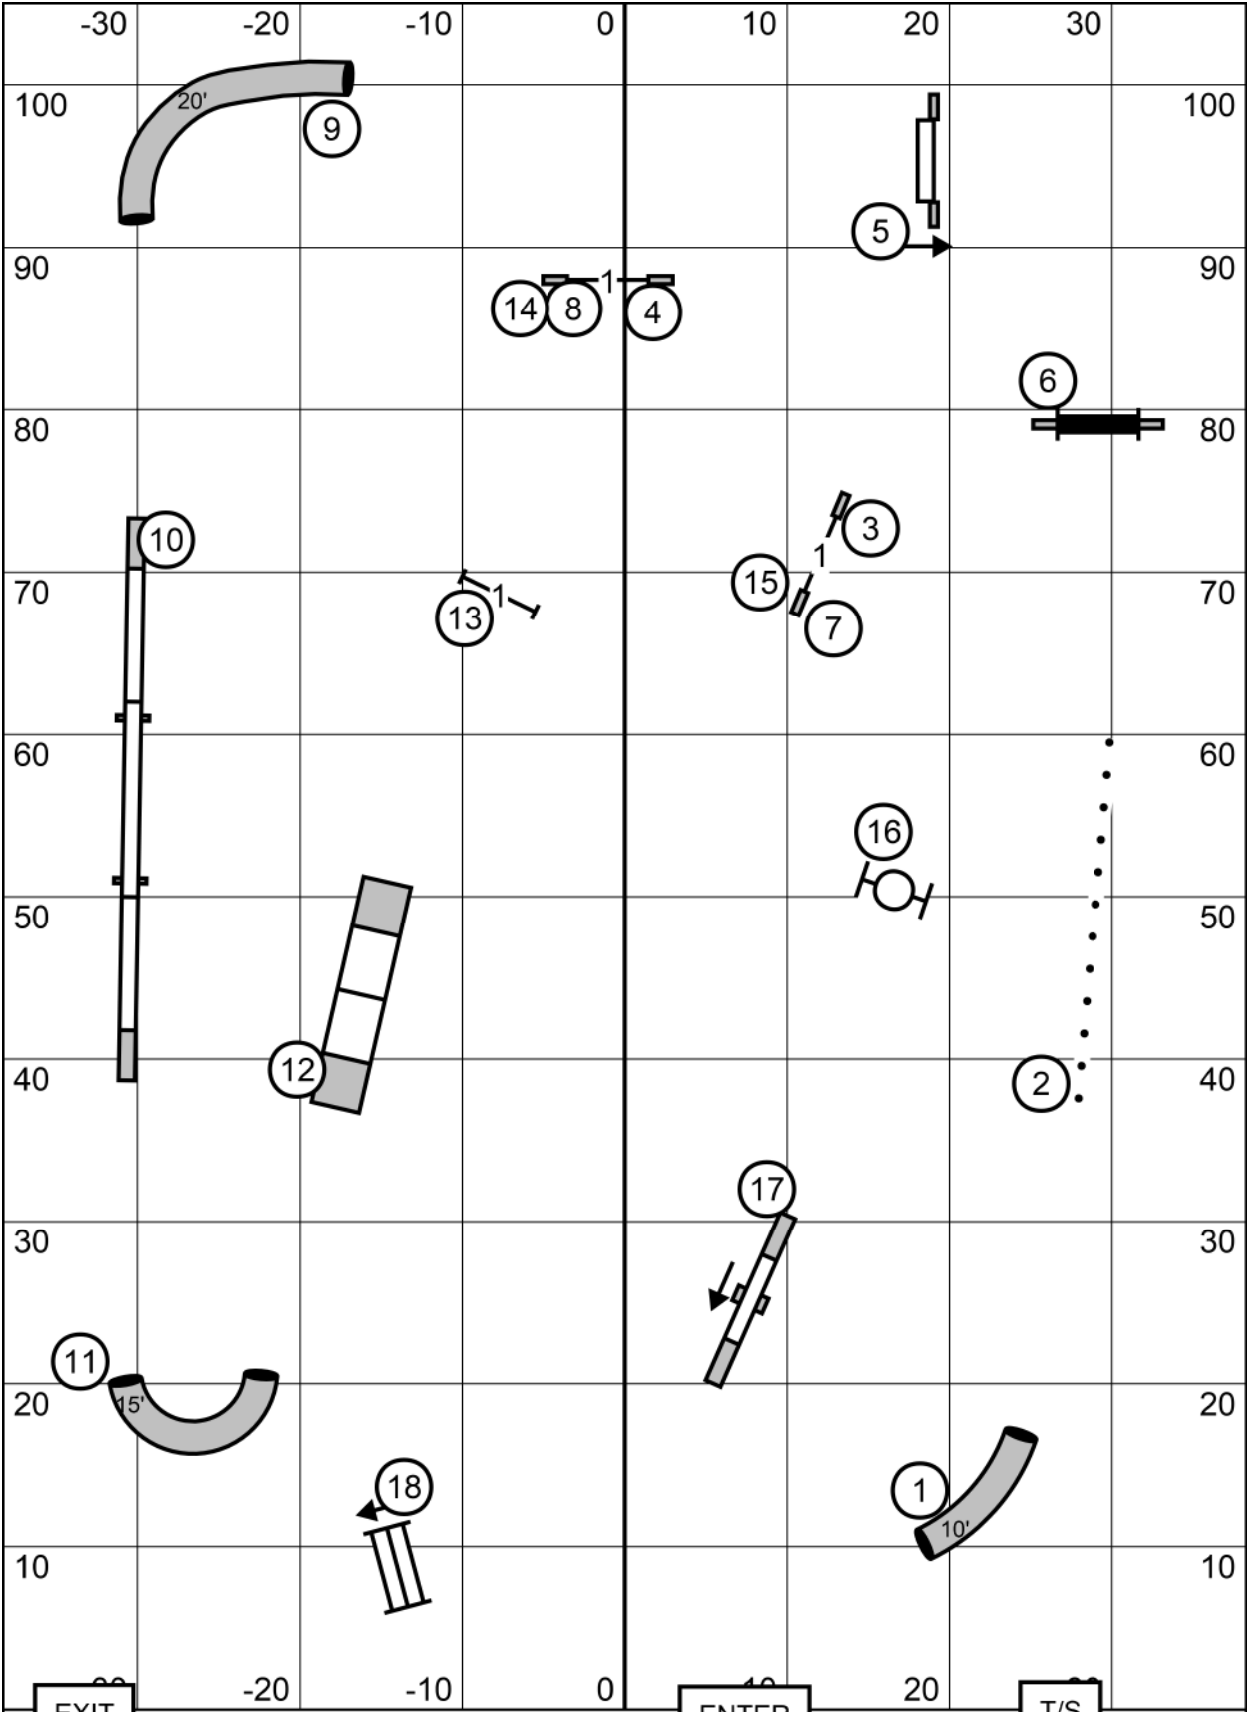

EXIT

ENTER

T/S

76.5' x 105'
Indoors
on sportsturf

Agility Club of New Hampshire
April 19th, 2026
Judge: Alex Davis

TIME 2
BEAT

76.5' x 105'
Indoors
on sportsturf

Agility Club of New Hampshire
April 19th, 2026
Judge: Alex Davis

Exc-Mas
STD

EXIT

ENTER

T/S

76.5' x 105'
Indoors
on sportsturf

Agility Club of New Hampshire
April 19th, 2026
Judge: Alex Davis

**OPEN
STD**

76.5' x 105'
Indoors
on sportsturf