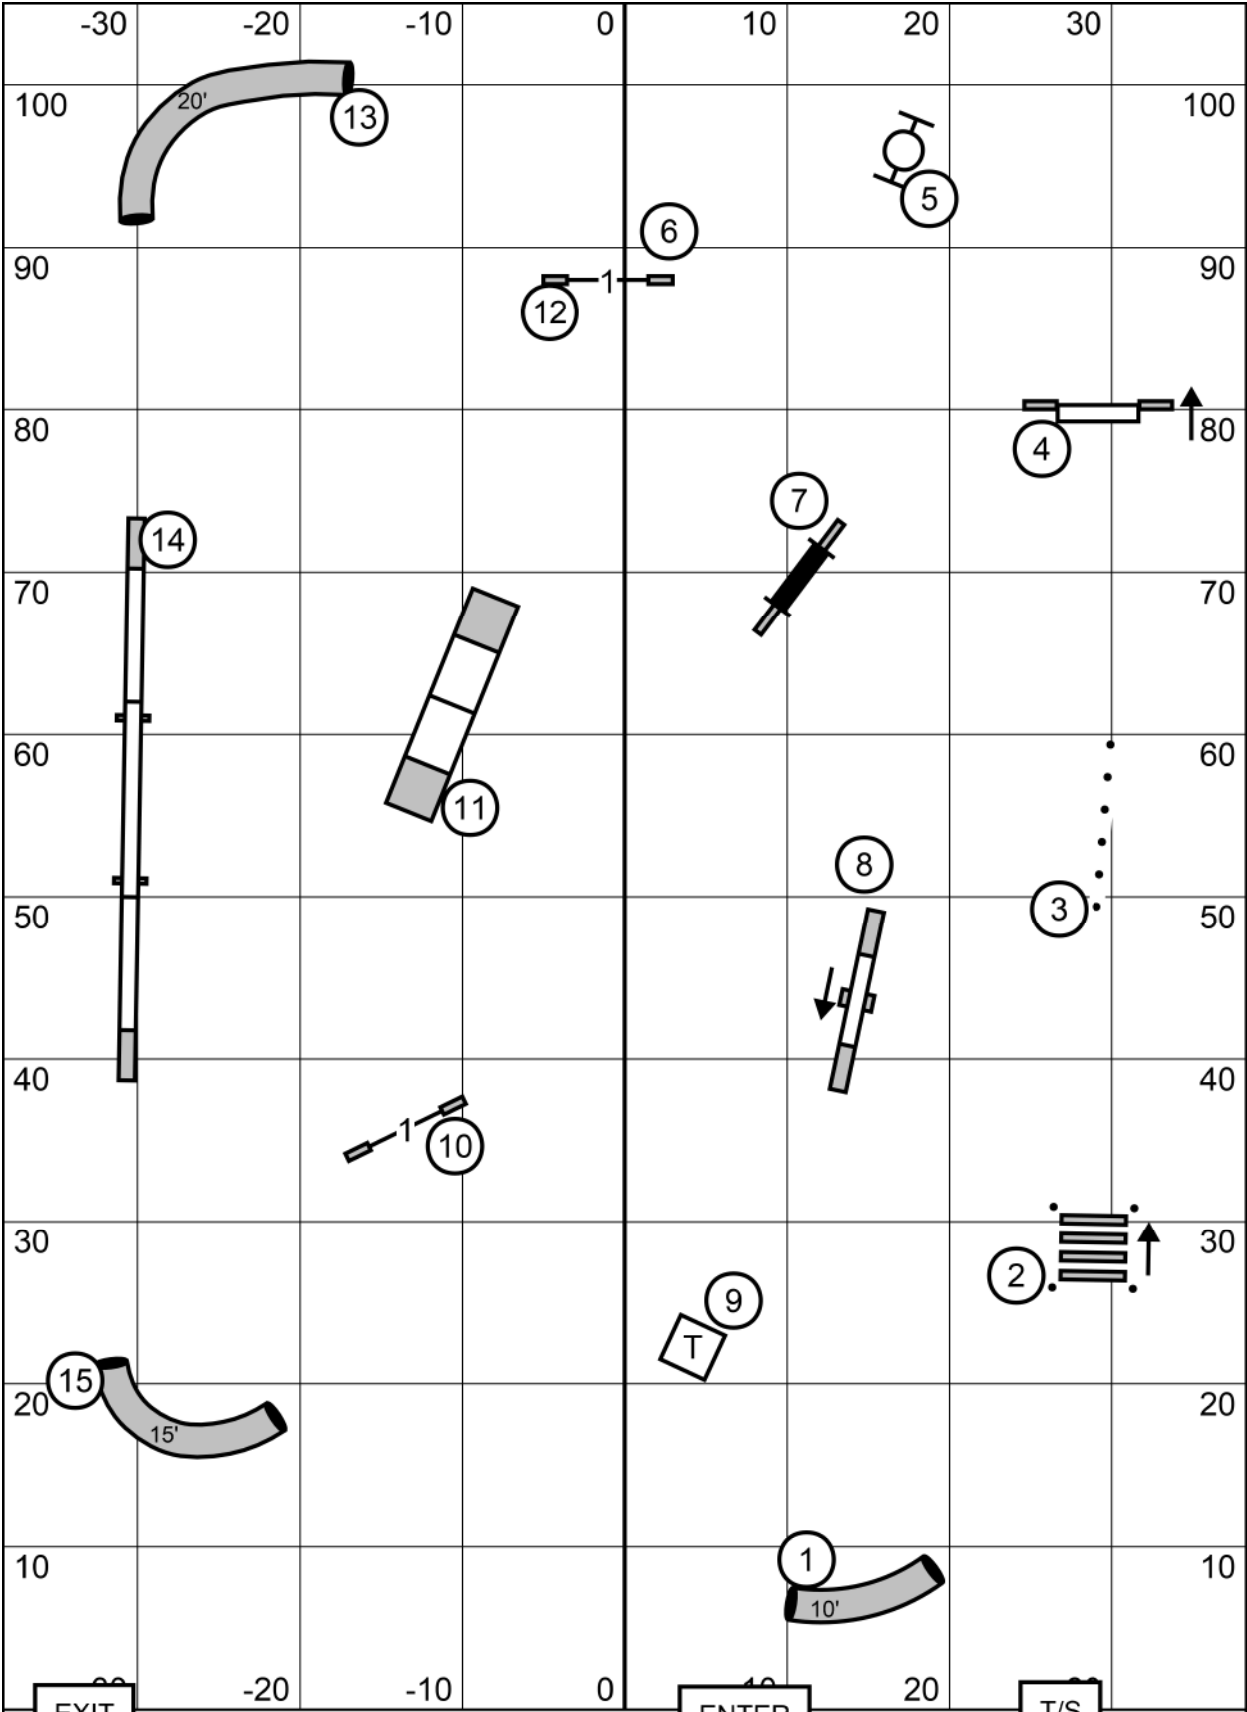

EXIT

ENTER

T/S

76.5' x 105'
Indoors
on sportsturf

Agility Club of New Hampshire
April 19th, 2026
Judge: Alex Davis

TIME 2
BEAT

76.5' x 105'
Indoors
on sportsturf

Agility Club of New Hampshire
April 19th, 2026
Judge: Alex Davis

Exc-Mas
STD

EXIT

ENTER

T/S

76.5' x 105'
Indoors
on sportsturf

Agility Club of New Hampshire
April 19th, 2026
Judge: Alex Davis

**OPEN
STD**

76.5' x 105'
Indoors
on sportsturf