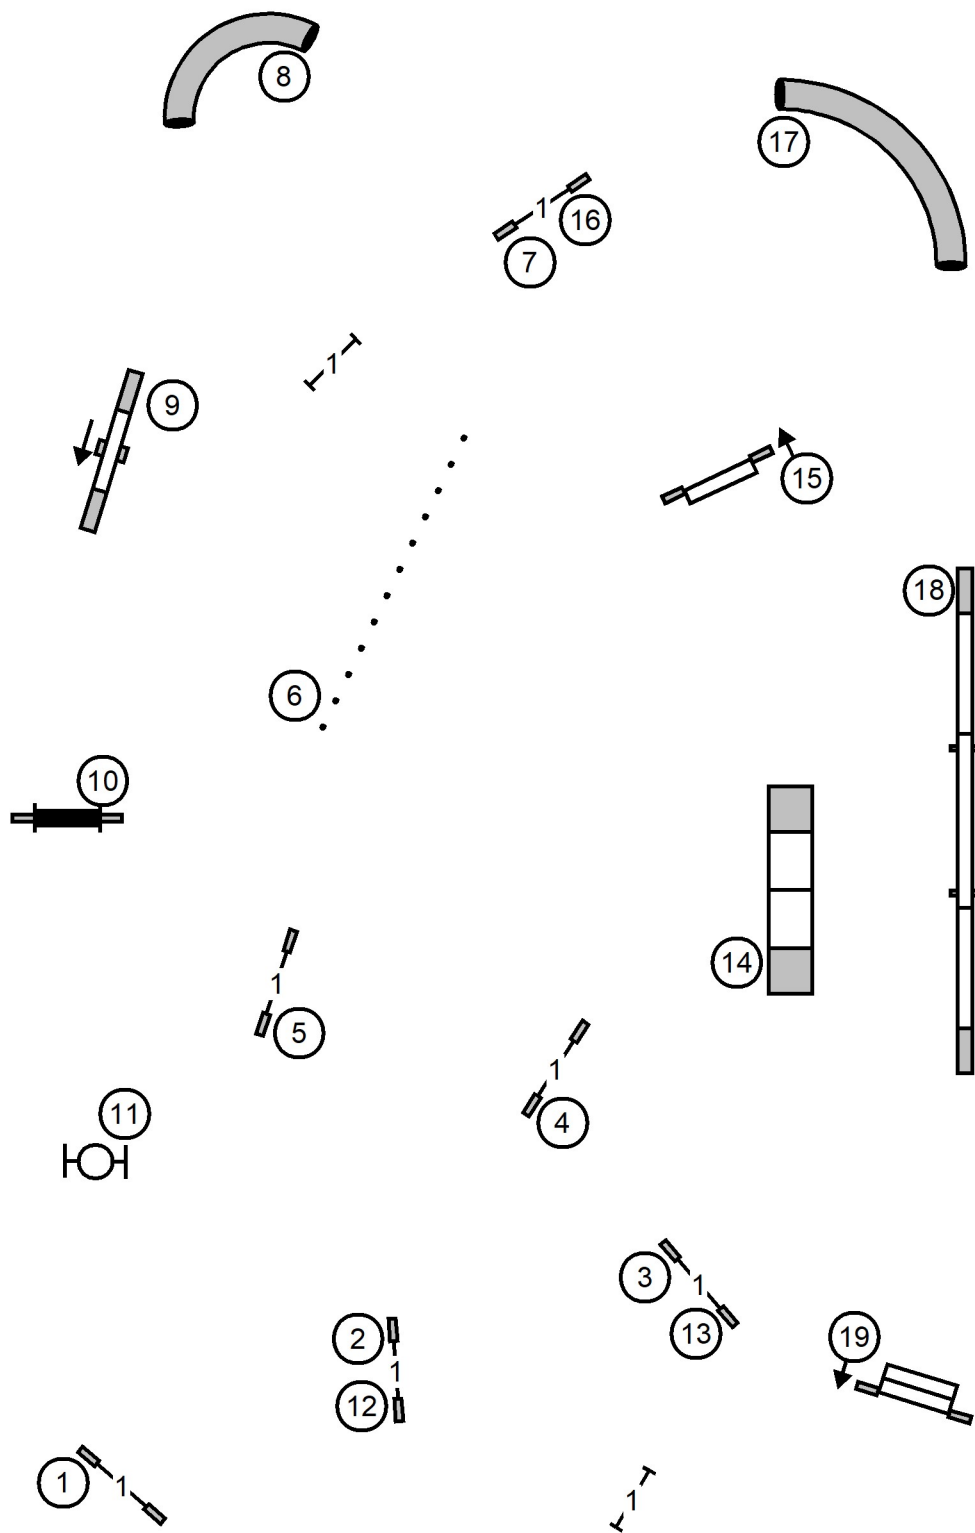

ENTER

T/S

EXIT

MASTER/EXCELLENT STANDARD

Biewer Terrier Club of America -- Saturday, 06/20/2026

Greg Beck