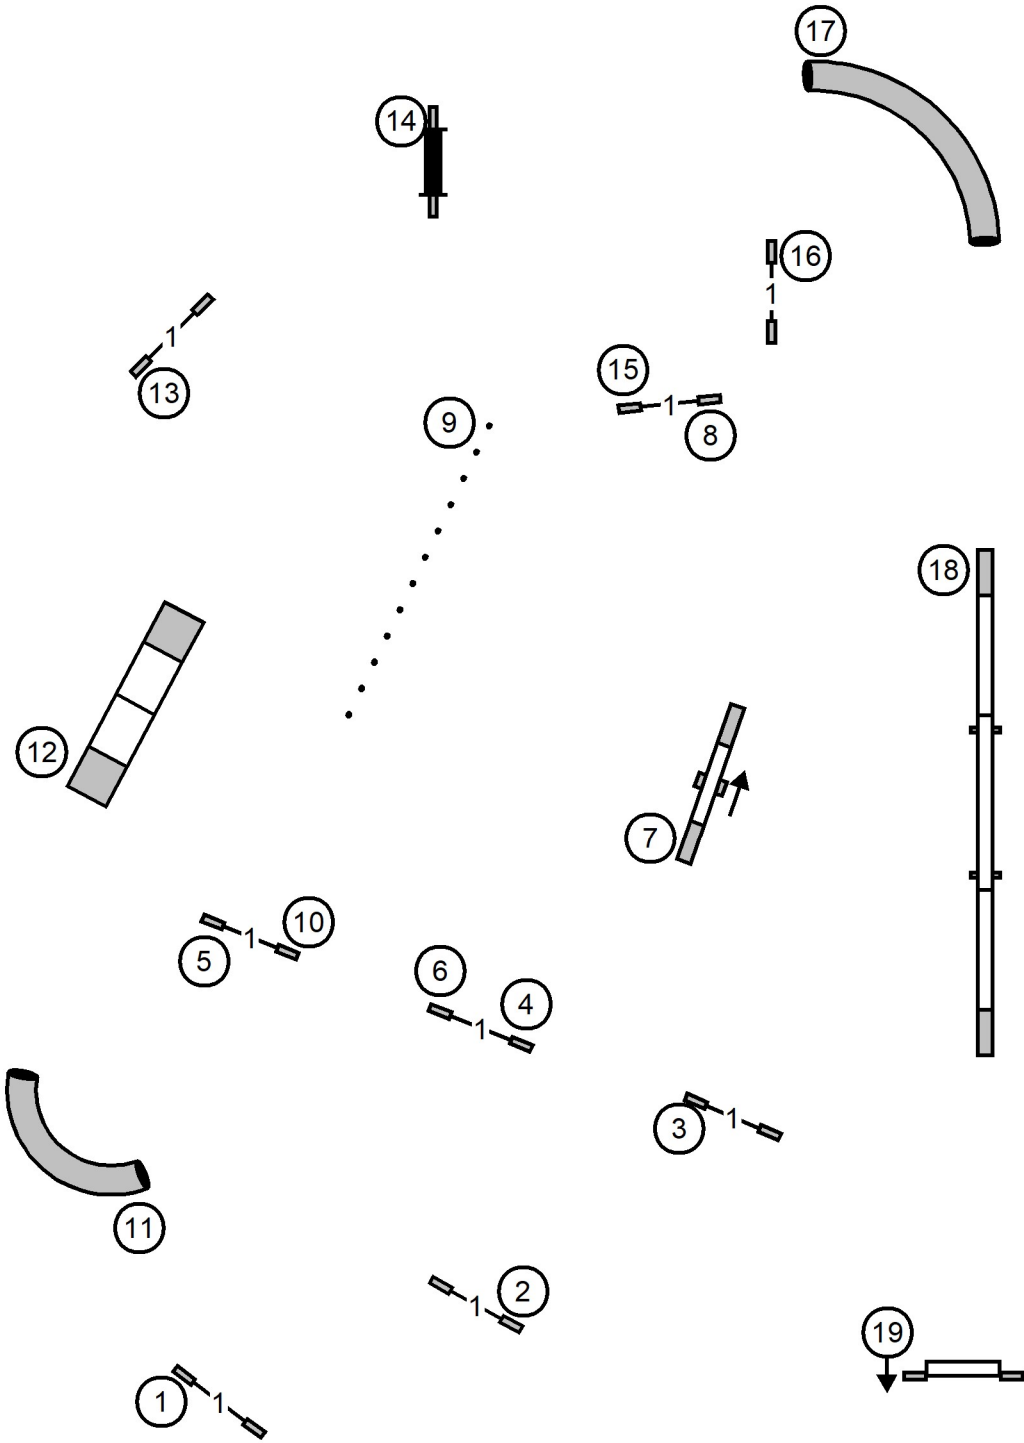

ENTER

T/S

EXIT

PREMIER STANDARD

Biewer Terrier Club of America -- Saturday, 06/20/2026

Greg Beck