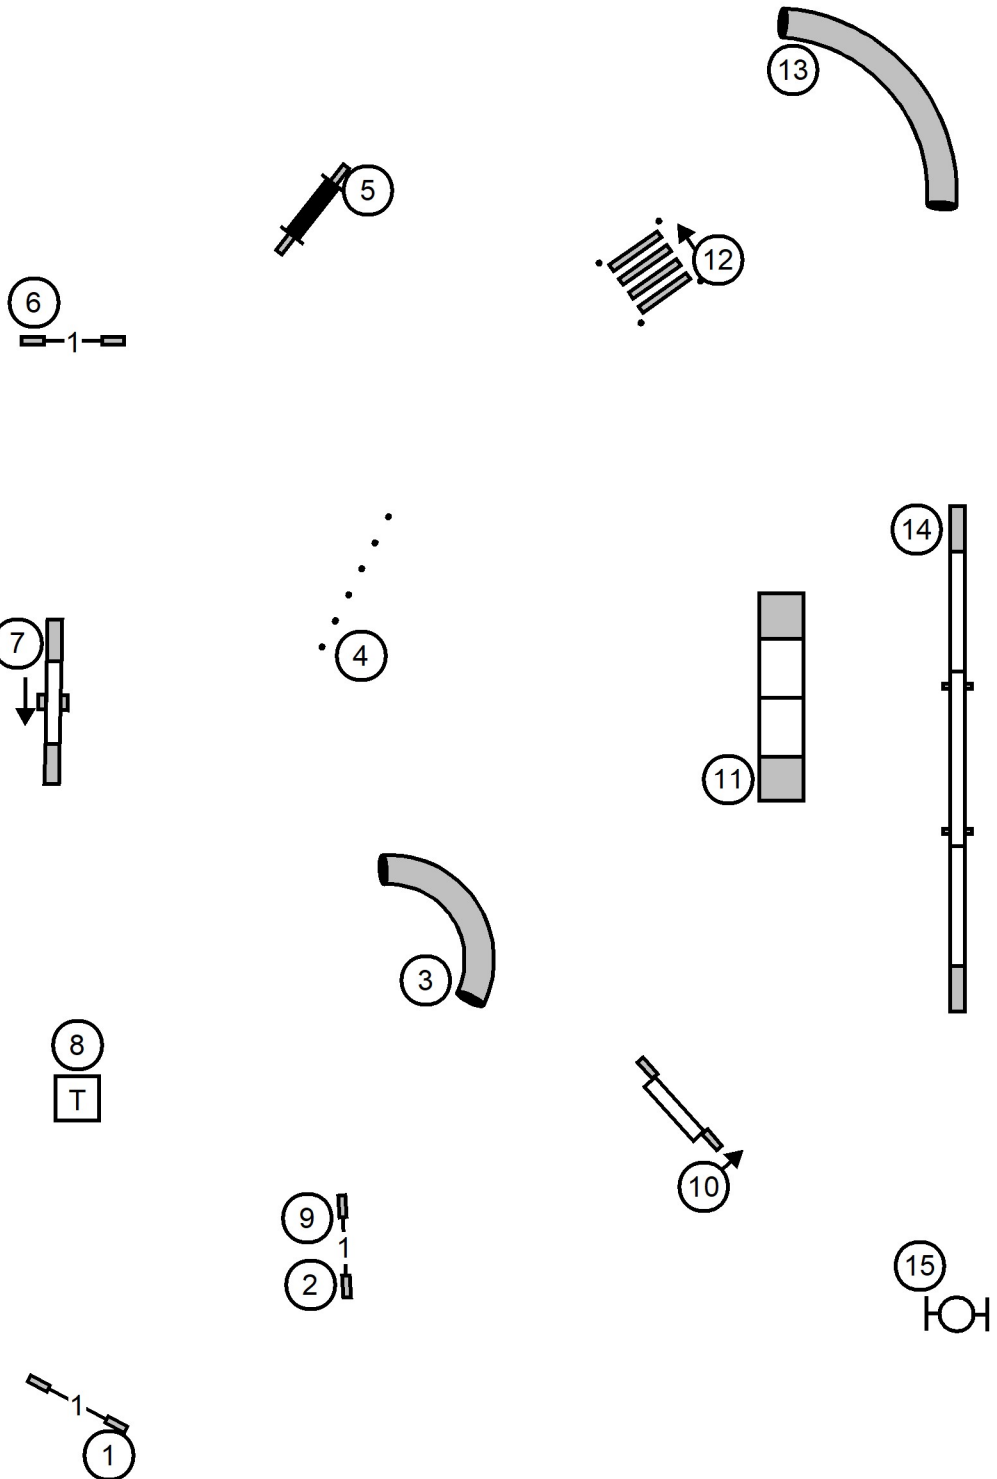

ENTER

T/S

EXIT

NOVICE STANDARD

Biewer Terrier Club of America -- Saturday, 06/20/2026

Greg Beck