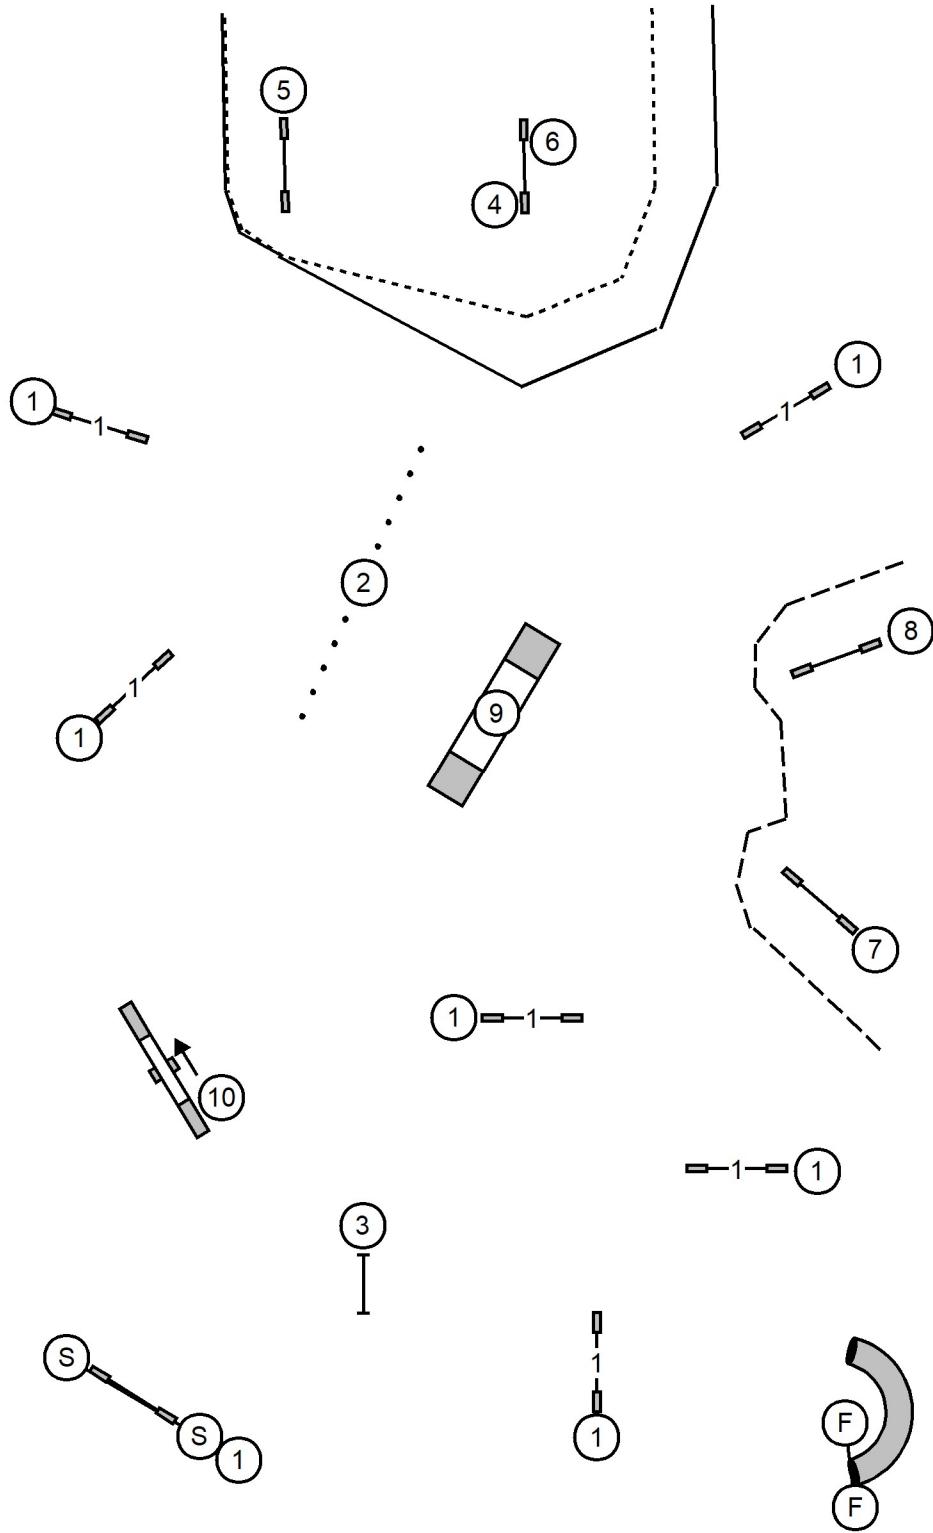

EXCELLENT SEND: 6-5-4 - solid line
OPEN SEND: 5-4 OR 6-5 IN FLOW - dotted line
NOVICE SEND: 7-8 OR 8-7 IN FLOW - dashed line

ENTER

T/S

EXIT

F.A.S.T. FOR ALL!

Biewer Terrier Club of America -- Saturday, 06/20/2026