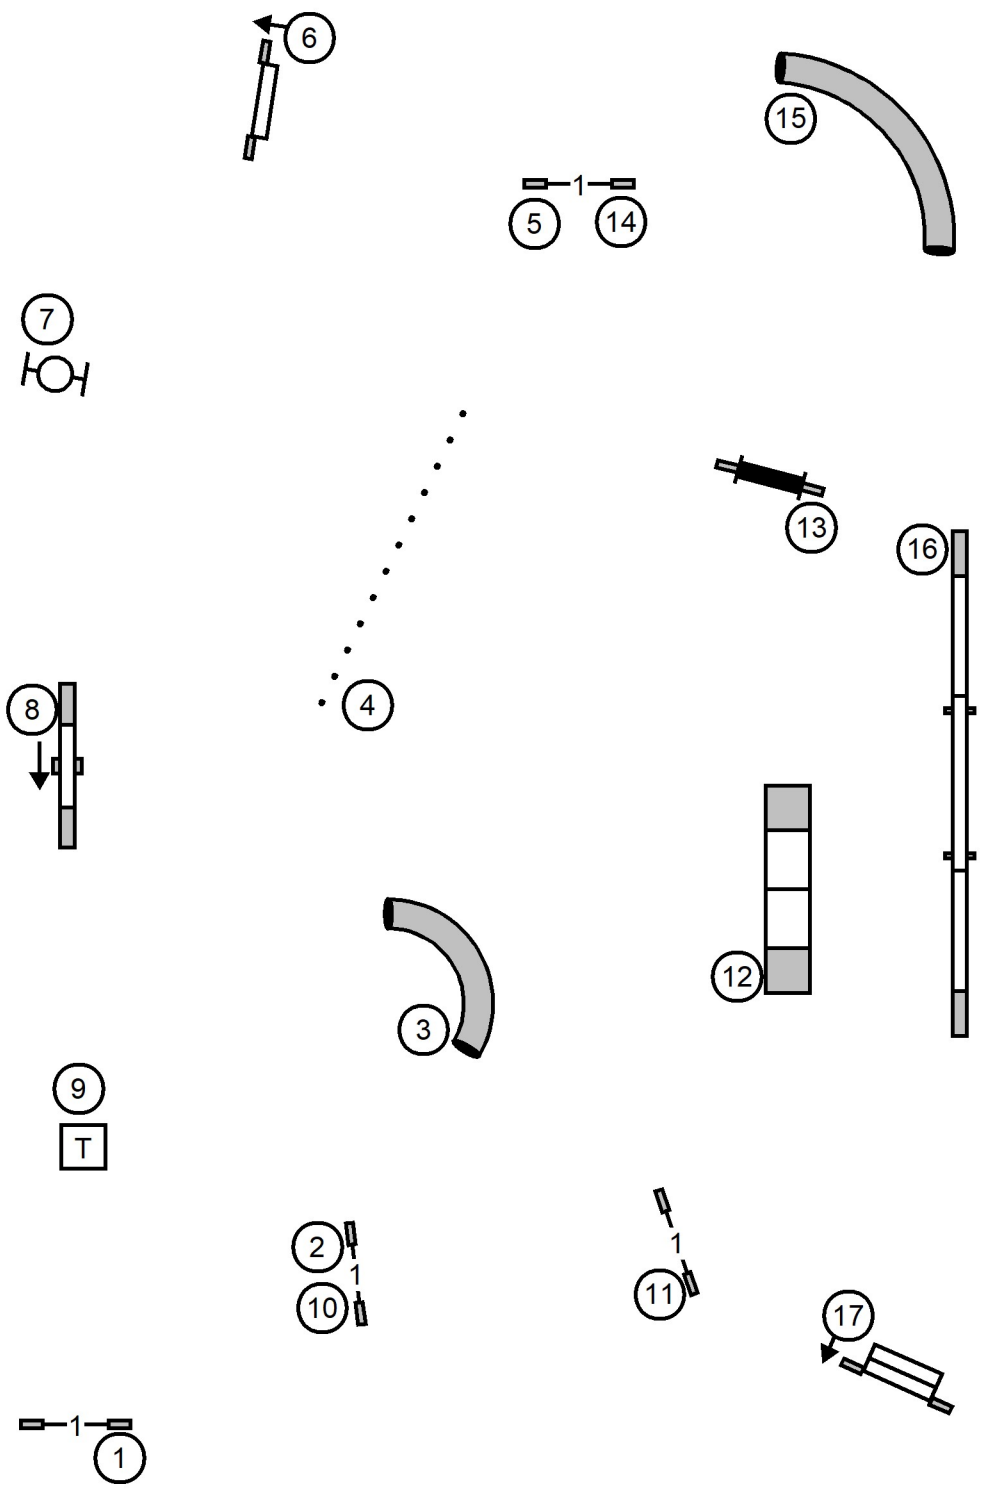

ENTER

T/S

EXIT

OPEN STANDARD

Biewer Terrier Club of America -- Saturday, 06/20/2026

Greg Beck