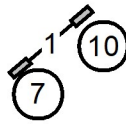

EXIT

ENTER

EXCELLENT JUMPERS WITH WEAVES

Biewer Terrier Club of America -- Sunday, 06/21/2026

Greg Beck