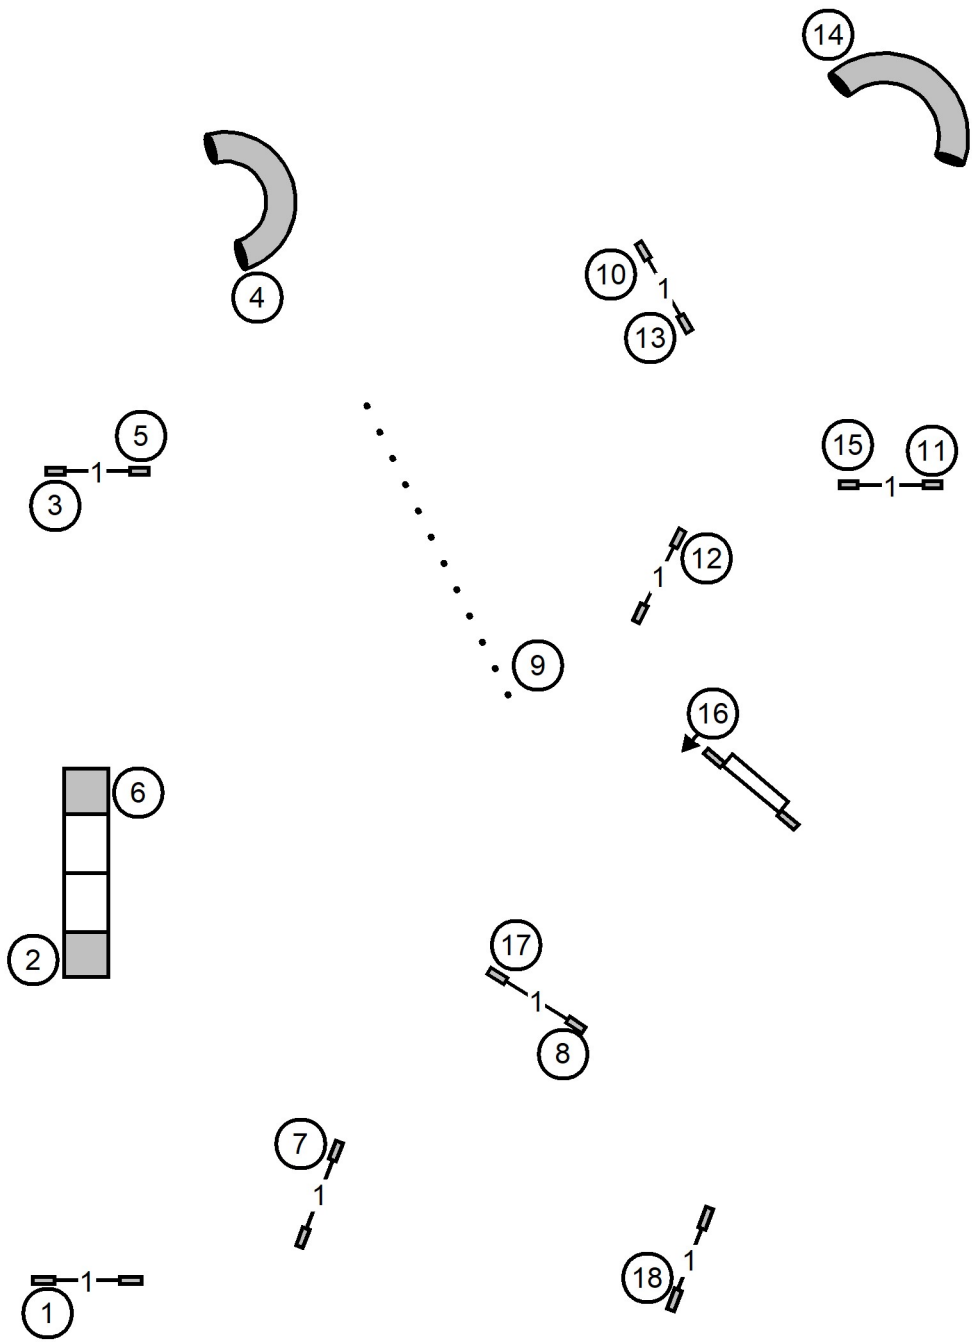

ENTER

T/S

EXIT

TIME 2 BEAT!

Biewer Terrier Club of America -- Sunday, 06/21/2026

Greg Beck