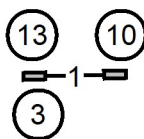

EXIT

ENTER

NOVICE JUMPERS WITH WEAVES

Biewer Terrier Club of America -- Sunday, 06/21/2026

Greg Beck