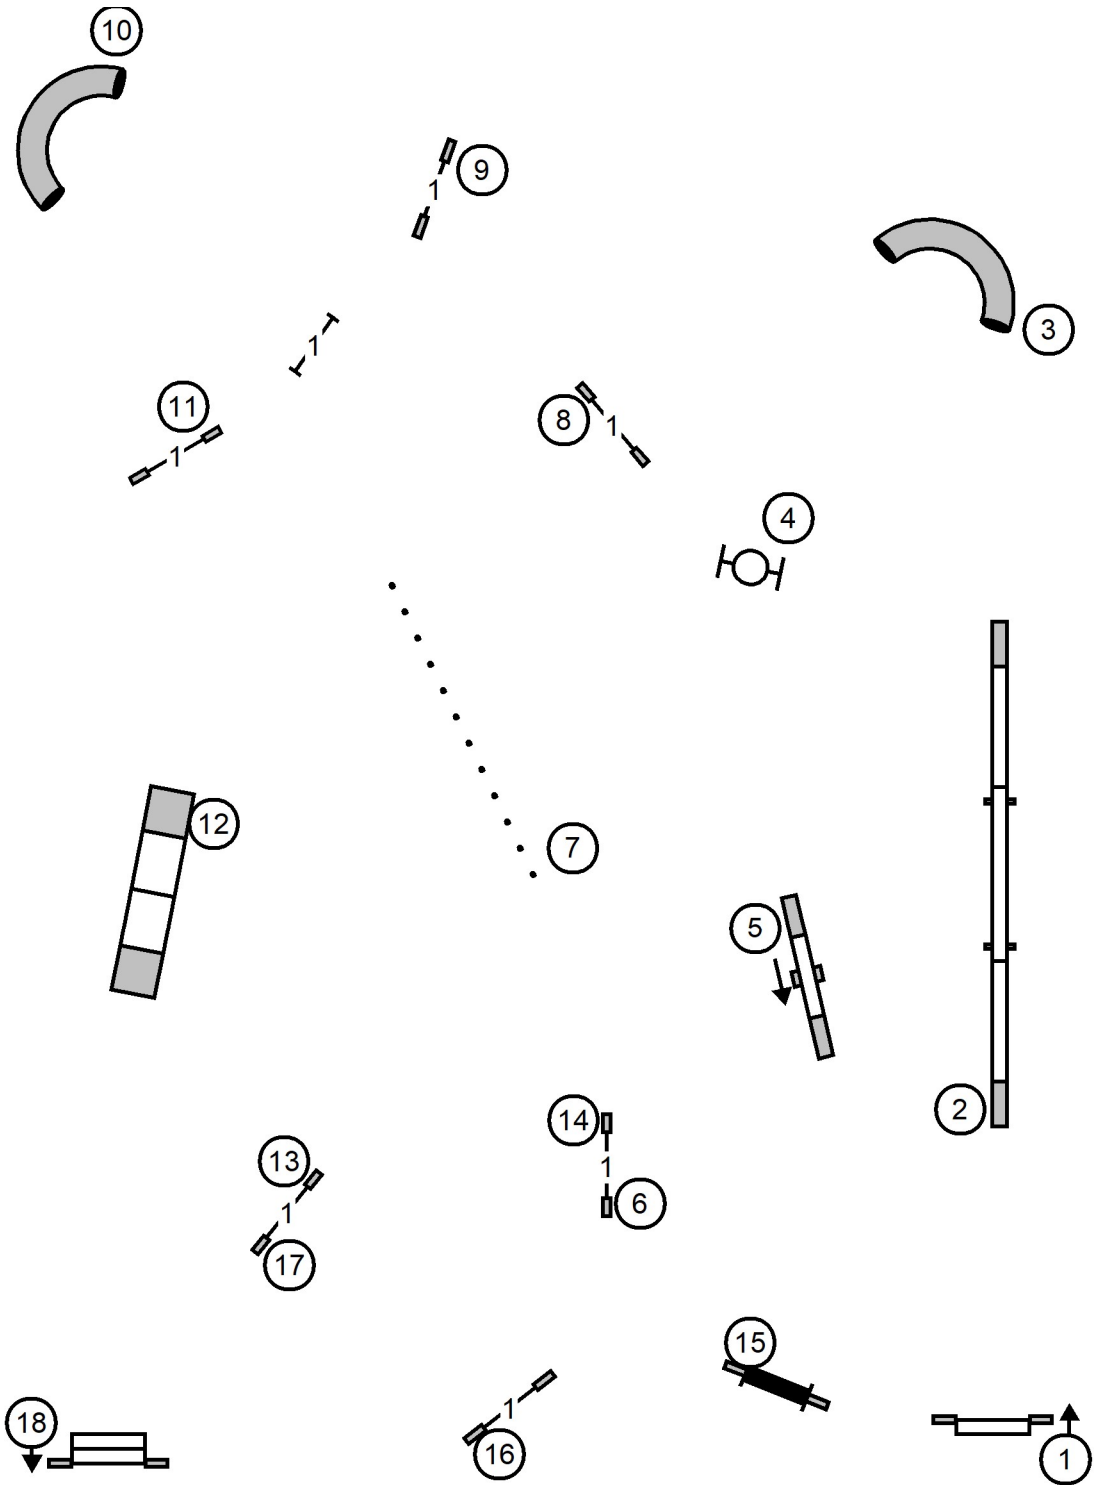

EXIT

T/S

ENTER

EXCELLENT STANDARD

Biewer Terrier Club of America -- Sunday, 06/21/2026

Greg Beck