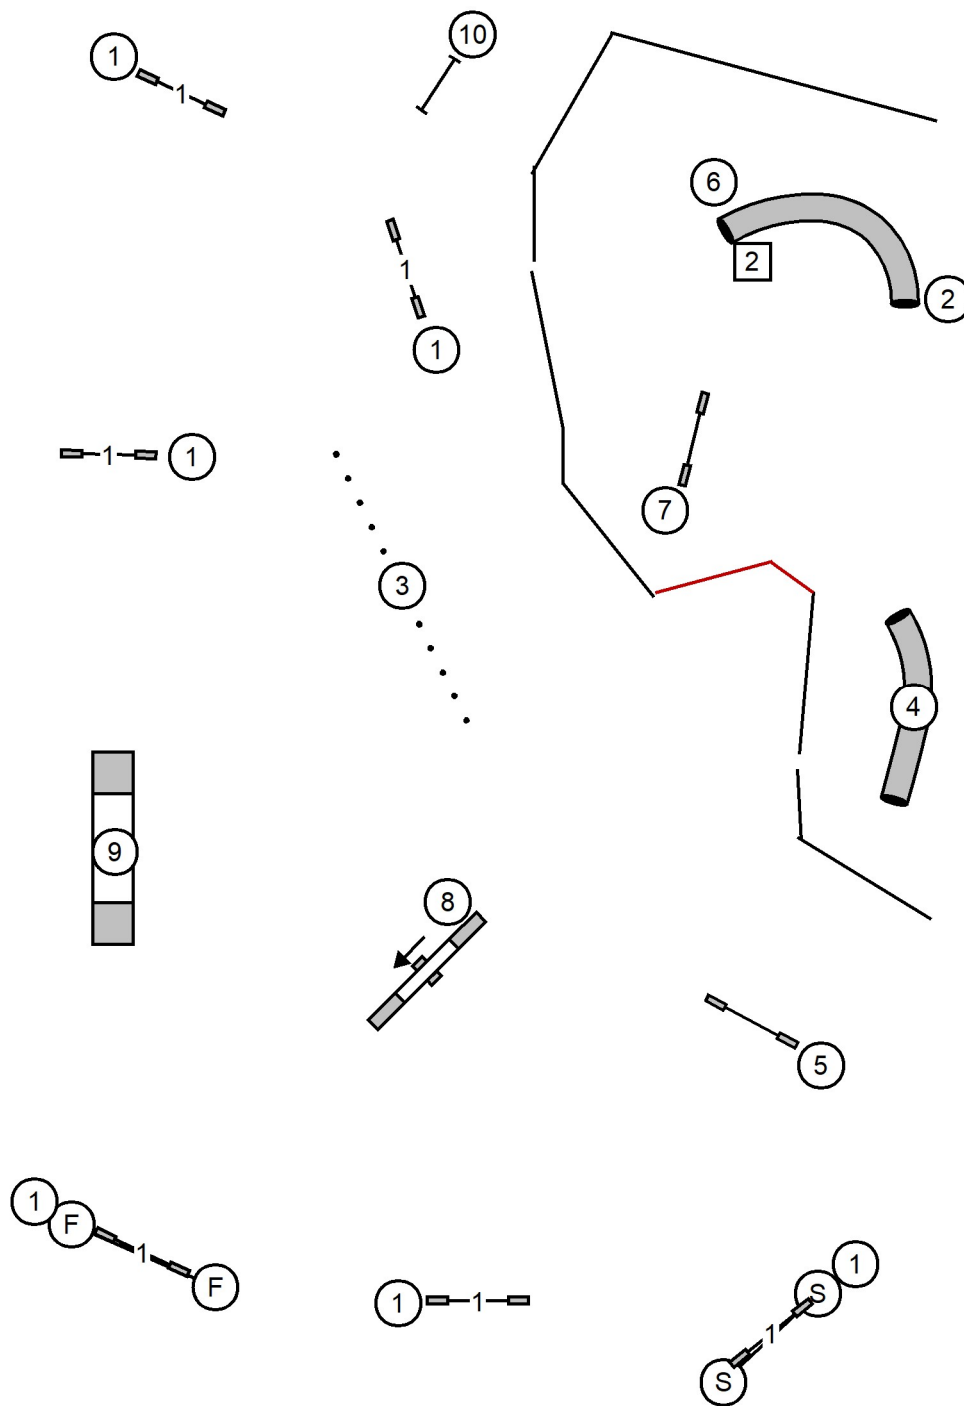

Biewer Terrier Club of America -- Sunday, 06/21/2026

Greg Beck

X/M SEND IS 6-7 CIRCLES + SQUARE 2
OPEN SEND IS 6-7 CIRCLES
NOVICE (circles) SEND IS 4-7 OR 7-4 (IN FLOW)

EXIT

T/S

ENTER

F.A.S.T. FOR EVERYONE!