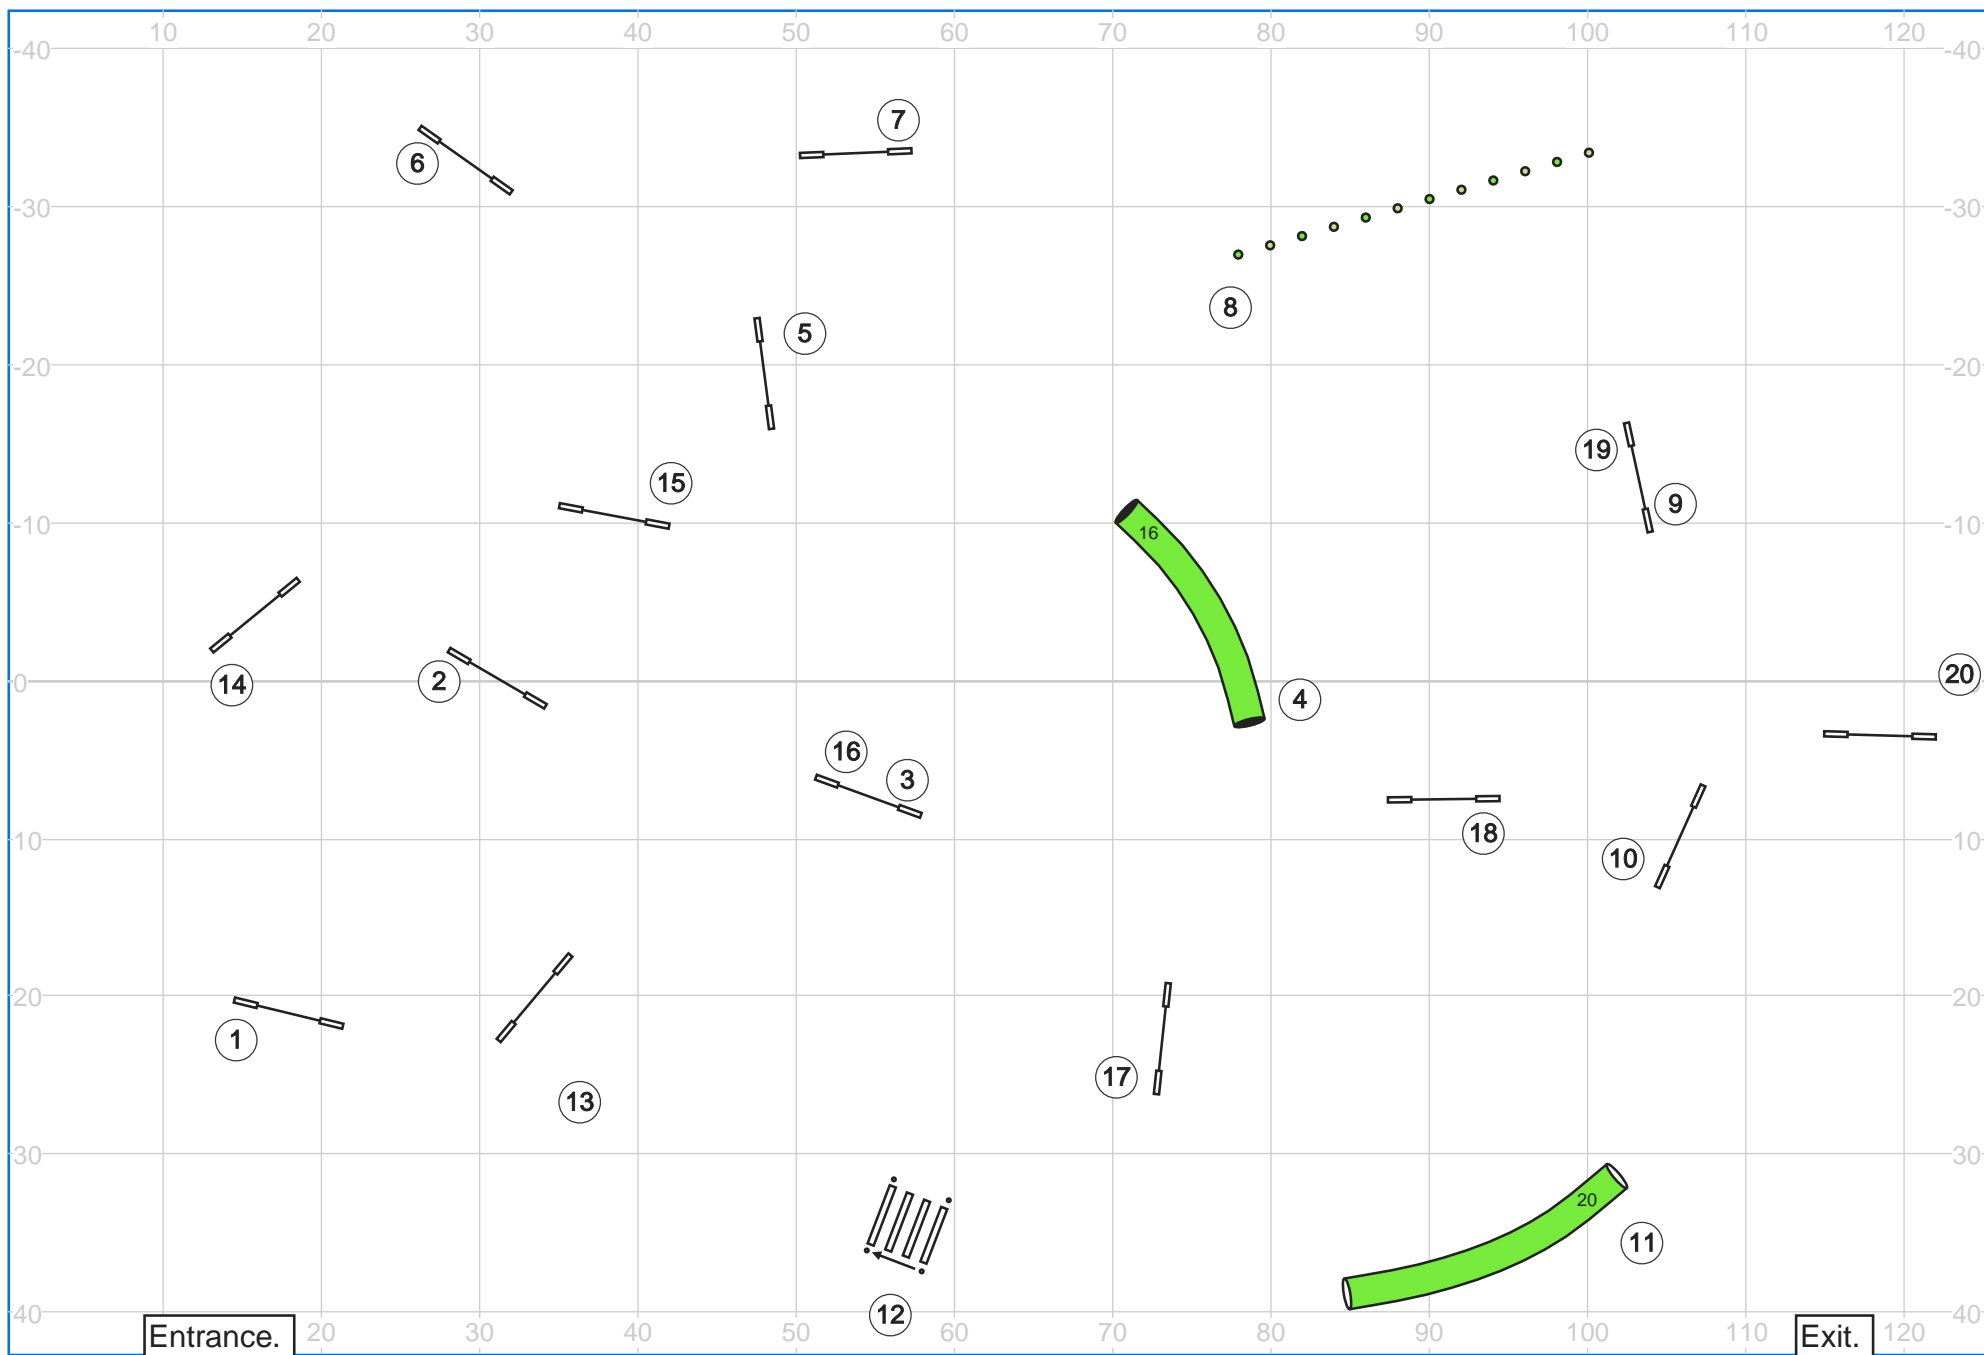

12 jun. 2026 - German Spitz Club - J2 - Judge: Michiel Lazeroms

11 jun. 2026 12:12 (v9.12.2)

12 jun. 2026 - German Spitz Club - J2-1 - Judge: Michiel Lazeroms

11 jun. 2026 21:42 (v9.12.2)

12 jun. 2026 - German Spitz Club - J3 - Judge: Michiel Lazeroms

11 jun. 2026 21:43 (v9.12.2)

12 jun. 2026 - German Spitz Club - A3 - Judge: Michiel Lazeroms

11 jun. 2026 21:42 (v8.12.2)

12 jun. 2026 - German Spitz Club - A2 - Judge: Michiel Lazeroms

11 jun. 2026 21:44 (v9.12.2)

12 jun. 2026 - German Spitz Club - A2-1 - Judge: Michiel Lazeroms

11 jun. 2026 21:43 (v9.12.2)