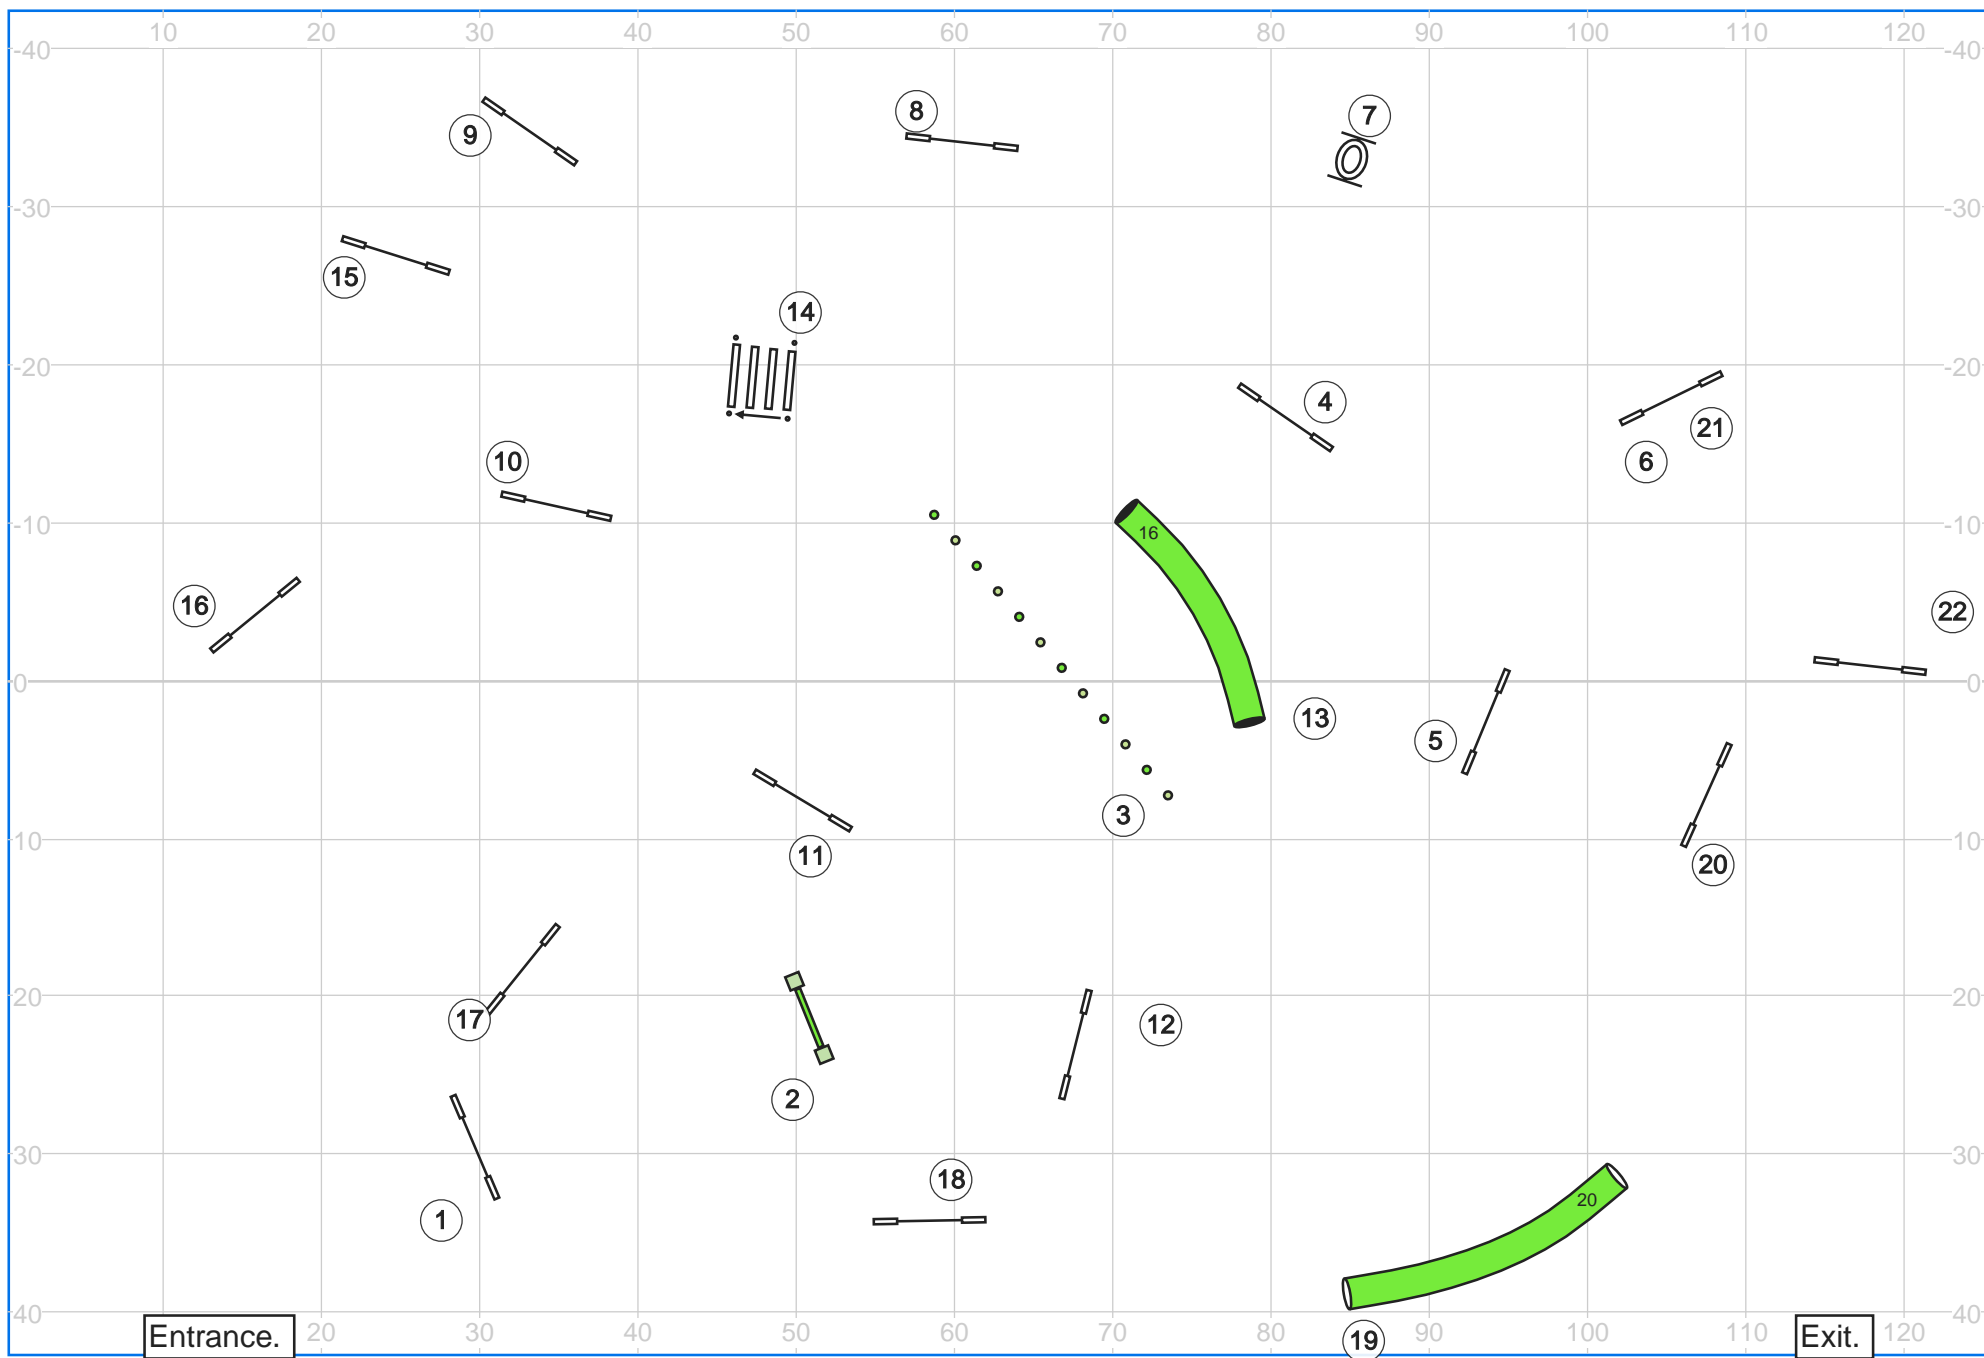

12 jun. 2026 - German Spitz Club - J2 - Judge: Michiel Lazeroms

11 jun. 2026 12:12 (v9.12.2)

12 jun. 2026 - German Spitz Club - J2-1 - Judge: Michiel Lazeroms

11 jun. 2026 21:42 (v9.12.2)

12 jun. 2026 - German Spitz Club - J3 - Judge: Michiel Lazeroms

11 jun. 2026 21:43 (v9.12.2)

12 jun. 2026 - German Spitz Club - A3 - Judge: Michiel Lazeroms

11 jun. 2026 21:42 (v8.12.2)

12 jun. 2026 - German Spitz Club - A2 - Judge: Michiel Lazeroms

11 jun. 2026 21:44 (v9.12.2)

12 jun. 2026 - German Spitz Club - A2-1 - Judge: Michiel Lazeroms

11 jun. 2026 21:43 (v9.12.2)