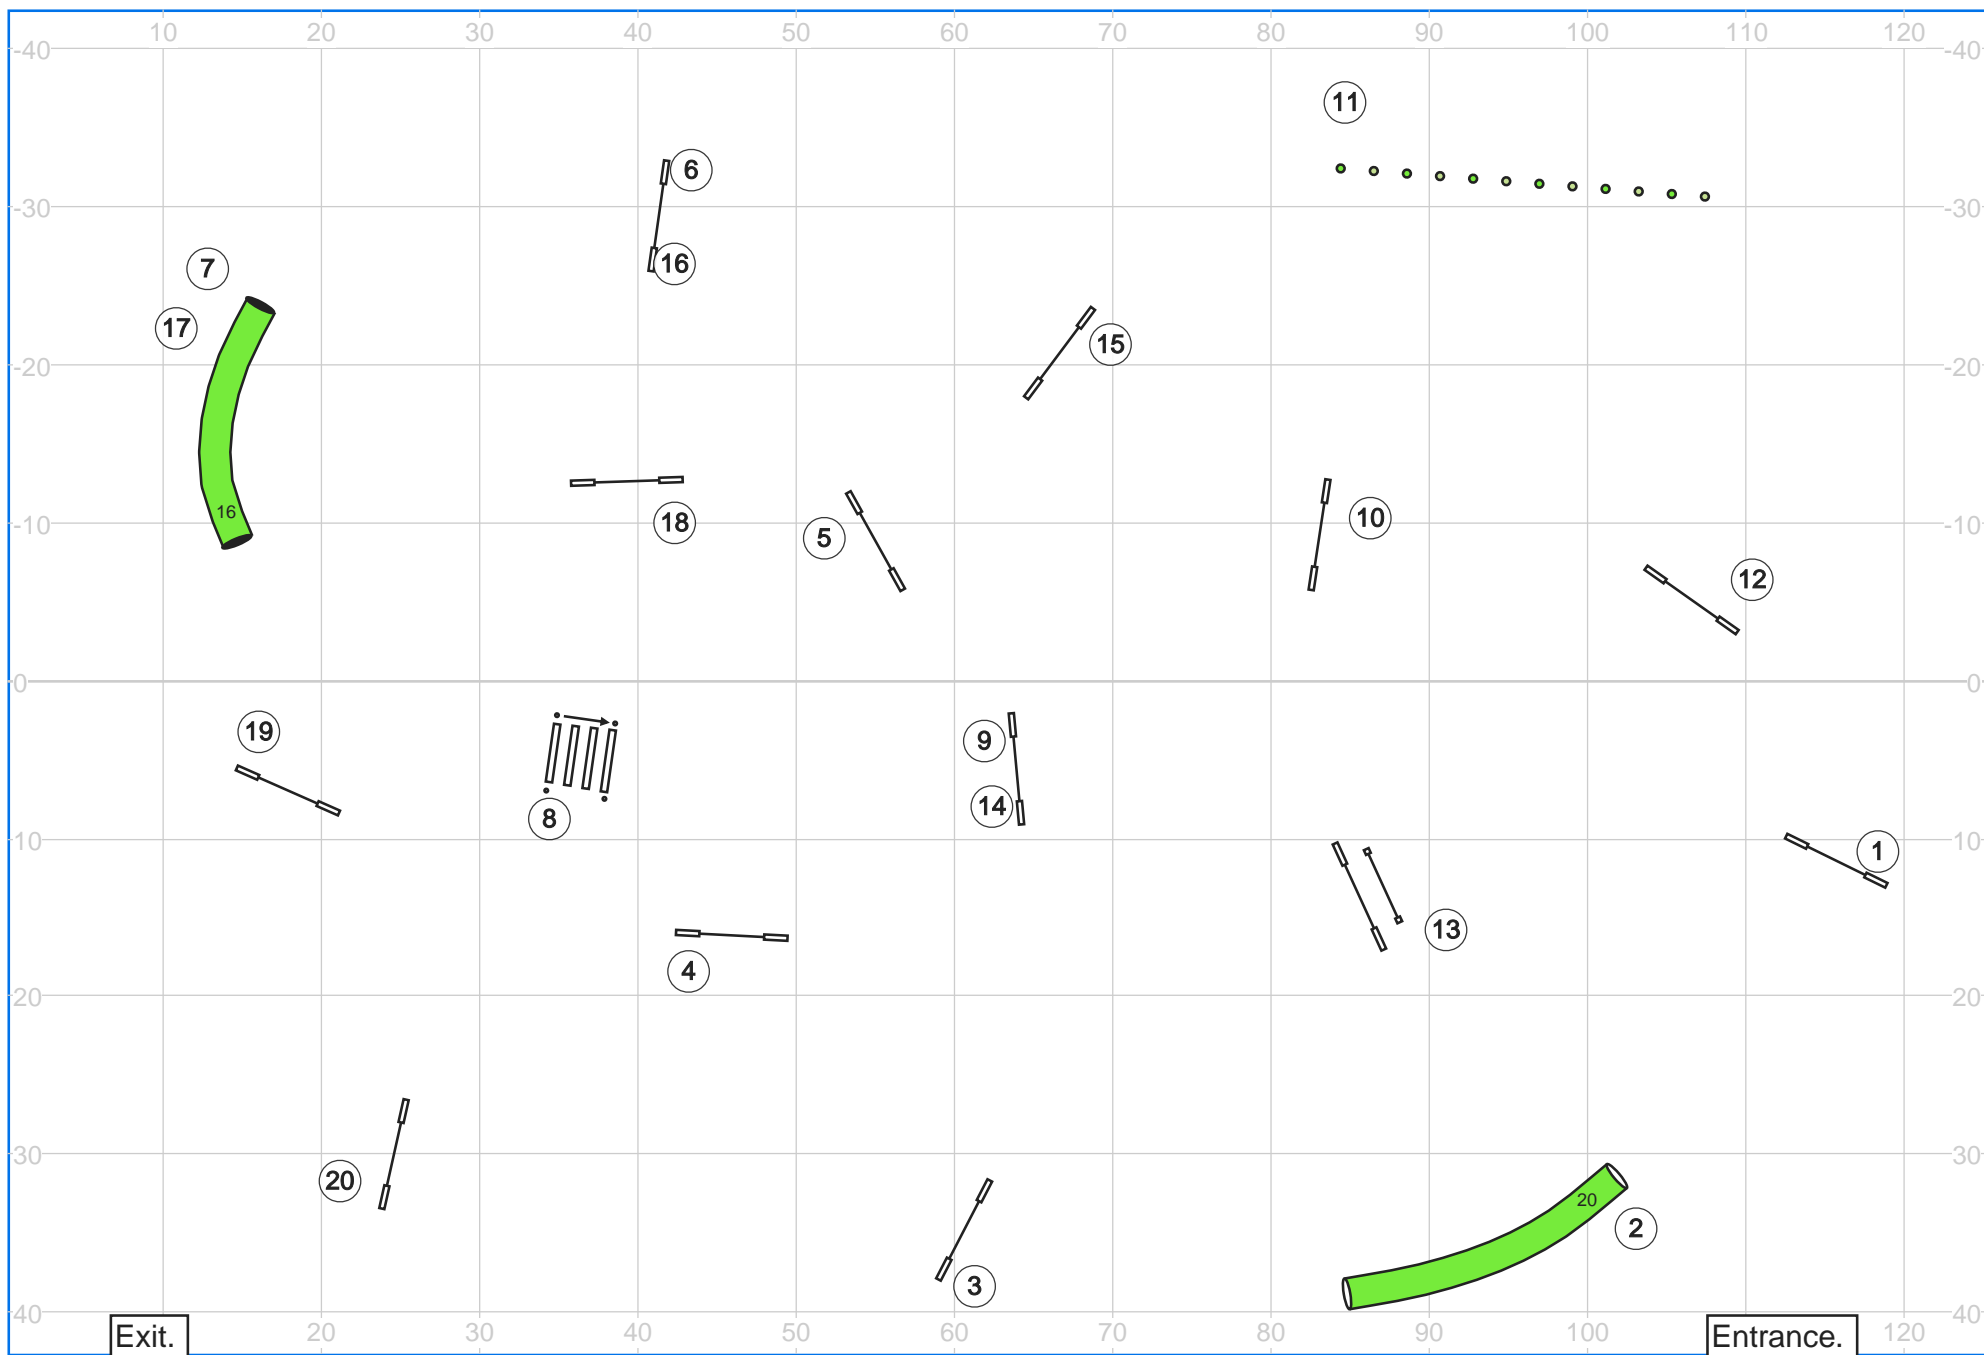

12 jun. 2026 - German Spitz Club - J2 - Judge: Michiel Lazeroms

11 jun. 2026 12:12 (v9.12.2)

12 jun. 2026 - German Spitz Club - J2-1 - Judge: Michiel Lazeroms

11 jun. 2026 21:42 (v9.12.2)

12 jun. 2026 - German Spitz Club - J3 - Judge: Michiel Lazeroms

11 jun. 2026 21:43 (v9.12.2)

12 jun. 2026 - German Spitz Club - A3 - Judge: Michiel Lazeroms

11 jun. 2026 21:42 (v8.12.2)

12 jun. 2026 - German Spitz Club - A2 - Judge: Michiel Lazeroms

11 jun. 2026 21:44 (v9.12.2)

12 jun. 2026 - German Spitz Club - A2-1 - Judge: Michiel Lazeroms

11 jun. 2026 21:43 (v9.12.2)