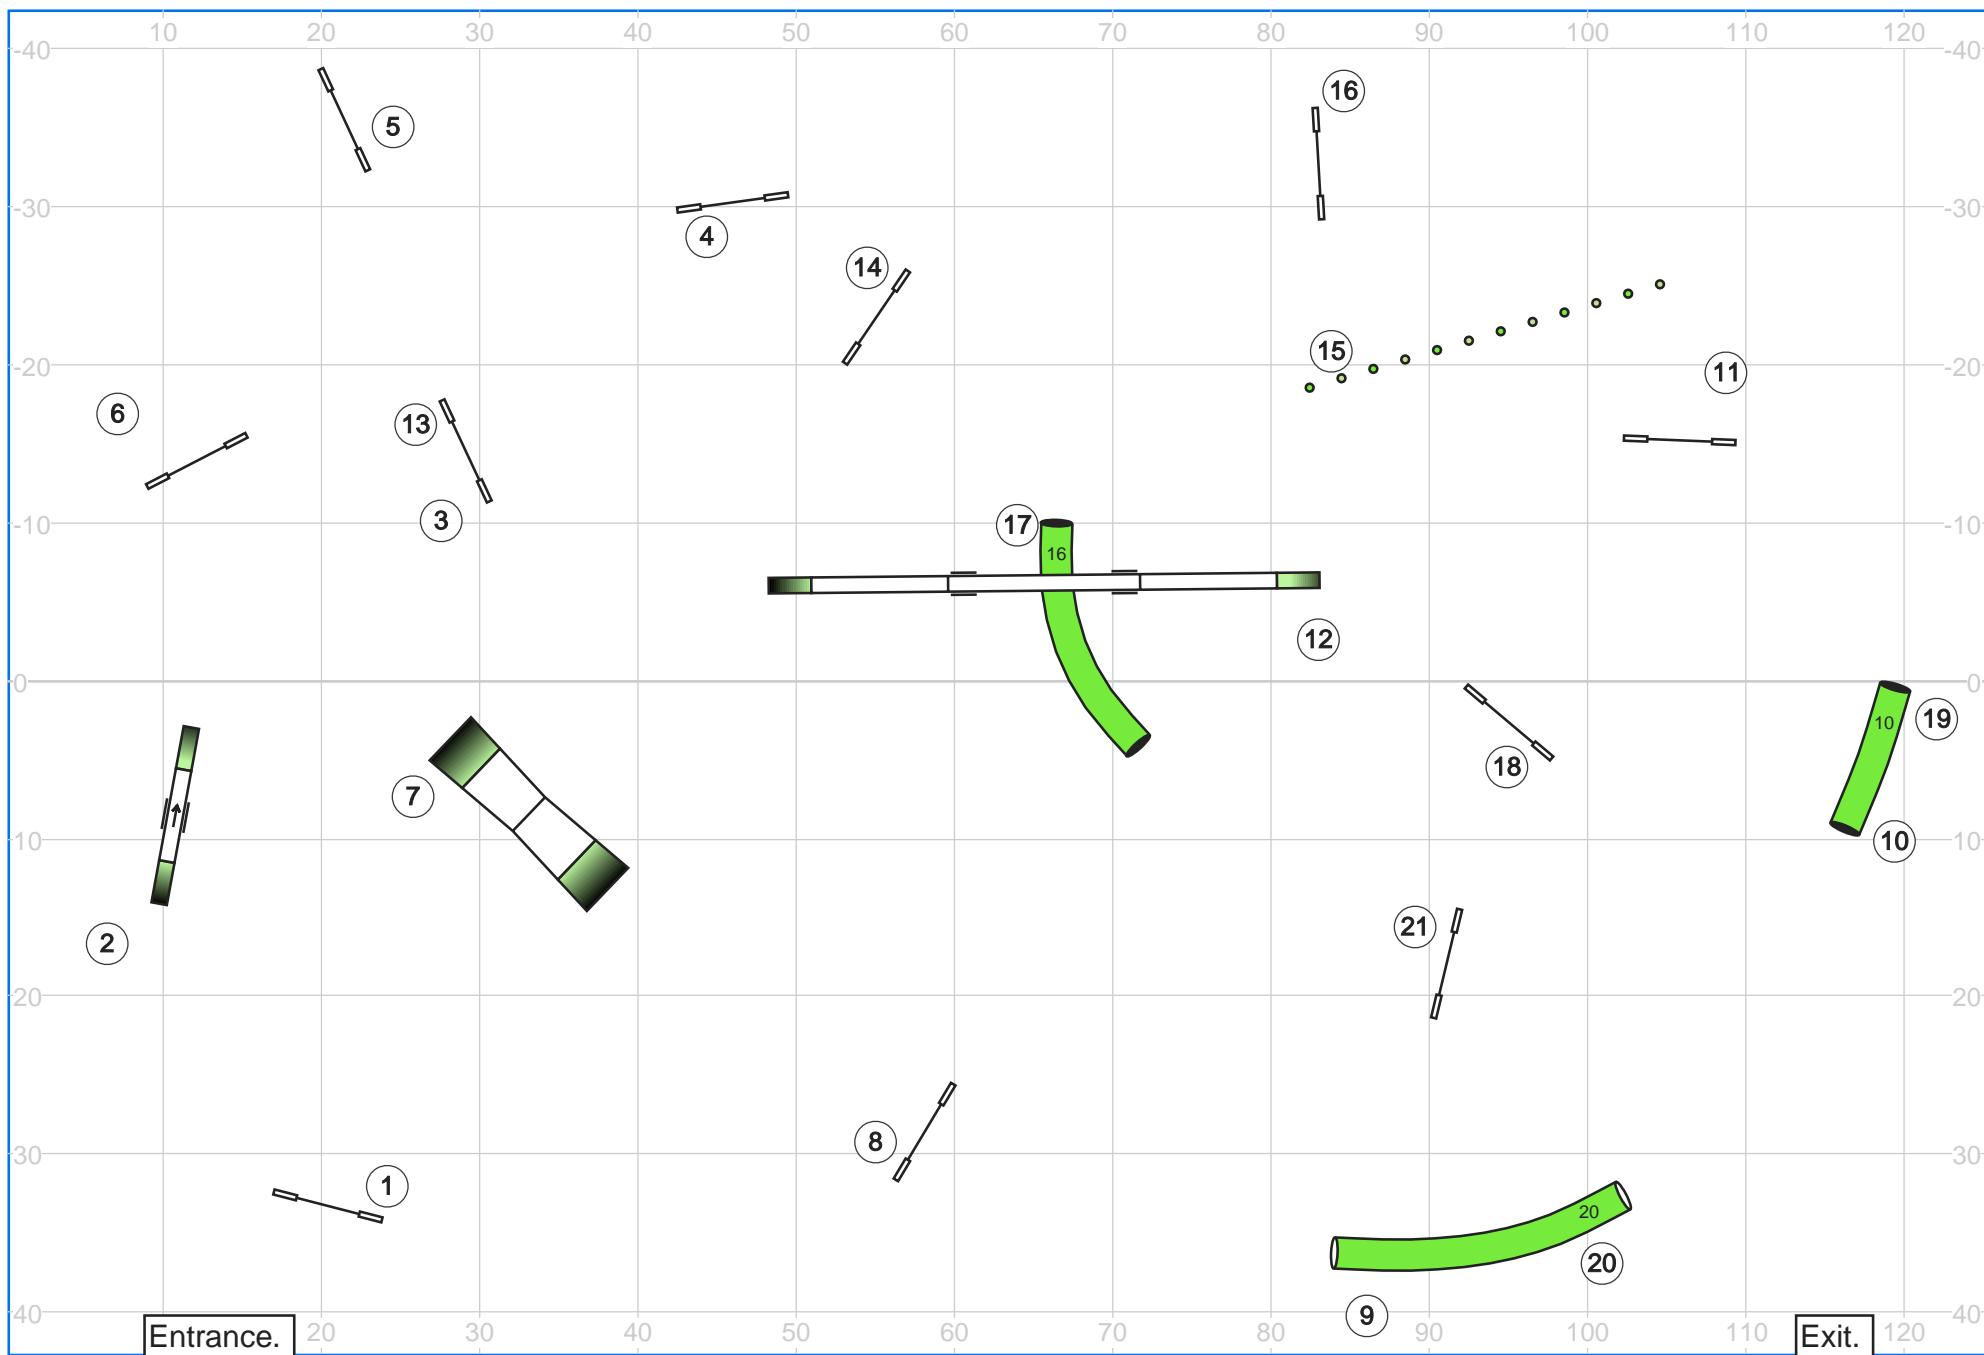

12 jun. 2026 - German Spitz Club - J2 - Judge: Michiel Lazeroms

11 jun. 2026 12:12 (v9.12.2)

12 jun. 2026 - German Spitz Club - J2-1 - Judge: Michiel Lazeroms

11 jun. 2026 21:42 (v9.12.2)

12 jun. 2026 - German Spitz Club - J3 - Judge: Michiel Lazeroms

11 jun. 2026 21:43 (v9.12.2)

12 jun. 2026 - German Spitz Club - A3 - Judge: Michiel Lazeroms

11 jun. 2026 21:42 (v8.12.2)

12 jun. 2026 - German Spitz Club - A2 - Judge: Michiel Lazeroms

11 jun. 2026 21:44 (v9.12.2)

12 jun. 2026 - German Spitz Club - A2-1 - Judge: Michiel Lazeroms

11 jun. 2026 21:43 (v9.12.2)