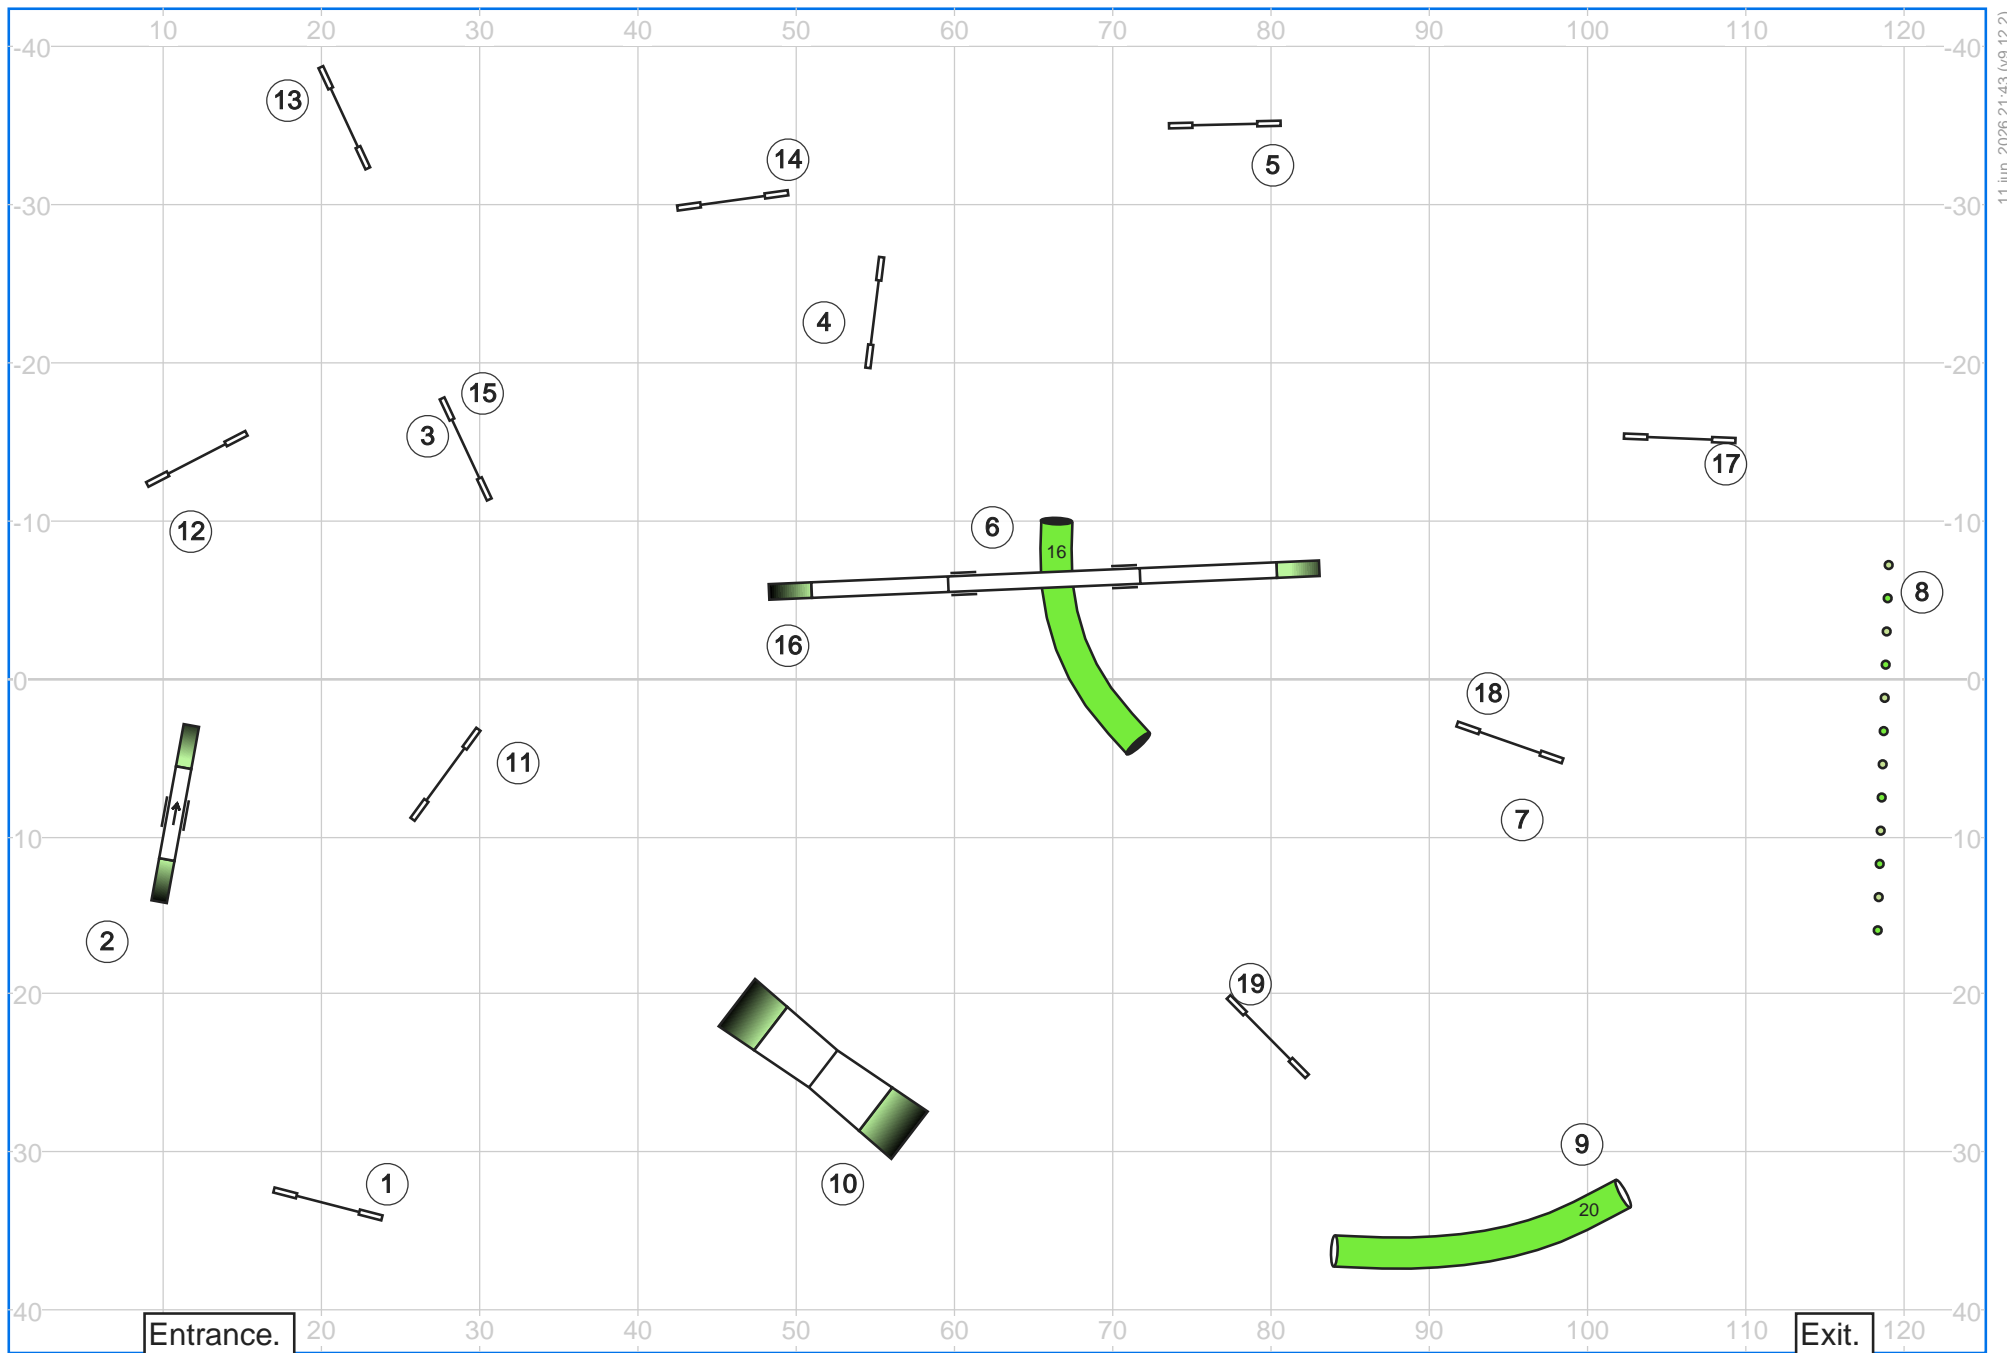

12 jun. 2026 - German Spitz Club - A2-1 - Judge: Michiel Lazeroms

11 jun. 2026 21:43 (v9.12.2)