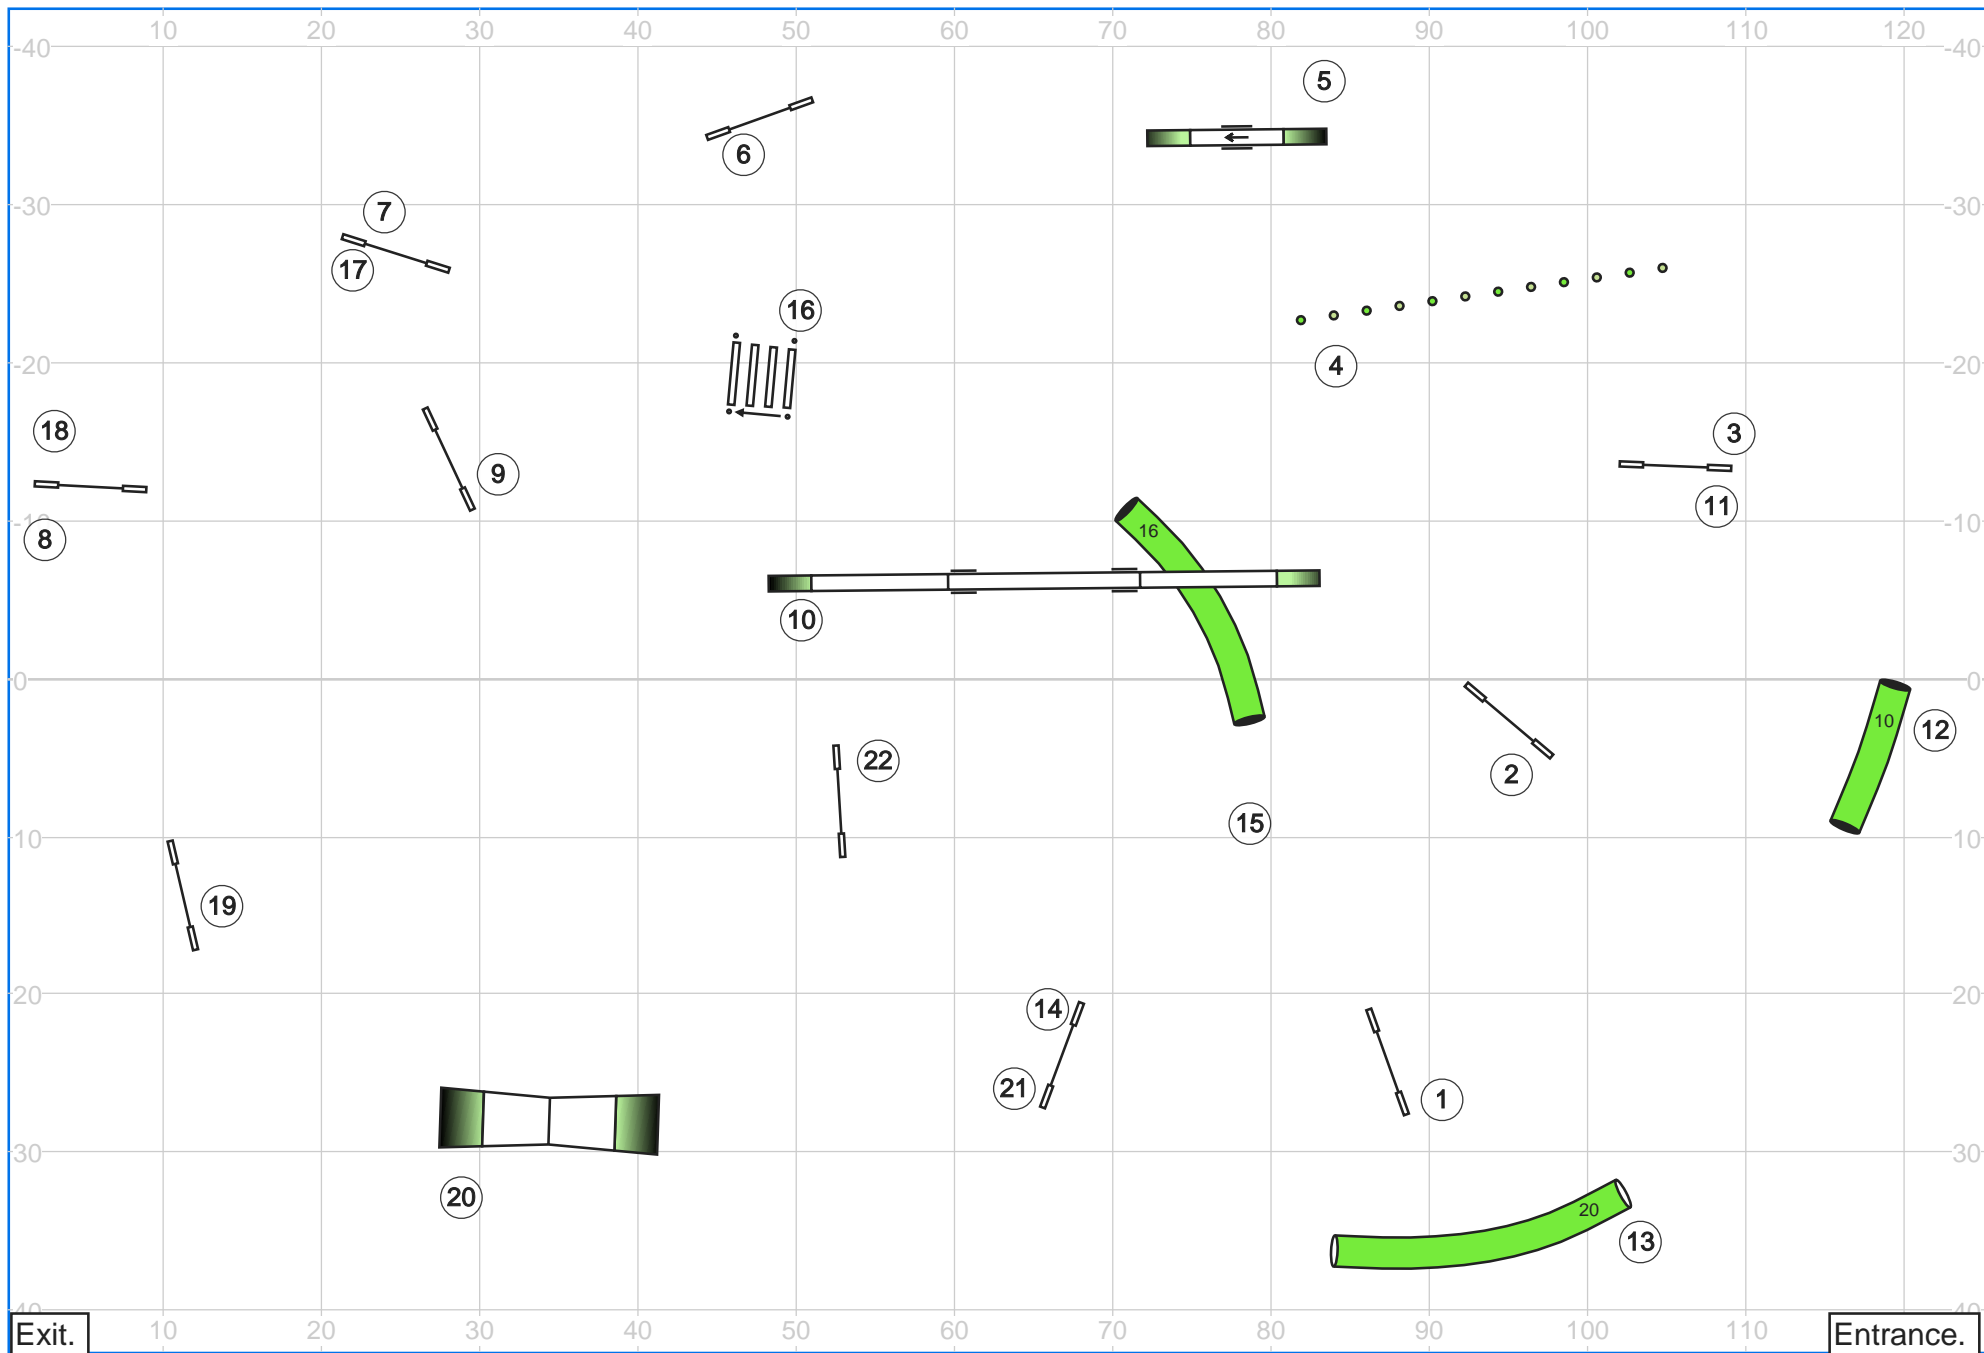

12 jun. 2026 - German Spitz Club - A3 - Judge: Michiel Lazeroms

11 jun. 2026 21:42 (v8.12.2)