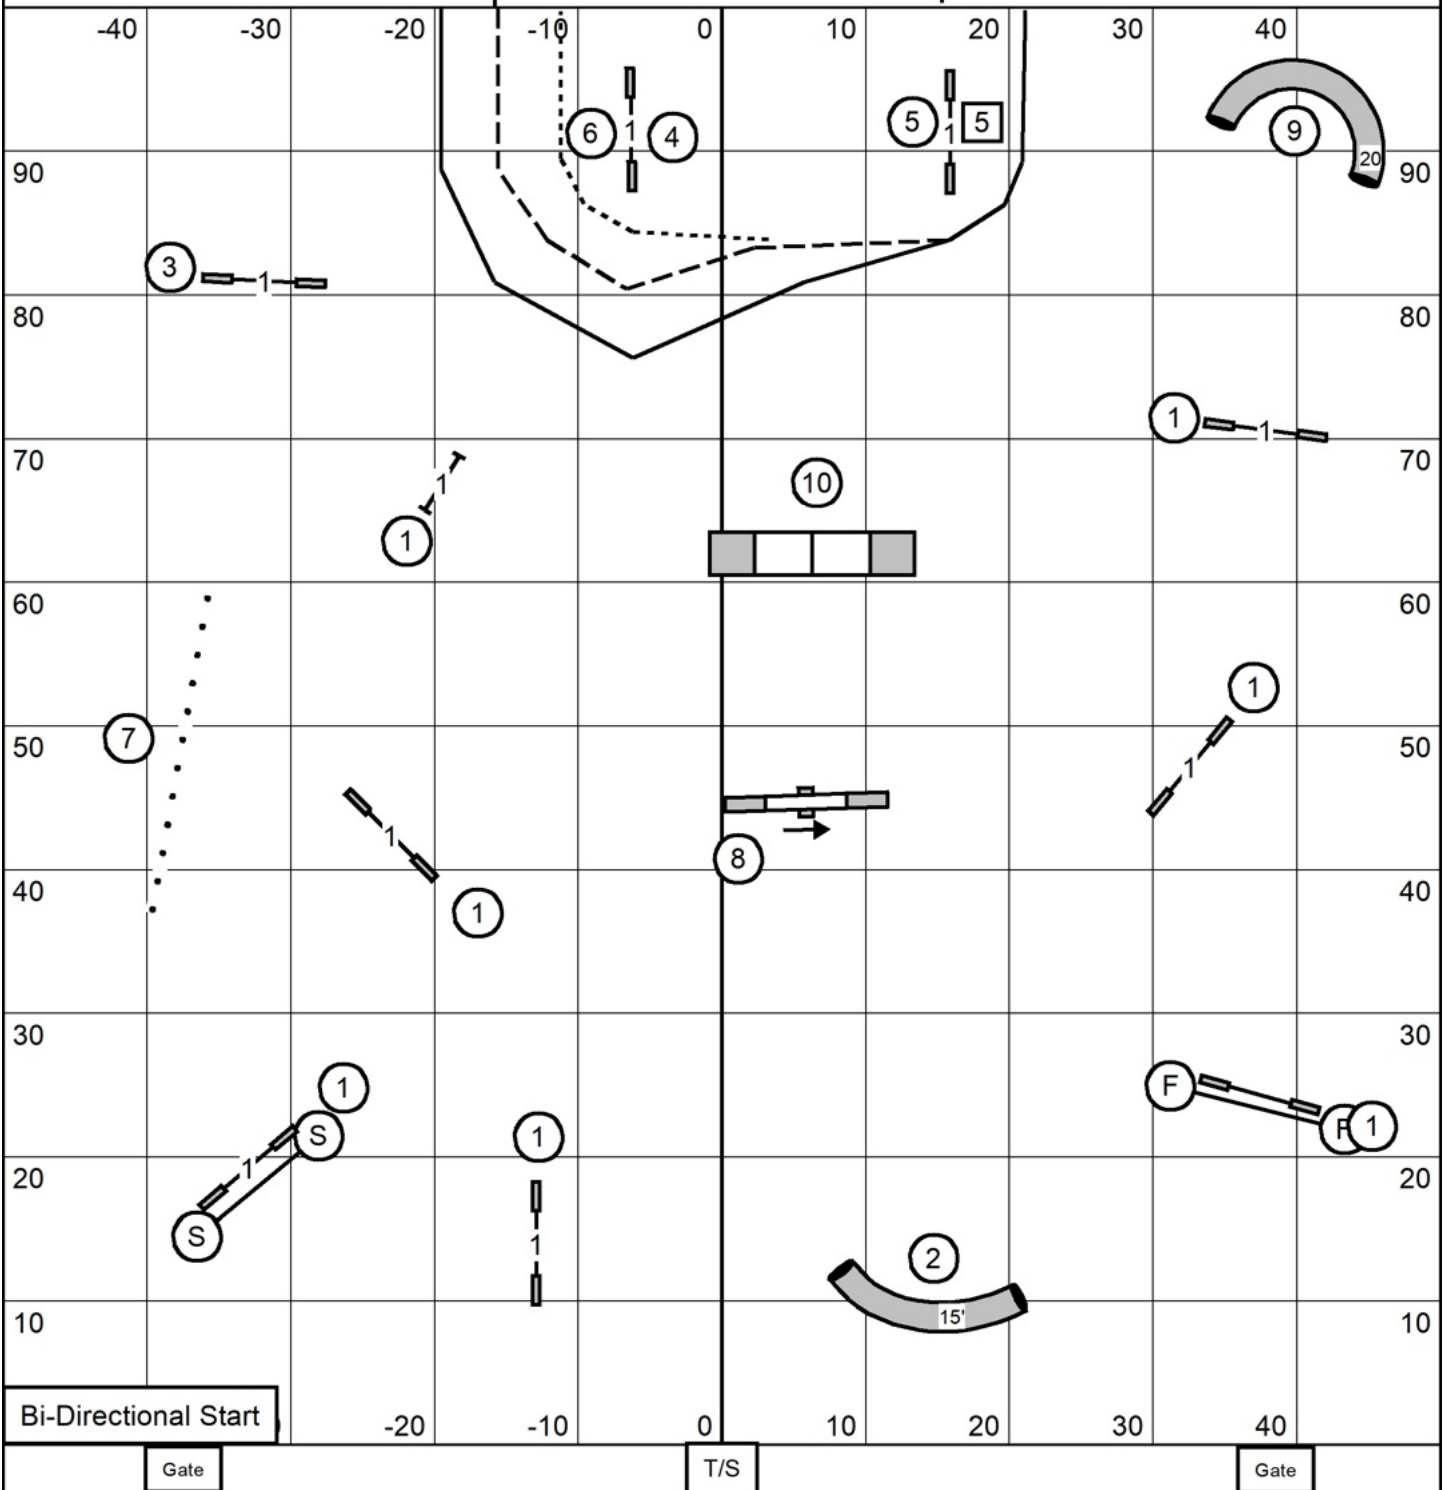

Exc / Masters

Open

Novice

FAST (Round 1)
 Nutmeg Portuguese Water Dog club
 Friday June 26, 2026
 Northford, CT
 Mark Giles

FAST (Round 2)
 Nutmeg Portuguese Water Dog club
 Friday June 26, 2026
 Northford, CT
 Mark Giles

Excellent/Masters Standard
 Nutmeg Portuguese Water Dog club
 Friday June 26, 2026
 Northford, CT
 Mark Giles

Gate

T/S

Gate

Open Standard
 Nutmeg Portuguese Water Dog club
 Friday June 26, 2026
 Northford, CT
 Mark Giles

Open Standard
 Nutmeg Portuguese Water Dog club
 Friday June 26, 2026
 Northford, CT
 Mark Giles

Premier JWW
 Nutmeg Portuguese Water Dog club
 Friday June 26, 2026
 Northford, CT
 Mark Giles

Gate

T/S

Gate