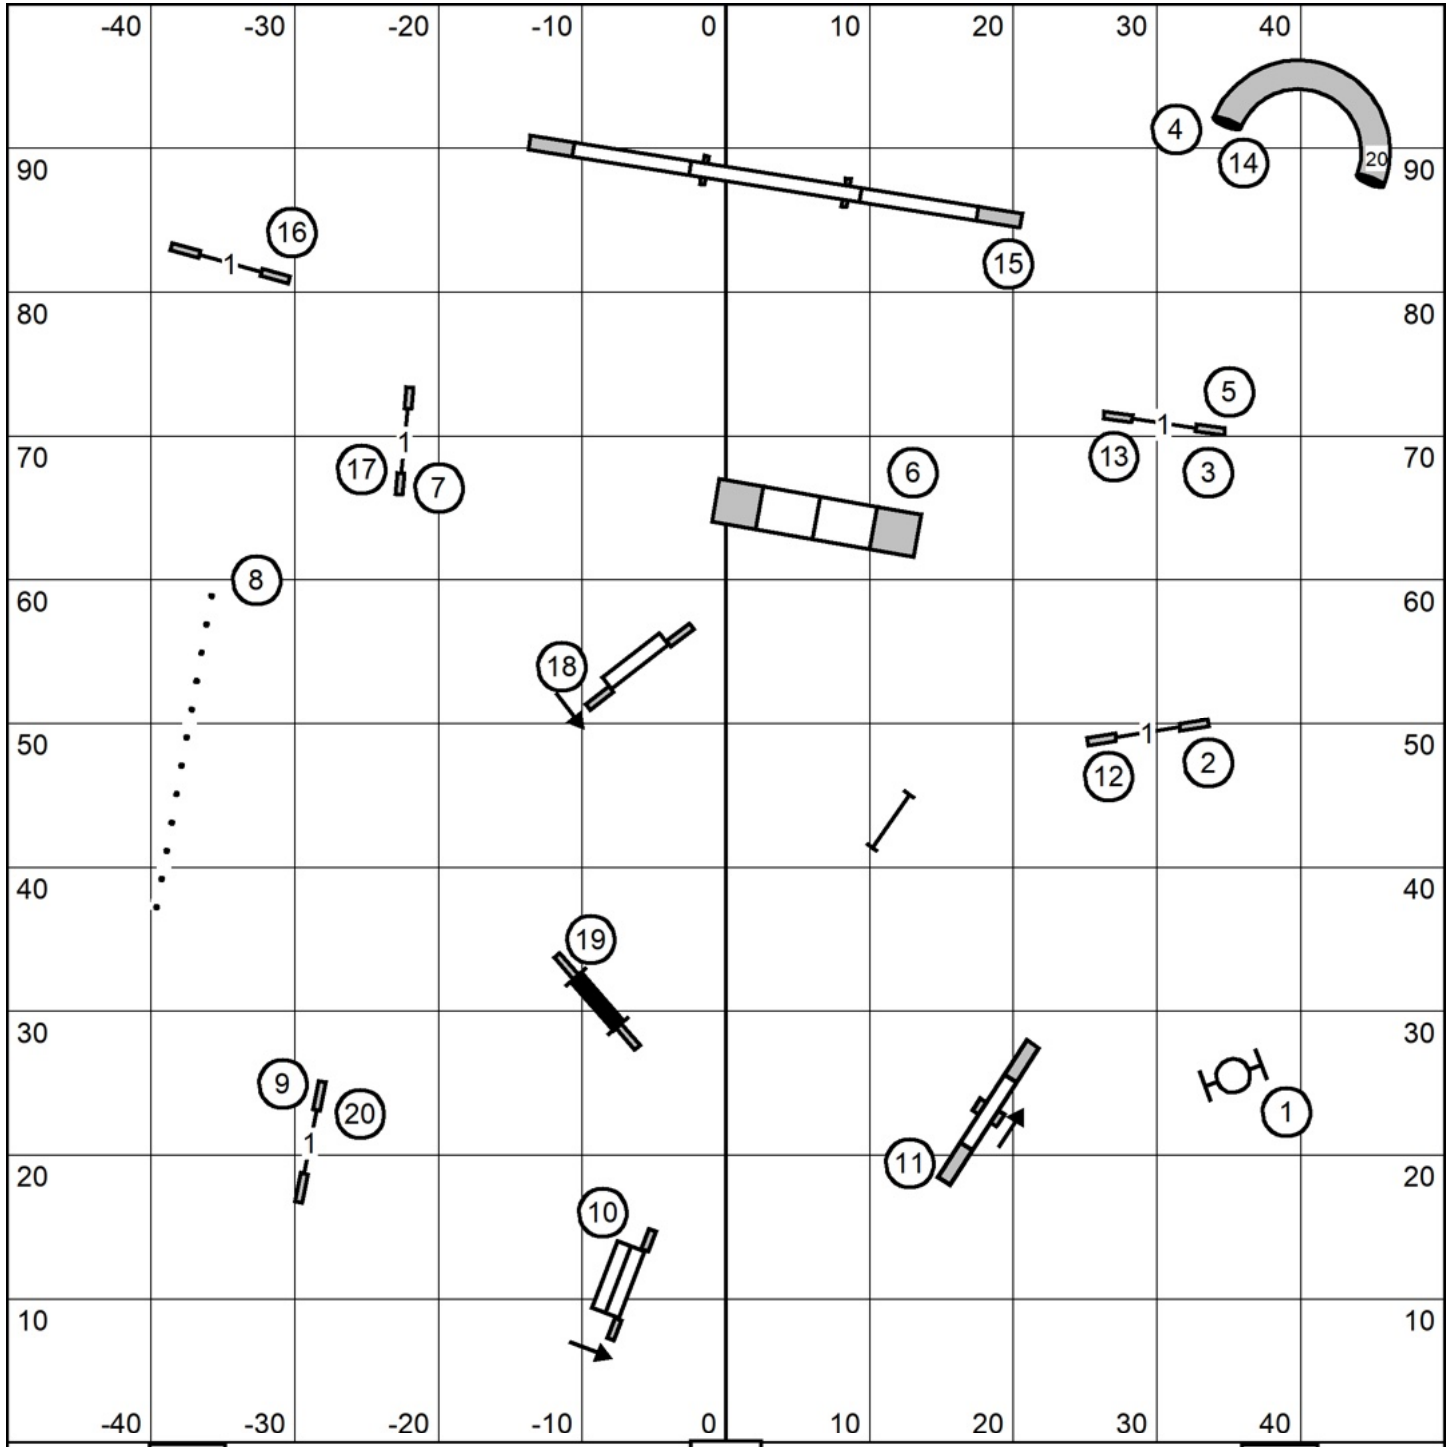

Exc / Masters

Open

Novice

FAST (Round 1)
 Nutmeg Portuguese Water Dog club
 Friday June 26, 2026
 Northford, CT
 Mark Giles

FAST (Round 2)
 Nutmeg Portuguese Water Dog club
 Friday June 26, 2026
 Northford, CT
 Mark Giles

Excellent/Masters Standard
 Nutmeg Portuguese Water Dog club
 Friday June 26, 2026
 Northford, CT
 Mark Giles

Gate

T/S

Gate

Open Standard
 Nutmeg Portuguese Water Dog club
 Friday June 26, 2026
 Northford, CT
 Mark Giles