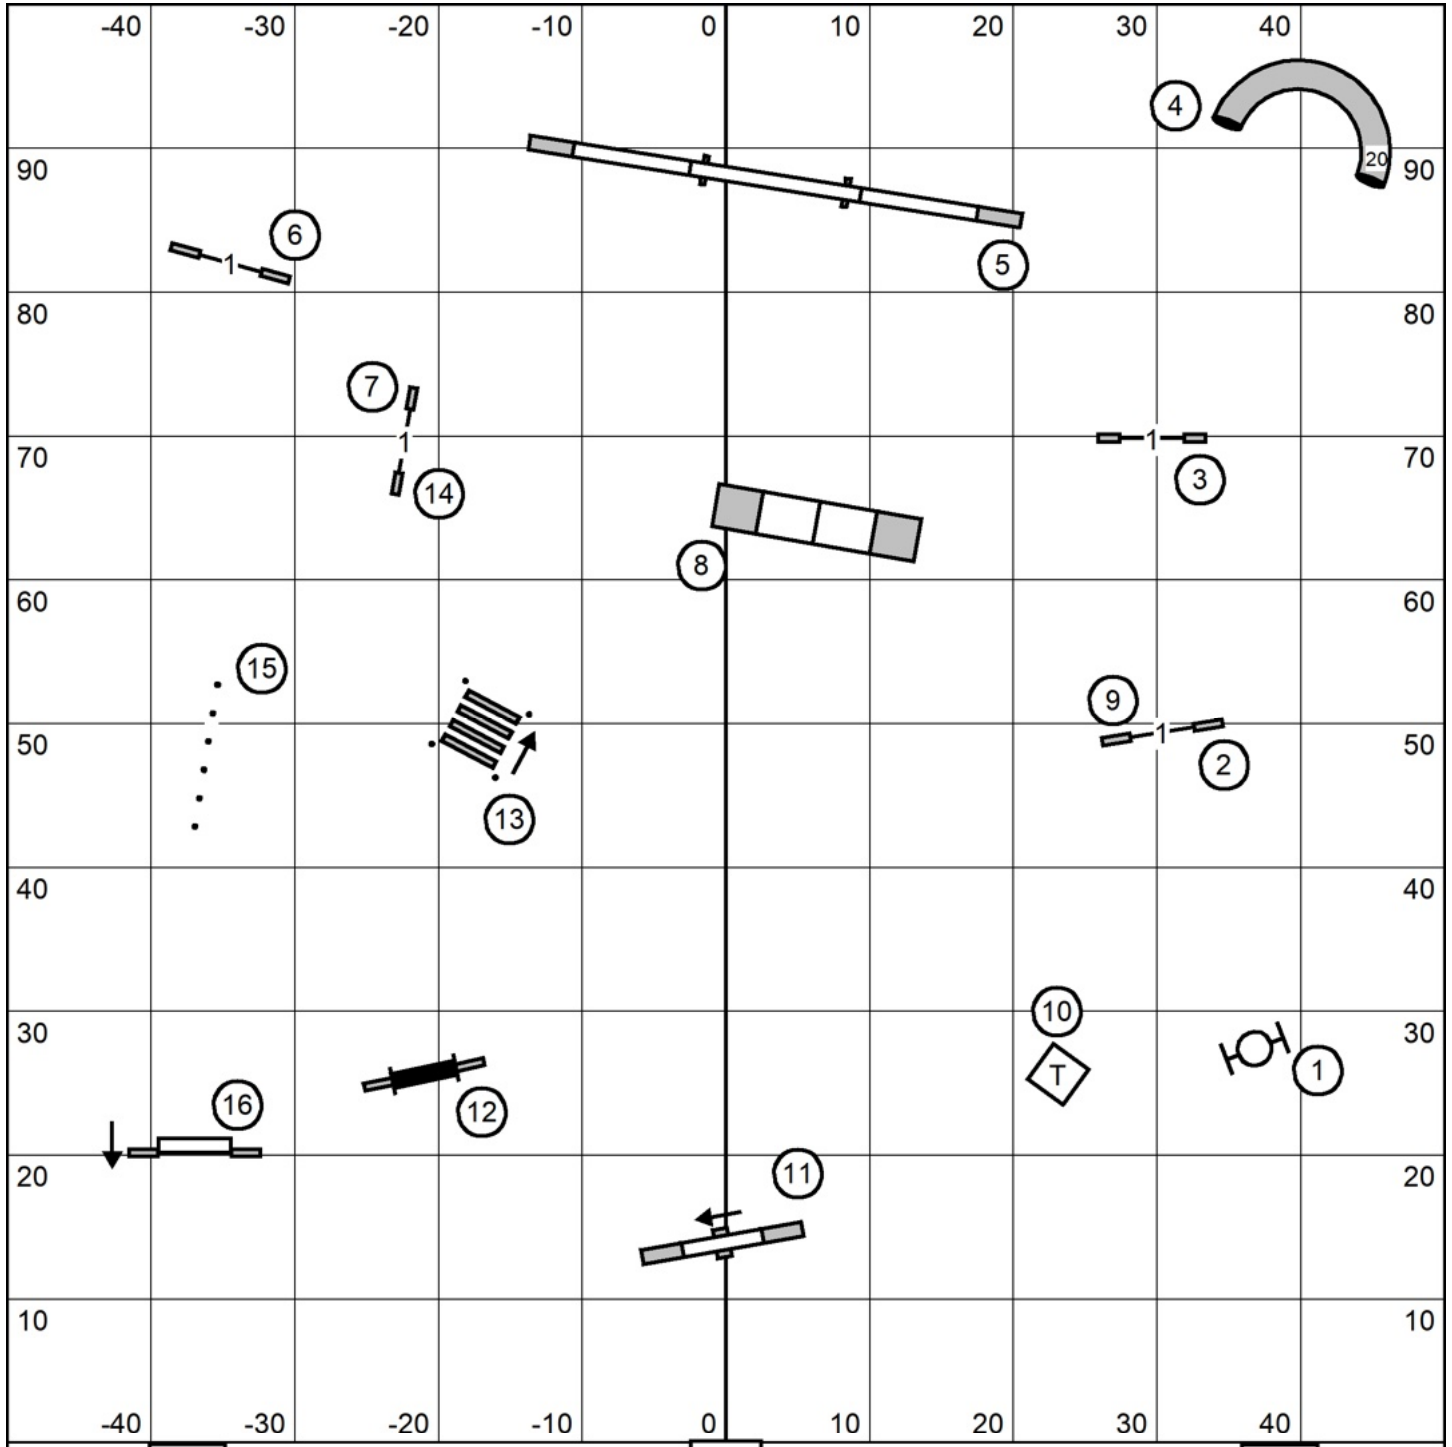

Excellent/Masters Standard
 Nutmeg Portuguese Water Dog club
 Friday June 26, 2026
 Northford, CT
 Mark Giles

Gate

T/S

Gate

Open Standard
 Nutmeg Portuguese Water Dog club
 Friday June 26, 2026
 Northford, CT
 Mark Giles