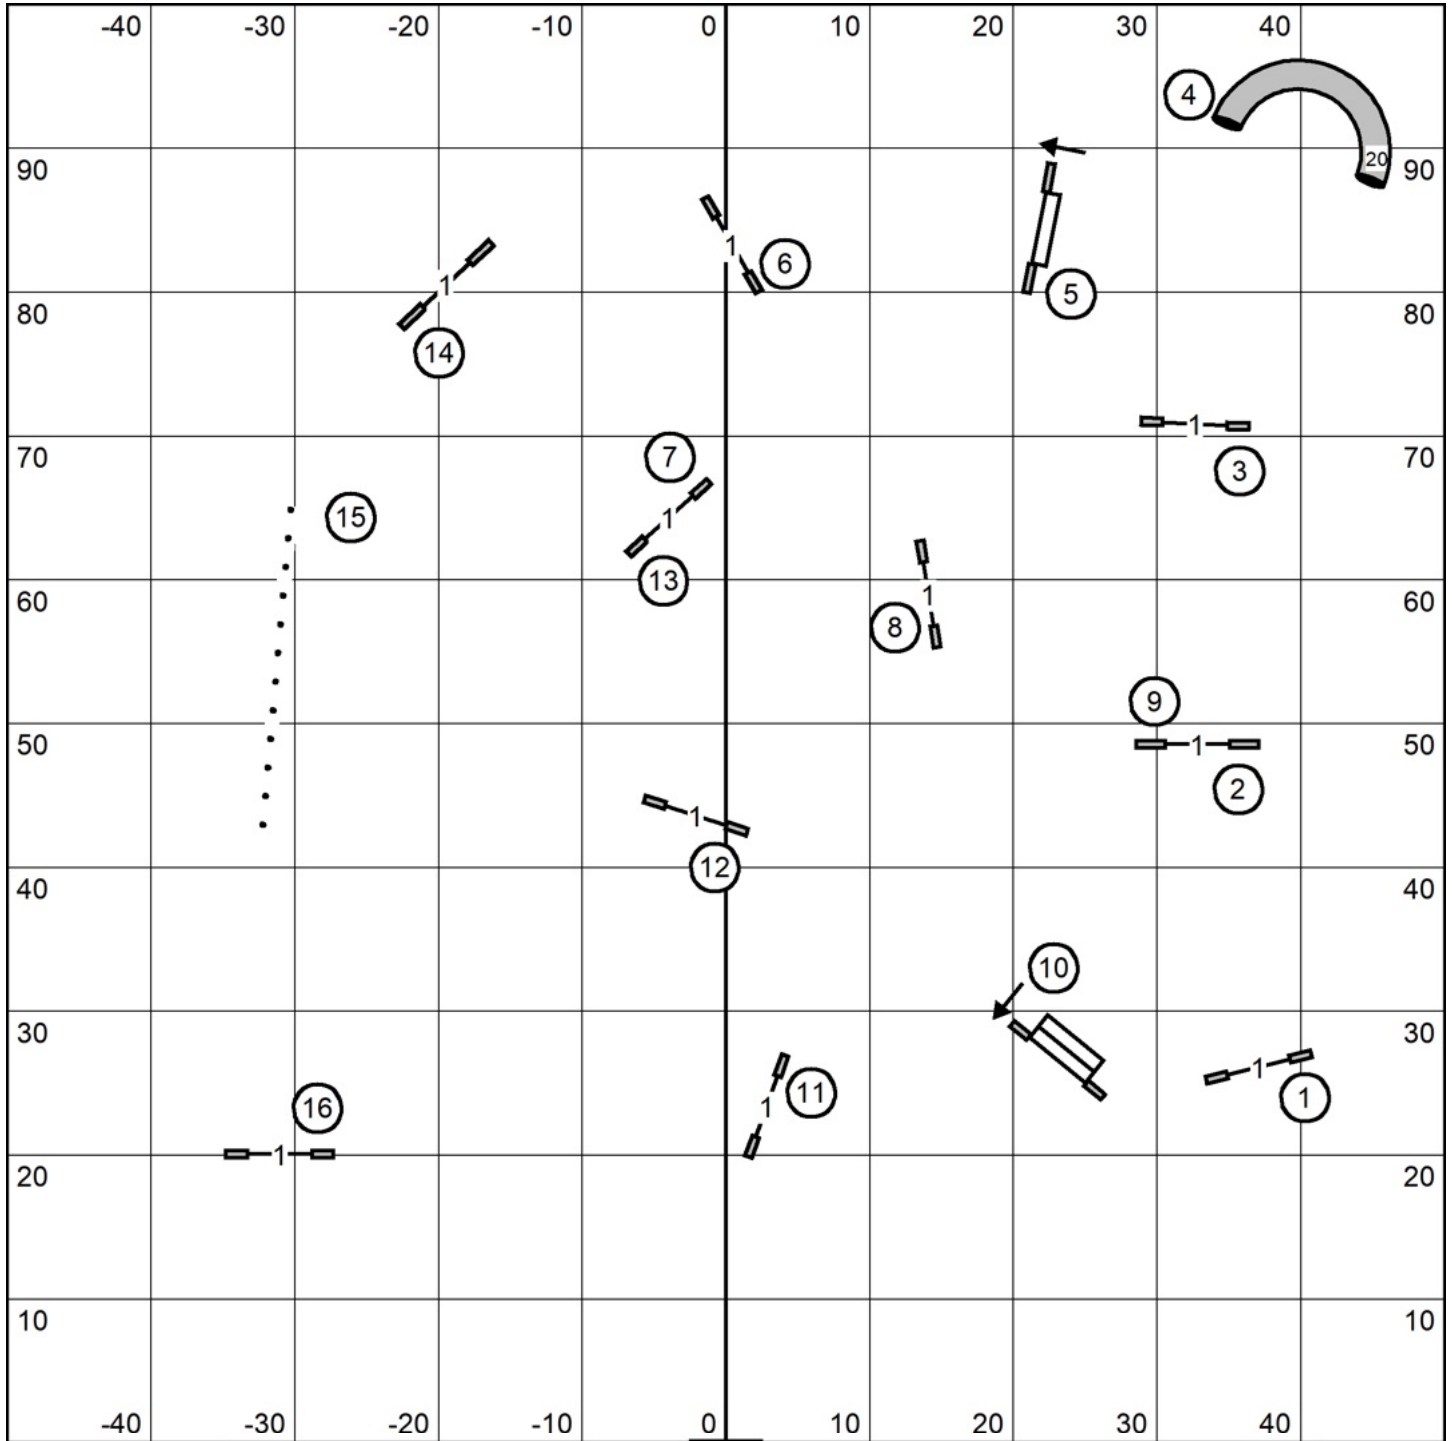

Gate

T/S

Gate

Open JWW
Nutmeg Portuguese Water Dog club
Friday June 26, 2026
Northford, CT
Mark Giles