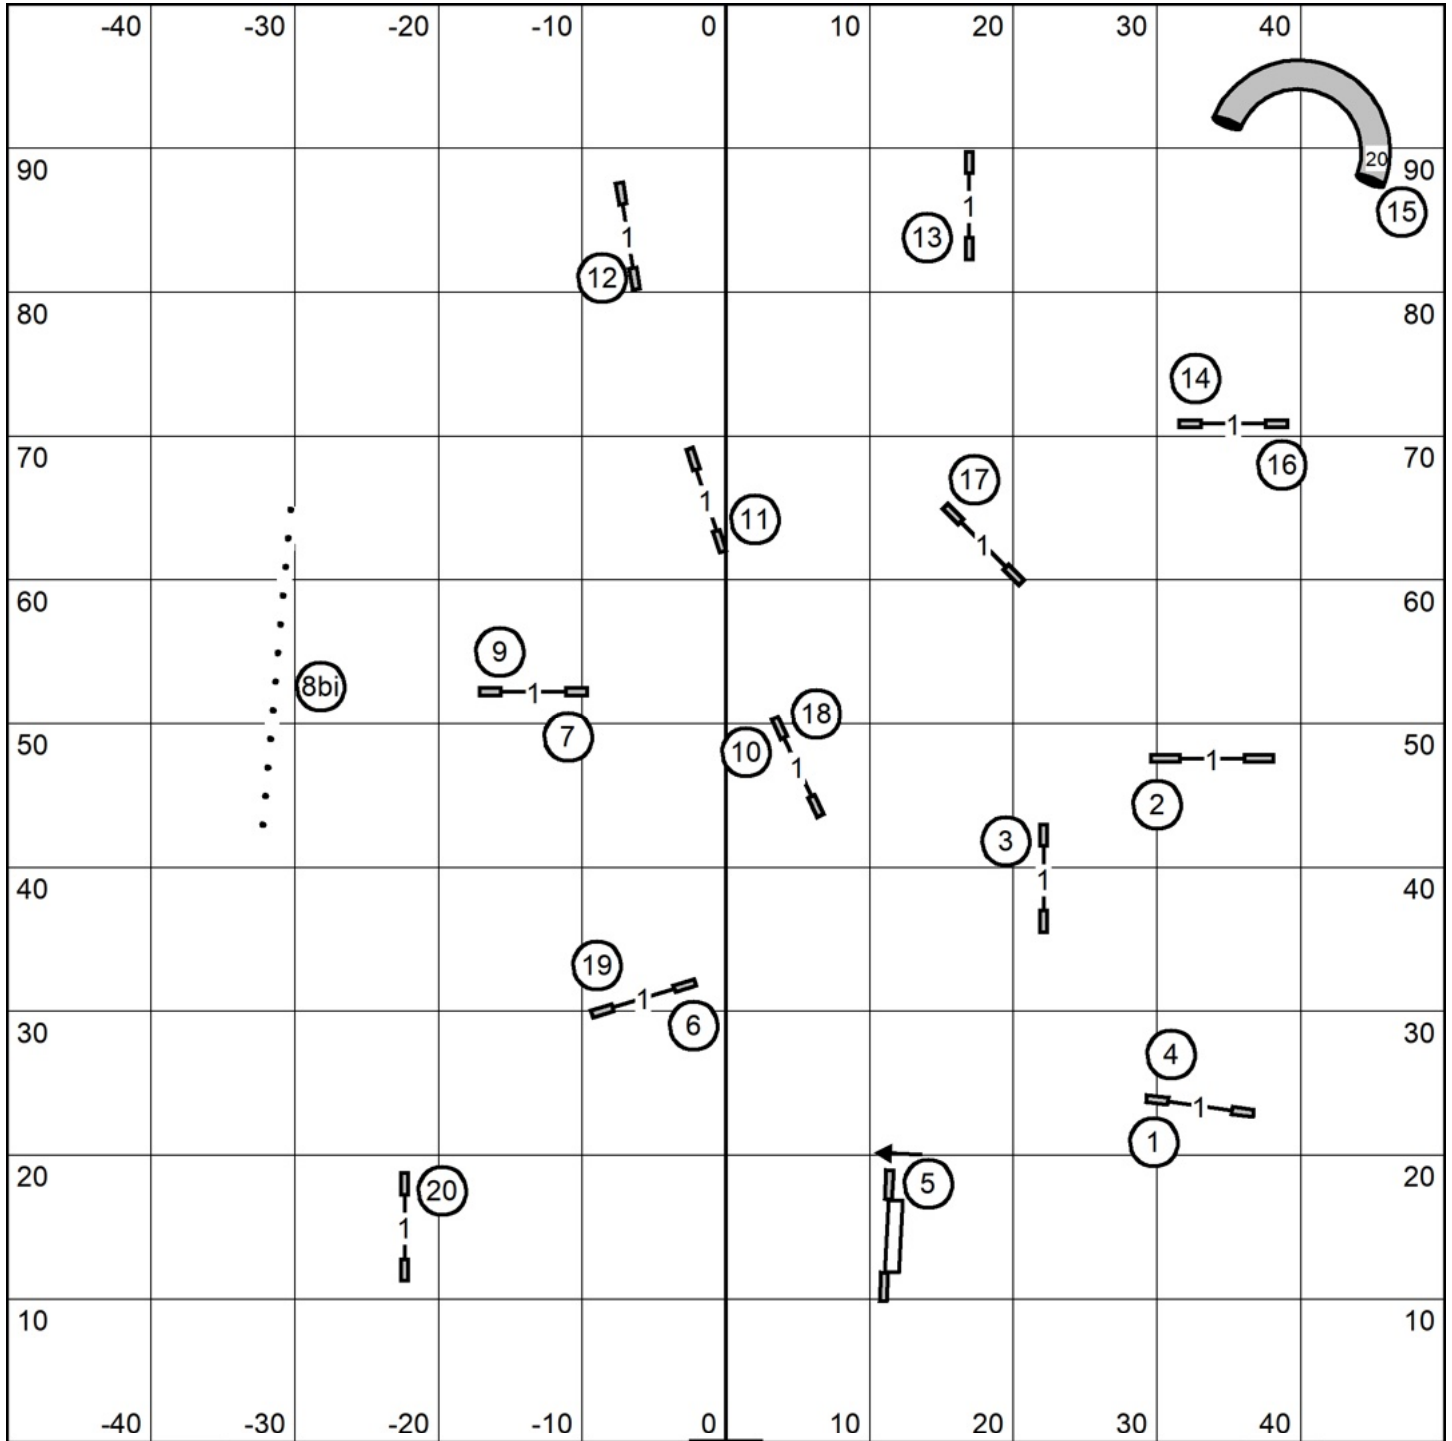

Premier JWW
Nutmeg Portuguese Water Dog club
Friday June 26, 2026
Northford, CT
Mark Giles