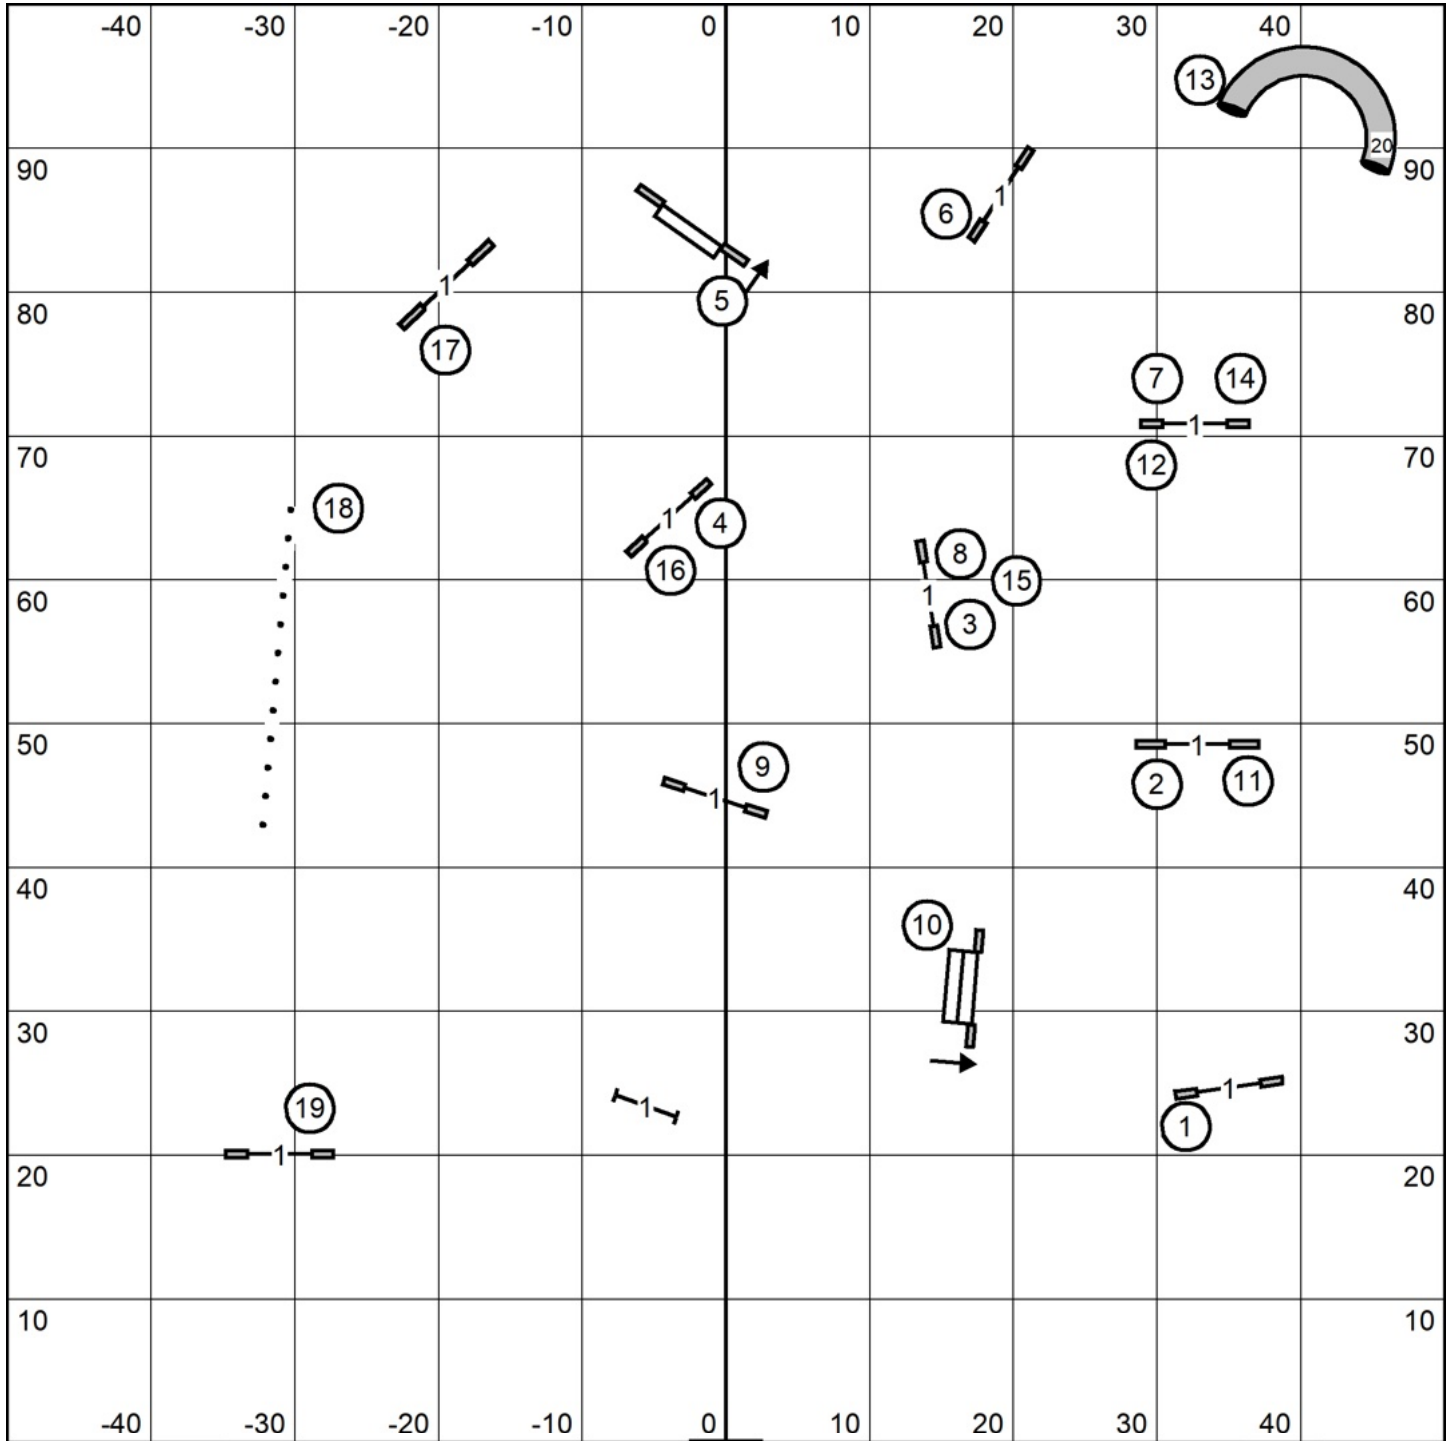

Gate

T/S

Gate

Excellent/Masters JWW
Nutmeg Portuguese Water Dog club
Friday June 26, 2026
Northford, CT
Mark Giles