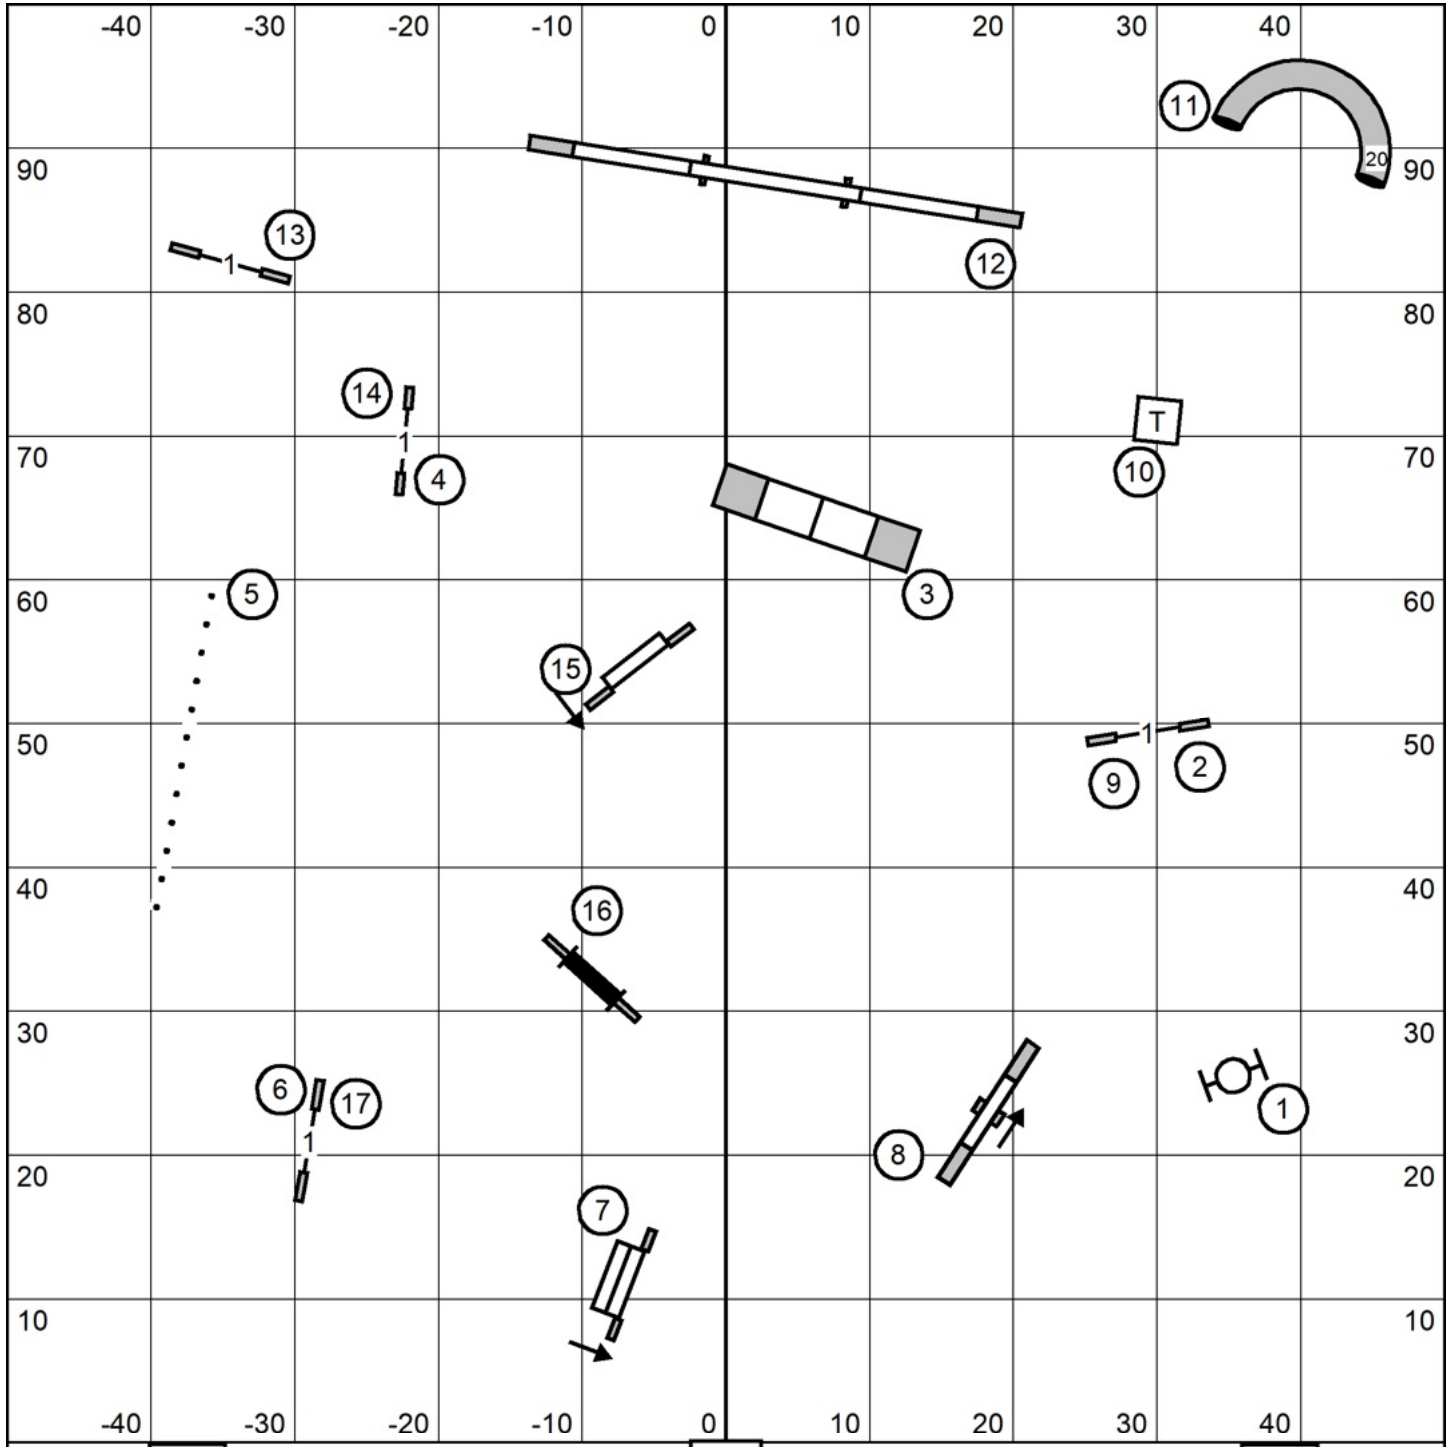

Exc / Masters

Open

Novice

FAST (Round 1)
 Nutmeg Portuguese Water Dog club
 Friday June 26, 2026
 Northford, CT
 Mark Giles

FAST (Round 2)
 Nutmeg Portuguese Water Dog club
 Friday June 26, 2026
 Northford, CT
 Mark Giles

Excellent/Masters Standard
 Nutmeg Portuguese Water Dog club
 Friday June 26, 2026
 Northford, CT
 Mark Giles

Gate

T/S

Gate

Open Standard
 Nutmeg Portuguese Water Dog club
 Friday June 26, 2026
 Northford, CT
 Mark Giles

Open Standard
 Nutmeg Portuguese Water Dog club
 Friday June 26, 2026
 Northford, CT
 Mark Giles

Premier JWW
 Nutmeg Portuguese Water Dog club
 Friday June 26, 2026
 Northford, CT
 Mark Giles

Gate

T/S

Gate