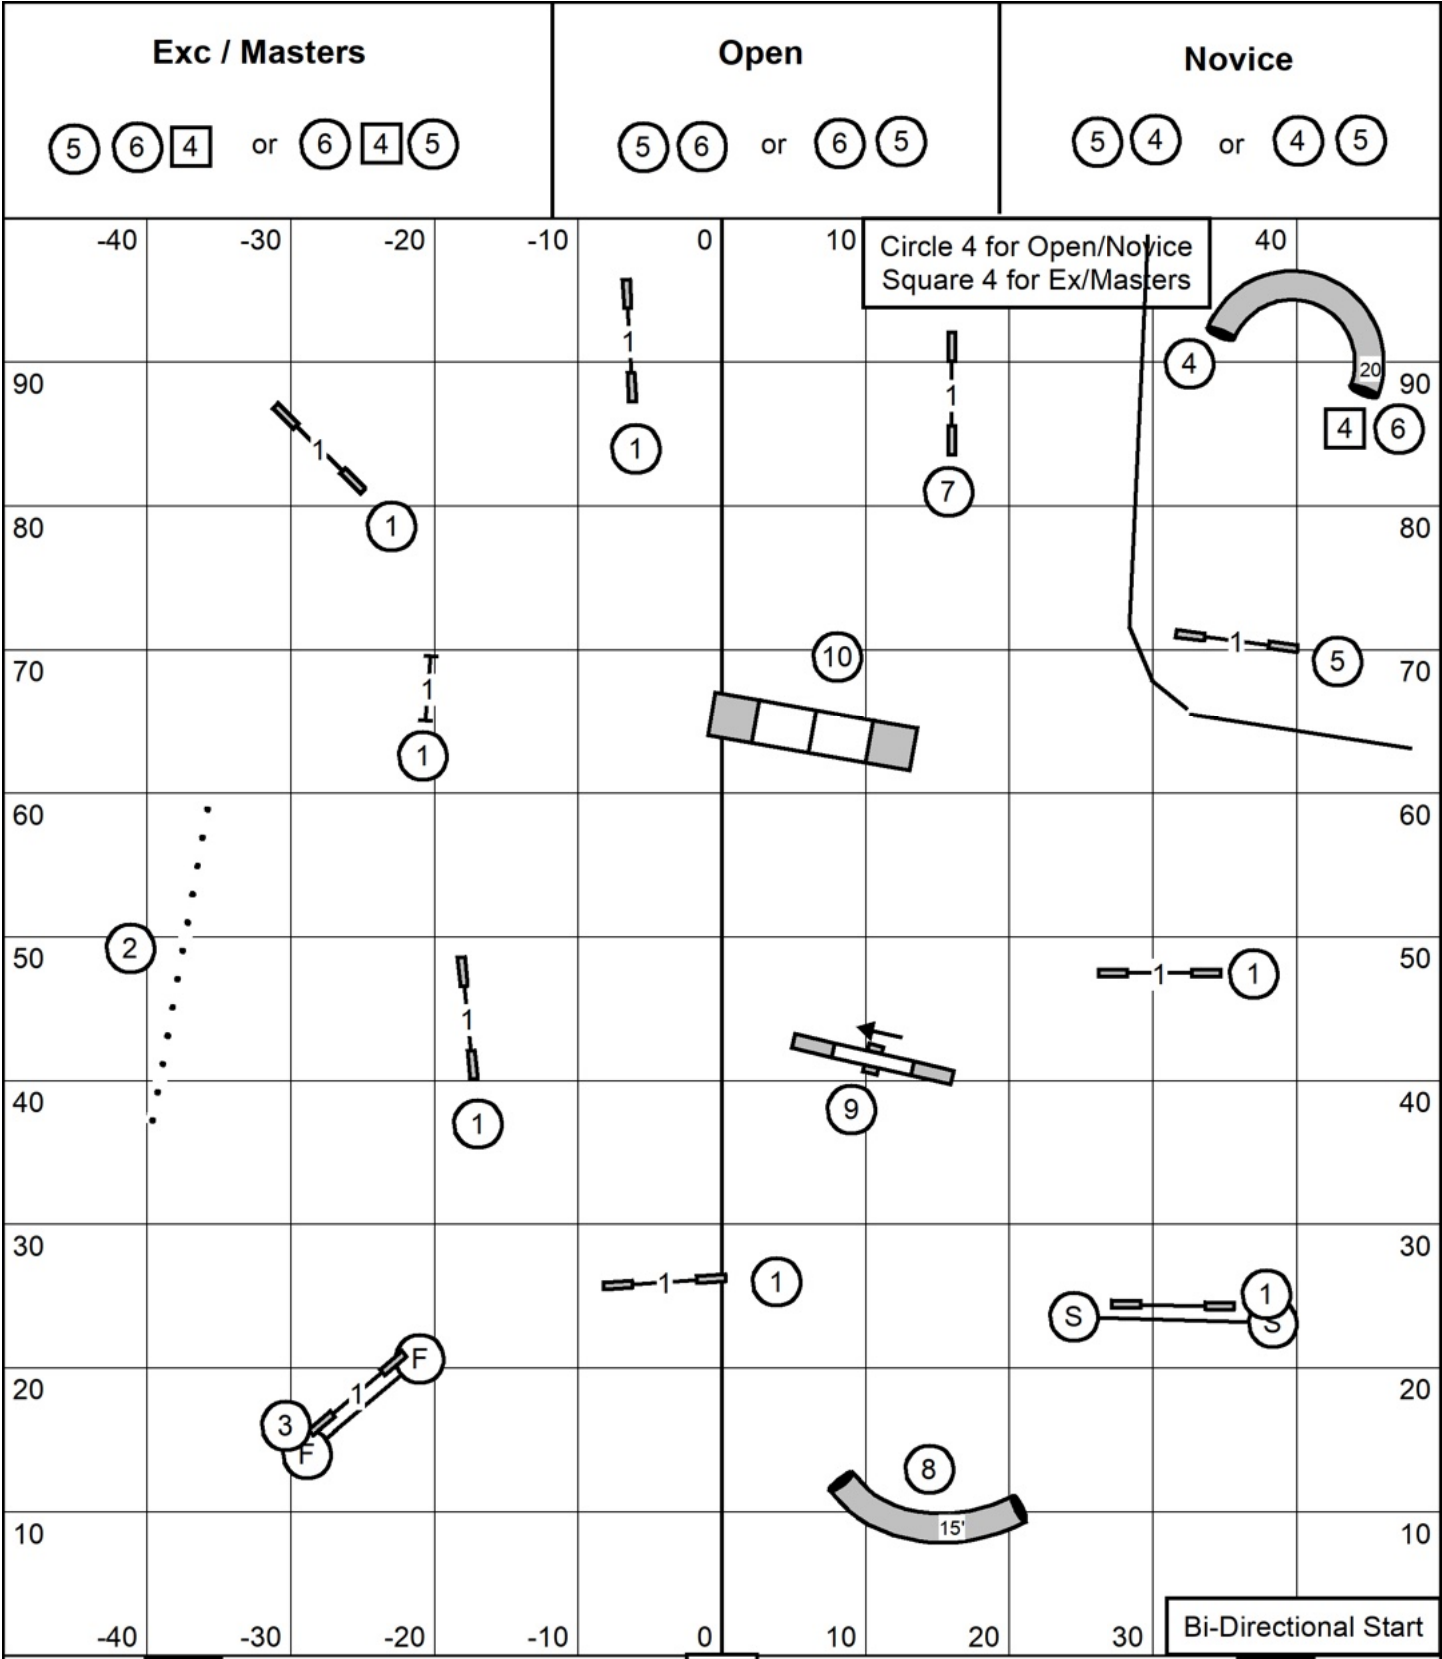

Exc / Masters

Open

Novice

FAST (Round 1)
 Nutmeg Portuguese Water Dog club
 Friday June 26, 2026
 Northford, CT
 Mark Giles

FAST (Round 2)
 Nutmeg Portuguese Water Dog club
 Friday June 26, 2026
 Northford, CT
 Mark Giles

Excellent/Masters Standard
 Nutmeg Portuguese Water Dog club
 Friday June 26, 2026
 Northford, CT
 Mark Giles

Gate

T/S

Gate

Open Standard
 Nutmeg Portuguese Water Dog club
 Friday June 26, 2026
 Northford, CT
 Mark Giles